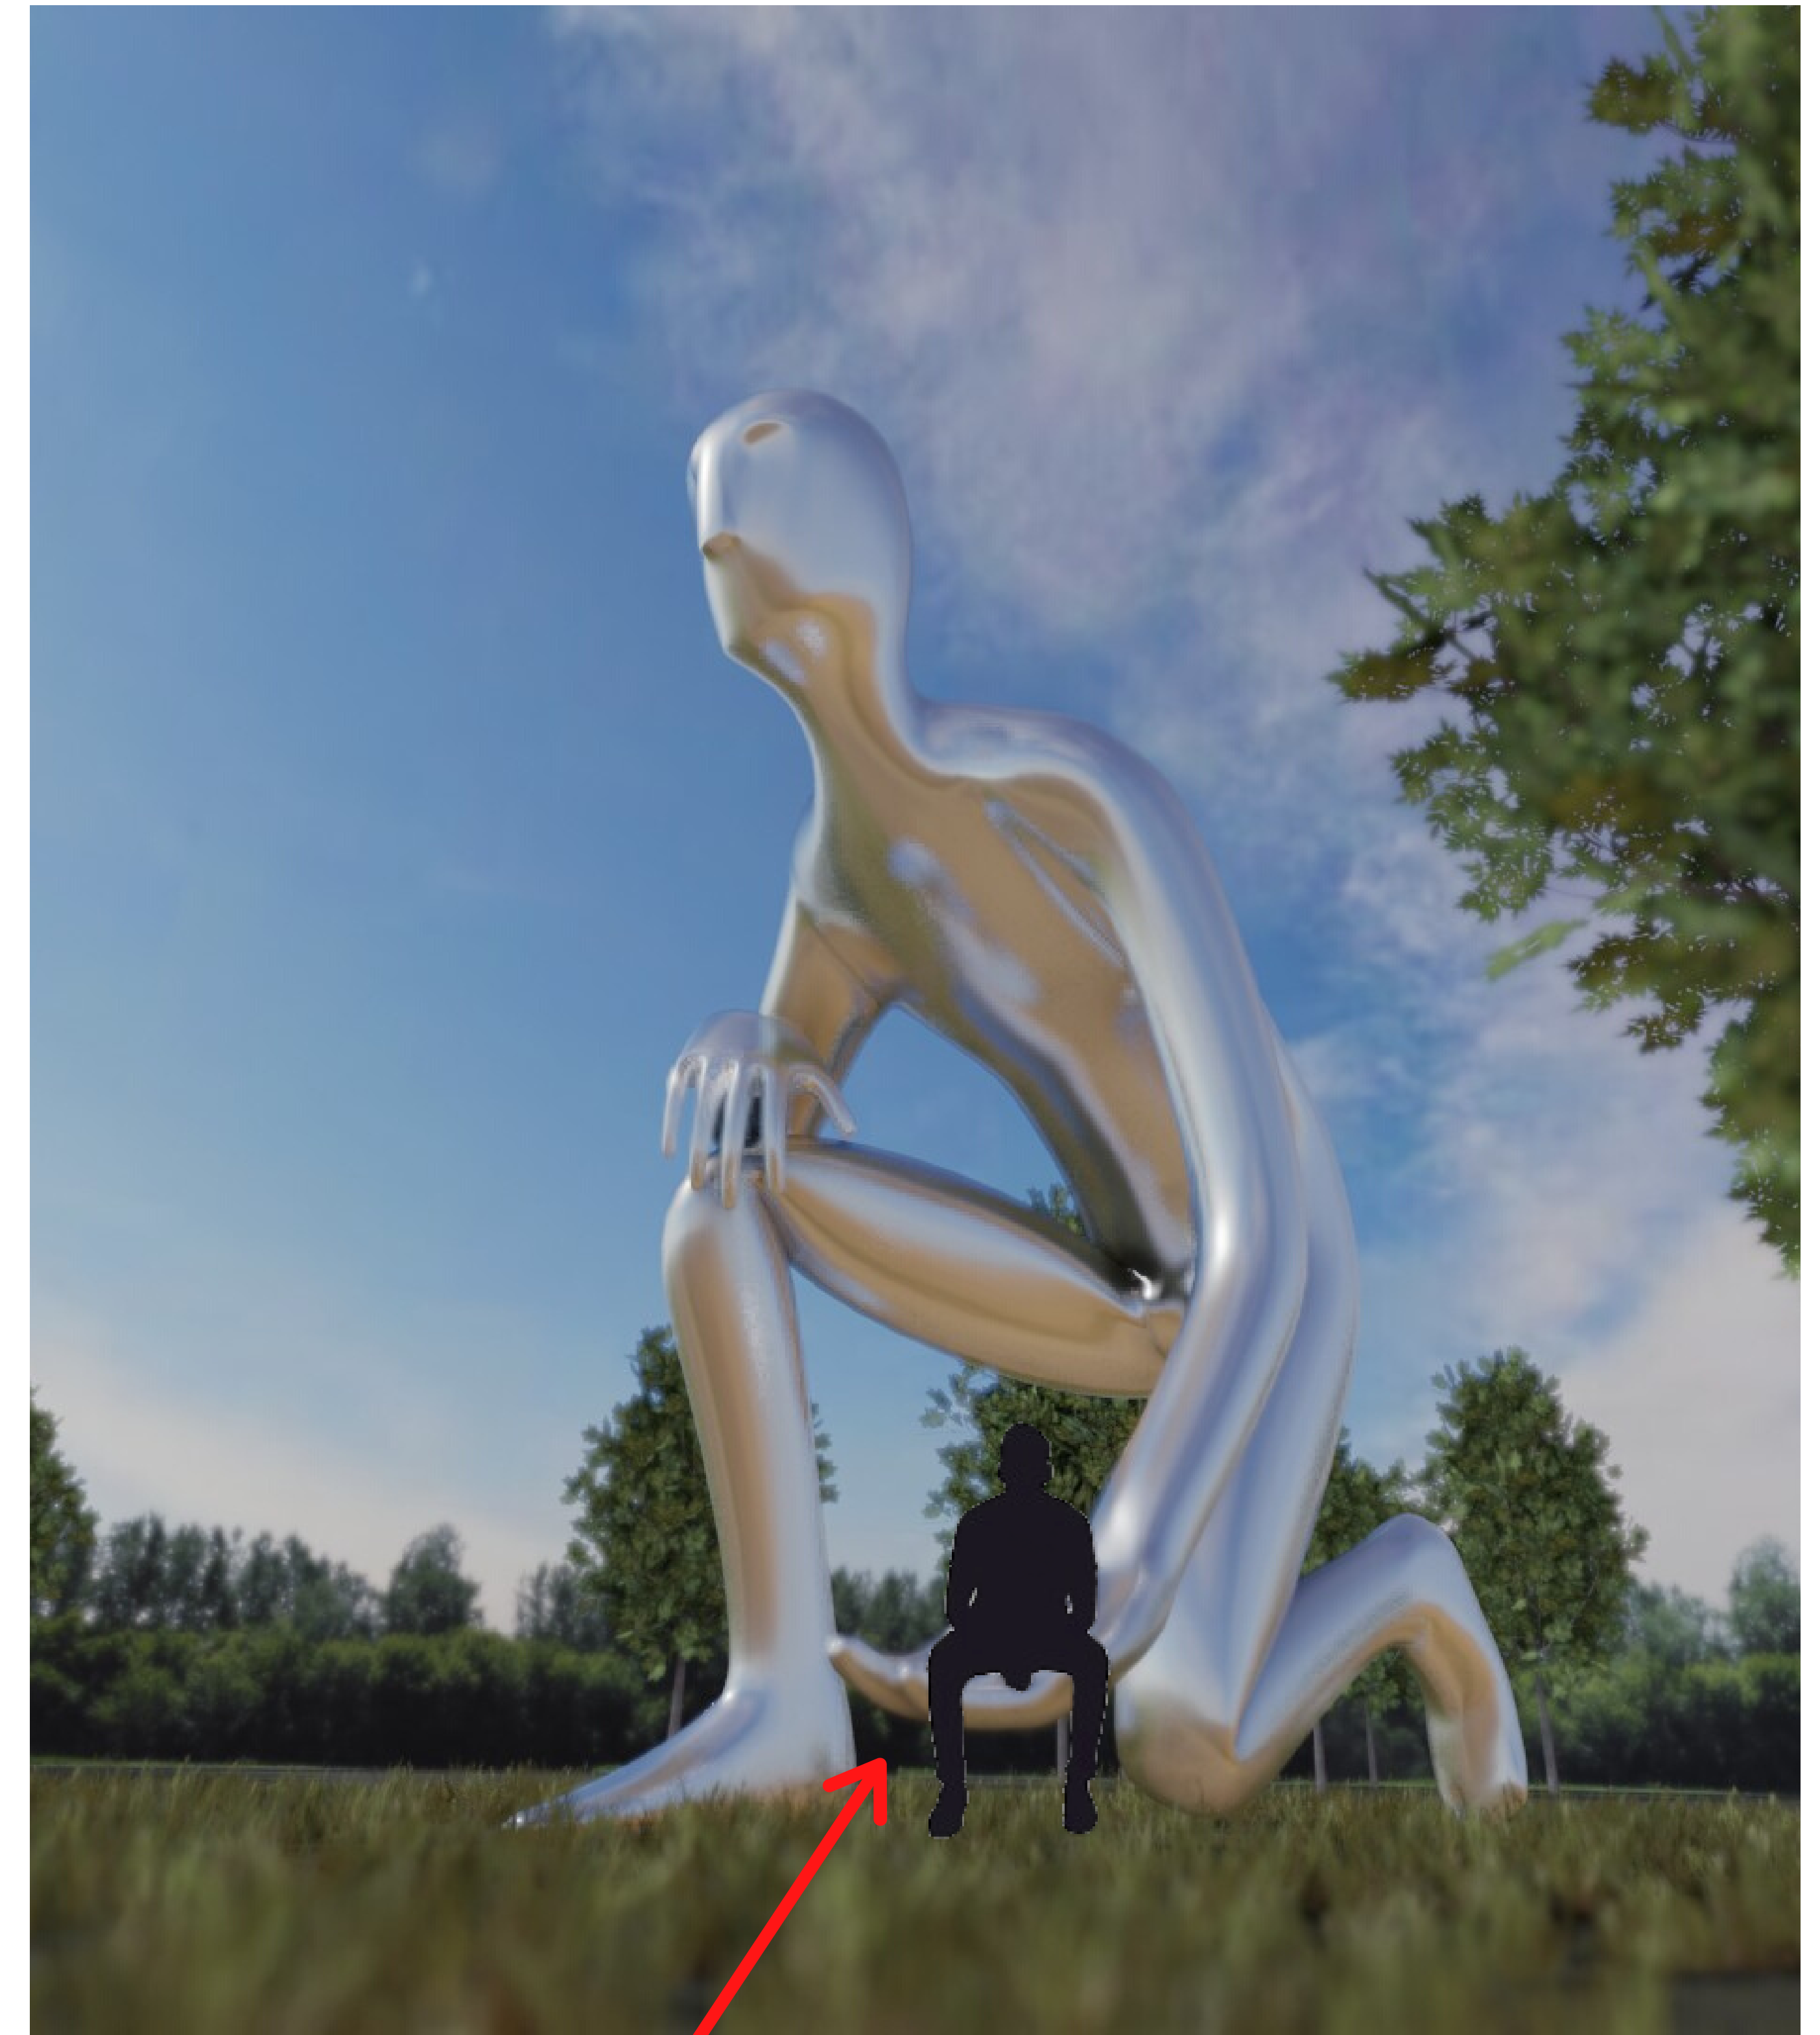

Chrome Giant
15 - 20 ft high
7 ft wide

Visitors can sit in palm of giants hand
for Photo op

Lighting under both feet

Light in palm of hand