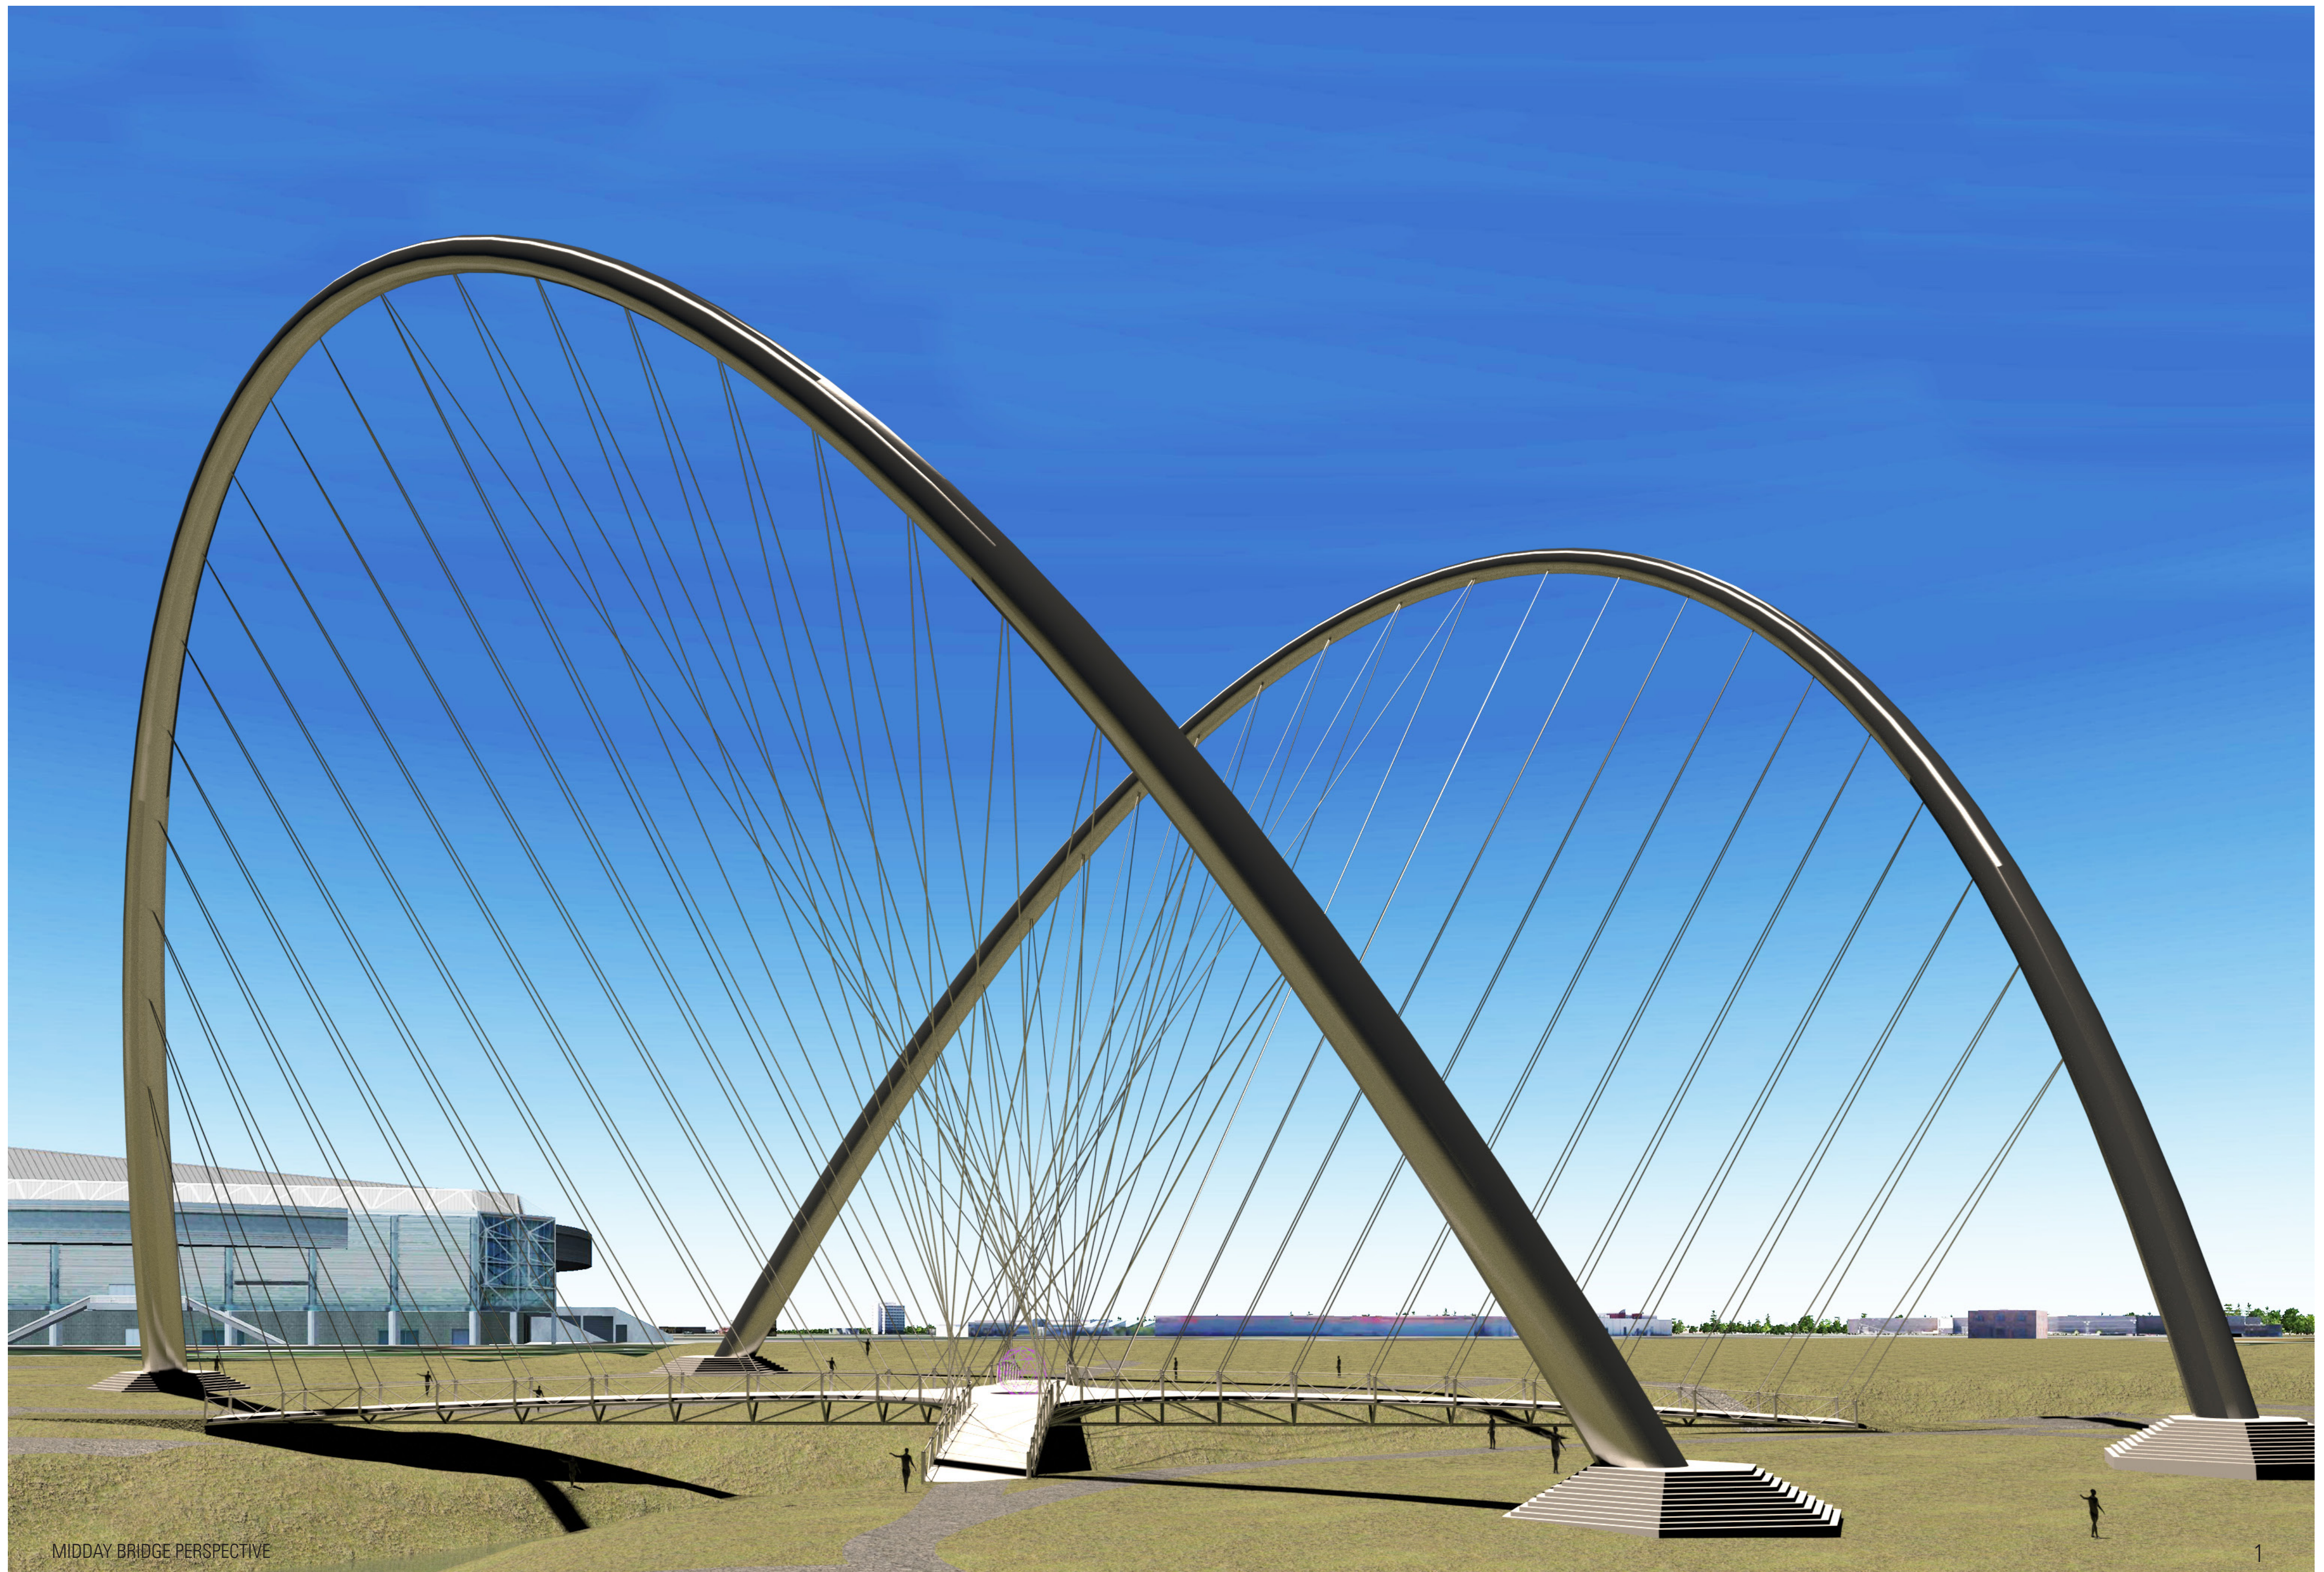

Event Horizon

MIDDAY PAVILION PERSPECTION

MORNING BRIDGE PERSPECTIVE

Arena Green currently lacks attractors and does not connect with its environment. We propose to reactivate the entire park block. We overlay a 40' hexagonal grid, a module for flexible, phased growth with a playful strategy of serendipity. We lay out a new network of looped bike/pedestrian paths. Each loop is zoned for a particular attractor program, multiplying the park crossings. Supercharge the circulation with a 4-point bridge over the river that both facilitates crossing and establishes a new destination, suspended over the river. At night things turn spectacular: All elements participate in a time-based animated light program, centered on the bridge, where the illuminated cables amaze from every angle.

MIDDAY BRIDGE PERSPECTIVE