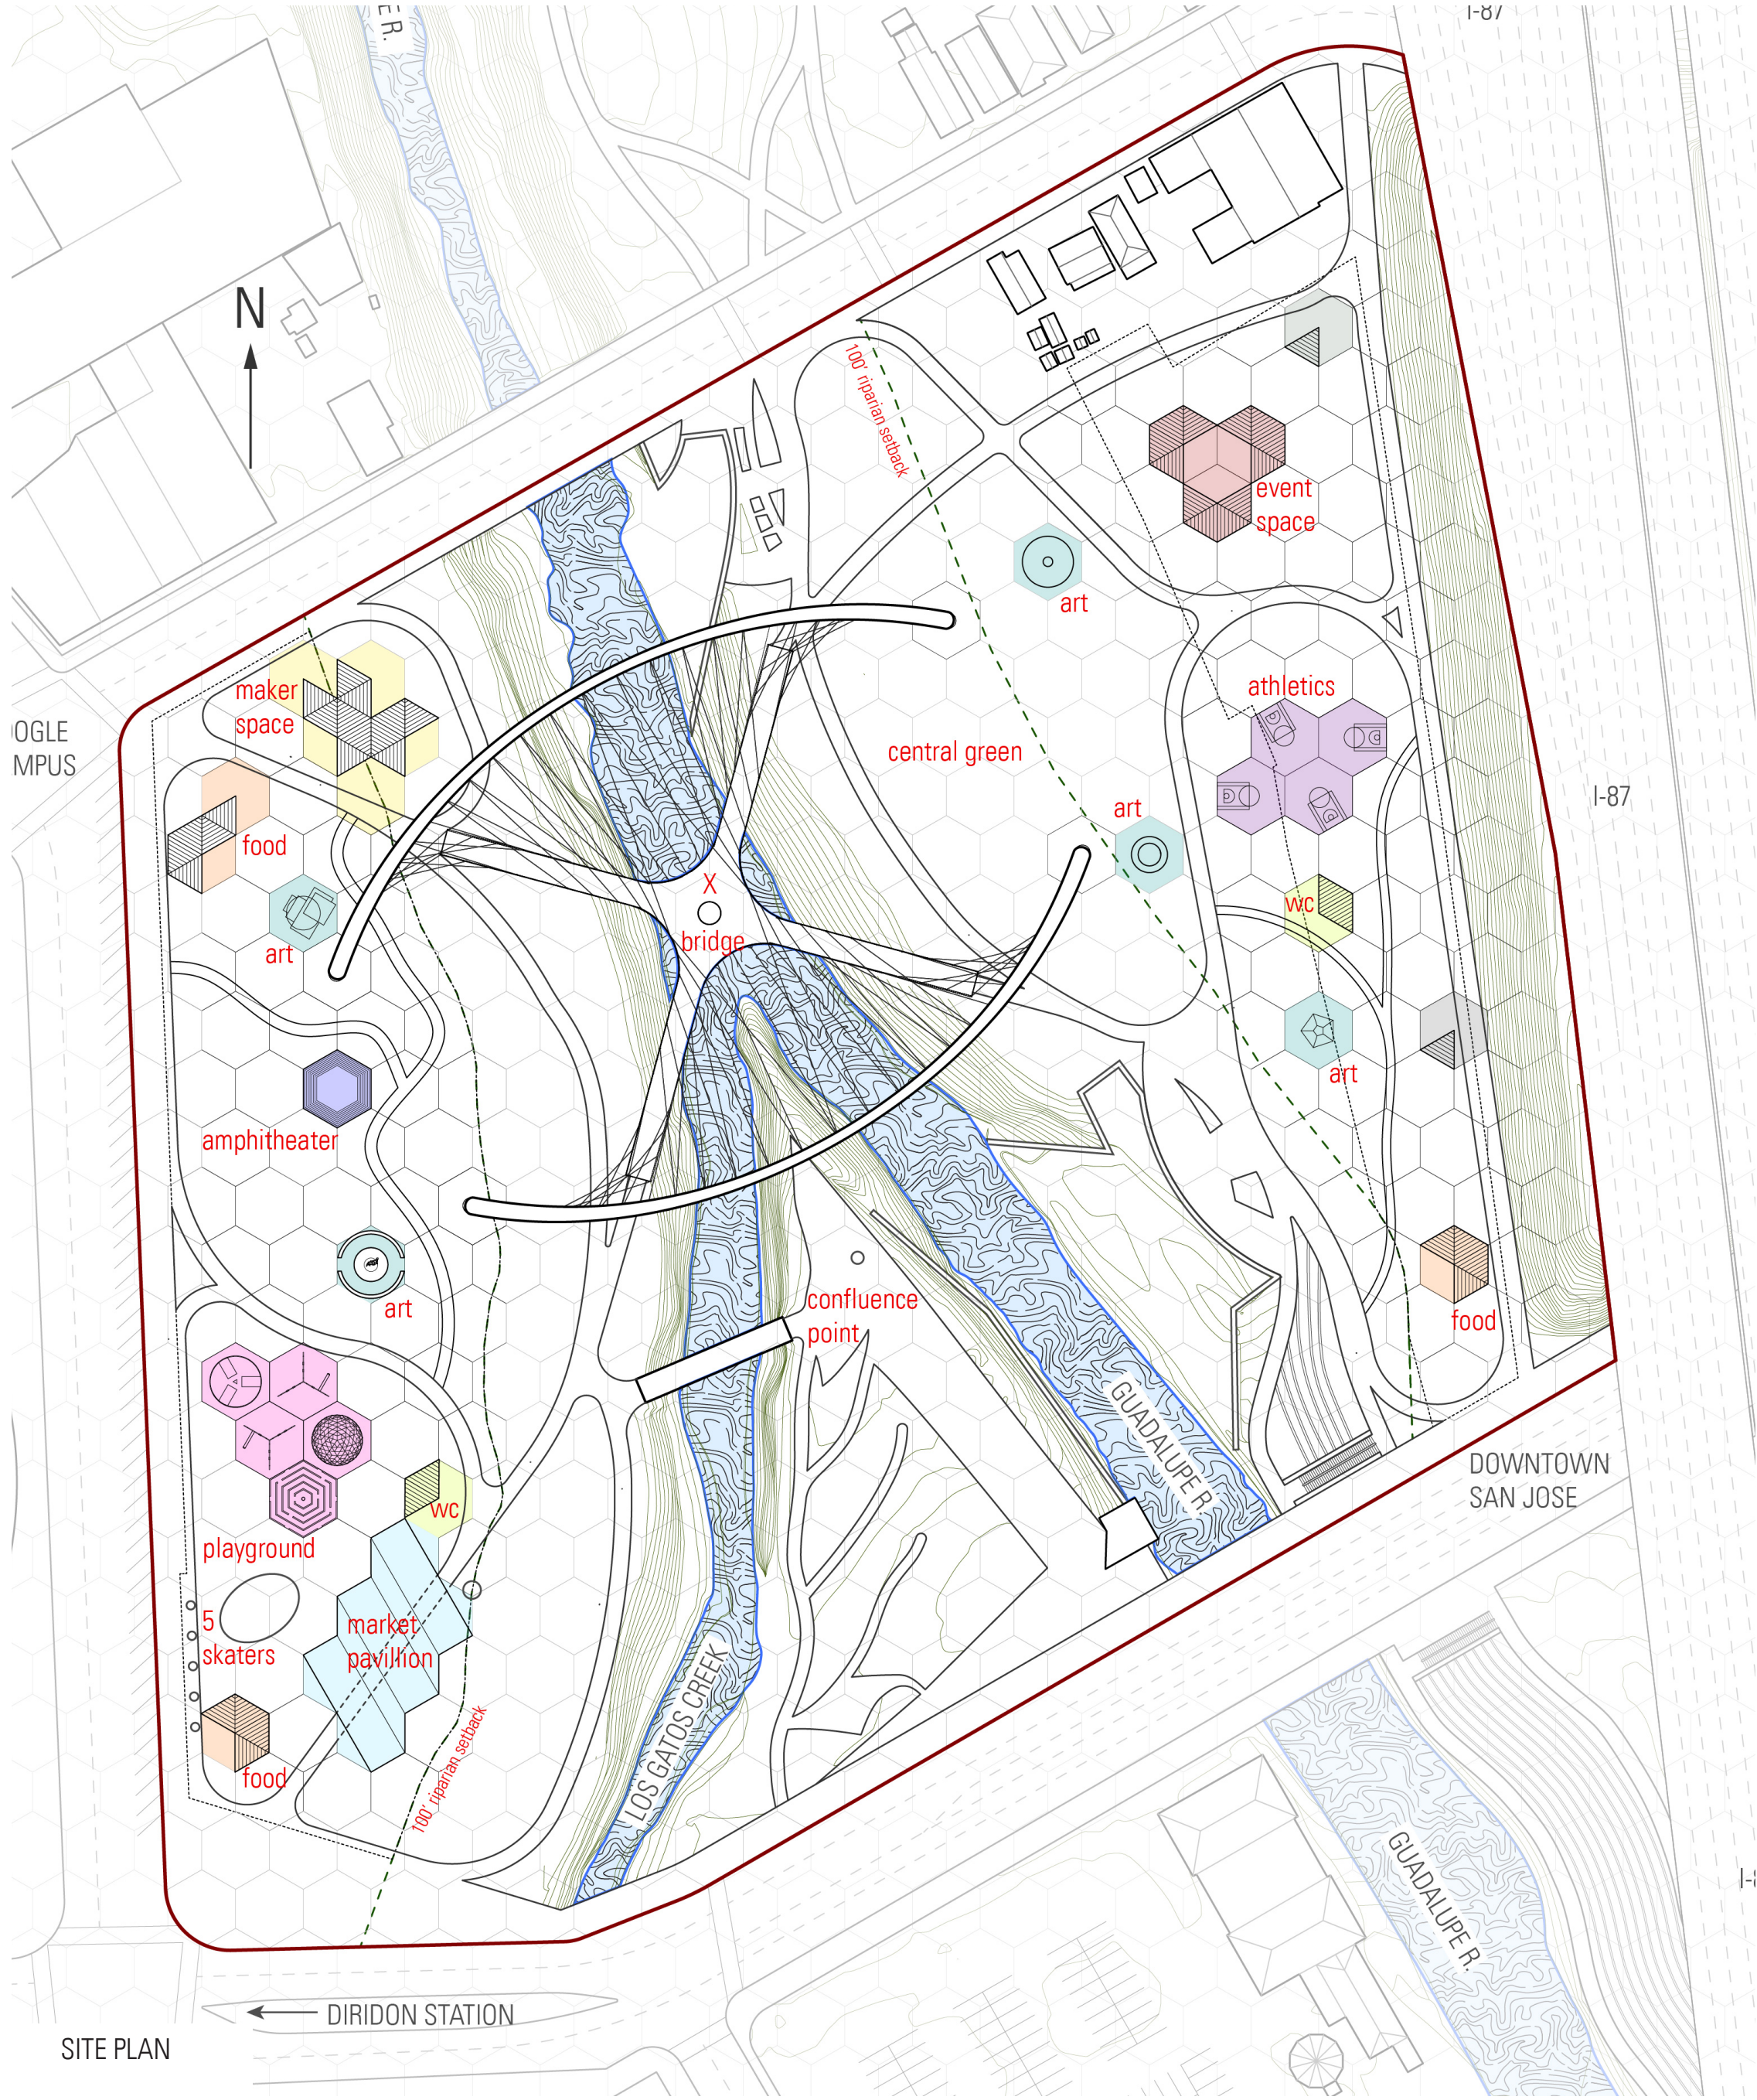

Event Horizon

MIDDAY PAVILION PERSPECTION

MORNING BRIDGE PERSPECTIVE

Arena Green currently lacks attractors and does not connect with its environment. We propose to reactivate the entire park block. We overlay a 40' hexagonal grid, a module for flexible, phased growth with a playful strategy of serendipity. We lay out a new network of looped bike/pedestrian paths. Each loop is zoned for a particular attractor program, multiplying the park crossings. Supercharge the circulation with a 4-point bridge over the river that both facilitates crossing and establishes a new destination, suspended over the river. At night things turn spectacular: All elements participate in a time-based animated light program, centered on the bridge, where the illuminated cables amaze from every angle.

MIDDAY BRIDGE PERSPECTIVE