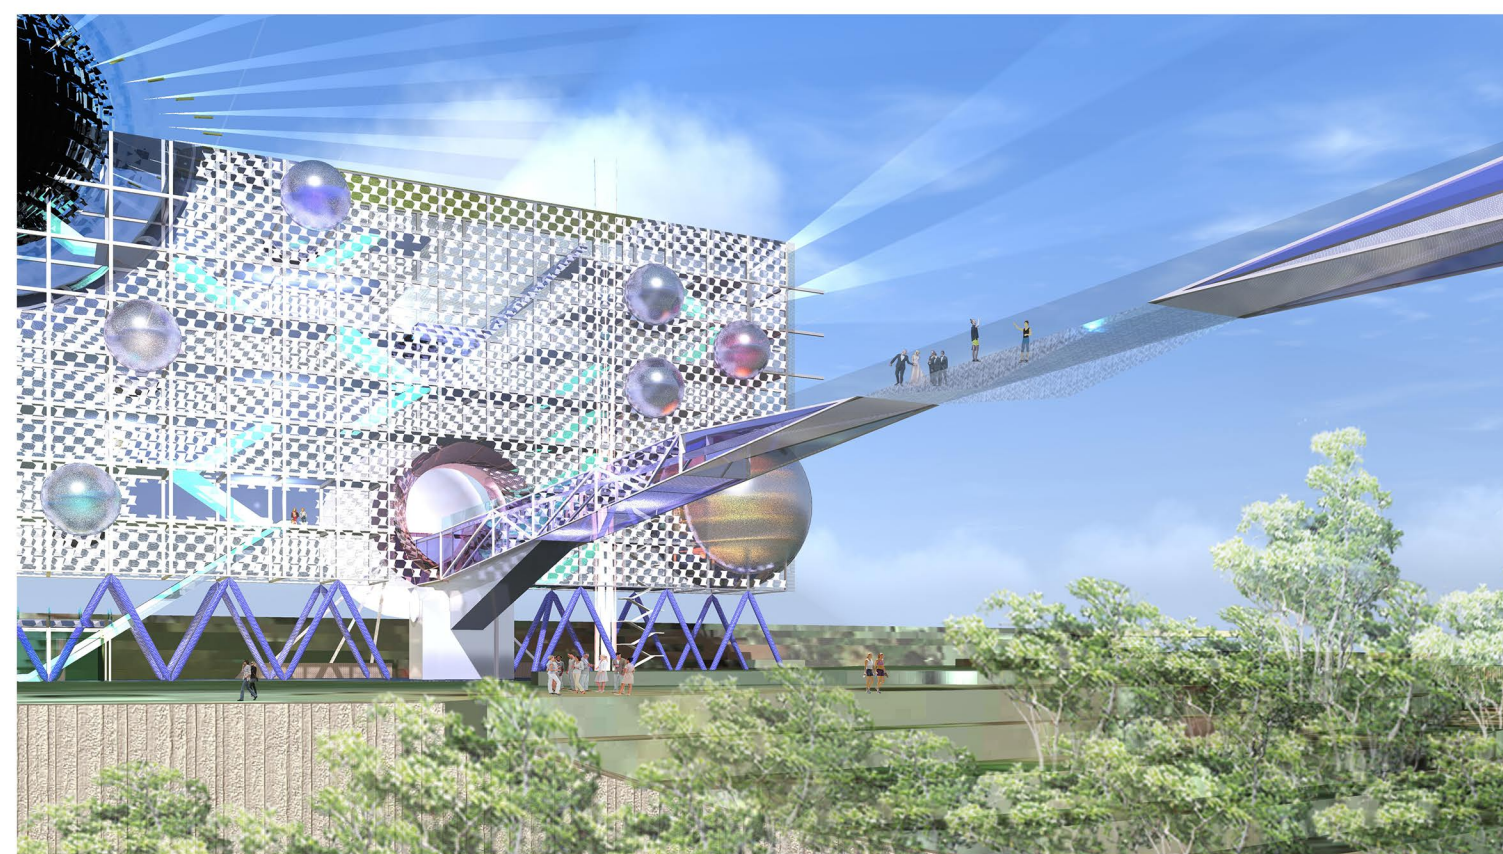

SAN JOSE MONUMENT

In the gateway of Silicon Valley, at the confluence of two rivers, the world connects:
Nature & Humanity, Space & Time, History & Future

1894 Physicist Max Planck was working on blackbody radiation/light to create better, more energy efficient light bulbs. To solve problems at high frequencies the 'ultraviolet catastrophe' he proposed that electromagnetic energy could be emitted only in quantized form, in other words, the energy could only be a multiple of an elementary (Quanta) unit thus initiating Quantum Theory

global connection

the 'Planck Walk'

bridging past presence future

global connection

site cross section