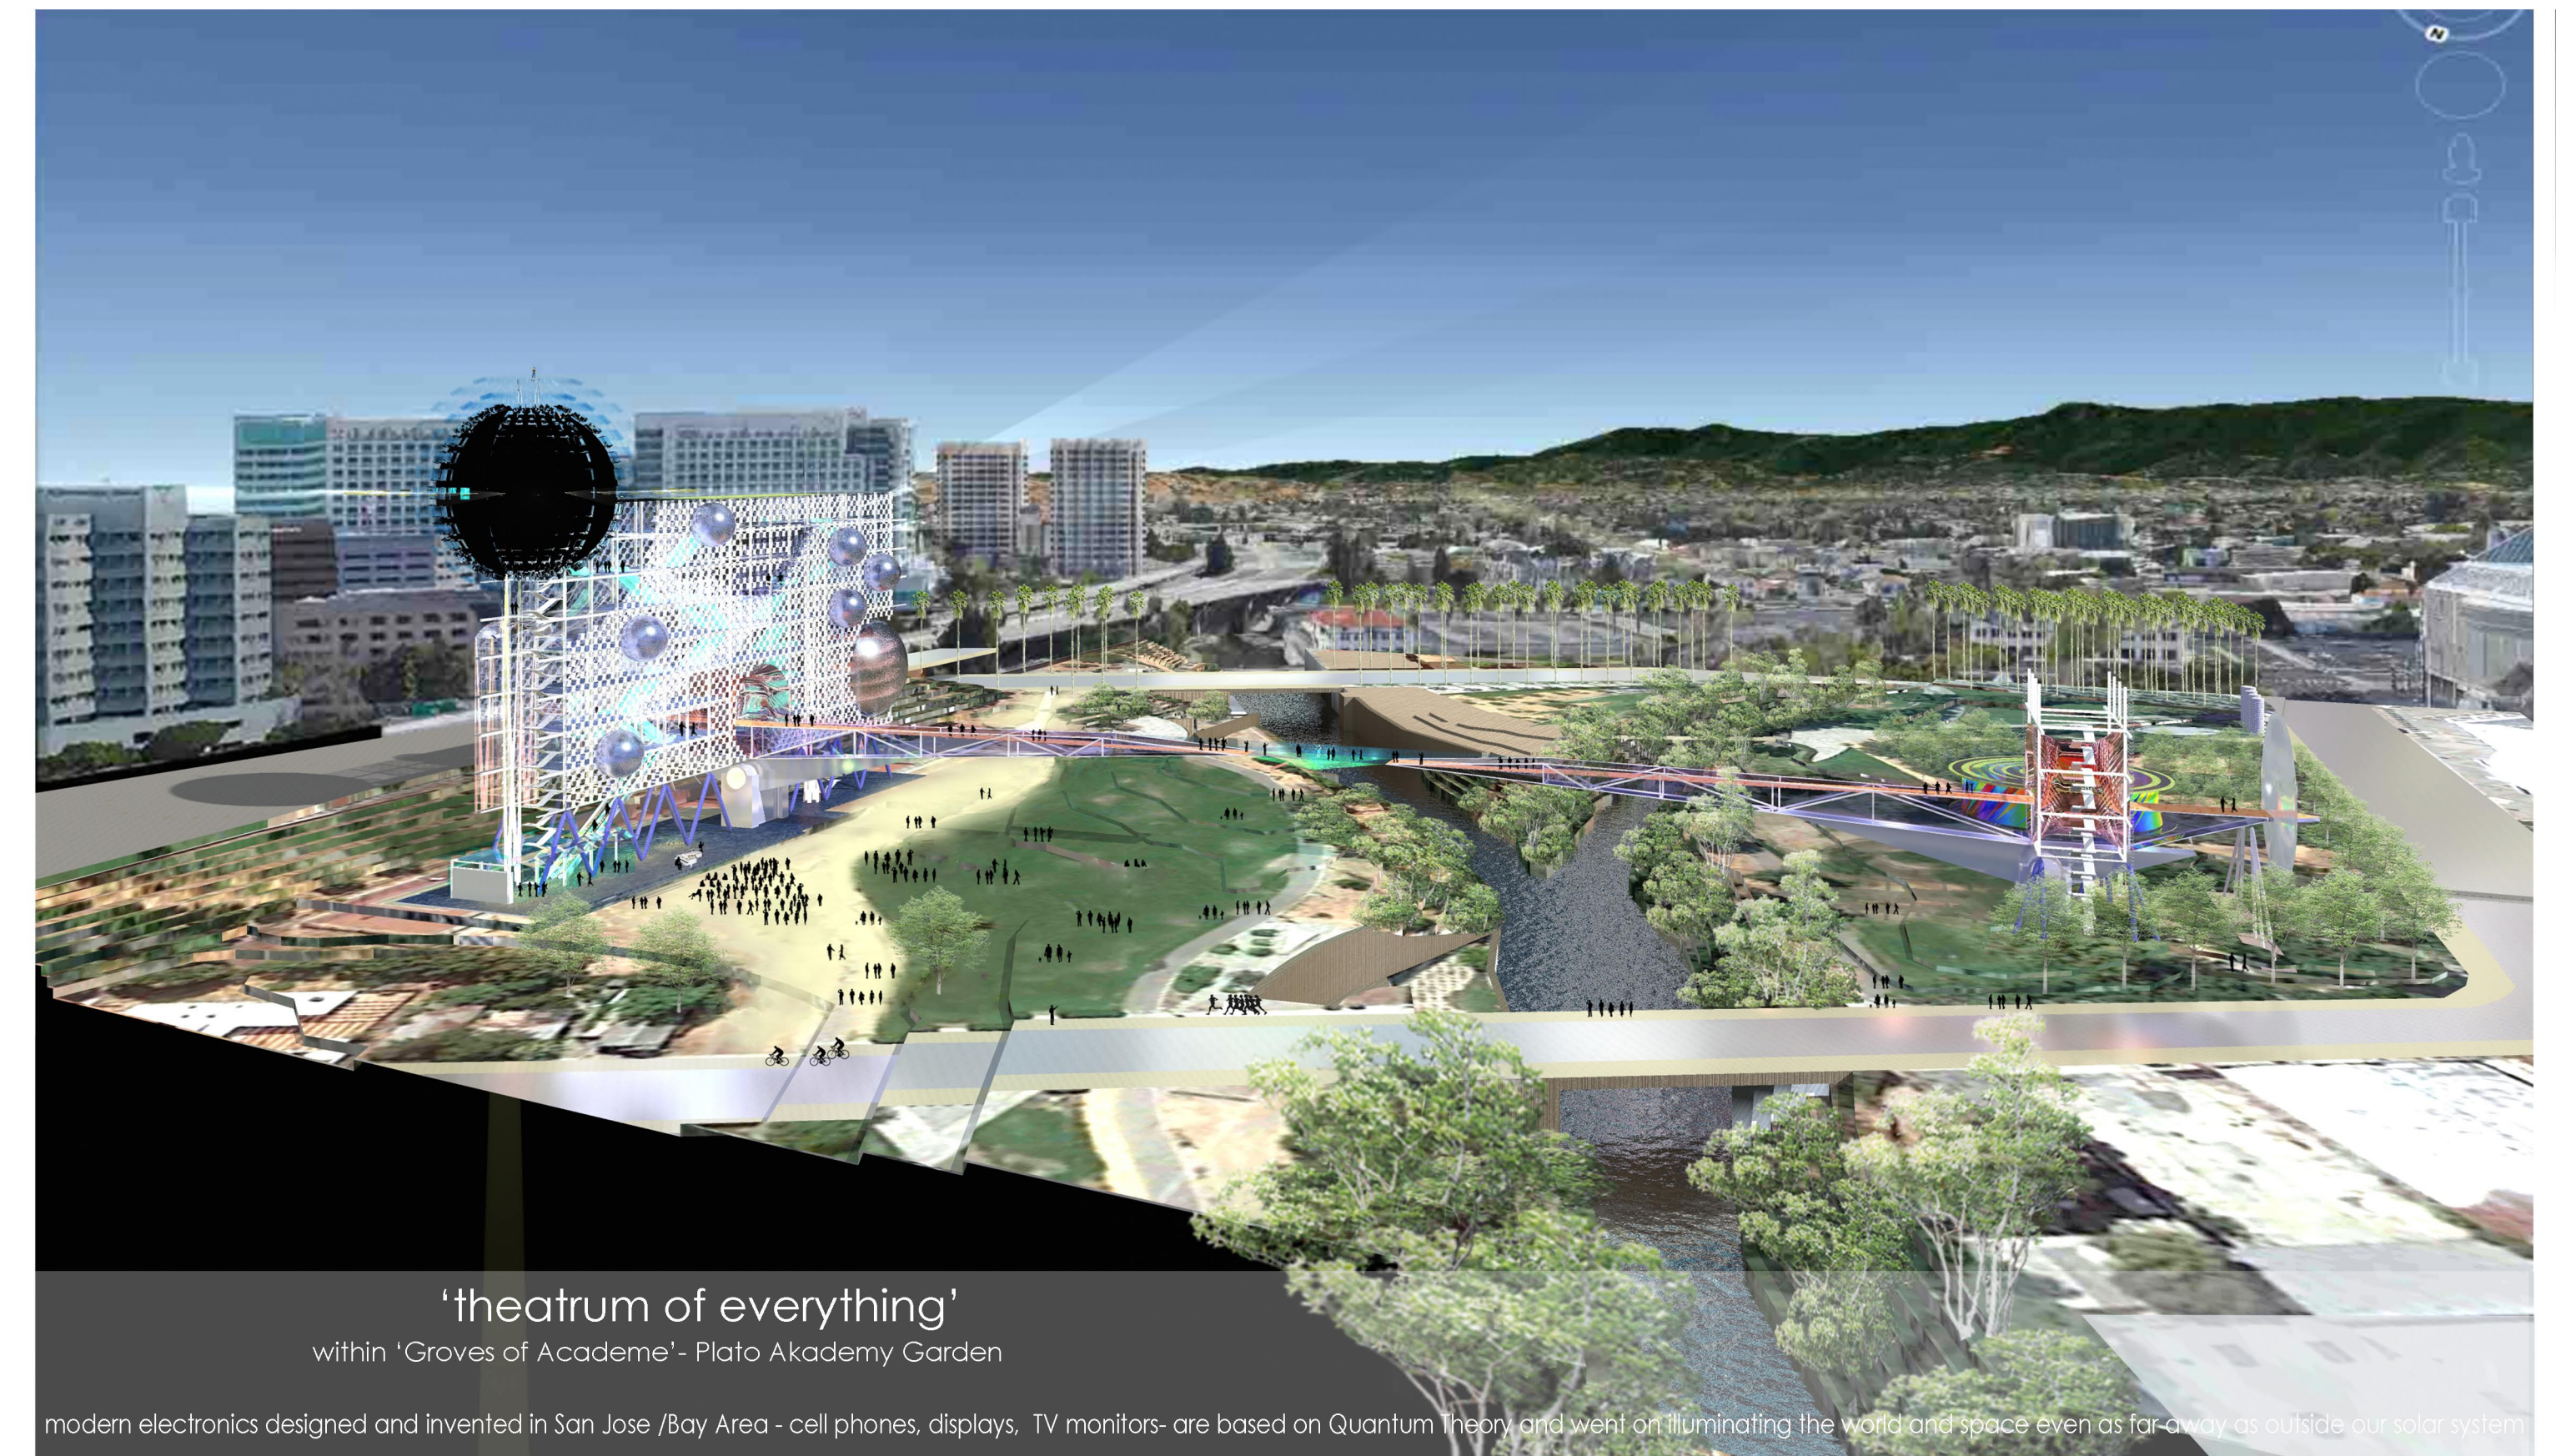

SAN JOSE MONUMENT

In the gateway of Silicon Valley, at the confluence of two rivers, the world connects:
Nature & Humanity, Space & Time, History & Future

1894 Physicist Max Planck was working on blackbody radiation/light to create better, more energy efficient light bulbs. To solve problems at high frequencies the 'ultraviolet catastrophe' he proposed that electromagnetic energy could be emitted only in quantized form, in other words, the energy could only be a multiple of an elementary (Quanta) unit thus initiating Quantum Theory

global connection

the 'Planck Walk'

bridging past presence future

global connection

site cross section