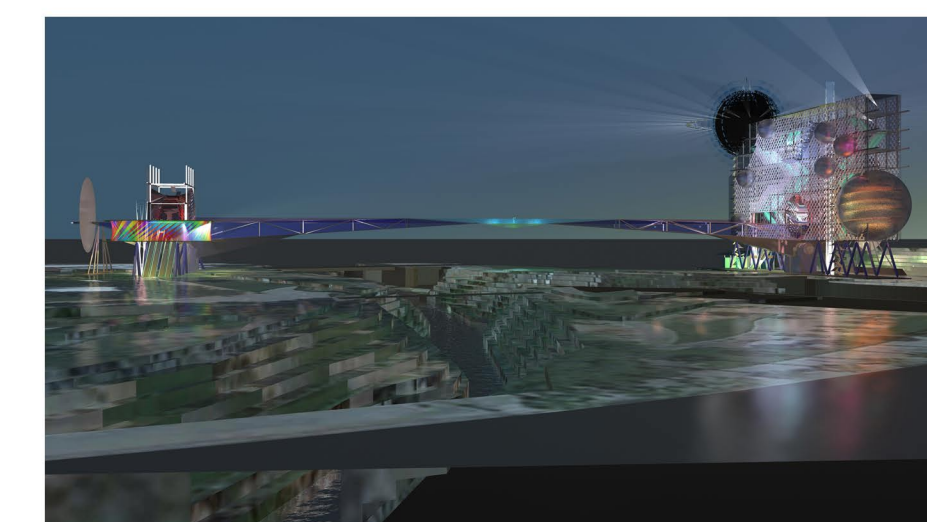

SAN JOSE MONUMENT

In the gateway of Silicon Valley, at the confluence of two rivers, the world connects:
Nature & Humanity, Space & Time, History & Future

1894 Physicist Max Planck was working on blackbody radiation/light to create better, more energy efficient light bulbs. To solve problems at high frequencies the 'ultraviolet catastrophe' he proposed that electromagnetic energy could be emitted only in quantized form, in other words, the energy could only be a multiple of an elementary (Quanta) unit thus initiating Quantum Theory

global connection

the 'Planck Walk'

bridging past presence future

global connection

site cross section