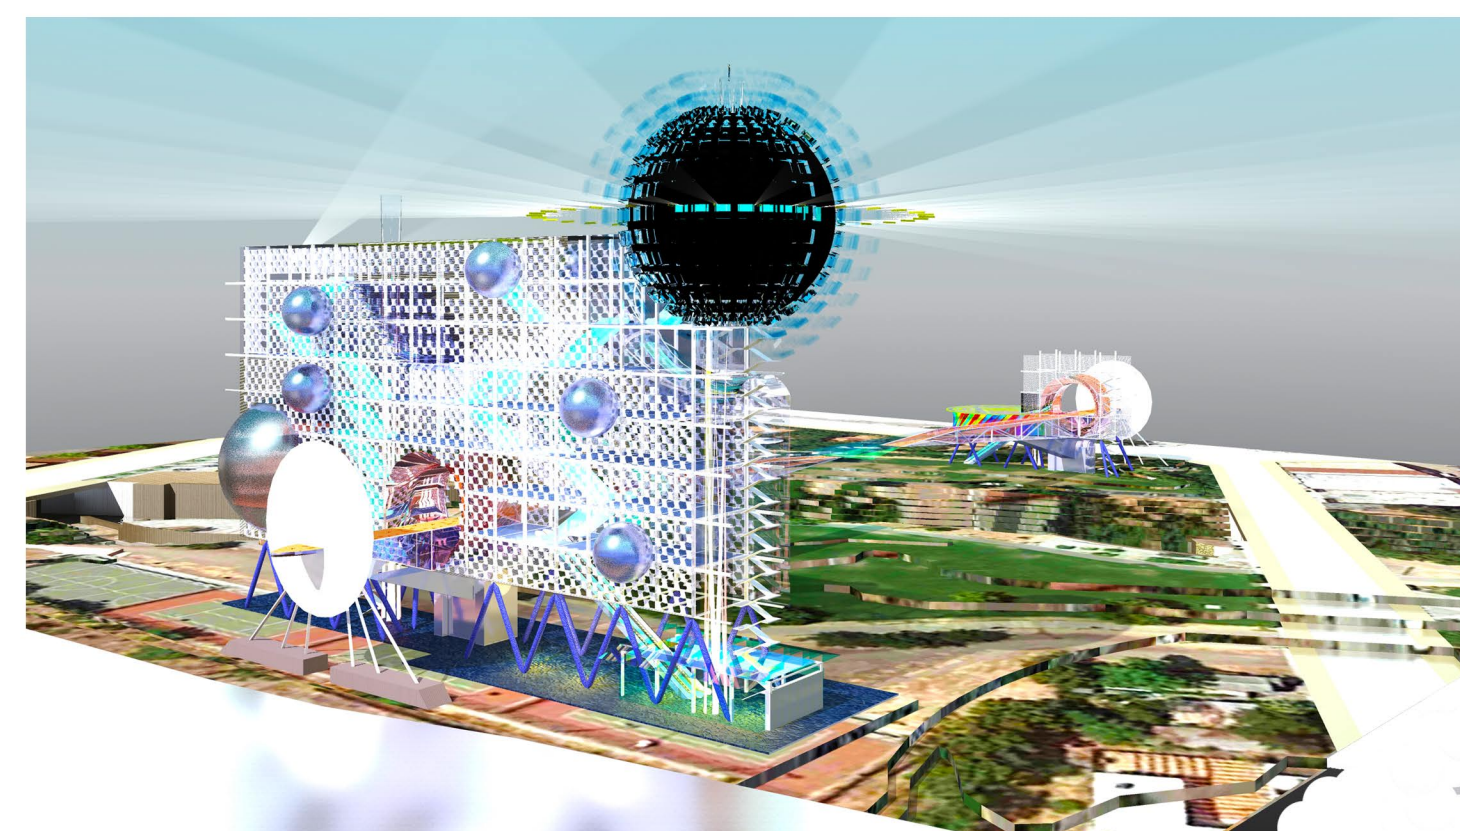

SAN JOSE MONUMENT

In the gateway of Silicon Valley, at the confluence of two rivers, the world connects:
Nature & Humanity, Space & Time, History & Future

1894 Physicist Max Planck was working on blackbody radiation/light to create better, more energy efficient light bulbs. To solve problems at high frequencies the 'ultraviolet catastrophe' he proposed that electromagnetic energy could be emitted only in quantized form, in other words, the energy could only be a multiple of an elementary (Quanta) unit thus initiating Quantum Theory

global connection

the 'Planck Walk'

bridging past presence future

global connection

site cross section