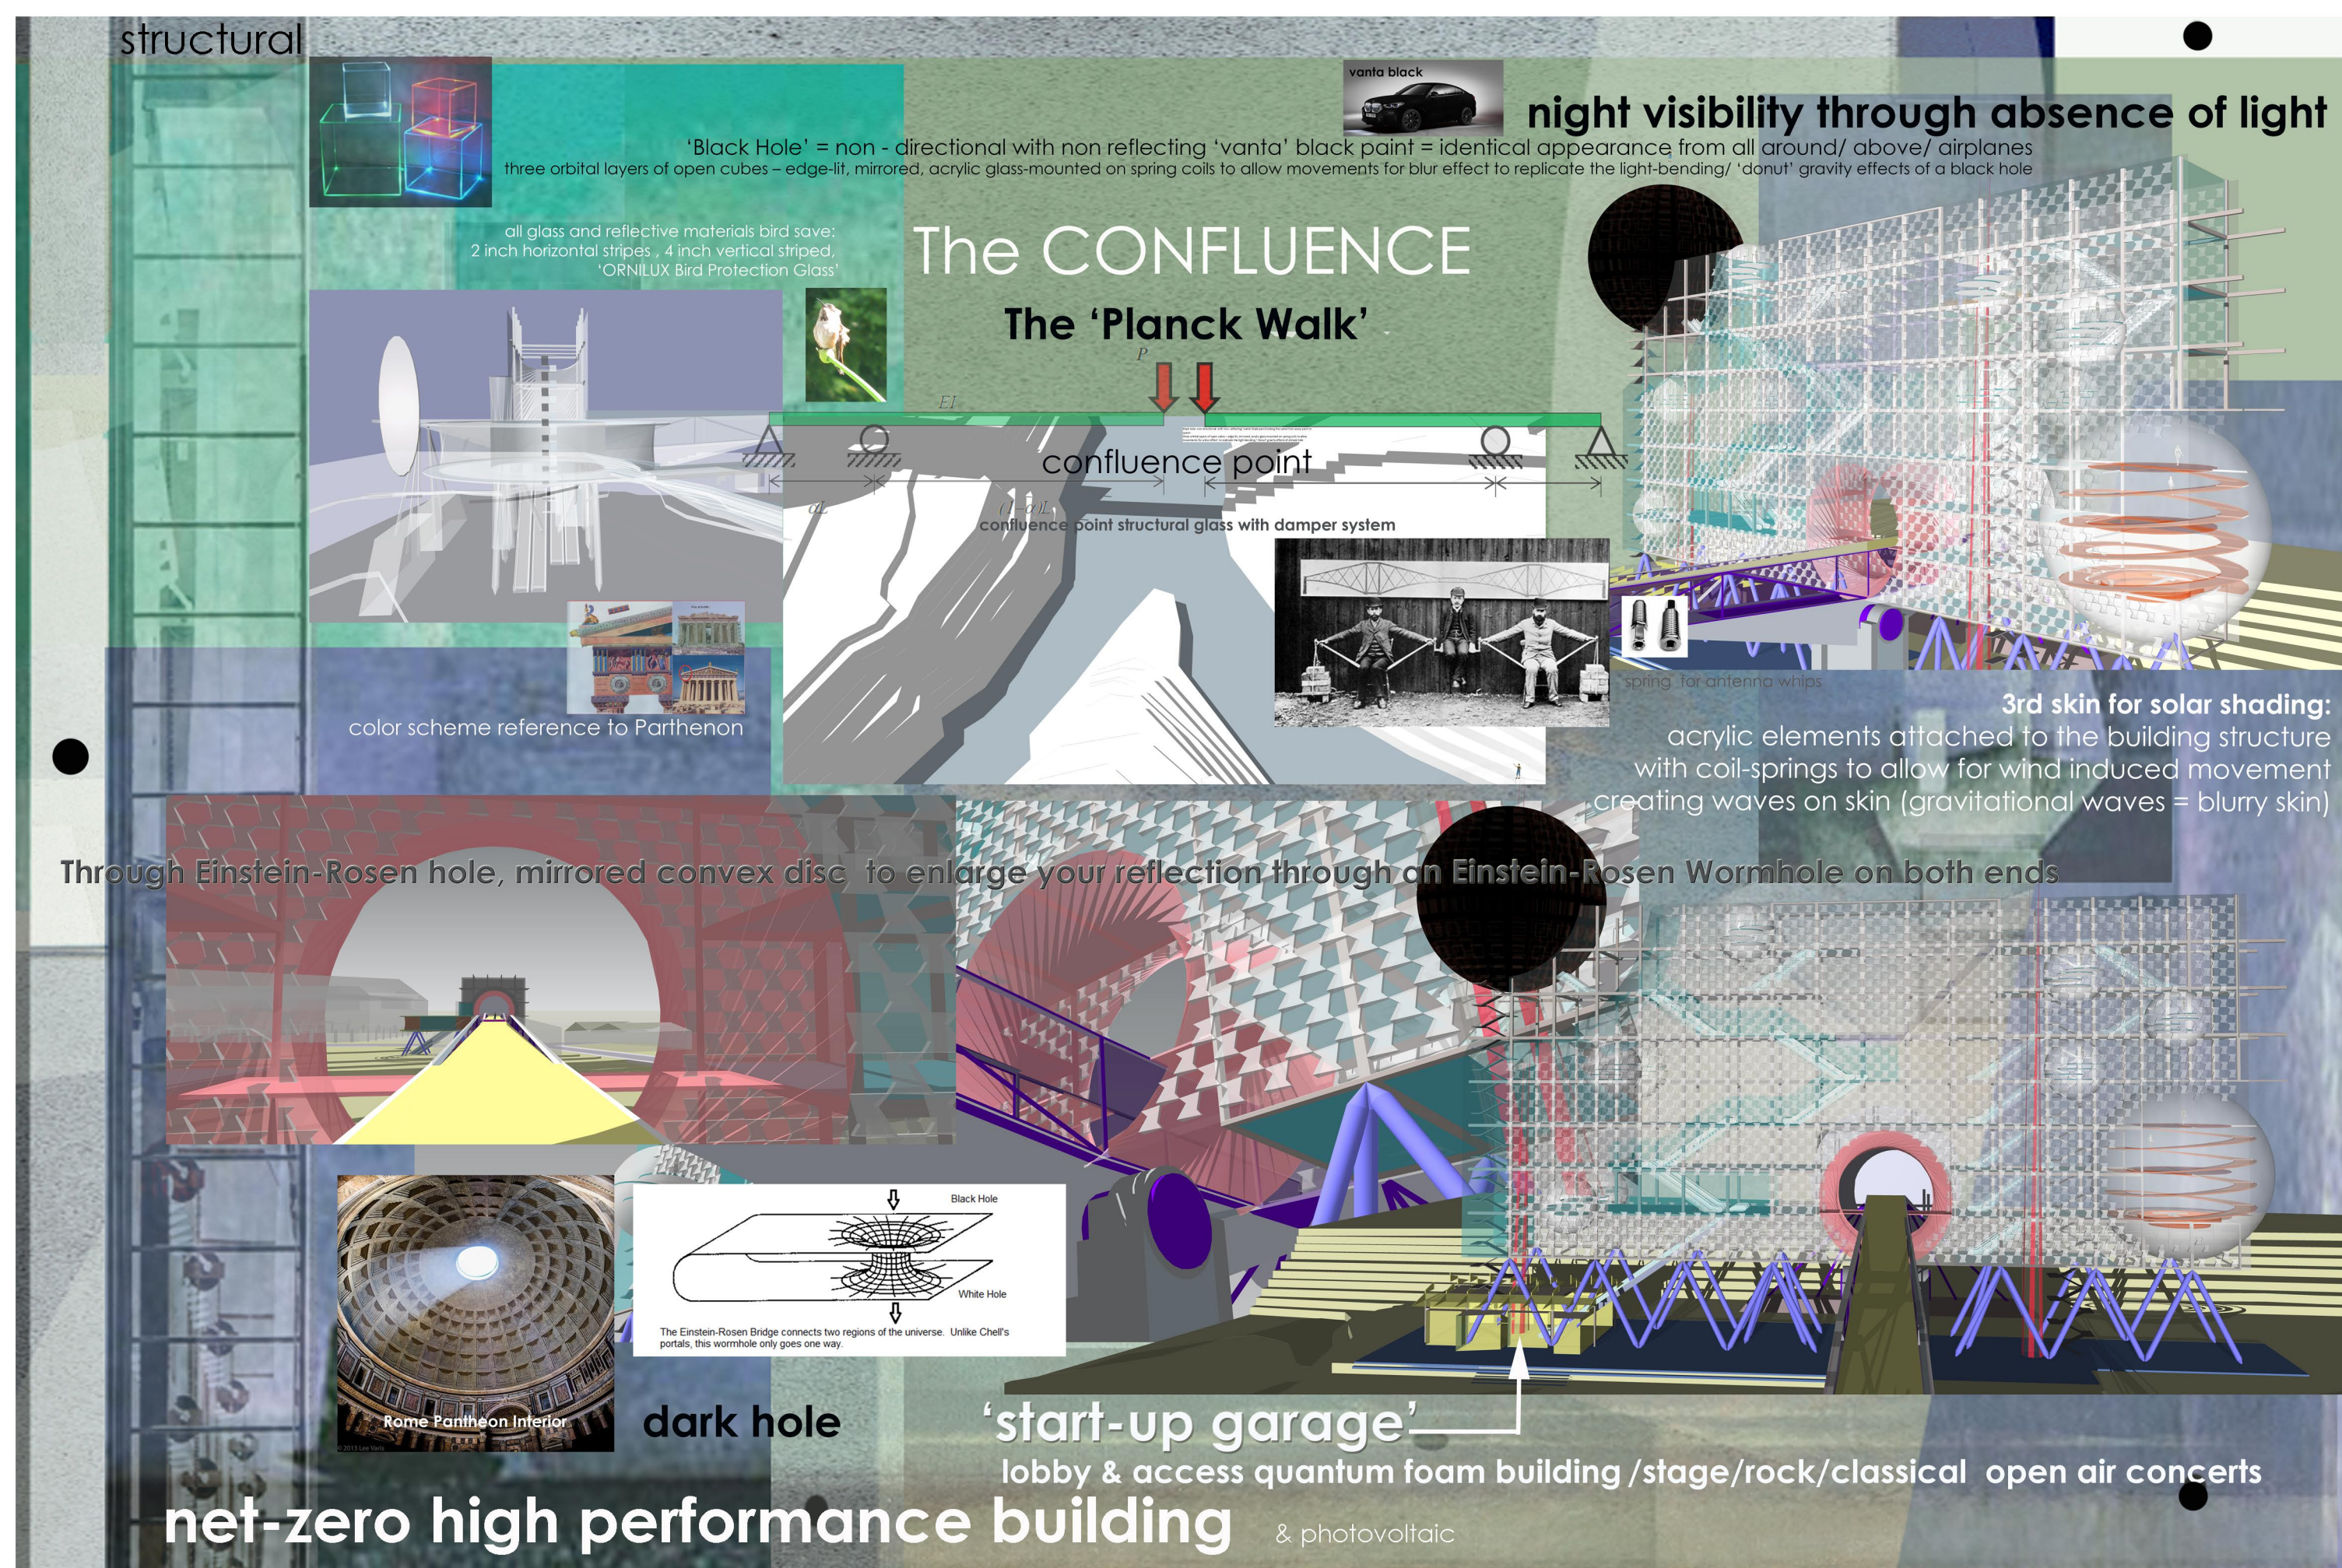

SAN JOSE MONUMENT

In the gateway of Silicon Valley, at the confluence of two rivers, the world connects:
Nature & Humanity, Space & Time, History & Future

1894 Physicist Max Planck was working on blackbody radiation/light to create better, more energy efficient light bulbs. To solve problems at high frequencies the 'ultraviolet catastrophe' he proposed that electromagnetic energy could be emitted only in quantized form, in other words, the energy could only be a multiple of an elementary (Quanta) unit thus initiating Quantum Theory

global connection

the 'Planck Walk'

bridging past presence future

global connection

site cross section