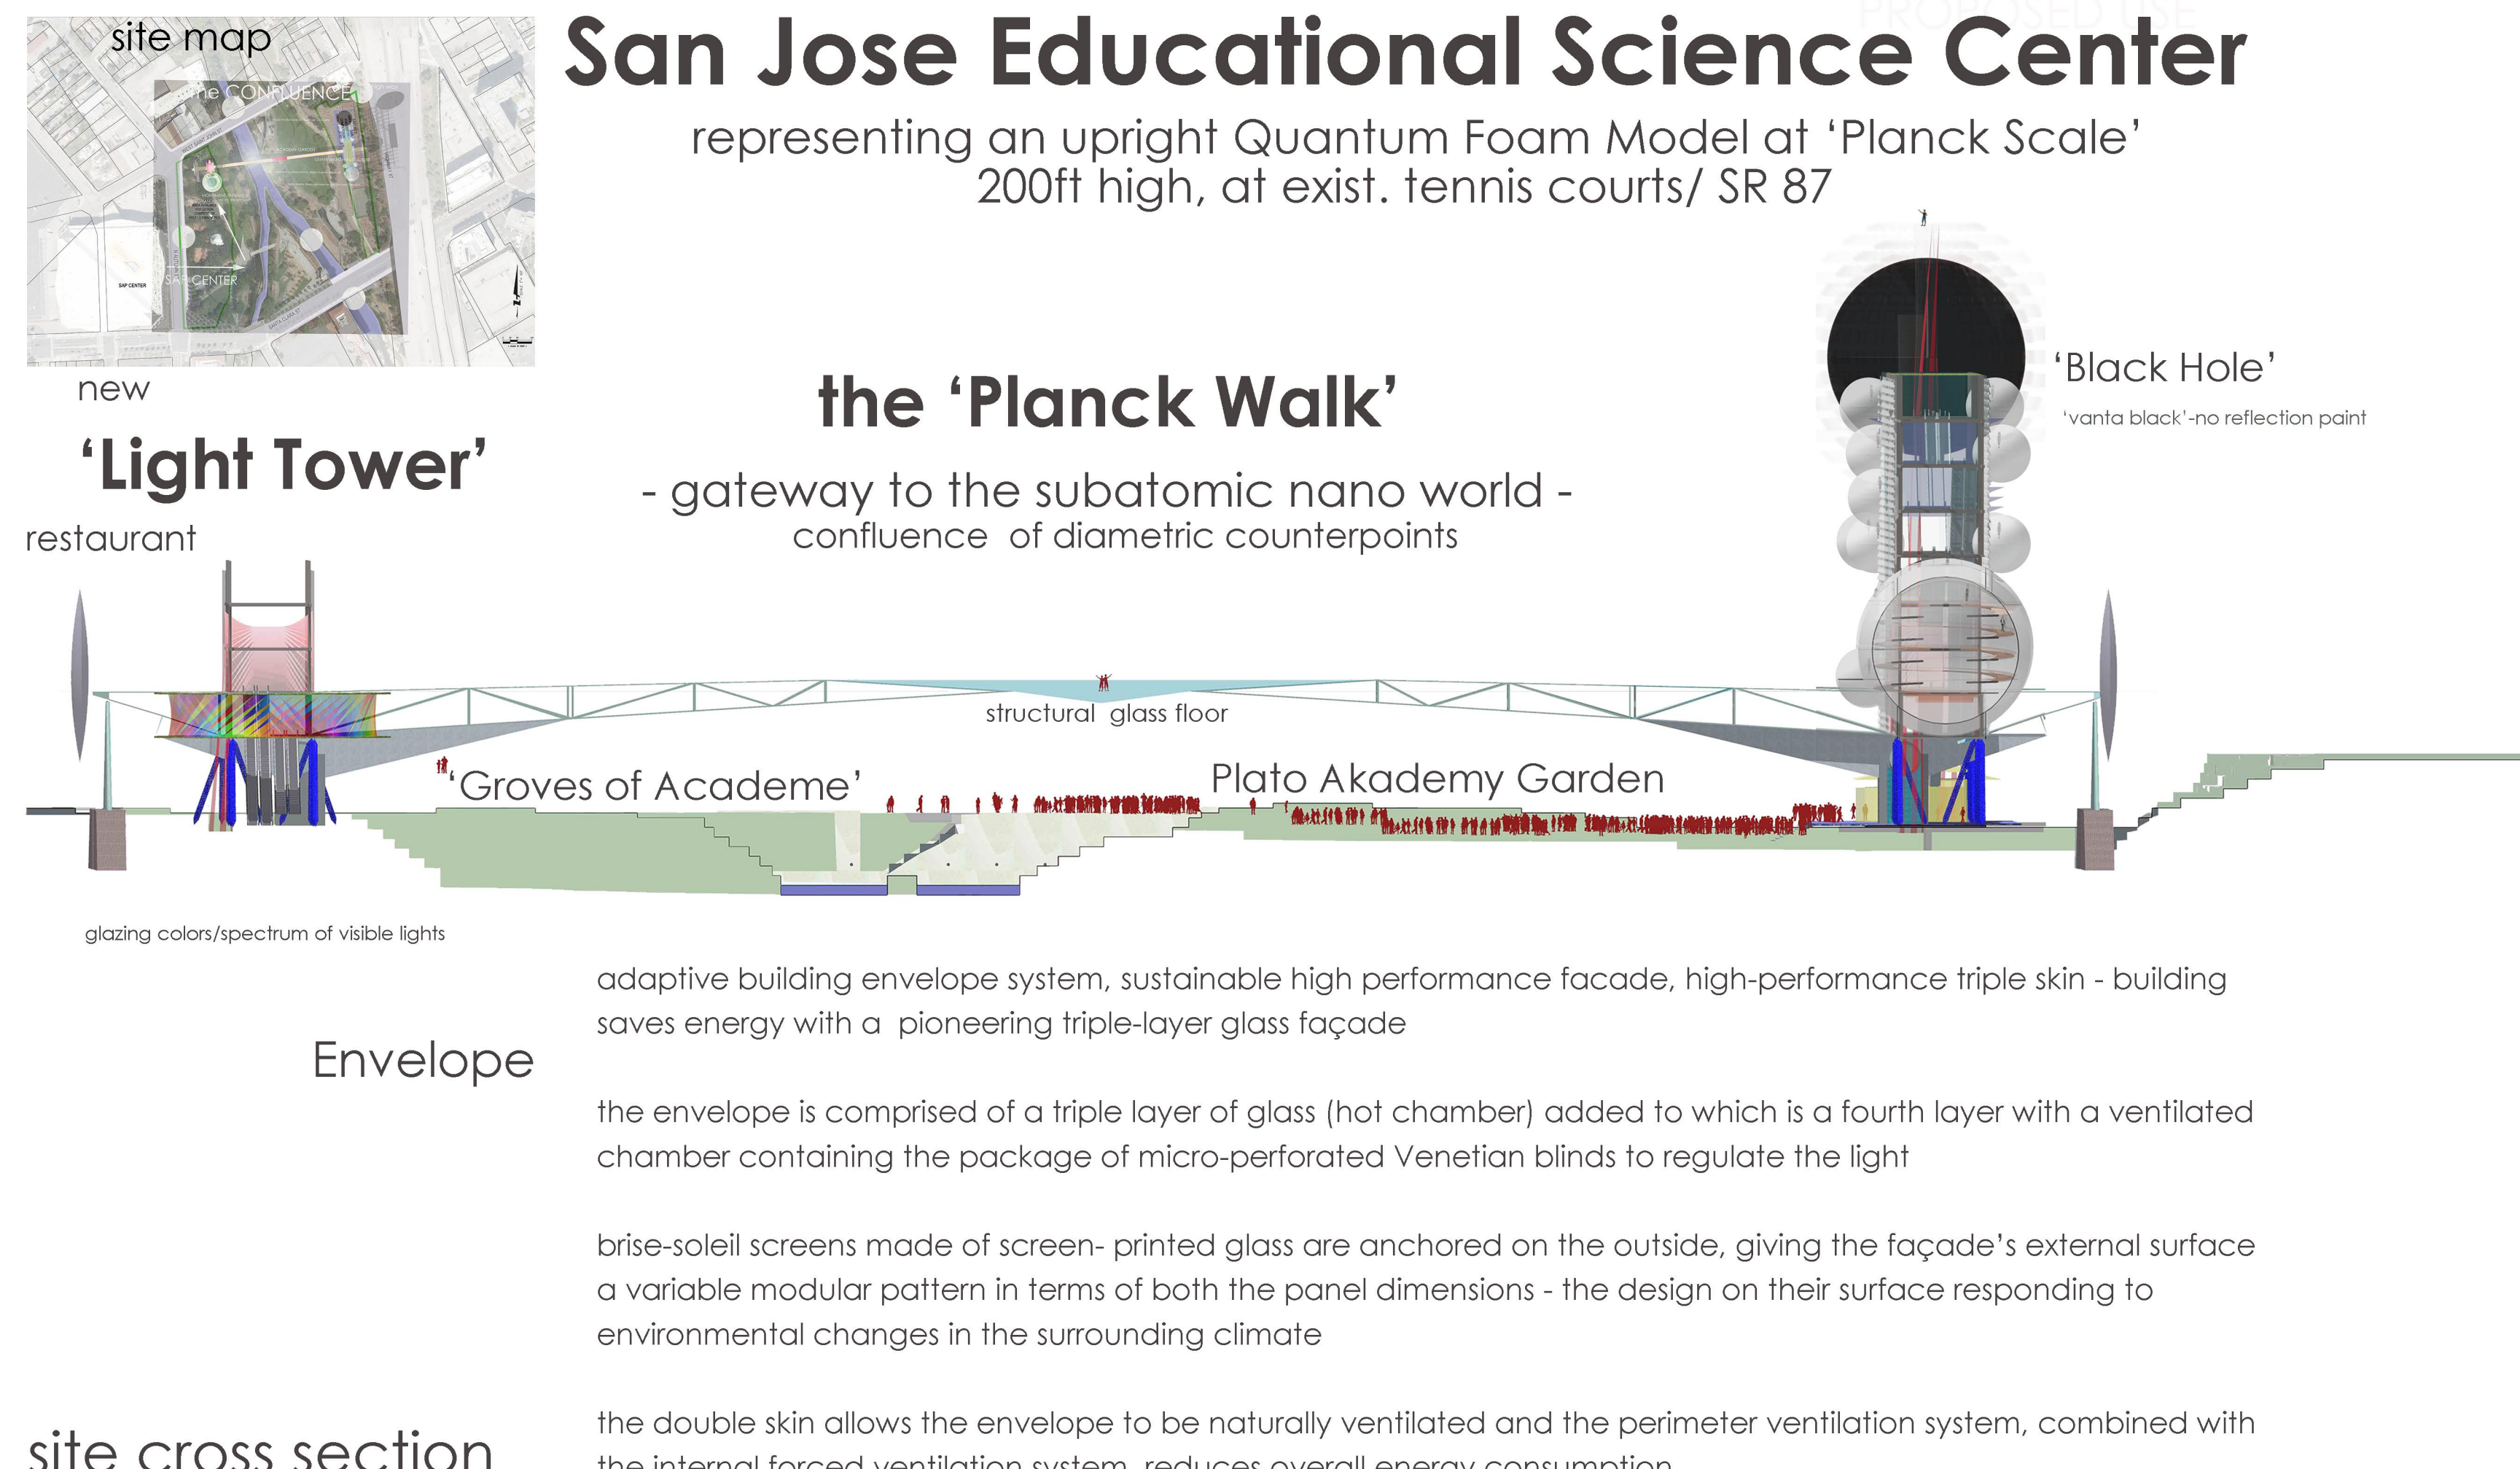

SAN JOSE MONUMENT

In the gateway of Silicon Valley, at the confluence of two rivers, the world connects:
Nature & Humanity, Space & Time, History & Future

1894 Physicist Max Planck was working on blackbody radiation/light to create better, more energy efficient light bulbs. To solve problems at high frequencies the 'ultraviolet catastrophe' he proposed that electromagnetic energy could be emitted only in quantized form, in other words, the energy could only be a multiple of an elementary (Quanta) unit thus initiating Quantum Theory

global connection

the 'Planck Walk'

bridging past presence future

global connection

site cross section