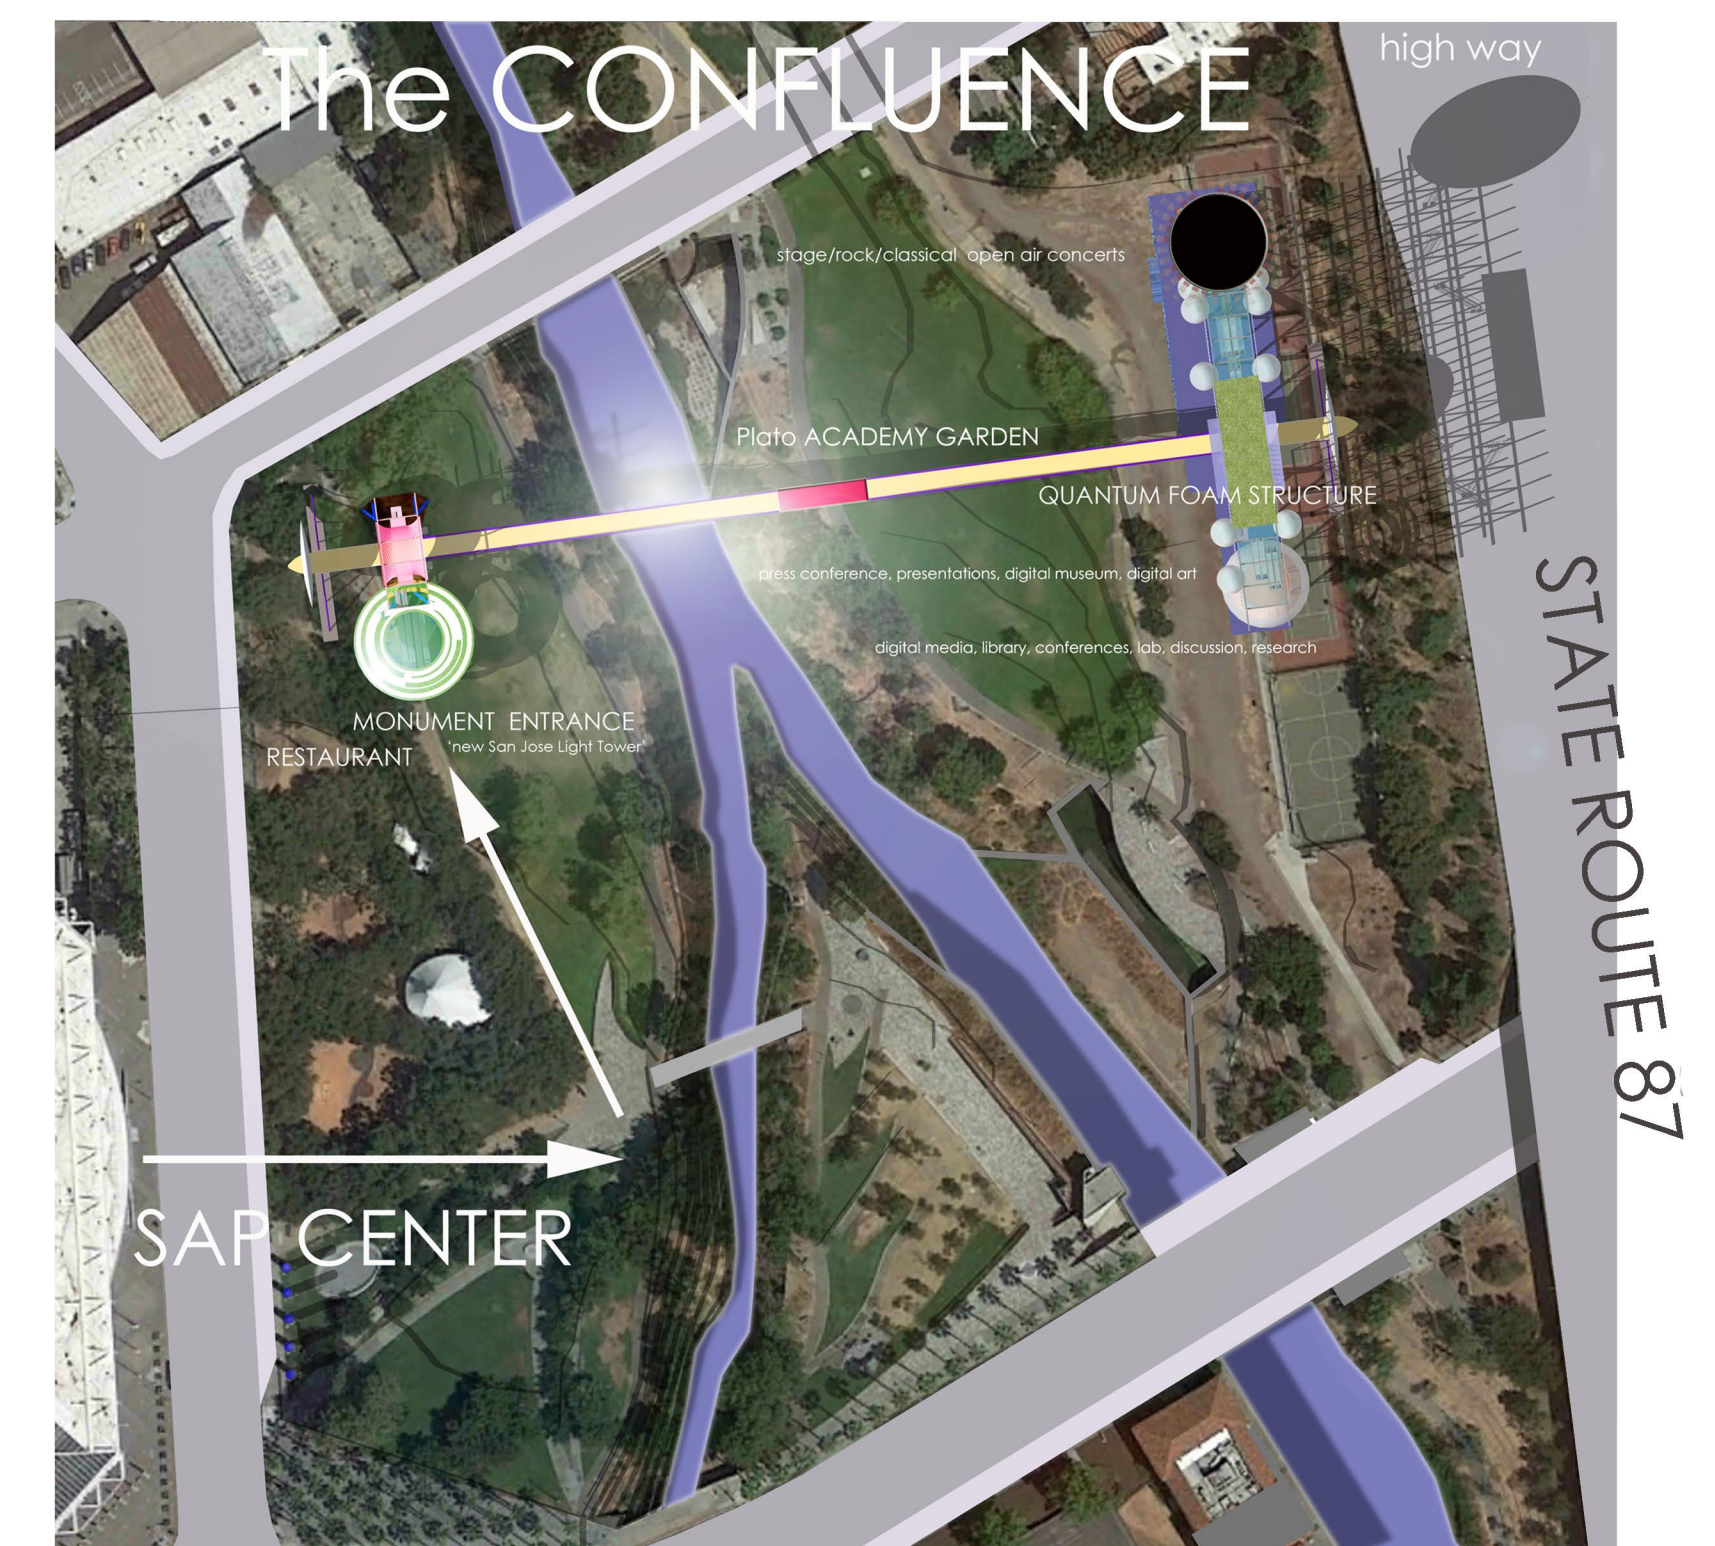

SAN JOSE MONUMENT

In the gateway of Silicon Valley, at the confluence of two rivers, the world connects:
Nature & Humanity, Space & Time, History & Future

1894 Physicist Max Planck was working on blackbody radiation/light to create better, more energy efficient light bulbs. To solve problems at high frequencies the 'ultraviolet catastrophe' he proposed that electromagnetic energy could be emitted only in quantized form, in other words, the energy could only be a multiple of an elementary (Quanta) unit thus initiating Quantum Theory

global connection

the 'Planck Walk'

bridging past presence future

global connection

site cross section