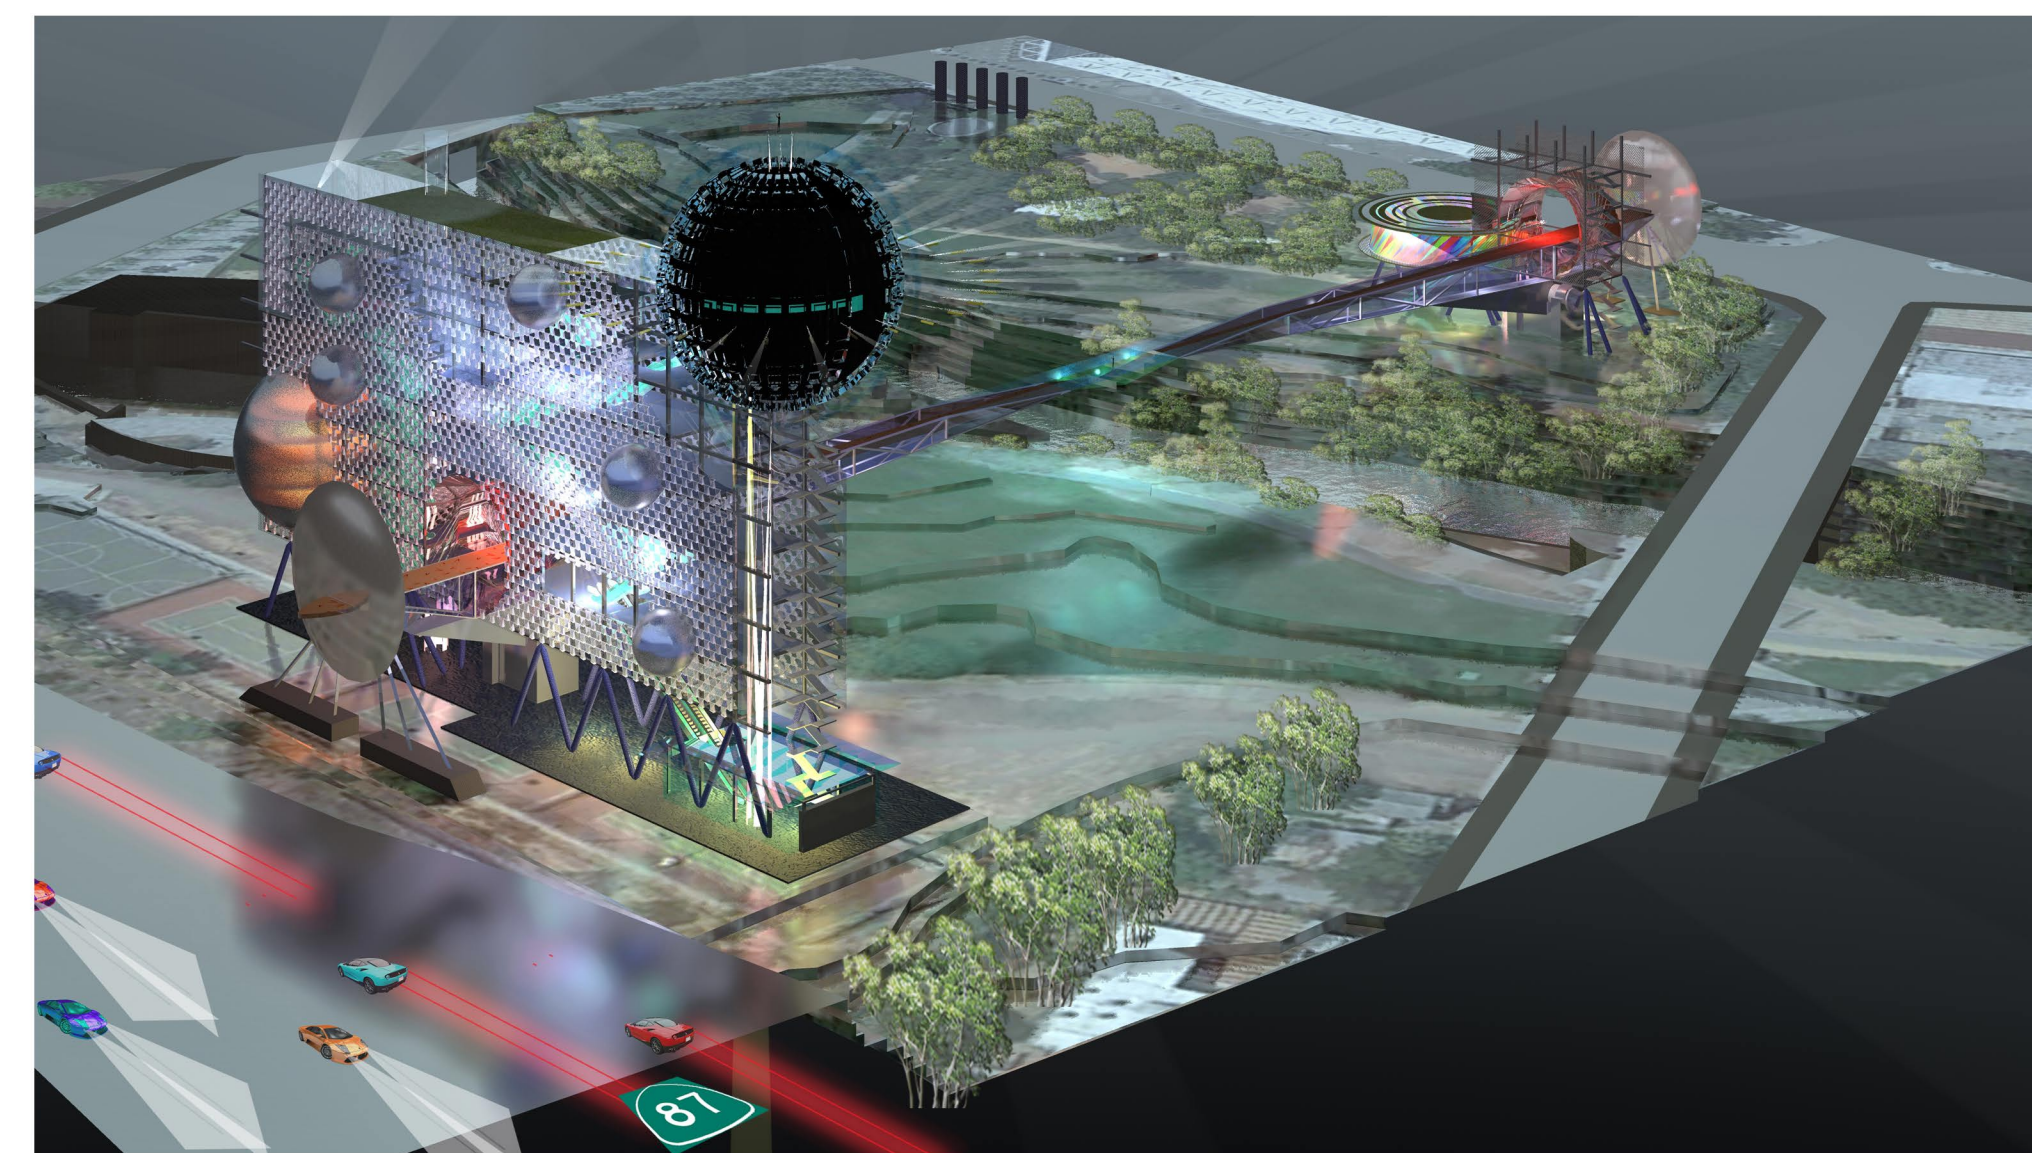

SAN JOSE MONUMENT

In the gateway of Silicon Valley, at the confluence of two rivers, the world connects:
Nature & Humanity, Space & Time, History & Future

1894 Physicist Max Planck was working on blackbody radiation/light to create better, more energy efficient light bulbs. To solve problems at high frequencies the 'ultraviolet catastrophe' he proposed that electromagnetic energy could be emitted only in quantized form, in other words, the energy could only be a multiple of an elementary (Quanta) unit thus initiating Quantum Theory

global connection

the 'Planck Walk'

bridging past presence future

global connection

site cross section