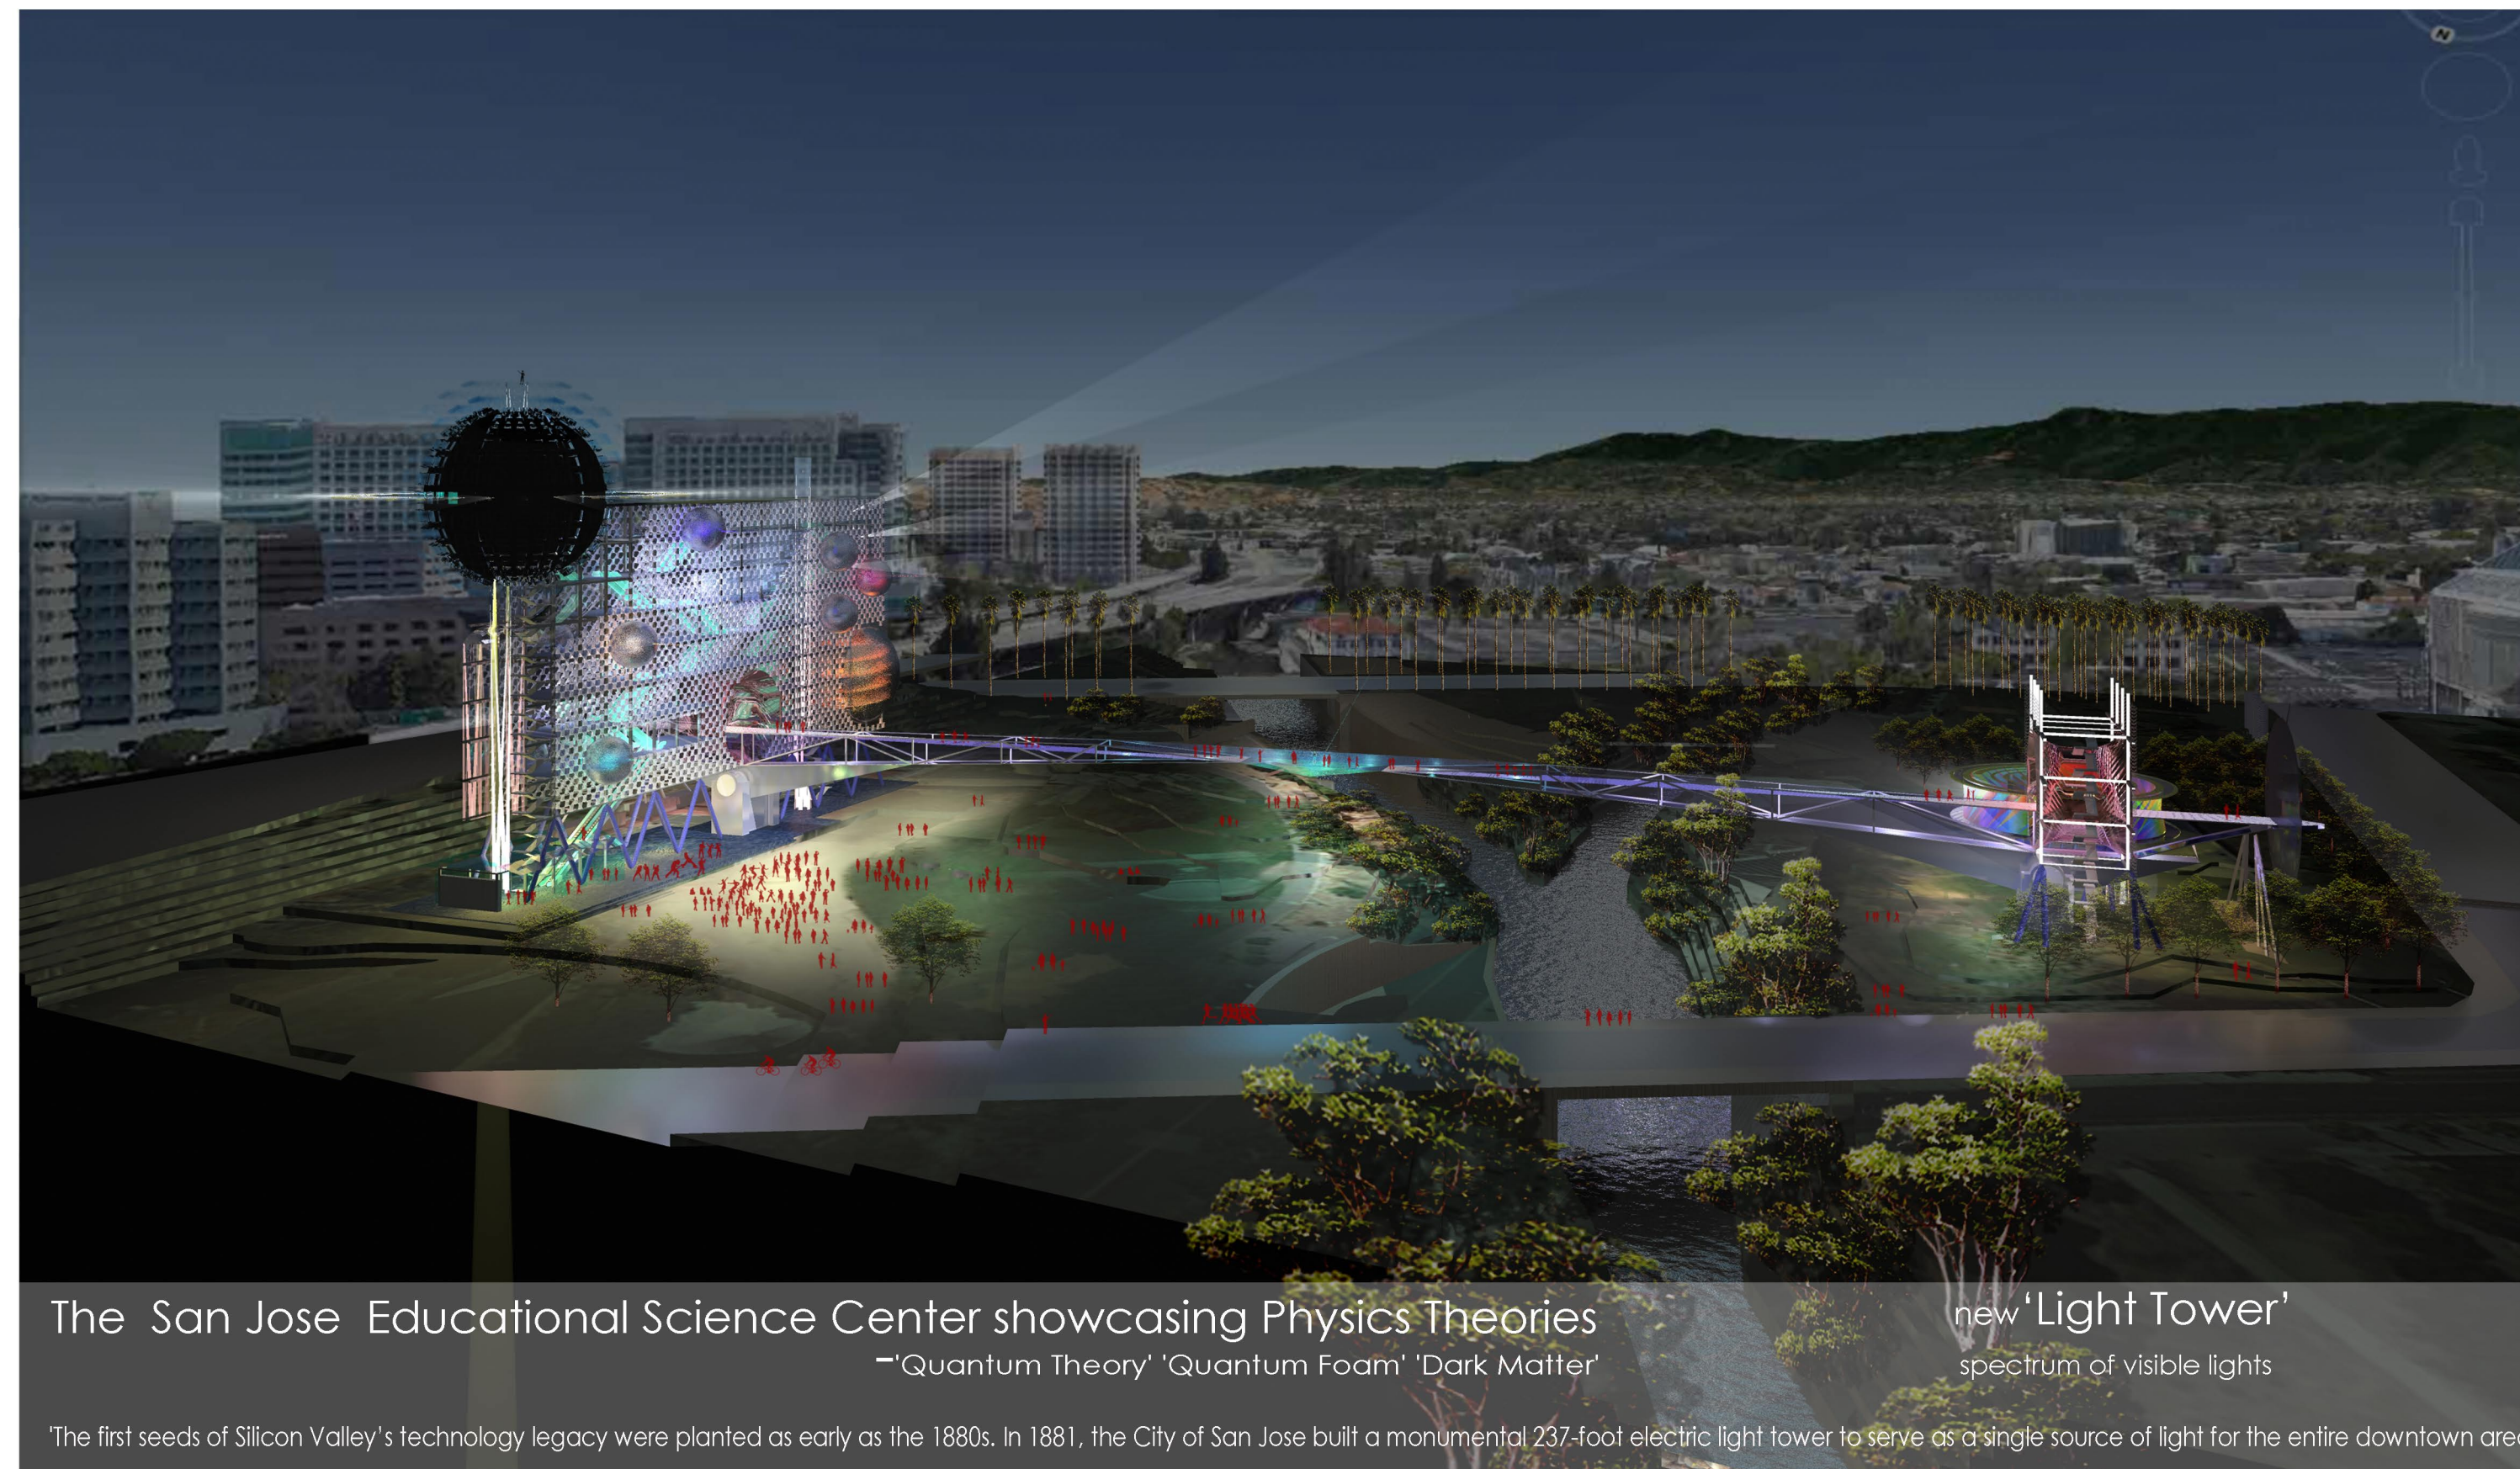

SAN JOSE MONUMENT

In the gateway of Silicon Valley, at the confluence of two rivers, the world connects:
Nature & Humanity, Space & Time, History & Future

1894 Physicist Max Planck was working on blackbody radiation/light to create better, more energy efficient light bulbs. To solve problems at high frequencies the 'ultraviolet catastrophe' he proposed that electromagnetic energy could be emitted only in quantized form, in other words, the energy could only be a multiple of an elementary (Quanta) unit thus initiating Quantum Theory

global connection

the 'Planck Walk'

bridging past presence future

global connection

site cross section