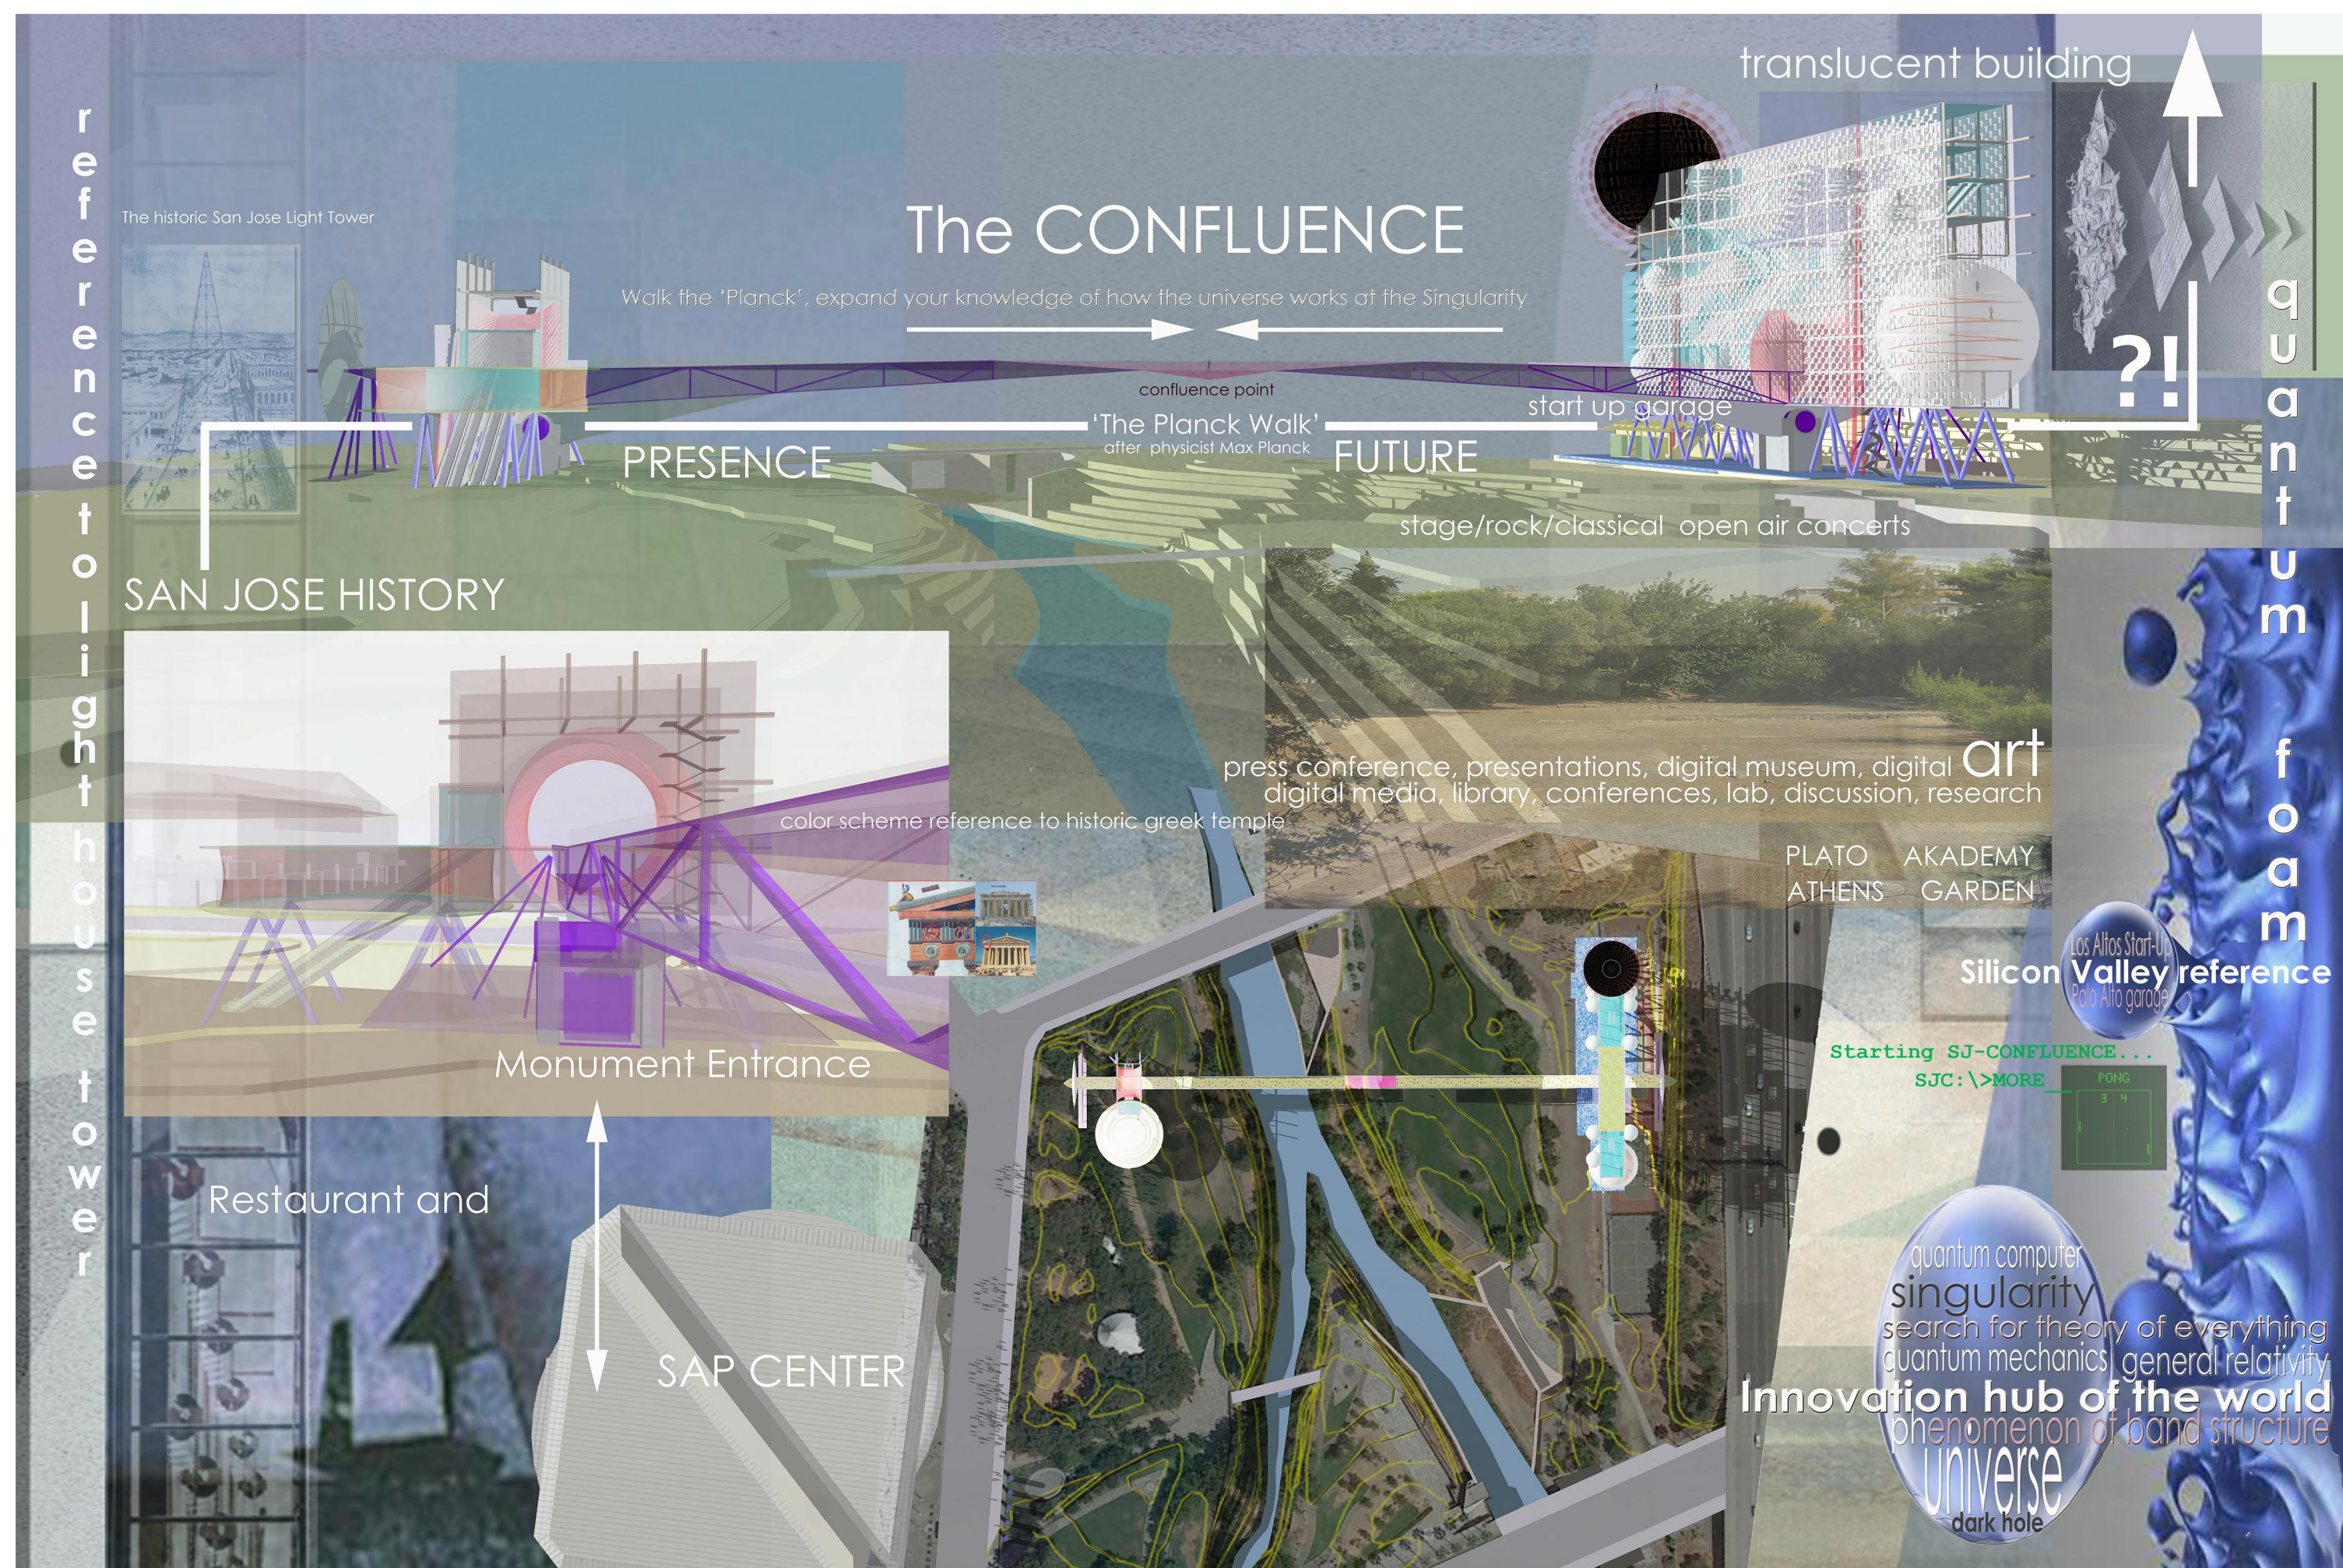

SAN JOSE MONUMENT

In the gateway of Silicon Valley, at the confluence of two rivers, the world connects:
Nature & Humanity, Space & Time, History & Future

1894 Physicist Max Planck was working on blackbody radiation/light to create better, more energy efficient light bulbs. To solve problems at high frequencies the 'ultraviolet catastrophe' he proposed that electromagnetic energy could be emitted only in quantized form, in other words, the energy could only be a multiple of an elementary (Quanta) unit thus initiating Quantum Theory

global connection

the 'Planck Walk'

bridging past presence future

global connection

site cross section