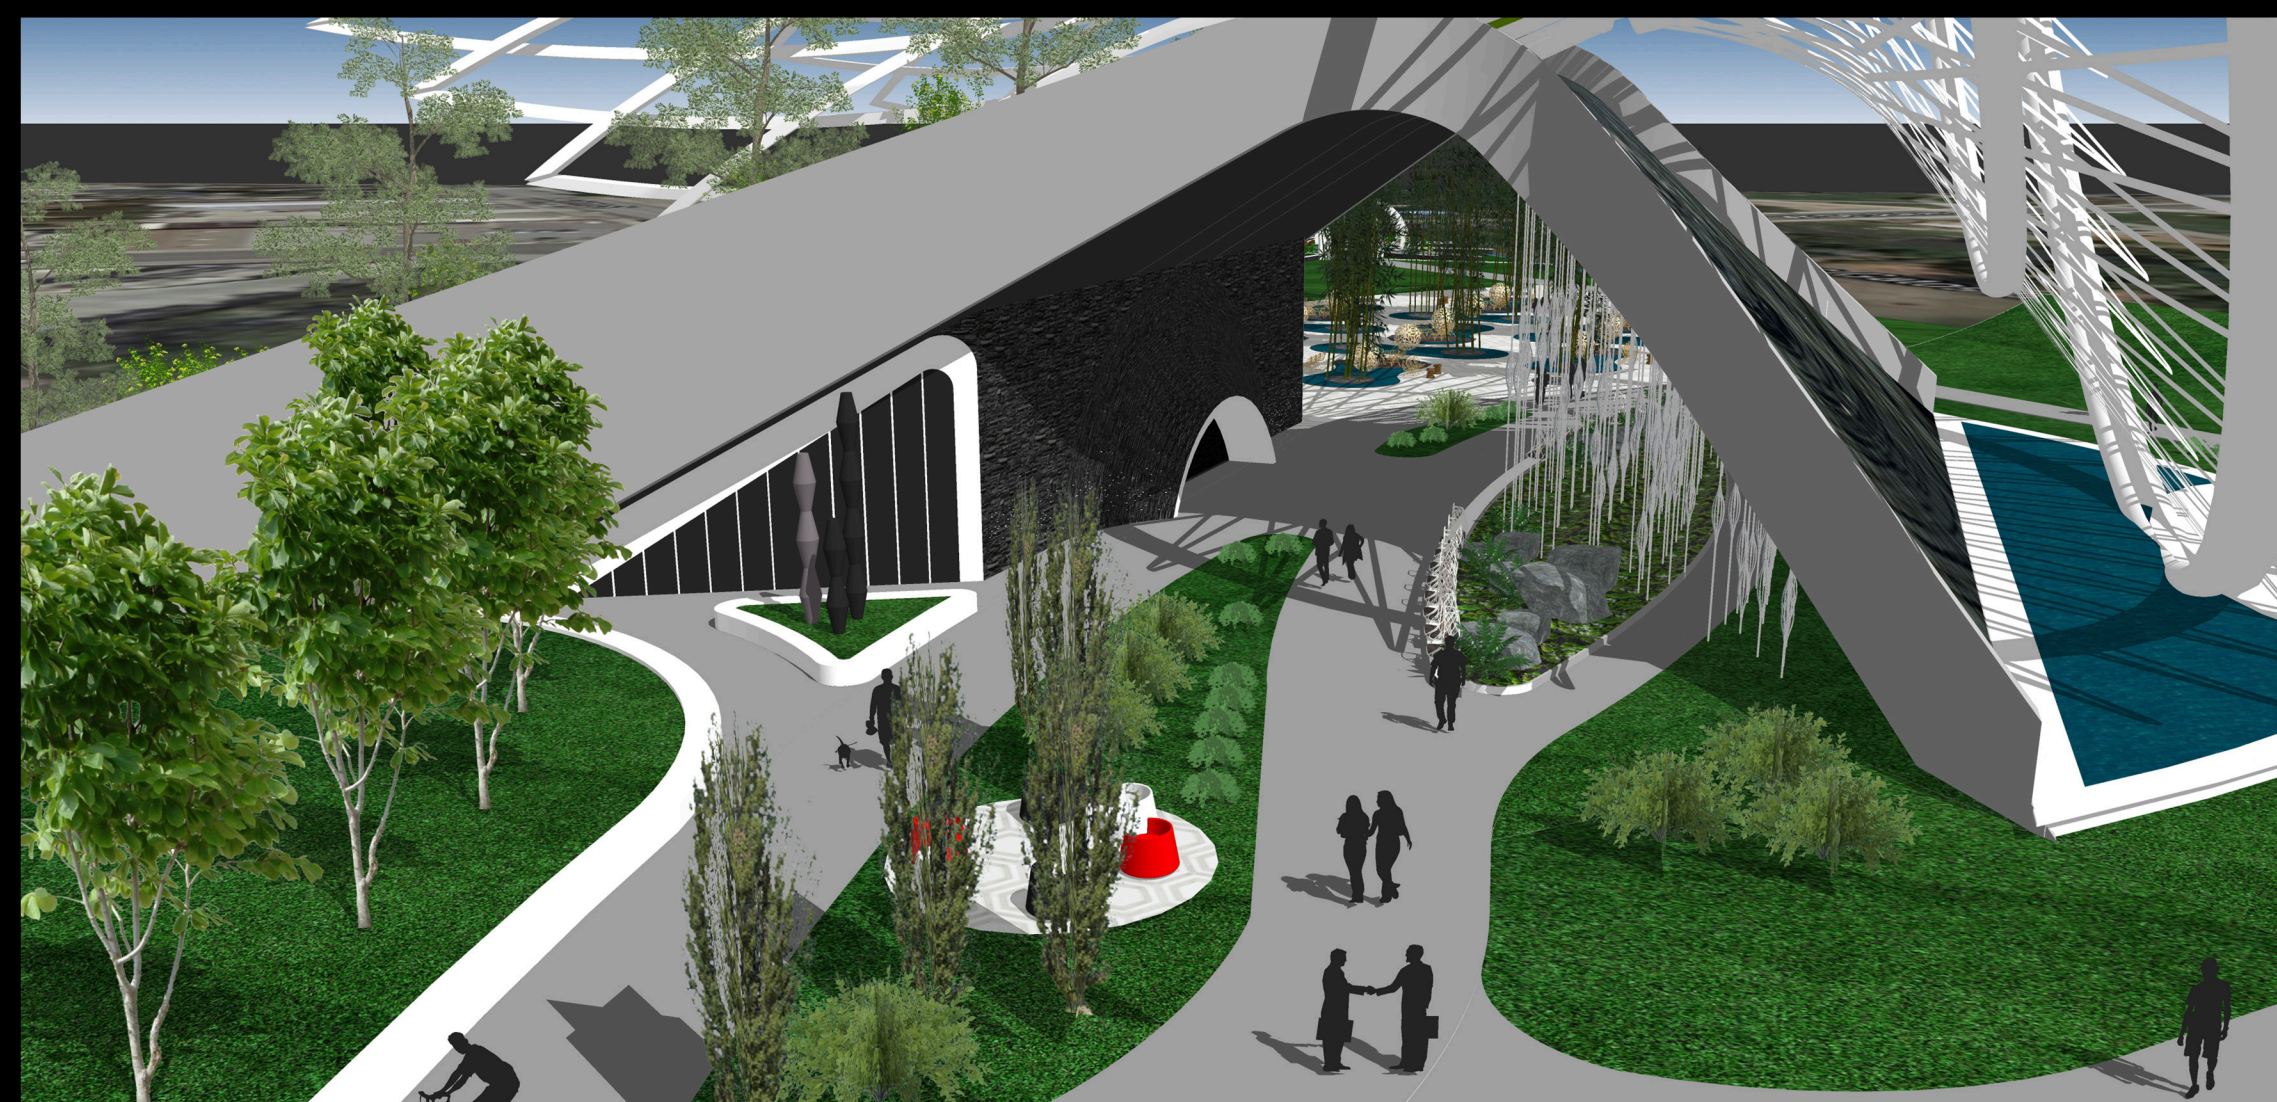

An interactive sculptural installation in the form of a megaphone icon, named The DreamCaster, metaphorically reverberates aspirations over the city.

DreamCaster Park is a revelation, a retreat, and a refuge where searchers dream and dreamers search.

## Inspire

On an individual level, the DreamCaster inspires dreamers to make the climb to the top, to shout their ideas from the megaphone in a civic rite of passage. It is a reminder that we all have a voice in this great city.

On a grand level, the DreamCaster is a celebration of how Silicon Valley inspires the world with the work that they broadcast across the planet, amplifying dreams as only the digital multiverse can do.

## Design

During the day, shadows dance across the surface. At night, projection mapping creates tendrils of light that emanate out from the central megaphone, capturing the ethereal essence of dreams in movement.