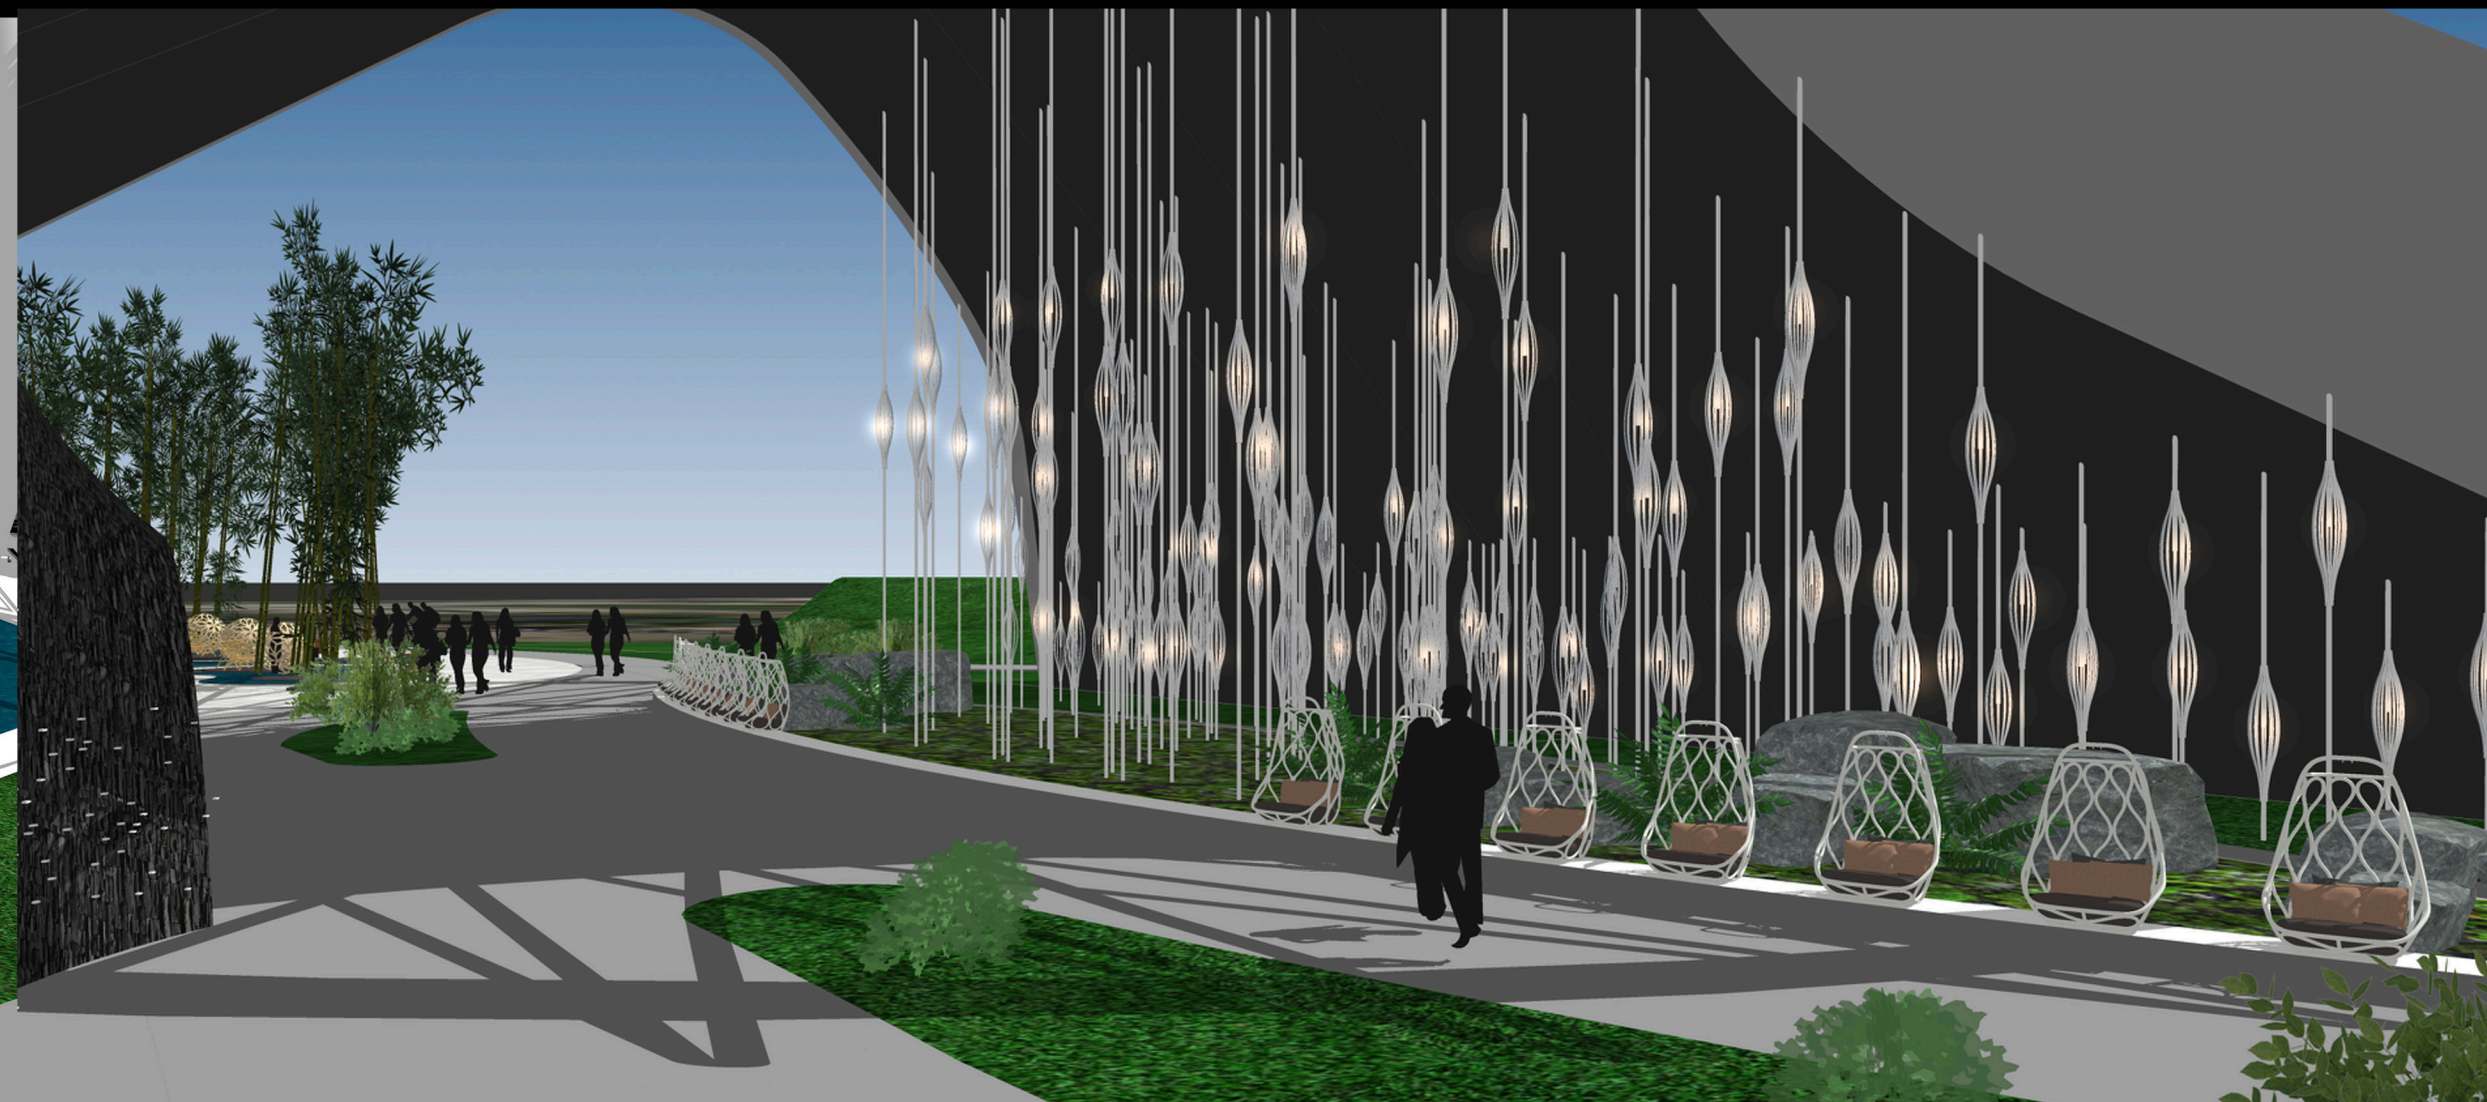

The Idea Forest

Lightbulbs hang at varying heights comprising The Idea Forest, symbolically lighting the way to knowledge.