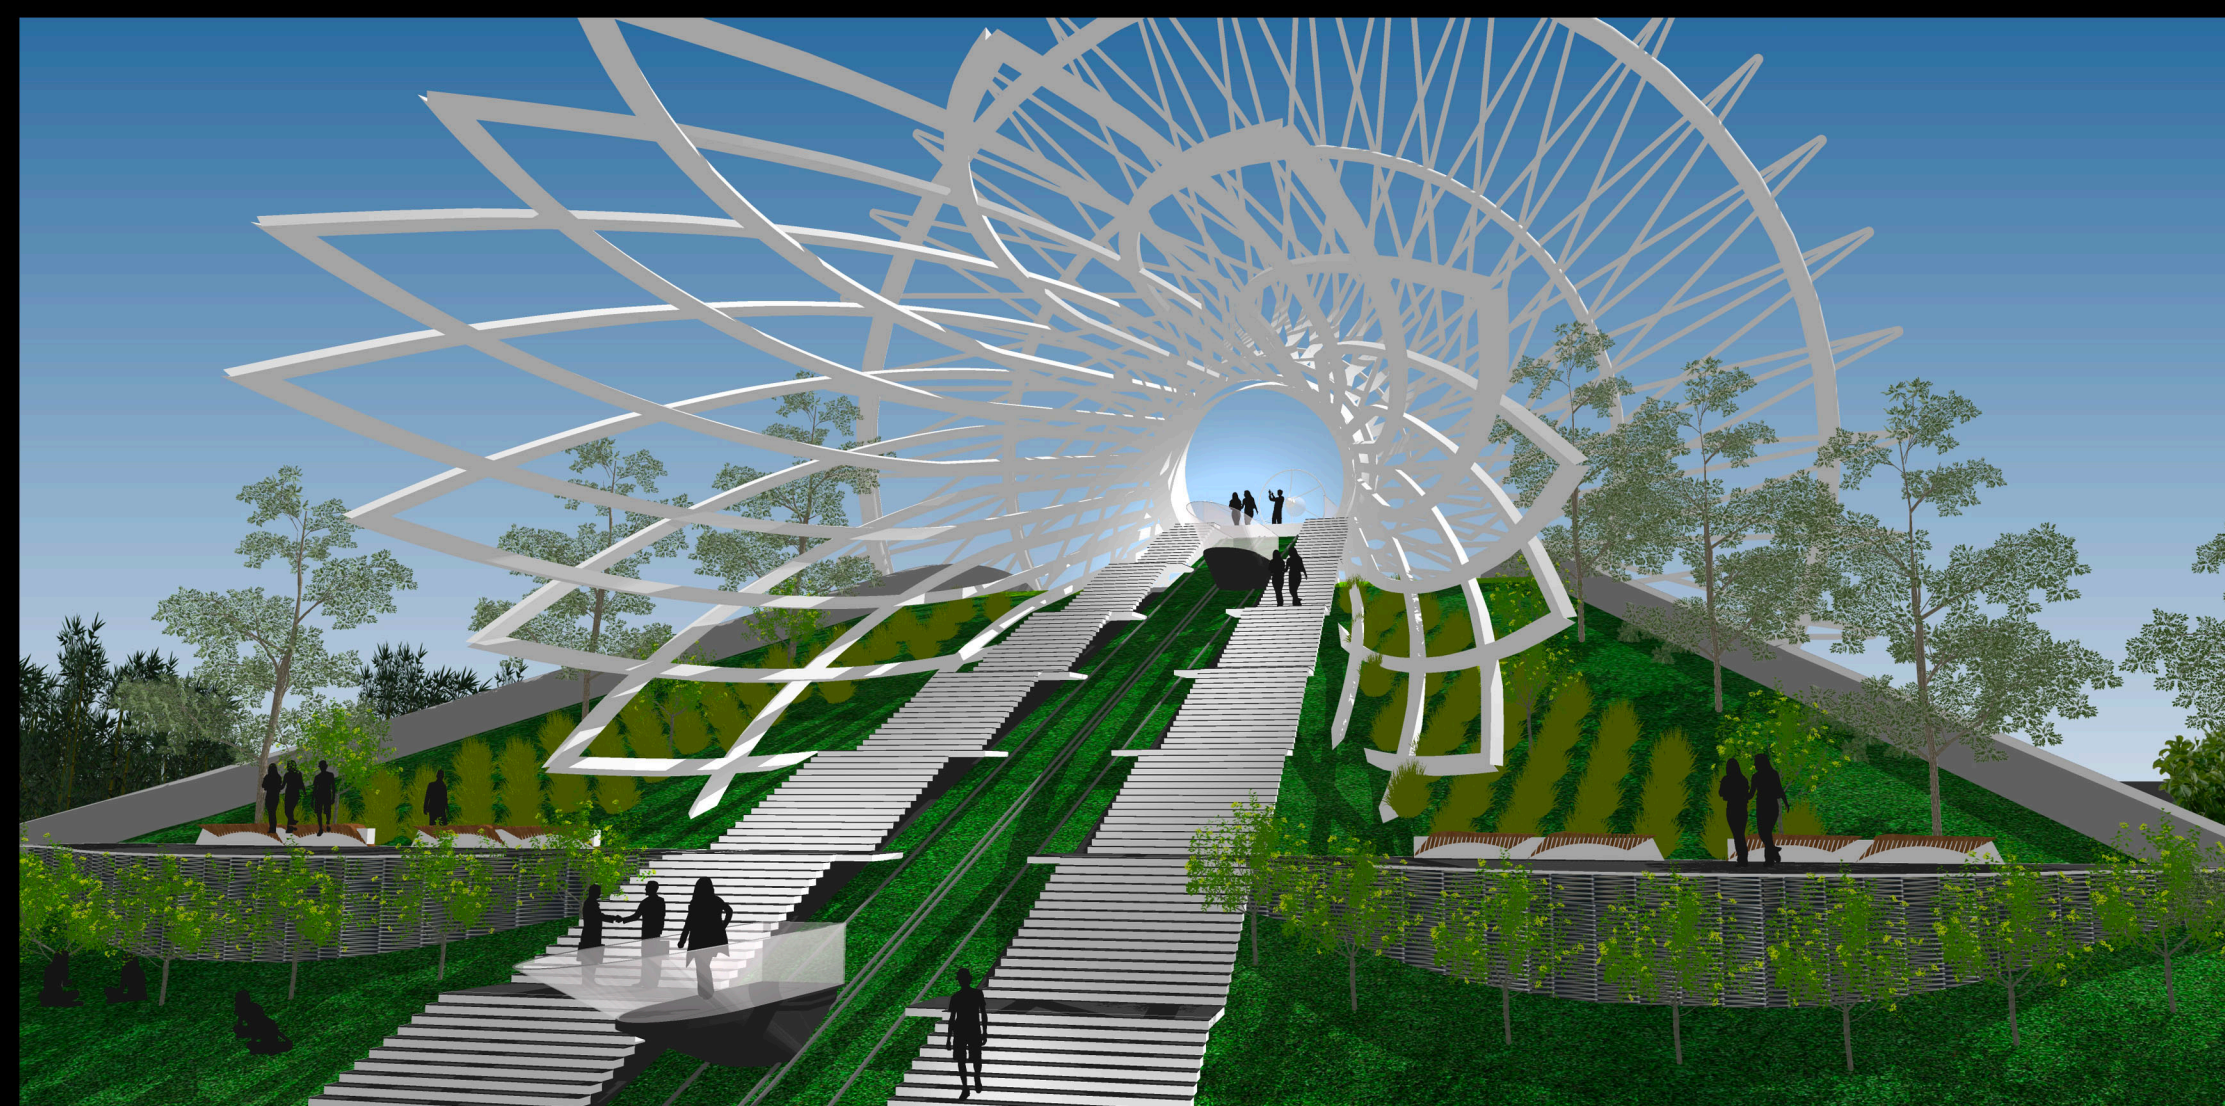

# DreamCaster

Silicon Valley, the epicenter of innovation, attracts dreamers from around the world, and DreamCaster Park is their first stop.

Dreamers are invited to broadcast their intent and arrival, as to bring one's dream to life requires it be set in motion, amplified by the echoes of those that have come before.

An interactive sculptural installation in the form of a megaphone icon, named The DreamCaster, metaphorically reverberates aspirations over the city.

DreamCaster Park is a revelation, a retreat, and a refuge where searchers dream and dreamers search.

## The Ascension

The Ascension is a metaphor inspiring idealists, influencing visionaries, and motivating dreamers. Here is an invitation to imagine; a challenge to strive; an objective to achieve. A funicular transports visitors to the pinnacle. No dreamer is excluded from the thrill of reaching the top.

## The Megaphone

At the zenith of the ascension is the megaphone, a larger than life creation inviting dreamers to broadcast their ideas to the world.