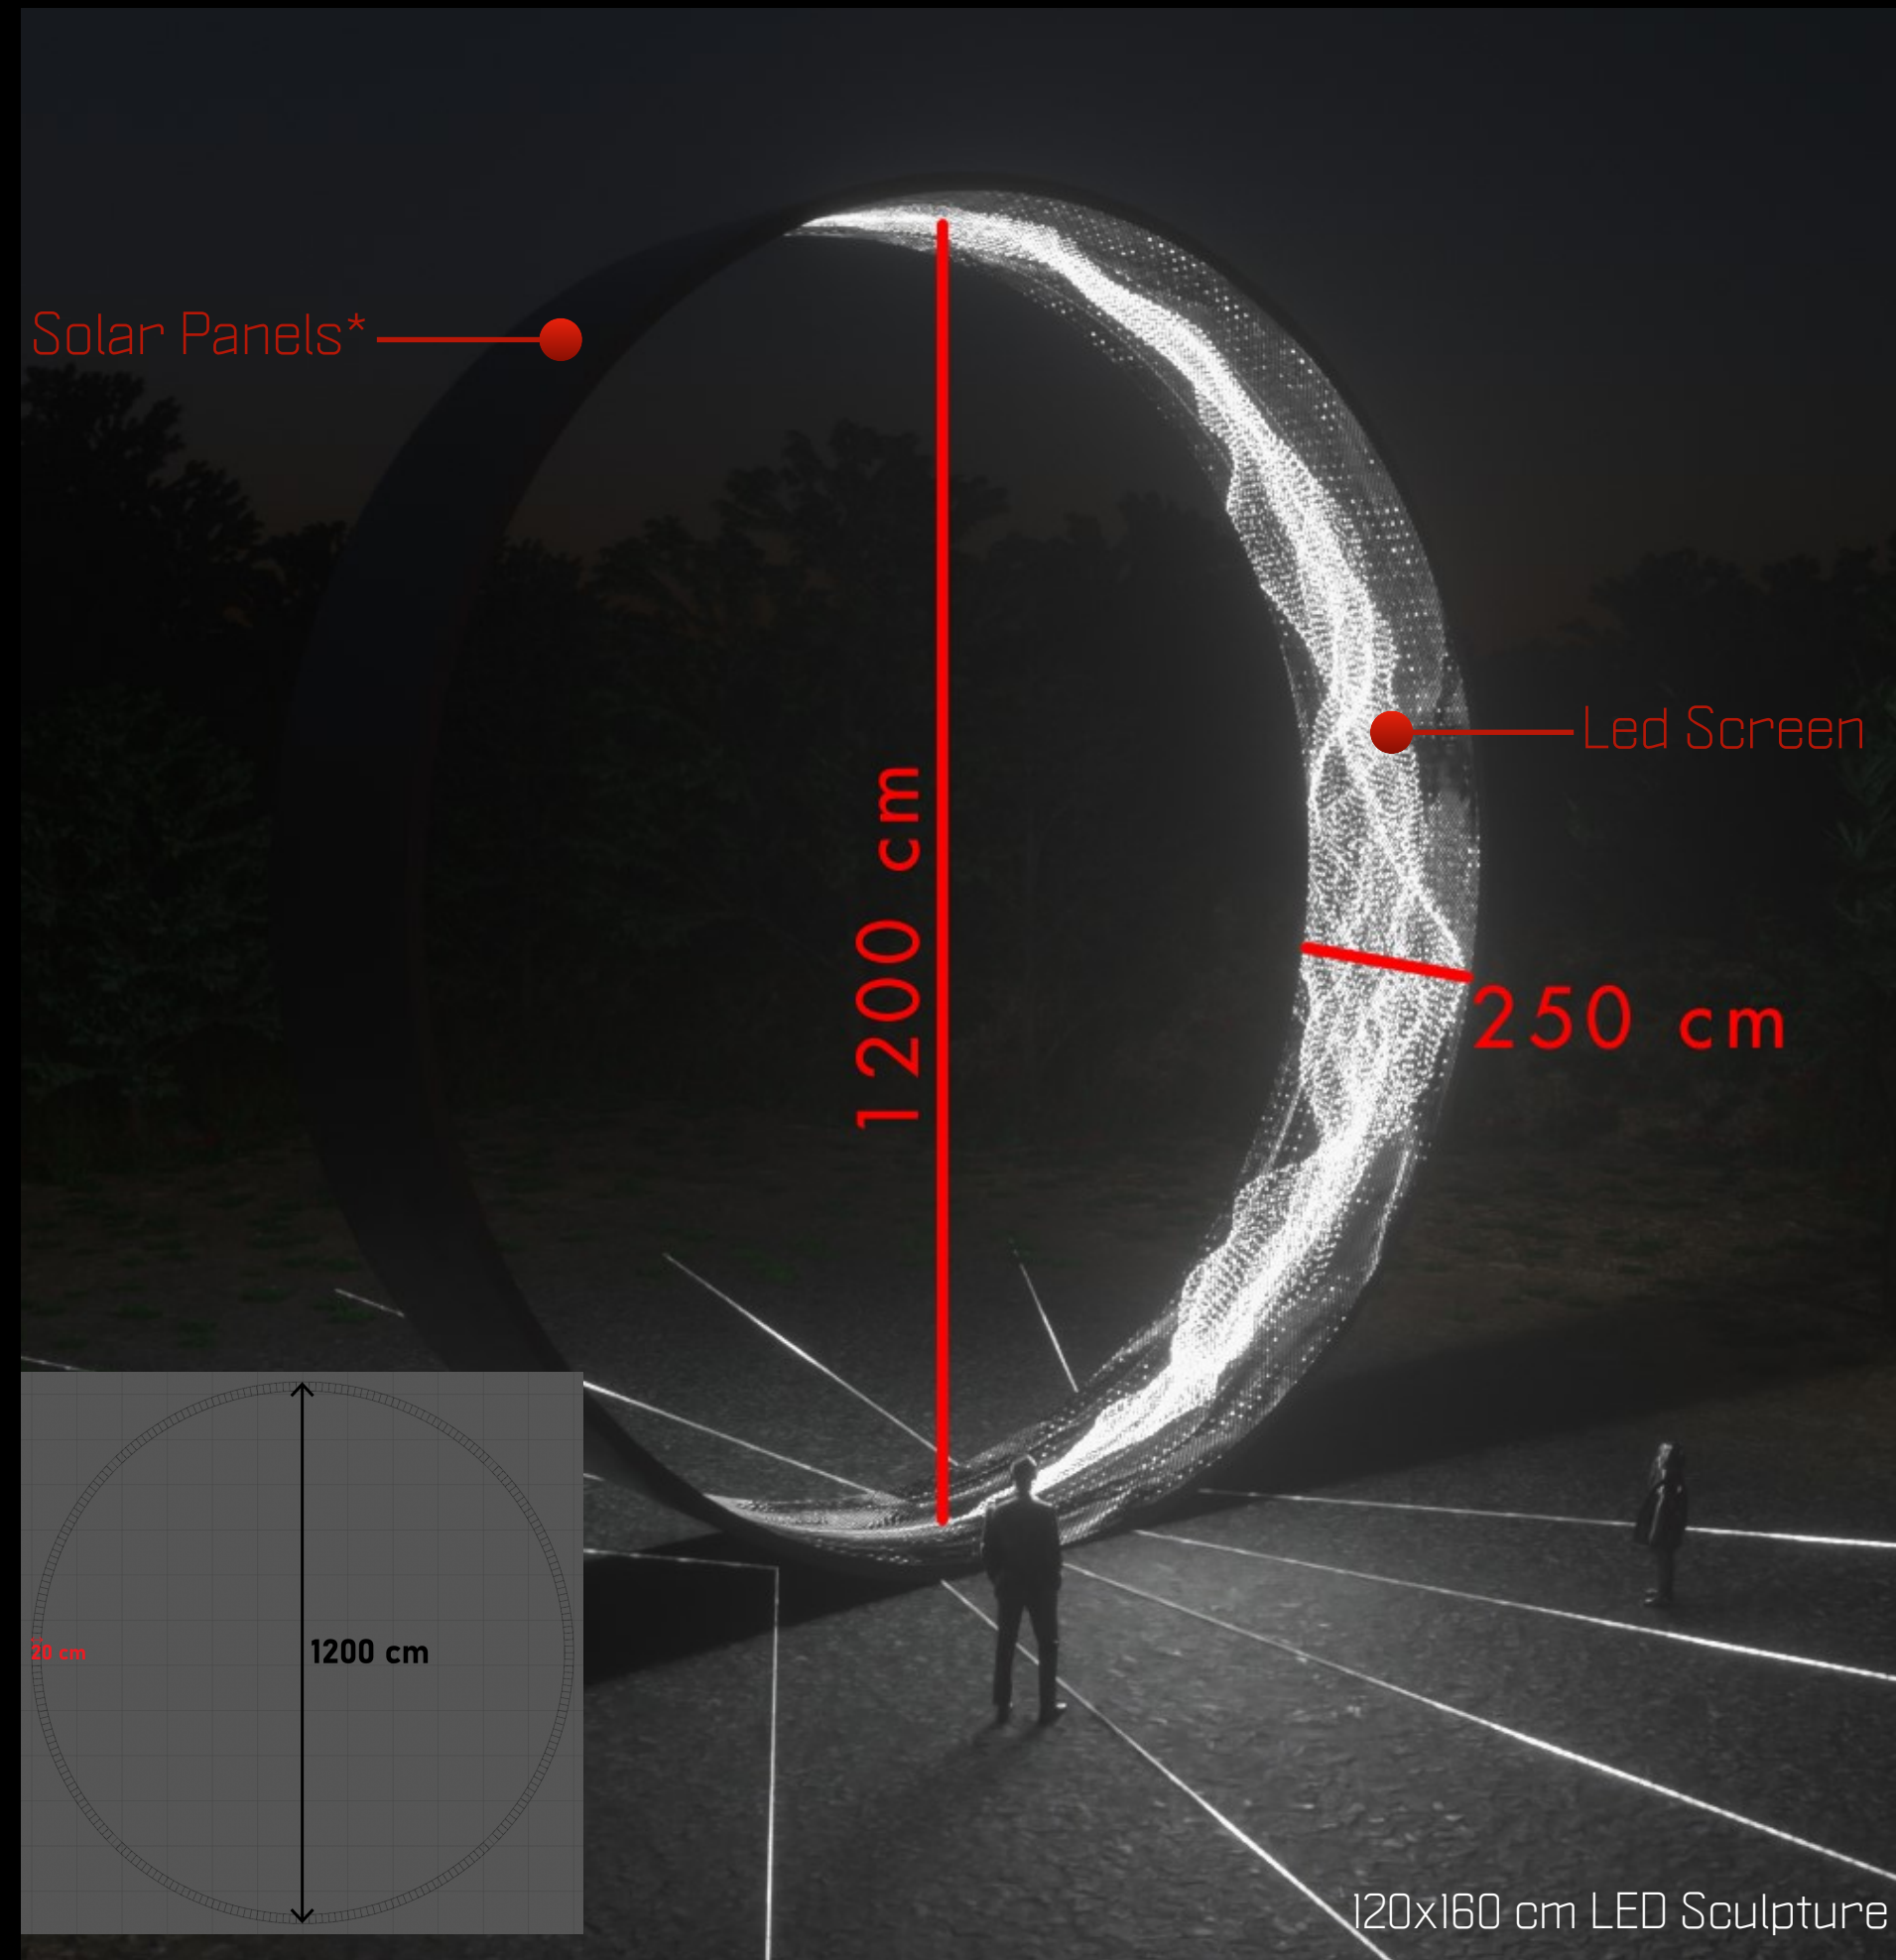

# AI DATAPORTAL\_BLACKHOLE

\* The exterior of the LED sculpture will be covered with solar panels. The sculpture will store its own energy during the day, thus giving an image at night.