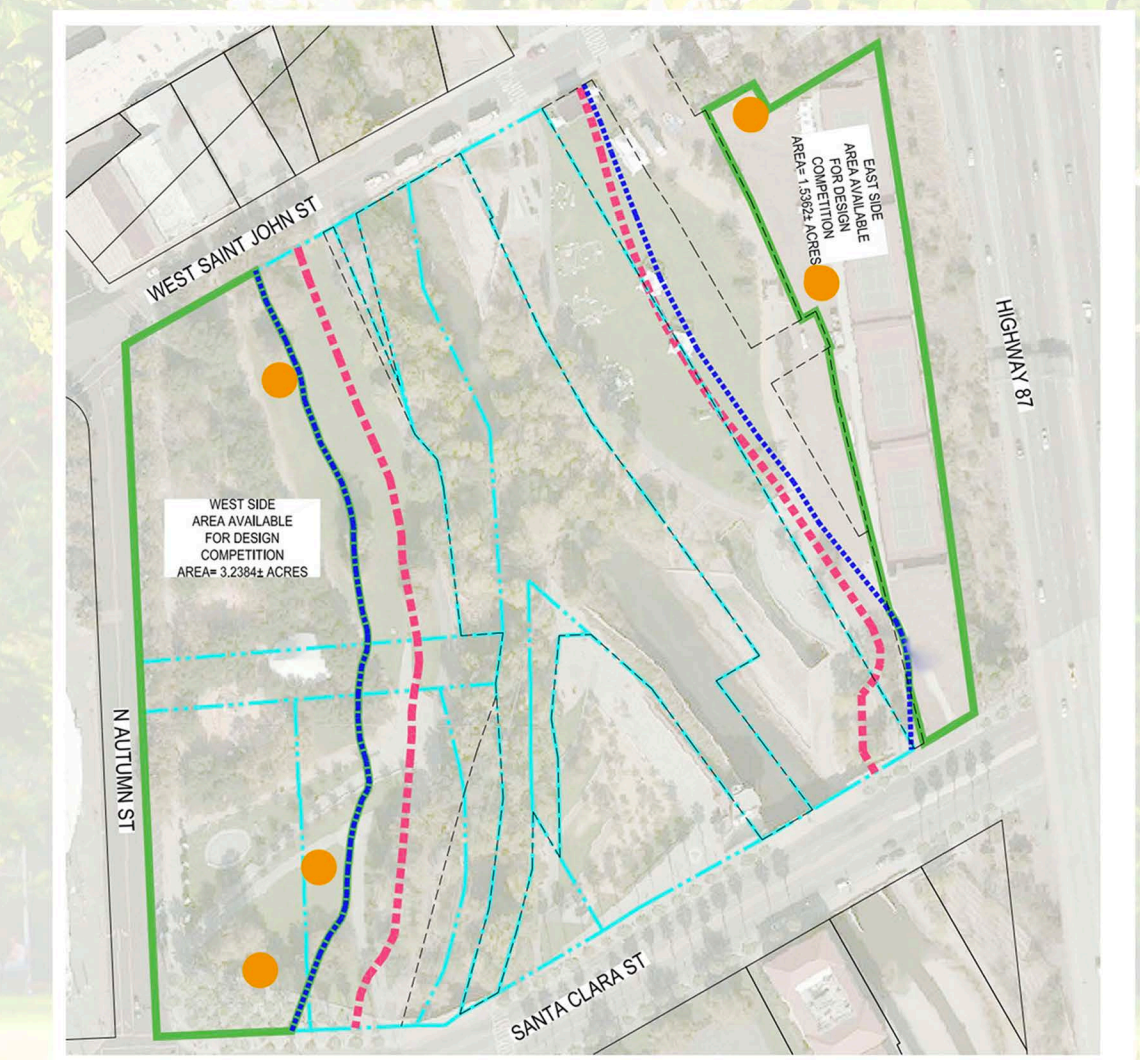

Sample of sand blasted pattern of tree branches on rusted waterjet cut steel

SKETCHES OF ANIMALS AND ITS CONSTELLATIONS

POSSIBLE VARIATIONS OF SURFACE AND COLORS
 - sand blasted plant pattern natural rust
 - painted solid colors
 - two variations from paintings from plants printed via porcelain enamel steel

Preliminary locations

Constellations

is made up of 5 free standing steel sculptures of animals with its constellation that you can see through. Each animals has its own symbolism and constellation: (*Rabbit- Lepus-* represents speed that makes you come very fast on your feet, reminding you to examine and use the tools we have within ourselves; *Whale- Cetus-* growth and progress and is renowned for it's soul songs that heal and enrich the soul; *Bear-Ursa Major,* protection-commitment, courage and physical strength; *Fox- Vulpecula-*ability to move fast to overcome resistance and obstacles; *Crane- Grus-* happiness, longevity and good fortune. I envision this sculptures will create a hopeful fantastical atmosphere giving hope while creating a meditative environment referencing the flora / fauna and spirit of San Jose.

CONSTELLATIONS

Sandblasted Rusted Waterjet Cut Steel Sculptures