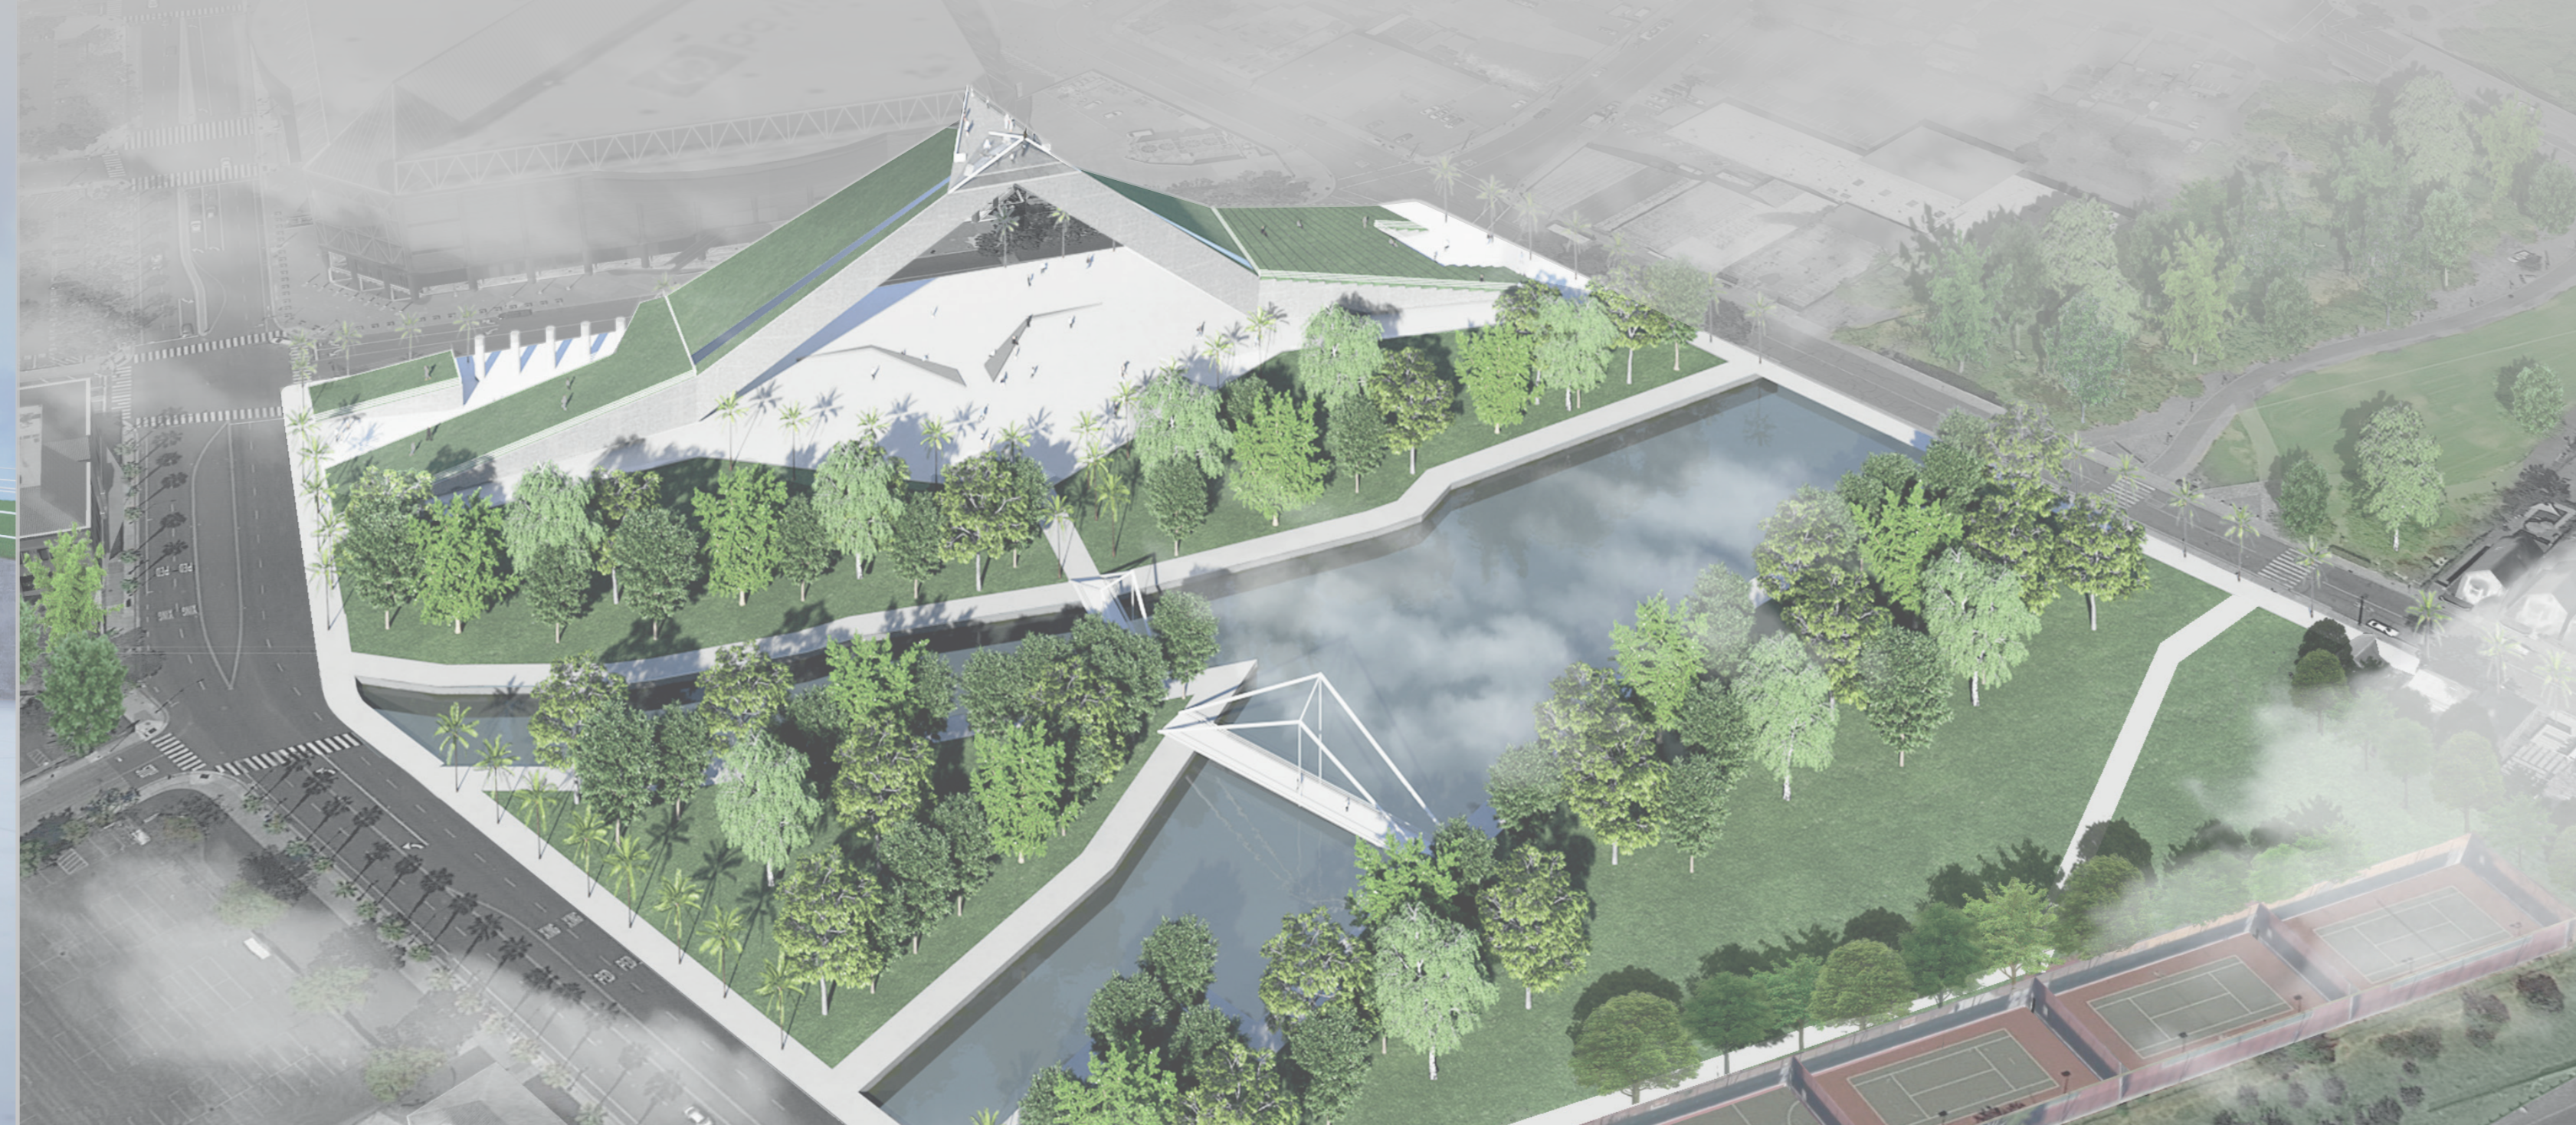

A GATE

Where does it lead?
IT SEEMS A PASSAGE
TO THE PROGRESS

A RIVER

Does it impair the landscape?
NO, IT NATURALLY FLOWS LIKE A GREEN RIVER
AT THE CONFLUENCE

A BRIDGE

May I cross it?
YES, IT CAN MAKE YOU CROSS
FROM THE PAST TO THE FUTURE

AN ALPHA

What does it look like?
AN ANCIENT POWERFUL SYMBOL
THAT REPRESENTS INNOVATION

URBAN PLANNING

BLOCK PLACEMENT

FRONT ORIENTATION

SHAPING

CONFLUENCE CUT

BARRIER EMPTYING

GREEN

The symbol Alpha is full of metaphorical meanings that perfectly matches the history and the future of the Silicon Valley. The building shape aims at elevating its presence to something higher, not only in physical terms...

The homogeneously distributed lighting of the covered square -from top to bottom- integrated under the building embossment

The access to the Guadalupe River Park: a stately doorway to a new green future