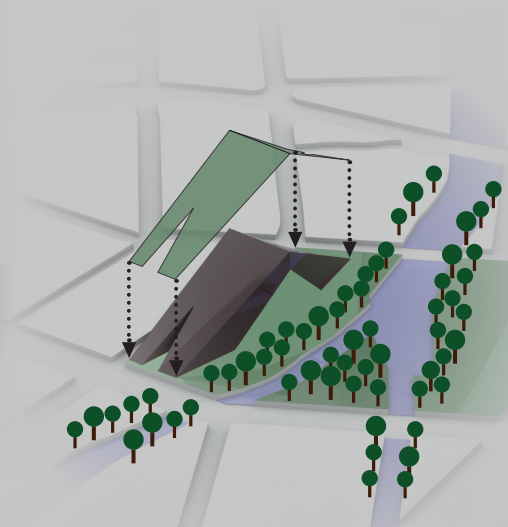

A GATE

Where does it lead?
IT SEEMS A PASSAGE
TO THE PROGRESS

A RIVER

Does it impair the landscape?
NO, IT NATURALLY FLOWS LIKE A GREEN RIVER
AT THE CONFLUENCE

A BRIDGE

May I cross it?
YES, IT CAN MAKE YOU CROSS
FROM THE PAST TO THE FUTURE

AN ALPHA

What does it look like?
AN ANCIENT POWERFUL SYMBOL
THAT REPRESENTS INNOVATION

URBAN PLANNING

BLOCK PLACEMENT

FRONT ORIENTATION

SHAPING

CONFLUENCE CUT

BARRIER EMPTYING

GREEN

The symbol Alpha is full of metaphorical meanings that perfectly matches the history and the future of the Silicon Valley. The building shape aims at elevating its presence to something higher, not only in physical terms...

The homogeneously distributed lighting of the covered square -from top to bottom- integrated under the building embossment

The access to the Guadalupe River Park: a stately doorway to a new green future