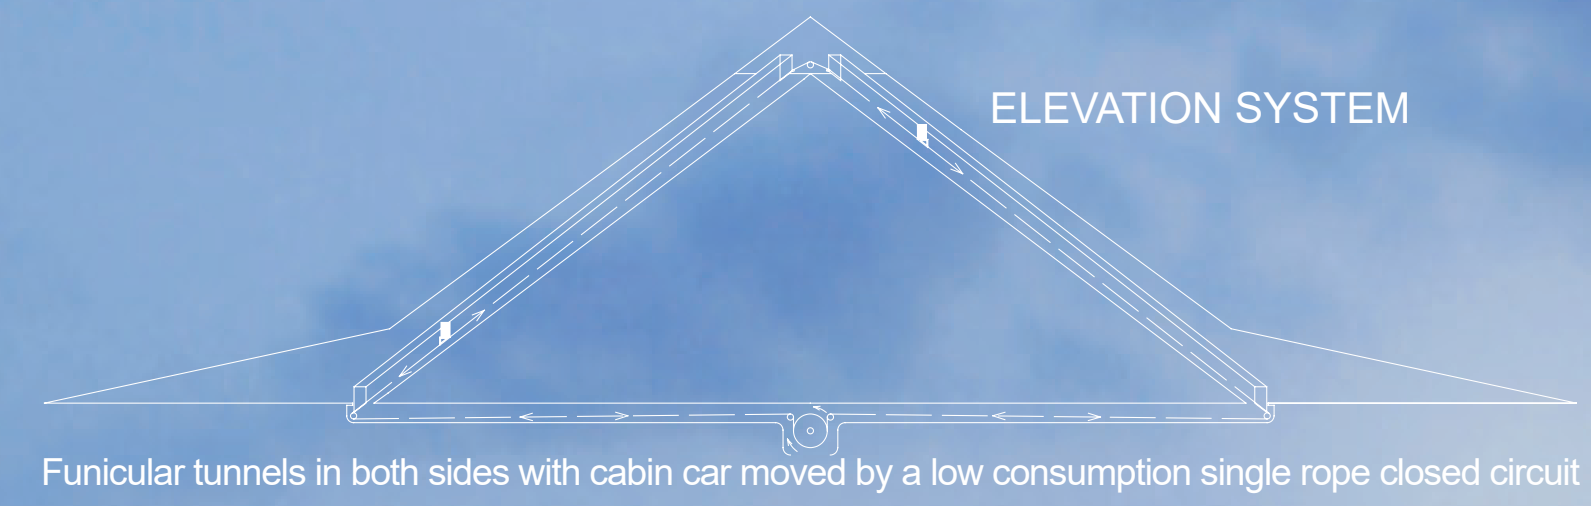

A GATE

Where does it lead?
IT SEEMS A PASSAGE
TO THE PROGRESS

A RIVER

Does it impair the landscape?
NO, IT NATURALLY FLOWS LIKE A GREEN RIVER
AT THE CONFLUENCE

A BRIDGE

May I cross it?
YES, IT CAN MAKE YOU CROSS
FROM THE PAST TO THE FUTURE

AN ALPHA

What does it look like?
AN ANCIENT POWERFUL SYMBOL
THAT REPRESENTS INNOVATION

URBAN PLANNING

BLOCK PLACEMENT

FRONT ORIENTATION

SHAPING

CONFLUENCE CUT

BARRIER EMPTYING

The homogeneously distributed lighting of the covered square -from top to bottom- integrated under the building embossment

The access to the Guadalupe River Park: a stately doorway to a new green future