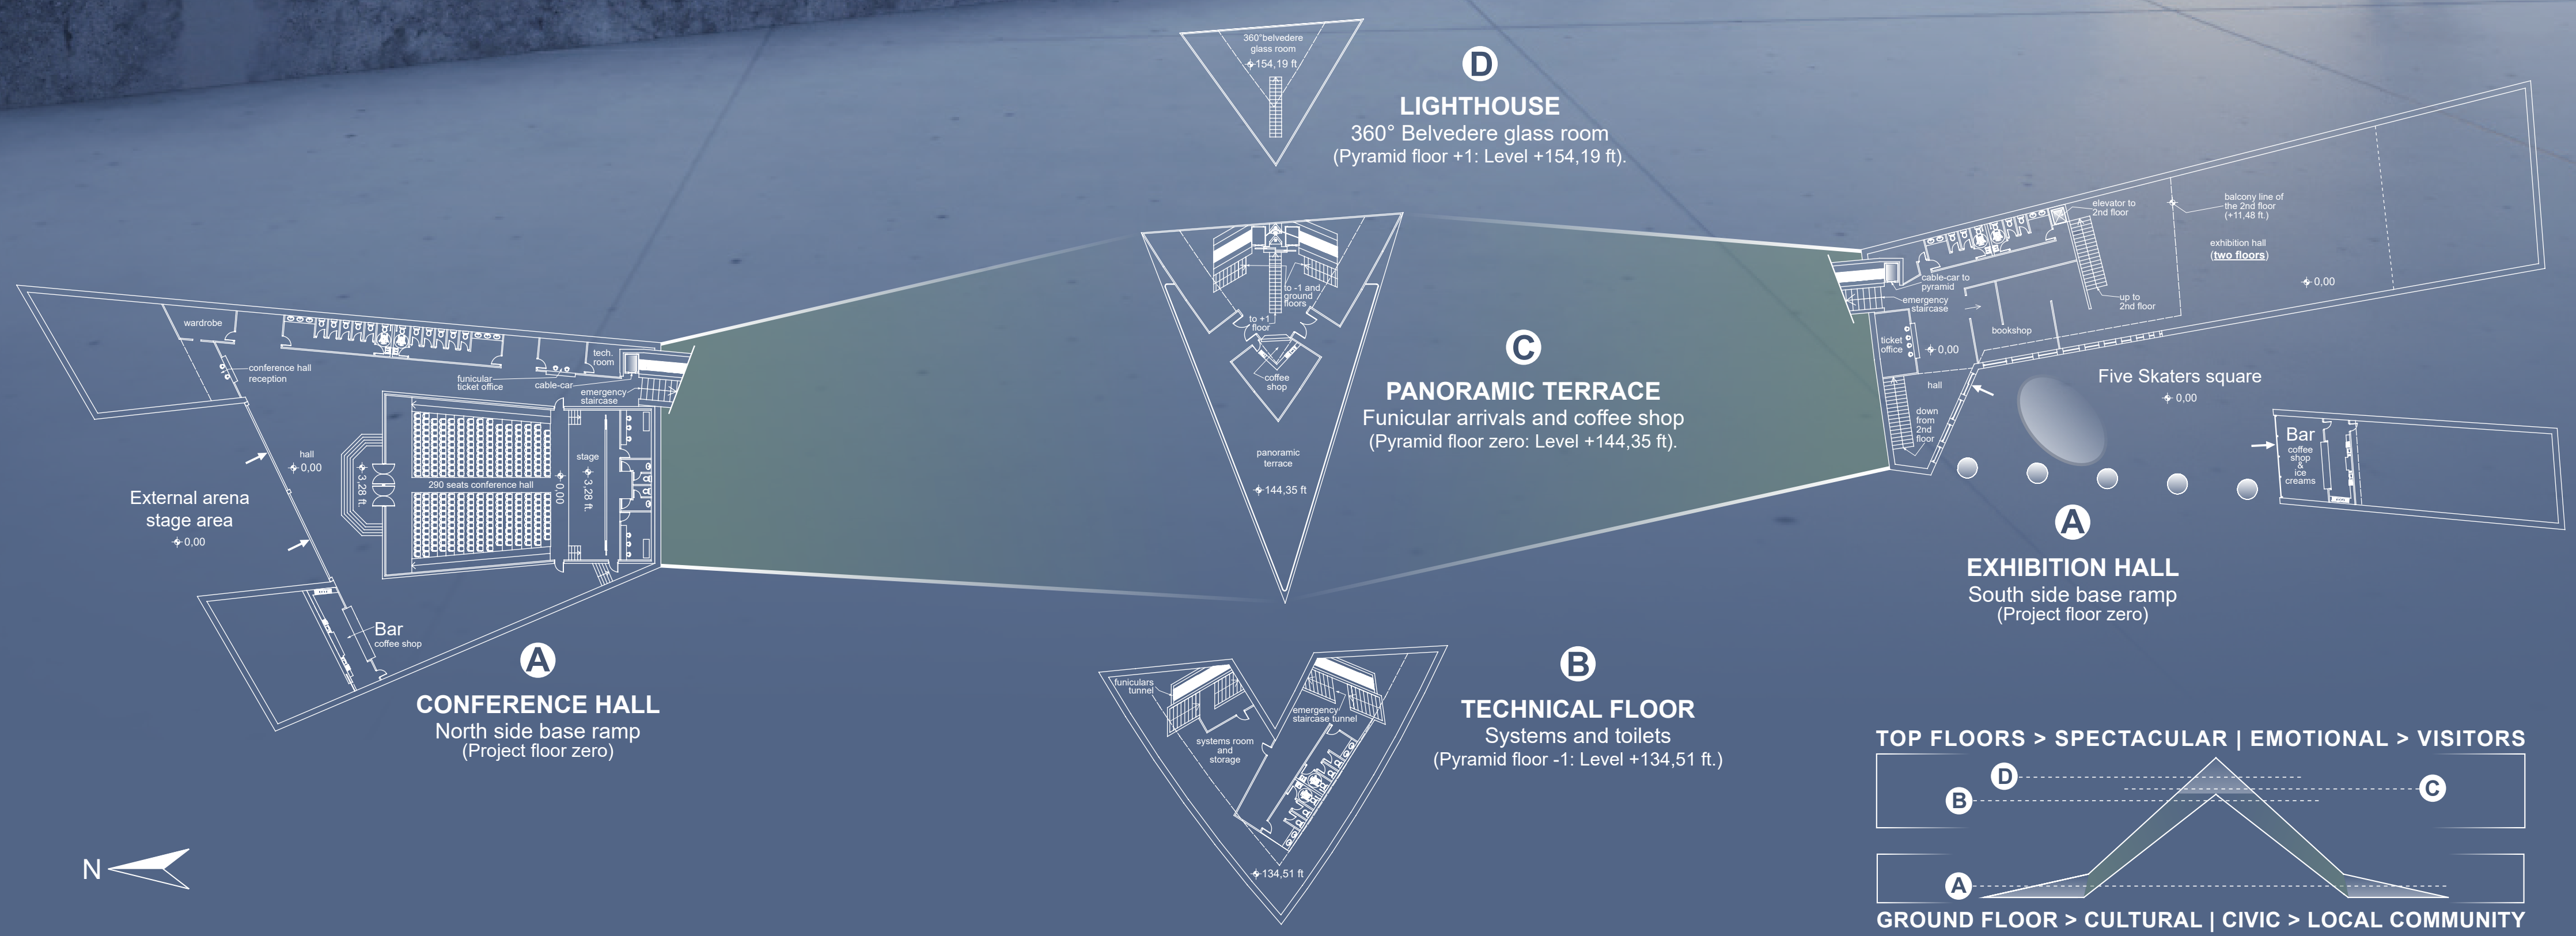

A GATE

Where does it lead?
IT SEEMS A PASSAGE
TO THE PROGRESS

A RIVER

Does it impair the landscape?
NO, IT NATURALLY FLOWS LIKE A GREEN RIVER
AT THE CONFLUENCE

A BRIDGE

May I cross it?
YES, IT CAN MAKE YOU CROSS
FROM THE PAST TO THE FUTURE

AN ALPHA

What does it look like?
AN ANCIENT POWERFUL SYMBOL
THAT REPRESENTS INNOVATION

URBAN PLANNING

BLOCK PLACEMENT

FRONT ORIENTATION

SHAPING

CONFLUENCE CUT

BARRIER EMPTYING

GREEN

The symbol Alpha is full of metaphorical meanings that perfectly matches the history and the future of the Silicon Valley. The building shape aims at elevating its presence to something higher, not only in physical terms...

The homogeneously distributed lighting of the covered square -from top to bottom- integrated under the building embossment

The access to the Guadalupe River Park: a stately doorway to a new green future