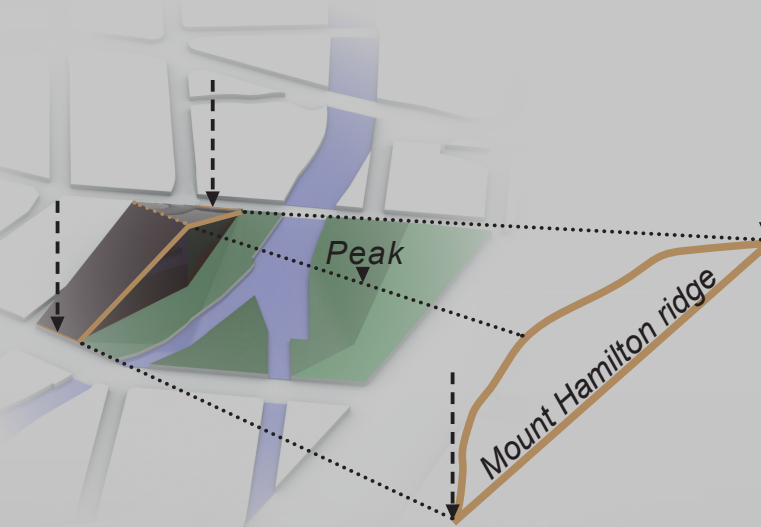

A GATE

Where does it lead?
IT SEEMS A PASSAGE
TO THE PROGRESS

A RIVER

Does it impair the landscape?
NO, IT NATURALLY FLOWS LIKE A GREEN RIVER
AT THE CONFLUENCE

A BRIDGE

May I cross it?
YES, IT CAN MAKE YOU CROSS
FROM THE PAST TO THE FUTURE

AN ALPHA

What does it look like?
AN ANCIENT POWERFUL SYMBOL
THAT REPRESENTS INNOVATION

URBAN PLANNING

BLOCK PLACEMENT

FRONT ORIENTATION

SHAPING

CONFLUENCE CUT

BARRIER EMPTYING

GREEN

The symbol Alpha is full of metaphorical meanings that perfectly matches the history and the future of the Silicon Valley. The building shape aims at elevating its presence to something higher, not only in physical terms...

The homogeneously distributed lighting of the covered square -from top to bottom- integrated under the building embossment

The access to the Guadalupe River Park: a stately doorway to a new green future