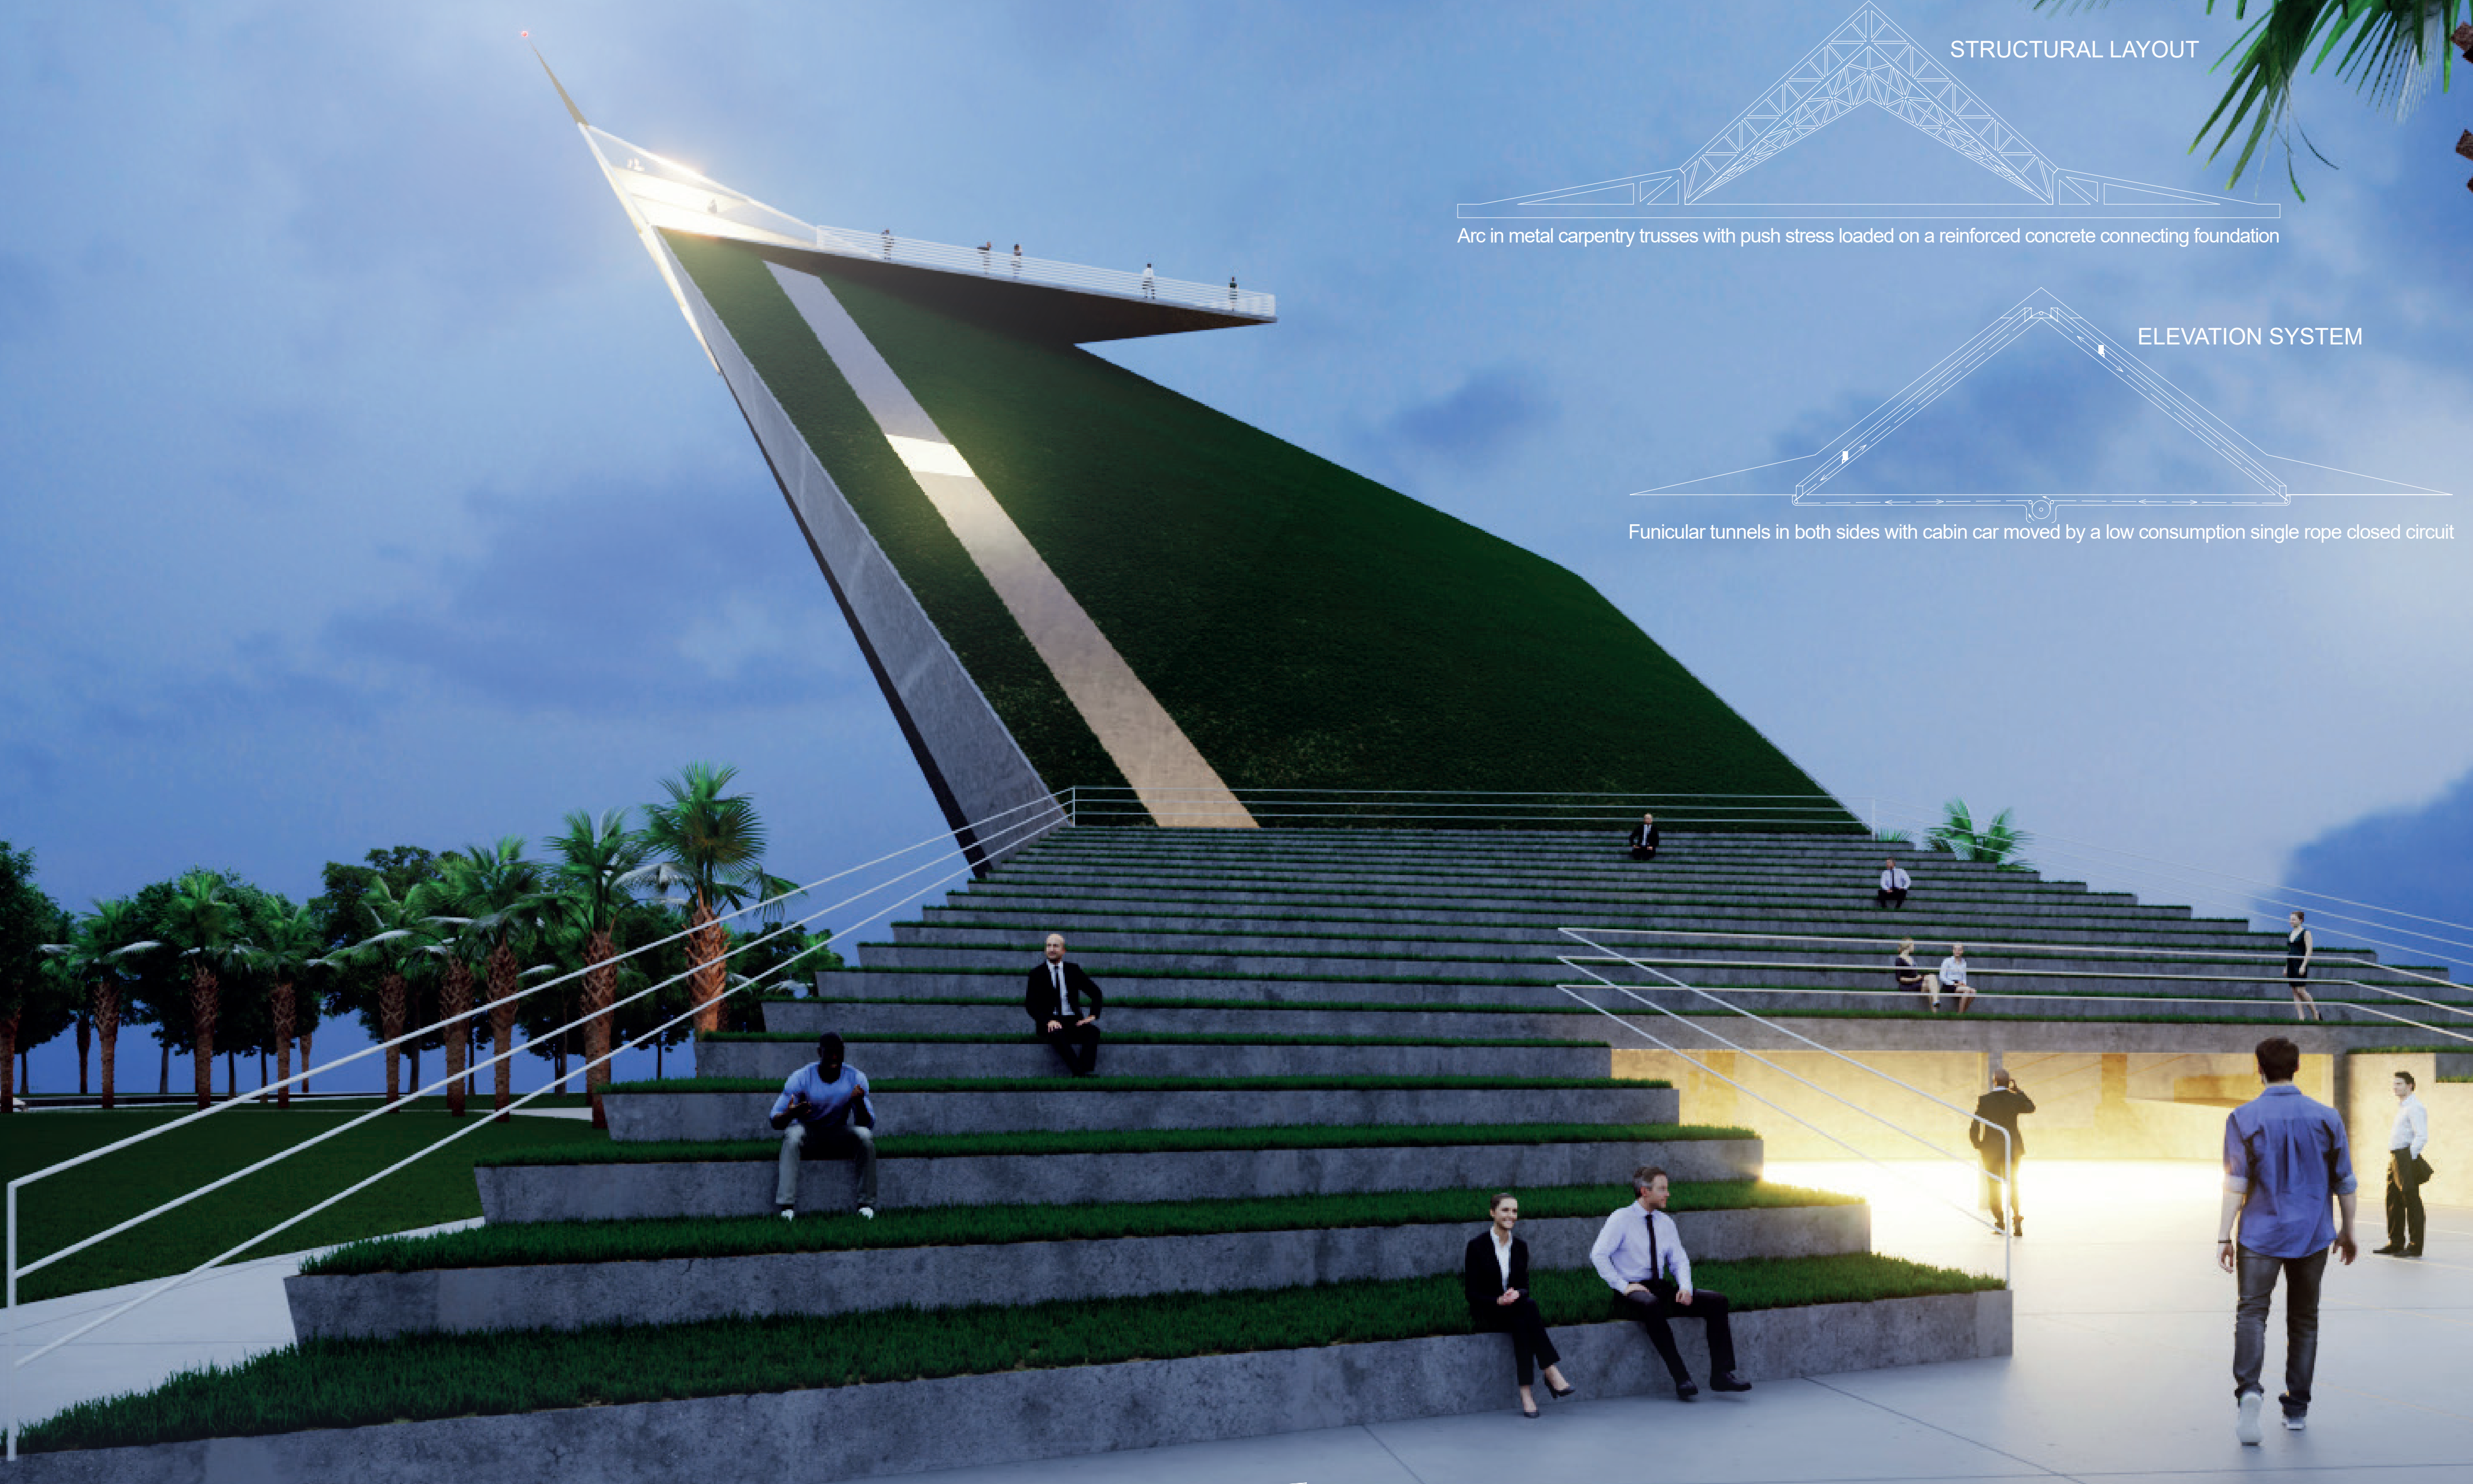

A GATE

Where does it lead?
IT SEEMS A PASSAGE
TO THE PROGRESS

A RIVER

Does it impair the landscape?
NO, IT NATURALLY FLOWS LIKE A GREEN RIVER
AT THE CONFLUENCE

A BRIDGE

May I cross it?
YES, IT CAN MAKE YOU CROSS
FROM THE PAST TO THE FUTURE

AN ALPHA

What does it look like?
AN ANCIENT POWERFUL SYMBOL
THAT REPRESENTS INNOVATION

URBAN PLANNING

BLOCK PLACEMENT

FRONT ORIENTATION

SHAPING

CONFLUENCE CUT

BARRIER EMPTYING

GREEN

The symbol Alpha is full of metaphorical meanings that perfectly matches the history and the future of the Silicon Valley. The building shape aims at elevating its presence to something higher, not only in physical terms...

The homogeneously distributed lighting of the covered square -from top to bottom- integrated under the building embossment

The access to the Guadalupe River Park: a stately doorway to a new green future