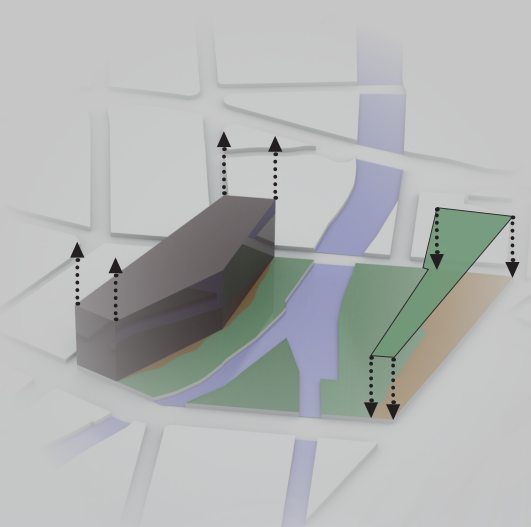

A GATE

Where does it lead?
IT SEEMS A PASSAGE
TO THE PROGRESS

A RIVER

Does it impair the landscape?
NO, IT NATURALLY FLOWS LIKE A GREEN RIVER
AT THE CONFLUENCE

A BRIDGE

May I cross it?
YES, IT CAN MAKE YOU CROSS
FROM THE PAST TO THE FUTURE

AN ALPHA

What does it look like?
AN ANCIENT POWERFUL SYMBOL
THAT REPRESENTS INNOVATION

URBAN PLANNING

BLOCK PLACEMENT

FRONT ORIENTATION

SHAPING

CONFLUENCE CUT

BARRIER EMPTYING

GREEN

The symbol Alpha is full of metaphorical meanings that perfectly matches the history and the future of the Silicon Valley. The building shape aims at elevating its presence to something higher, not only in physical terms...

The homogeneously distributed lighting of the covered square -from top to bottom- integrated under the building embossment

The access to the Guadalupe River Park: a stately doorway to a new green future