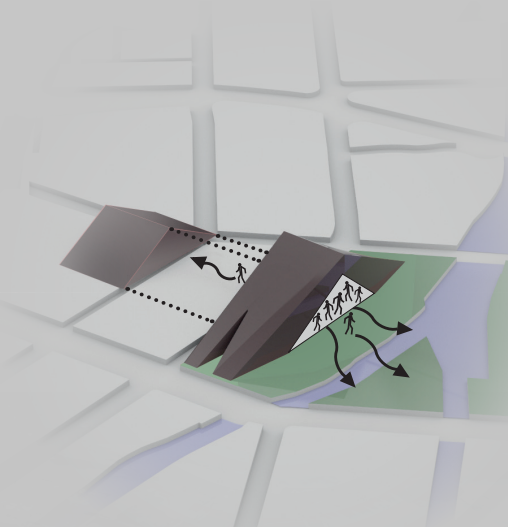

A GATE

Where does it lead?
IT SEEMS A PASSAGE
TO THE PROGRESS

A RIVER

Does it impair the landscape?
NO, IT NATURALLY FLOWS LIKE A GREEN RIVER
AT THE CONFLUENCE

A BRIDGE

May I cross it?
YES, IT CAN MAKE YOU CROSS
FROM THE PAST TO THE FUTURE

AN ALPHA

What does it look like?
AN ANCIENT POWERFUL SYMBOL
THAT REPRESENTS INNOVATION

URBAN PLANNING

BLOCK PLACEMENT

FRONT ORIENTATION

SHAPING

CONFLUENCE CUT

BARRIER EMPTYING

GREEN

The symbol Alpha is full of metaphorical meanings that perfectly matches the history and the future of the Silicon Valley. The building shape aims at elevating its presence to something higher, not only in physical terms...

The homogeneously distributed lighting of the covered square -from top to bottom- integrated under the building embossment

The access to the Guadalupe River Park: a stately doorway to a new green future