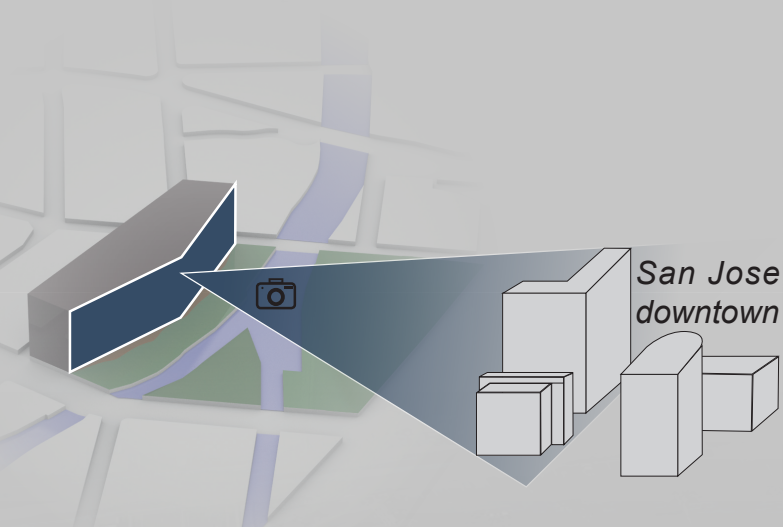

A GATE

Where does it lead?
IT SEEMS A PASSAGE
TO THE PROGRESS

A RIVER

Does it impair the landscape?
NO, IT NATURALLY FLOWS LIKE A GREEN RIVER
AT THE CONFLUENCE

A BRIDGE

May I cross it?
YES, IT CAN MAKE YOU CROSS
FROM THE PAST TO THE FUTURE

AN ALPHA

What does it look like?
AN ANCIENT POWERFUL SYMBOL
THAT REPRESENTS INNOVATION

URBAN PLANNING

BLOCK PLACEMENT

FRONT ORIENTATION

SHAPING

CONFLUENCE CUT

BARRIER EMPTYING

GREEN

The symbol Alpha is full of metaphorical meanings that perfectly matches the history and the future of the Silicon Valley. The building shape aims at elevating its presence to something higher, not only in physical terms...

The homogeneously distributed lighting of the covered square -from top to bottom- integrated under the building embossment

The access to the Guadalupe River Park: a stately doorway to a new green future