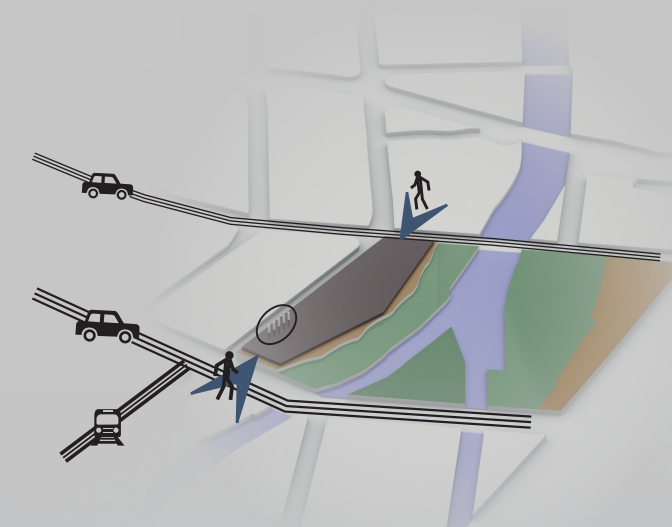

A GATE

Where does it lead?
IT SEEMS A PASSAGE
TO THE PROGRESS

A RIVER

Does it impair the landscape?
NO, IT NATURALLY FLOWS LIKE A GREEN RIVER
AT THE CONFLUENCE

A BRIDGE

May I cross it?
YES, IT CAN MAKE YOU CROSS
FROM THE PAST TO THE FUTURE

AN ALPHA

What does it look like?
AN ANCIENT POWERFUL SYMBOL
THAT REPRESENTS INNOVATION

URBAN PLANNING

BLOCK PLACEMENT

FRONT ORIENTATION

SHAPING

CONFLUENCE CUT

BARRIER EMPTYING

GREEN

The symbol Alpha is full of metaphorical meanings that perfectly matches the history and the future of the Silicon Valley. The building shape aims at elevating its presence to something higher, not only in physical terms...

The homogeneously distributed lighting of the covered square -from top to bottom- integrated under the building embossment

The access to the Guadalupe River Park: a stately doorway to a new green future