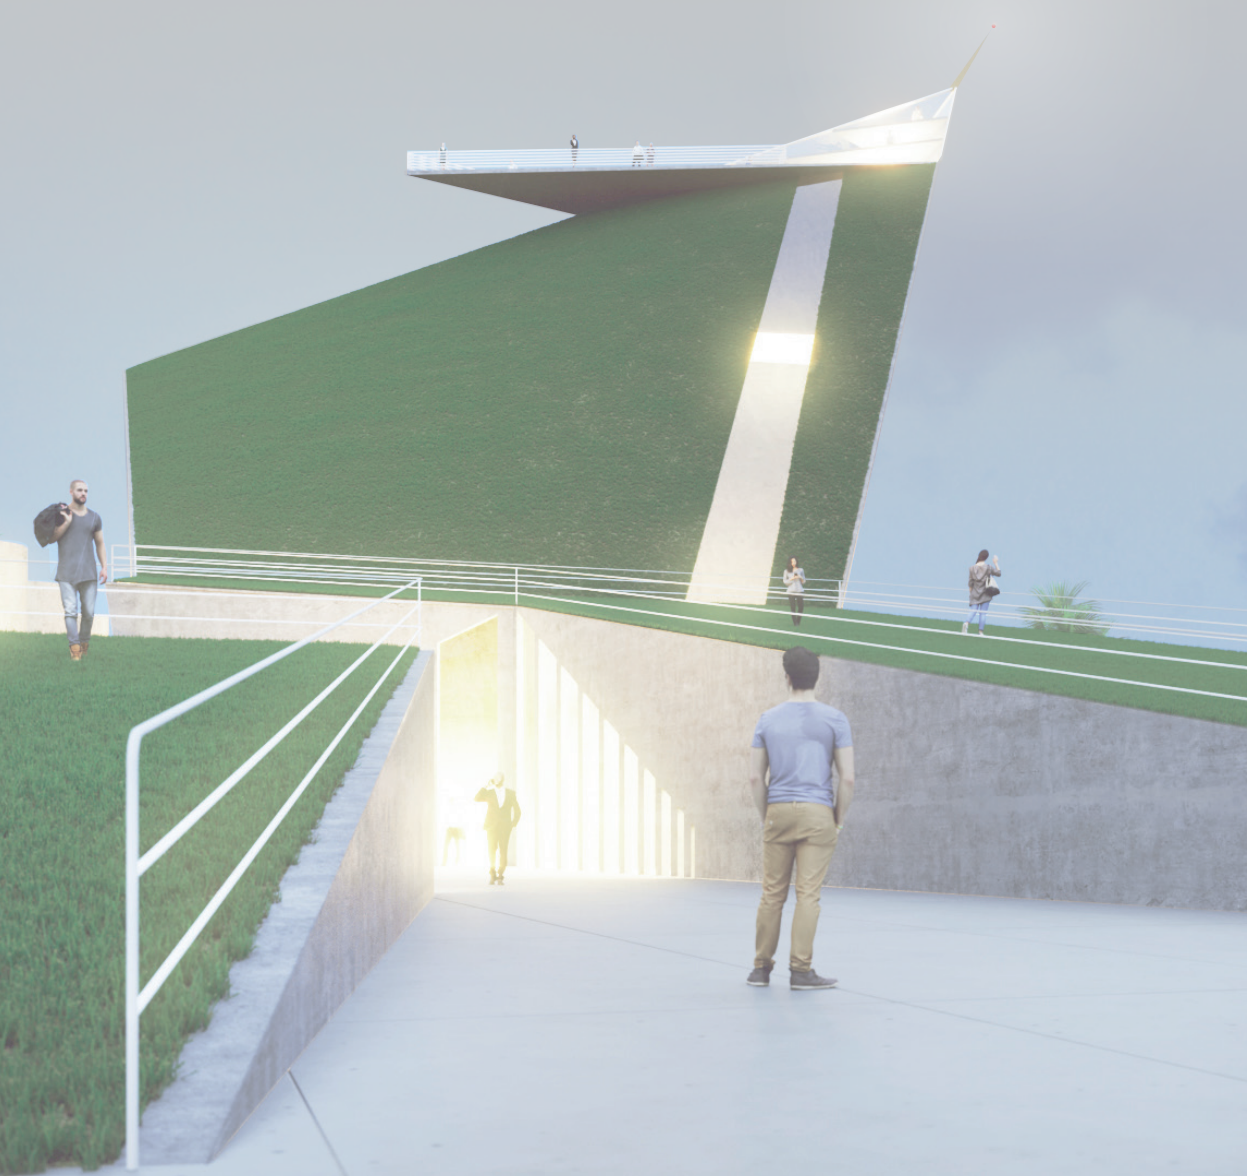

A GATE

Where does it lead?
IT SEEMS A PASSAGE
TO THE PROGRESS

A RIVER

Does it impair the landscape?
NO, IT NATURALLY FLOWS LIKE A GREEN RIVER
AT THE CONFLUENCE

A BRIDGE

May I cross it?
YES, IT CAN MAKE YOU CROSS
FROM THE PAST TO THE FUTURE

AN ALPHA

What does it look like?
AN ANCIENT POWERFUL SYMBOL
THAT REPRESENTS INNOVATION

URBAN PLANNING

BLOCK PLACEMENT

FRONT ORIENTATION

SHAPING

CONFLUENCE CUT

BARRIER EMPTYING

GREEN

The symbol Alpha is full of metaphorical meanings that perfectly matches the history and the future of the Silicon Valley. The building shape aims at elevating its presence to something higher, not only in physical terms...

The homogeneously distributed lighting of the covered square -from top to bottom- integrated under the building embossment

The access to the Guadalupe River Park: a stately doorway to a new green future