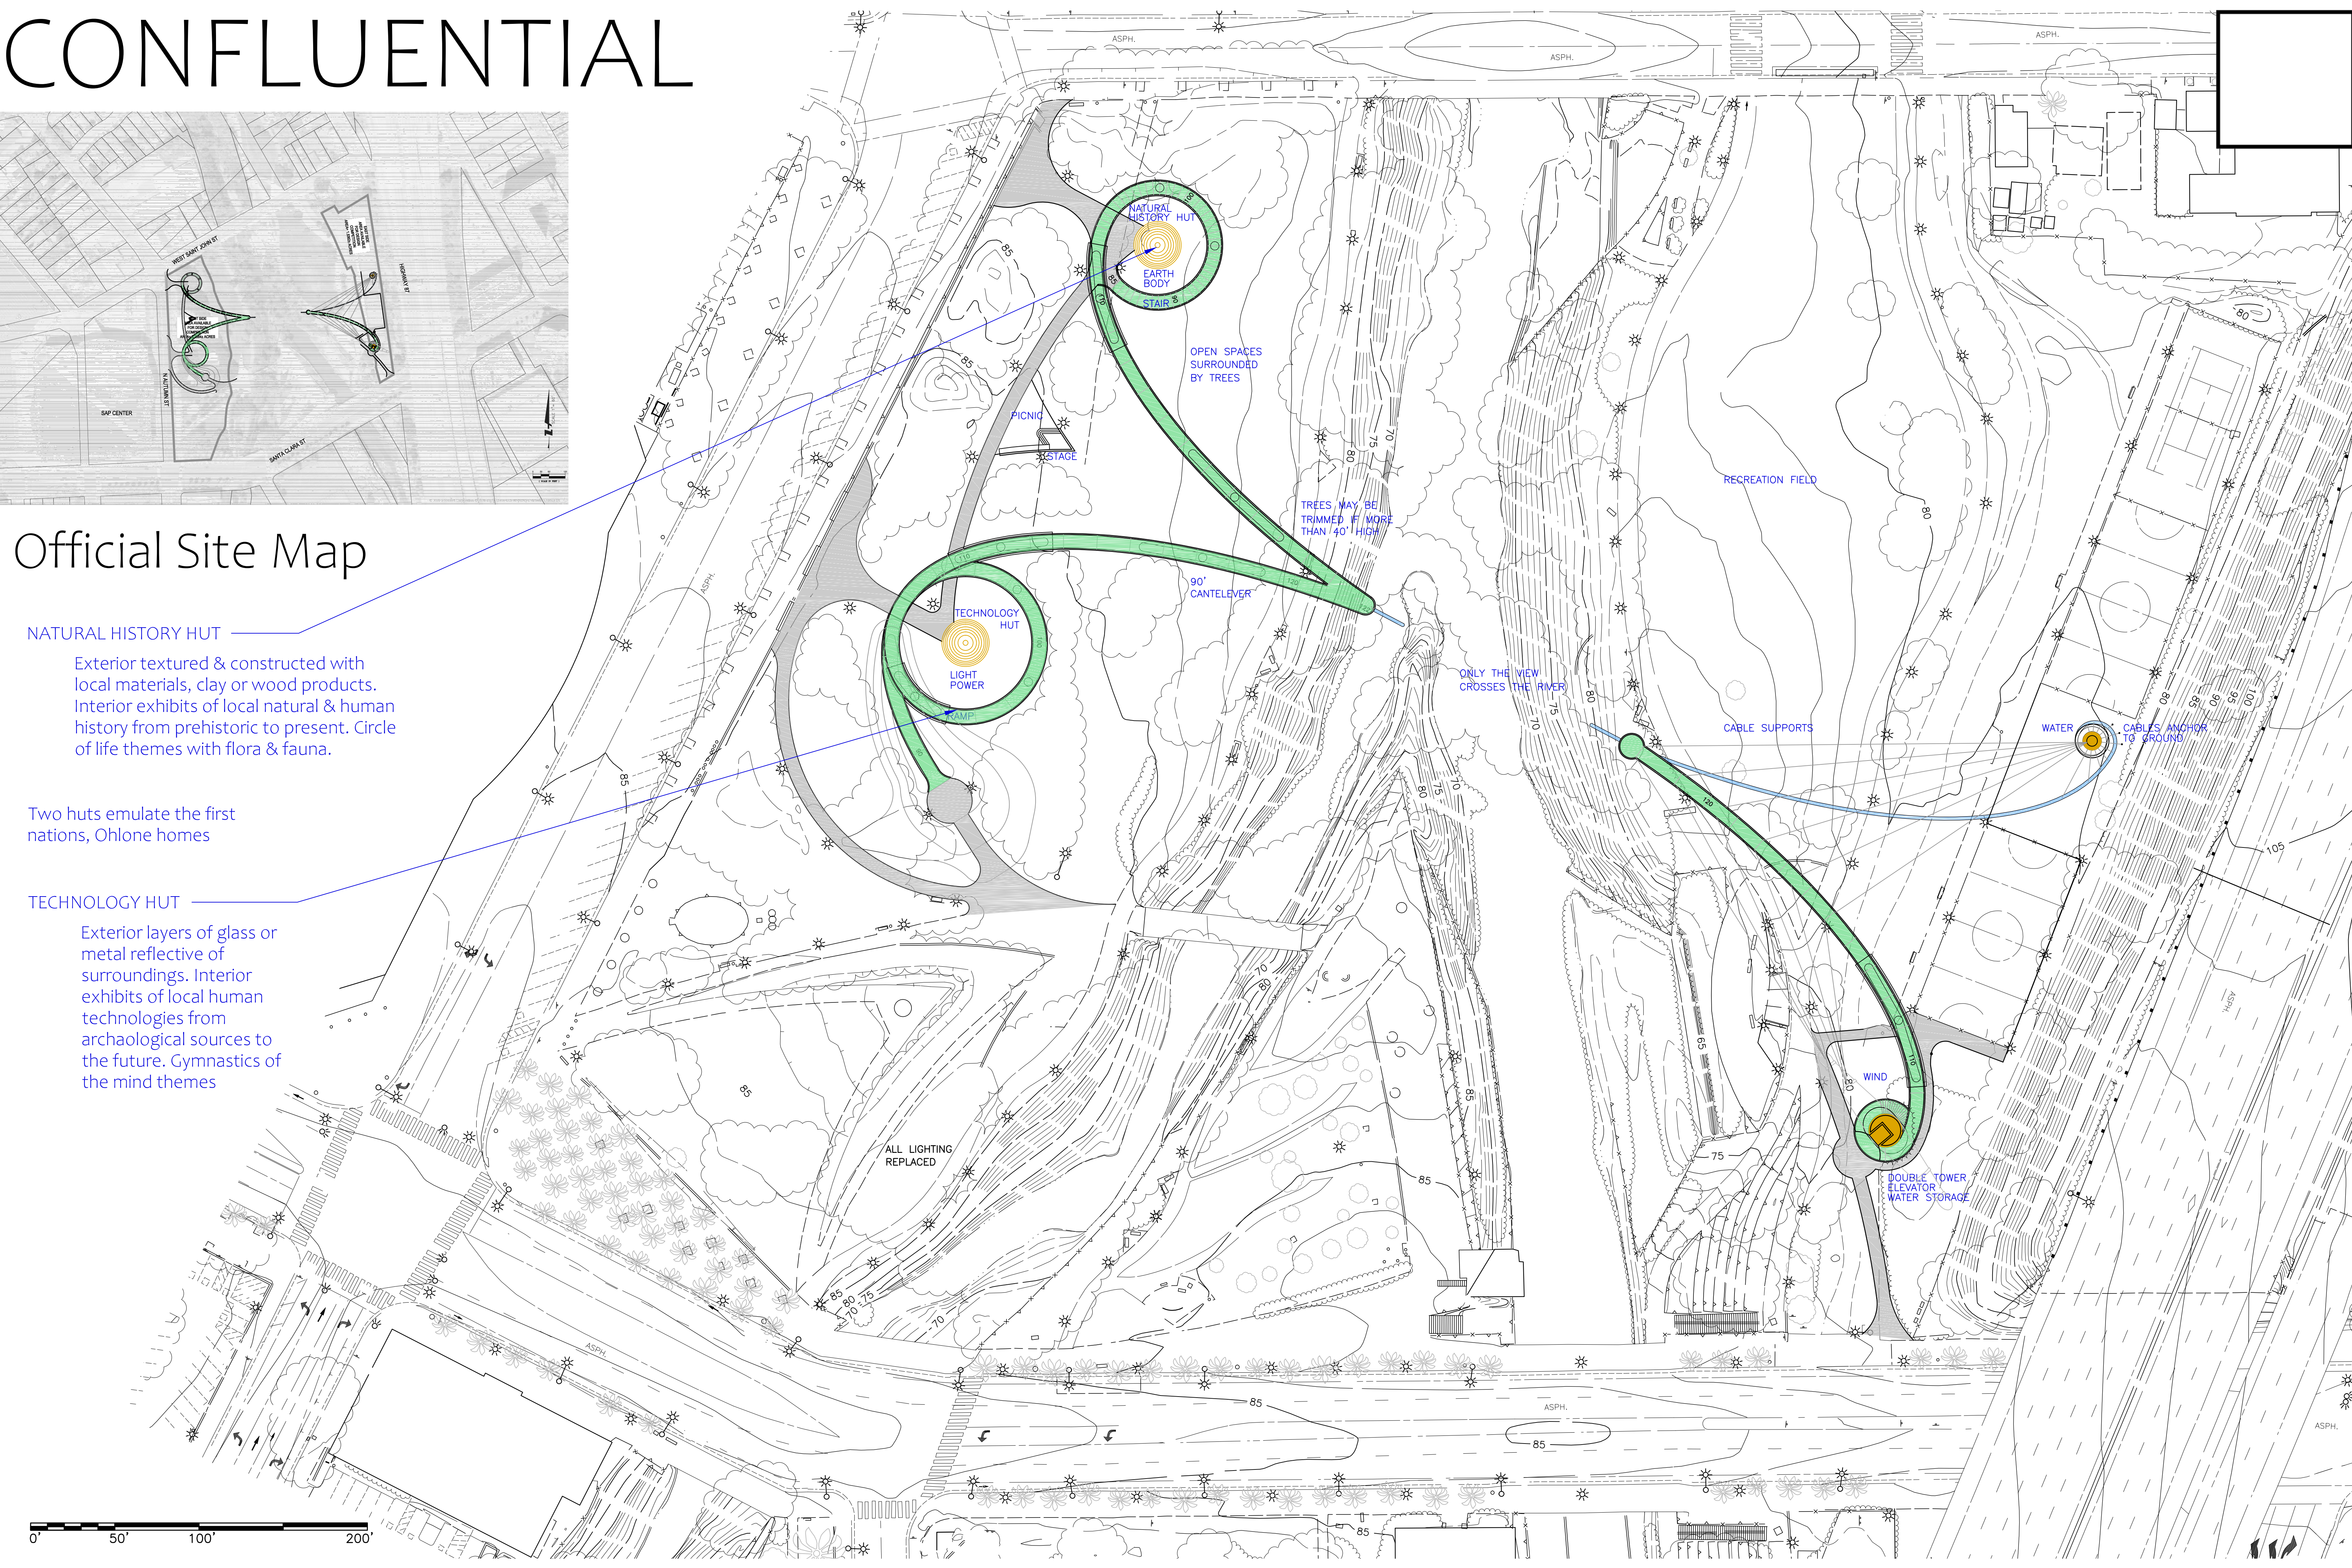

CONFLUENTIAL

Official Site Map

NATURAL HISTORY HUT

Exterior textured & constructed with local materials, clay or wood products. Interior exhibits of local natural & human history from prehistoric to present. Circle of life themes with flora & fauna.

Two huts emulate the first nations, Ohlone homes

TECHNOLOGY HUT

Exterior layers of glass or metal reflective of surroundings. Interior exhibits of local human technologies from archaeological sources to the future. Gymnastics of the mind themes