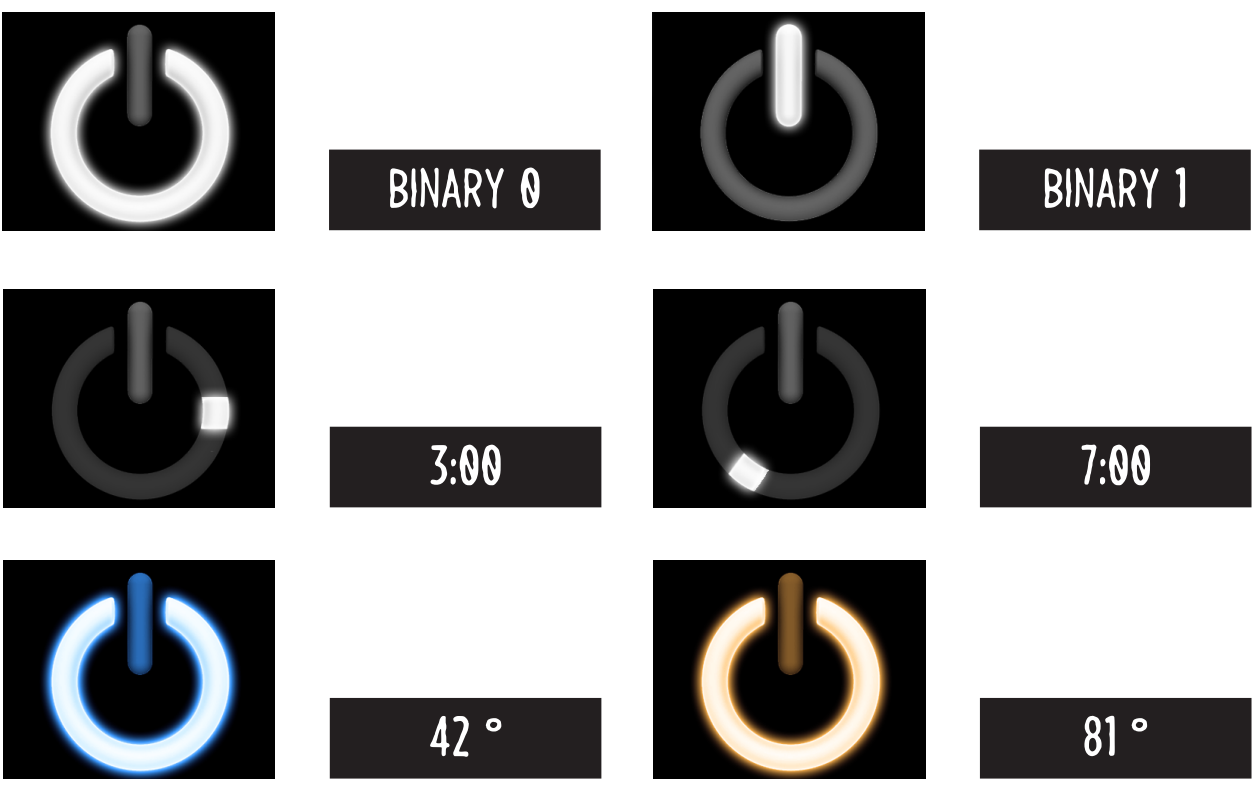

SOLAR PANELS IN THE ARENA PARKING PROVIDE THE ENERGY REQUIRED TO LIGHT THE TOWER, WHILE KEEPING IT NET-ZERO. THEY ALSO PROVIDE SHADE FOR THE PARKING LOT, MITIGATING THE HEAT ISLAND EFFECT.

--- BOUNDARY LINES

THE LIGHT GENTLY PULSES BETWEEN THE 0 AND 1 AS A WAY TO RELAY BINARY CODE. THIS PULSE IS A GENTLE, SOOTHING BREATH OF LIGHT APPROPRIATE FOR LOCAL WILDLIFE. THE RIGHT DIAGRAM SHOWS THE BINARY CODE FOR "SJ<3".

IN ADDITION TO A CALMING LIGHT OSCILLATION, THE LIGHT COLOR CAN CHANGE TO REFLECT HOLIDAYS OR LOCAL EVENTS. THE LIGHT TOWER ACTS AS A PULSE FOR THE CITY CHANGING EACH DAY AND EACH SEASON.