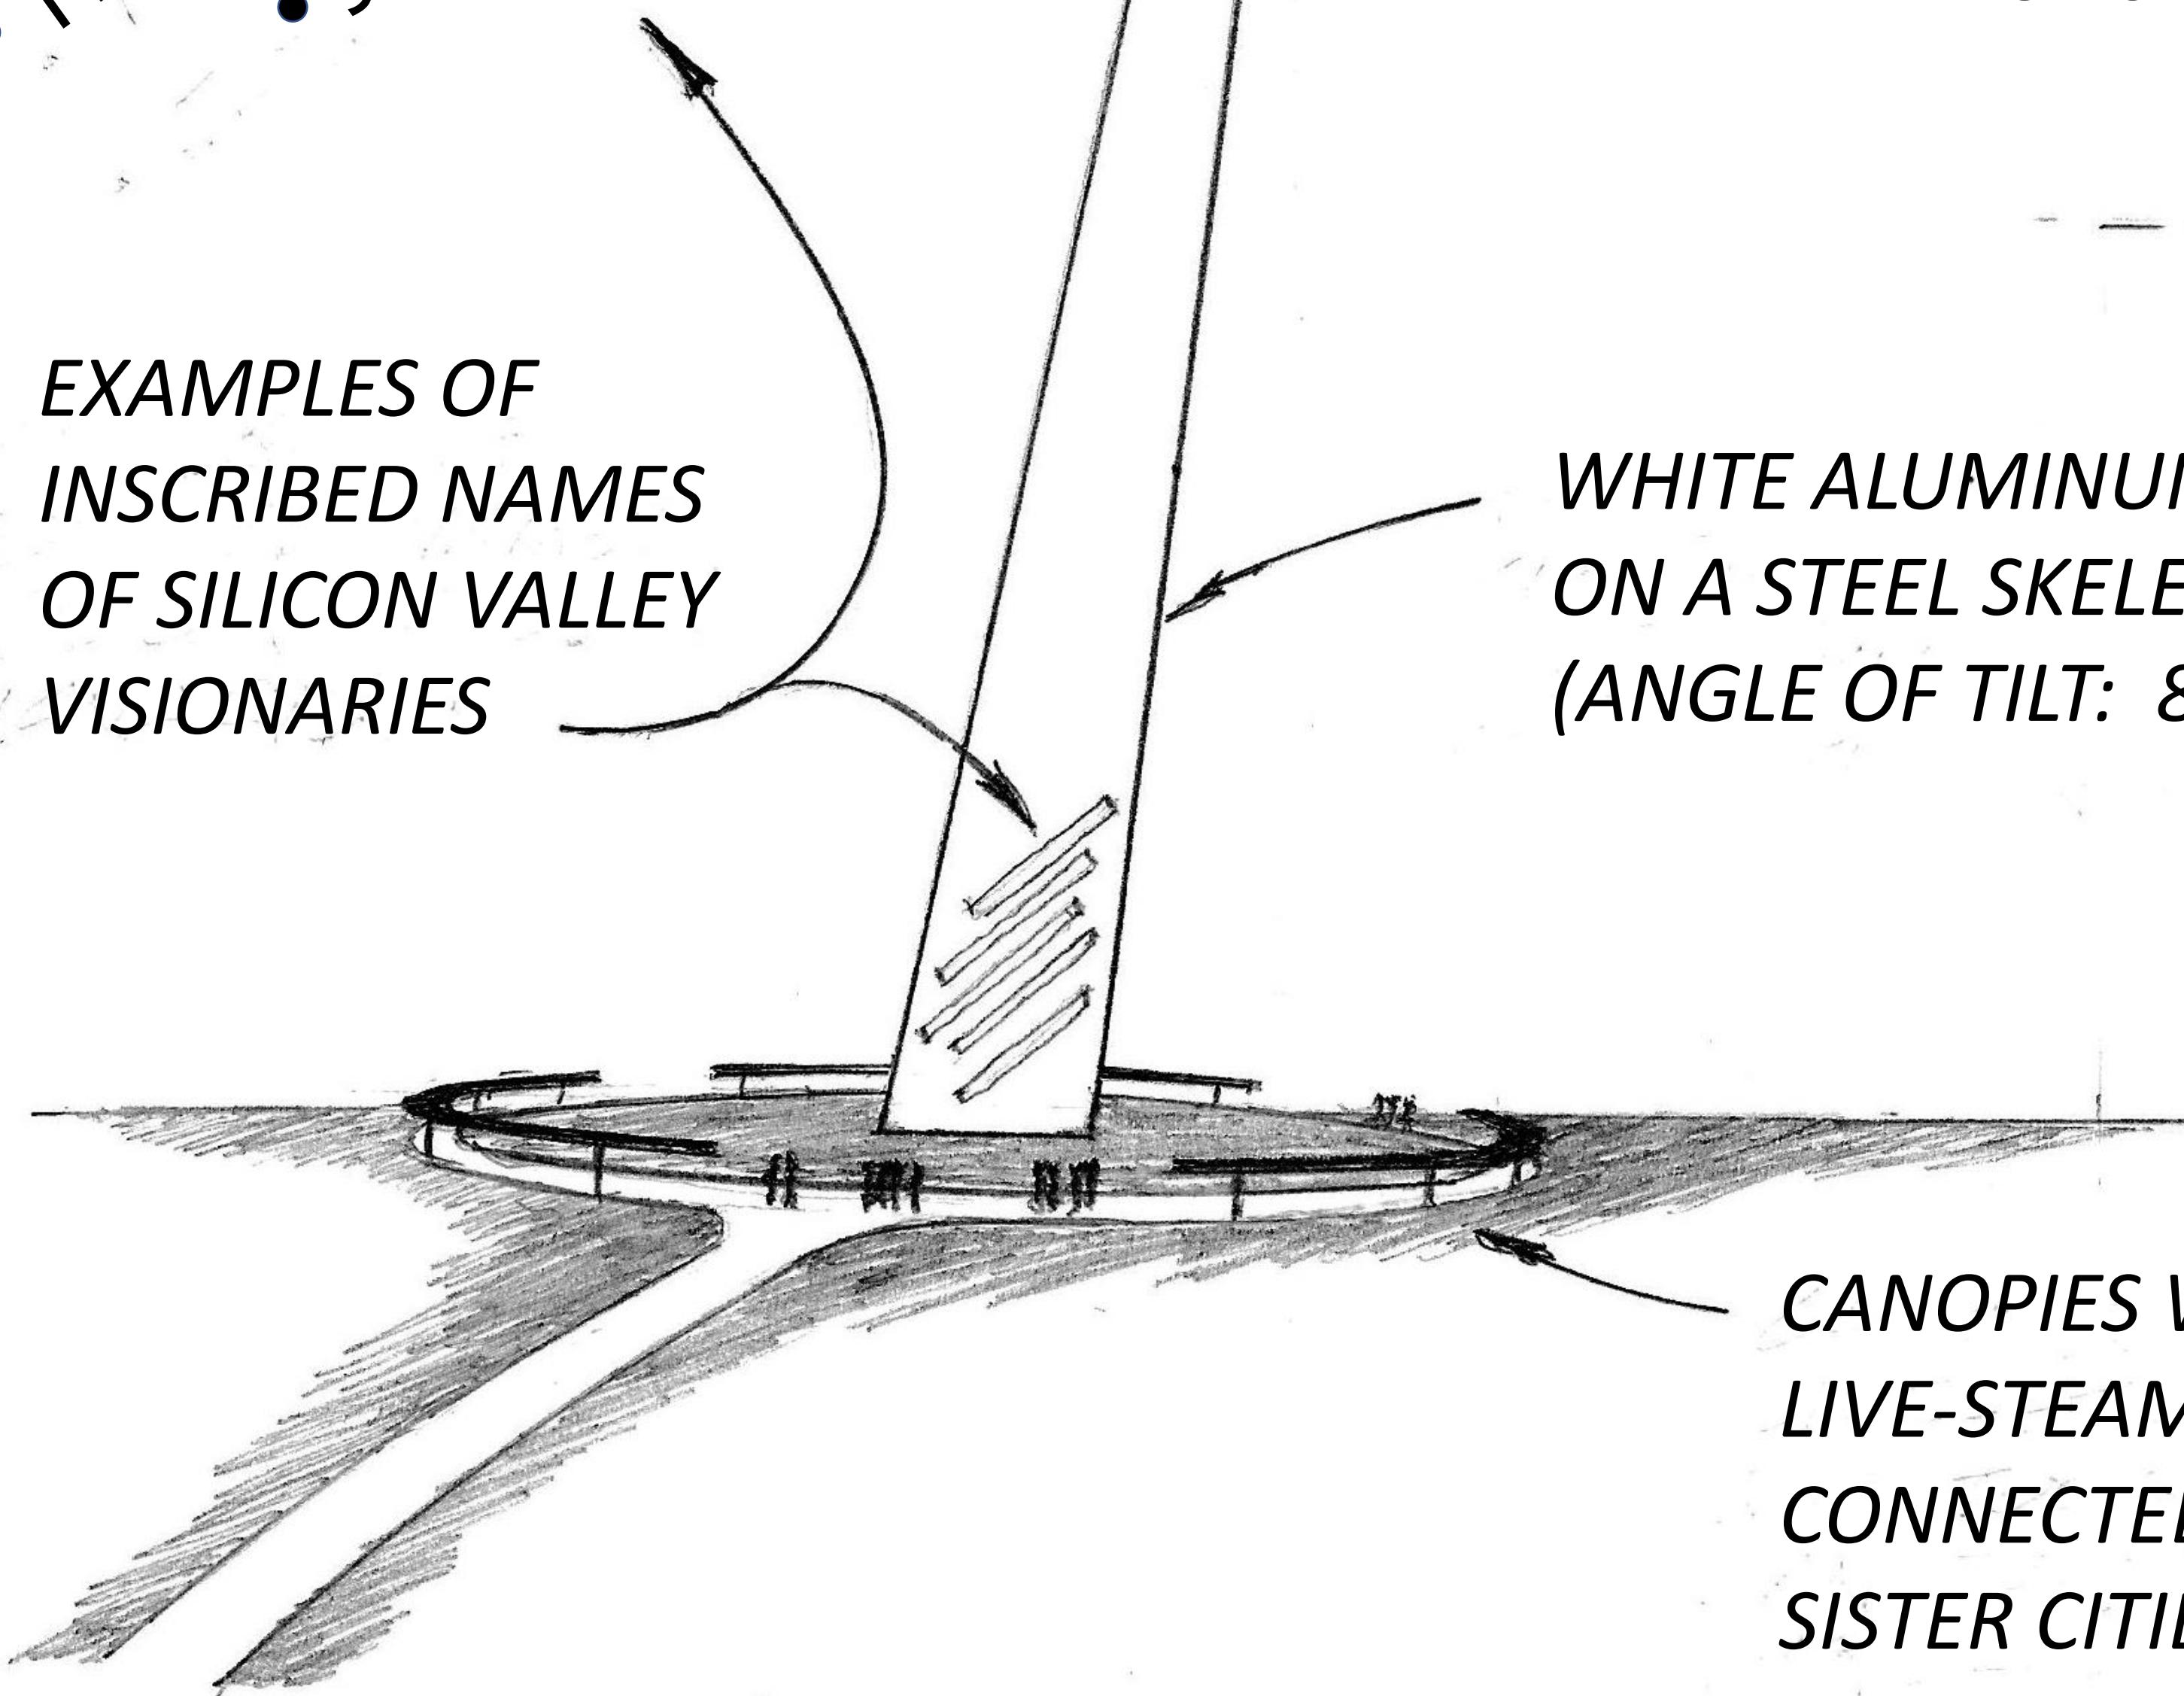

THE SKY TOWER

- **CESAR CHAVEZ.**
- **STEVE JOBS.**
- **FRED TERMAN.**
- **JOE EICHLER.**

HEIGHT OF TOWER: 200'

COMPARITIVE HEIGHT OF SAP CENTER

EXAMPLES OF INSCRIBED NAMES OF SILICON VALLEY VISIONARIES

WHITE ALUMINUM CLADDING ON A STEEL SKELETON FRAME (ANGLE OF TILT: 83°)

CANOPIES WITH LIVE-STEAMING MONITORS CONNECTED TO SAN JOSE'S SISTER CITIES

ELEMENTS OF THE SKY TOWER