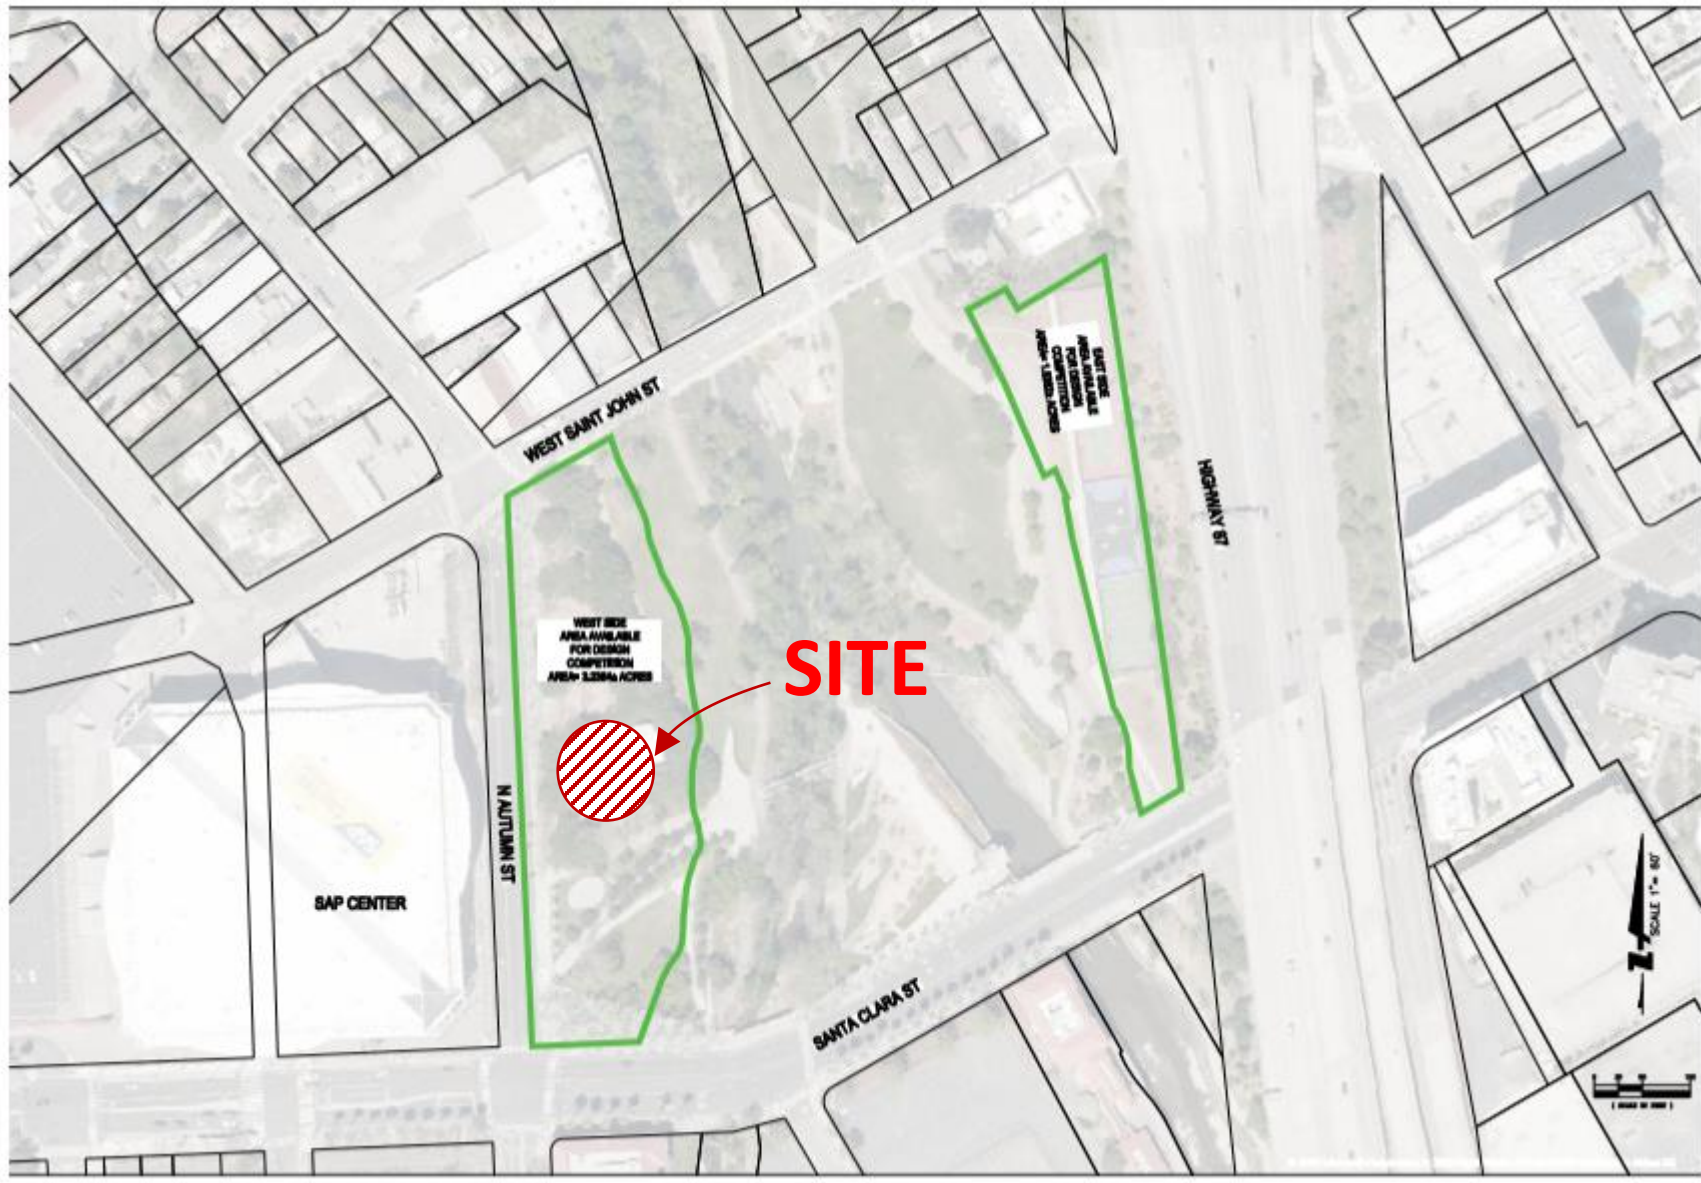

THE SKY TOWER

- **CESAR CHAVEZ.**
- **STEVE JOBS.**
- **FRED TERMAN.**
- **JOE EICHLER.**

HEIGHT OF TOWER: 200'

COMPARITIVE HEIGHT OF SAP CENTER

EXAMPLES OF INSCRIBED NAMES OF SILICON VALLEY VISIONARIES

WHITE ALUMINUM CLADDING ON A STEEL SKELETON FRAME (ANGLE OF TILT: 83°)

CANOPIES WITH LIVE-STEAMING MONITORS CONNECTED TO SAN JOSE'S SISTER CITIES

ELEMENTS OF THE SKY TOWER