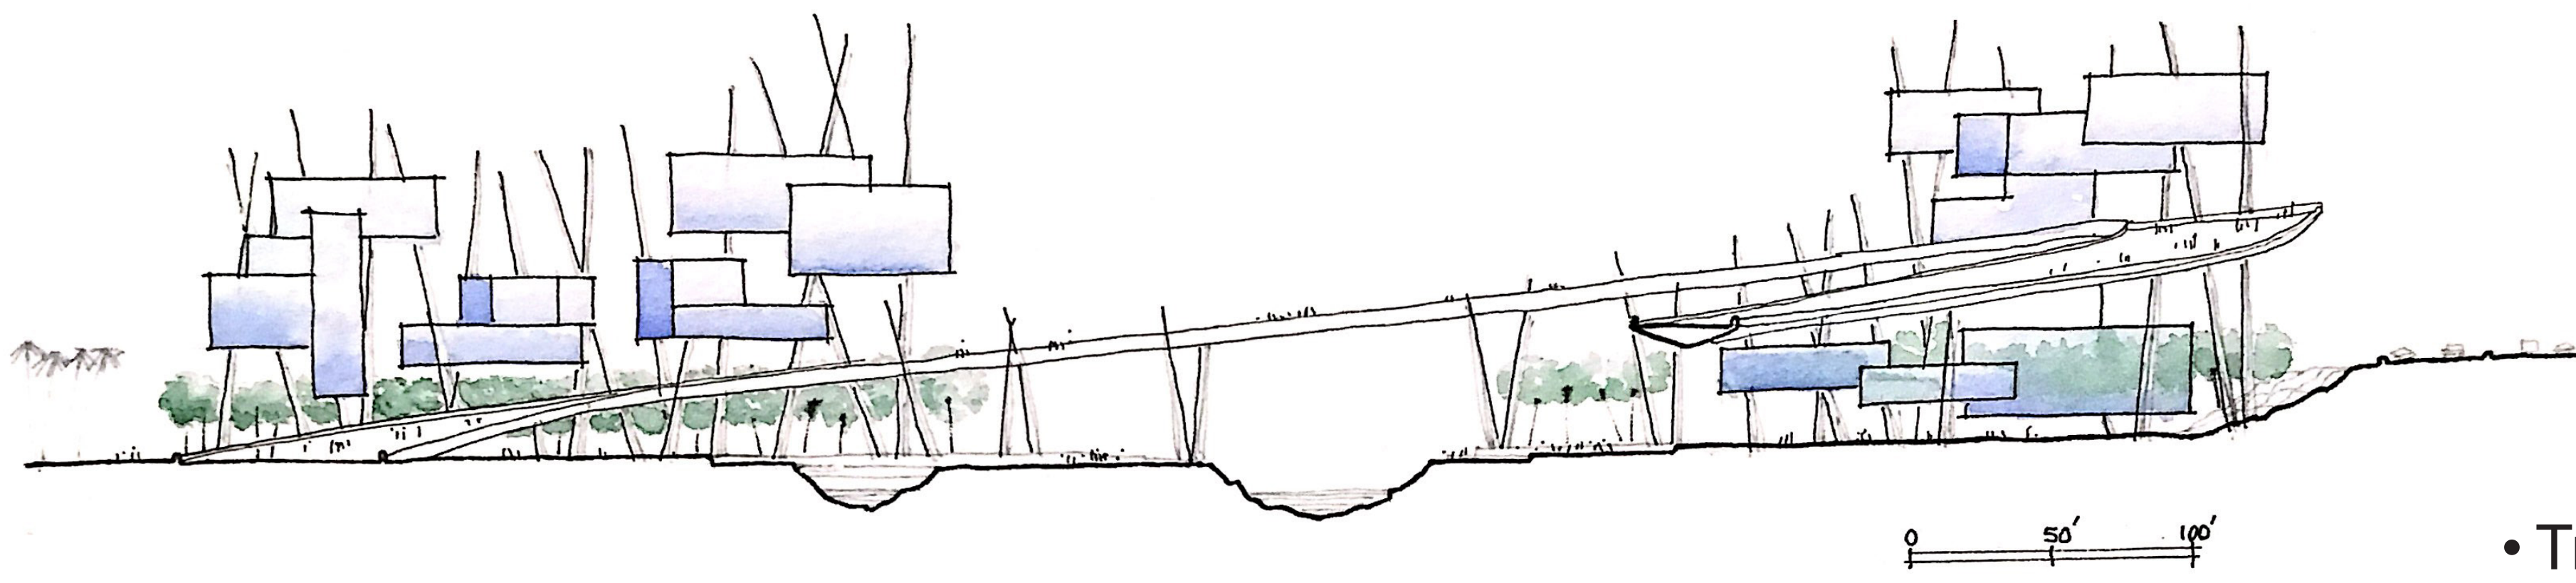

Urban Confluence Silicon Valley Project Submission: The Ring

The icon of Silicon Valley and San Jose at the confluence of two rivers is where nature, technology, history, social life and interaction converge. The design idea originates from the site's natural potential for grandeur with an icon being built around one of the main natural elements of the city, the Guadalupe River.

The design resembles a transparent net that forms a ring around a natural landscape. The landmark is a dynamic oval pedestrian walkway passing through controllable photochromic dynamic glass structures as well as diagonal and disarrayed columns resembling reeds along a river similar to a cane brake.

Creating an urban open space in contrast to the massive surrounding buildings

Diagonal columns resembling a natural structure (cane brake around the river) supporting all design elements

Site Plan

A wide view of the visual and spatial connection between the two pieces of land across the fork in the river