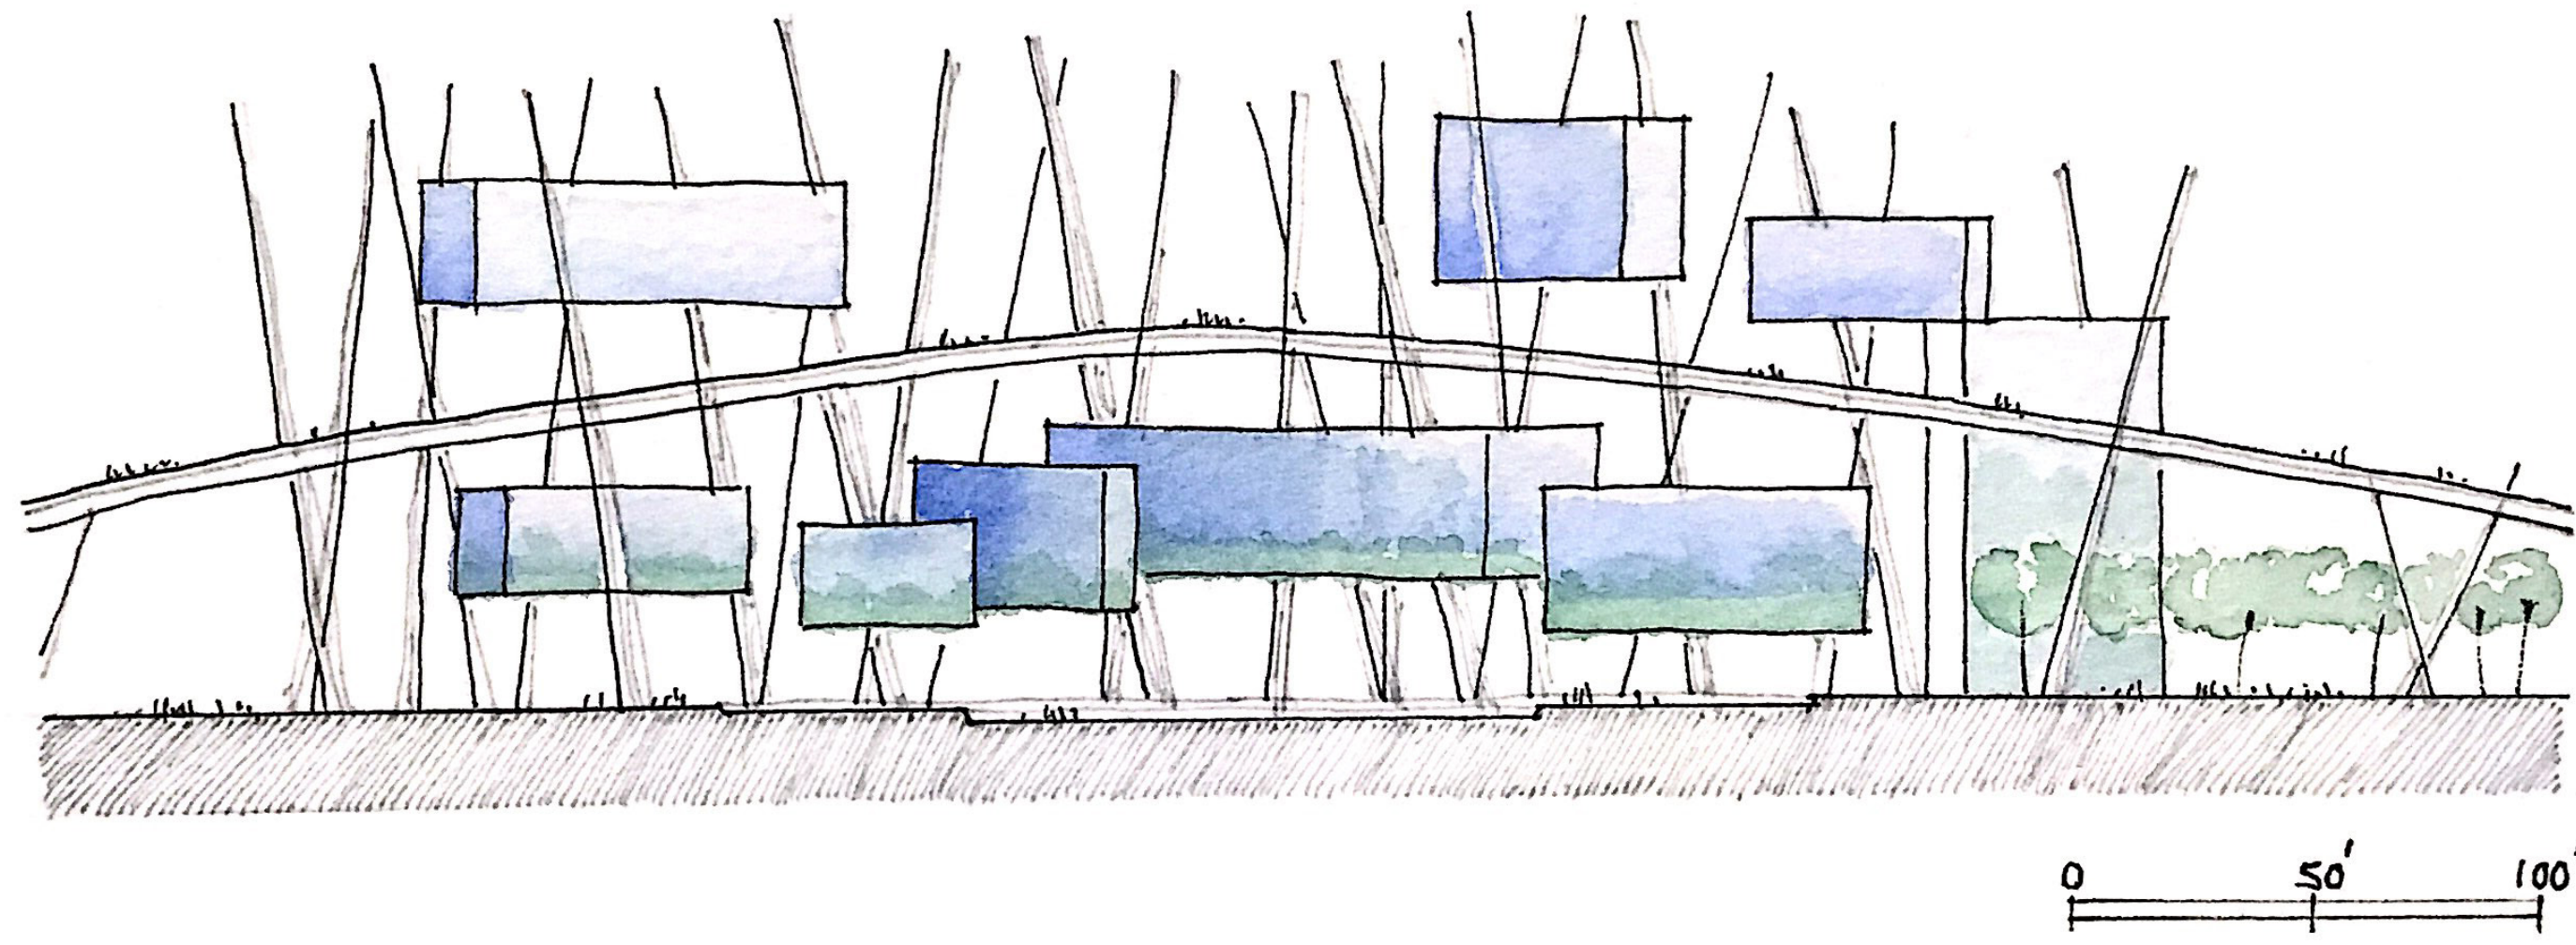

The design resembles a transparent net that forms a ring around a natural landscape. The landmark is a dynamic oval pedestrian walkway passing through controllable photochromic dynamic glass structures as well as diagonal and disarrayed columns resembling reeds along a river similar to a cane brake.

Creating an urban open space in contrast to the massive surrounding buildings

Diagonal columns resembling a natural structure (cane brake around the river) supporting all design elements

Site Plan

A wide view of the visual and spatial connection between the two pieces of land across the fork in the river