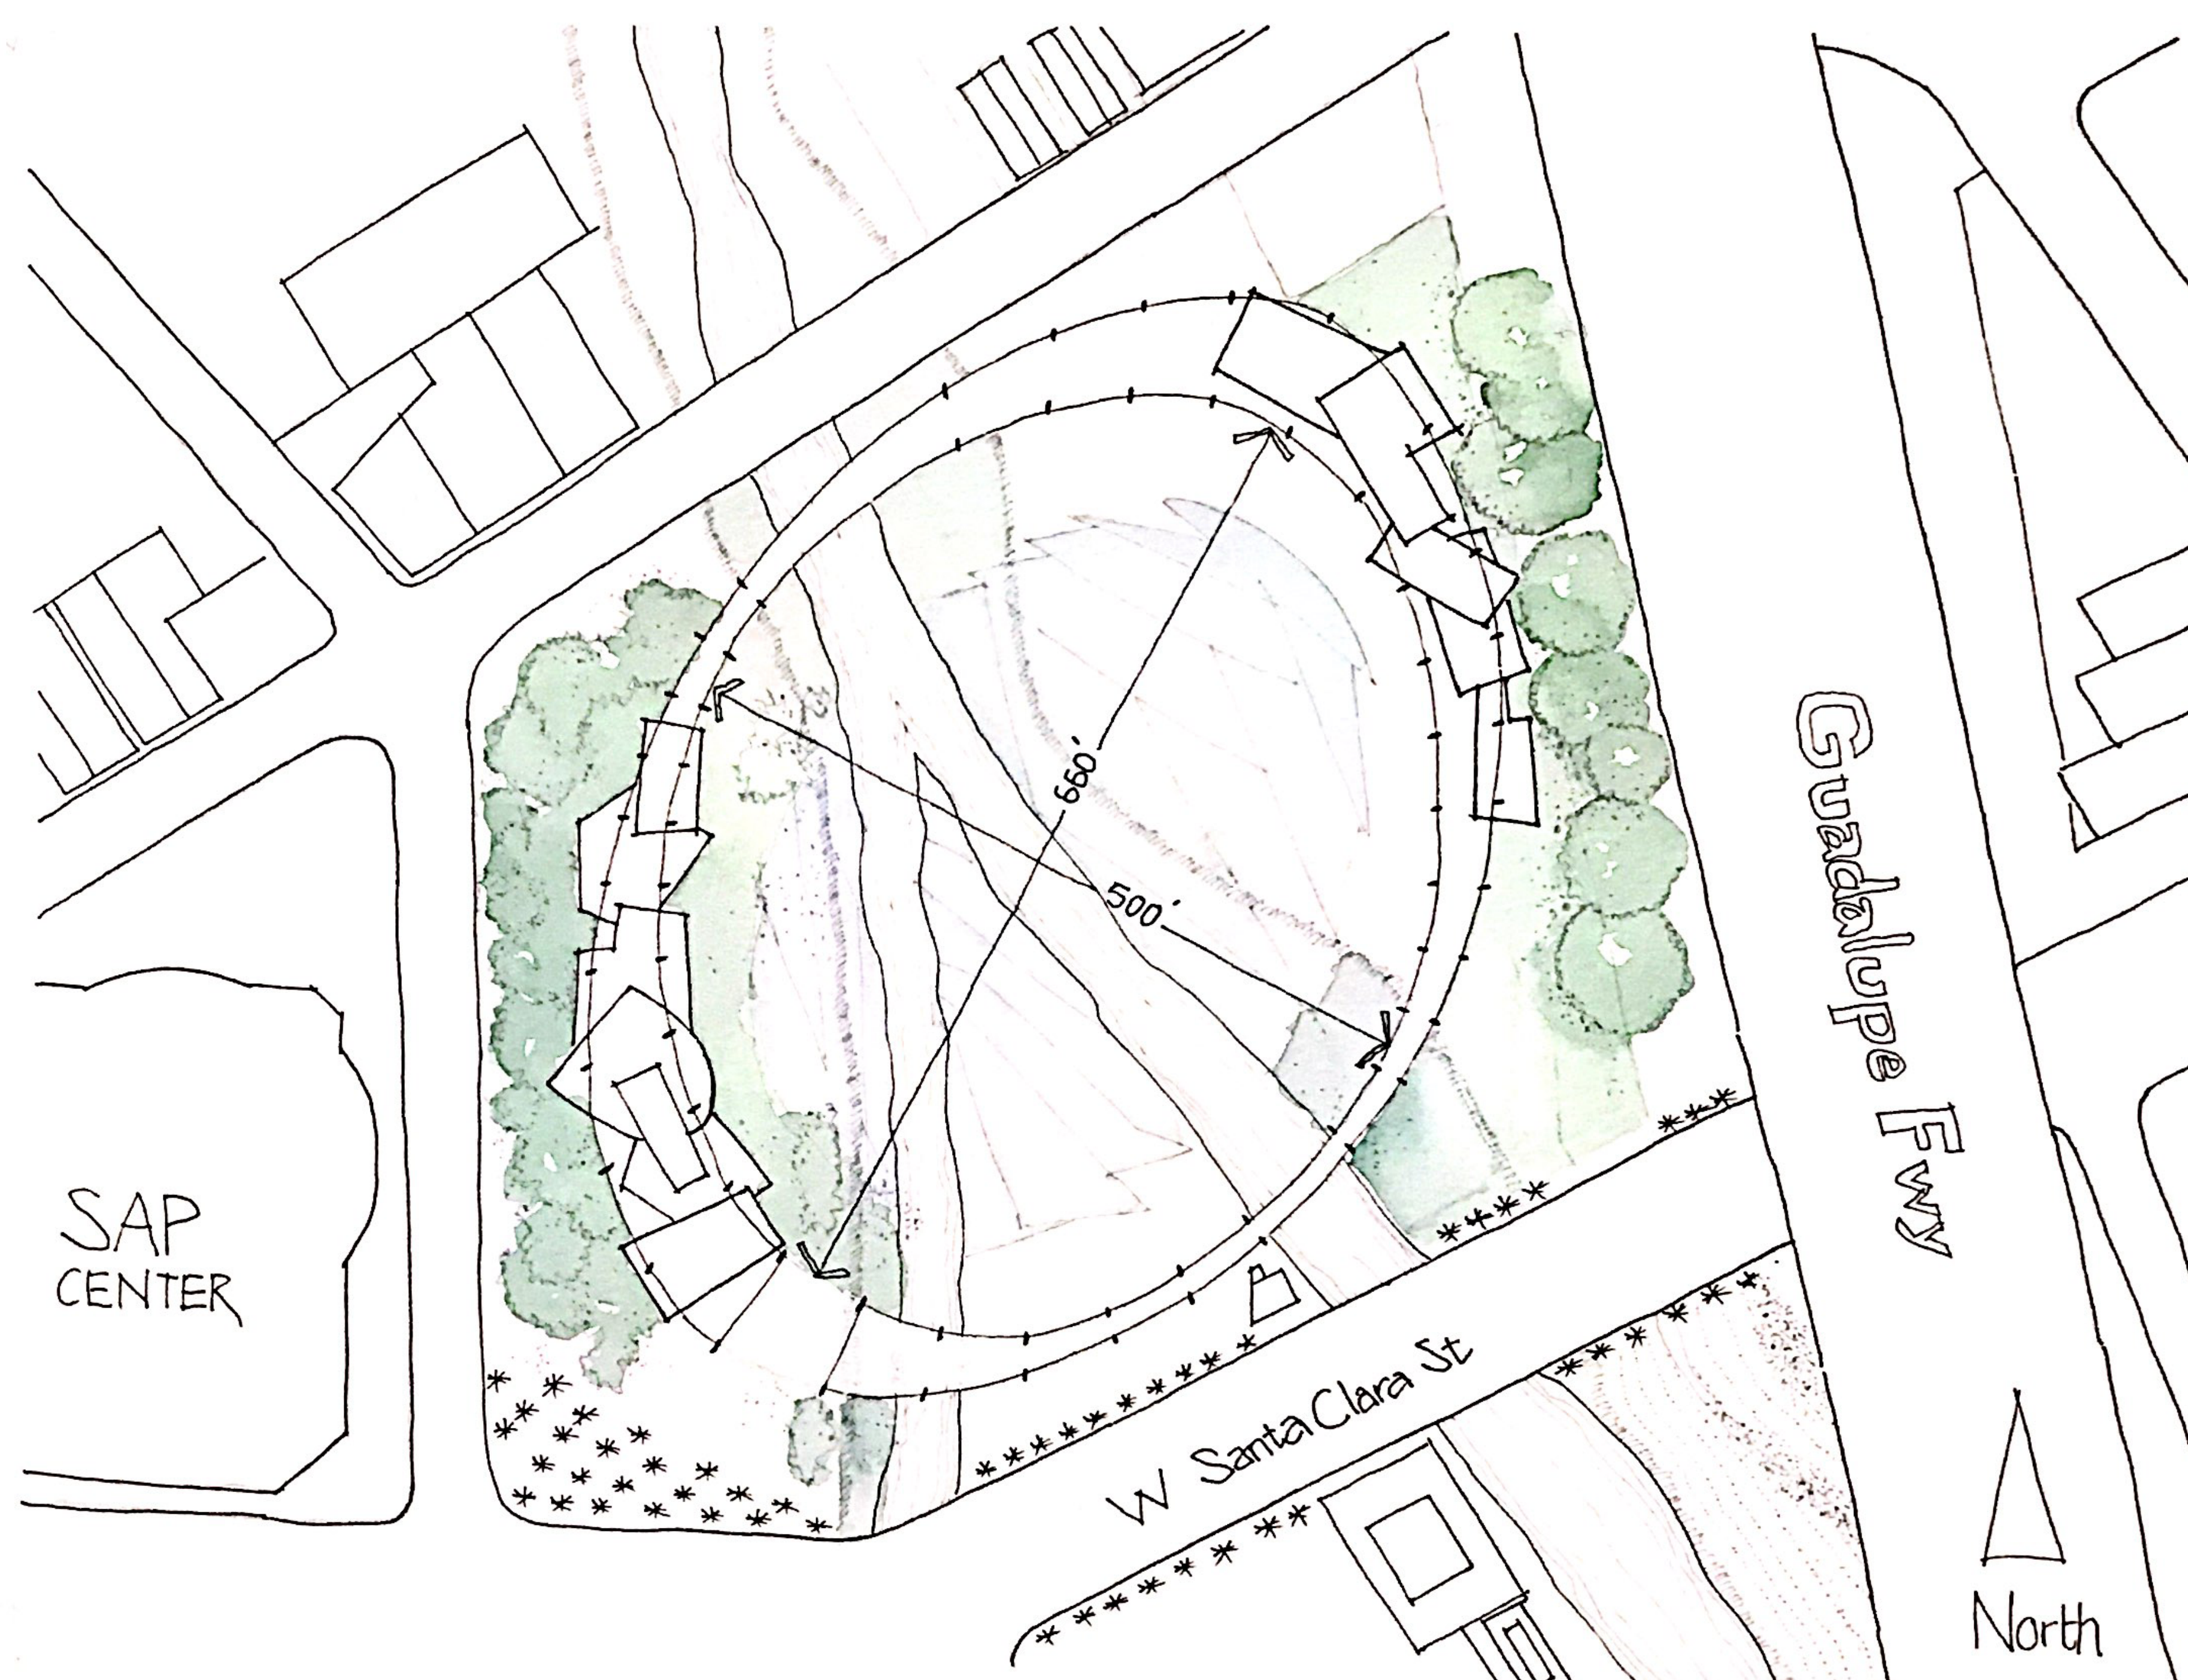

Urban Confluence Silicon Valley Project Submission: The Ring

The icon of Silicon Valley and San Jose at the confluence of two rivers is where nature, technology, history, social life and interaction converge. The design idea originates from the site's natural potential for grandeur with an icon being built around one of the main natural elements of the city, the Guadalupe River.

The design resembles a transparent net that forms a ring around a natural landscape. The landmark is a dynamic oval pedestrian walkway passing through controllable photochromic dynamic glass structures as well as diagonal and disarrayed columns resembling reeds along a river similar to a cane brake.

The Ring, connecting all elements of design, as a symbol of worldwide cooperation

Integrity and unity of two pieces of land across the river

Terraced landscaping around the river

Creating dynamism and variety

Creating an urban open space in contrast to the massive surrounding buildings

Diagonal columns resembling a natural structure (cane brake around the river) supporting all design elements

Site Plan

A wide view of the visual and spatial connection between the two pieces of land across the fork in the river