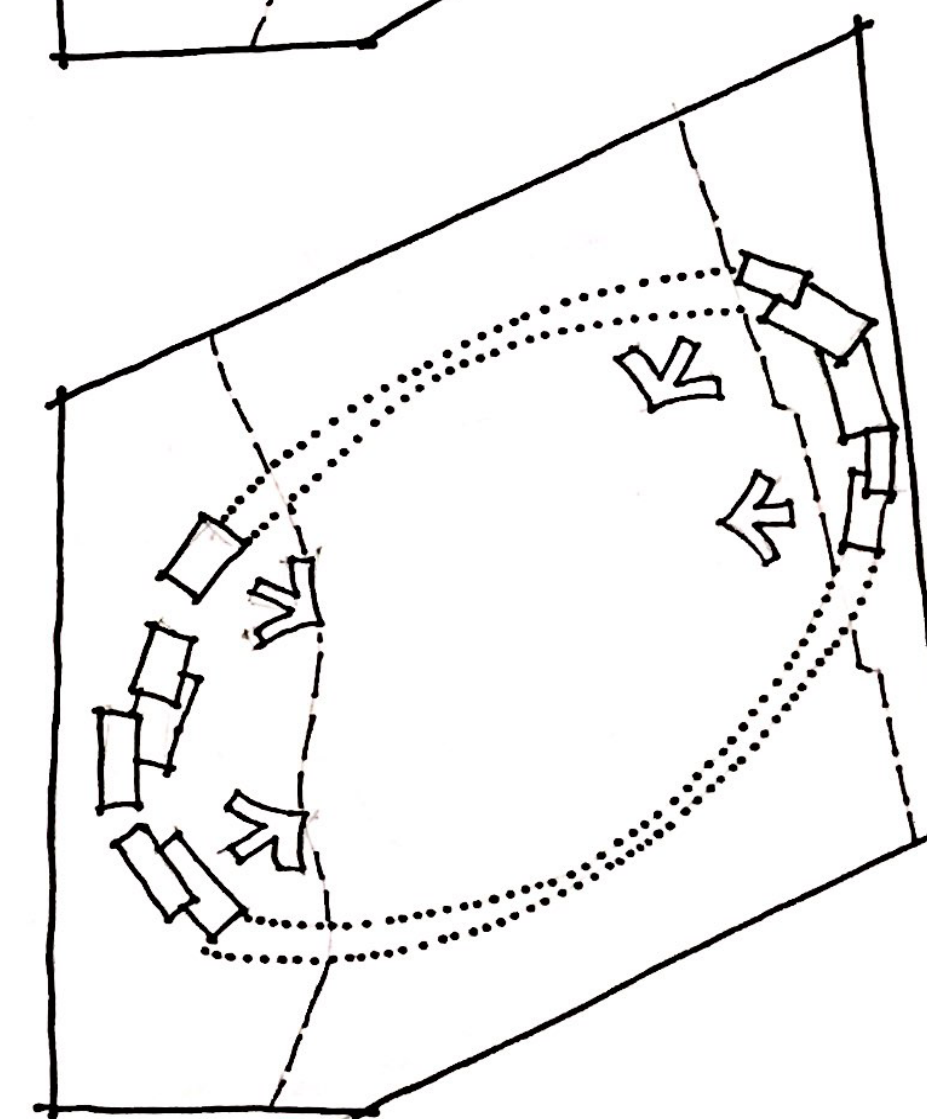

The design resembles a transparent net that forms a ring around a natural landscape. The landmark is a dynamic oval pedestrian walkway passing through controllable photochromic dynamic glass structures as well as diagonal and disarrayed columns resembling reeds along a river similar to a cane brake.

The Ring, connecting all elements of design, as a symbol of worldwide cooperation

Integrity and unity of two pieces of land across the river

Terraced landscaping around the river

Creating dynamism and variety

Creating an urban open space in contrast to the massive surrounding buildings

Diagonal columns resembling a natural structure (cane brake around the river) supporting all design elements

Site Plan

A wide view of the visual and spatial connection between the two pieces of land across the fork in the river

Detailed view of a subsection of the ring that shows the possibility of placing glass structures with multi-use spaces above and below the upper pathway of the Ring.

The Ring's upper pathways provide shade and open spaces appropriate for street vendors, social spaces, and small scale events