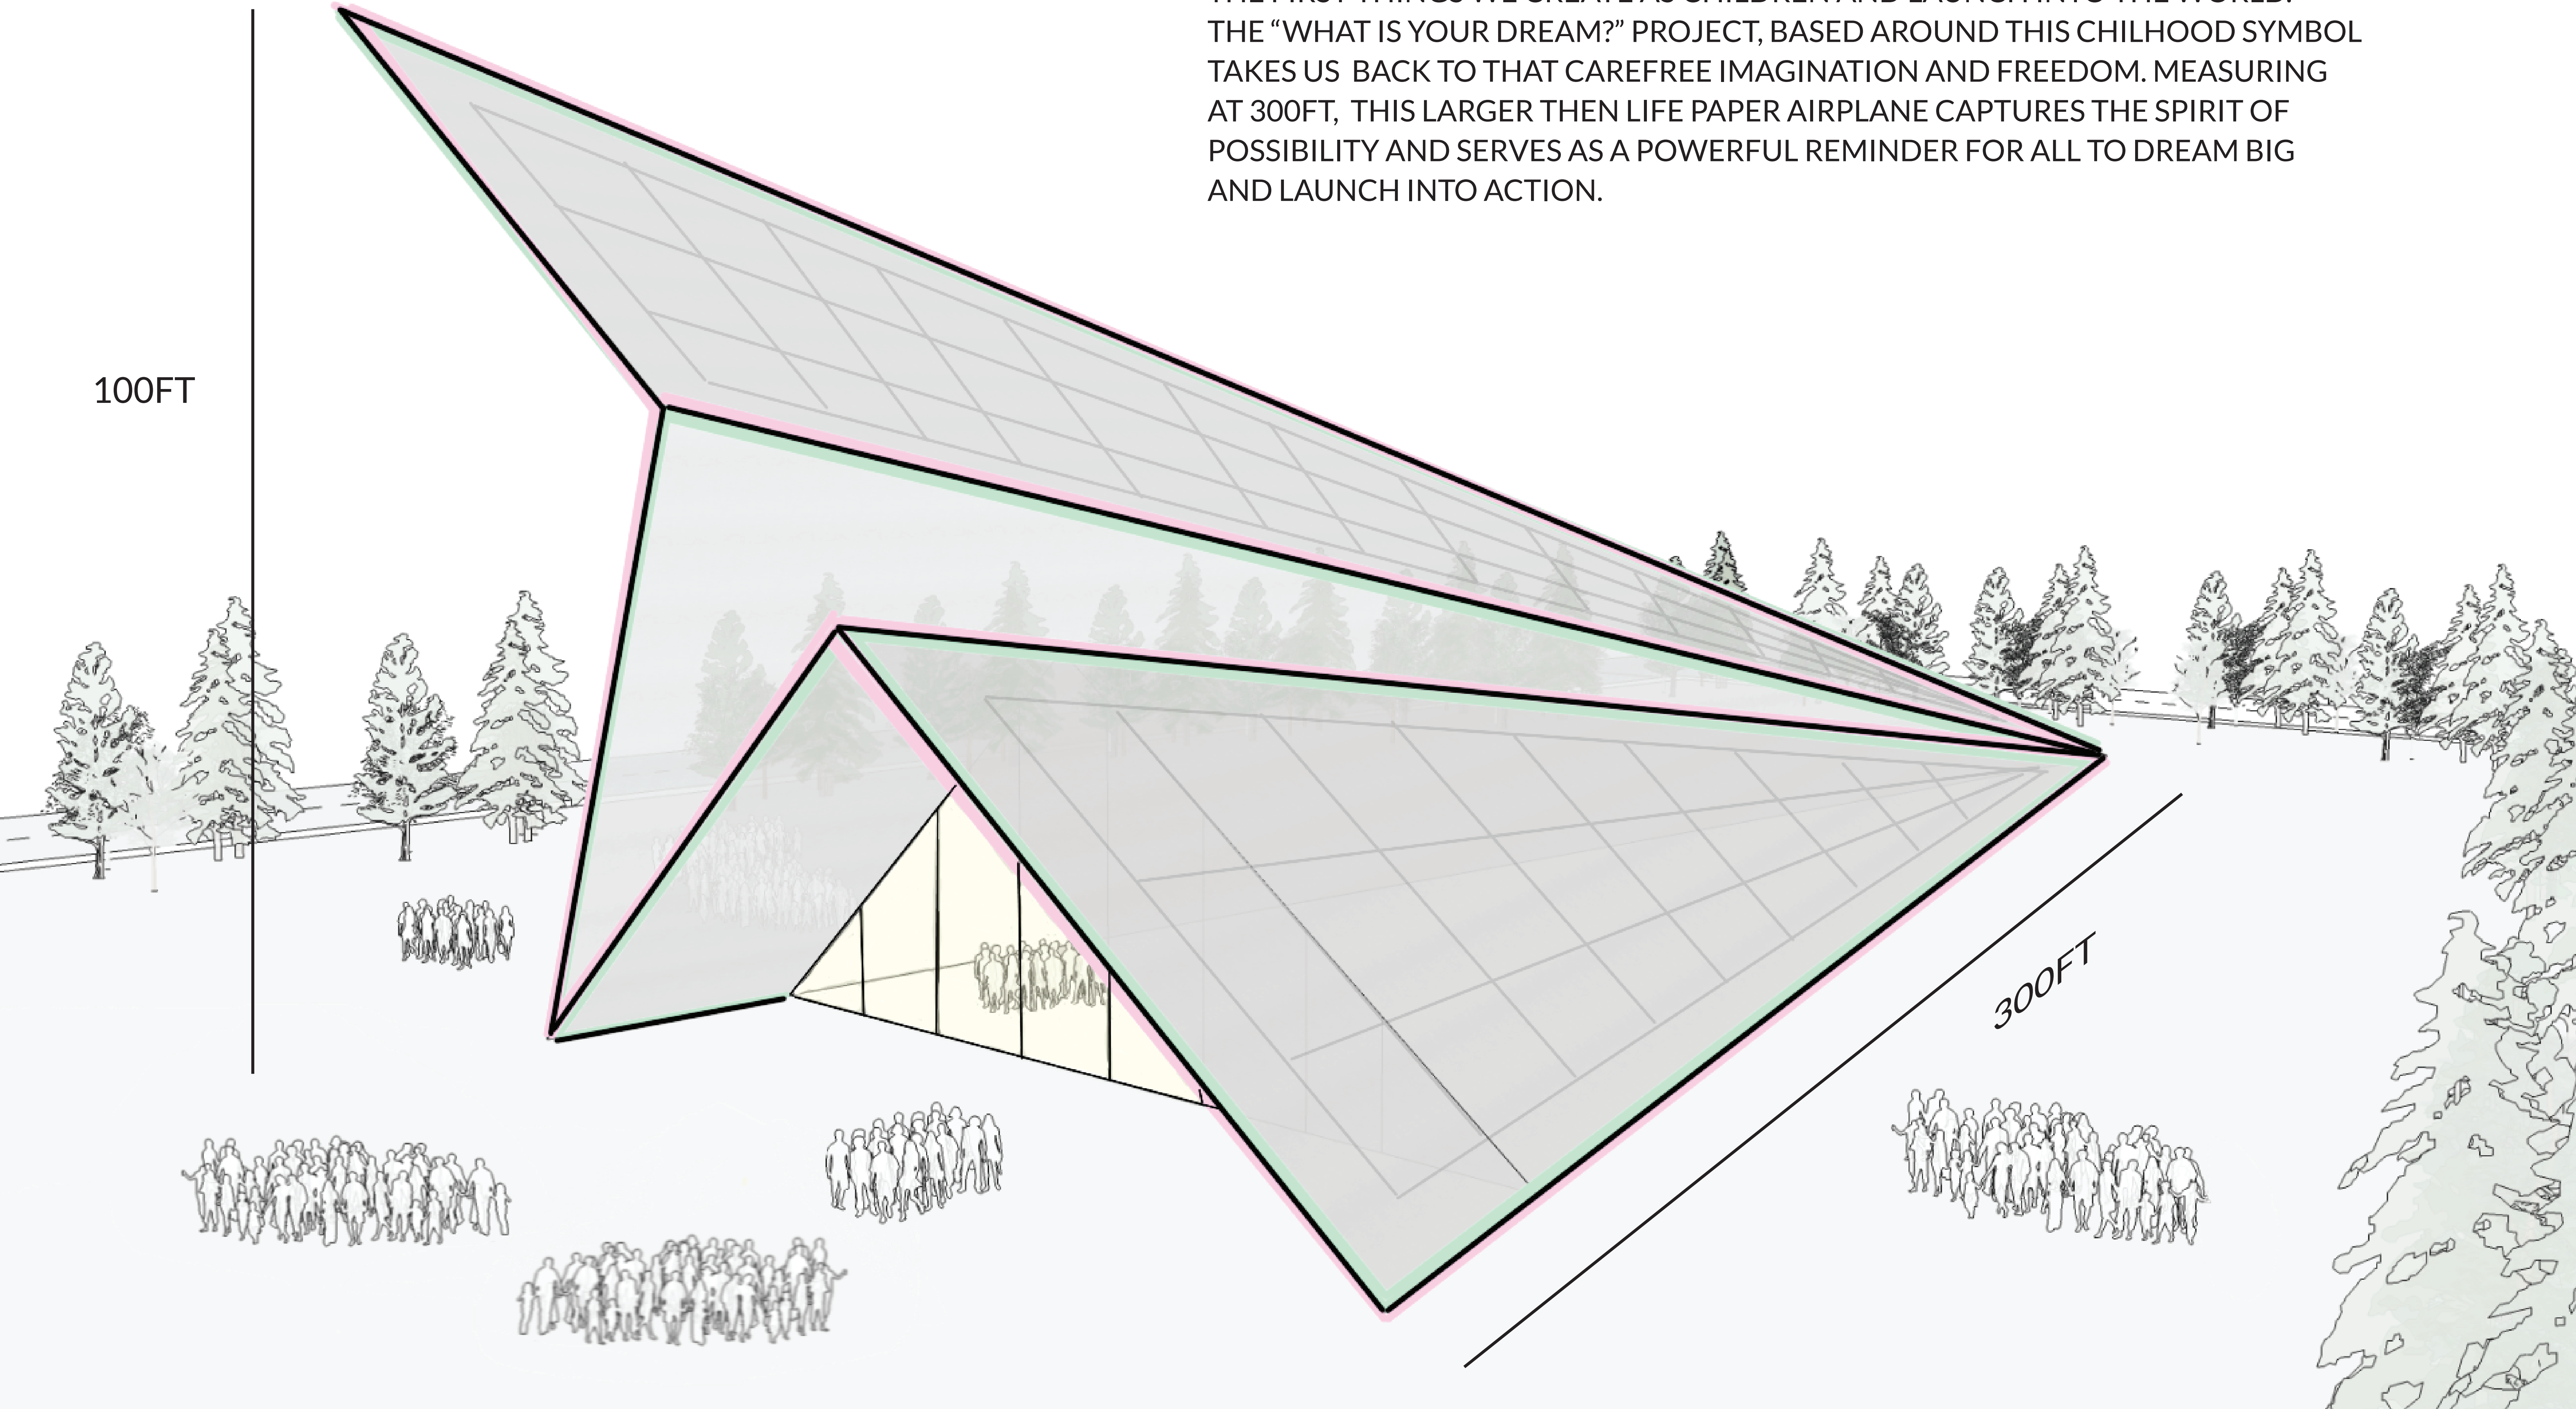

“WHAT IS YOUR DREAM?”

A PAPER AIRPLANE REPRESENTS YOUTHFUL INNOCENCE AND FUN. IT IS ONE OF THE FIRST THINGS WE CREATE AS CHILDREN AND LAUNCH INTO THE WORLD. THE “WHAT IS YOUR DREAM?” PROJECT, BASED AROUND THIS CHILDHOOD SYMBOL TAKES US BACK TO THAT CAREFREE IMAGINATION AND FREEDOM. MEASURING AT 300FT, THIS LARGER THAN LIFE PAPER AIRPLANE CAPTURES THE SPIRIT OF POSSIBILITY AND SERVES AS A POWERFUL REMINDER FOR ALL TO DREAM BIG AND LAUNCH INTO ACTION.

PROGRAMMABLE FULL SPECTRUM LIGHTING FOR BORDER / OUTLINE OF STRUCTURE AS WELL AS SURFACE AREA. ALL LIGHTING BUILT INTO STRUCTURE. PROJECTED ALONG SURFACE OR LUMINATING INTERNALLY, MINIMIZING AFFECTS ON SURROUNDING. FULLY CONSCIOUS STRATEGIES AND TECHNIQUES WILL BE APPLIED.

ADJUSTABLE PRESENCE

25,000SQ FT SOLAR STRATEGY (GLARE CONSIDERATE) POWERING ENTIRE OPERATION (NET ZERO)

ENGINEERED STRUCTURAL FRAME WITH METAL CLADDING / SKIN SERVING TECHNICAL GEAR (LIGHTING, ETC) APPEARANCE AND DURABILITY. (MATERIALS TBD)

FORM AND FUNCTION

ELEVATED DESIGN ENSURING PUBLIC FUNCTION AND SAFETY. (NO CLIMBING)

RAISED PERIMETER EDGE CREATING HOVER EFFECT.

OVER 10,000 SQFT (SINGLE LEVEL CALC) CONTAINED, BUILT OUT USABLE SPACE AND STORAGE (INCLUDING ALL TECHNICAL EQUIP.)