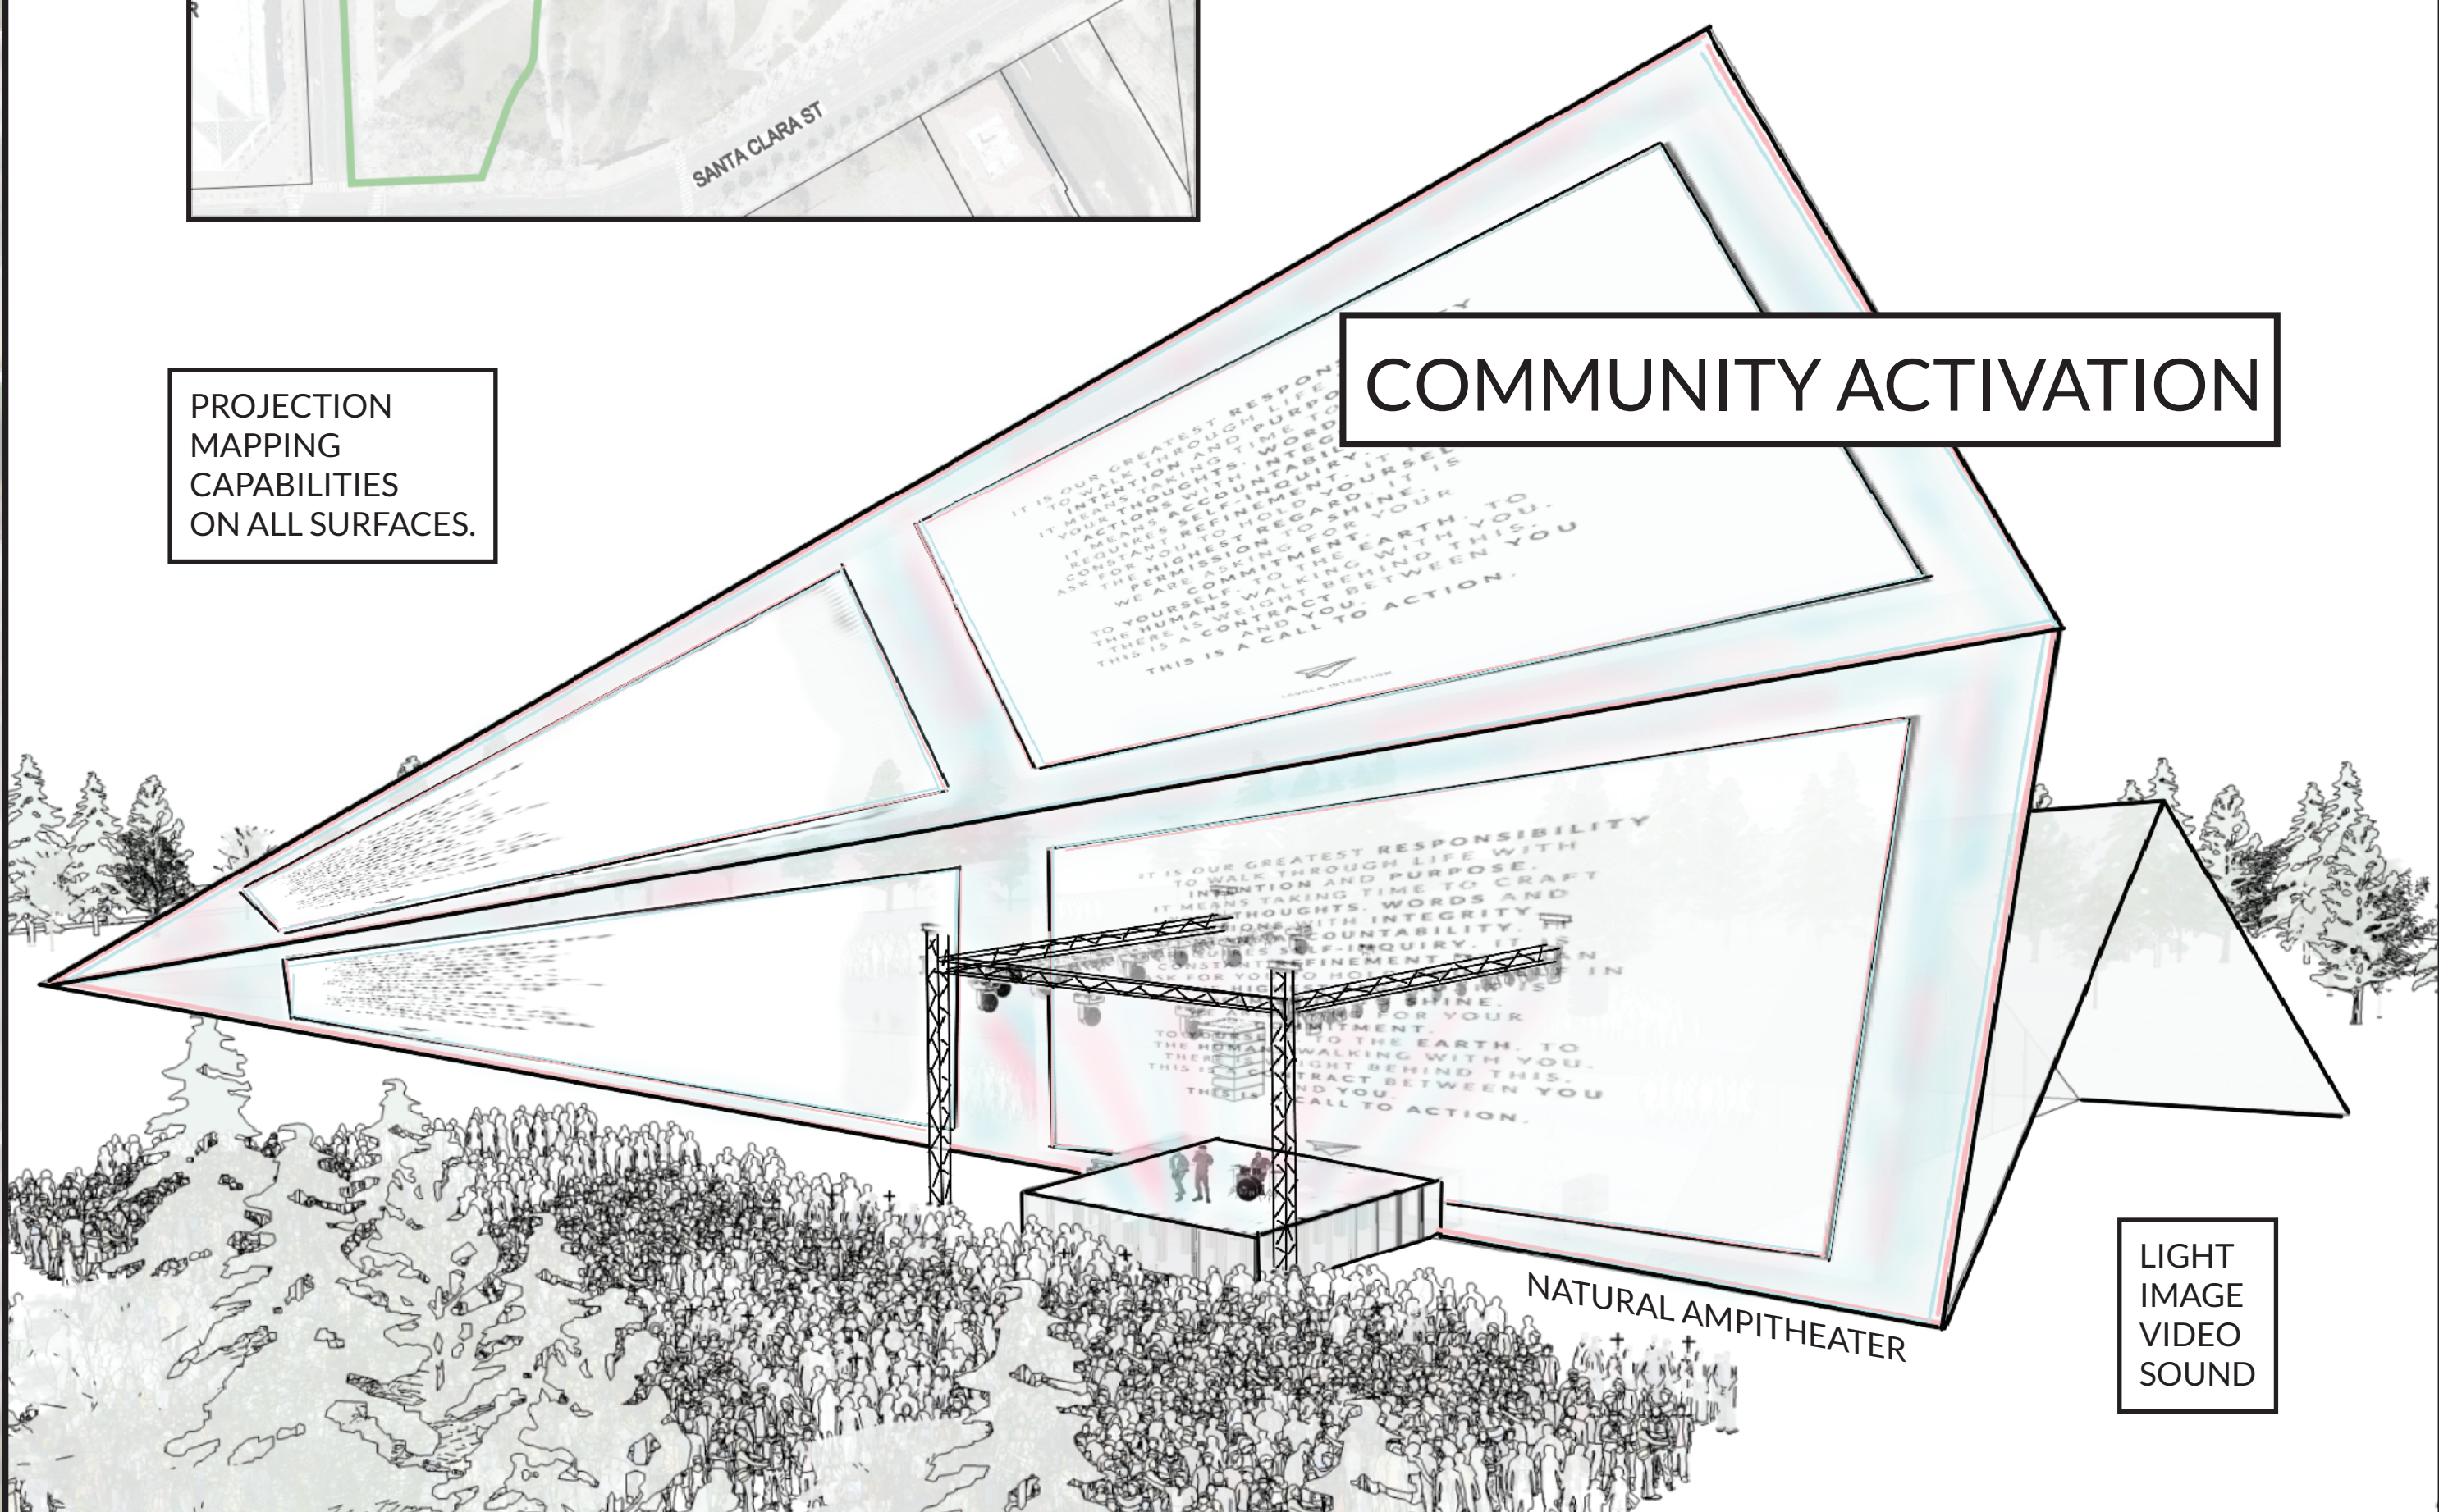

COMMUNITY ACTIVATION

PROJECTION MAPPING CAPABILITIES ON ALL SURFACES.

INNOVATIVE ENGAGEMENT

FOOD AND BEVERAGE, RETAIL, GALLERY AND EVENT SPACE. EXPERIENCE SPECIFIC (BRANDED) OFFERINGS. (FULL BRANDED STRATEGY PRESENTED PHASE 2)

ONGOING LOCAL COLLABORATION AND PARTNERSHIP OPPORTUNITIES

INTERACTIVE IMMERSIVE EXPERIENCES

STATE ROUTE 87