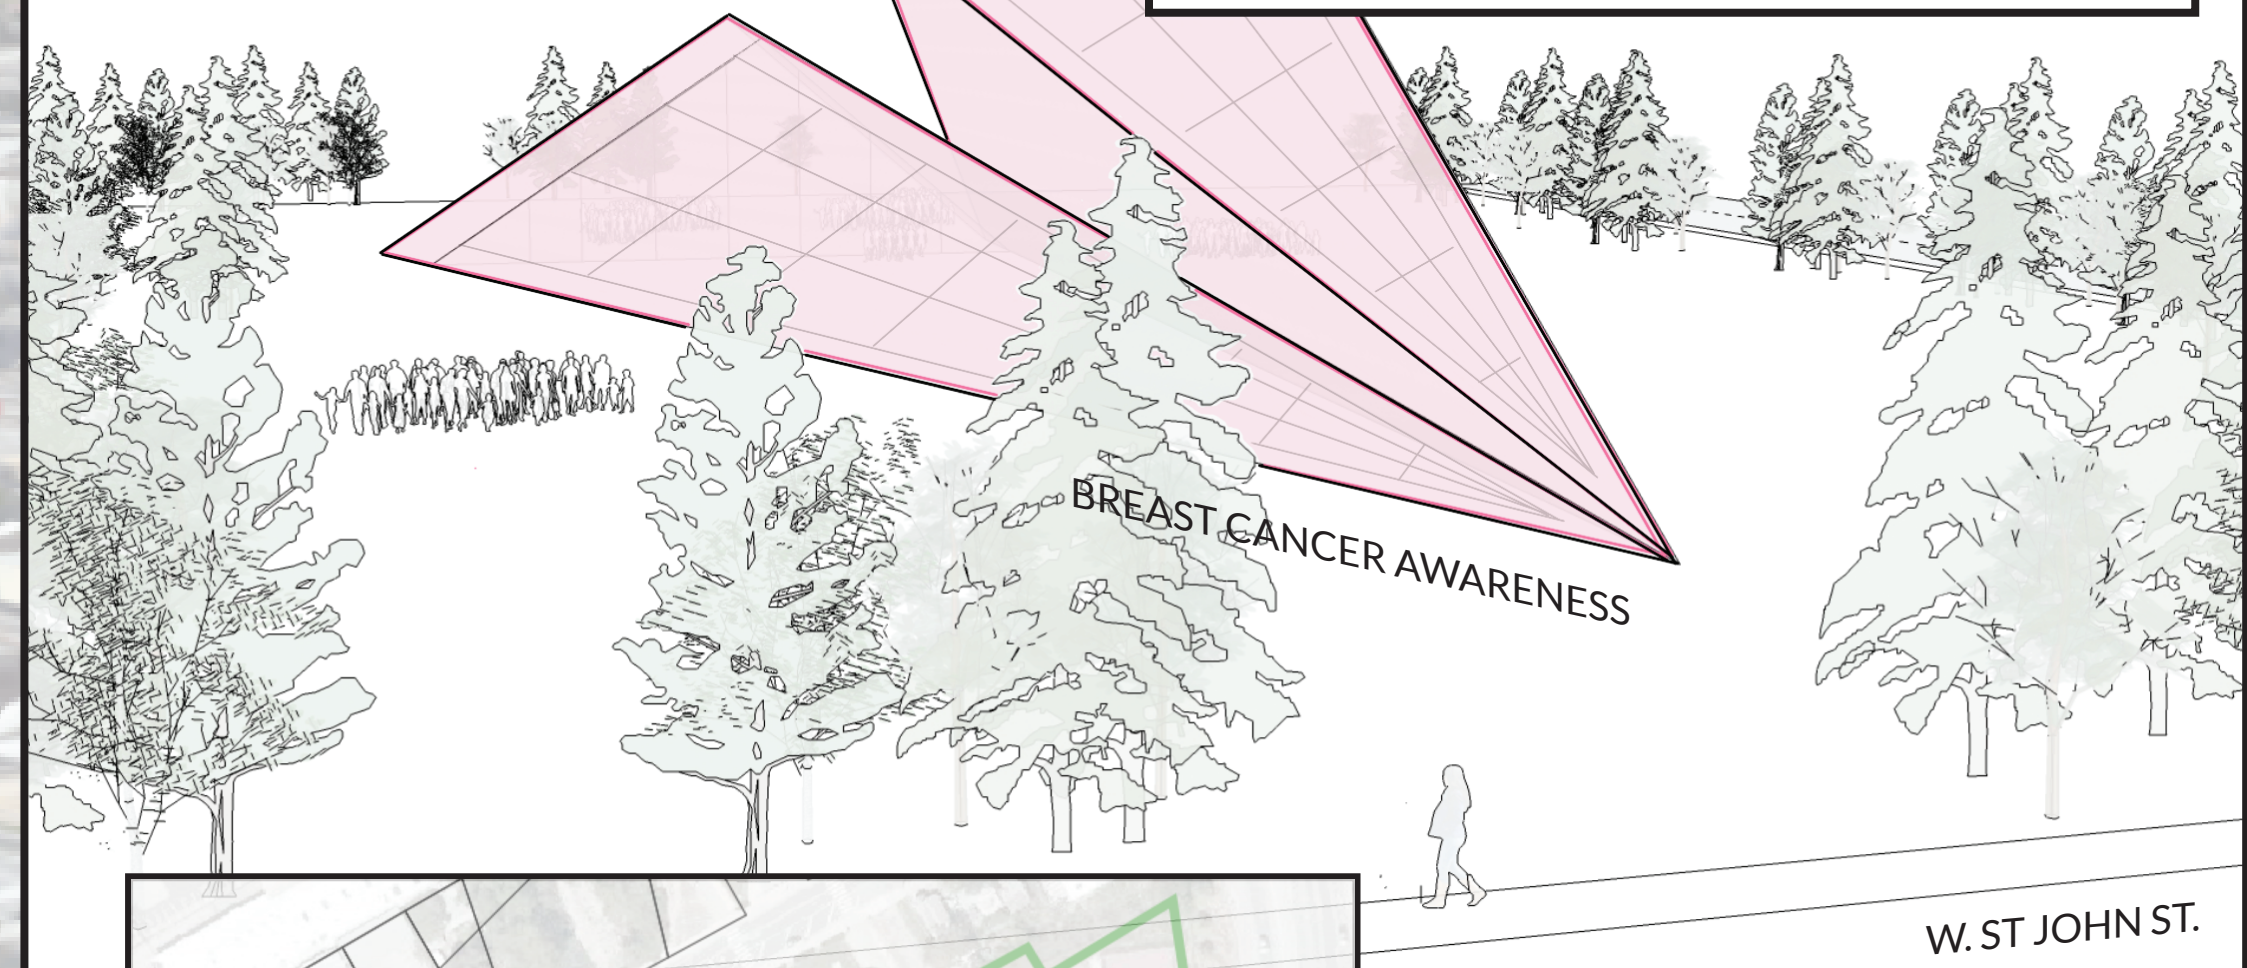

“WHAT IS YOUR DREAM?”

A PAPER AIRPLANE REPRESENTS YOUTHFUL INNOCENCE AND FUN. IT IS ONE OF THE FIRST THINGS WE CREATE AS CHILDREN AND LAUNCH INTO THE WORLD. THE “WHAT IS YOUR DREAM?” PROJECT, BASED AROUND THIS CHILDHOOD SYMBOL TAKES US BACK TO THAT CAREFREE IMAGINATION AND FREEDOM. MEASURING AT 300FT, THIS LARGER THAN LIFE PAPER AIRPLANE CAPTURES THE SPIRIT OF POSSIBILITY AND SERVES AS A POWERFUL REMINDER FOR ALL TO DREAM BIG AND LAUNCH INTO ACTION.

PROGRAMMABLE FULL SPECTRUM LIGHTING FOR BORDER / OUTLINE OF STRUCTURE AS WELL AS SURFACE AREA. ALL LIGHTING BUILT INTO STRUCTURE. PROJECTED ALONG SURFACE OR LUMINATING INTERNALLY, MINIMIZING AFFECTS ON SURROUNDING. FULLY CONSCIOUS STRATEGIES AND TECHNIQUES WILL BE APPLIED.

ADJUSTABLE PRESENCE

25,000SQ FT SOLAR STRATEGY (GLARE CONSIDERATE) POWERING ENTIRE OPERATION (NET ZERO)

ENGINEERED STRUCTURAL FRAME WITH METAL CLADDING / SKIN SERVING TECHNICAL GEAR (LIGHTING, ETC) APPEARANCE AND DURABILITY. (MATERIALS TBD)

FORM AND FUNCTION

ELEVATED DESIGN ENSURING PUBLIC FUNCTION AND SAFETY. (NO CLIMBING)

RAISED PERIMETER EDGE CREATING HOVER EFFECT.

OVER 10,000 SQFT (SINGLE LEVEL CALC) CONTAINED, BUILT OUT USABLE SPACE AND STORAGE (INCLUDING ALL TECHNICAL EQUIP.)