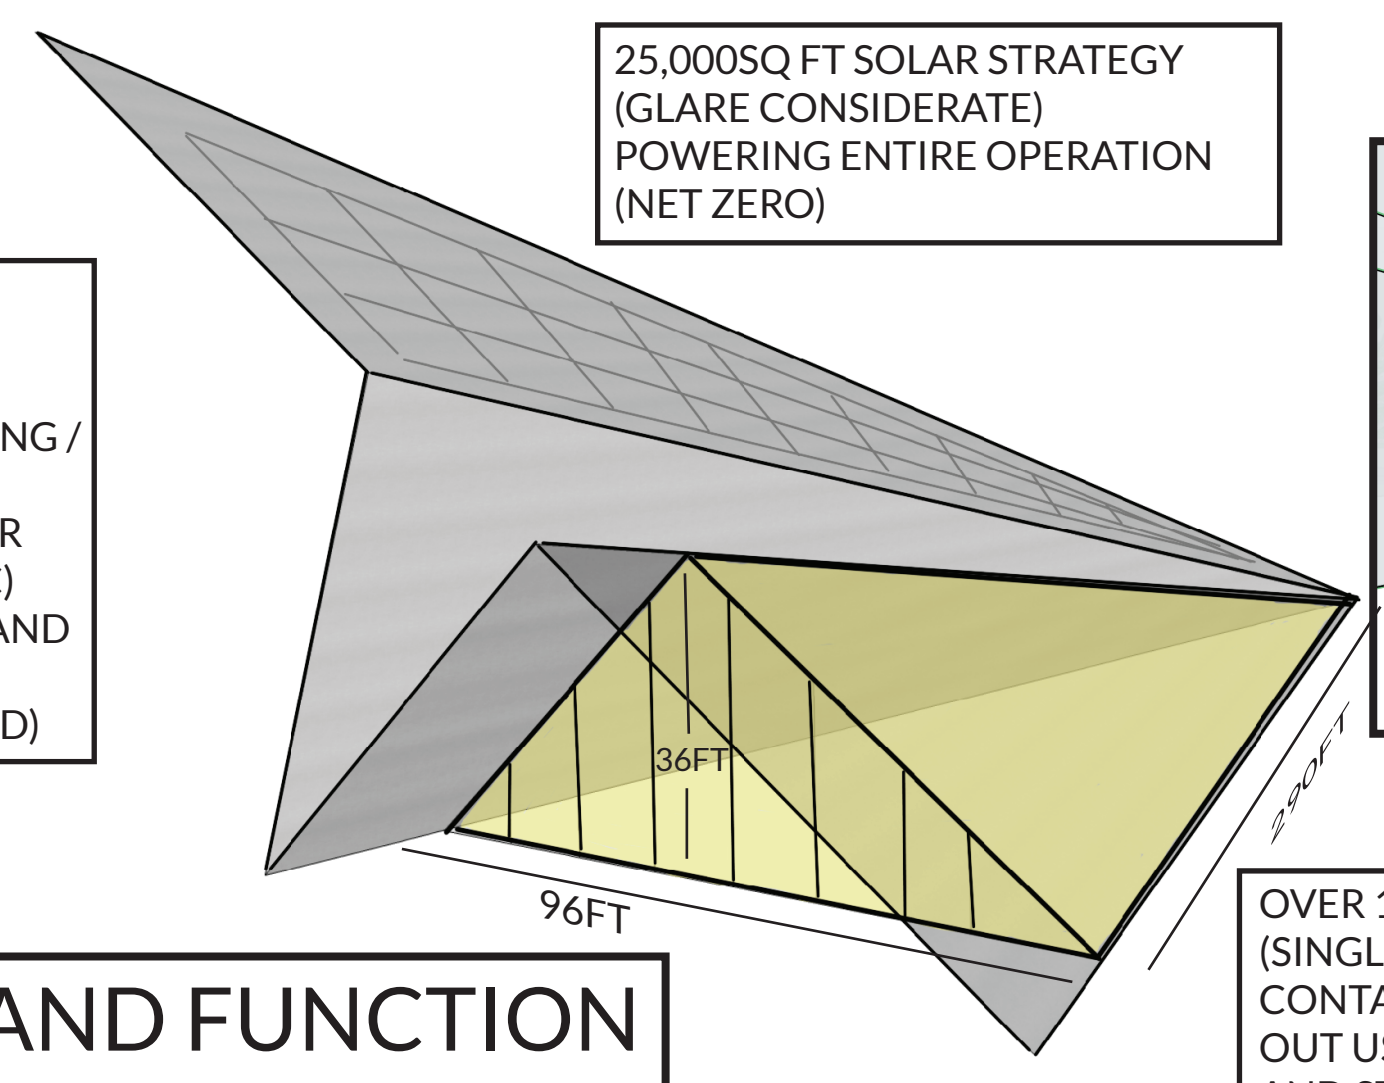

“WHAT IS YOUR DREAM?”

A PAPER AIRPLANE REPRESENTS YOUTHFUL INNOCENCE AND FUN. IT IS ONE OF THE FIRST THINGS WE CREATE AS CHILDREN AND LAUNCH INTO THE WORLD. THE “WHAT IS YOUR DREAM?” PROJECT, BASED AROUND THIS CHILDHOOD SYMBOL TAKES US BACK TO THAT CAREFREE IMAGINATION AND FREEDOM. MEASURING AT 300FT, THIS LARGER THAN LIFE PAPER AIRPLANE CAPTURES THE SPIRIT OF POSSIBILITY AND SERVES AS A POWERFUL REMINDER FOR ALL TO DREAM BIG AND LAUNCH INTO ACTION.

PROGRAMMABLE FULL SPECTRUM LIGHTING FOR BORDER / OUTLINE OF STRUCTURE AS WELL AS SURFACE AREA. ALL LIGHTING BUILT INTO STRUCTURE. PROJECTED ALONG SURFACE OR LUMINATING INTERNALLY, MINIMIZING AFFECTS ON SURROUNDING. FULLY CONSCIOUS STRATEGIES AND TECHNIQUES WILL BE APPLIED.

ADJUSTABLE PRESENCE

25,000SQ FT SOLAR STRATEGY (GLARE CONSIDERATE) POWERING ENTIRE OPERATION (NET ZERO)

ENGINEERED STRUCTURAL FRAME WITH METAL CLADDING / SKIN SERVING TECHNICAL GEAR (LIGHTING, ETC) APPEARANCE AND DURABILITY. (MATERIALS TBD)

FORM AND FUNCTION

ELEVATED DESIGN ENSURING PUBLIC FUNCTION AND SAFETY. (NO CLIMBING)

RAISED PERIMETER EDGE CREATING HOVER EFFECT.

OVER 10,000 SQFT (SINGLE LEVEL CALC) CONTAINED, BUILT OUT USABLE SPACE AND STORAGE (INCLUDING ALL TECHNICAL EQUIP.)