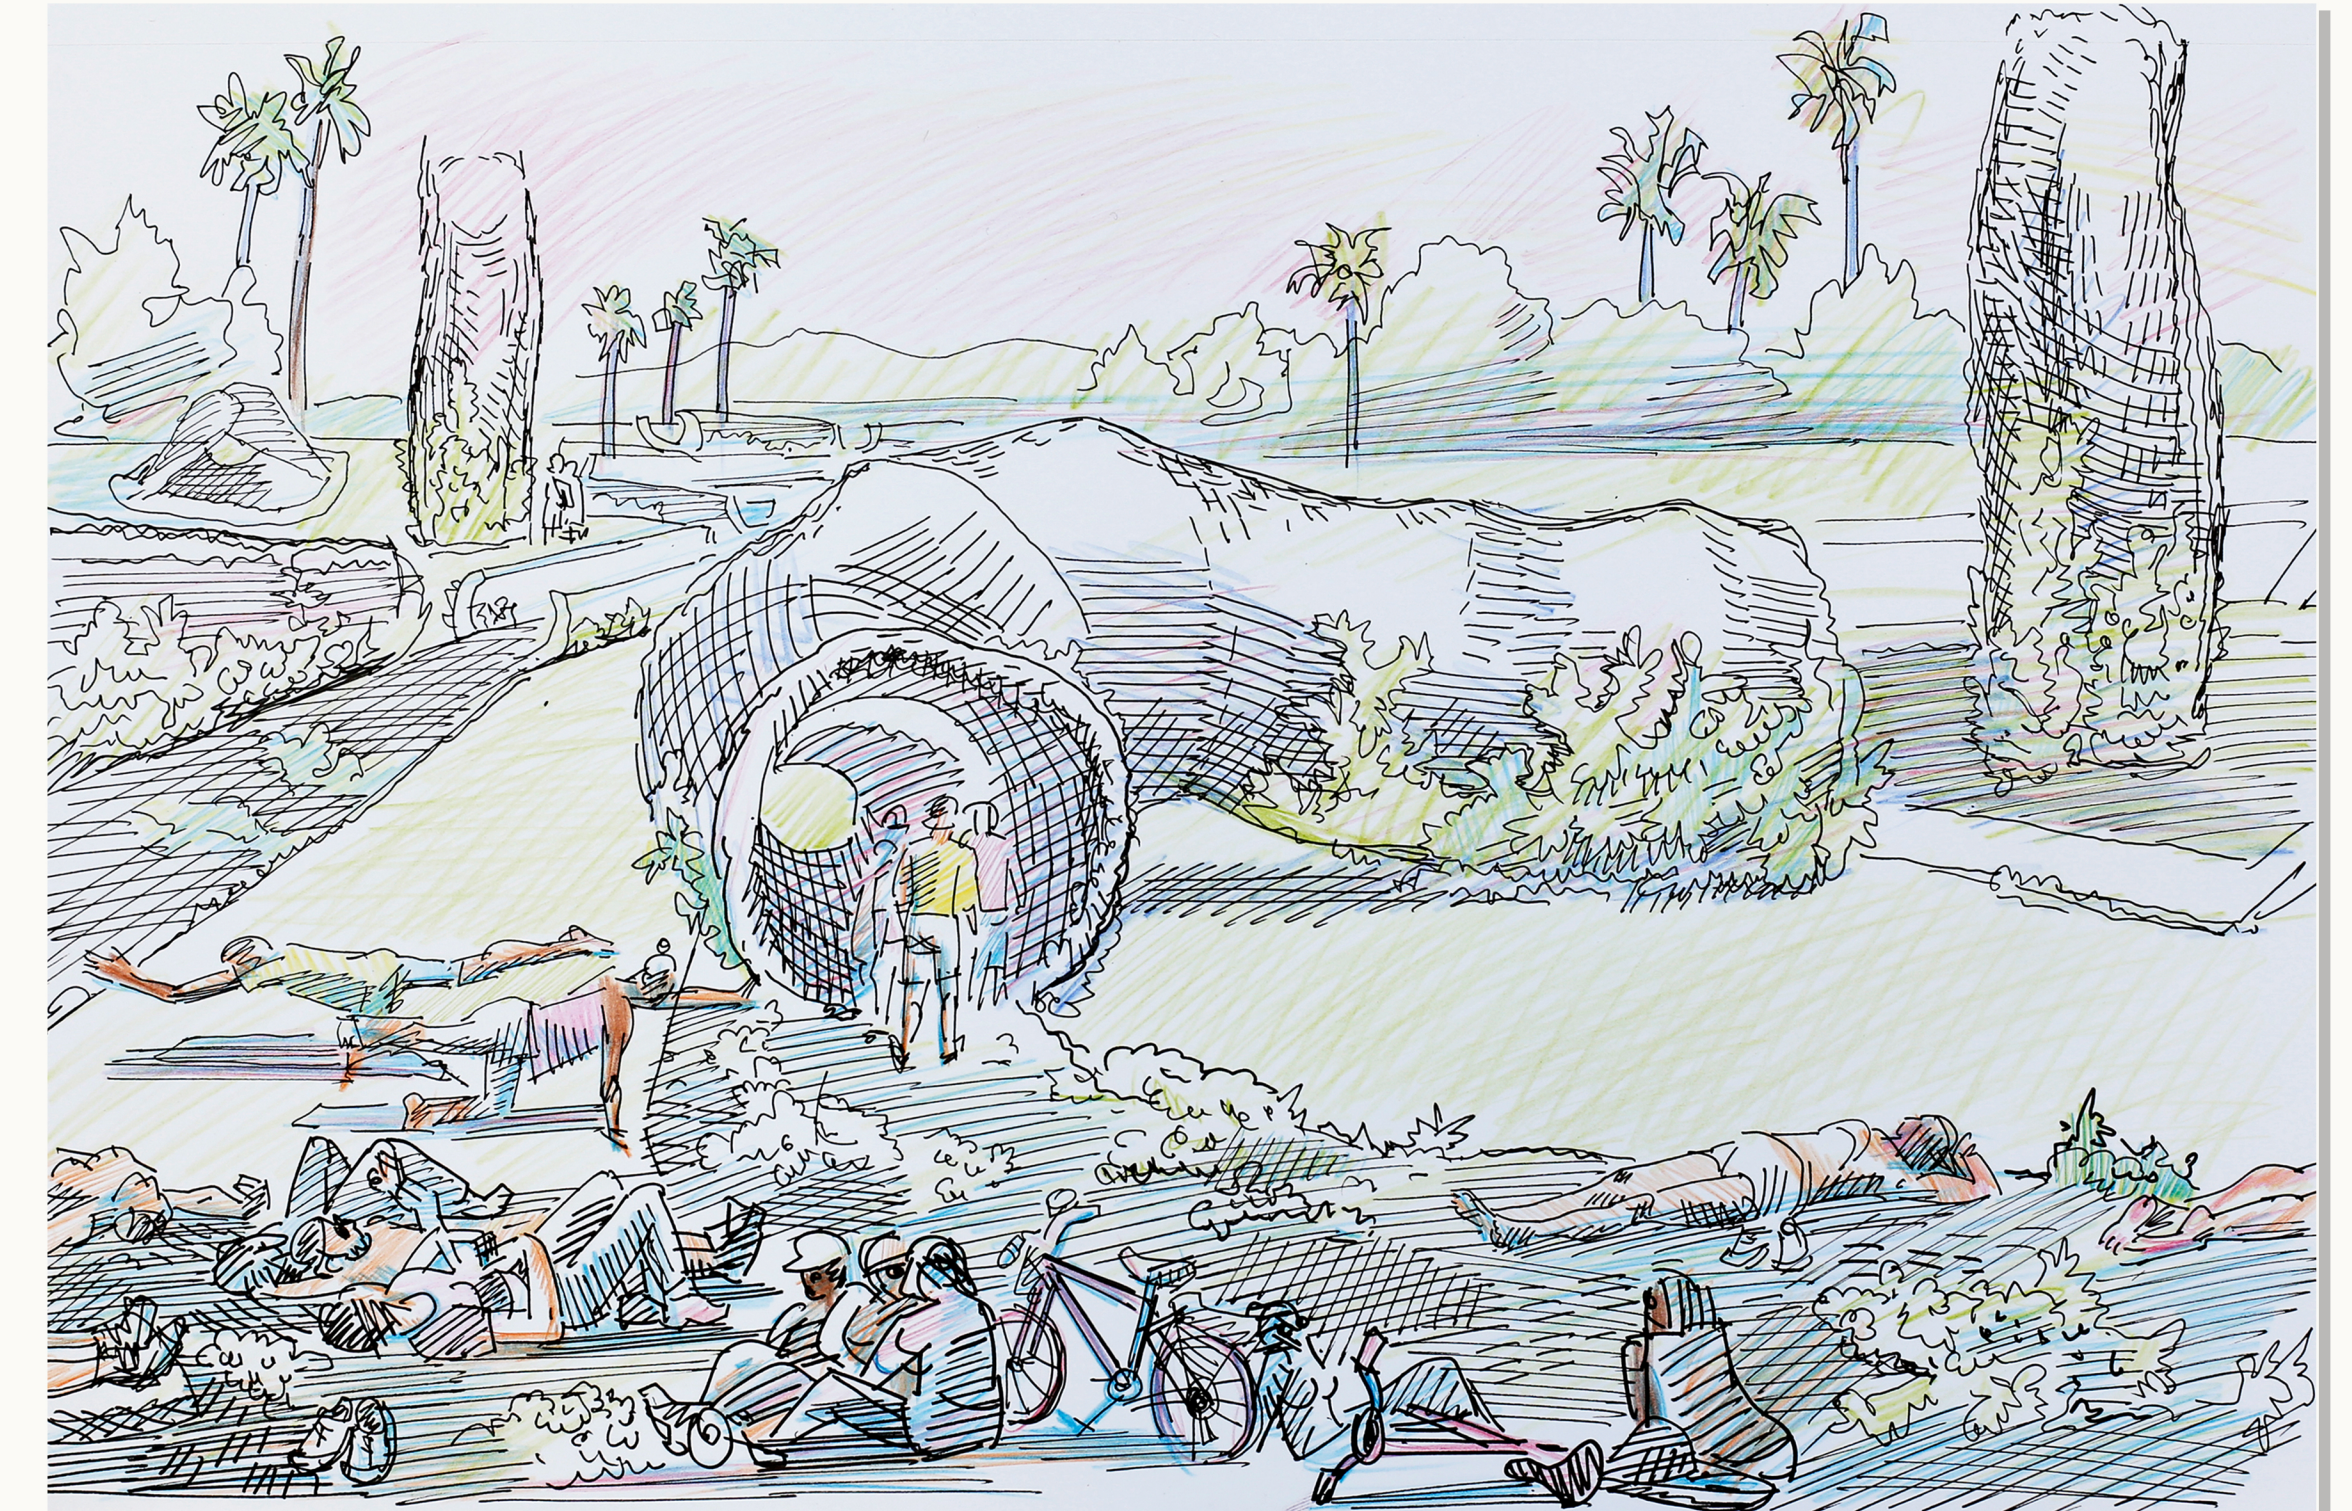

# MazZone Garden

is a living sculptural installation and a garden labyrinth merged with an Augmented Reality gaming experience. The concept is designed with an environmentally friendly approach paired with interactivity and a powerful social statement.

Through repurposing the wire netting (covered with black polymer) -- usually used for building fences and defining borders -- for creating the sculptural installation we will offer a shared interactive experience and a place of attraction for various social groups. The labyrinth construction will be accompanied with climbing plants and flowers growing on the netting and therefore, creating the natural framing of the human-made environment.

- hedges of labyrinth
- bicycle trail
- zones of labyrinth
- zones of labyrinth with some netting covering the ground as a carpet
- sculptural objects in the shape of "sequoia" columns or tubes (parts of labyrinth)

The shape of the labyrinth repeats the organic molecular structures which symbolise the transition/change in the movement. The columns and horizontal tubes reference Californian sequoias and hedges of the botanical maze. While some flowers will blossom and others fade, the labyrinth is meant to be a "living sculptural installation" changing in time.