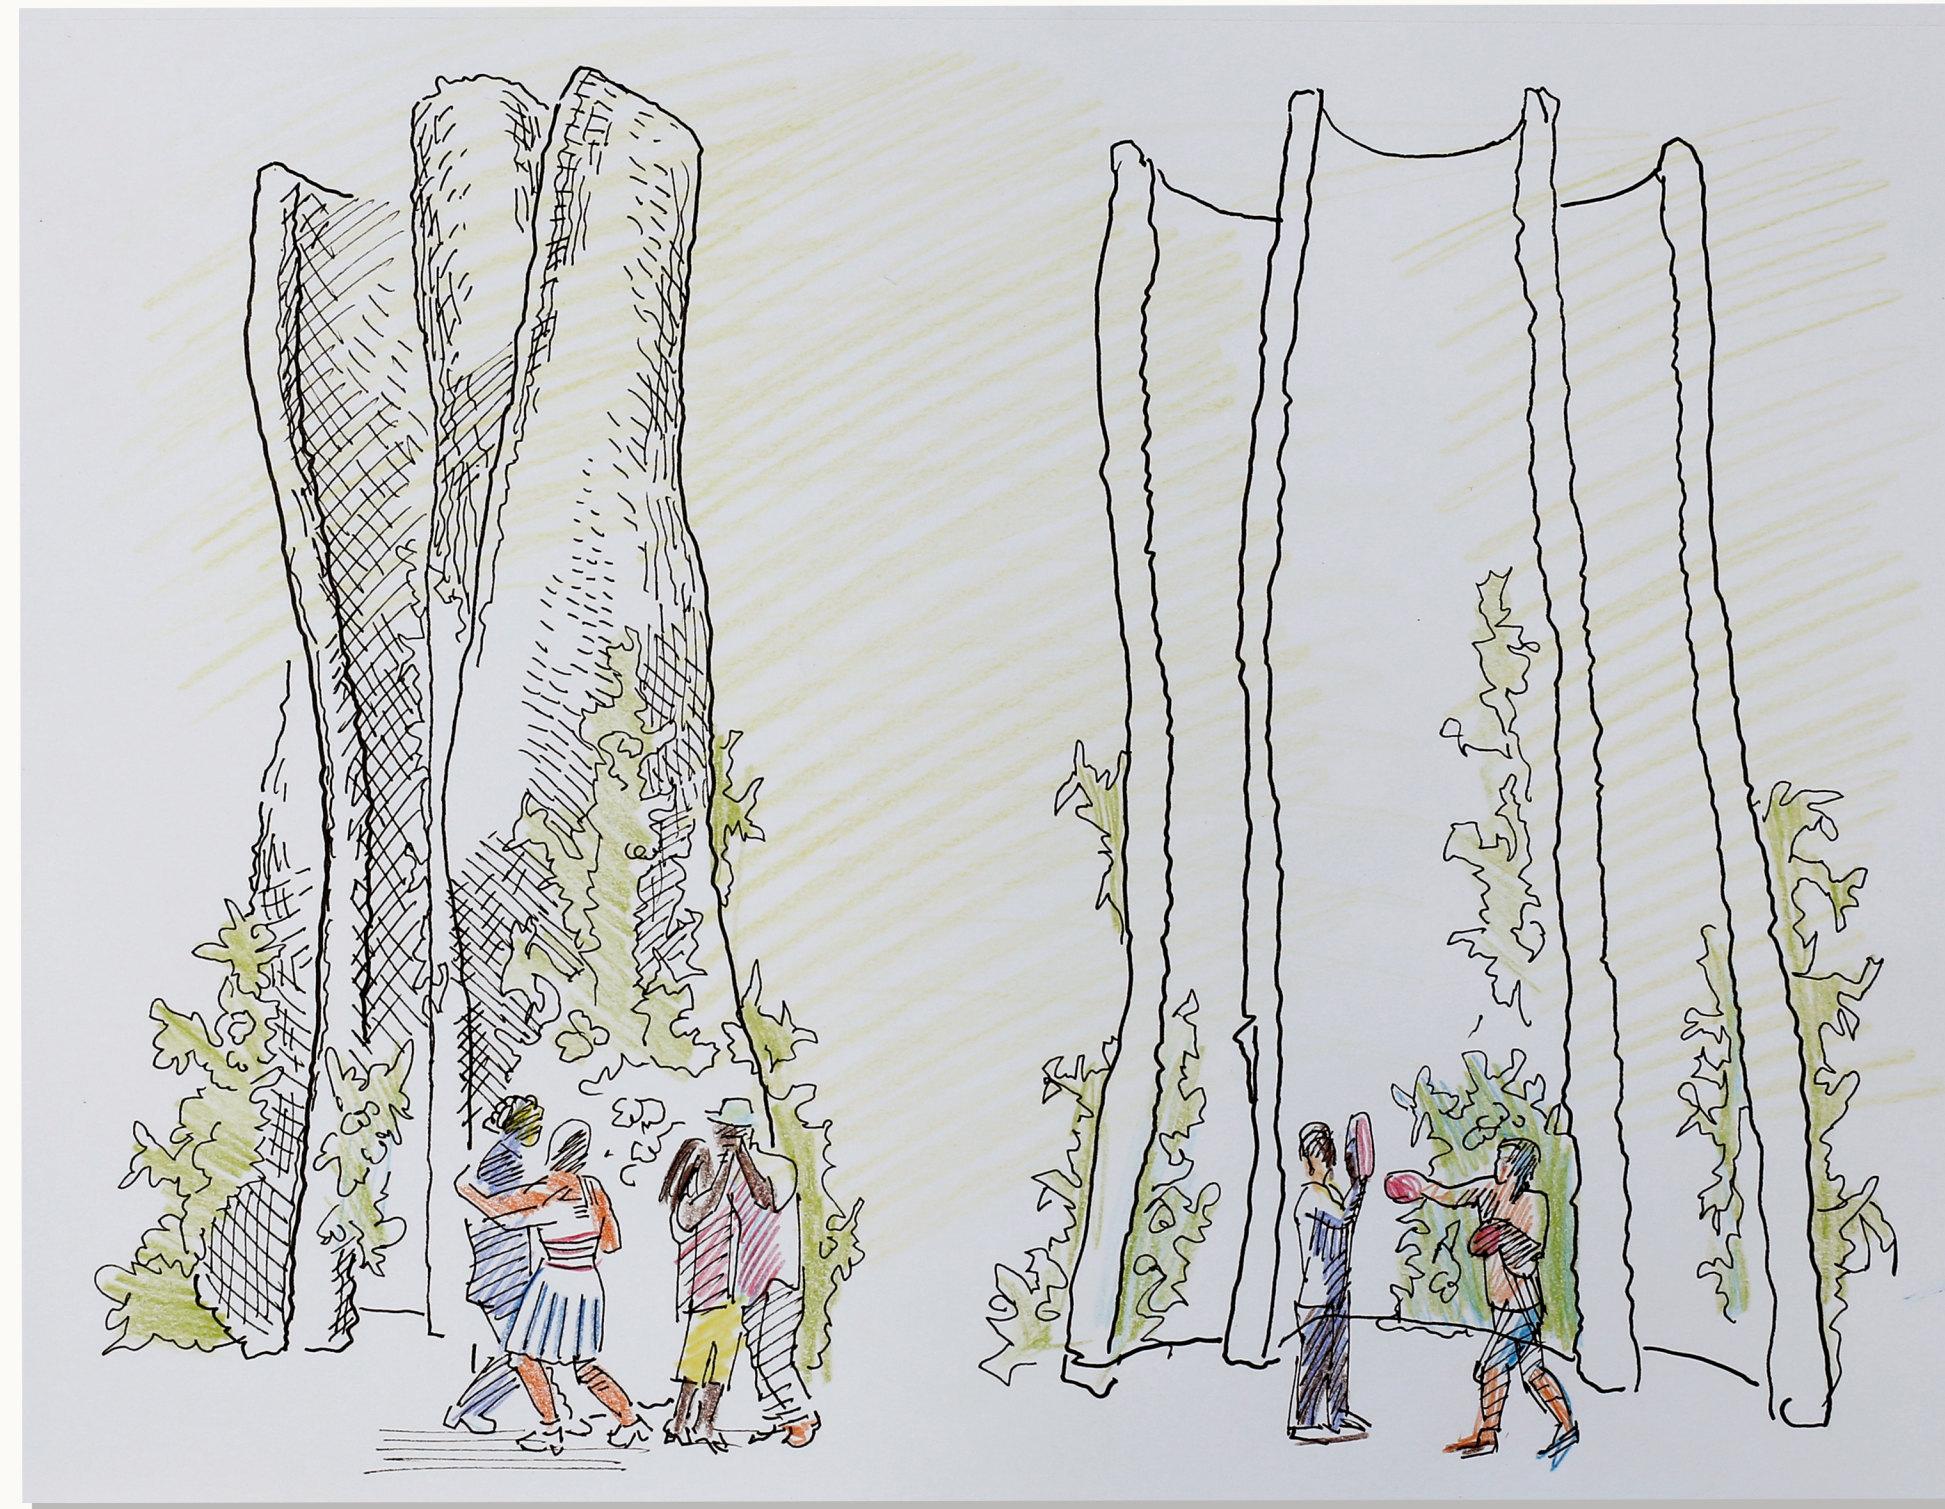

# MazZone Garden

is a living sculptural installation and a garden labyrinth merged with an Augmented Reality gaming experience. The concept is designed with an environmentally friendly approach paired with interactivity and a powerful social statement.

Through repurposing the wire netting (covered with black polymer) -- usually used for building fences and defining borders -- for creating the sculptural installation we will offer a shared interactive experience and a place of attraction for various social groups. The labyrinth construction will be accompanied with climbing plants and flowers growing on the netting and therefore, creating the natural framing of the human-made environment.

The shape of the labyrinth repeats the organic molecular structures which symbolise the transition/change in the movement. The columns and horizontal tubes reference Californian sequoias and hedges of the botanical maze. While some flowers will blossom and others fade, the labyrinth is meant to be a "living sculptural installation" changing in time.

Prototype of a lying tube construction which is also an element of the maze.

Prototypes of the "sequoia" columns during the day time. Sizes of the columns can vary from 20 to 50 ft.

Prototypes of the "sequoia" columns and net carpet at night. Grass and flowers will grow through the net carpet and will be used for visitors' leisure activities. The transparency of the netting, its ability to reflect light and layering allows using various kinds of lighting techniques, e.g. 12V LED flexible light strip working on sun batteries can be integrated in the net carpet for night illumination.