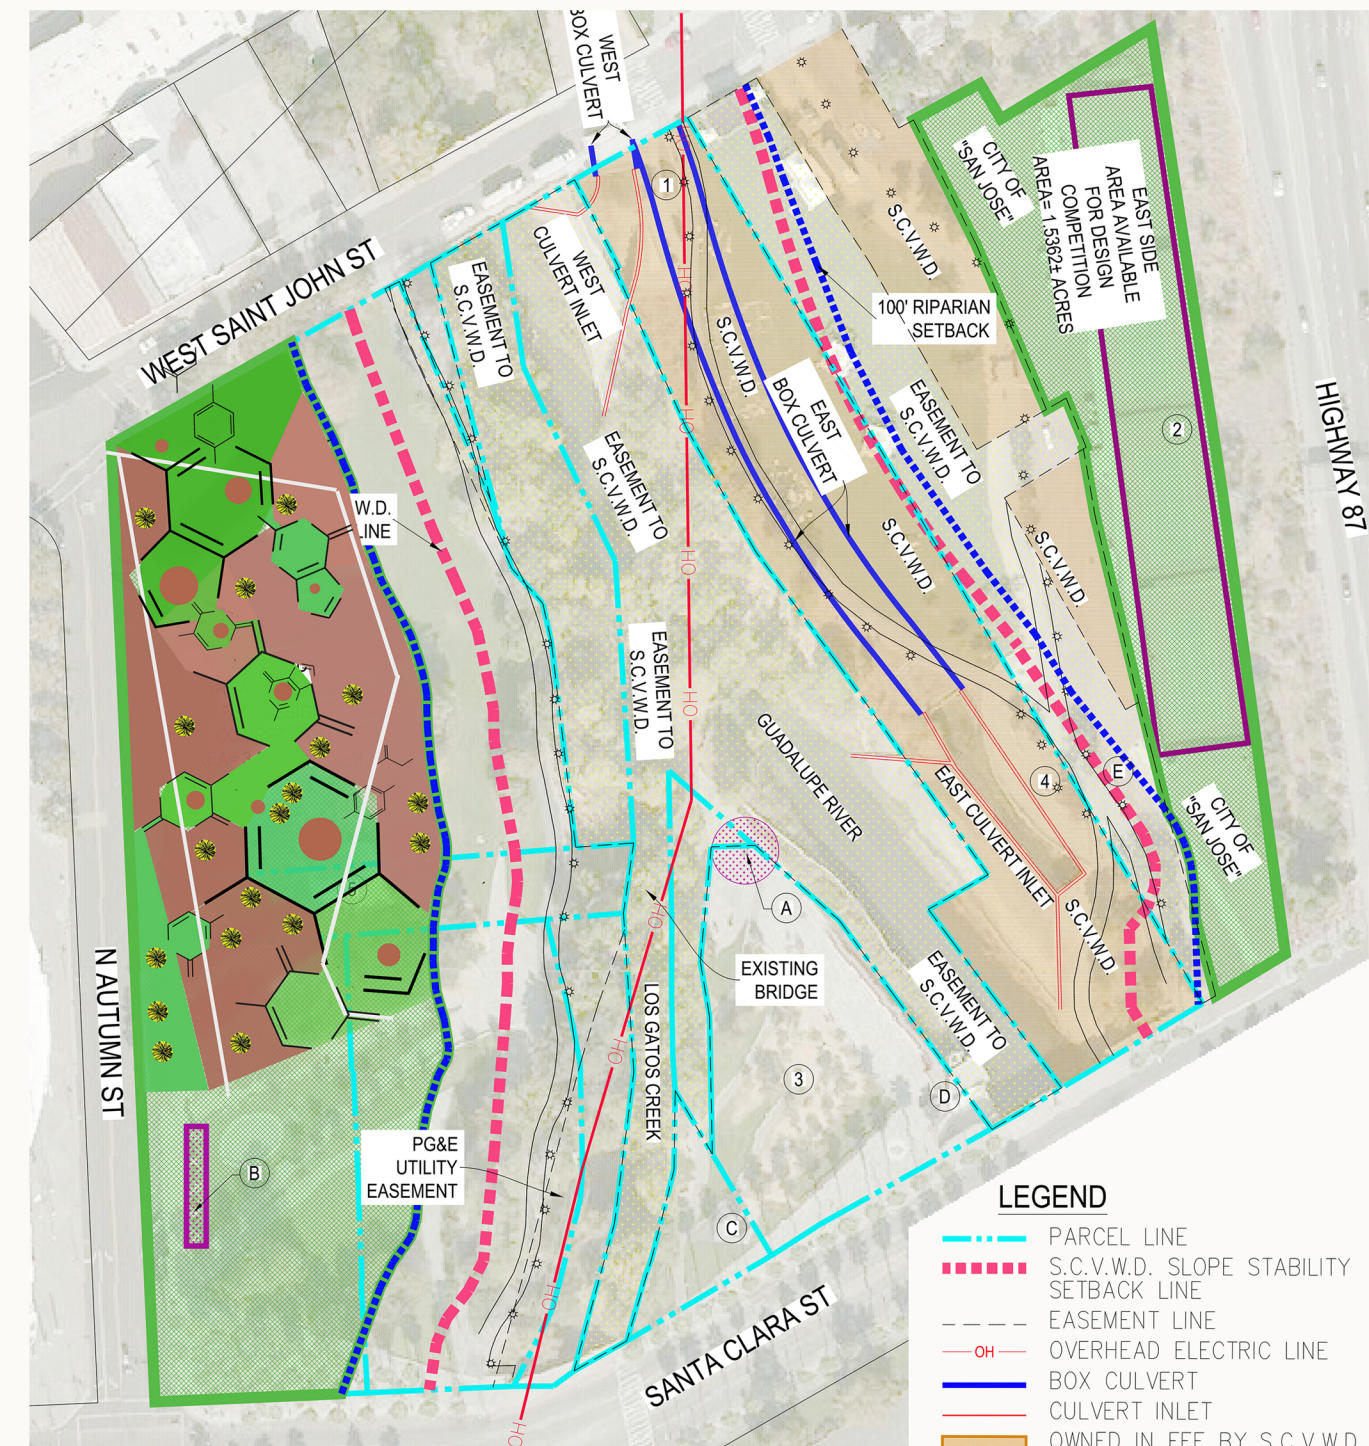

# MazZone Garden

is a living sculptural installation and a garden labyrinth merged with an Augmented Reality gaming experience. The concept is designed with an environmentally friendly approach paired with interactivity and a powerful social statement.

Through repurposing the wire netting (covered with black polymer) -- usually used for building fences and defining borders -- for creating the sculptural installation we will offer a shared interactive experience and a place of attraction for various social groups. The labyrinth construction will be accompanied with climbing plants and flowers growing on the netting and therefore, creating the natural framing of the human-made environment.

- hedges of labyrinth
- bicycle trail
- zones of labyrinth
- zones of labyrinth with some netting covering the ground as a carpet
- sculptural objects in the shape of "sequoia" columns or tubes (parts of labyrinth)

**LEGEND**

- PARCEL LINE
- S.C.V.W.D. SLOPE STABILITY SETBACK LINE
- EASEMENT LINE
- OVERHEAD ELECTRIC LINE
- BOX CULVERT
- CULVERT INLET
- OWNED IN FEE BY S.C.V.W.D.
- EASEMENT TO S.C.V.W.D.
- 100' RIPARIAN SETBACK PER CITY COUNCIL POLICY 6-3-34
- AREA AVAILABLE FOR DESIGN COMPETITION