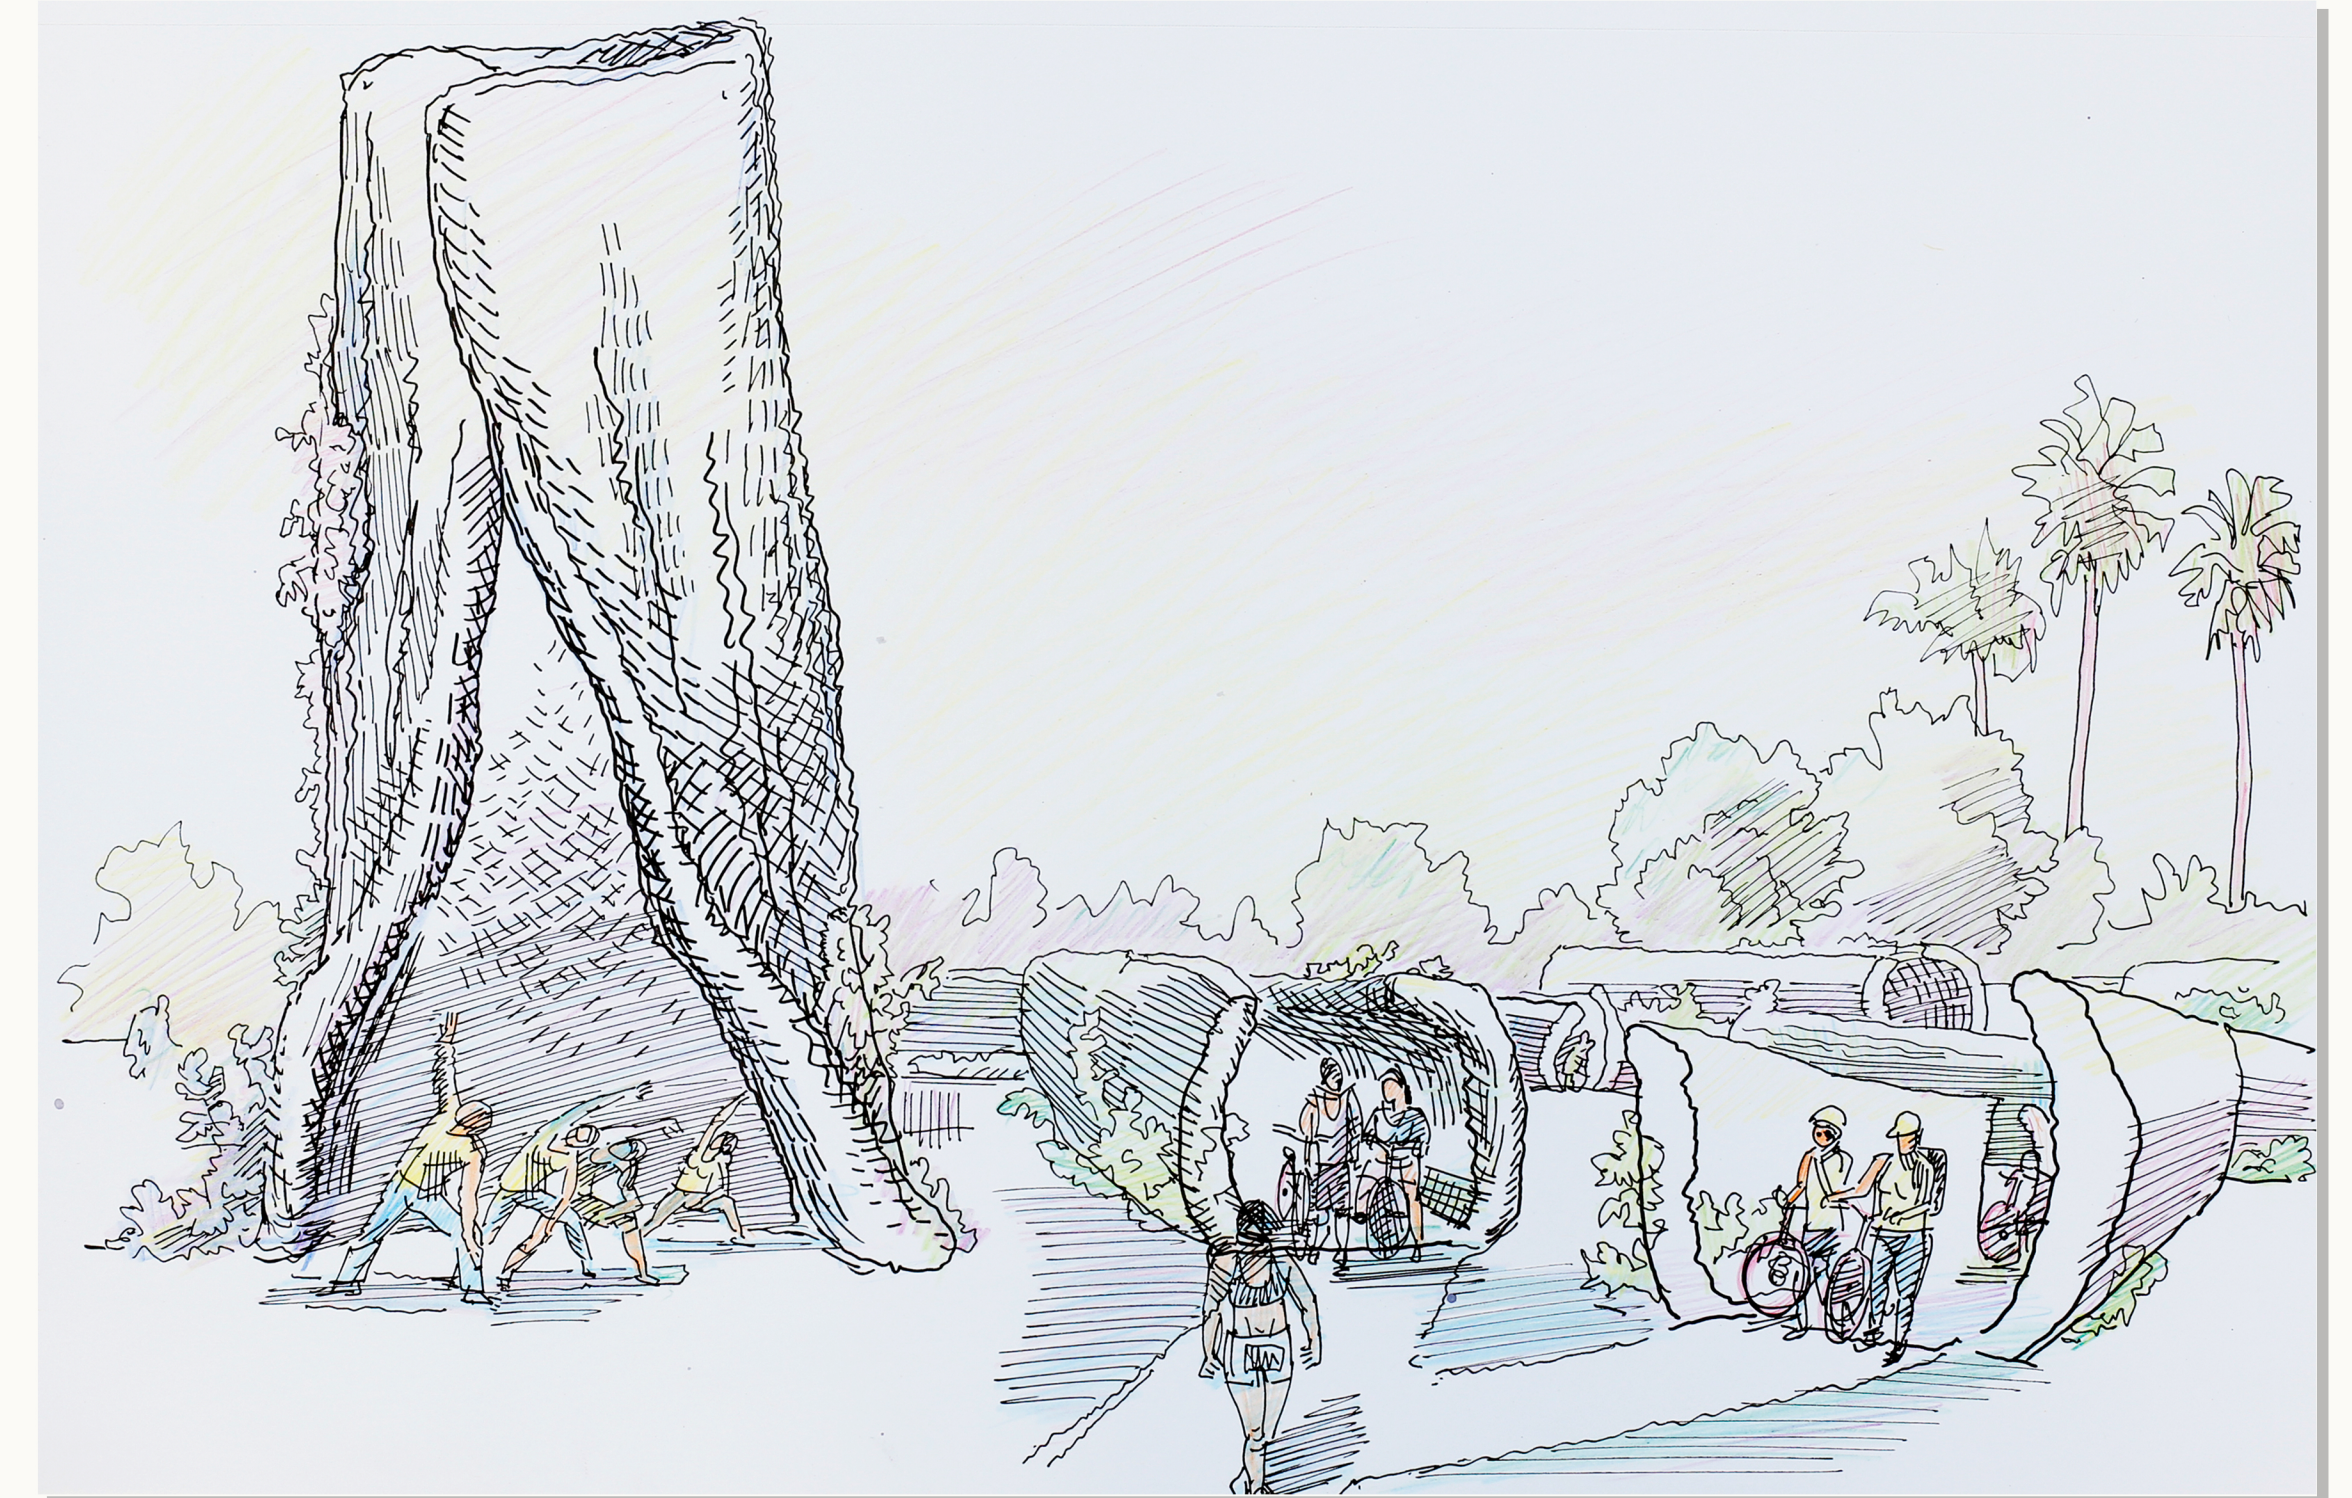

# MazZone Garden

is a living sculptural installation and a garden labyrinth merged with an Augmented Reality gaming experience. The concept is designed with an environmentally friendly approach paired with interactivity and a powerful social statement.

Through repurposing the wire netting (covered with black polymer) -- usually used for building fences and defining borders -- for creating the sculptural installation we will offer a shared interactive experience and a place of attraction for various social groups. The labyrinth construction will be accompanied with climbing plants and flowers growing on the netting and therefore, creating the natural framing of the human-made environment.

- hedges of labyrinth
- bicycle trail
- zones of labyrinth
- zones of labyrinth with some netting covering the ground as a carpet
- sculptural objects in the shape of "sequoia" columns or tubes (parts of labyrinth)

The shape of the labyrinth repeats the organic molecular structures which symbolise the transition/change in the movement. The columns and horizontal tubes reference Californian sequoias and hedges of the botanical maze. While some flowers will blossom and others fade, the labyrinth is meant to be a "living sculptural installation" changing in time.