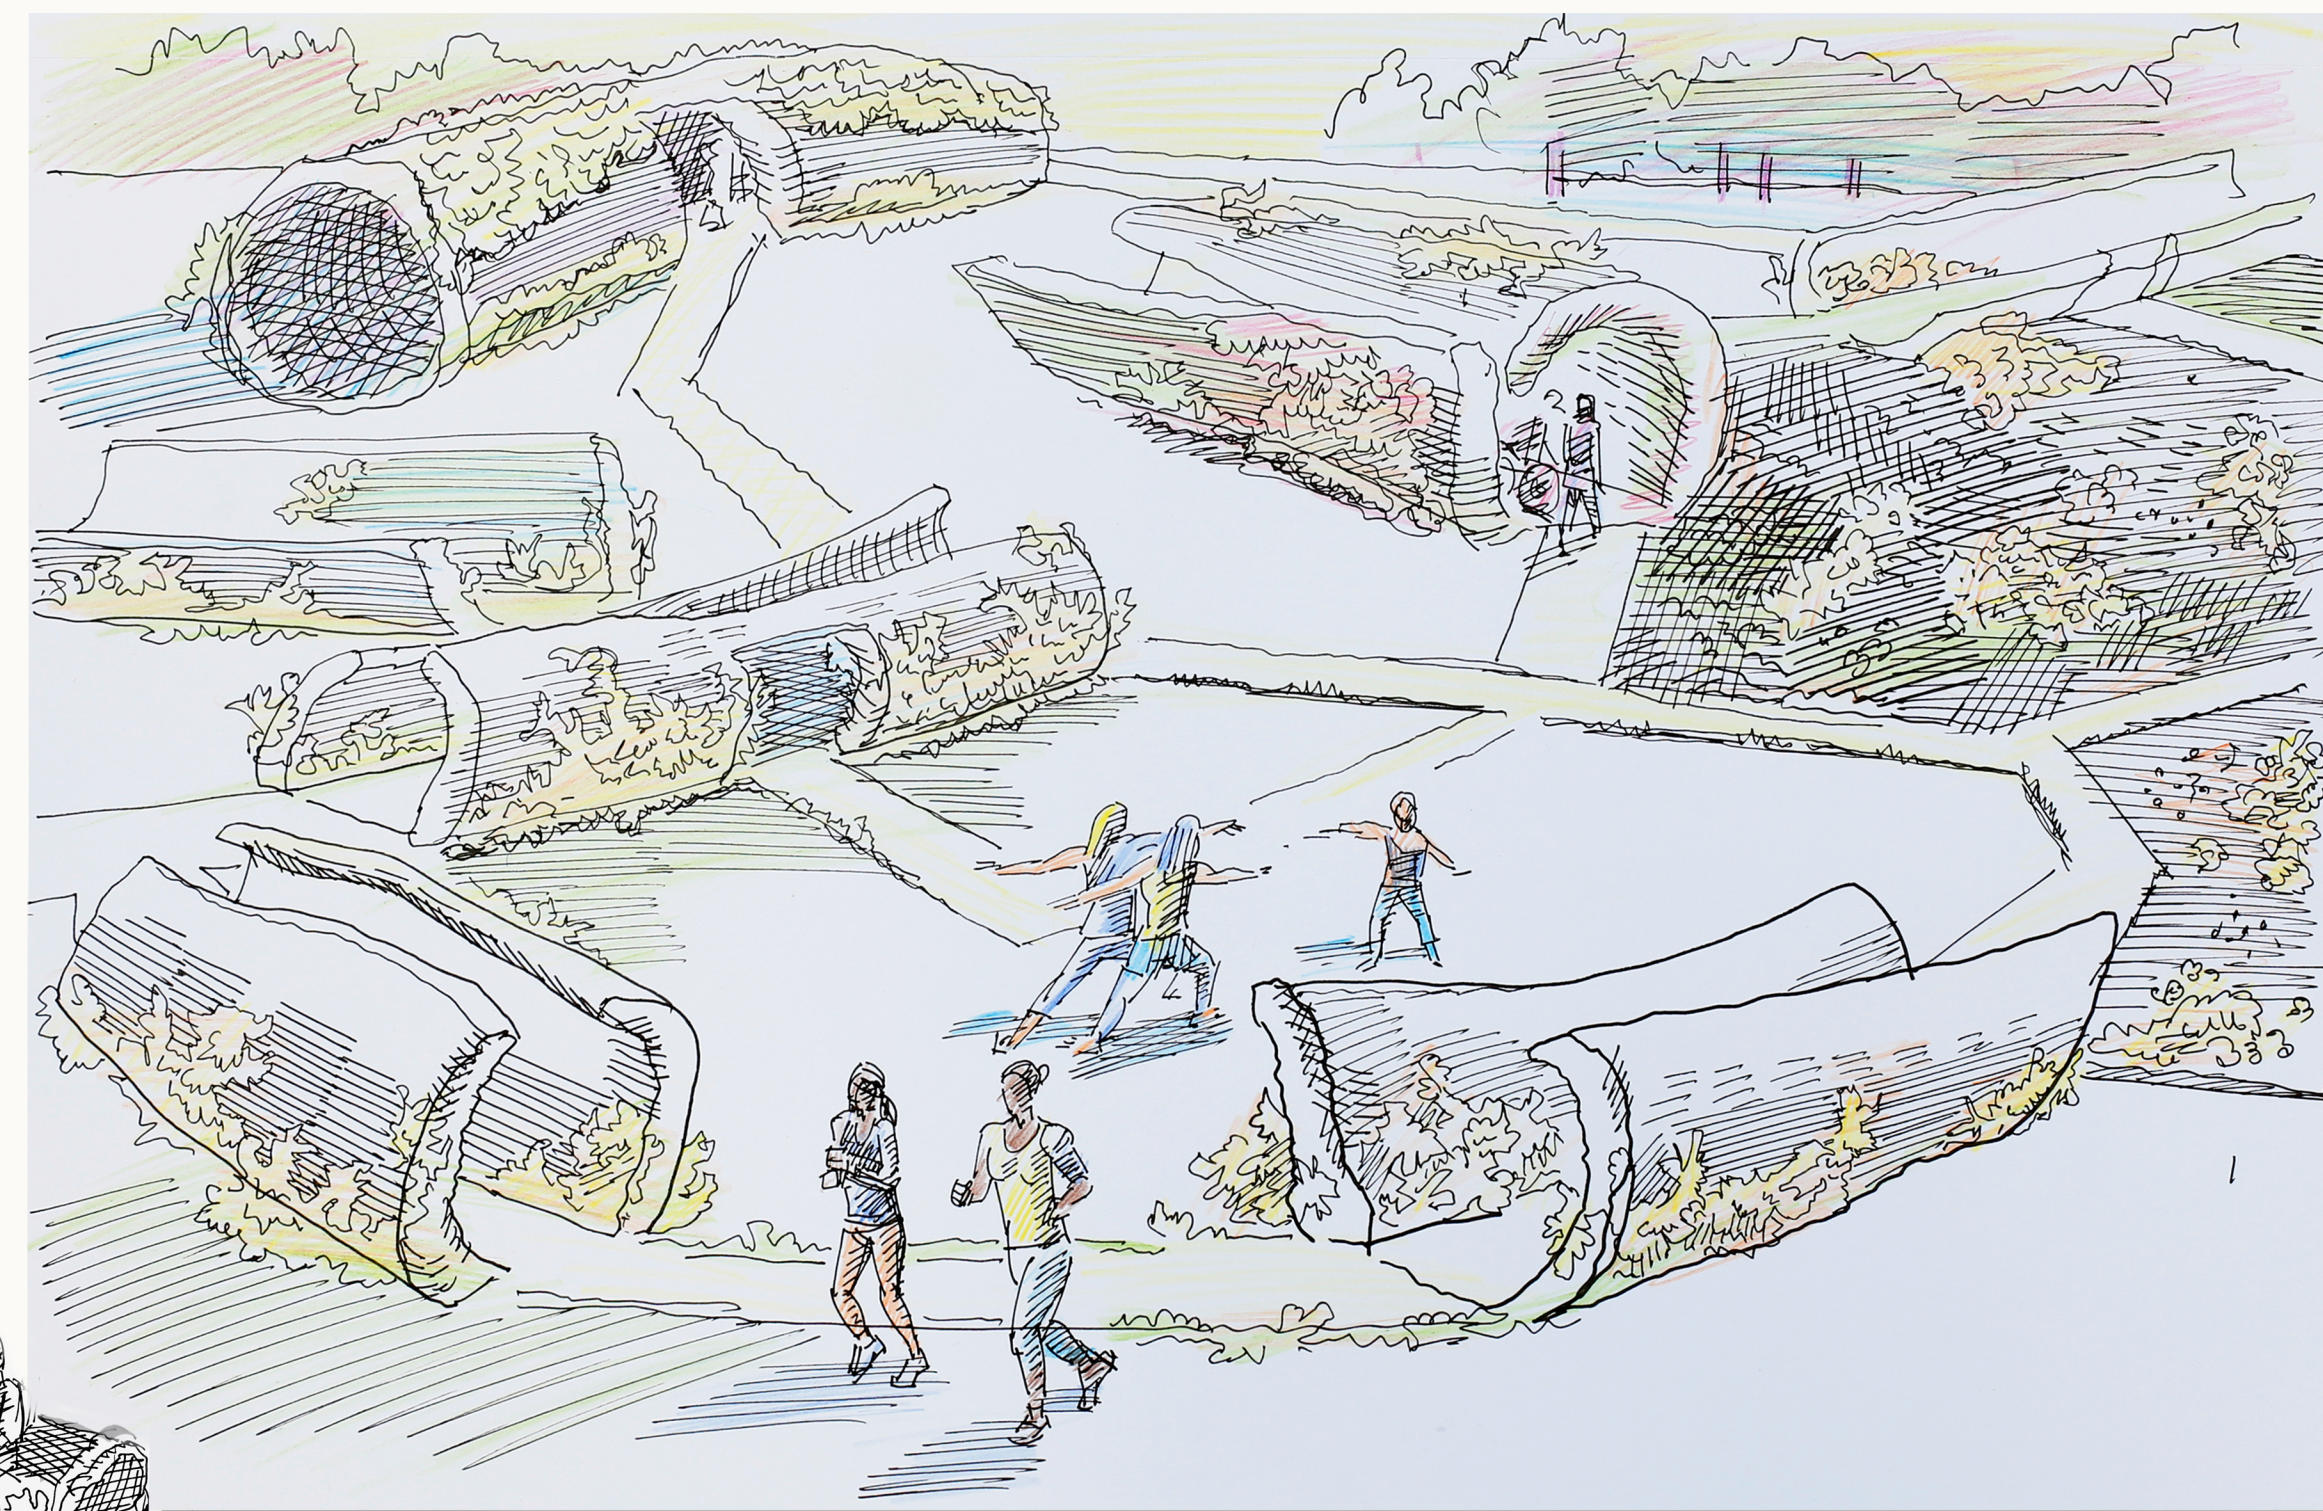

# MazZone Garden

is a living sculptural installation and a garden labyrinth merged with an Augmented Reality gaming experience. The concept is designed with an environmentally friendly approach paired with interactivity and a powerful social statement.

Through repurposing the wire netting (covered with black polymer) -- usually used for building fences and defining borders -- for creating the sculptural installation we will offer a shared interactive experience and a place of attraction for various social groups. The labyrinth construction will be accompanied with climbing plants and flowers growing on the netting and therefore, creating the natural framing of the human-made environment.

**LEGEND**

- PARCEL LINE
- S.C.V.W.D. SLOPE STABILITY SETBACK LINE
- EASEMENT LINE
- OVERHEAD ELECTRIC LINE
- BOX CULVERT
- CULVERT INLET
- OWNED IN FEE BY S.C.V.W.D.
- EASEMENT TO S.C.V.W.D.
- 100' RIPARIAN SETBACK PER CITY COUNCIL POLICY 6-3-34
- AREA AVAILABLE FOR DESIGN COMPETITION

The shape of the labyrinth repeats the organic molecular structures which symbolise the transition/change in the movement. The columns and horizontal tubes reference Californian sequoias and hedges of the botanical maze. While some flowers will blossom and others fade, the labyrinth is meant to be a "living sculptural installation" changing in time.