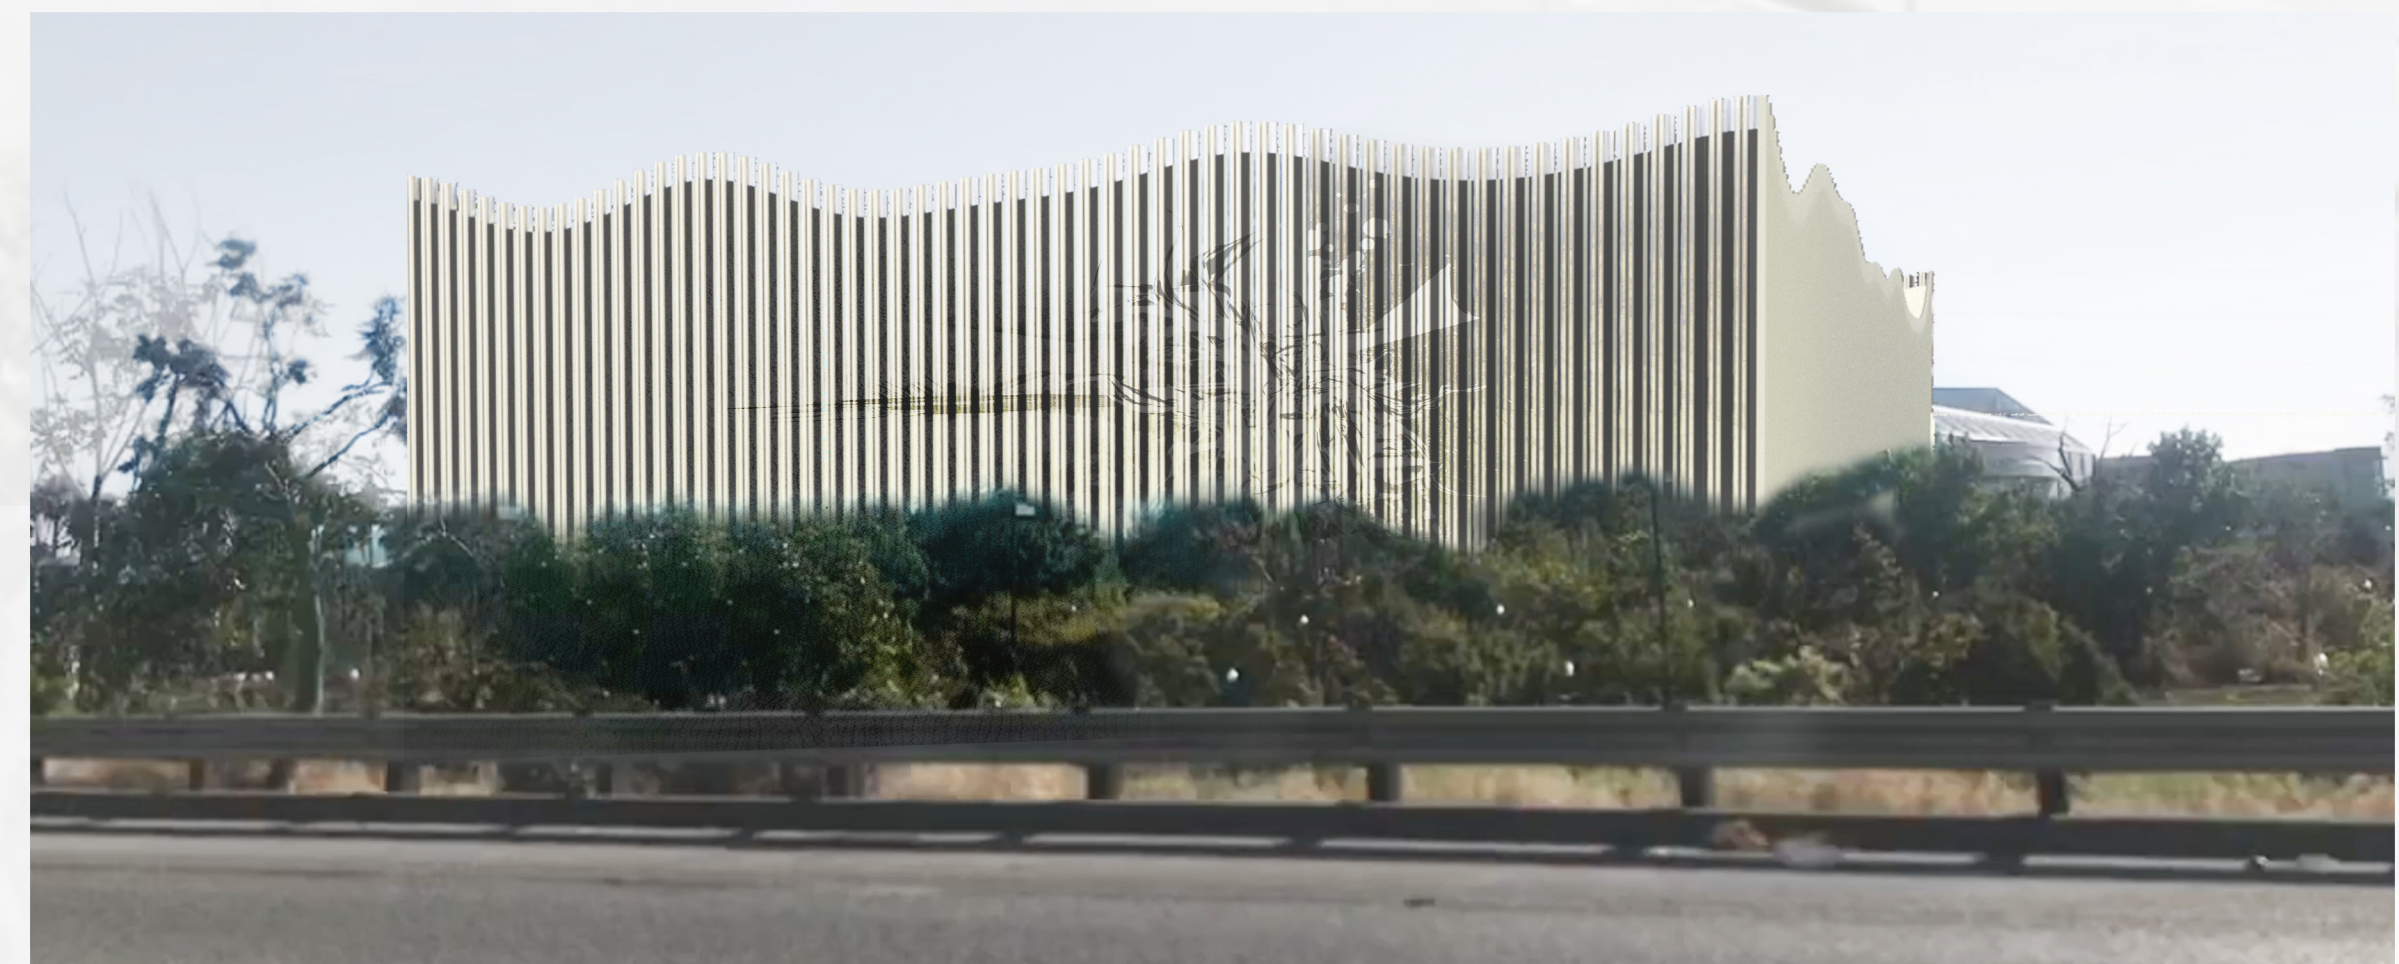

THE VAULT

This is a design where technology and nature merge. Standing in the heart of Silicon Valley, it symbolizes the foremost technology and presents people's connection to nature. It is a complex of entertainment, exhibition spaces, dining, shopping and a roof park. The curved surface of the envelope can be back-lit with LED and filled with interactive digital arts during day or night. Whether you live here or visit, be ready to immerse yourself in technology, nature or even a virtual digital space. It is an ideal venue for exhibition, social events or just a casual walk.

The smooth curved shape represents the foremost technology of Silicon Valley. The green roof design not only presents the nature-loving lifestyles of people living here, it also reduces carbon emissions and saves water resources. The complex is designed for entertainment, exhibitions, dining and shopping. The curved surface of the envelope can be back-lit with LED. It can showcase exhibitions about science or nature. It can also display any interactive or immersive art in full 3D fidelity. The dining section provides both fine-dining and fast casual meals. In order to protect the ecological environment and wild animals, the part across the Guadalupe River will remain dark at night. It is a great venue for holiday celebrations or any large social events. The curved LED screen can display the related digital content. At the same time, the trees on the base were moved to the roof to keep the base open, providing a gathering place for the crowd. Whether you live here or visit, be ready to immerse yourself in technology, nature or even a virtual digital space. It is an ideal venue for exhibition, social events or just a casual walk.