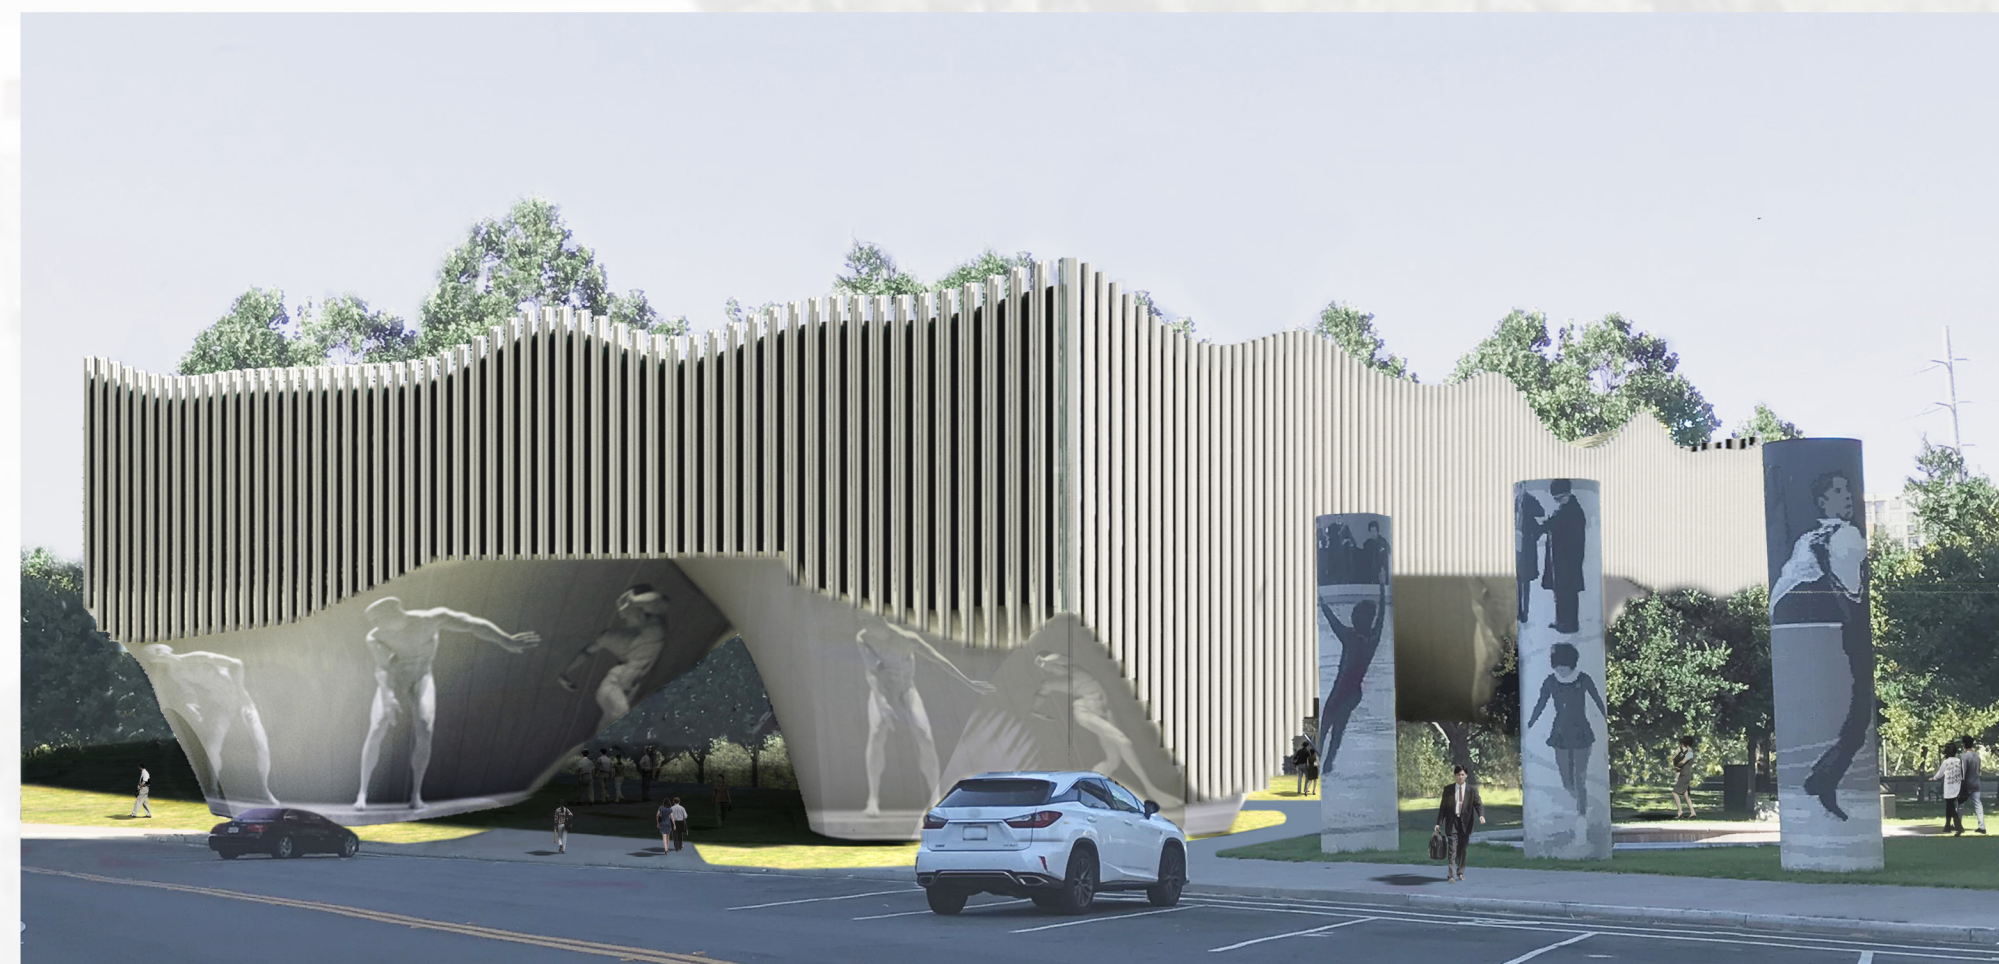

THE VAULT

This is a design where technology and nature merge. Standing in the heart of Silicon Valley, it symbolizes the foremost technology and presents people's connection to nature. It is a complex of entertainment, exhibition spaces, dining, shopping and a roof park. The curved surface of the envelope can be back-lit with LED and filled with interactive digital arts during day or night. Whether you live here or visit, be ready to immerse yourself in technology, nature or even a virtual digital space. It is an ideal venue for exhibition, social events or just a casual walk.

The smooth curved shape represents the foremost technology of Silicon Valley. The green roof design not only presents the nature-loving lifestyles of people living here, it also reduces carbon emissions and saves water resources. The complex is designed for entertainment, exhibitions, dining and shopping. The curved surface of the envelope can be back-lit with LED. It can showcase exhibitions about science or nature. It can also display any interactive or immersive art in full 3D fidelity. The dining section provides both fine-dining and fast casual meals. In order to protect the ecological environment and wild animals, the part across the Guadalupe River will remain dark at night. It is a great venue for holiday celebrations or any large social events. The curved LED screen can display the related digital content. At the same time, the trees on the base were moved to the roof to keep the base open, providing a gathering place for the crowd. Whether you live here or visit, be ready to immerse yourself in technology, nature or even a virtual digital space. It is an ideal venue for exhibition, social events or just a casual walk.