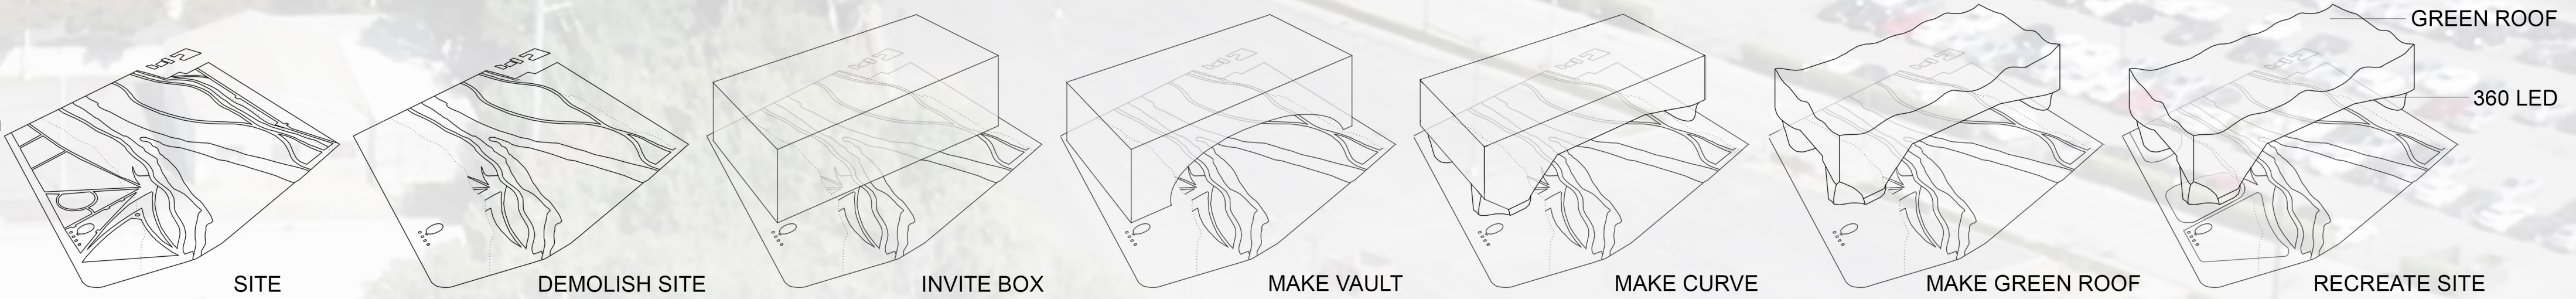

THE VAULT

This is a design where technology and nature merge. Standing in the heart of Silicon Valley, it symbolizes the foremost technology and presents people's connection to nature. It is a complex of entertainment, exhibition spaces, dining, shopping and a roof park. The curved surface of the envelope can be back-lit with LED and filled with interactive digital arts during day or night. Whether you live here or visit, be ready to immerse yourself in technology, nature or even a virtual digital space. It is an ideal venue for exhibition, social events or just a casual walk.

The smooth curved shape represents the foremost technology of Silicon Valley. The green roof design not only presents the nature-loving lifestyles of people living here, it also reduces carbon emissions and saves water resources. The complex is designed for entertainment, exhibitions, dining and shopping. The curved surface of the envelope can be back-lit with LED. It can showcase exhibitions about science or nature. It can also display any interactive or immersive art in full 3D fidelity. The dining section provides both fine-dining and fast casual meals. In order to protect the ecological environment and wild animals, the part across the Guadalupe River will remain dark at night. It is a great venue for holiday celebrations or any large social events. The curved LED screen can display the related digital content. At the same time, the trees on the base were moved to the roof to keep the base open, providing a gathering place for the crowd. Whether you live here or visit, be ready to immerse yourself in technology, nature or even a virtual digital space. It is an ideal venue for exhibition, social events or just a casual walk.