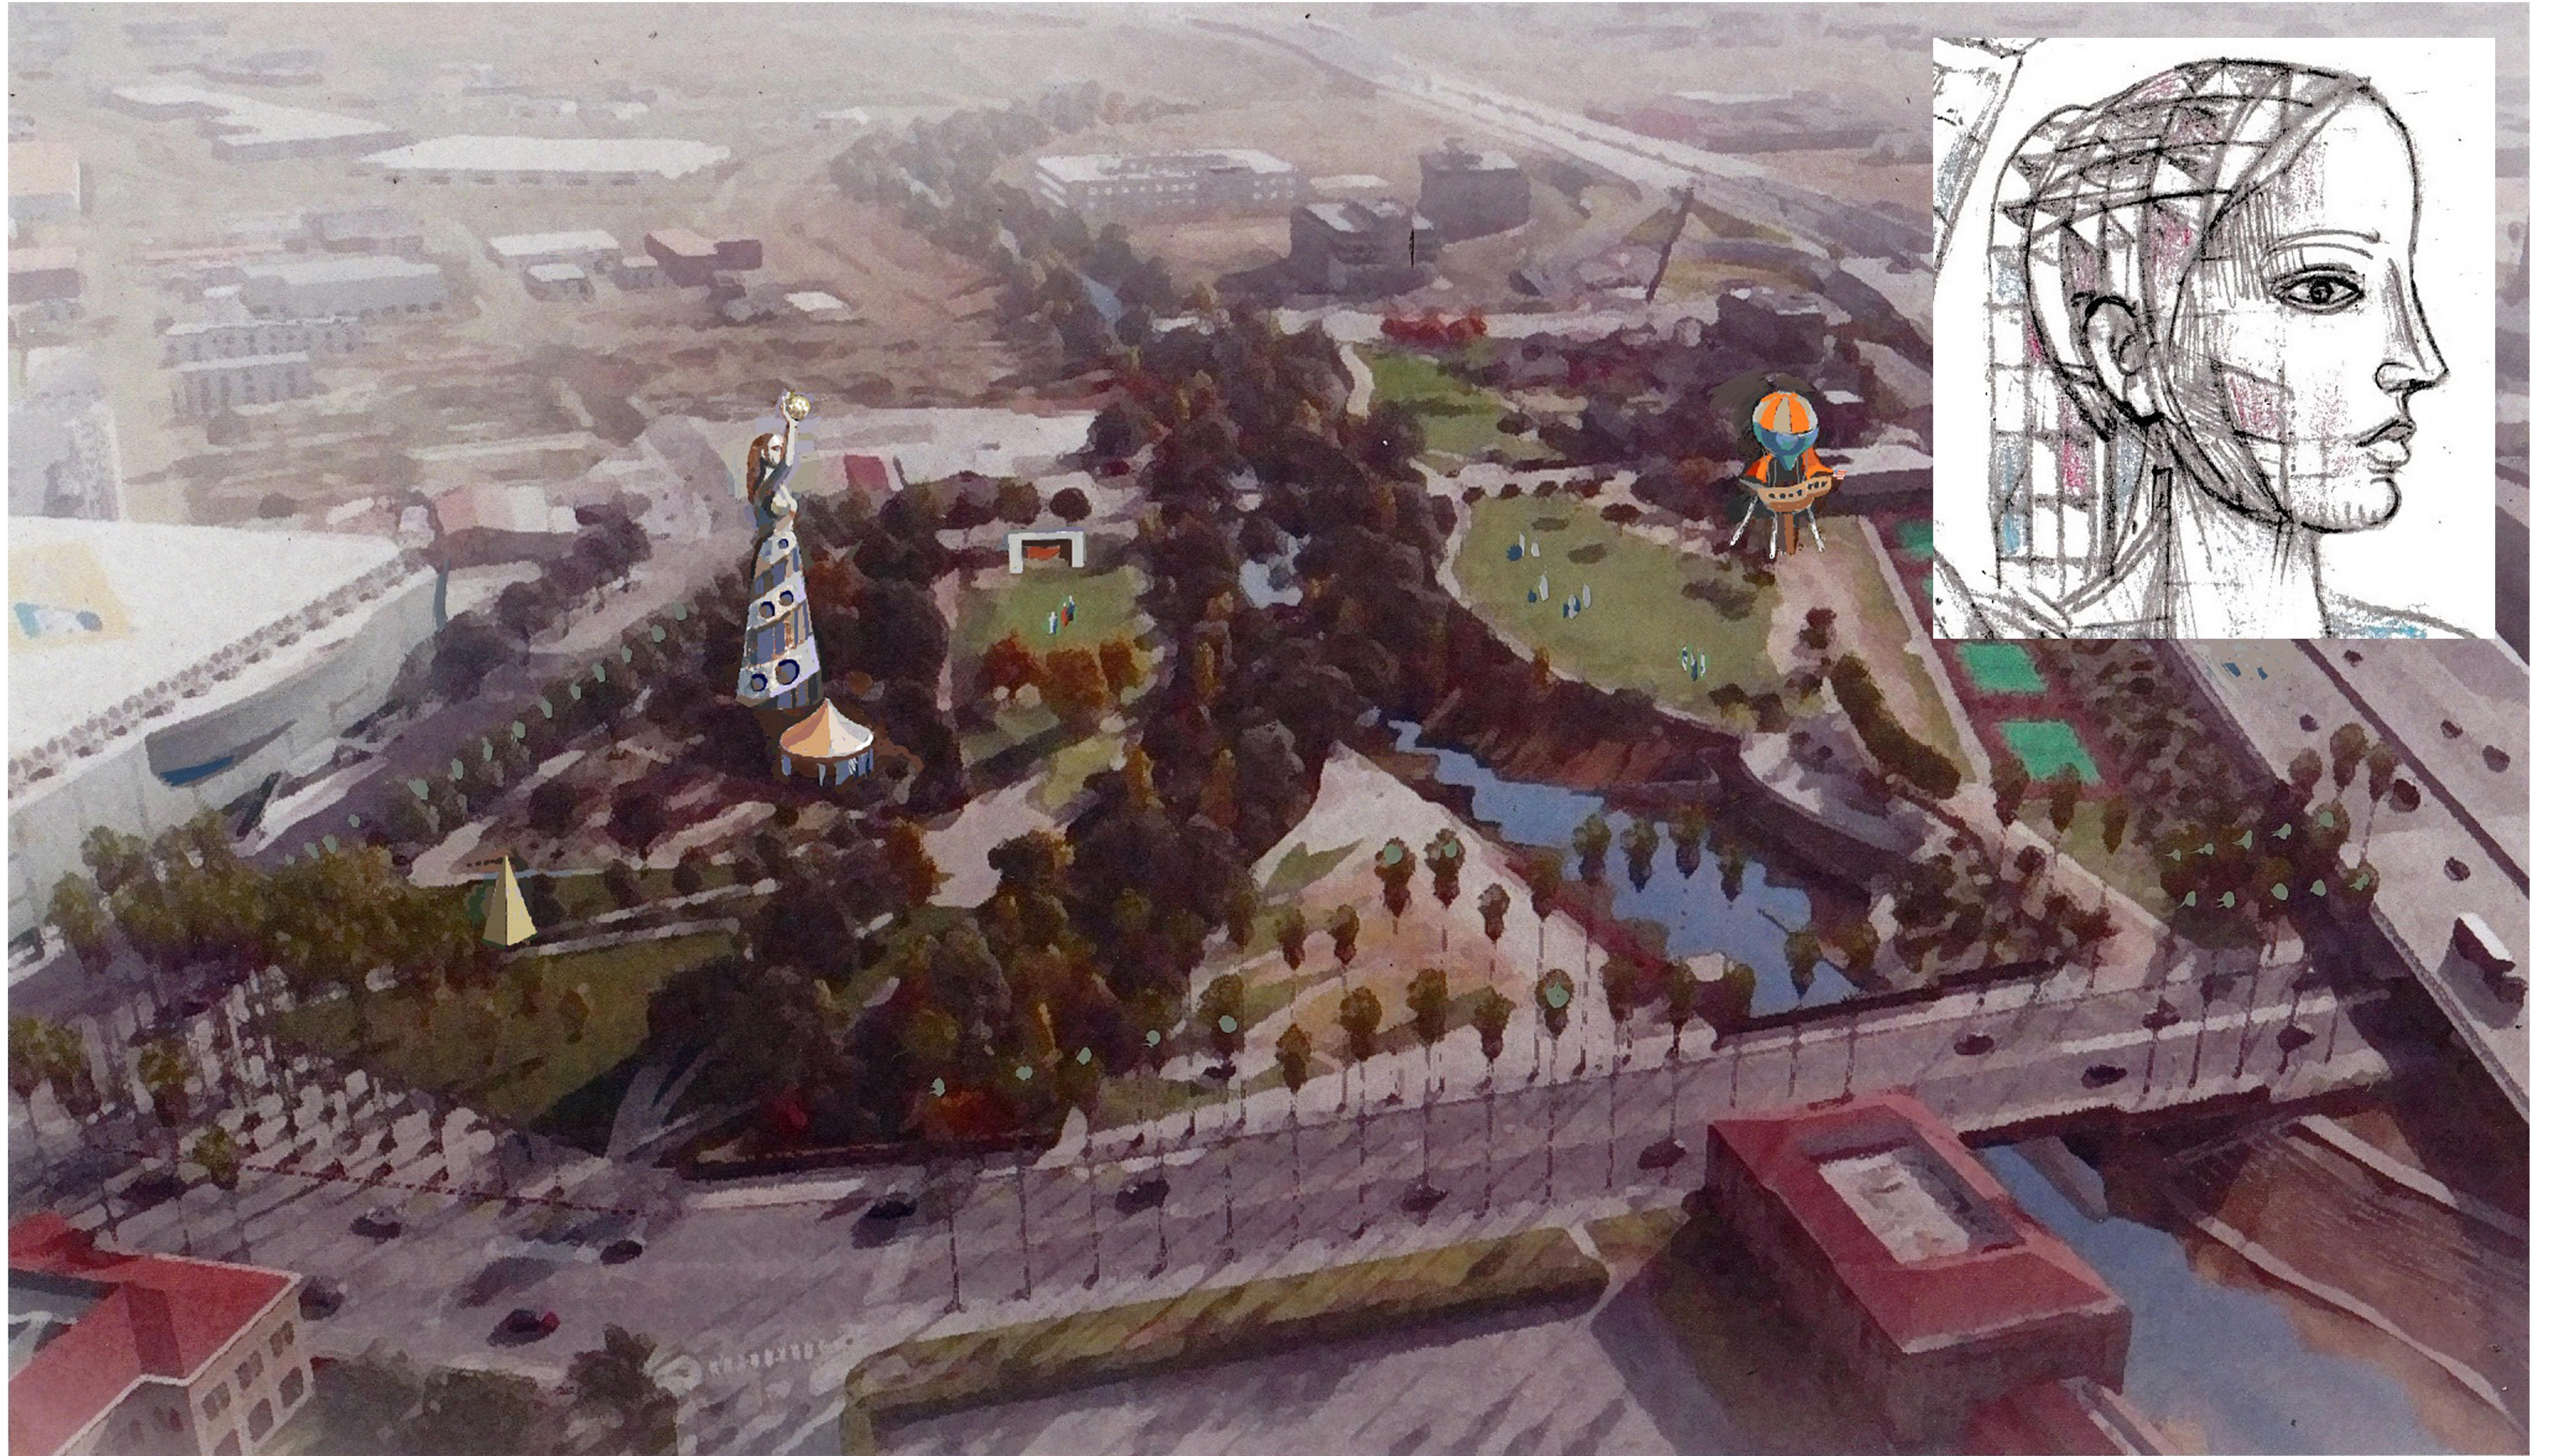

EUREKA STATUE - ARENA GREEN PARK - SAN JOSE, CALIFORNIA

OBSERVATION & LIGHT TOWER - ART SPACE - CAFE + SITE ART OBJECTS

EUREKA STATUE - ARENA GREEN PARK - SAN JOSE, CALIFORNIA

OBSERVATION TOWER

WEST ELEVATION - LOOKING EAST

SITE MAP

- 1. EUREKA STATUE
- 2. EGG PLAYGROUND
- 3. TETRAHEDRON
- 4. BALLOON-SHIP PLAYGROUND

INTERIOR

SIDE SECTION