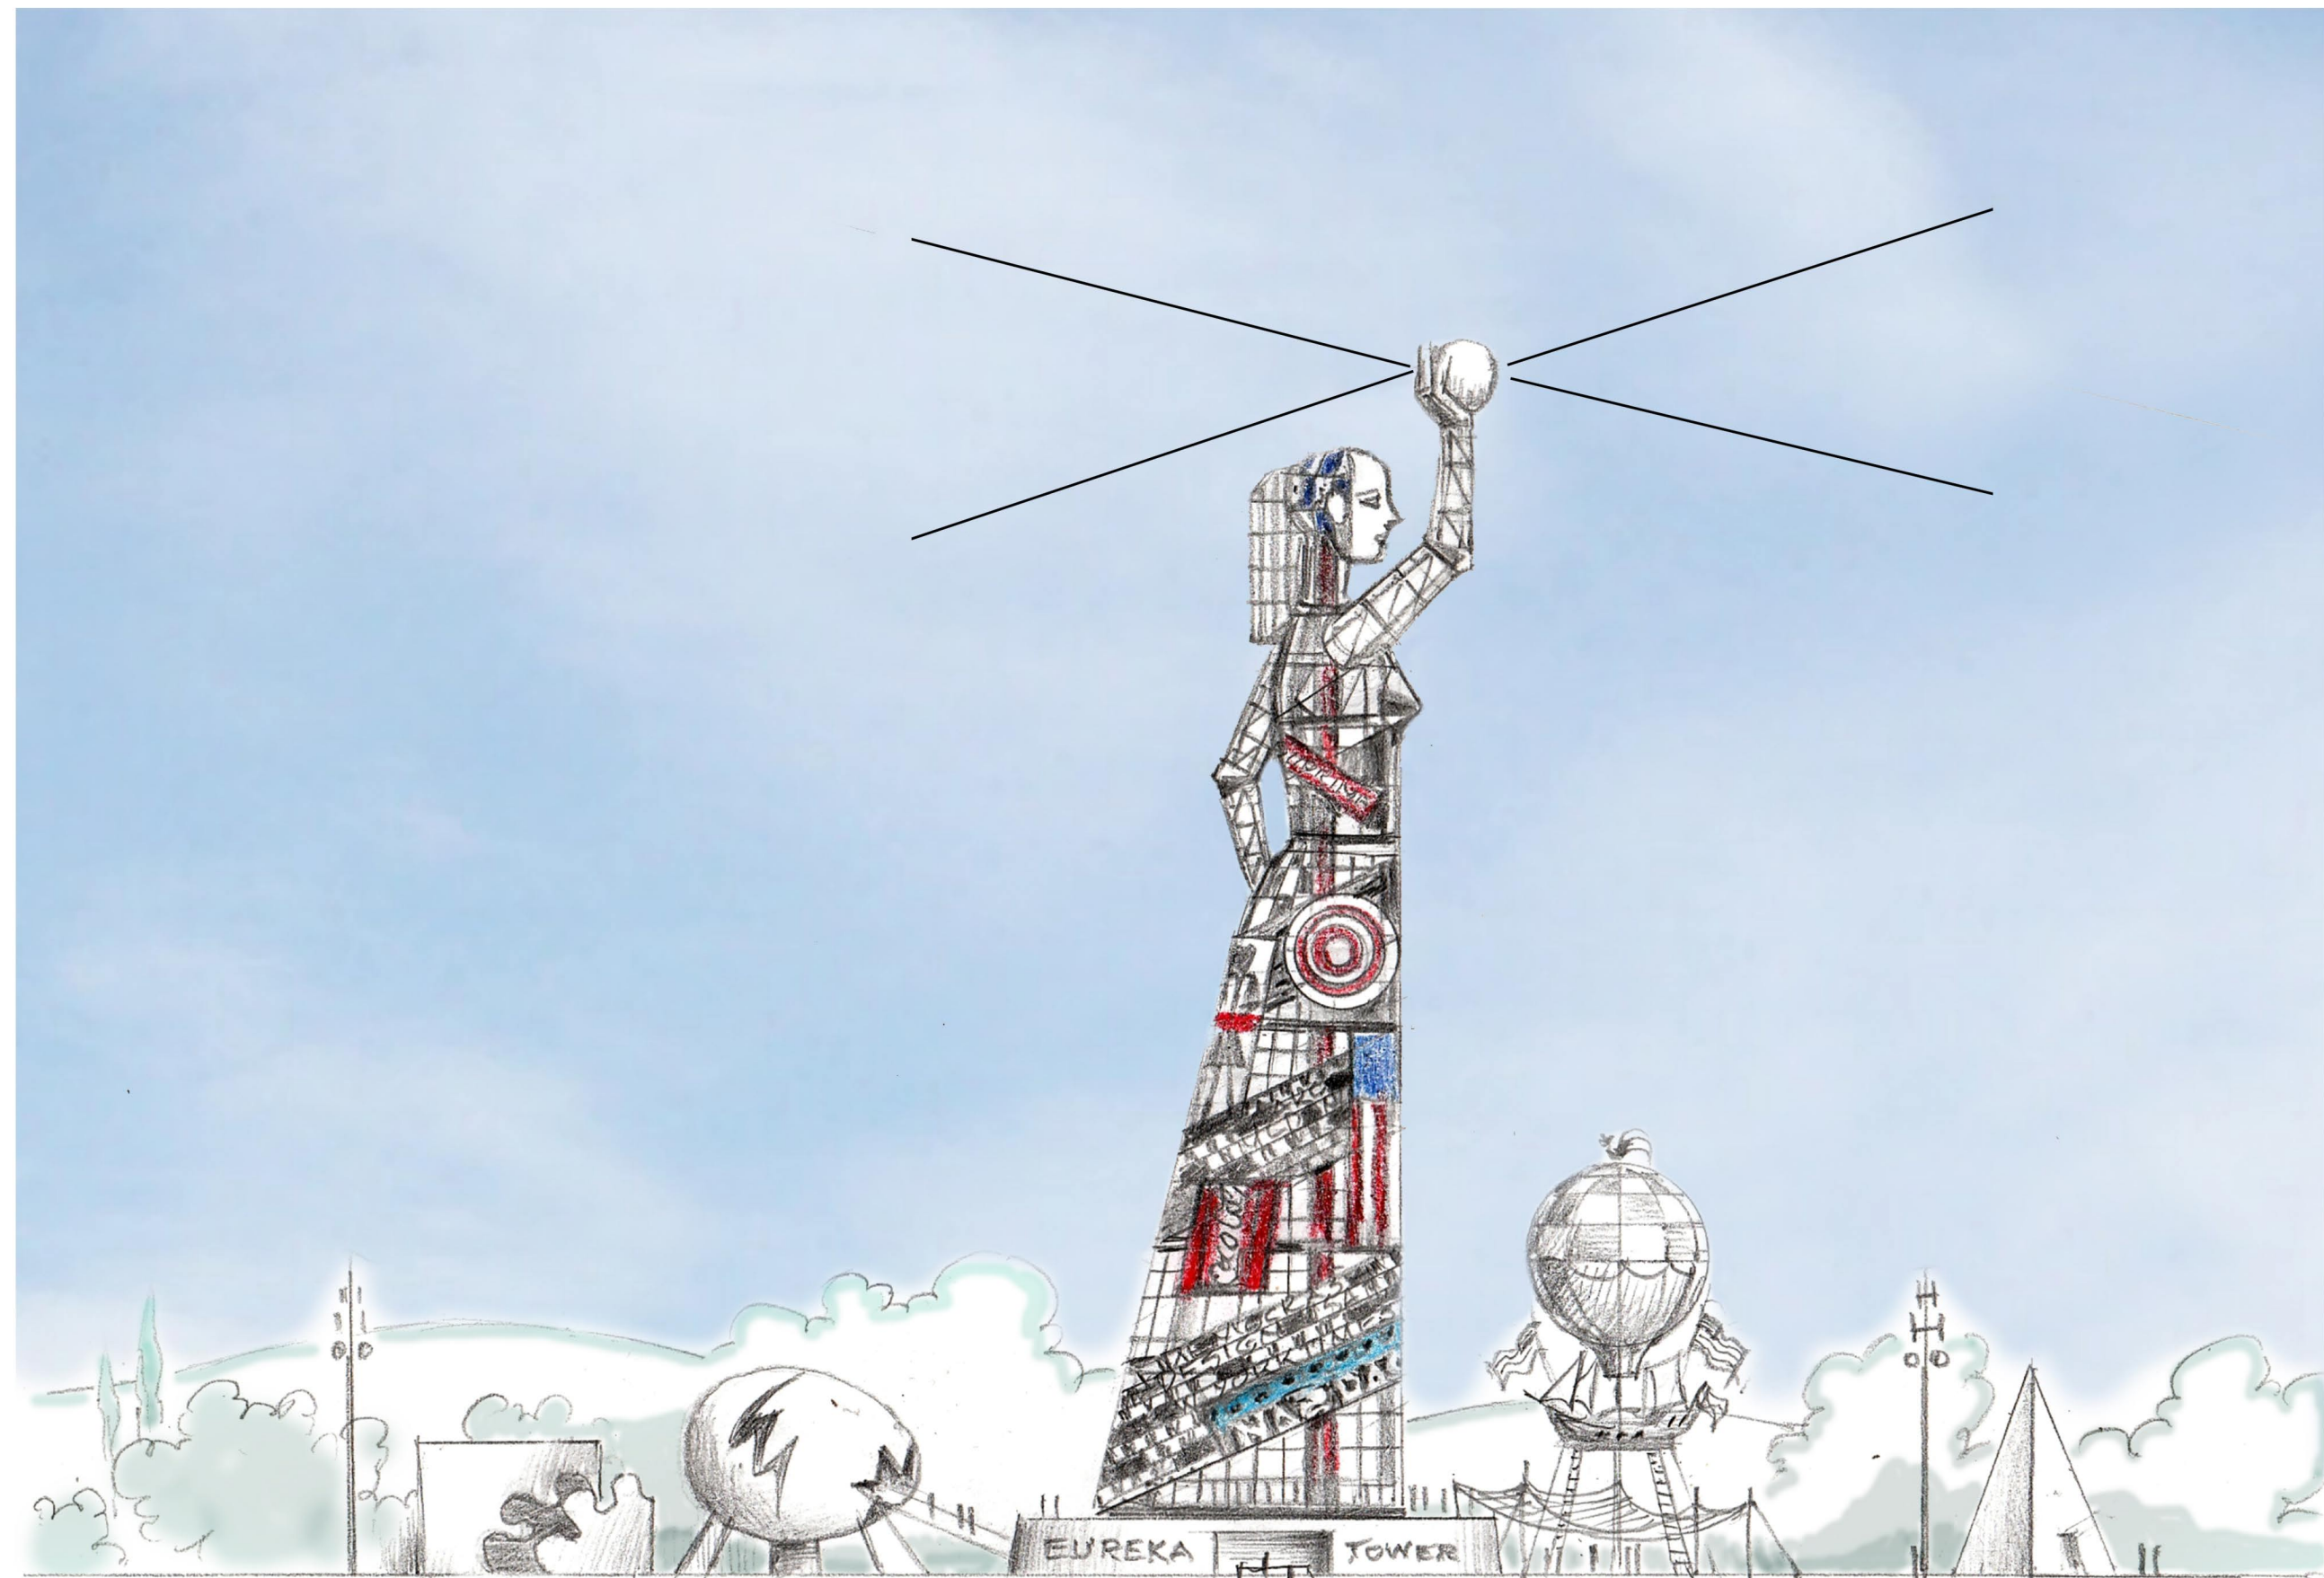

EUREKA STATUE - ARENA GREEN PARK - SAN JOSE, CALIFORNIA

OBSERVATION & LIGHT TOWER - ART SPACE - CAFE + SITE ART OBJECTS

EUREKA STATUE - ARENA GREEN PARK - SAN JOSE, CALIFORNIA

OBSERVATION TOWER

WEST ELEVATION - LOOKING EAST

SITE MAP

- 1. EUREKA STATUE
- 2. EGG PLAYGROUND
- 3. TETRAHEDRON
- 4. BALLOON-SHIP PLAYGROUND

INTERIOR

SIDE SECTION