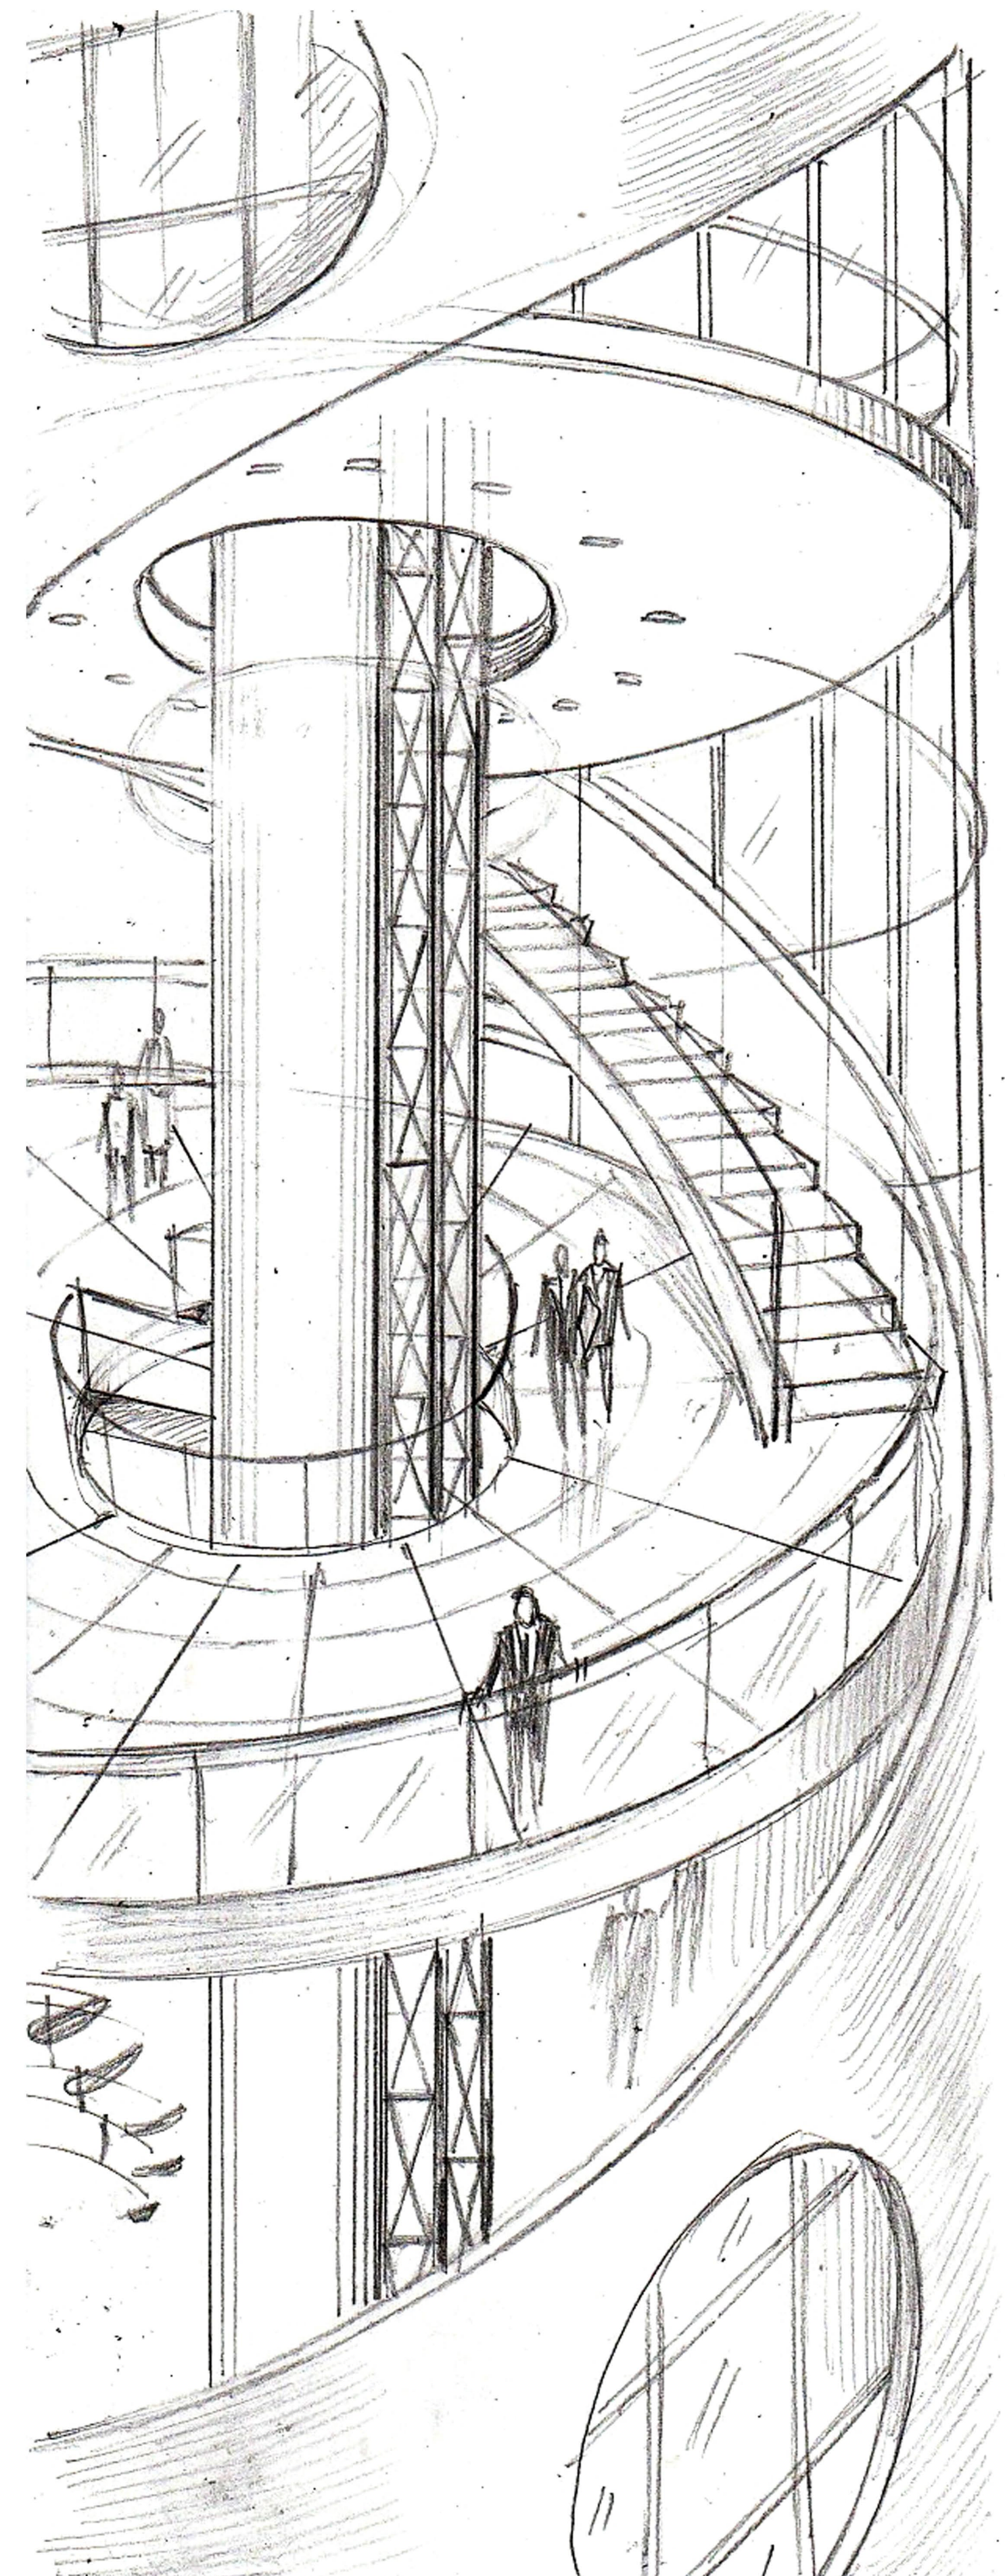

EUREKA STATUE - ARENA GREEN PARK - SAN JOSE, CALIFORNIA

OBSERVATION & LIGHT TOWER - ART SPACE - CAFE + SITE ART OBJECTS

EUREKA STATUE - ARENA GREEN PARK - SAN JOSE, CALIFORNIA

OBSERVATION TOWER

WEST ELEVATION - LOOKING EAST

SITE MAP

- 1. EUREKA STATUE
- 2. EGG PLAYGROUND
- 3. TETRAHEDRON
- 4. BALLOON-SHIP PLAYGROUND

INTERIOR

SIDE SECTION