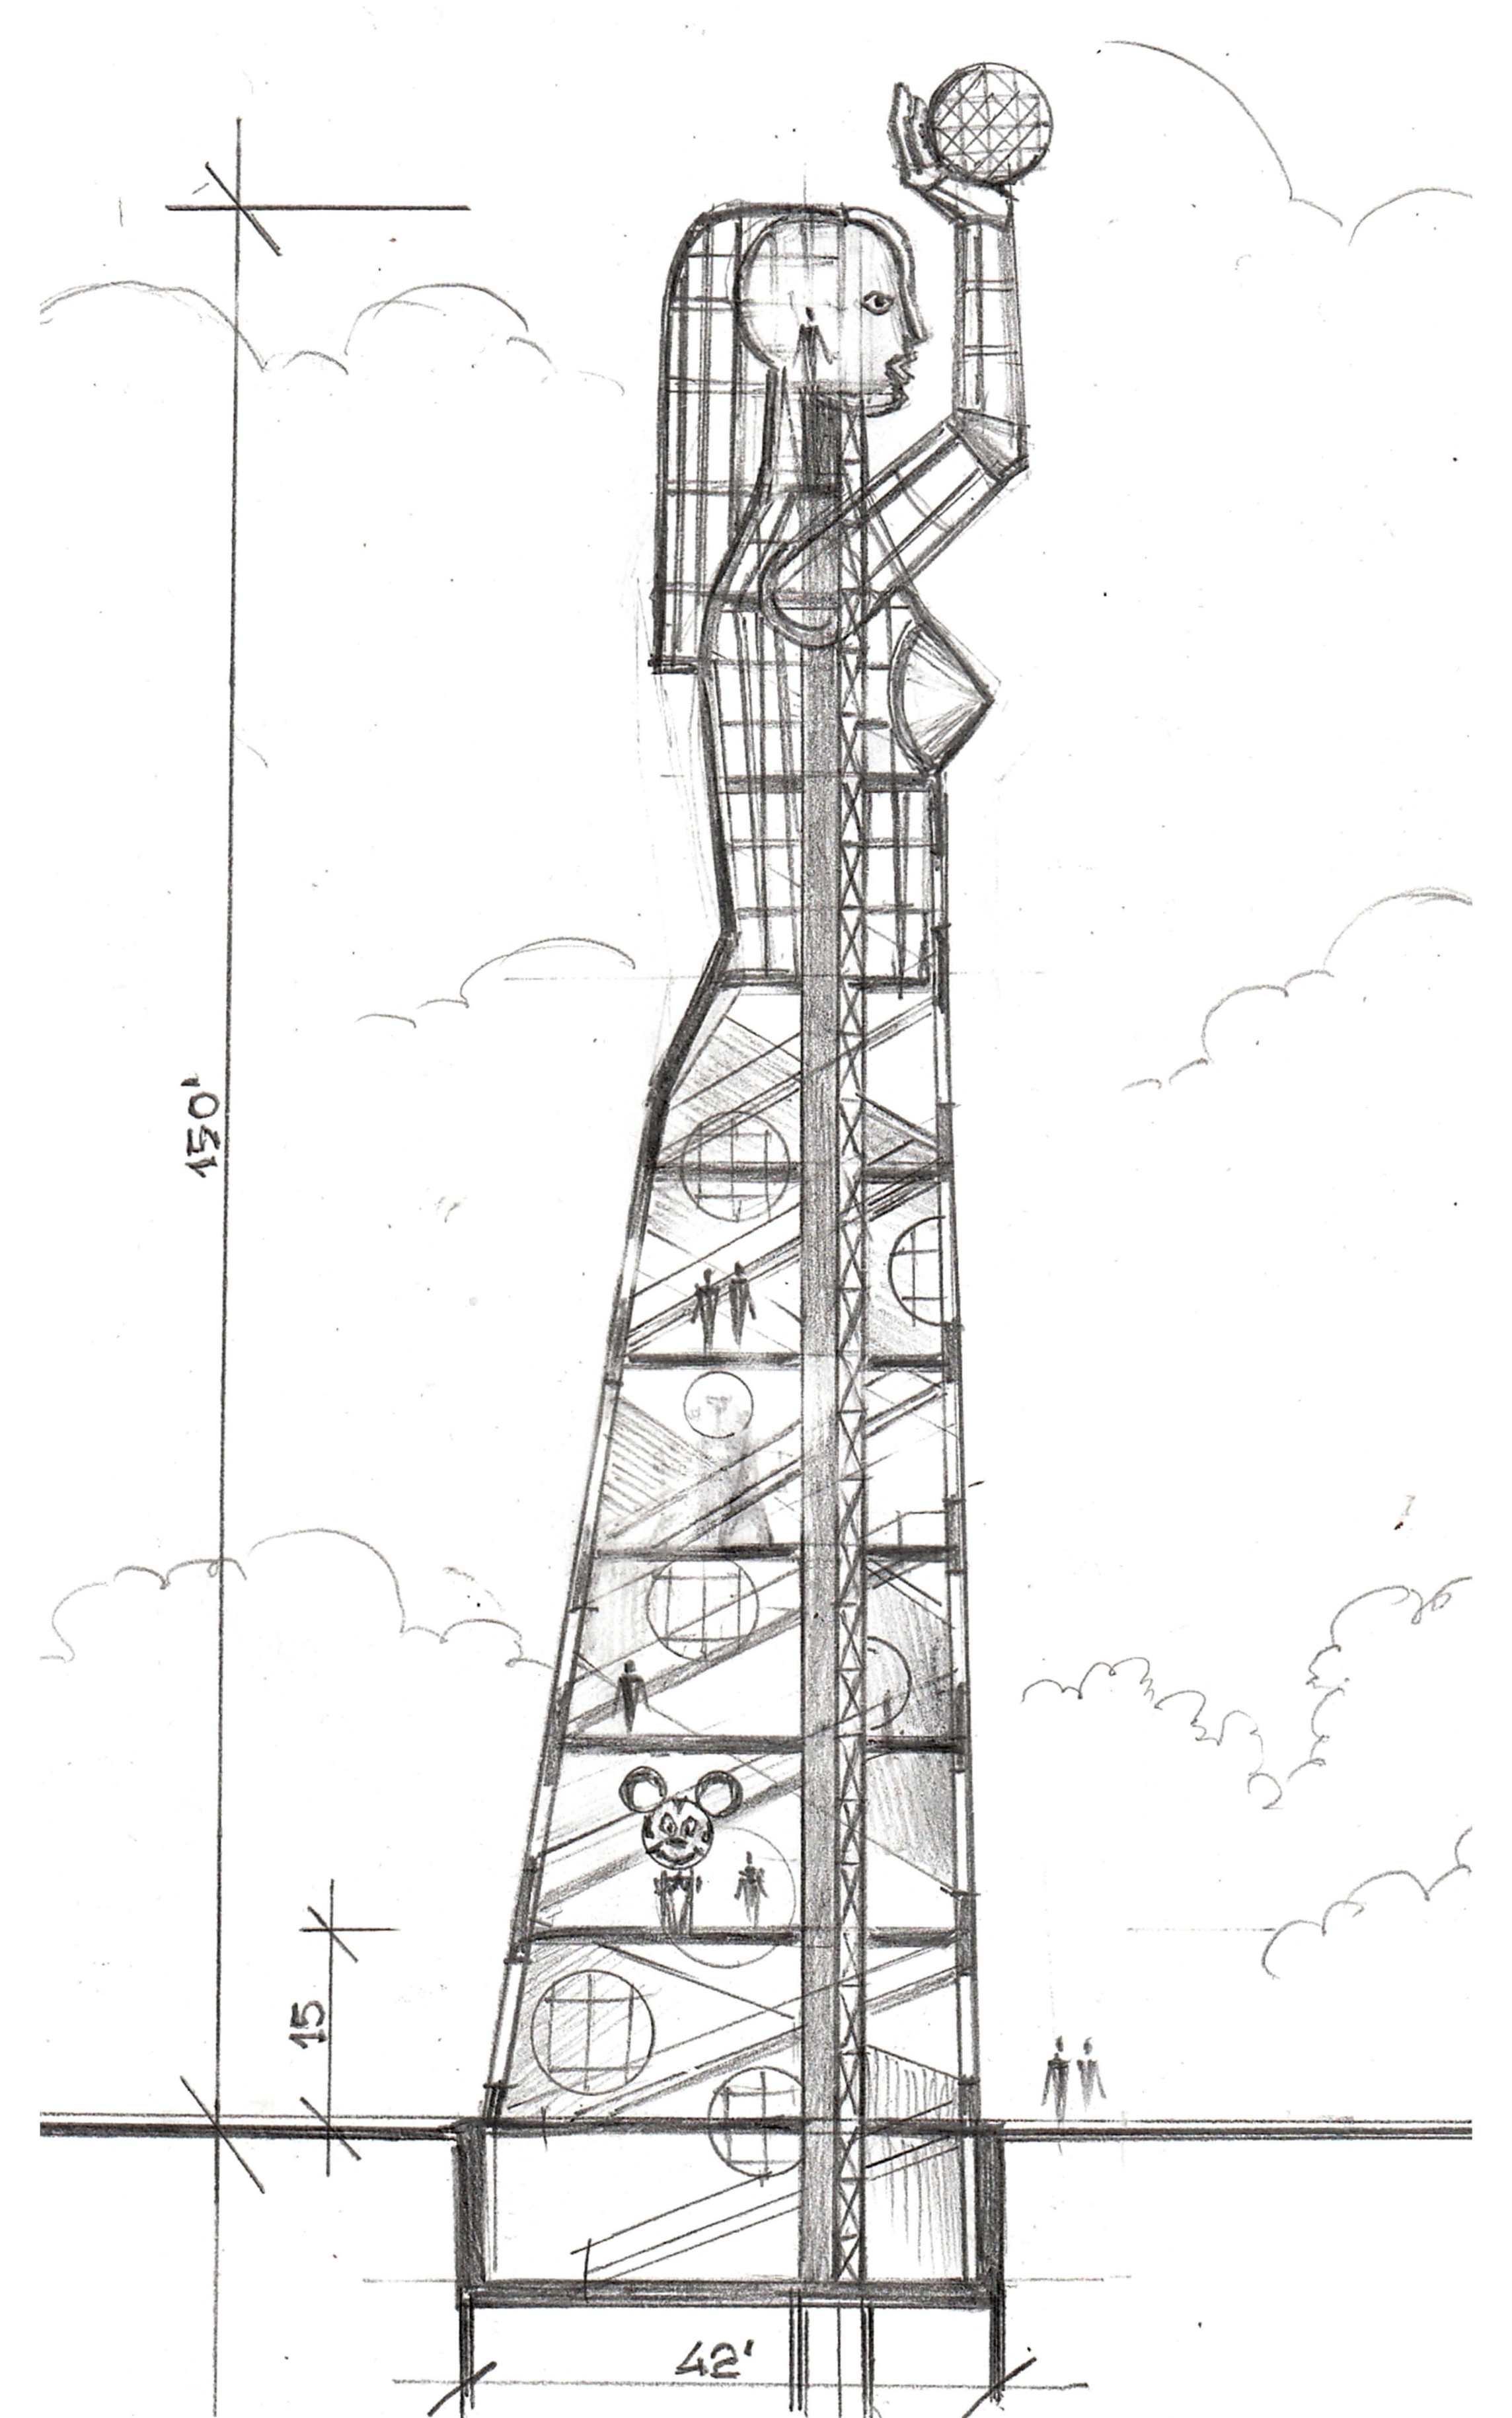

EUREKA STATUE - ARENA GREEN PARK - SAN JOSE, CALIFORNIA

OBSERVATION & LIGHT TOWER - ART SPACE - CAFE + SITE ART OBJECTS

EUREKA STATUE - ARENA GREEN PARK - SAN JOSE, CALIFORNIA

OBSERVATION TOWER

WEST ELEVATION - LOOKING EAST

SITE MAP

- 1. EUREKA STATUE
- 2. EGG PLAYGROUND
- 3. TETRAHEDRON
- 4. BALLOON-SHIP PLAYGROUND

INTERIOR

SIDE SECTION