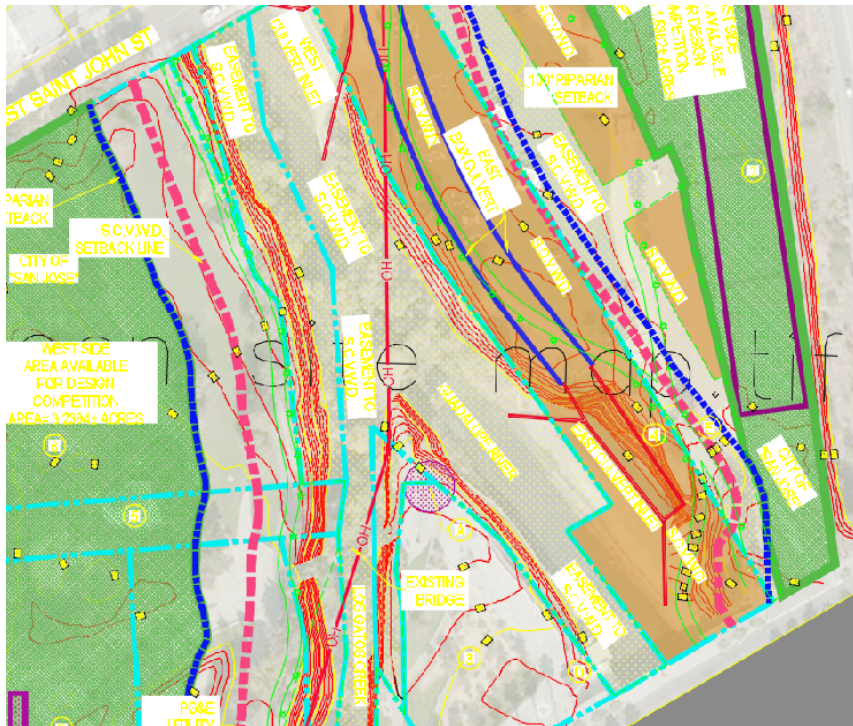

The Site

Descriptive Drawing 2