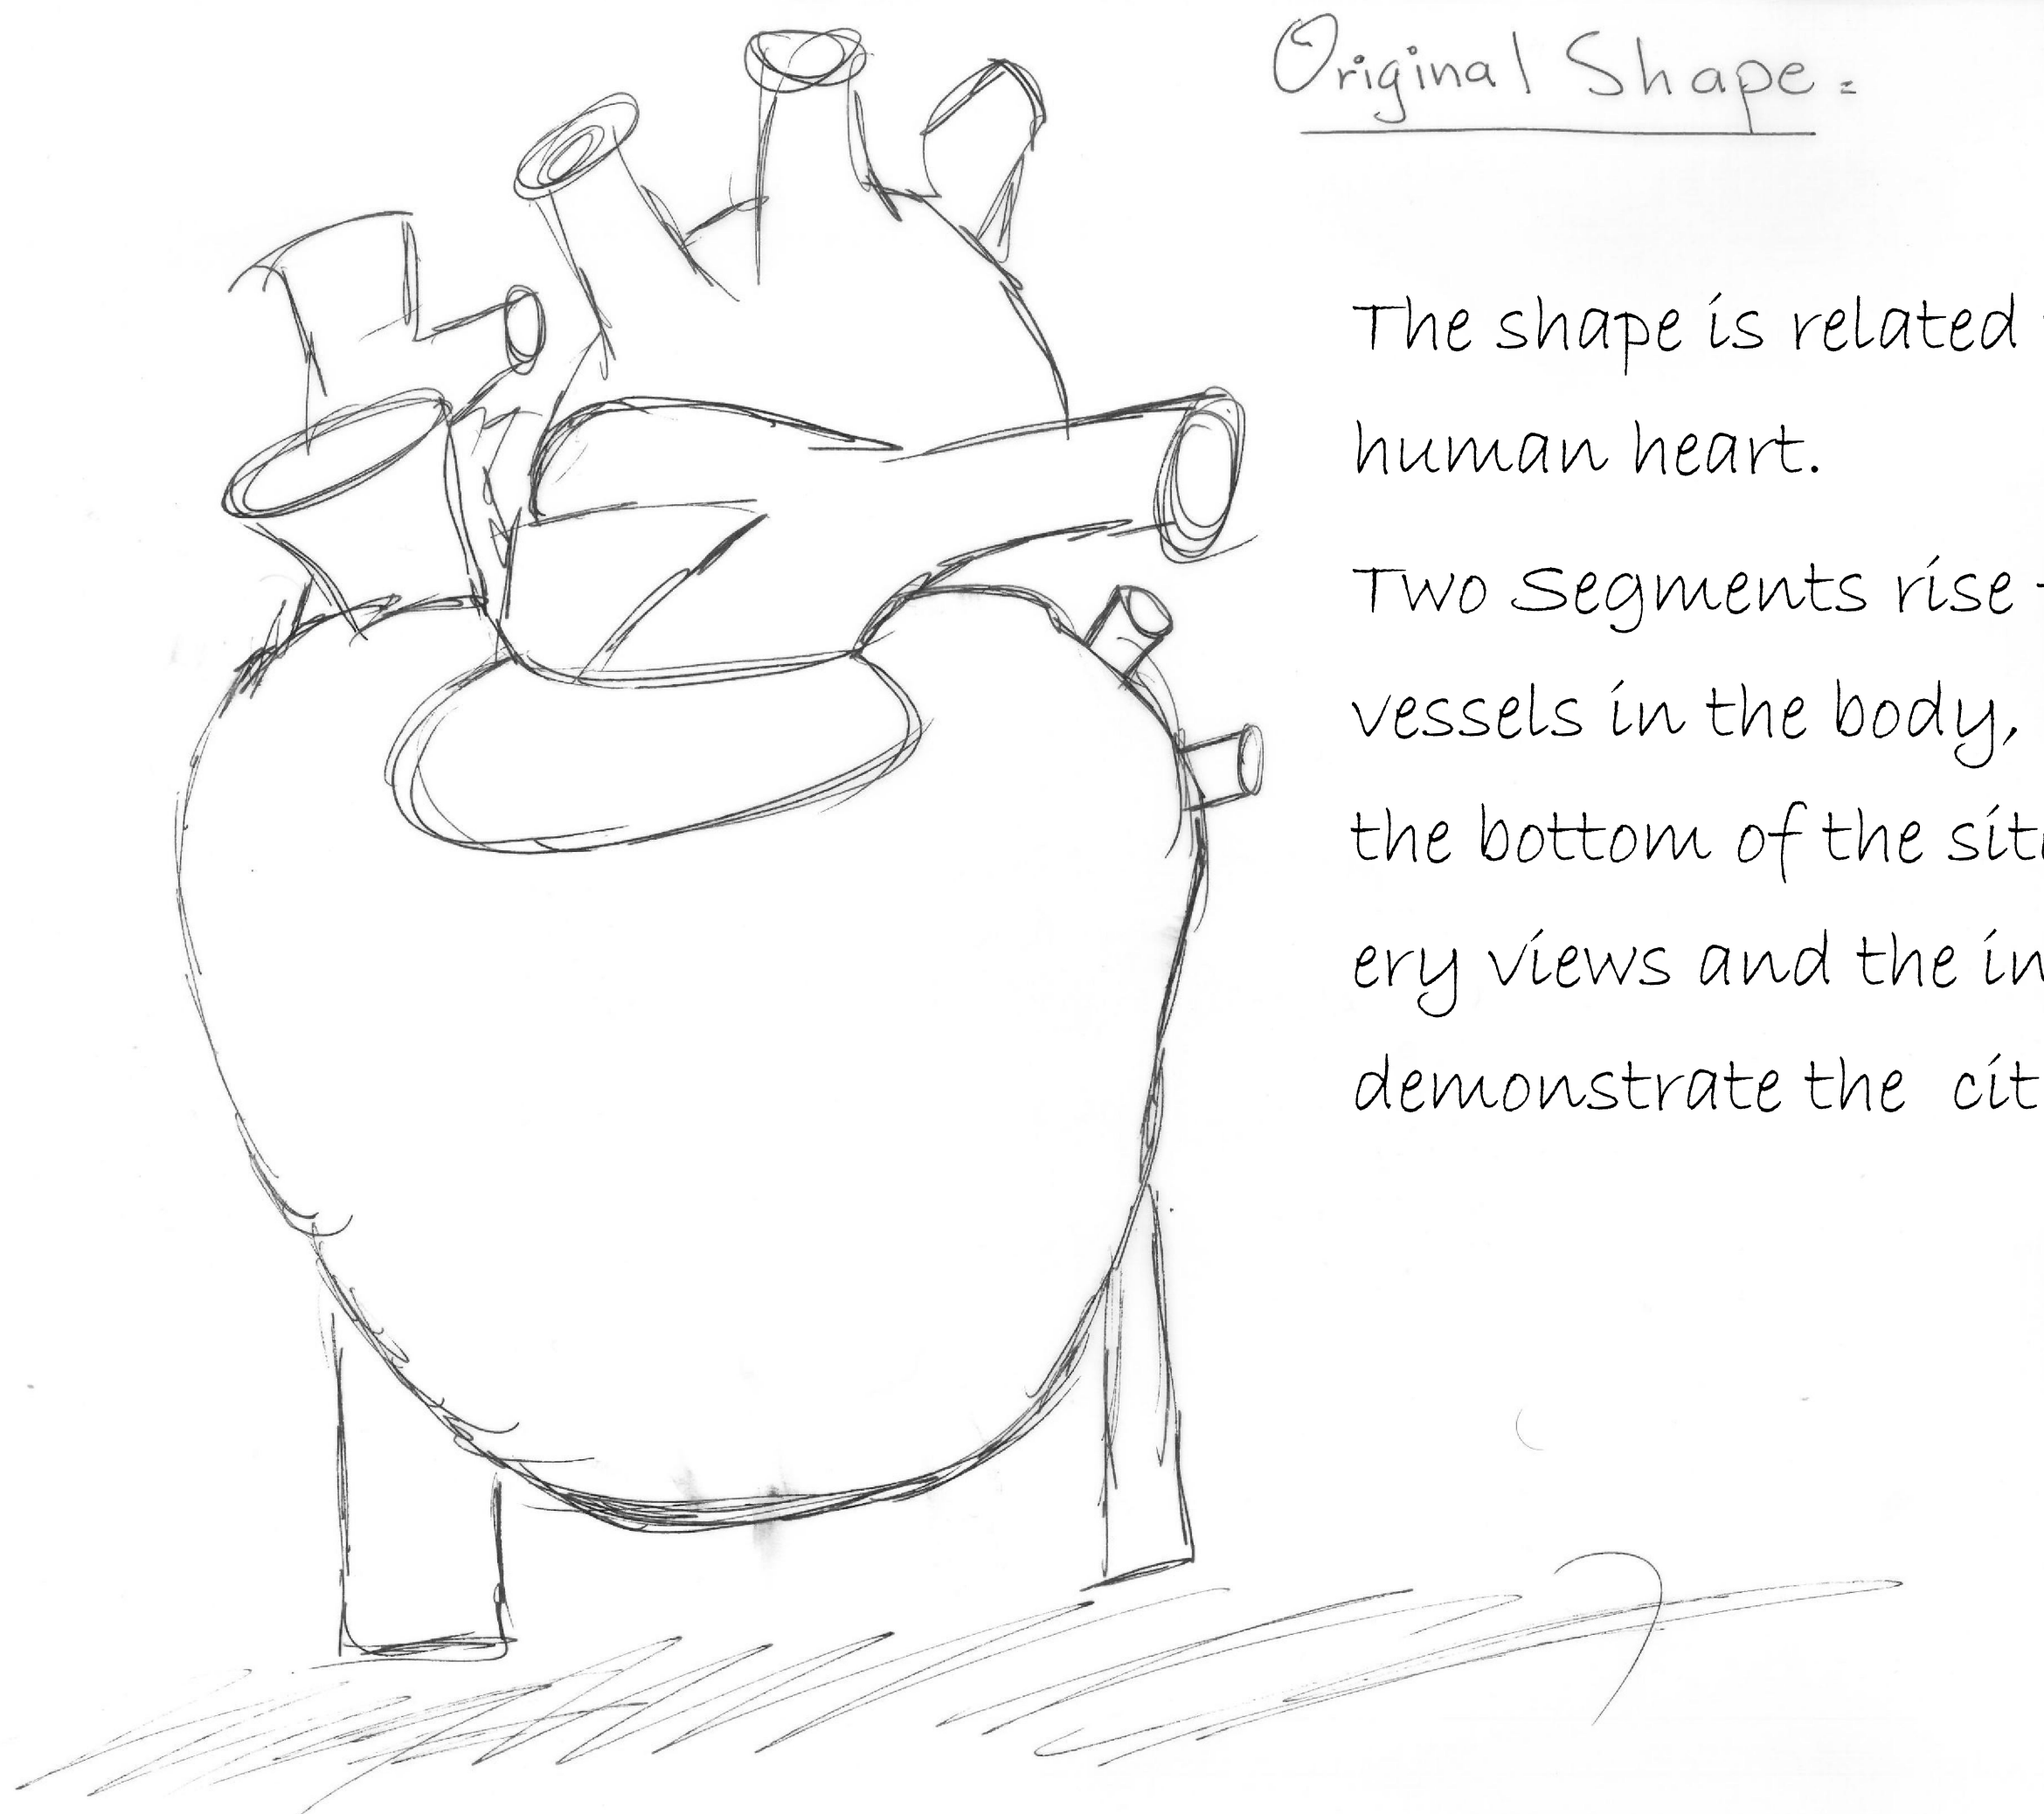

The Heart

Original Shape =

The shape is related to the organic shape of a human heart.

Two segments rise from the "rivers" as blood vessels in the body, where they take people from the bottom of the site to the heights of the scenery views and the indoors spaces that will demonstrate the city for visitors.

The building contains four levels, the ground level where people will be "outside the building" which means they are next to the building but outside connected to the city.

The second part is the corridors along the circular building that offers view to the scenes from the city.

The Skin of the building will be built off with smart palettes which will offer smart lighting at night, yet could be used as screen all together still.

It also offers an organic shape that we are looking for to create in this building.