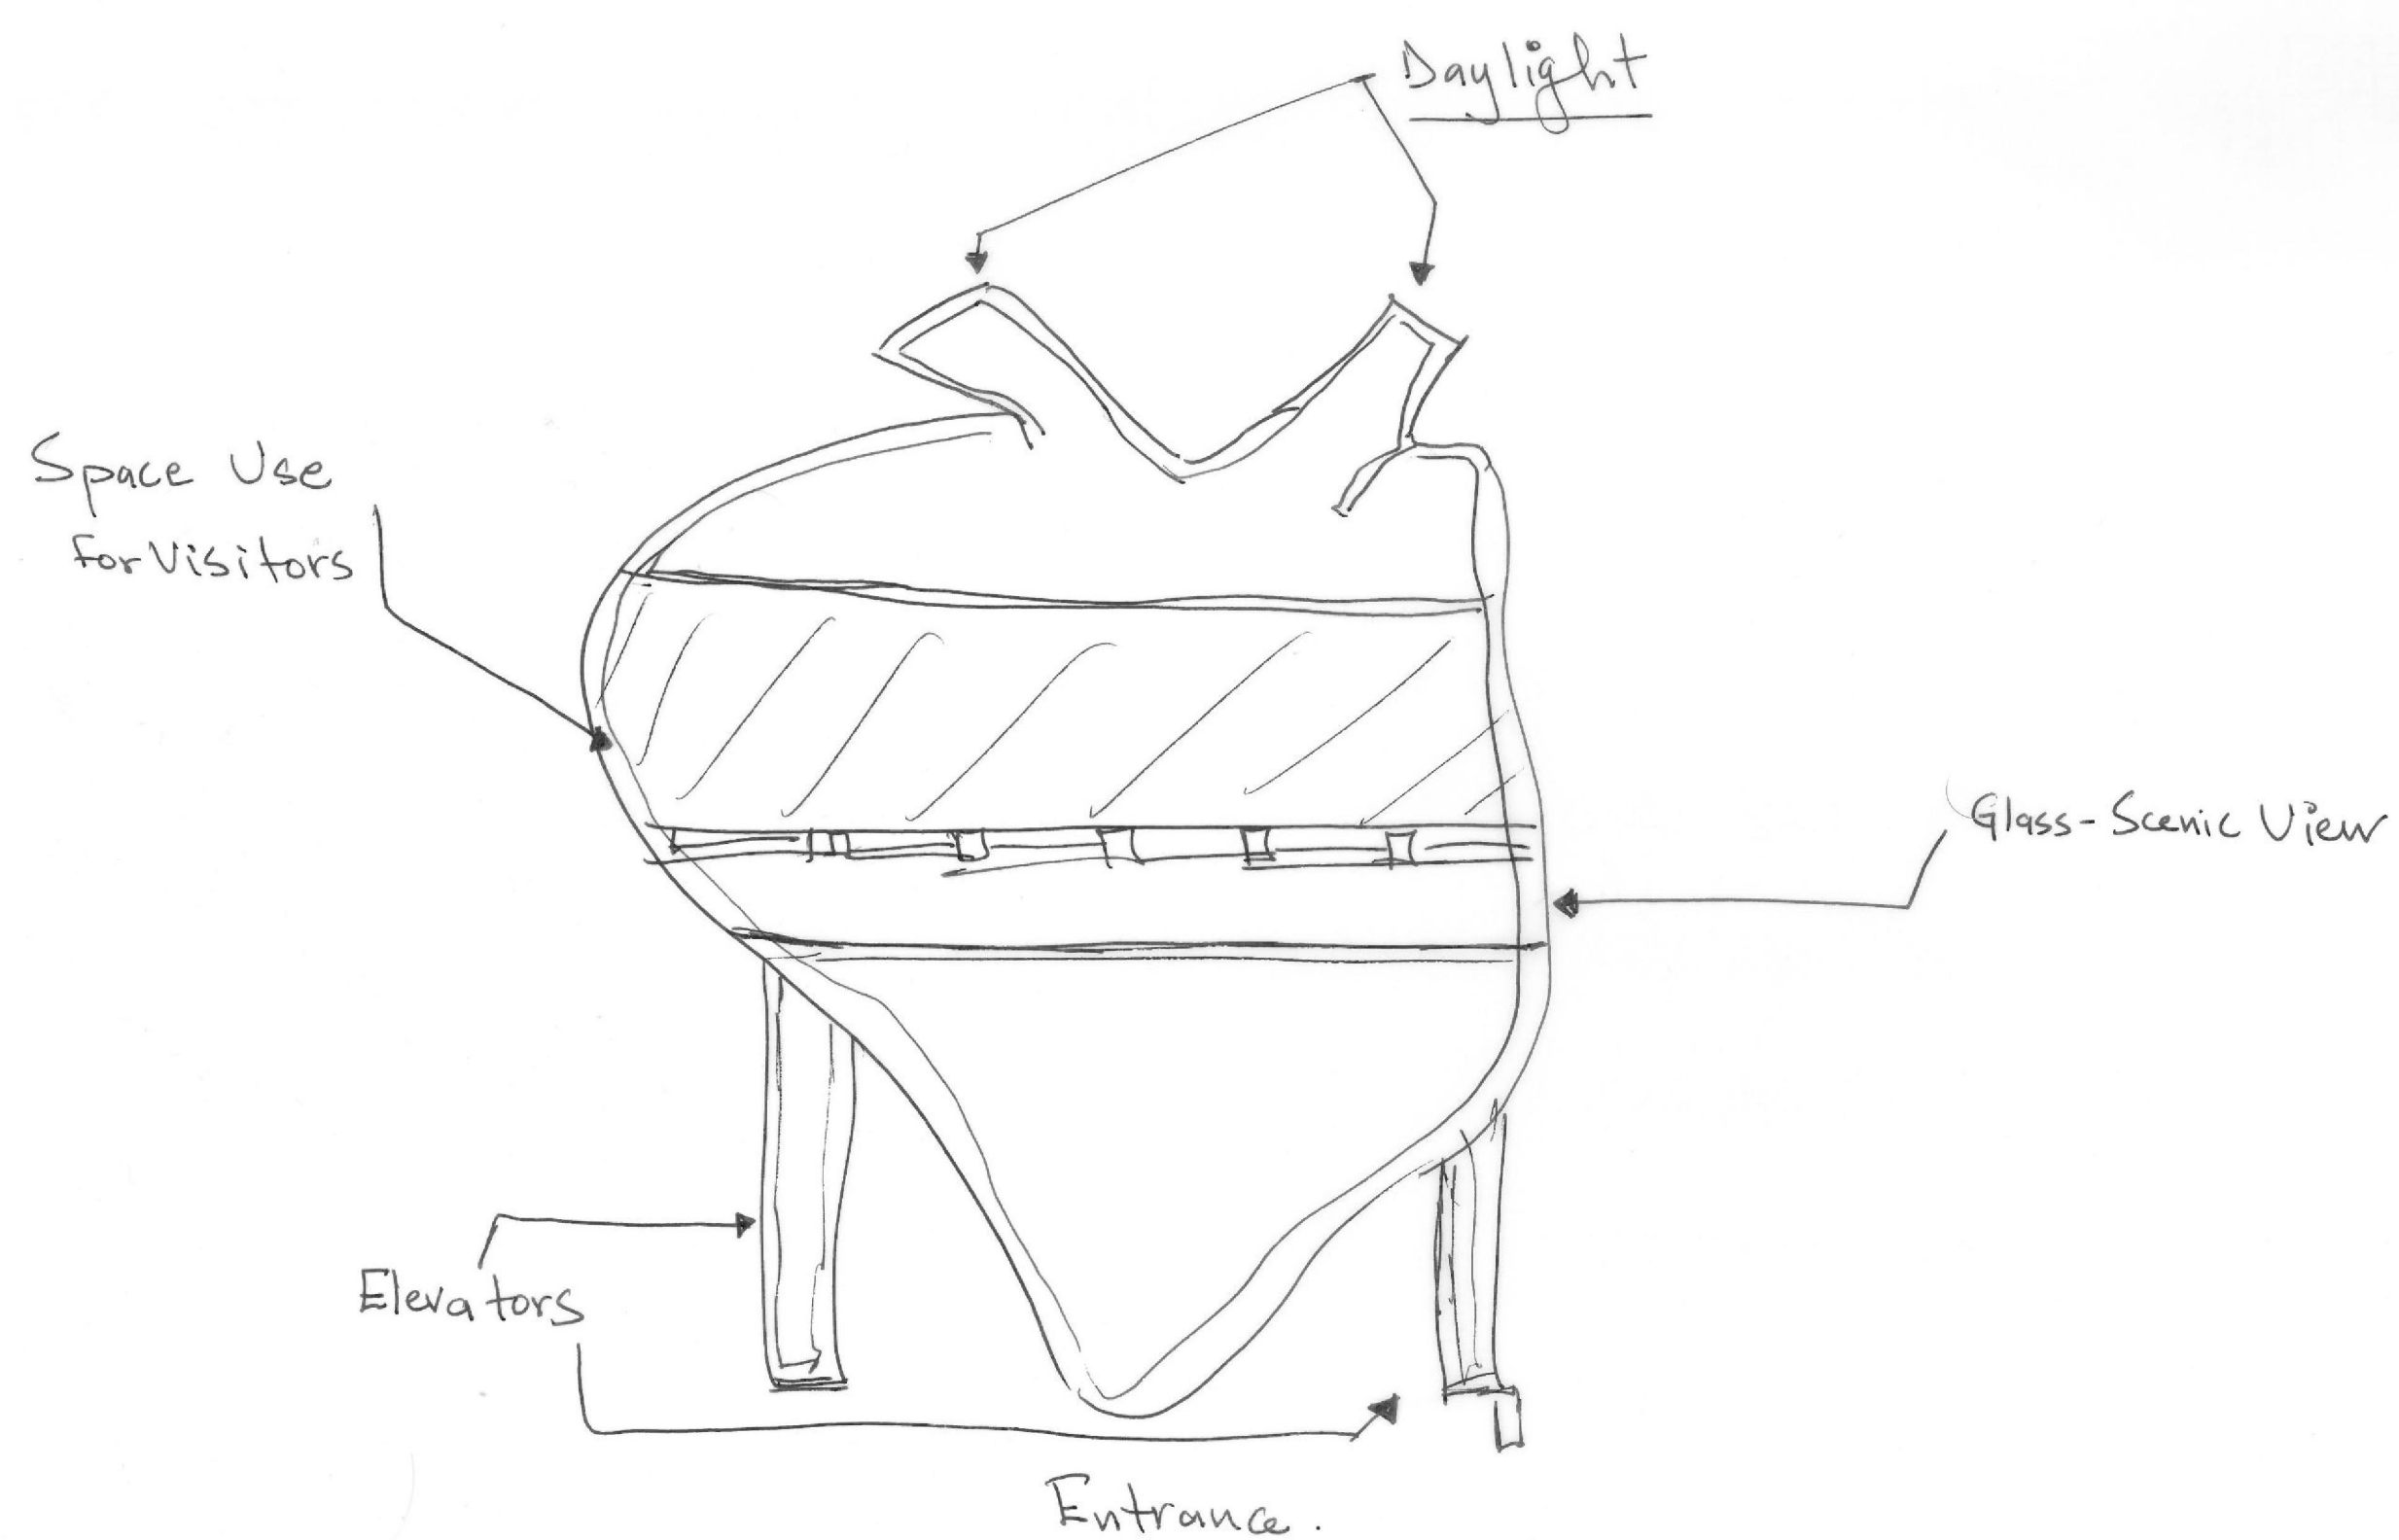

The Heart

Original Shape =

The shape is related to the organic shape of a human heart.

Two segments rise from the "rivers" as blood vessels in the body, where they take people from the bottom of the site to the heights of the scenery views and the indoors spaces that will demonstrate the city for visitors.

The building contains four levels, the ground level where people will be "outside the building" which means they are next to the building but outside connected to the city.

The second part is the corridors along the circular building that offers view to the scenes from the city.

Thirdly, the indoor spaces and museums which will be total indoor space developed with technology to offer for the visitors

Finally the porch in the top of the building which will serve that beautiful view during the day and night from the sky view and open to the air.

The Skin of the building will be built off with smart palettes which will offer smart lighting at night, yet could be used as screen all together still.

It also offers an organic shape that we are looking for to create in this building.