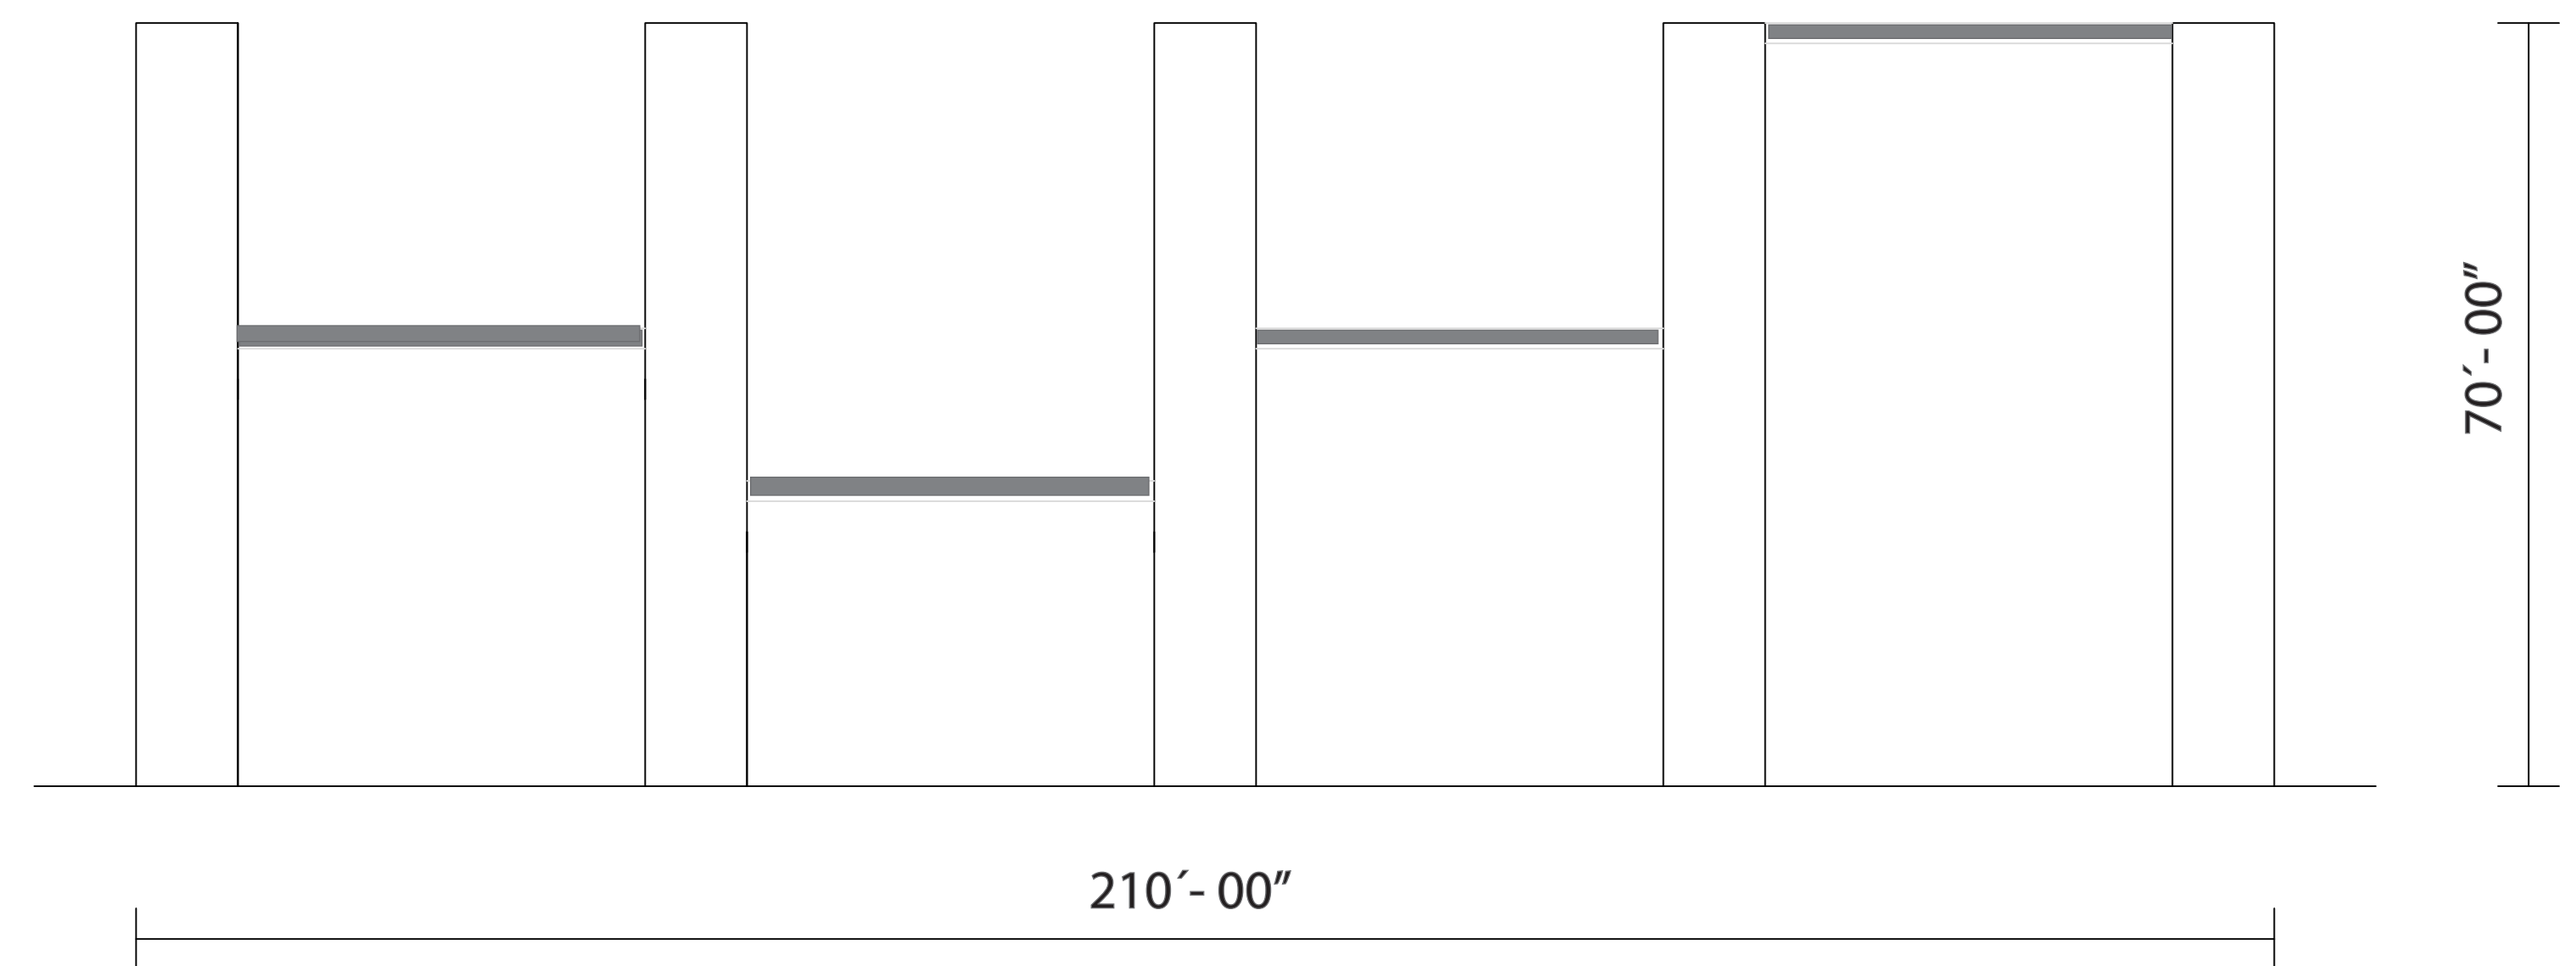

MAN AND TECHNOLOGY

LIGHTING

FIGURE SHAPES

The structure consists on five separated frameworks with human shapes in different positions. Bridges are settle amongst each element so people can walk throughout and enjoy the view.

During the day the silhouettes can be appreciated like a net. At night, kinetic lighting forms different patterns of color lights.

FLOOR PLAN
SCALE 1/16

SITE MAP

ELEVACION
SCALE 1/16