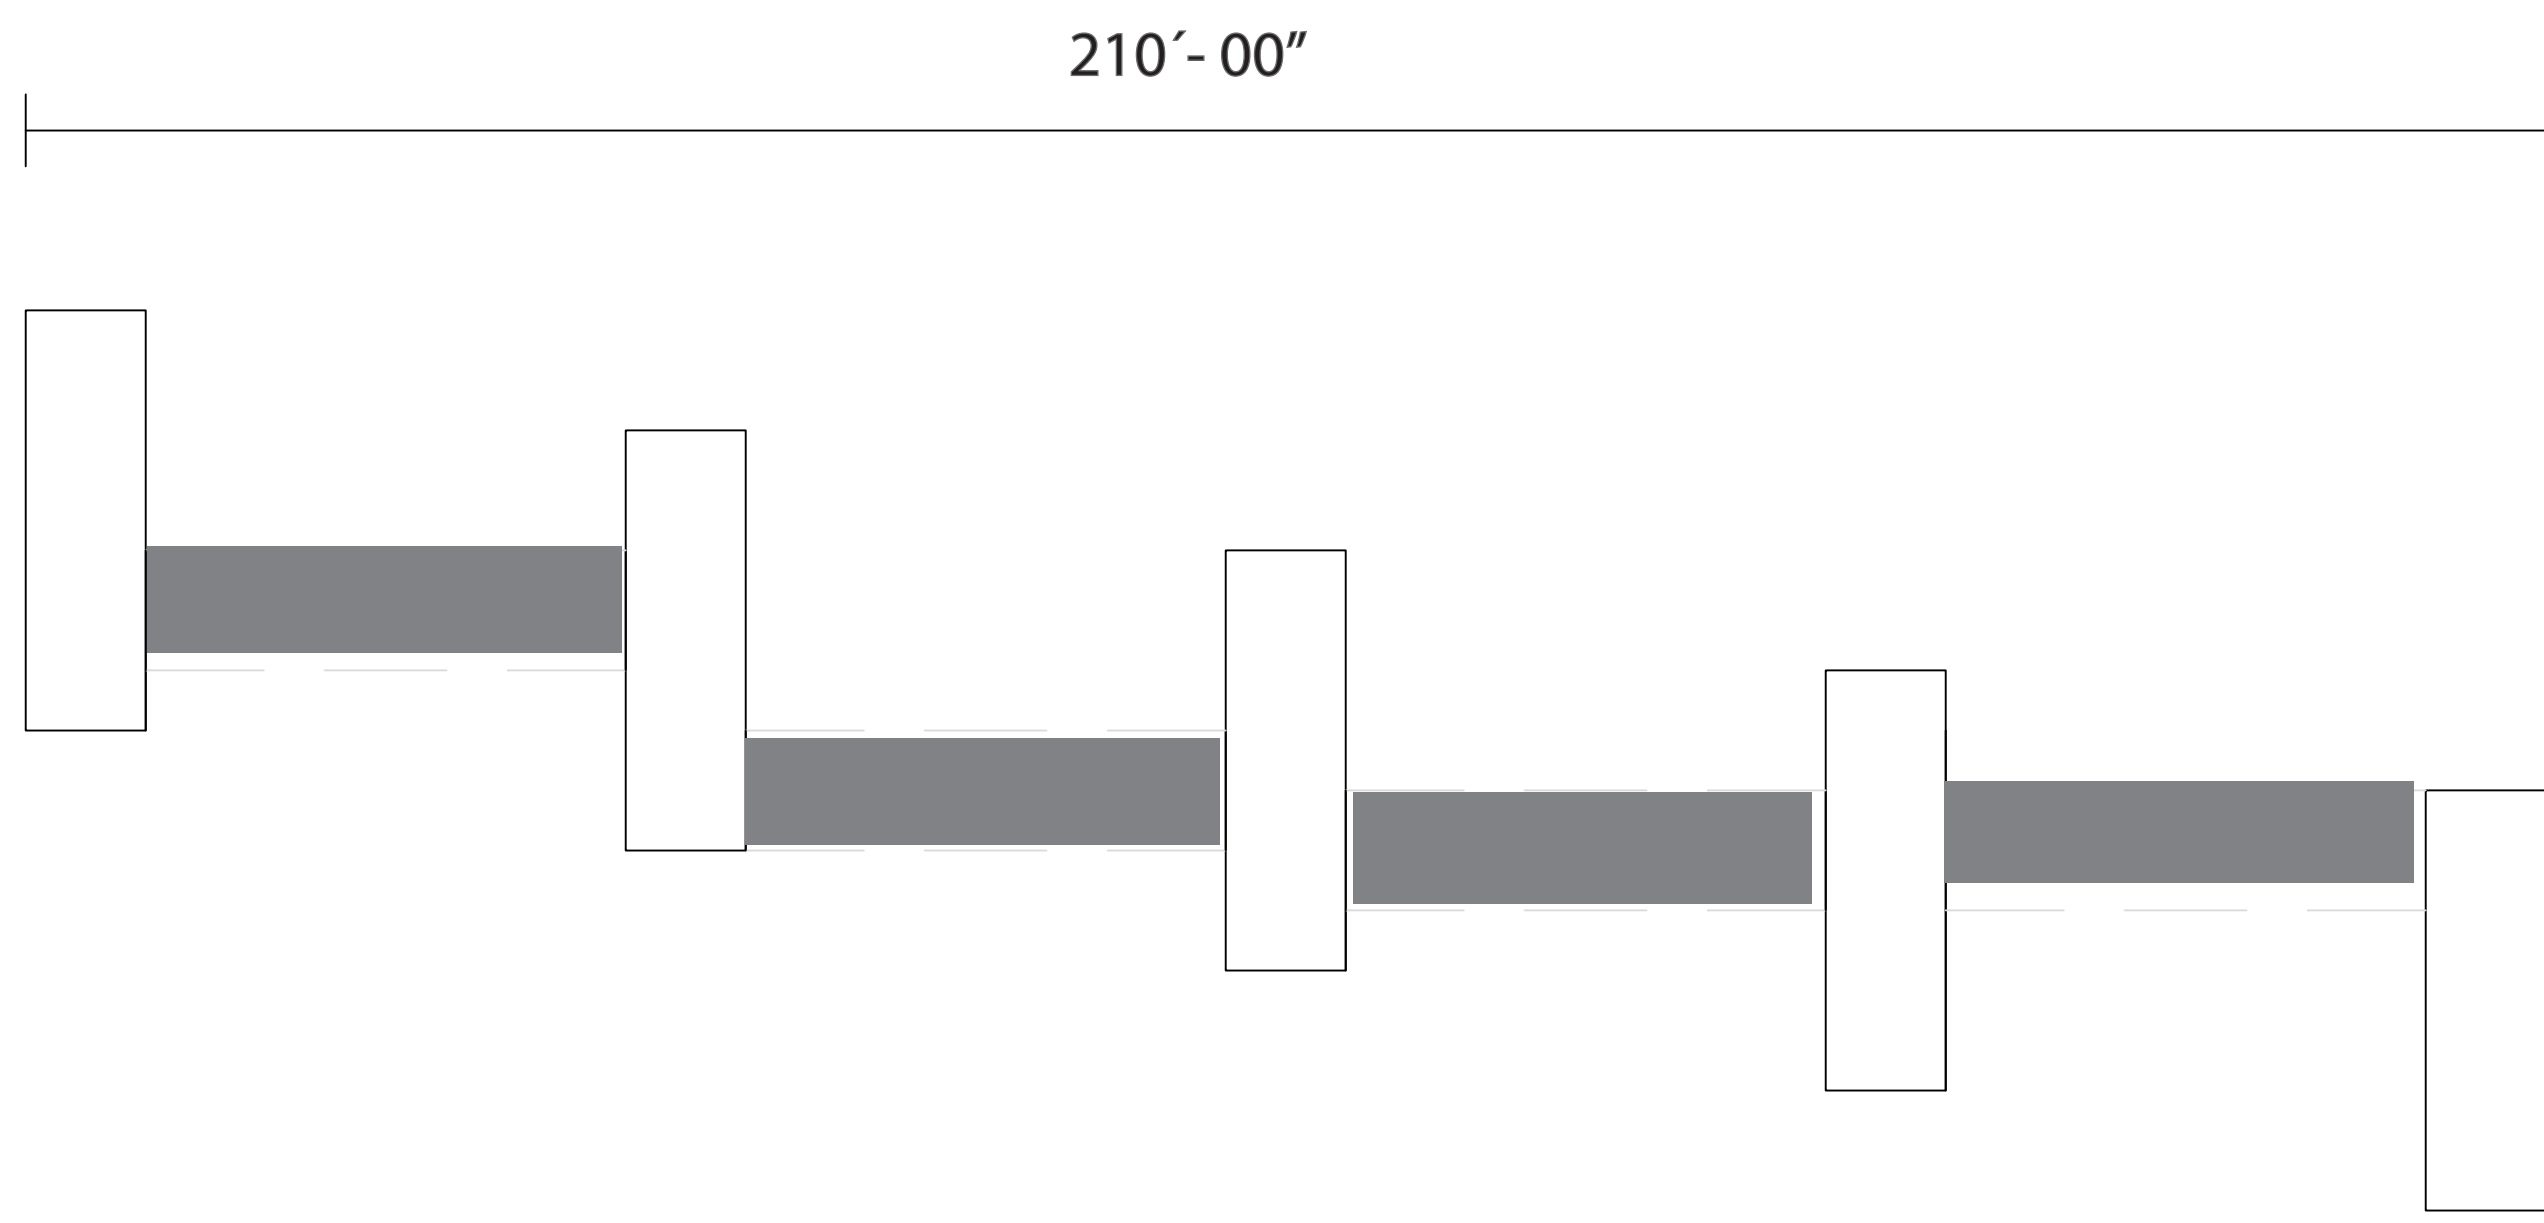

MAN AND TECHNOLOGY

LIGHTING

FIGURE SHAPES

The structure consists on five separated frameworks with human shapes in different positions. Bridges are settle amongst each element so people can walk throughout and enjoy the view.

During the day the silhouettes can be appreciated like a net. At night, kinetic lighting forms different patterns of color lights.

FLOOR PLAN
SCALE 1/16

SITE MAP

ELEVACION
SCALE 1/16