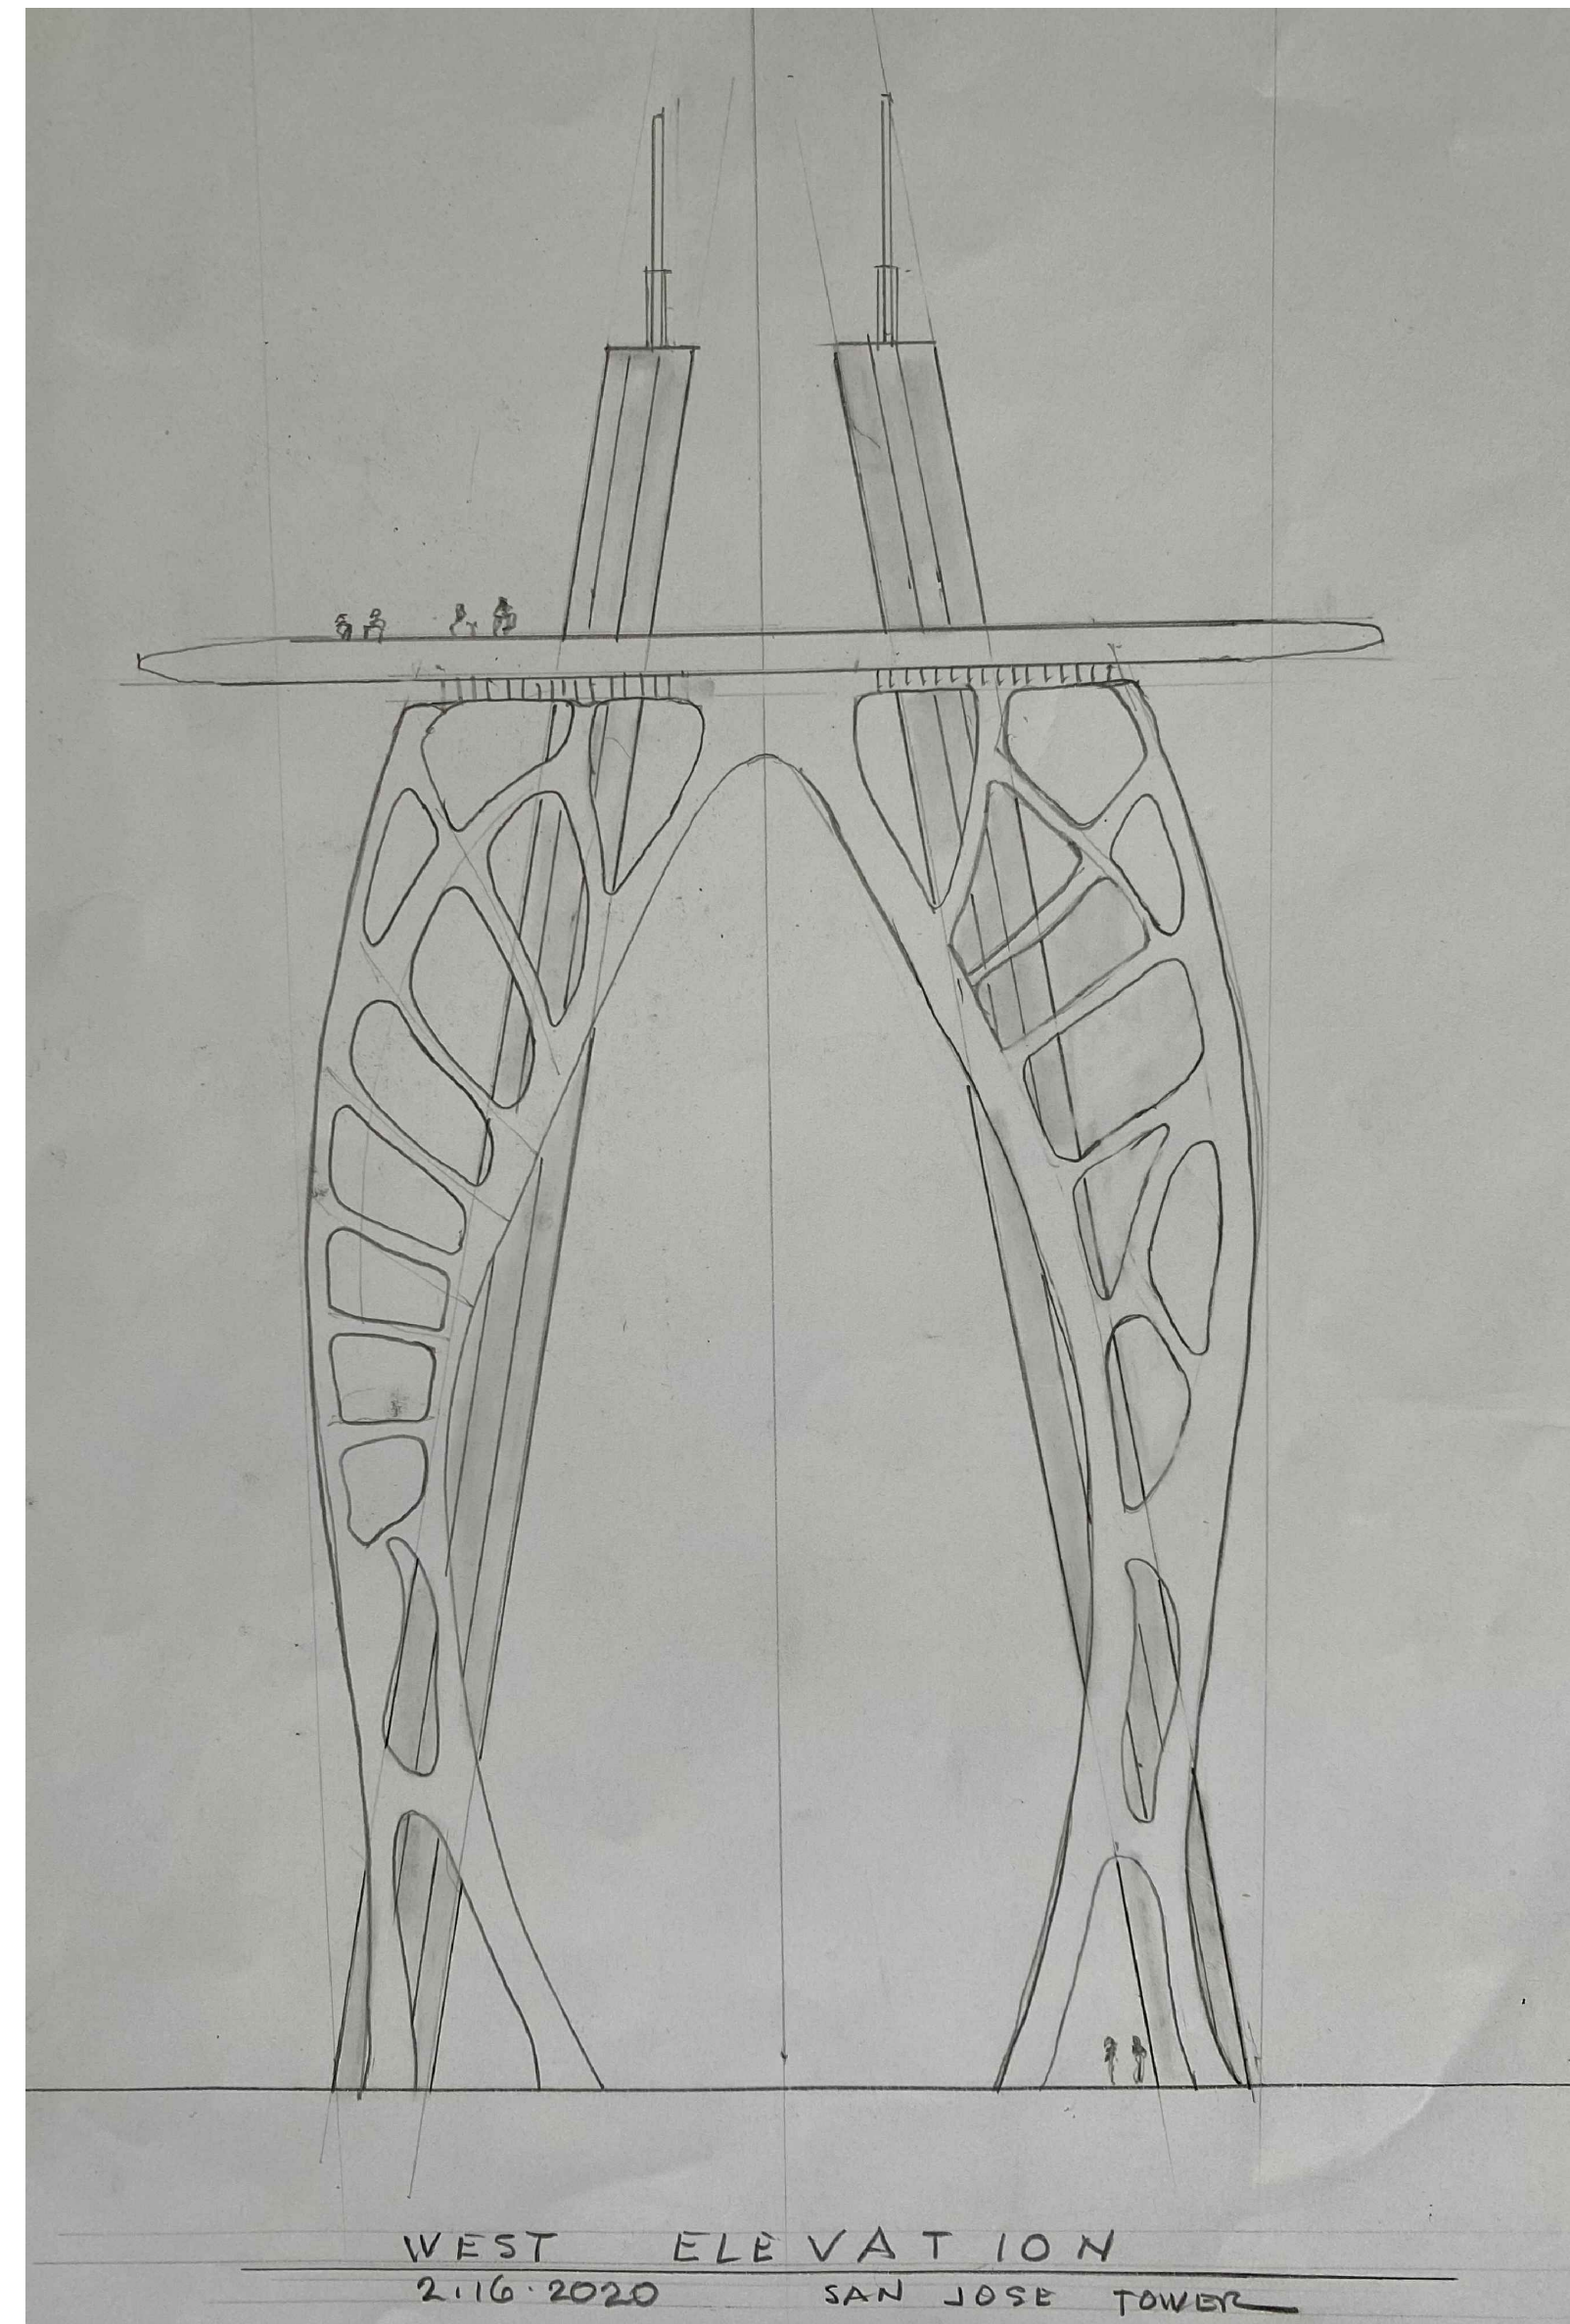

# TREE HOUSE

1/84" = 1'-0" SIZE SCALE | 10' 30' 50' 100' 150' 200'

# TREE HOUSE