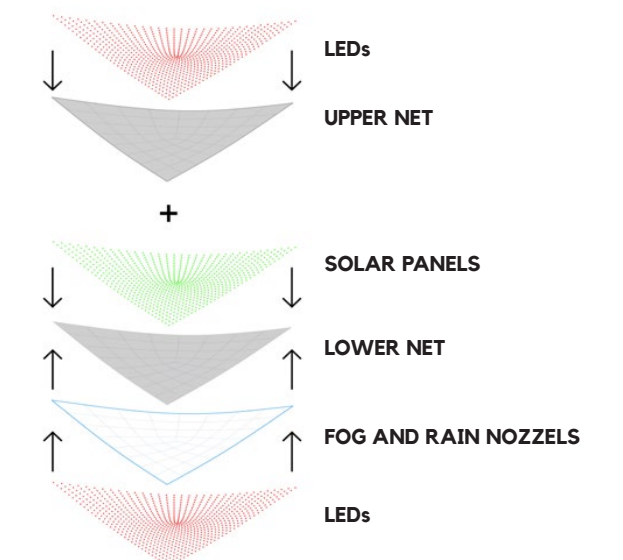

The NET

The NET

Gigantic yet barely visible Net, stretched over Arena Green Park 140 feet above the ground becomes the new symbol of the Silicon Valley. The Net metaphorically visualizes the Internet becoming physical representation of virtual space providing means for interaction and communication. Structure is stretched between 3 pylons setting a very sensitive and delicate landscape response.

As the majority of the surrounding areas will be soon redeveloped which will have a significant impact on a city skyline and generate a strong demand for additional public space. The Net project will help to solve this challenge and contribute additional 3,4 acres to the public space which can be used for recreation and events as well as a new city viewpoint. At night the Net becomes a huge horizontal high-res screen, which can serve as interactive game or light installations setup.

FACADE