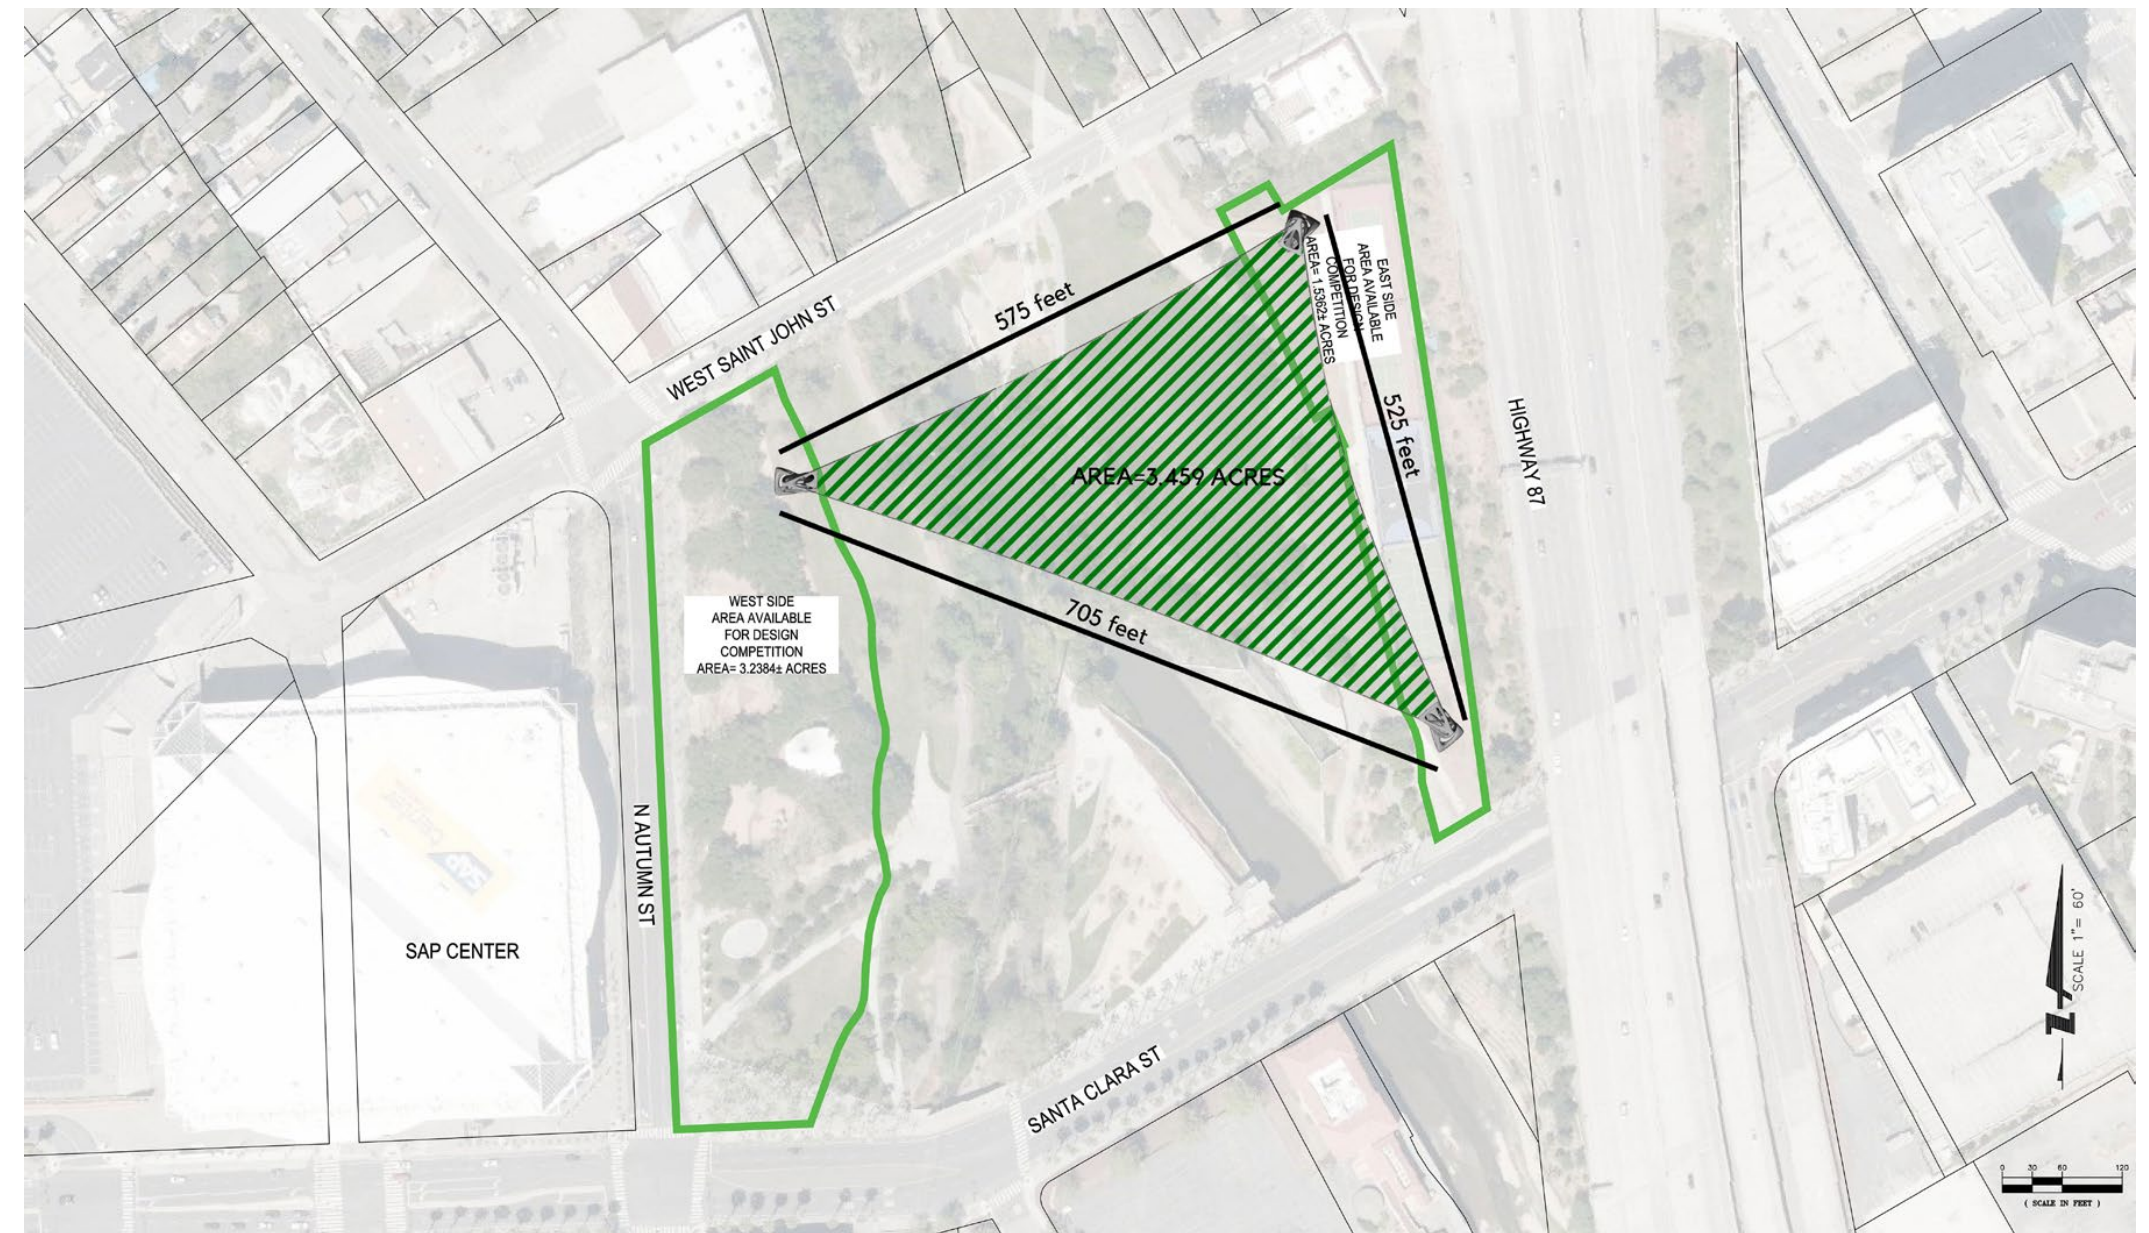

The NET

The NET

Gigantic yet barely visible Net, stretched over Arena Green Park 140 feet above the ground becomes the new symbol of the Silicon Valley. The Net metaphorically visualizes the Internet becoming physical representation of virtual space providing means for interaction and communication. Structure is stretched between 3 pylons setting a very sensitive and delicate landscape response.

As the majority of the surrounding areas will be soon redeveloped which will have a significant impact on a city skyline and generate a strong demand for additional public space. The Net project will help to solve this challenge and contribute additional 3,4 acres to the public space which can be used for recreation and events as well as a new city viewpoint. At night the Net becomes a huge horizontal high-res screen, which can serve as interactive game or light installations setup.

FACADE