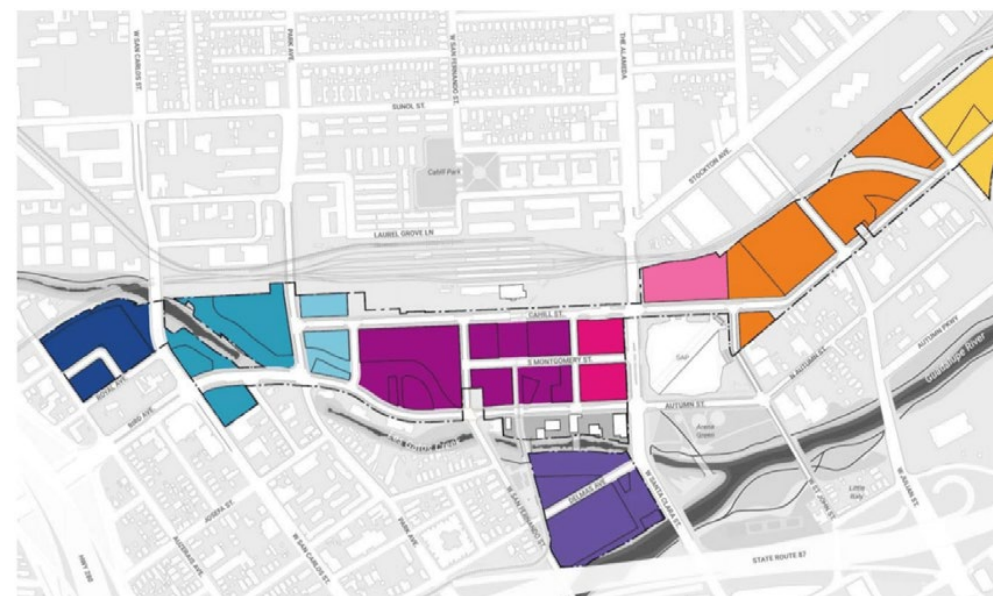

The NET

The NET

Gigantic yet barely visible Net, stretched over Arena Green Park 140 feet above the ground becomes the new symbol of the Silicon Valley. The Net metaphorically visualizes the Internet becoming physical representation of virtual space providing means for interaction and communication. Structure is stretched between 3 pylons setting a very sensitive and delicate landscape response.

As the majority of the surrounding areas will be soon redeveloped which will have a significant impact on a city skyline and generate a strong demand for additional public space. The Net project will help to solve this challenge and contribute additional 3,4 acres to the public space which can be used for recreation and events as well as a new city viewpoint. At night the Net becomes a huge horizontal high-res screen, which can serve as interactive game or light installations setup.

FACADE