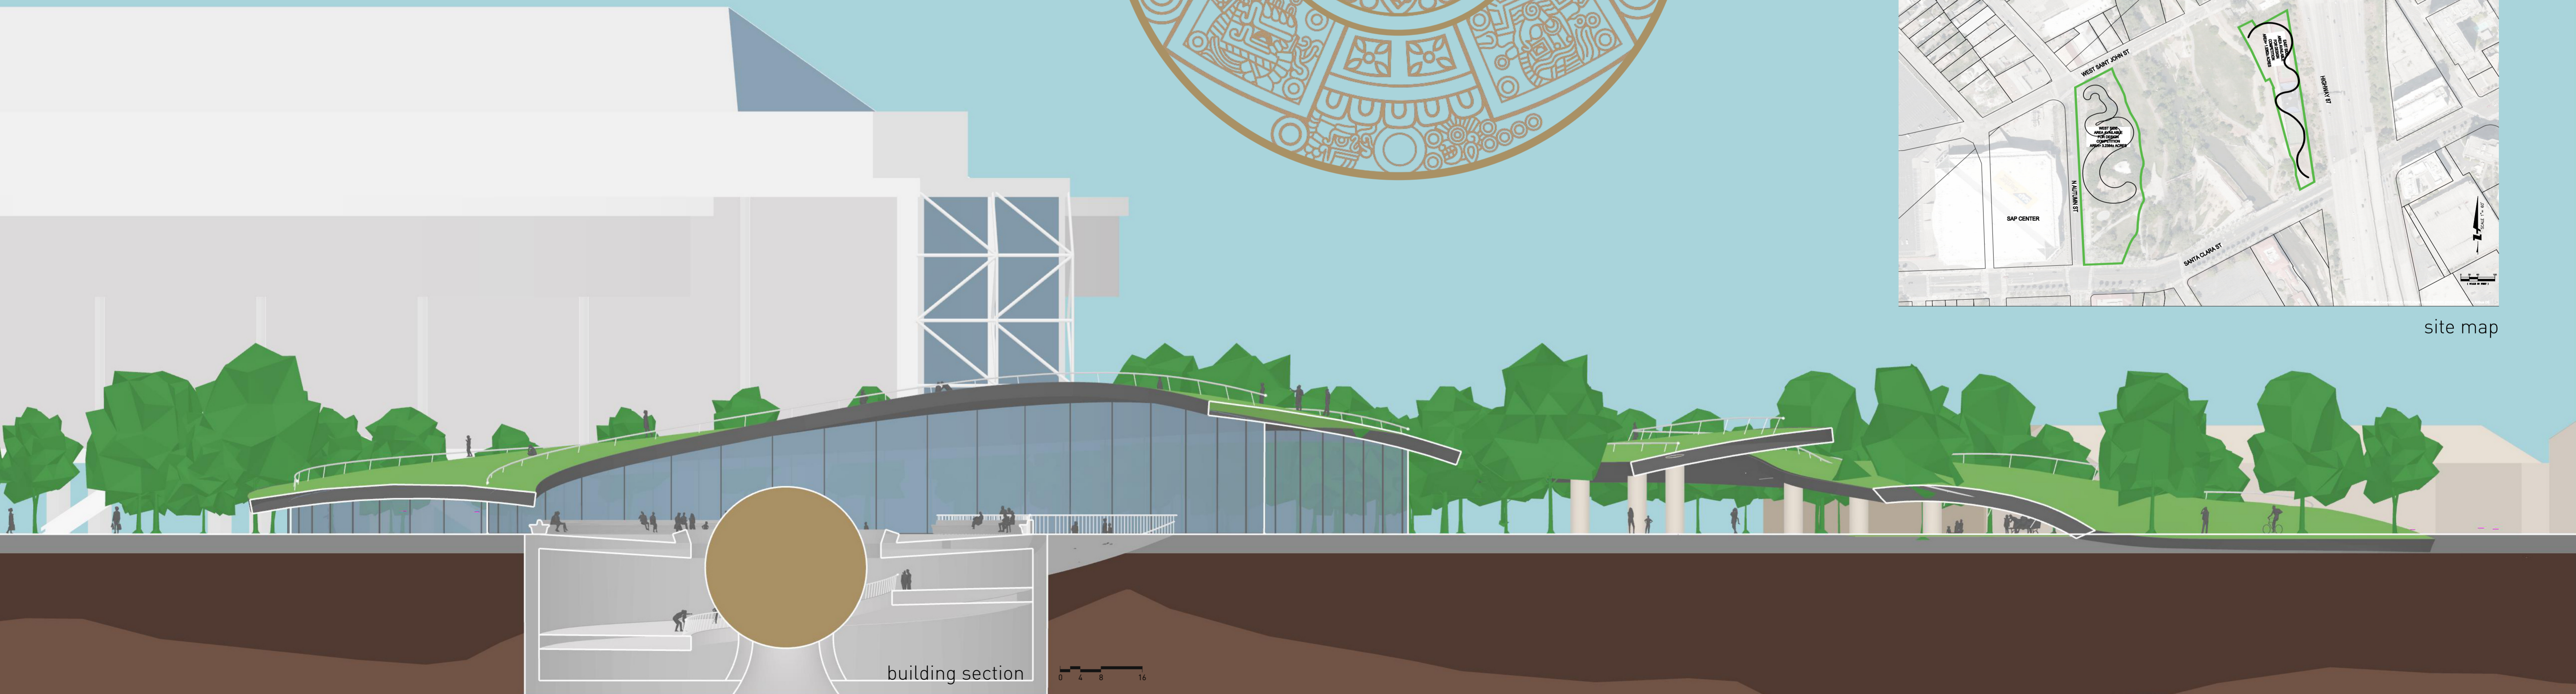

coatepec

an Indigenous culture memorial built on the foundation of ecological succession & ancient theology

northeast
axonometric

↑ site plan 0 40 80 160

site map

building section