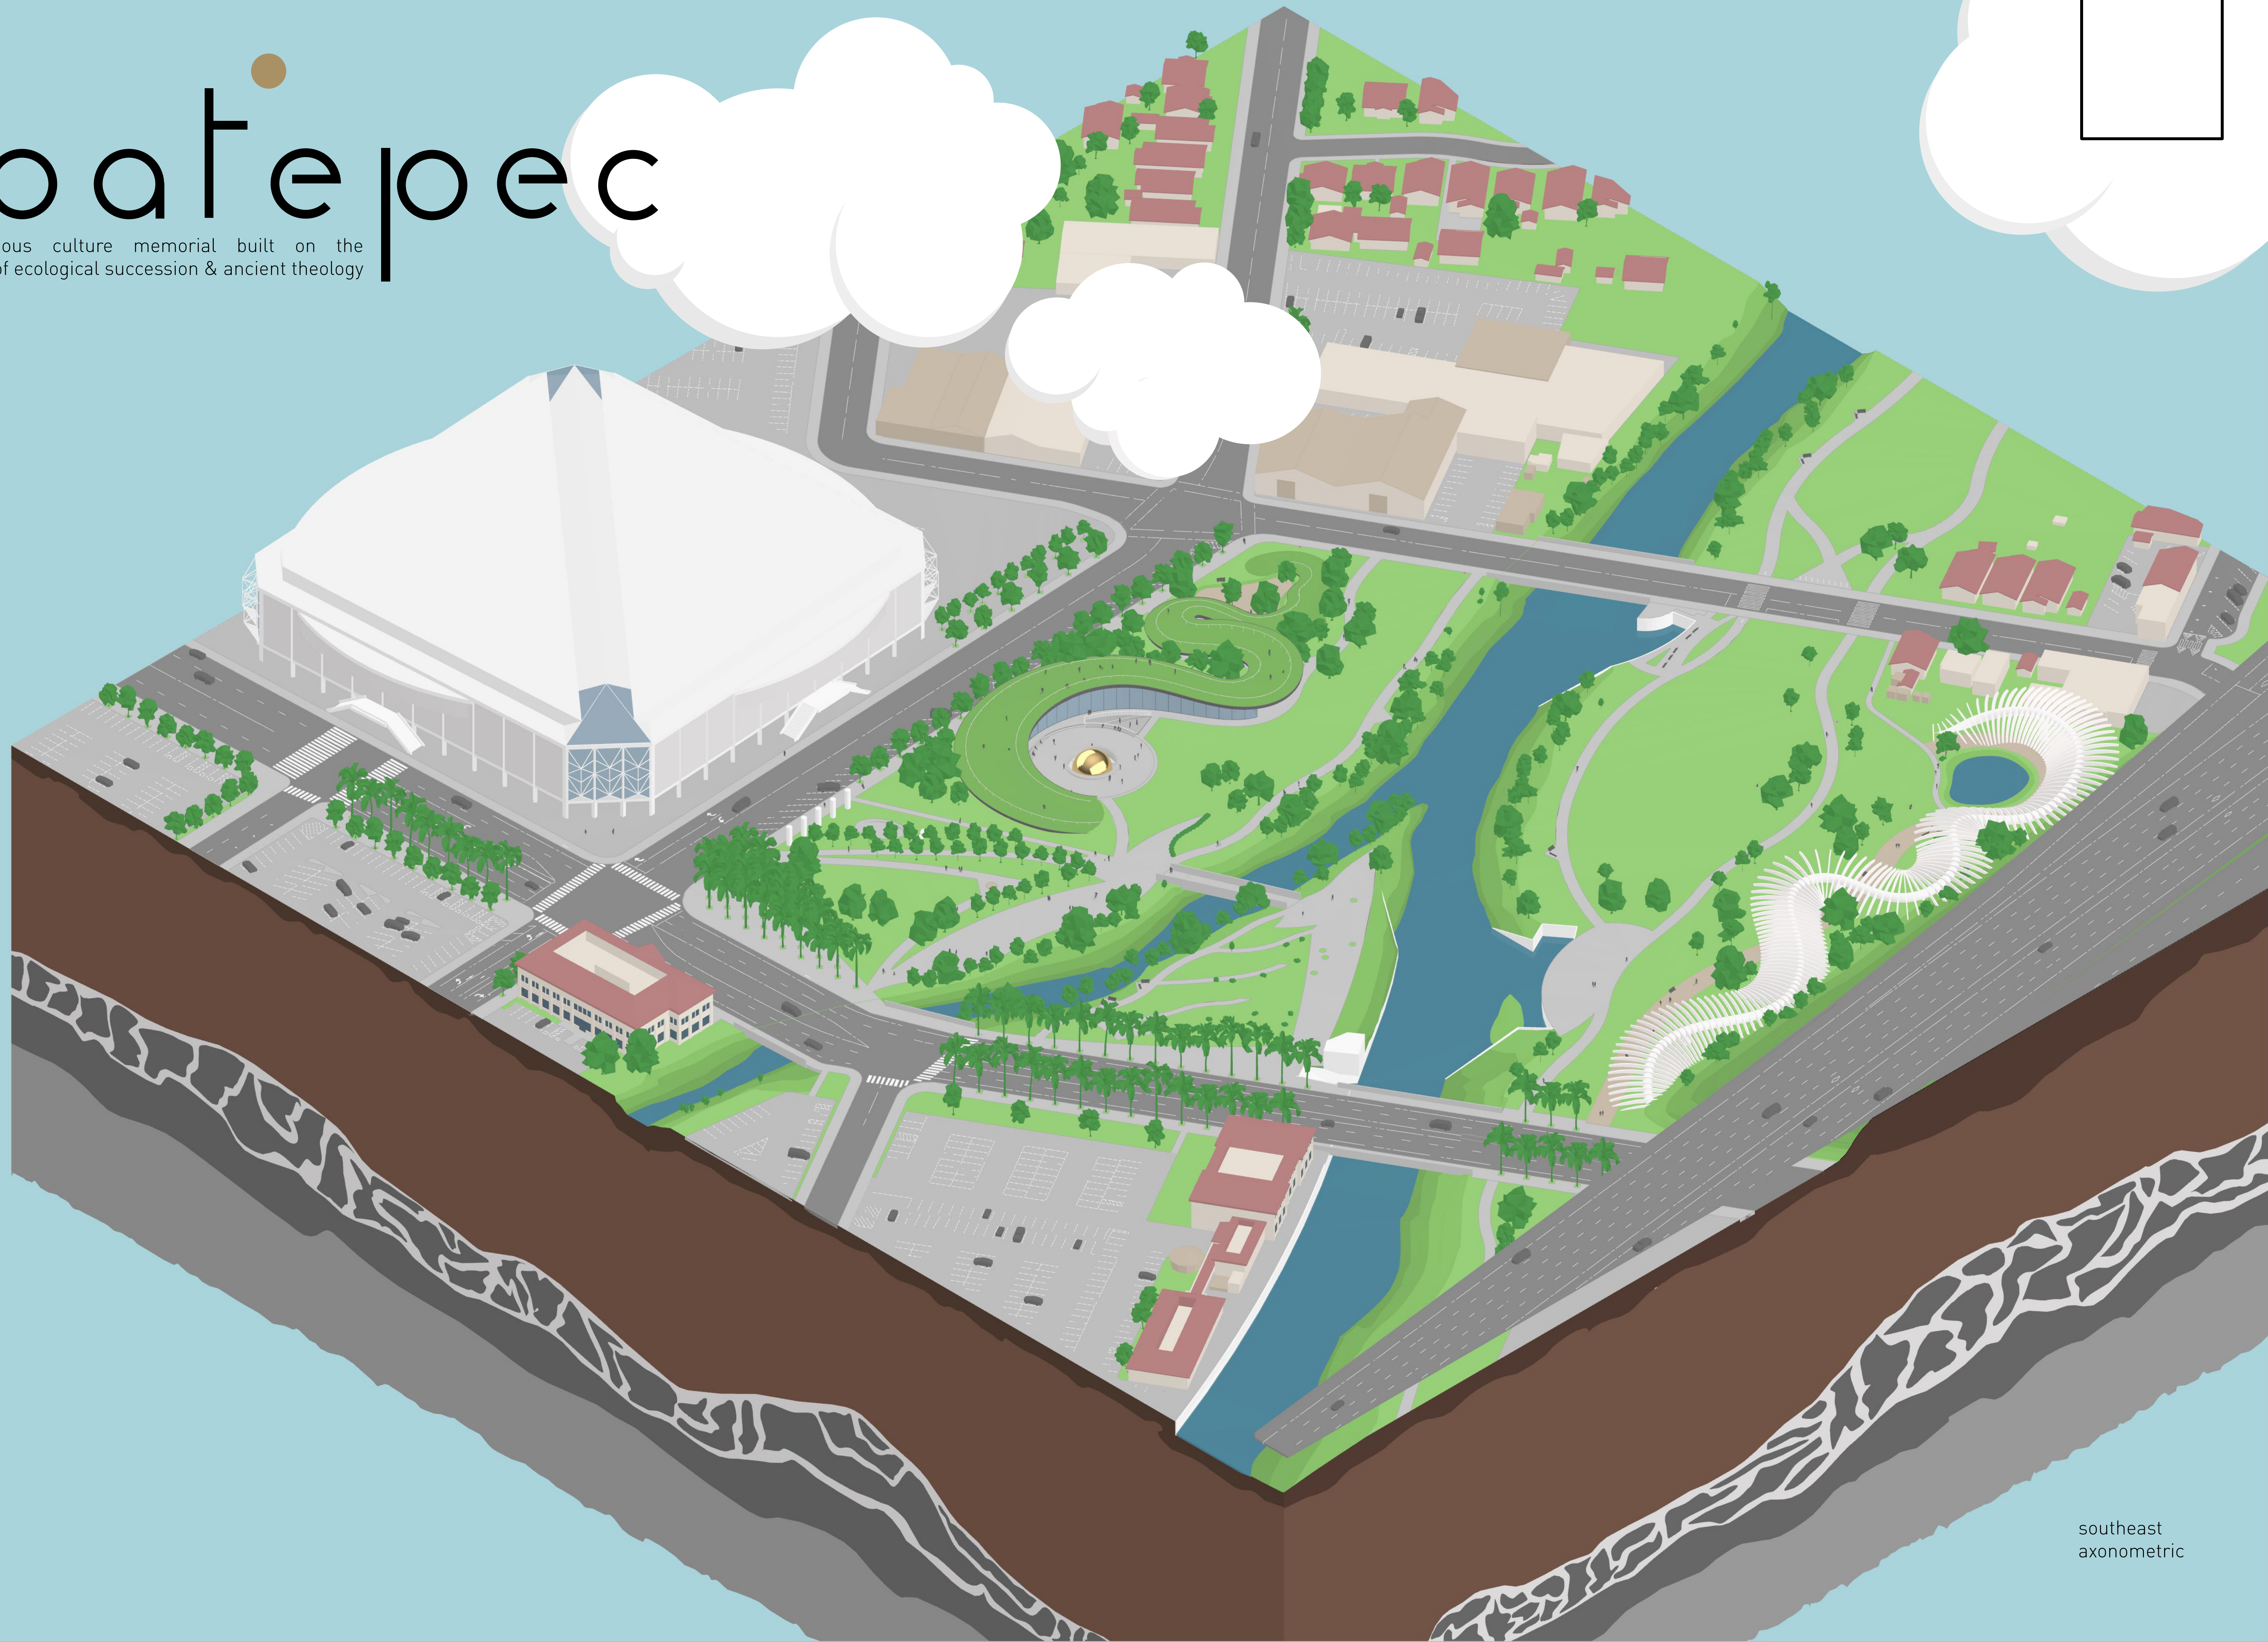

coatepec

an Indigenous culture memorial built on the foundation of ecological succession & ancient theology

northeast
axonometric

↑ site plan 0 40 80 160

site map

building section