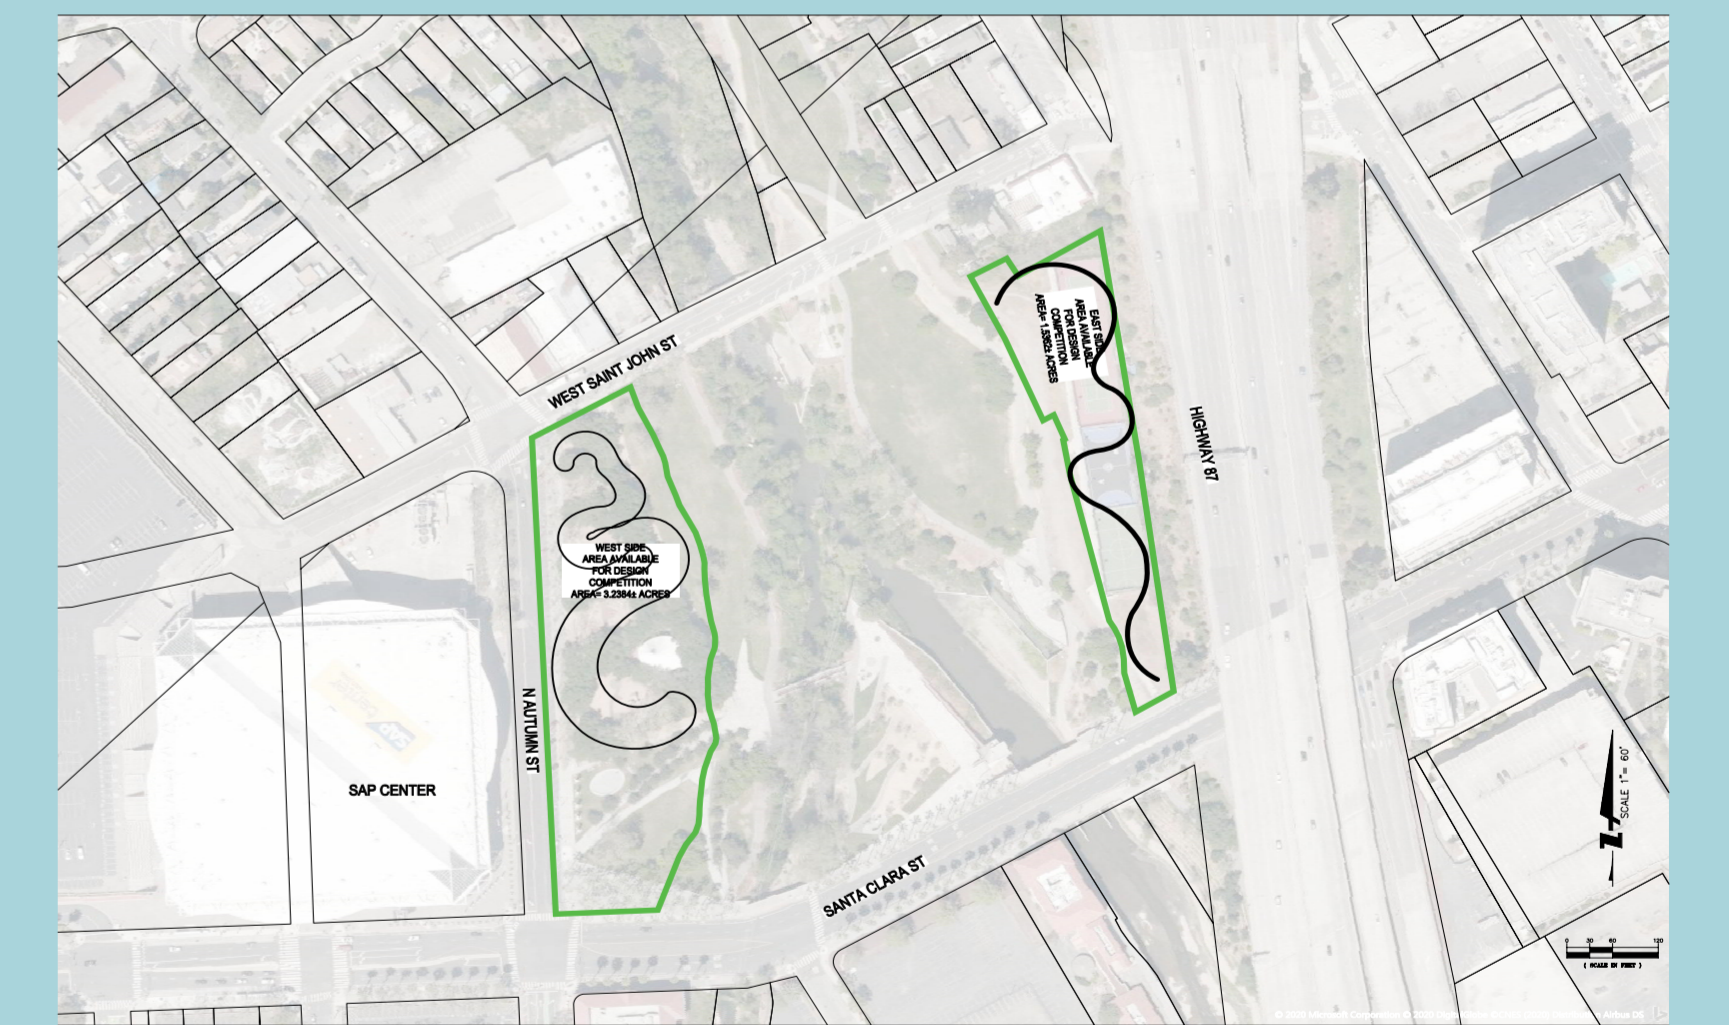

coatepec

an Indigenous culture memorial built on the foundation of ecological succession & ancient theology

northeast
axonometric

↑ site plan 0 40 80 160

site map

building section