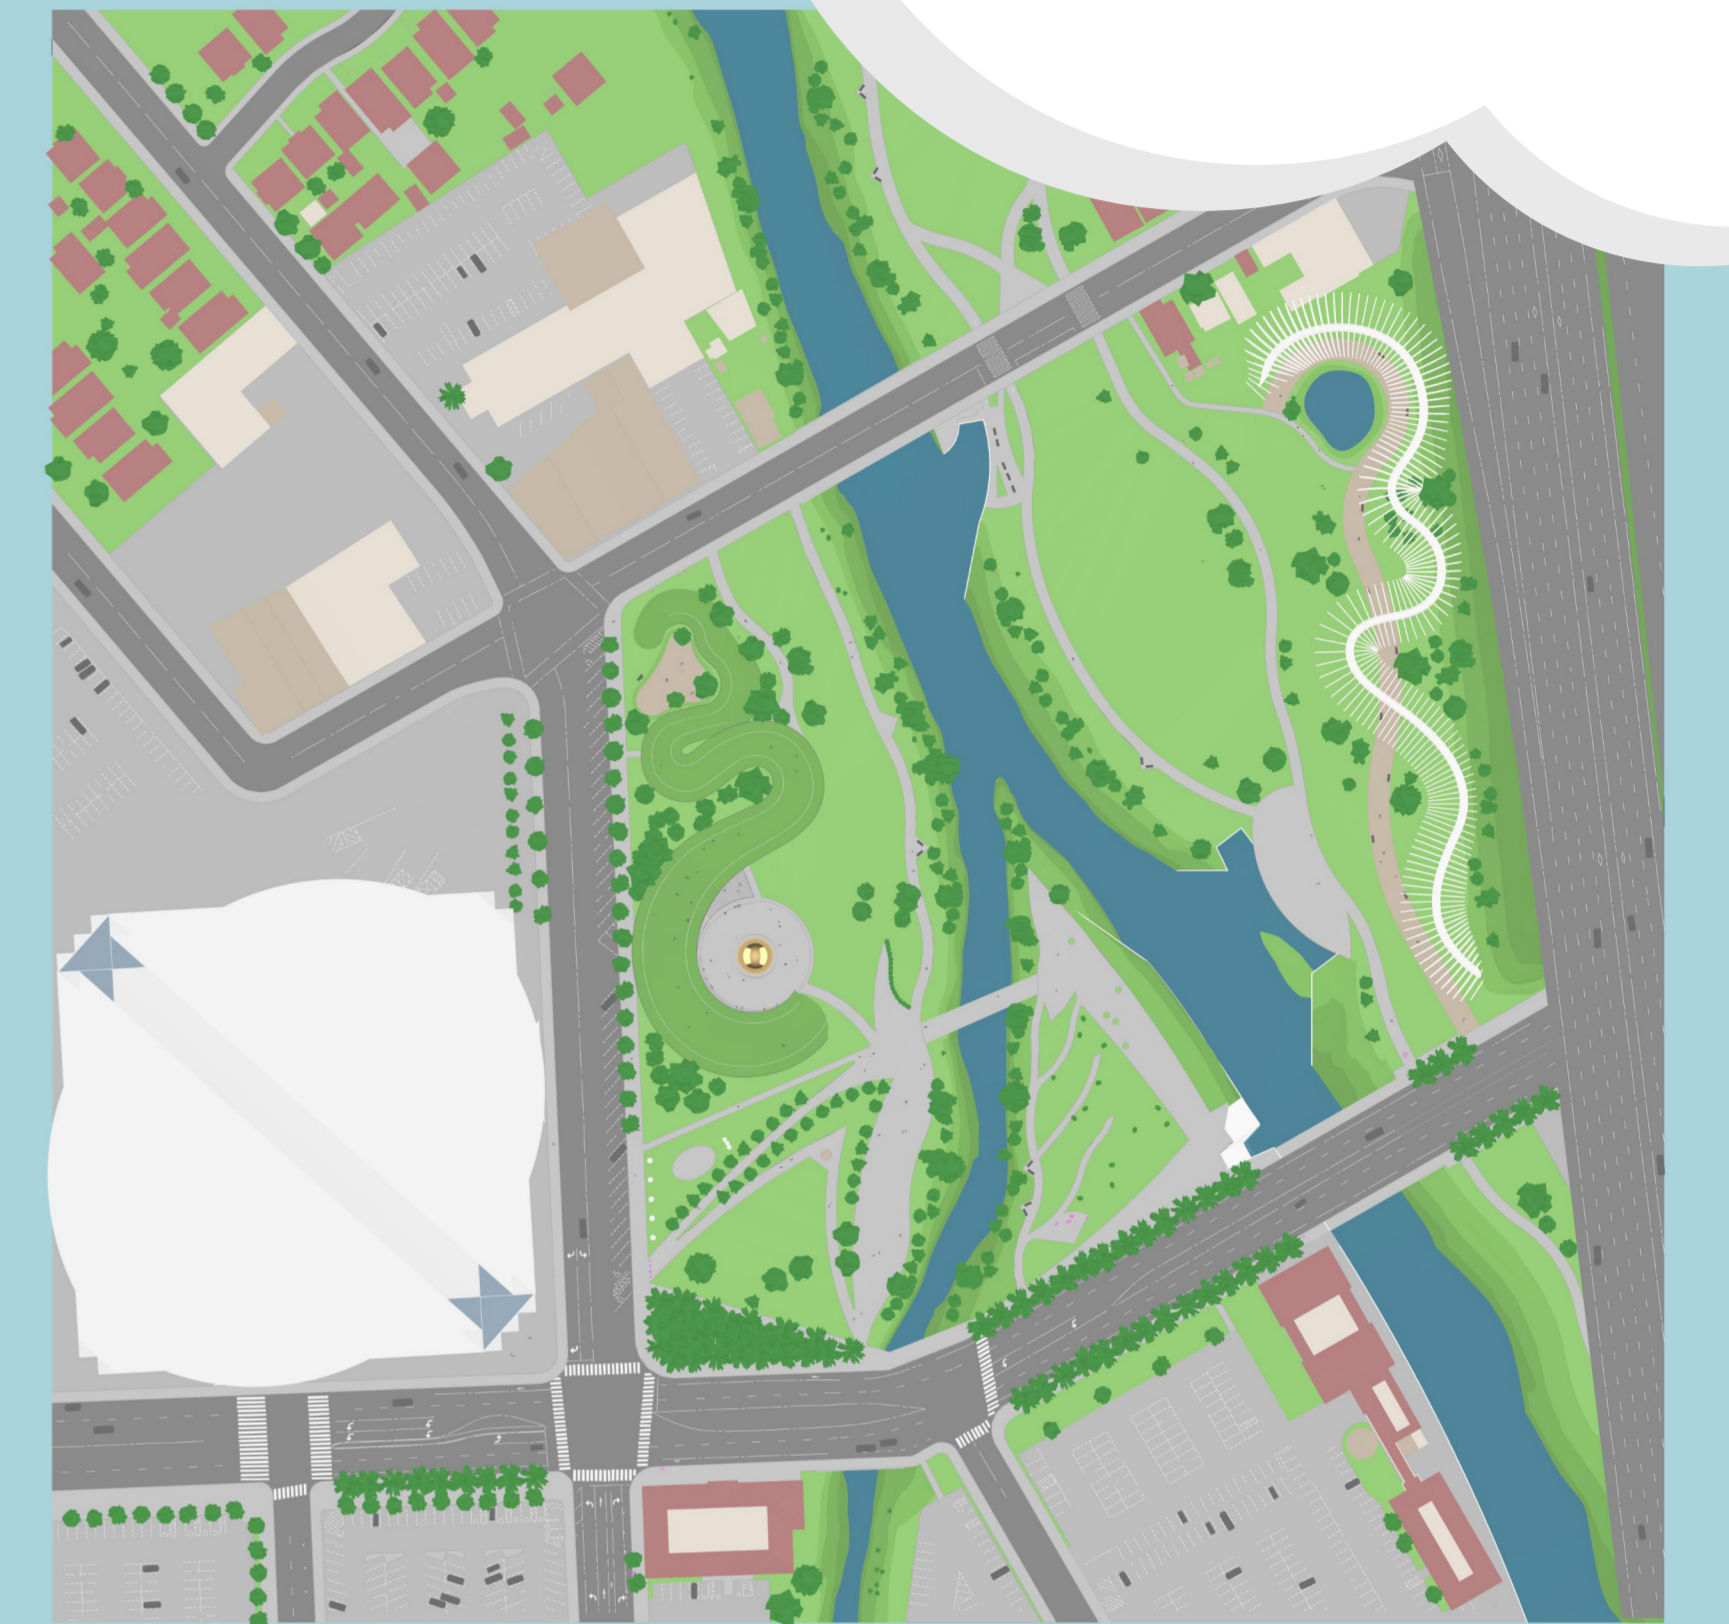

coatepec

an Indigenous culture memorial built on the foundation of ecological succession & ancient theology

northeast
axonometric

↑ site plan 0 40 80 160

site map

building section