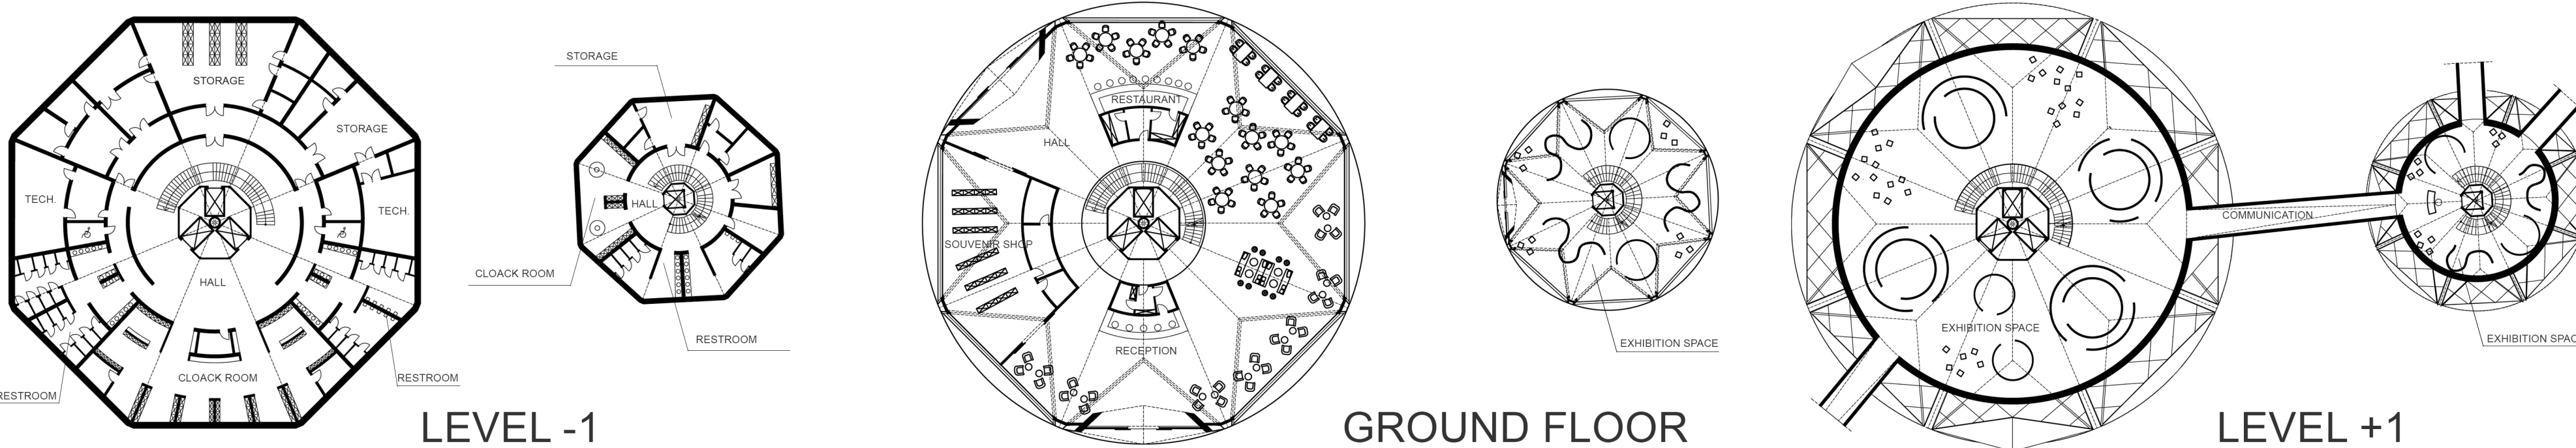

THE WIGWAMS OF SCIENCE - NEW ICON OF SILLICON VALLEY CALIFORNIA

ARENA GREEN VEST