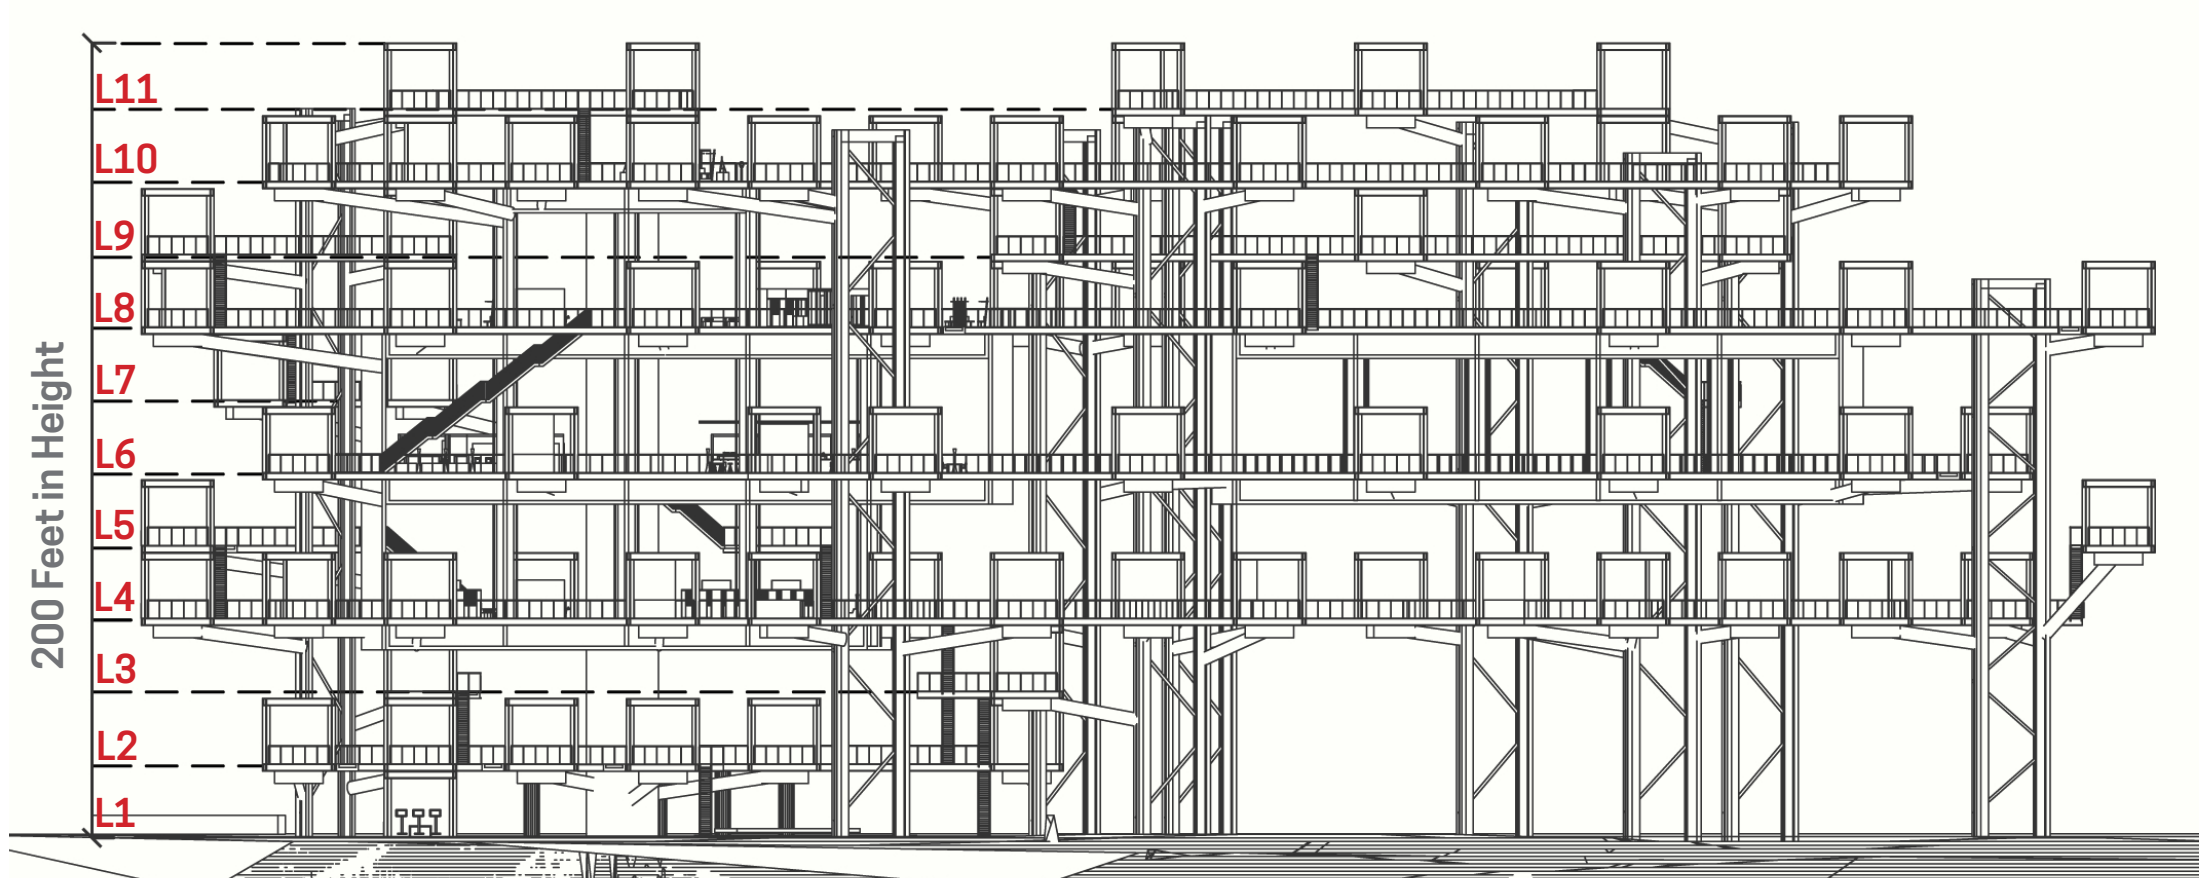

Silicon Valley, well known for the concentration of high tech companies, is home to many world's brightest brains in the tech industry. The proposed Icon of Silicon Valley, **The Brain**, is a display of the region's success. The structure is a lattice of walkways connecting a number of modular viewing pods, which represent the companies in the region. Red represents Boldness of innovation, while the labyrinth of walkways echoes the collaborative ecosystem created by the companies. Each pods can be adopted and personalized by companies in Silicon Valley to display their latest innovations.

view from A

view from B

view from C - Full Formation of The Brain

View From Connecting Walkway

SHORT SECTIONAL VIEW

Level 10 Sight Viewing Station

Level 8 Exhibition/ Resource and Reading Kiosks

LONG SECTIONAL VIEW

EAST ELEVATION

Level 6 Main Dining Area

External View of Viewing Pods

Level 6 Main Dining Area

Level 1 Entrance