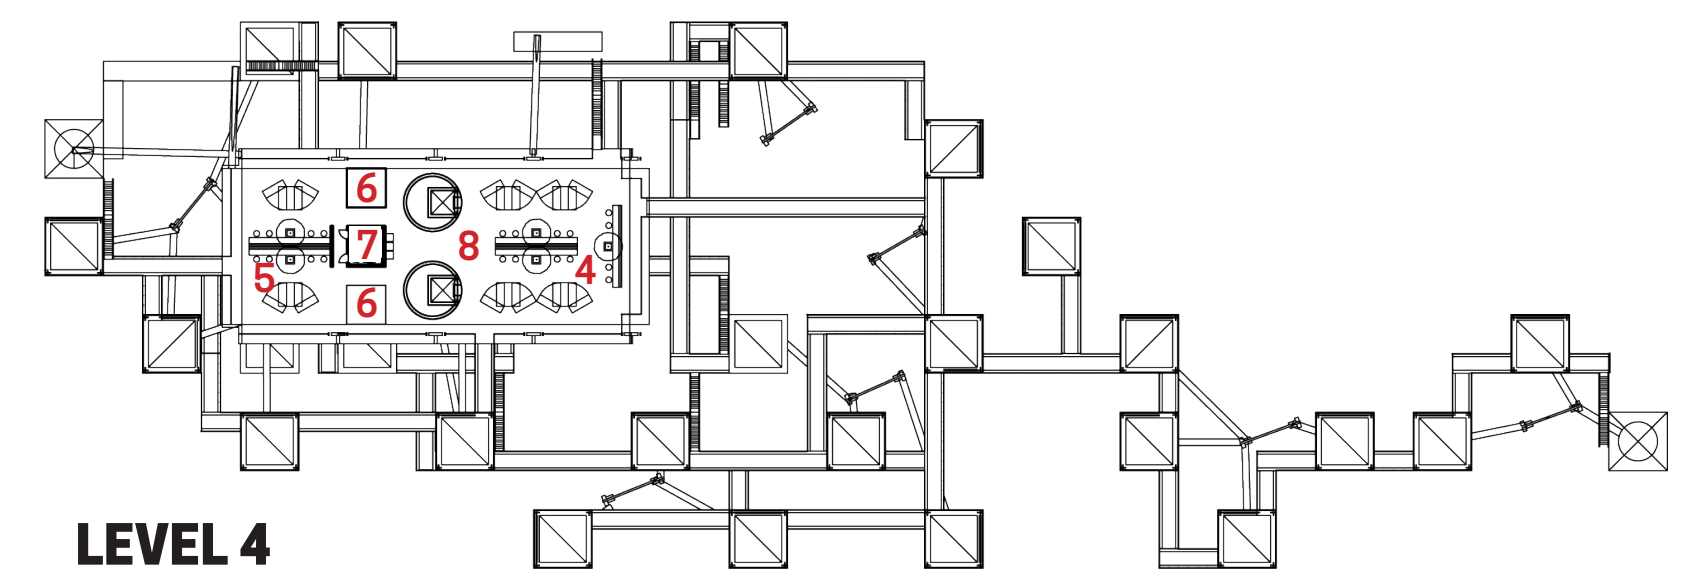

The Brain

- LEVEL 1**
- 1) Information Booth
- 2) Restrooms and Water Dispenser Point
- 3) Elevator
- LEVEL 4**
- 4) Reading Booth
- 5) Public Seatings
- 6) Retail Kiosk
- 7) Restrooms and Water Dispenser Point
- 8) Elevator
- LEVEL 6**
- 9) Bar
- 10) Kitchen
- 11) Bakery Café
- 12) Dining Pod
- 13) Dining Seating
- 14) Cafe and Dining Seating
- 15) Retail Kiosk
- 16) Restrooms and Water Dispenser Point
- 17) Public Seatings
- 18) Elevator

- LEVEL 8**
- 19) Exhibition/ Resource Kiosk
- 20) Reading Kiosk
- 21) Retail Kiosk
- 22) Solar Panel Seats
- 23) Public Seatings
- 24) Restrooms and Water Dispenser Point
- 25) Retail Kiosk
- 26) Elevator
- LEVEL 10**
- 27) Sight Viewing Station
- 28) Solar Panel Seats
- 29) Shelter and Water Dispenser Point
- 30) Elevator

Silicon Valley, well known for the concentration of high tech companies, is home to many world's brightest brains in the tech industry. The proposed Icon of Silicon Valley, **The Brain**, is a display of the region's success. The structure is a lattice of walkways connecting a number of modular viewing pods, which represent the companies in the region. Red represents Boldness of innovation, while the labyrinth of walkways echoes the collaborative ecosystem created by the companies. Each pods can be adopted and personalized by companies in Silicon Valley to display their latest innovations.

view from A

view from B

view from C - Full Formation of The Brain

View From Connecting Walkway

SHORT SECTIONAL VIEW

Level 10 Sight Viewing Station

Level 8 Exhibition/ Resource and Reading Kiosks

LONG SECTIONAL VIEW