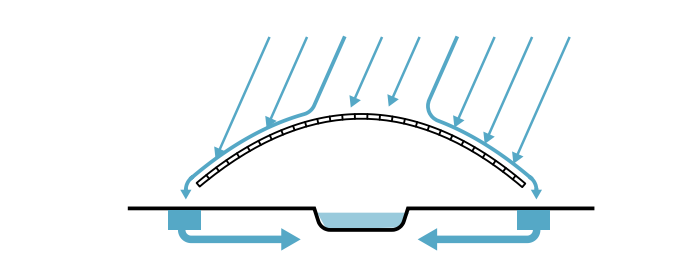

# THE HIVE

@ Urban Confluence Silicon Valley

Integrating and empowering urban confluence park, it creates a multi-functional urban space and a prototype of future urban environment. The HIVE, not just connects the two banks of the Guadalupe River but bonds the city to nature ; it becomes a symbol of how the city bridges in-between the past, the present and future. Just as how the network of units draws a bridge above the river, it is a project which unites people from diverse culture and races, from all industries and interests to live and enjoy under one shell, within one nature. Constantly challenging the way humans perceive each other and our mutual relationship with the earth, the HIVE is a physical expression of the spirit of innovation at Silicon Valley.

INTERACTIVE CONCERT/ EVENING EVENTS

MICRO-CLIMATE CONTROL, PROTOTYPE OF FUTURE ARTIFICIAL ENVIRONMENT

INTEGRATED WITH GUADALUPE RIVER PARK

Modular Unit  
55.5 ft<sup>2</sup> each

- 1 projector/sensor
- 6 LED framing lights
- water drainage on edges
- 3 rain diffusers
- 2 fog generators
- 1 acoustical detector (birds)

The HIVE  
total footprint: 480 ft<sup>2</sup>

- 8010 units
- 3204 solar panels
- 30 piers
- 2 pier holders

A PUBLIC PARK  
The park is accessible from all sides by elevating the structure above.

RAIN COLLECTION  
Under the HIVE is rain free. Rain water is channeled to buffering containers and flows to the river.