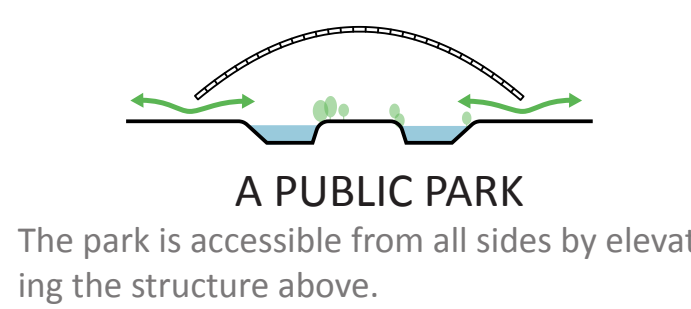

# THE HIVE

@ Urban Confluence Silicon Valley

Integrating and empowering urban confluence park, it creates a multi-functional urban space and a prototype of future urban environment. The HIVE, not just connects the two banks of the Guadalupe River but bonds the city to nature ; it becomes a symbol of how the city bridges in-between the past, the present and future. Just as how the network of units draws a bridge above the river, it is a project which unites people from diverse culture and races, from all industries and interests to live and enjoy under one shell, within one nature. Constantly challenging the way humans perceive each other and our mutual relationship with the earth, the HIVE is a physical expression of the spirit of innovation at Silicon Valley.

INTERACTIVE CONCERT/ EVENING EVENTS

MICRO-CLIMATE CONTROL, PROTOTYPE OF FUTURE ARTIFICIAL ENVIRONMENT

INTEGRATED WITH GUADALUPE RIVER PARK

Modular Unit  
55.5 ft<sup>2</sup> each

- 1 projector/sensor
- 6 LED framing lights
- water drainage on edges
- 3 rain diffusers
- 2 fog generators
- 1 acoustical detector (birds)

The HIVE  
total footprint: 480 ft<sup>2</sup>

- 8010 units
- 3204 solar panels
- 30 piers
- 2 pier holders

A PUBLIC PARK  
The park is accessible from all sides by elevating the structure above.

RAIN COLLECTION  
Under the HIVE is rain free. Rain water is channeled to buffering containers and flows to the river.