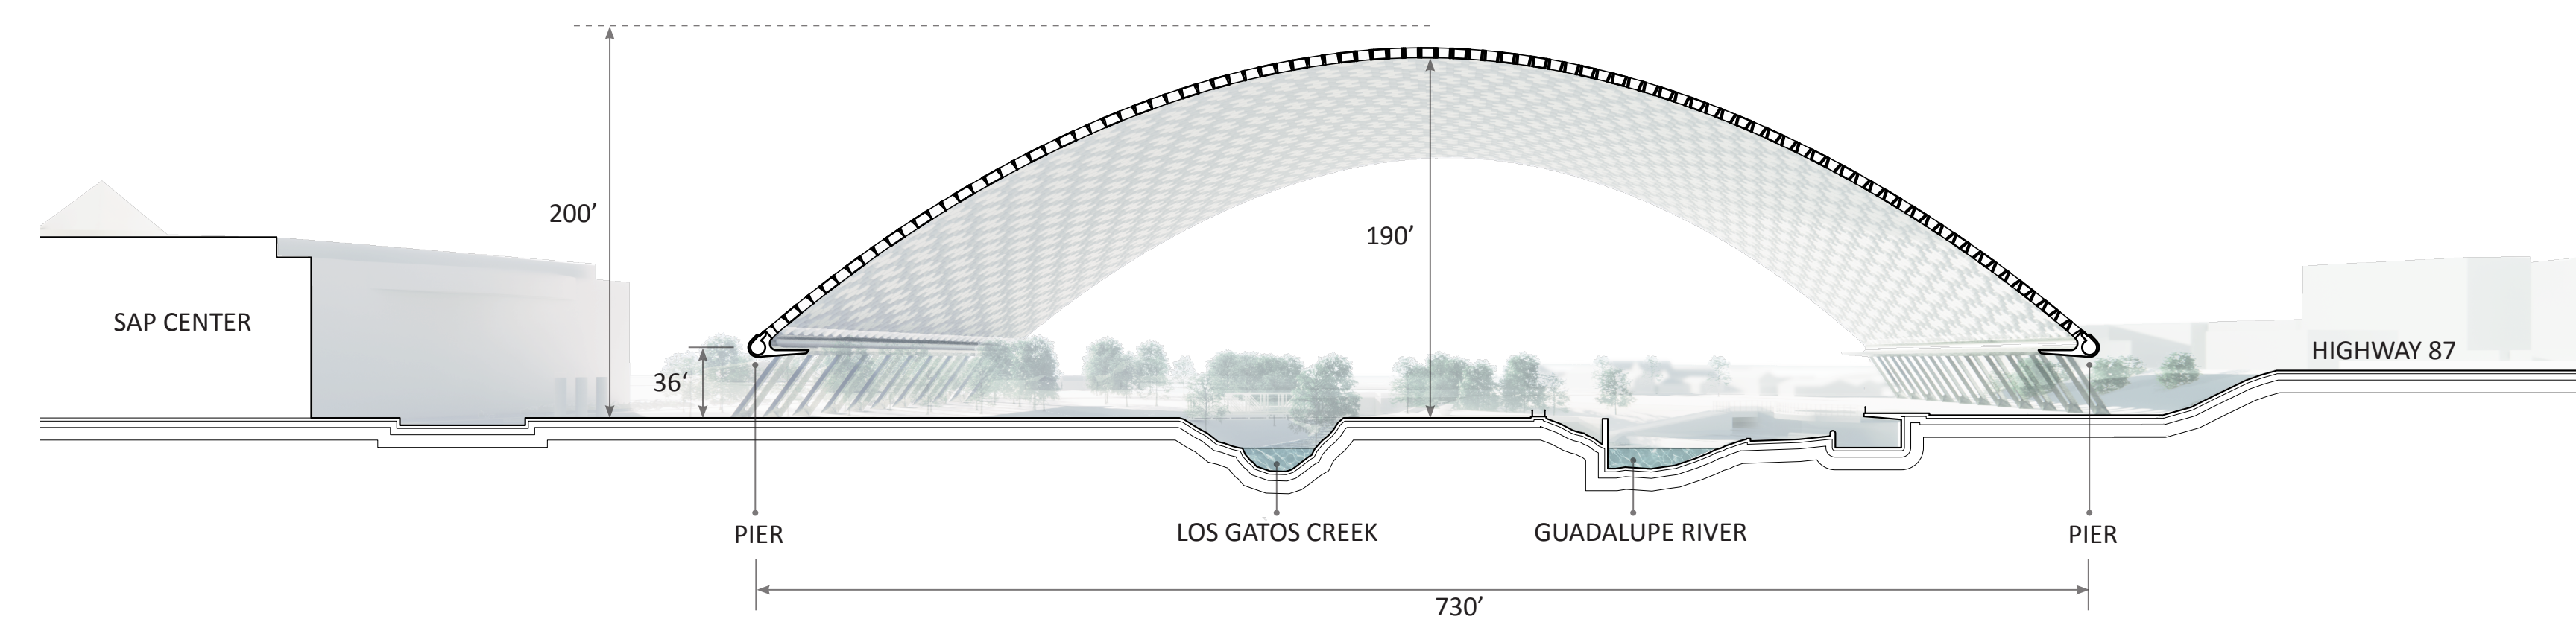

# THE HIVE

@ Urban Confluence Silicon Valley

Integrating and empowering urban confluence park, it creates a multi-functional urban space and a prototype of future urban environment. The HIVE, not just connects the two banks of the Guadalupe River but bonds the city to nature ; it becomes a symbol of how the city bridges in-between the past, the present and future. Just as how the network of units draws a bridge above the river, it is a project which unites people from diverse culture and races, from all industries and interests to live and enjoy under one shell, within one nature. Constantly challenging the way humans perceive each other and our mutual relationship with the earth, the HIVE is a physical expression of the spirit of innovation at Silicon Valley.

INTERACTIVE CONCERT/ EVENING EVENTS

MICRO-CLIMATE CONTROL, PROTOTYPE OF FUTURE ARTIFICIAL ENVIRONMENT

INTEGRATED WITH GUADALUPE RIVER PARK

Modular Unit  
55.5 ft<sup>2</sup> each

- 1 projector/sensor
- 6 LED framing lights
- water drainage on edges
- 3 rain diffusers
- 2 fog generators
- 1 acoustical detector (birds)

The HIVE  
total footprint: 480 ft<sup>2</sup>

- 8010 units
- 3204 solar panels
- 30 piers
- 2 pier holders

A PUBLIC PARK  
The park is accessible from all sides by elevating the structure above.

RAIN COLLECTION  
Under the HIVE is rain free. Rain water is channeled to buffering containers and flows to the river.