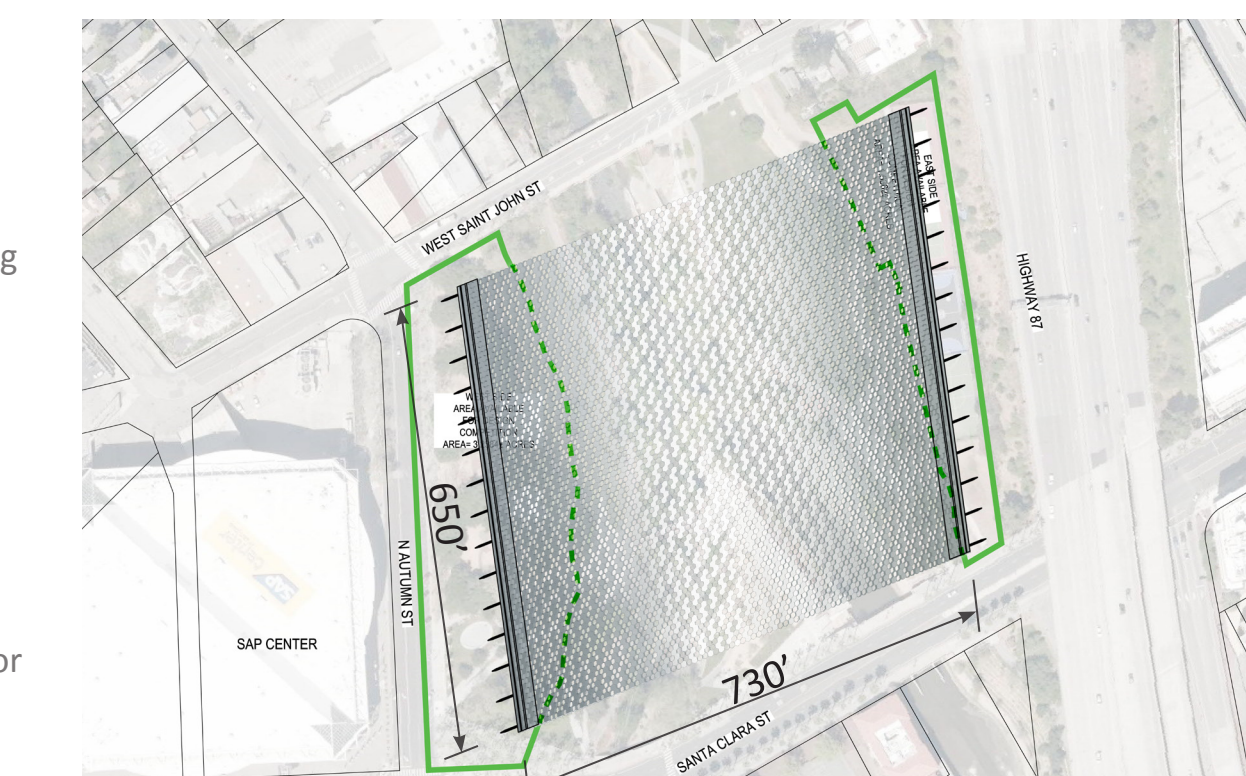

OFFICIAL SITE MAP