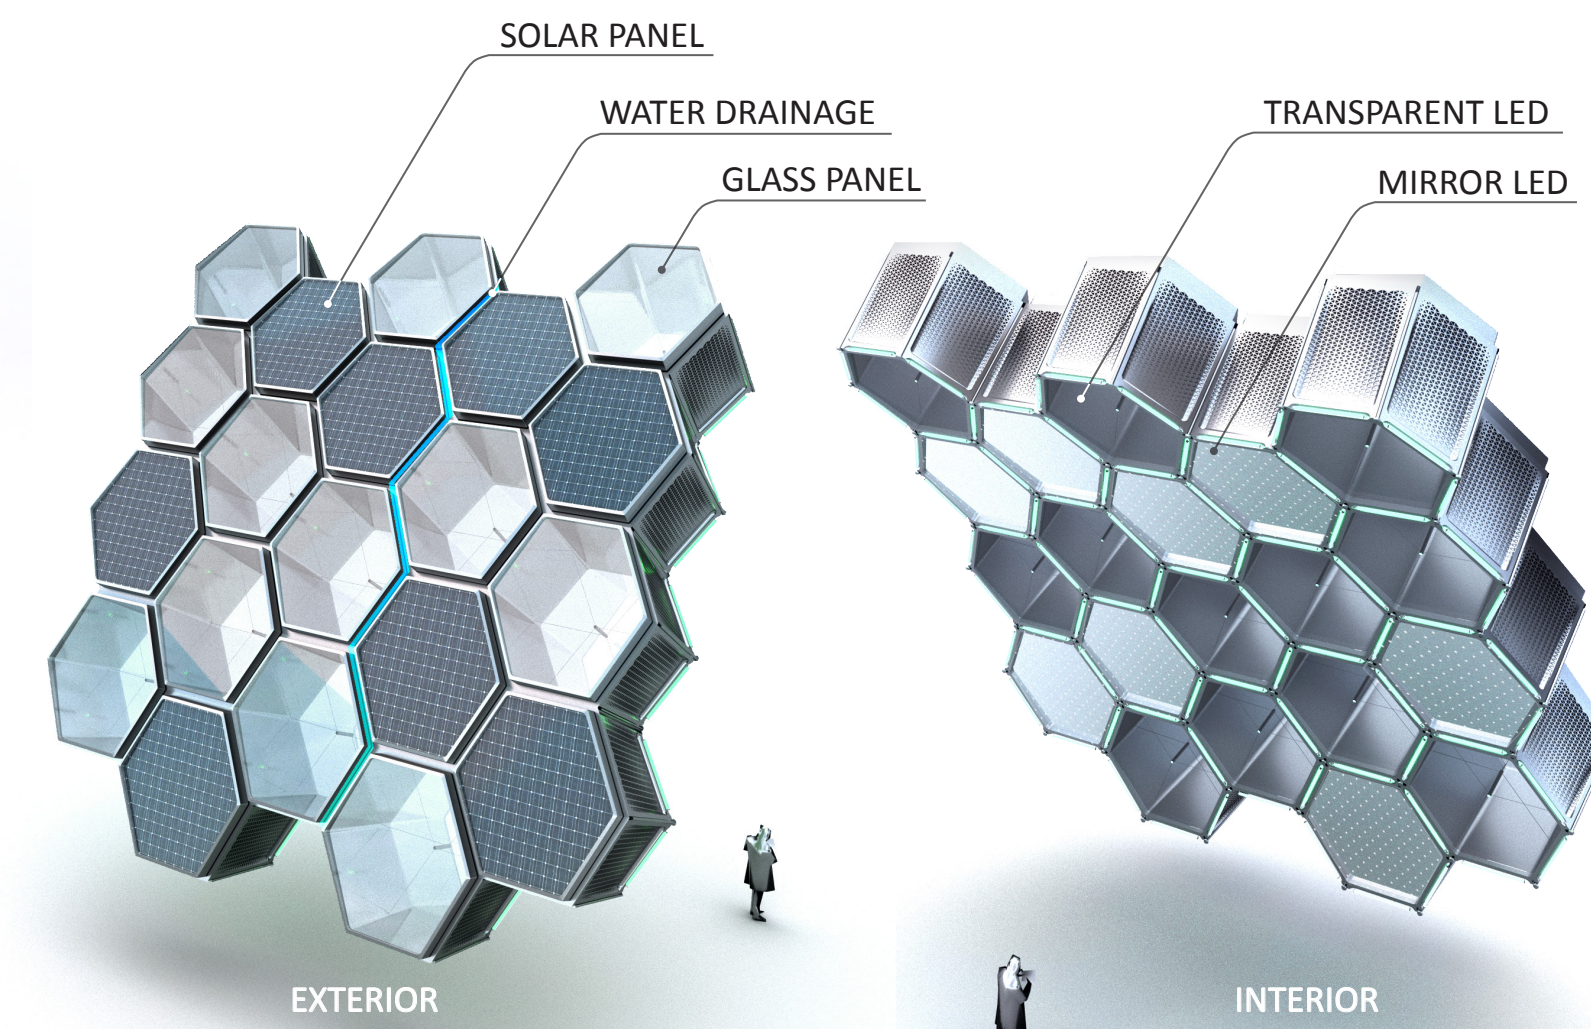

# THE HIVE

@ Urban Confluence Silicon Valley

Integrating and empowering urban confluence park, it creates a multi-functional urban space and a prototype of future urban environment. The HIVE, not just connects the two banks of the Guadalupe River but bonds the city to nature ; it becomes a symbol of how the city bridges in-between the past, the present and future. Just as how the network of units draws a bridge above the river, it is a project which unites people from diverse culture and races, from all industries and interests to live and enjoy under one shell, within one nature. Constantly challenging the way humans perceive each other and our mutual relationship with the earth, the HIVE is a physical expression of the spirit of innovation at Silicon Valley.

INTERACTIVE CONCERT/ EVENING EVENTS

MICRO-CLIMATE CONTROL, PROTOTYPE OF FUTURE ARTIFICIAL ENVIRONMENT

INTEGRATED WITH GUADALUPE RIVER PARK

Modular Unit  
55.5 ft<sup>2</sup> each

- 1 projector/sensor
- 6 LED framing lights
- water drainage on edges
- 3 rain diffusers
- 2 fog generators
- 1 acoustical detector (birds)

The HIVE  
total footprint: 480 ft<sup>2</sup>

- 8010 units
- 3204 solar panels
- 30 piers
- 2 pier holders

A PUBLIC PARK  
The park is accessible from all sides by elevating the structure above.

RAIN COLLECTION  
Under the HIVE is rain free. Rain water is channeled to buffering containers and flows to the river.

SHADING & SOLAR PANEL  
175153 ft<sup>2</sup> solar panels partially shading the ground generate electricity to operate the HIVE.

ARTIFICIAL MICRO-CLIMATE  
A prototype for future artificial environment, the HIVE creates all season outdoor experiences by humidity and temperature control.