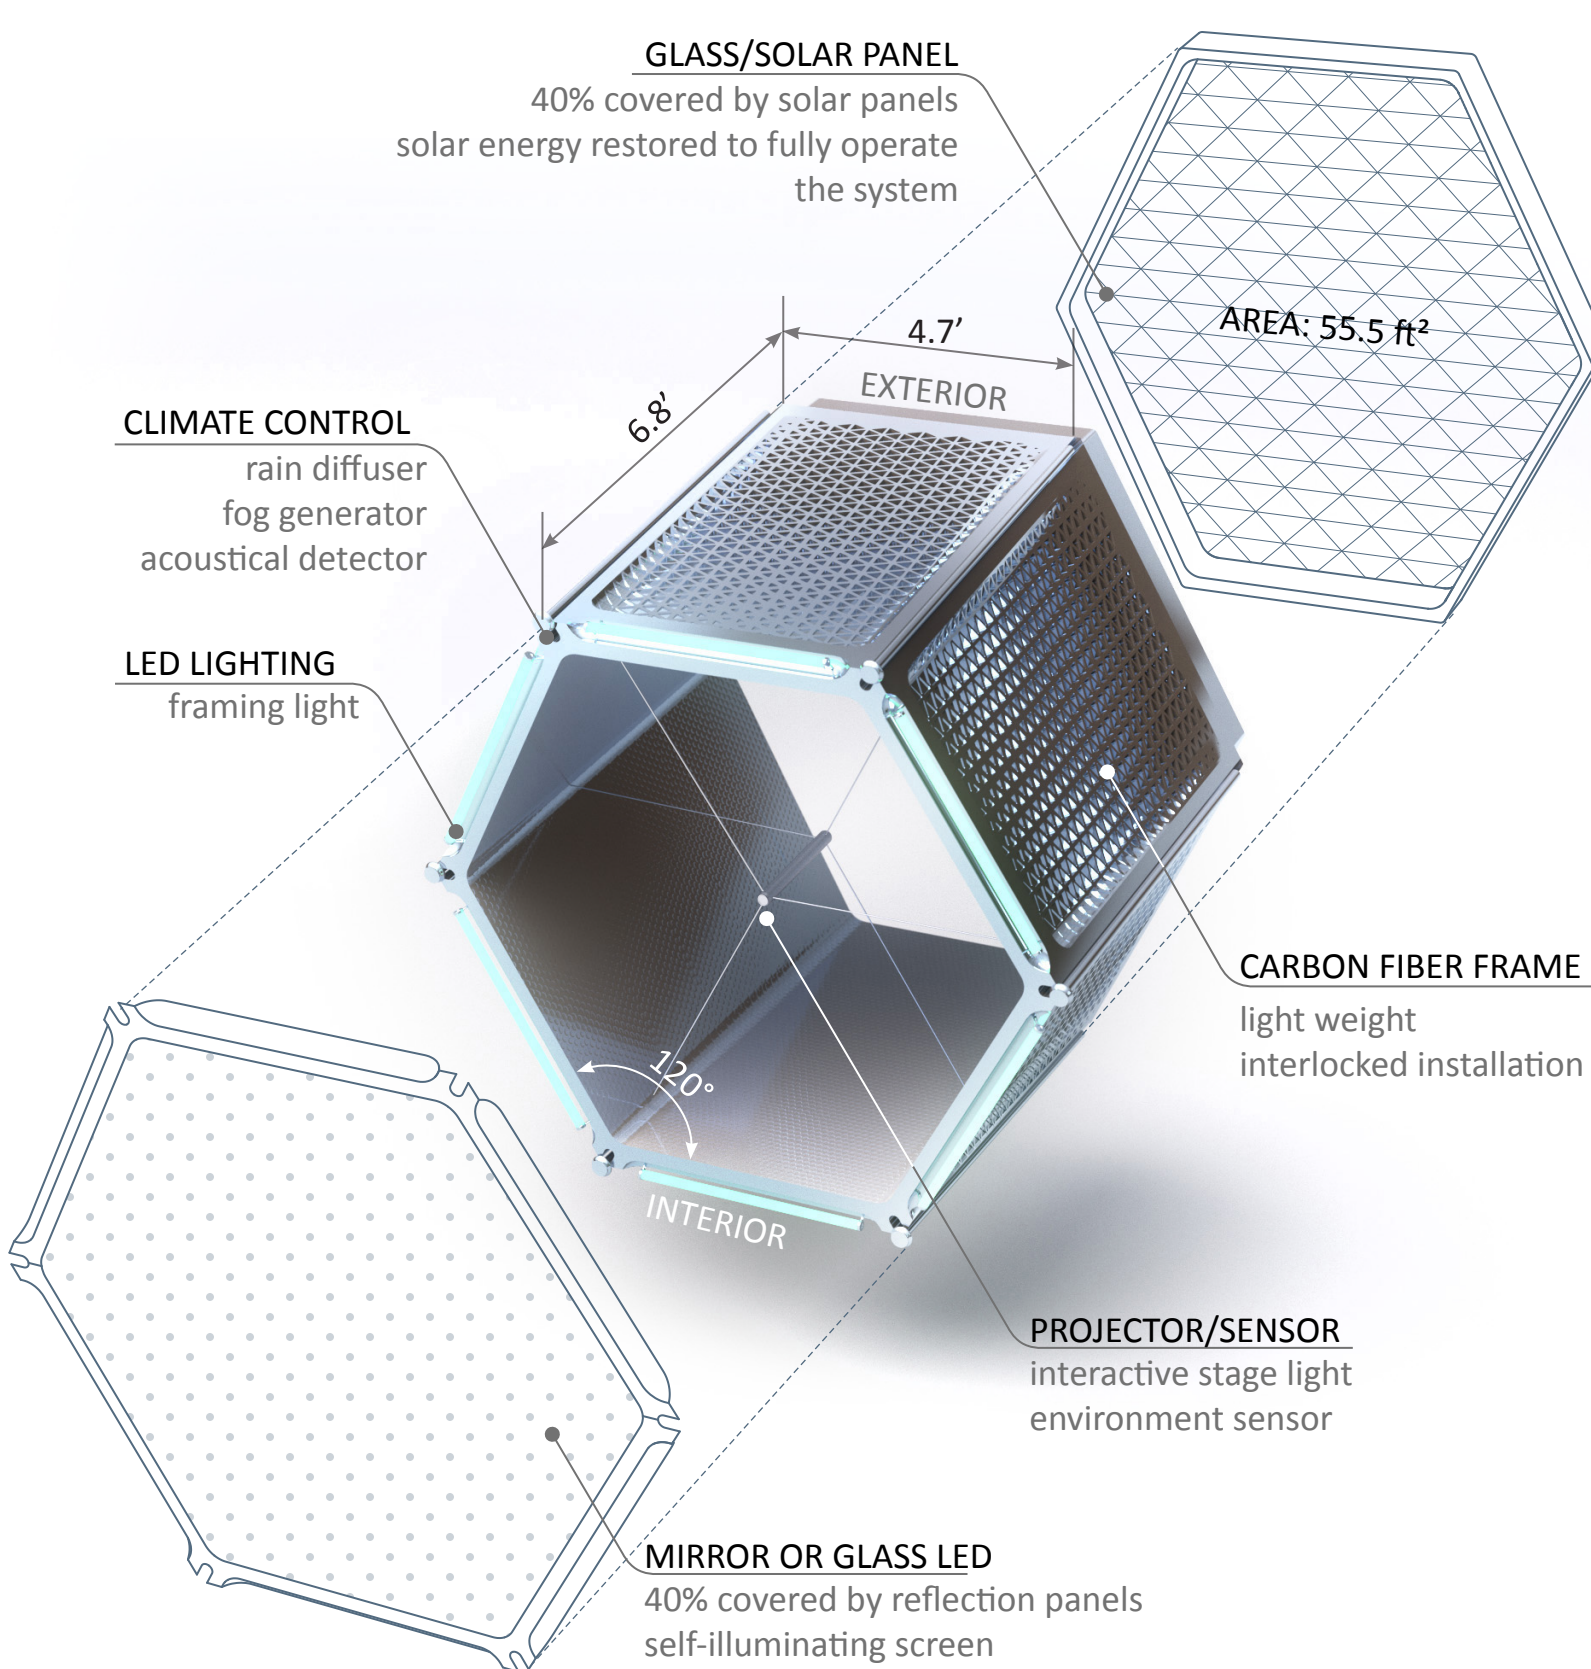

# THE HIVE

@ Urban Confluence Silicon Valley

Integrating and empowering urban confluence park, it creates a multi-functional urban space and a prototype of future urban environment. The HIVE, not just connects the two banks of the Guadalupe River but bonds the city to nature ; it becomes a symbol of how the city bridges in-between the past, the present and future. Just as how the network of units draws a bridge above the river, it is a project which unites people from diverse culture and races, from all industries and interests to live and enjoy under one shell, within one nature. Constantly challenging the way humans perceive each other and our mutual relationship with the earth, the HIVE is a physical expression of the spirit of innovation at Silicon Valley.

INTERACTIVE CONCERT/ EVENING EVENTS

MICRO-CLIMATE CONTROL, PROTOTYPE OF FUTURE ARTIFICIAL ENVIRONMENT

INTEGRATED WITH GUADALUPE RIVER PARK

Modular Unit  
55.5 ft<sup>2</sup> each

- 1 projector/sensor
- 6 LED framing lights
- water drainage on edges
- 3 rain diffusers
- 2 fog generators
- 1 acoustical detector (birds)

The HIVE  
total footprint: 480 ft<sup>2</sup>

- 8010 units
- 3204 solar panels
- 30 piers
- 2 pier holders

A PUBLIC PARK  
The park is accessible from all sides by elevating the structure above.

RAIN COLLECTION  
Under the HIVE is rain free. Rain water is channeled to buffering containers and flows to the river.

SHADING & SOLAR PANEL  
175153 ft<sup>2</sup> solar panels partially shading the ground generate electricity to operate the HIVE.

ARTIFICIAL MICRO-CLIMATE  
A prototype for future artificial environment, the HIVE creates all season outdoor experiences by humidity and temperature control.