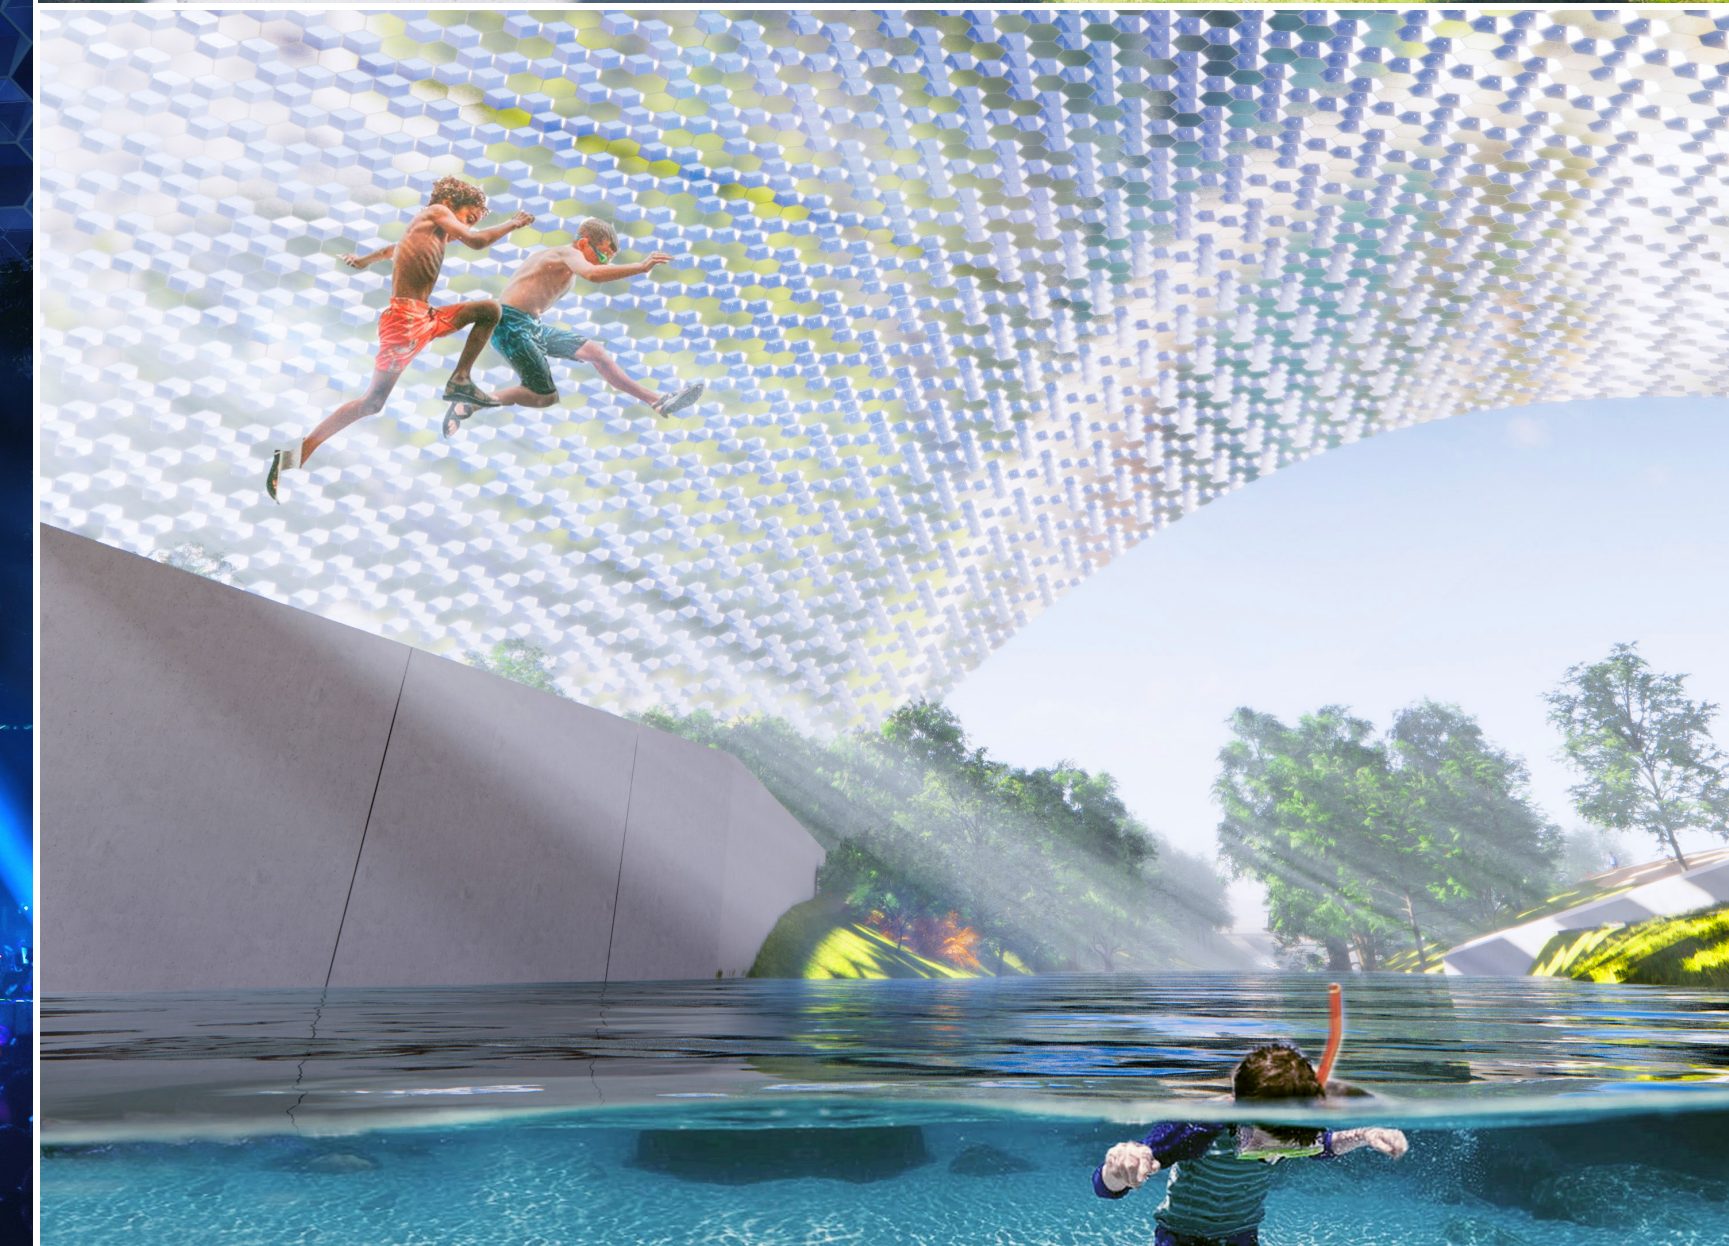

# THE HIVE

@ Urban Confluence Silicon Valley

Integrating and empowering urban confluence park, it creates a multi-functional urban space and a prototype of future urban environment. The HIVE, not just connects the two banks of the Guadalupe River but bonds the city to nature ; it becomes a symbol of how the city bridges in-between the past, the present and future. Just as how the network of units draws a bridge above the river, it is a project which unites people from diverse culture and races, from all industries and interests to live and enjoy under one shell, within one nature. Constantly challenging the way humans perceive each other and our mutual relationship with the earth, the HIVE is a physical expression of the spirit of innovation at Silicon Valley.

INTERACTIVE CONCERT/ EVENING EVENTS

MICRO-CLIMATE CONTROL, PROTOTYPE OF FUTURE ARTIFICIAL ENVIRONMENT

INTEGRATED WITH GUADALUPE RIVER PARK

Modular Unit  
55.5 ft<sup>2</sup> each

- 1 projector/sensor
- 6 LED framing lights
- water drainage on edges
- 3 rain diffusers
- 2 fog generators
- 1 acoustical detector (birds)

The HIVE  
total footprint: 480 ft<sup>2</sup>

- 8010 units
- 3204 solar panels
- 30 piers
- 2 pier holders

A PUBLIC PARK  
The park is accessible from all sides by elevating the structure above.

RAIN COLLECTION  
Under the HIVE is rain free. Rain water is channeled to buffering containers and flows to the river.

EVENING EVENTS  
Solar energy is restored to host evening activities, such as concert, fair, performances, etc.

AN INTERACTIVE HIVE  
The HIVE could be controlled by APP for customized performances.

OFFICIAL SITE MAP