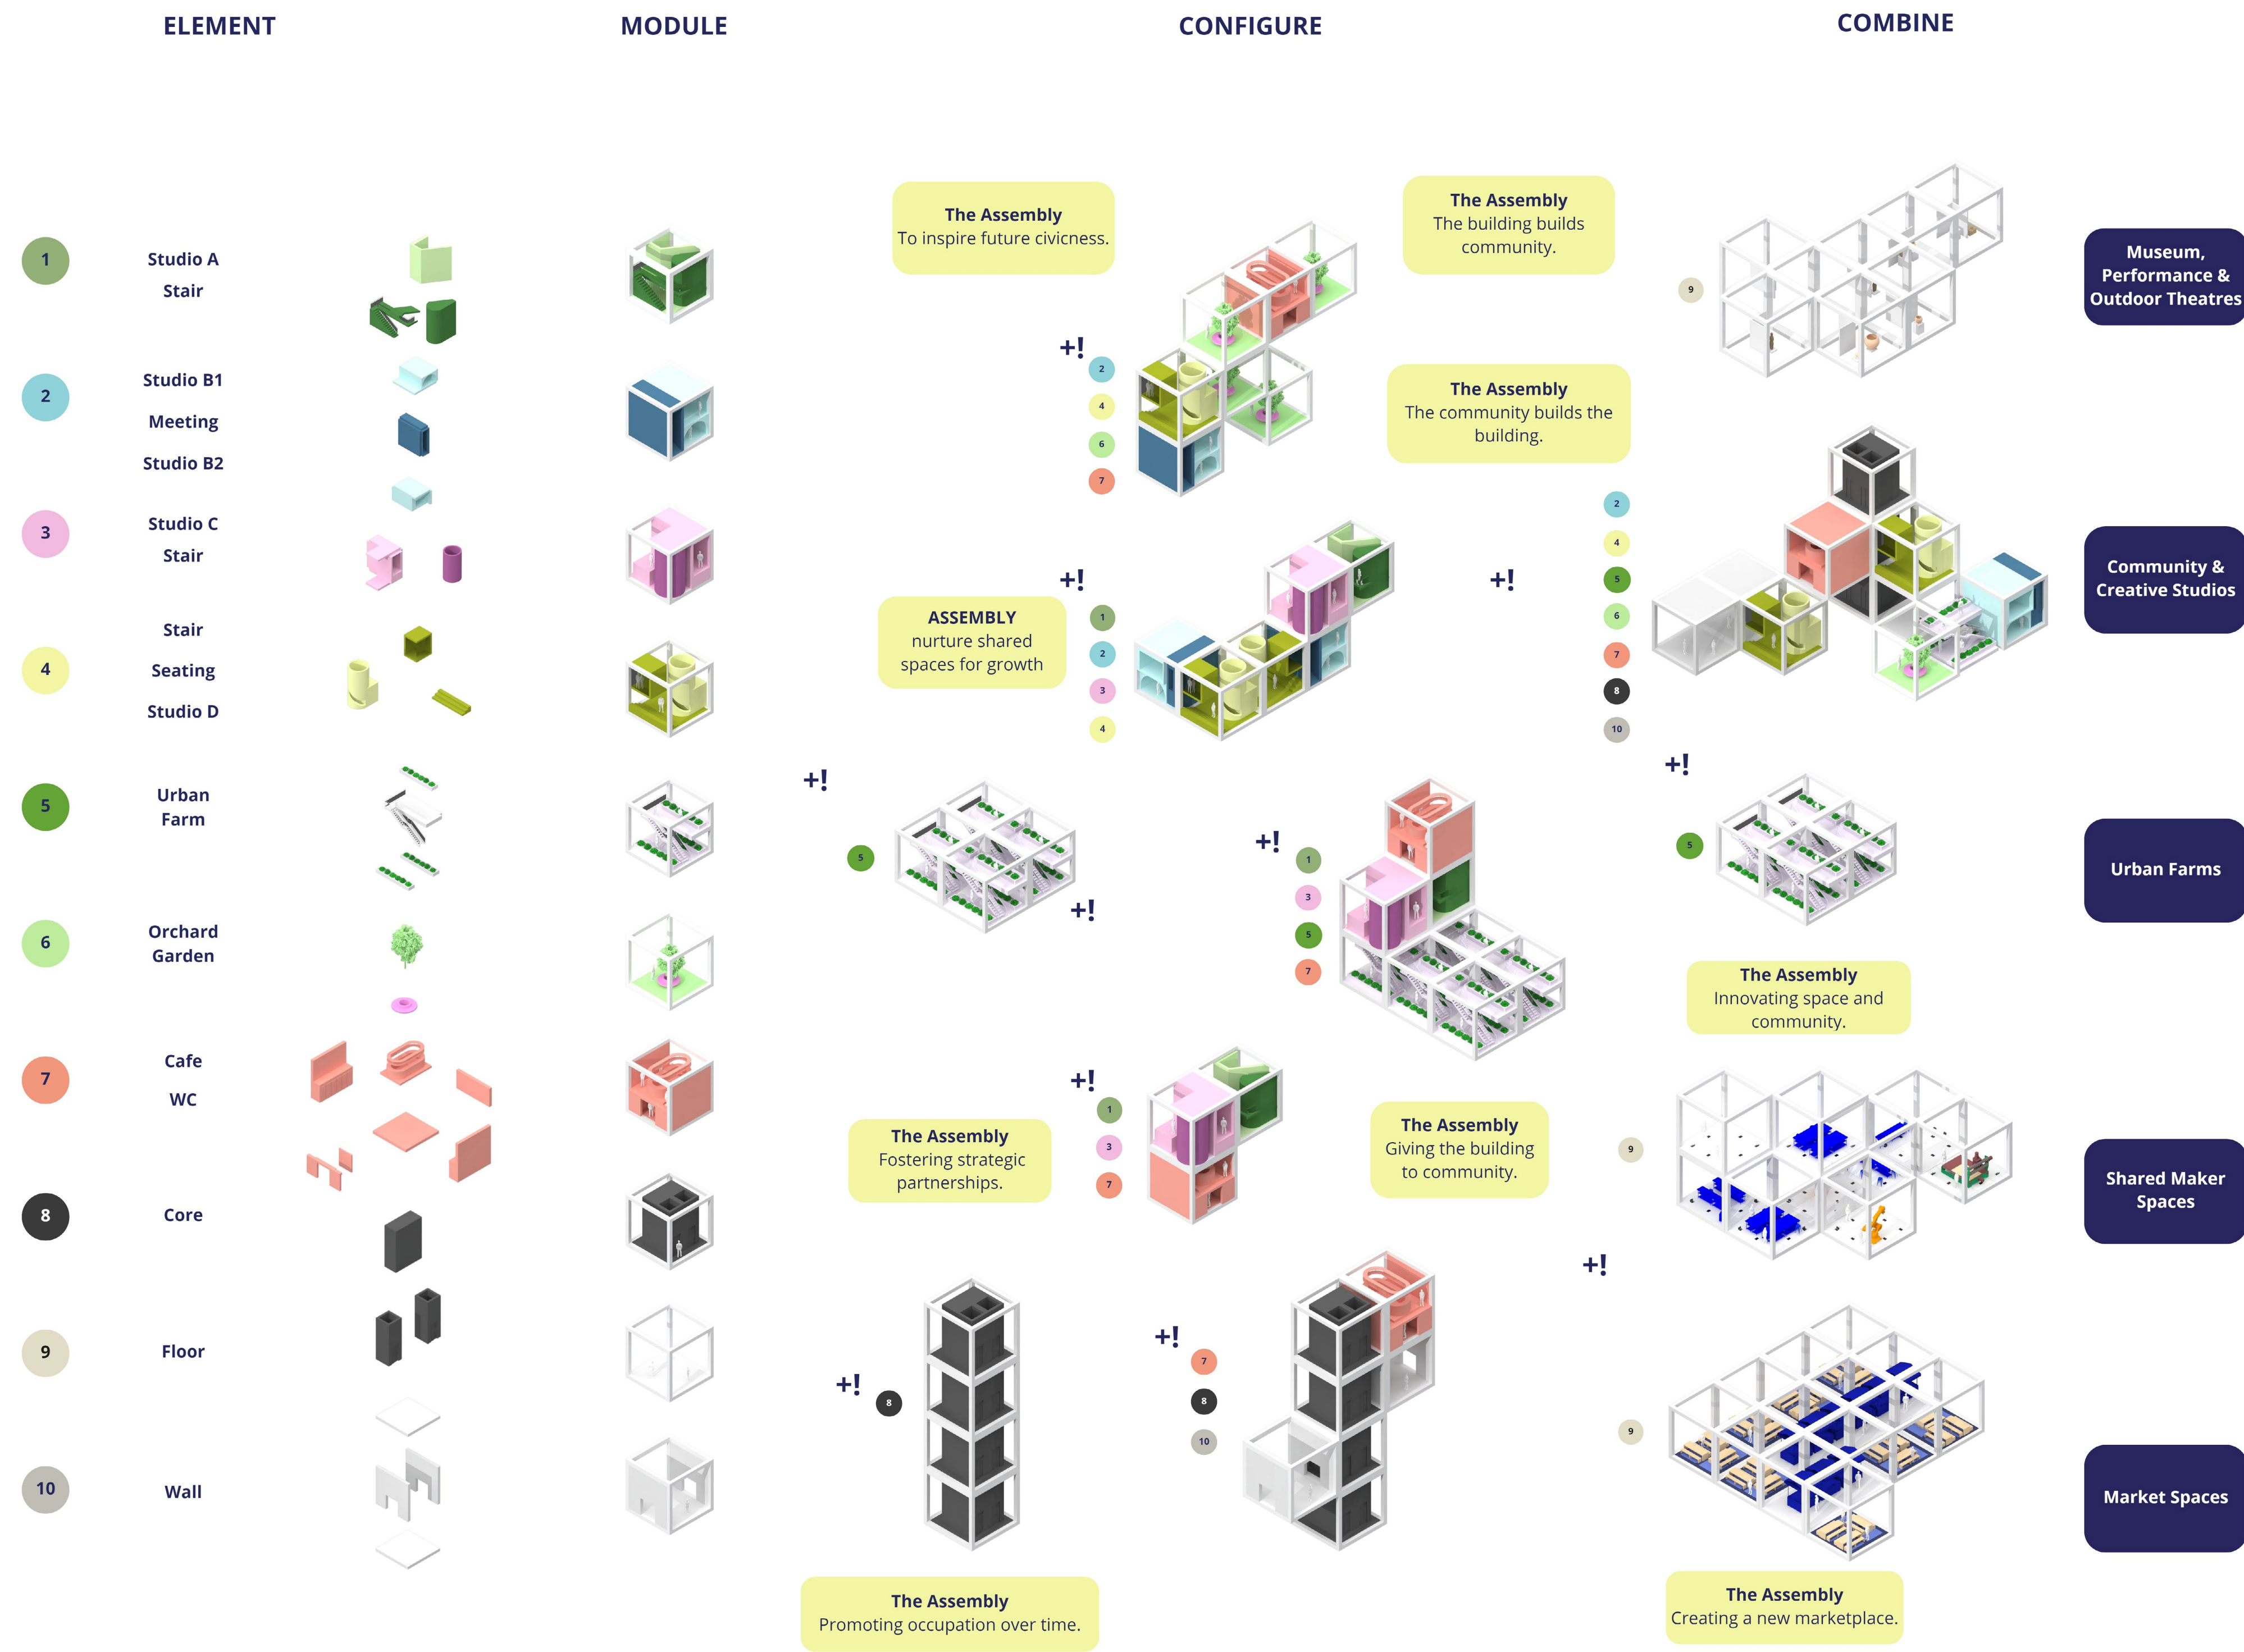

The San Jose Urban Farm - A green experience on the rooftop