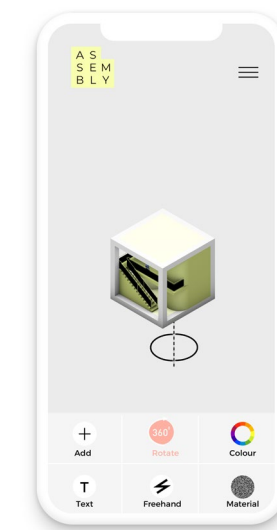

Artistic impression of The Assembly

Section - A day in the life of The Assembly

THE ASSEMBLY SMARTPHONE APP

The Assembly App provides an augmented reality platform that transforms the physical building into a digital canvas, creating one-off digital art exhibitions, experimentations and prototypes that reveal the rich mix of innovative ideas being generated from within.