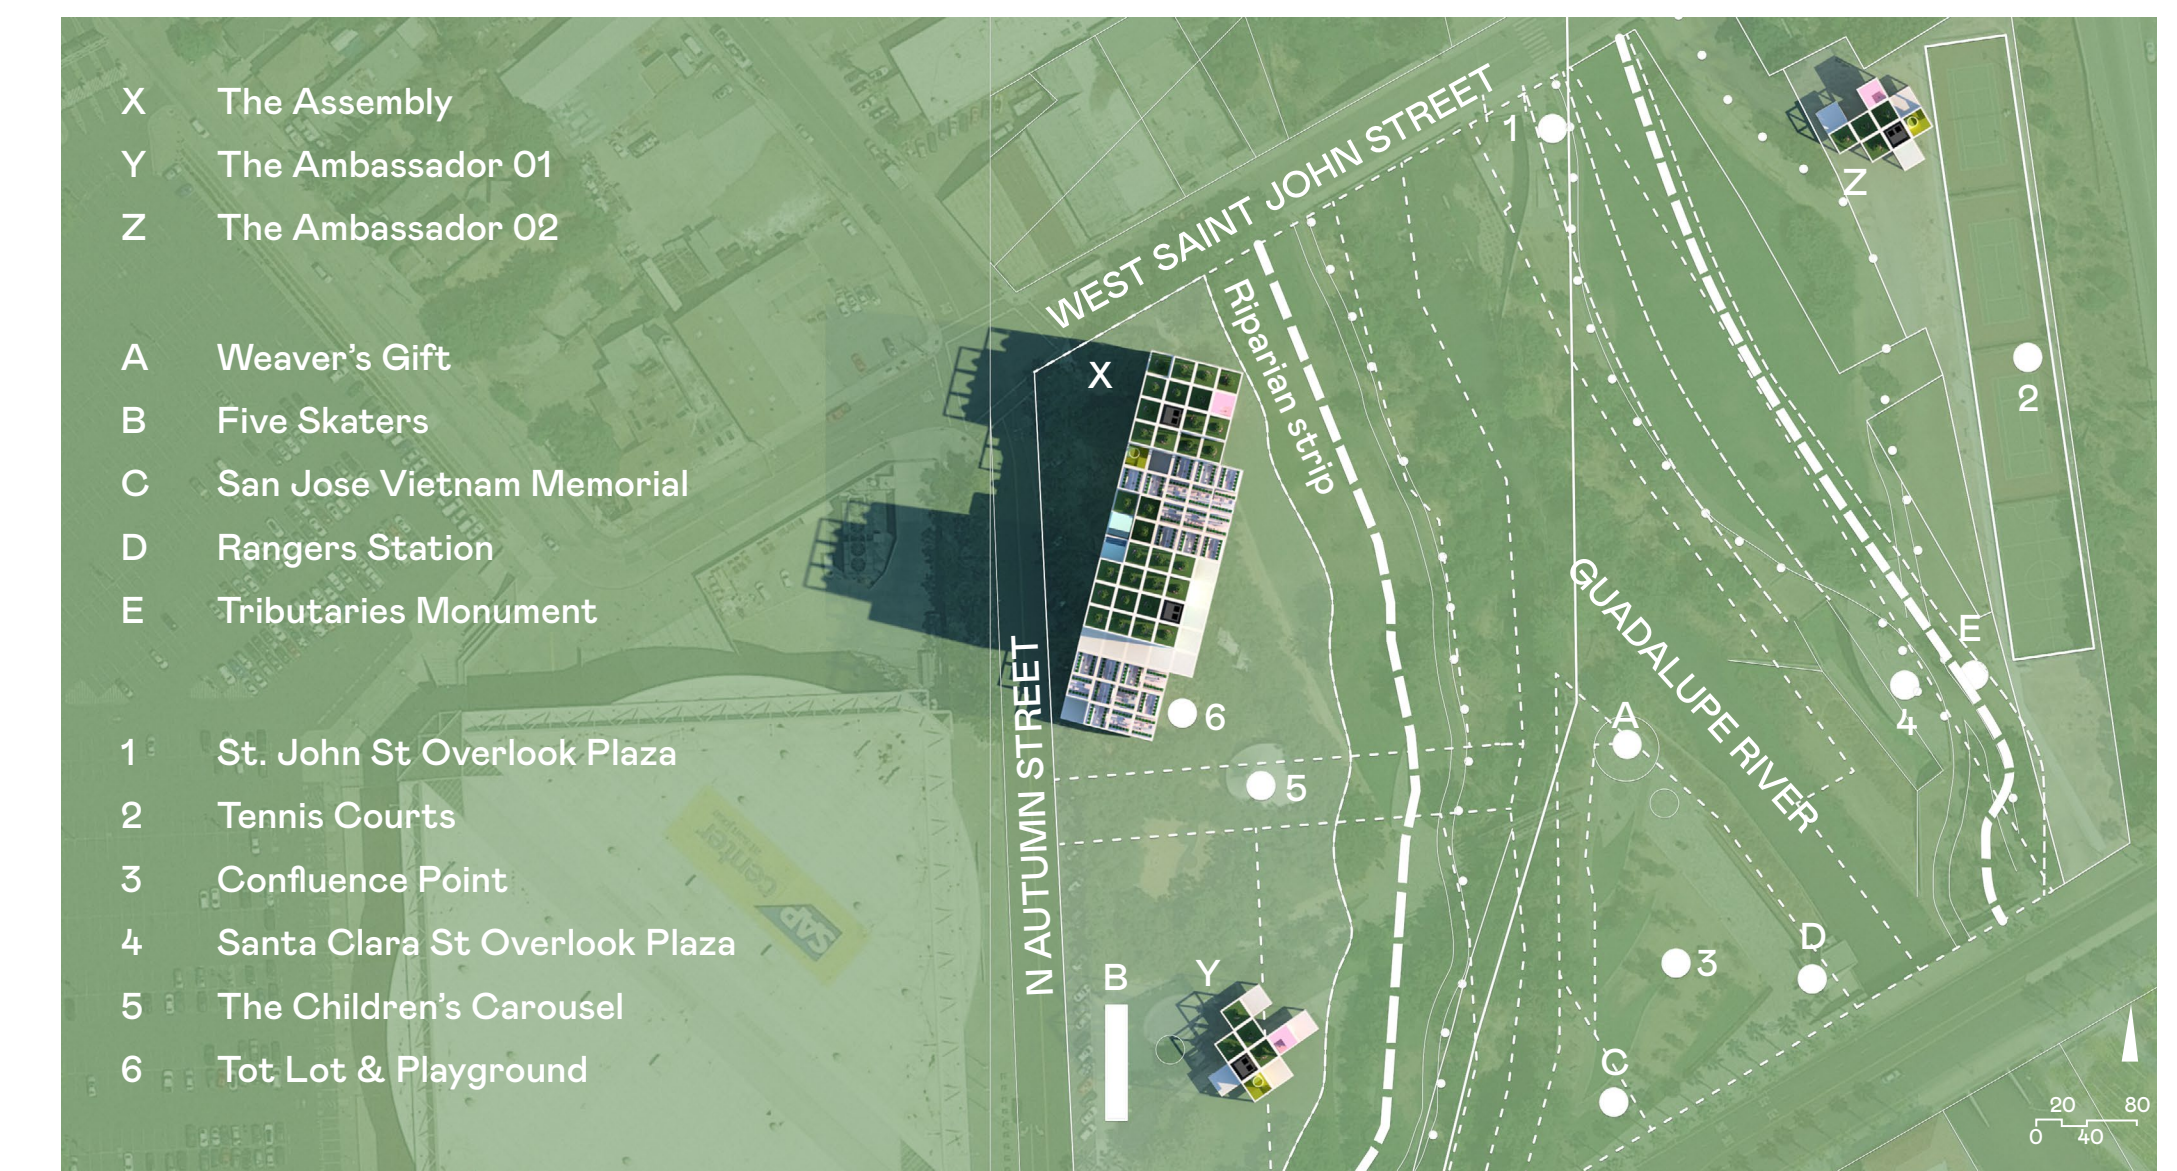

Artistic impression of The Assembly

Section - A day in the life of The Assembly

THE ASSEMBLY SMARTPHONE APP

The Assembly App provides an augmented reality platform that transforms the physical building into a digital canvas, creating one-off digital art exhibitions, experimentations and prototypes that reveal the rich mix of innovative ideas being generated from within.

Site plan highlighting the relationship between The Assembly and the surrounding landmarks / monuments

The San Jose Urban Farm - A green experience on the rooftop

Innovate your Space - A hub to incubate creativity

The Assembly Markets - A multi-purpose space and market hall for everyone

A Responsive Icon for a New Tomorrow
The Assembly is an icon for San Jose that integrates its history of ingenuity, sustainability, and diversity while looking to its future.