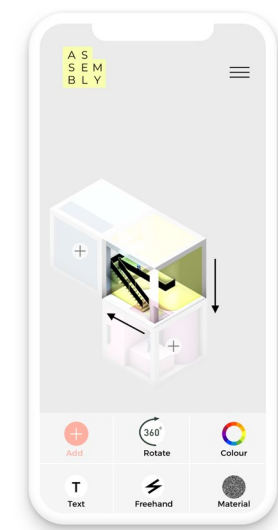

Artistic impression of The Assembly

Section - A day in the life of The Assembly

THE ASSEMBLY SMARTPHONE APP

The Assembly App provides an augmented reality platform that transforms the physical building into a digital canvas, creating one-off digital art exhibitions, experimentations and prototypes that reveal the rich mix of innovative ideas being generated from within.

Site plan highlighting the relationship between The Assembly and the surrounding landmarks / monuments

The San Jose Urban Farm - A green experience on the rooftop

Innovate your Space - A hub to incubate creativity