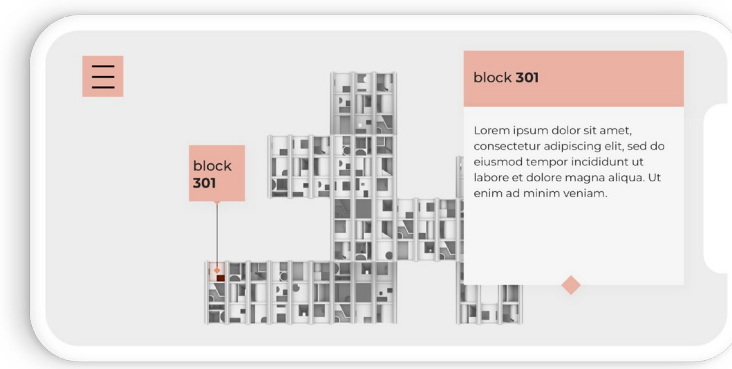

Artistic impression of The Assembly

Section - A day in the life of The Assembly

THE ASSEMBLY SMARTPHONE APP

The Assembly App provides an augmented reality platform that transforms the physical building into a digital canvas, creating one-off digital art exhibitions, experimentations and prototypes that reveal the rich mix of innovative ideas being generated from within.

Site plan highlighting the relationship between The Assembly and the surrounding landmarks / monuments

The San Jose Urban Farm - A green experience on the rooftop

Innovate your Space - A hub to incubate creativity

The Assembly Markets - A multi-purpose space and market hall for everyone

A Responsive Icon for a New Tomorrow
The Assembly is an icon for San Jose that integrates its history of ingenuity, sustainability, and diversity while looking to its future.

A Vibrant Quality of Place
The Assembly is a platform that allows users to transform and contribute to the public realm as it is created for the people, by the people.

A Culture of Sustainability
A good architecture should live longer than its initial use and achieve sustainability through strategic design, constructability and materiality.