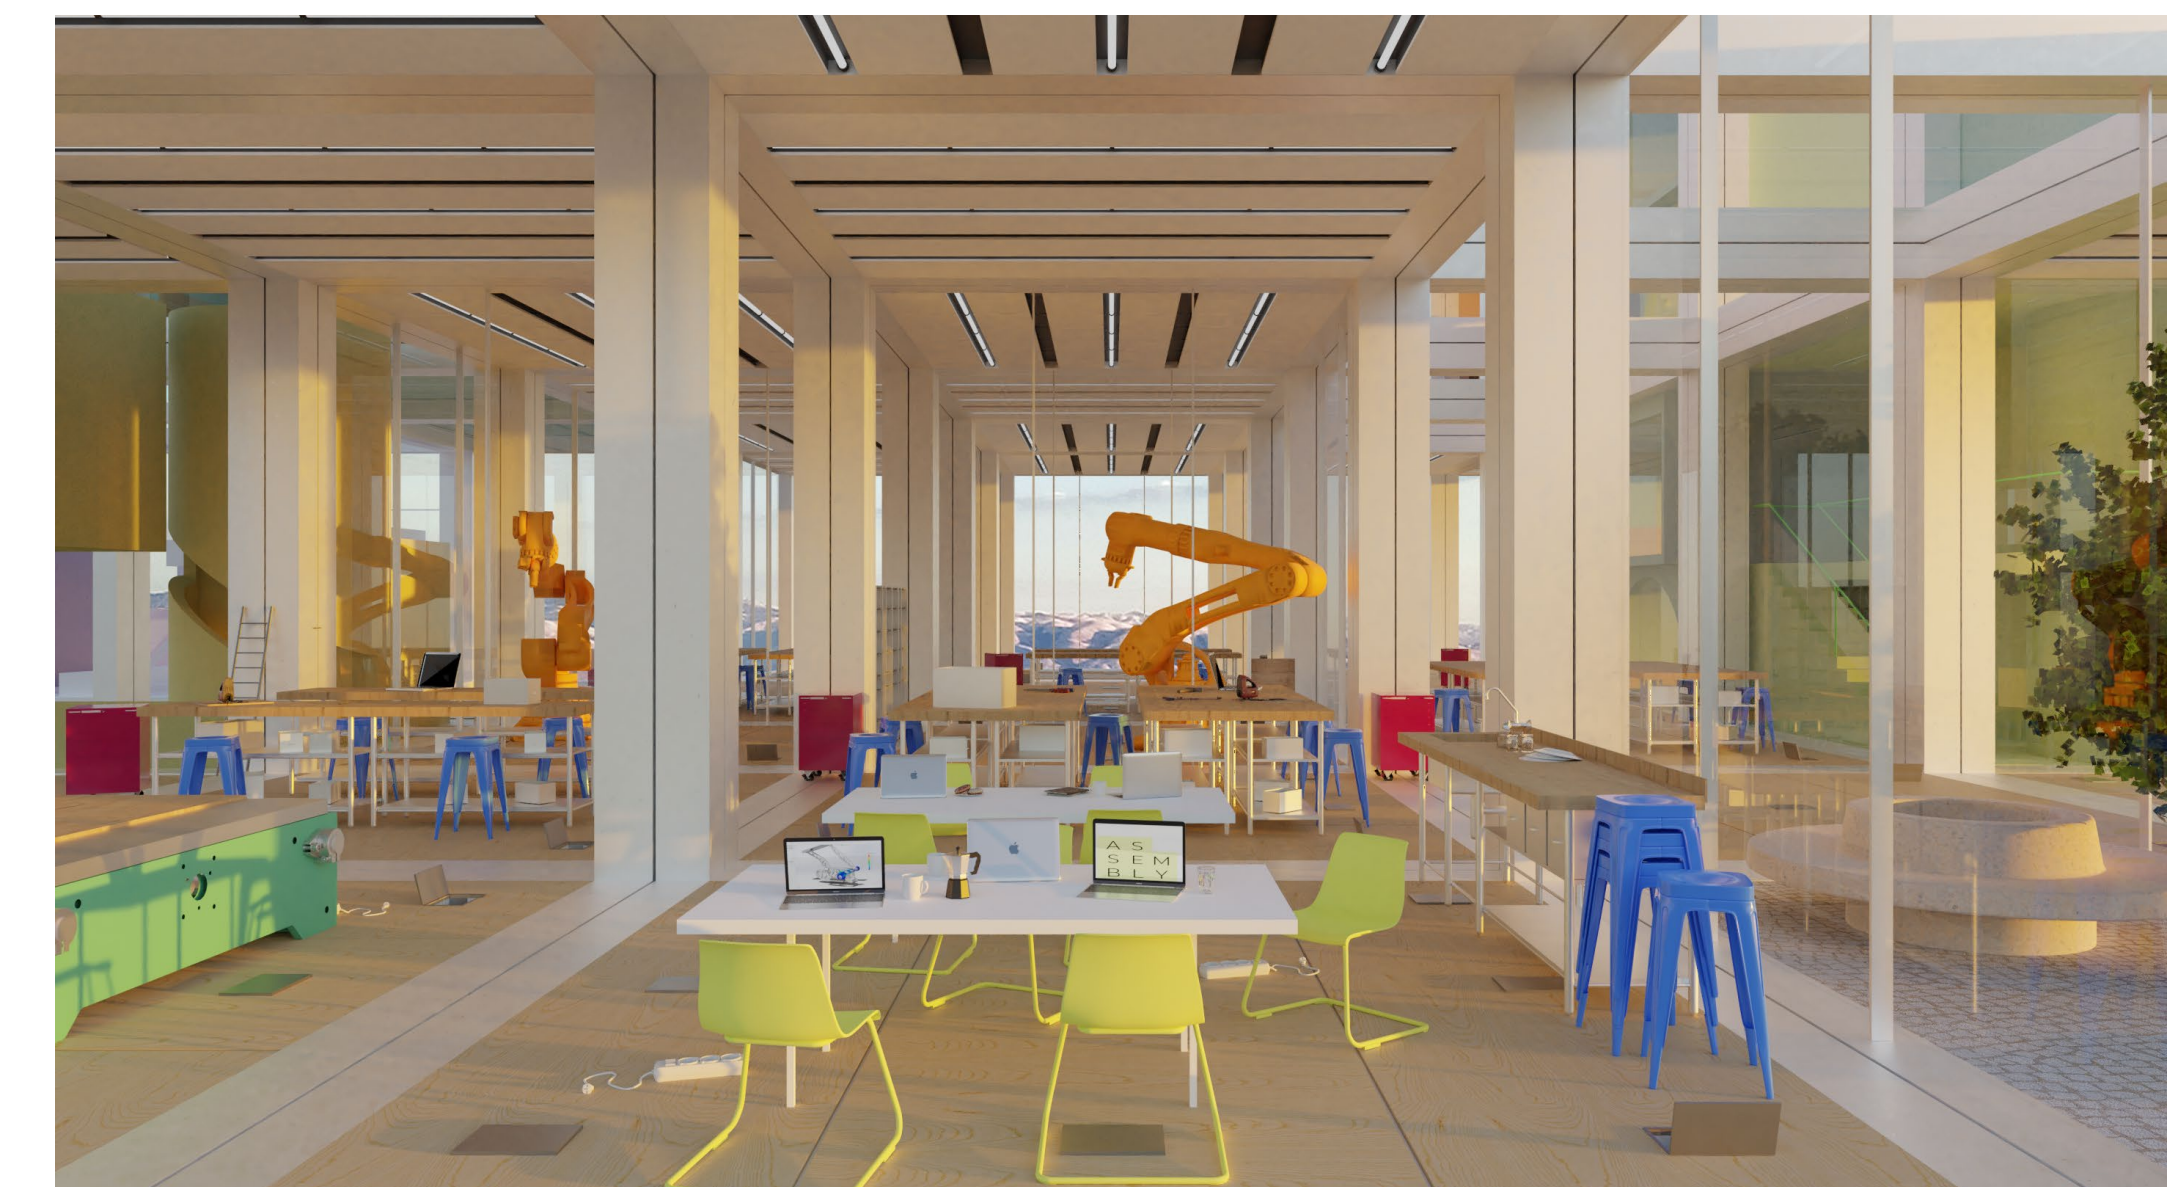

Innovate your Space - A hub to incubate creativity