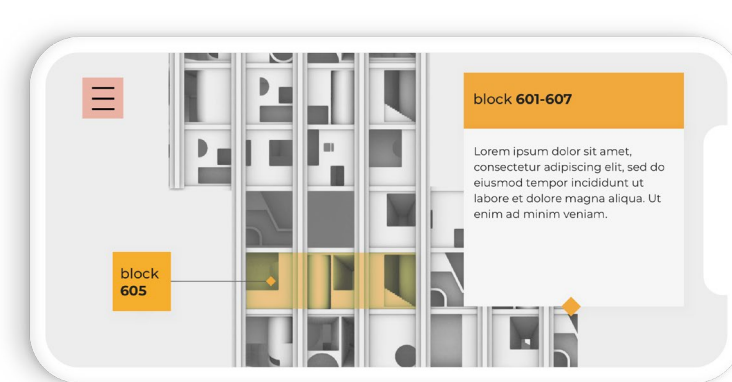

Artistic impression of The Assembly

Section - A day in the life of The Assembly

THE ASSEMBLY SMARTPHONE APP

The Assembly App provides an augmented reality platform that transforms the physical building into a digital canvas, creating one-off digital art exhibitions, experimentations and prototypes that reveal the rich mix of innovative ideas being generated from within.

Site plan highlighting the relationship between The Assembly and the surrounding landmarks / monuments

The San Jose Urban Farm - A green experience on the rooftop

Innovate your Space - A hub to incubate creativity