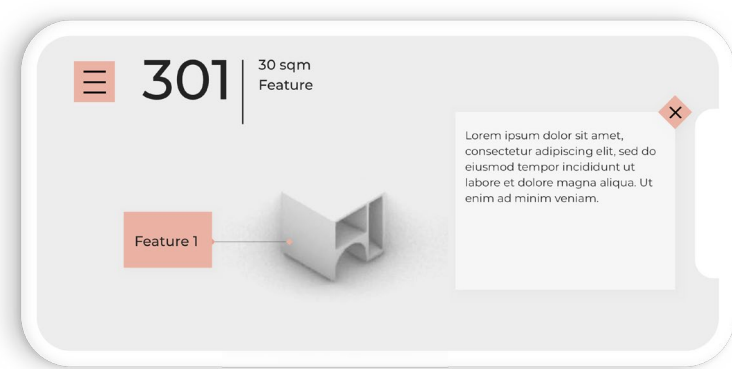

Artistic impression of The Assembly

Section - A day in the life of The Assembly

THE ASSEMBLY SMARTPHONE APP

The Assembly App provides an augmented reality platform that transforms the physical building into a digital canvas, creating one-off digital art exhibitions, experimentations and prototypes that reveal the rich mix of innovative ideas being generated from within.

Site plan highlighting the relationship between The Assembly and the surrounding landmarks / monuments

The San Jose Urban Farm - A green experience on the rooftop

Innovate your Space - A hub to incubate creativity