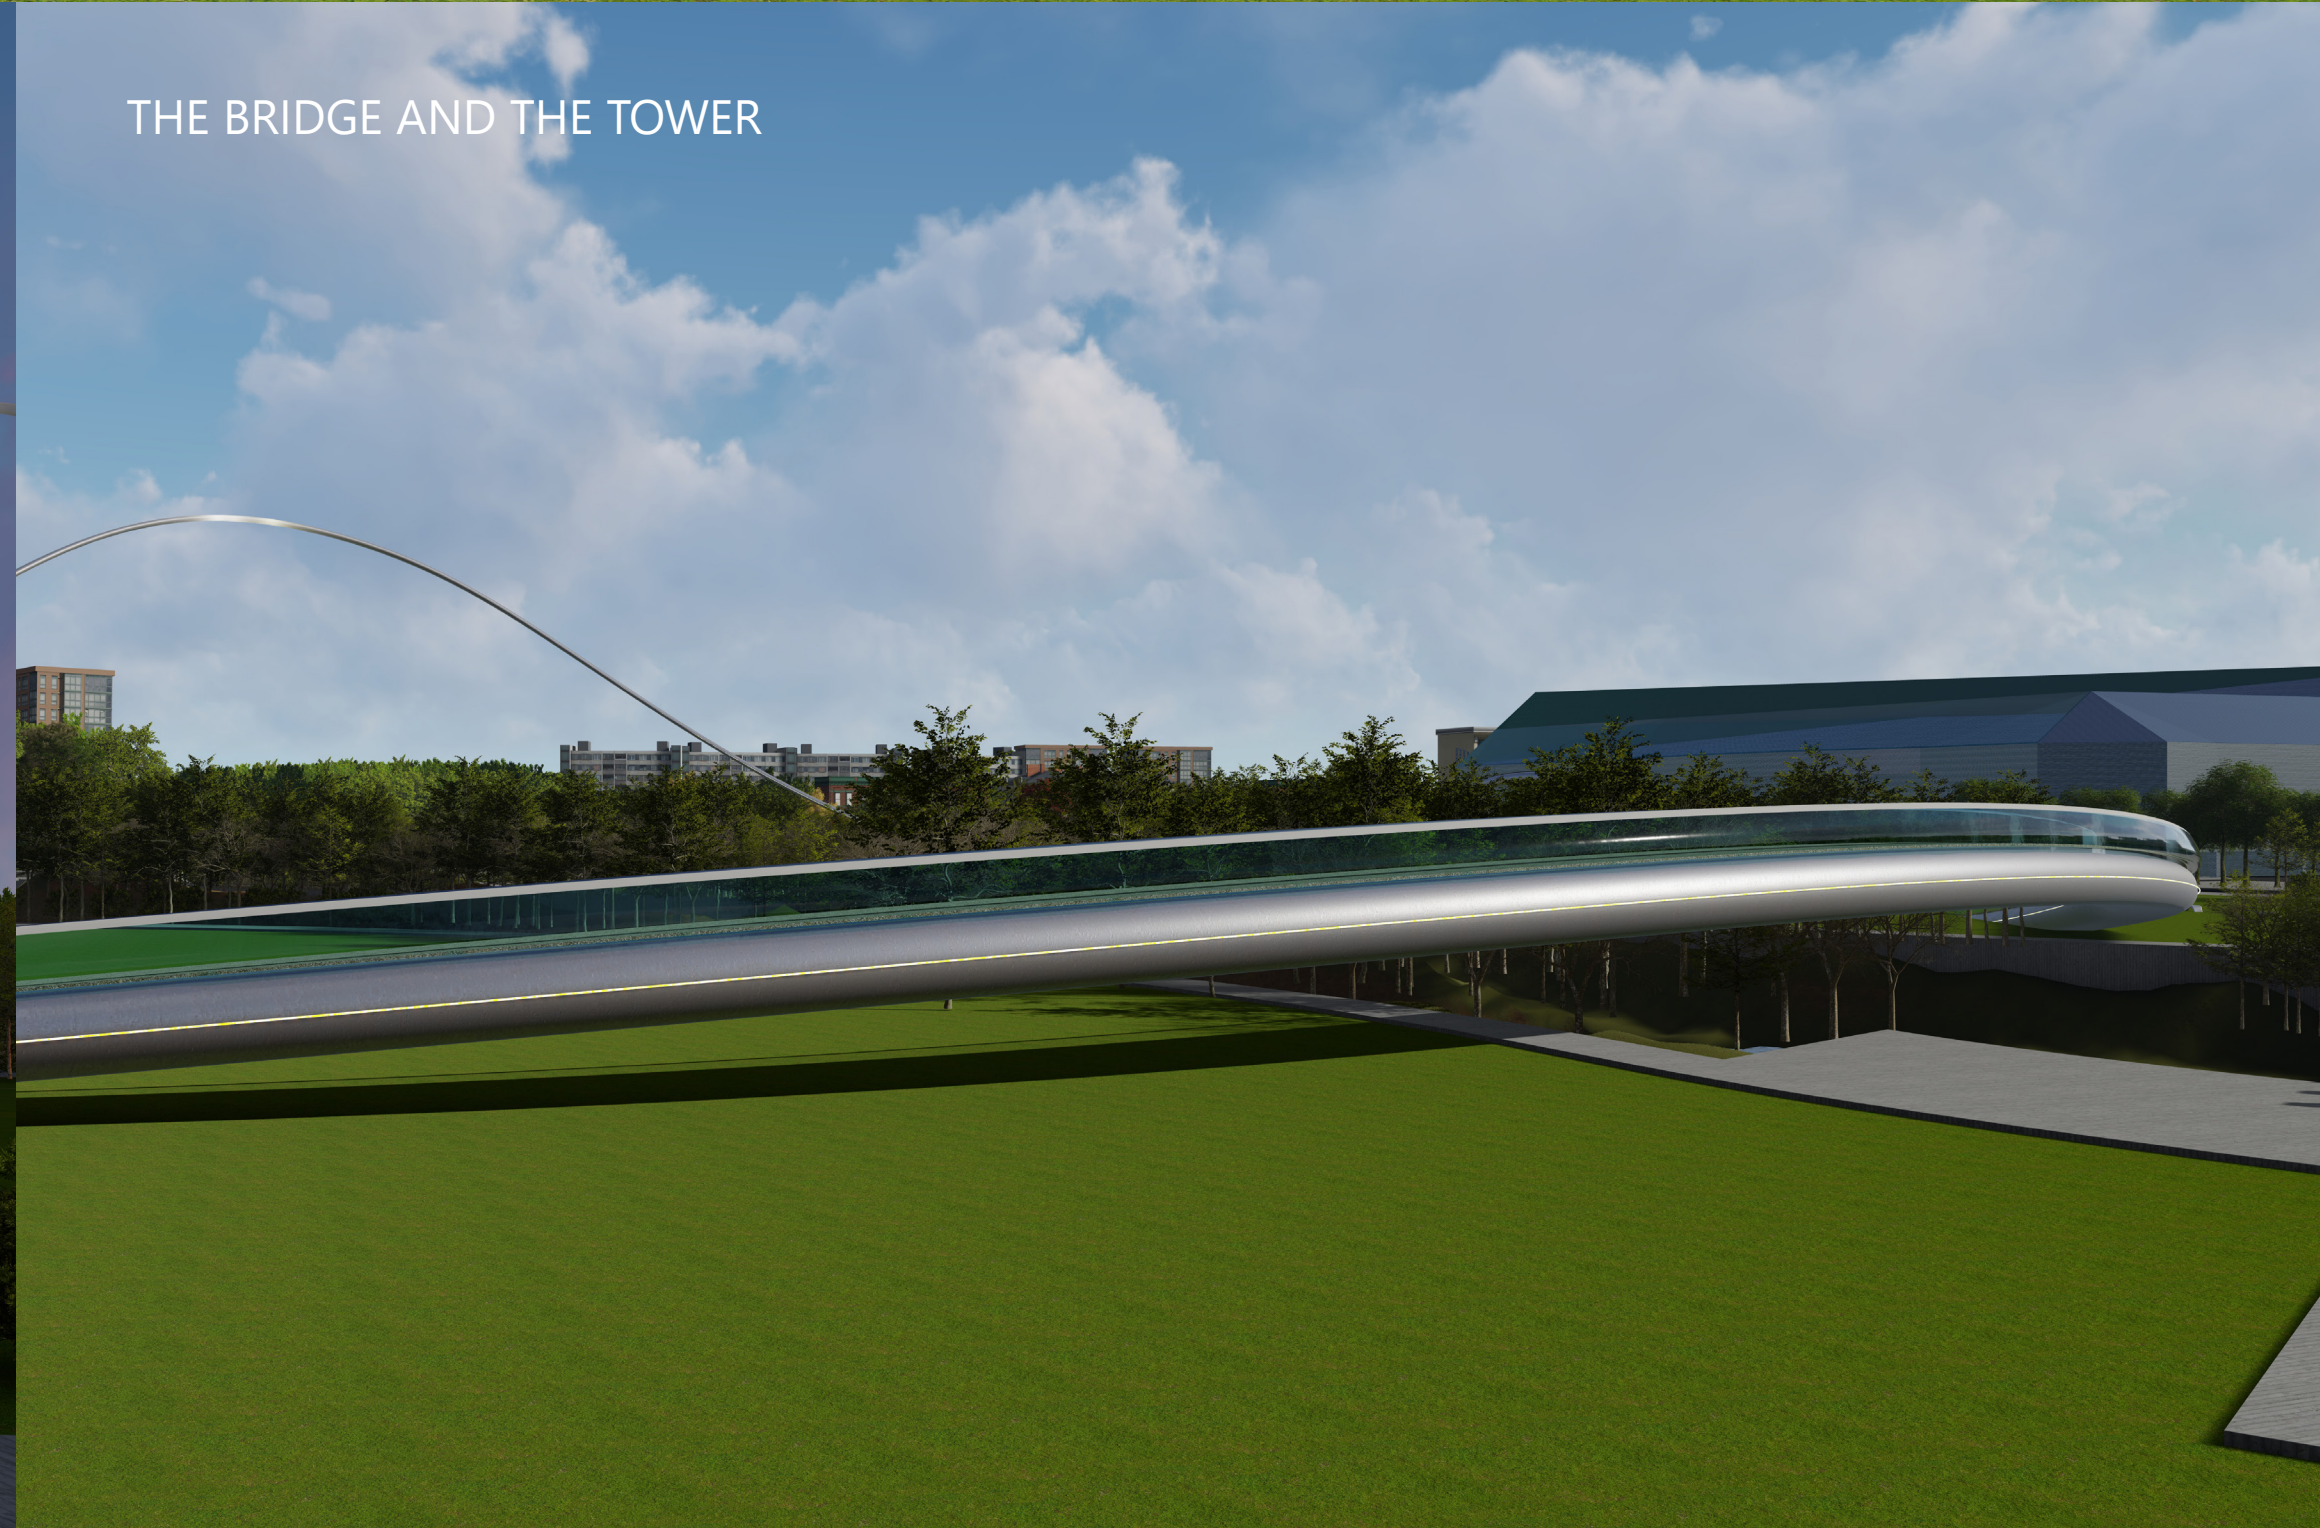

SITE MAP OF ARENA GREEN

Downtown Henge

VIEW FROM THE SAP ENTRANCE

Downtown Henge

WEST GATE IN THE EVENING

THE BRIDGE AND THE TOWER

VIEW OF THE SHADES AND THE SEATS BESIDE THE GATES