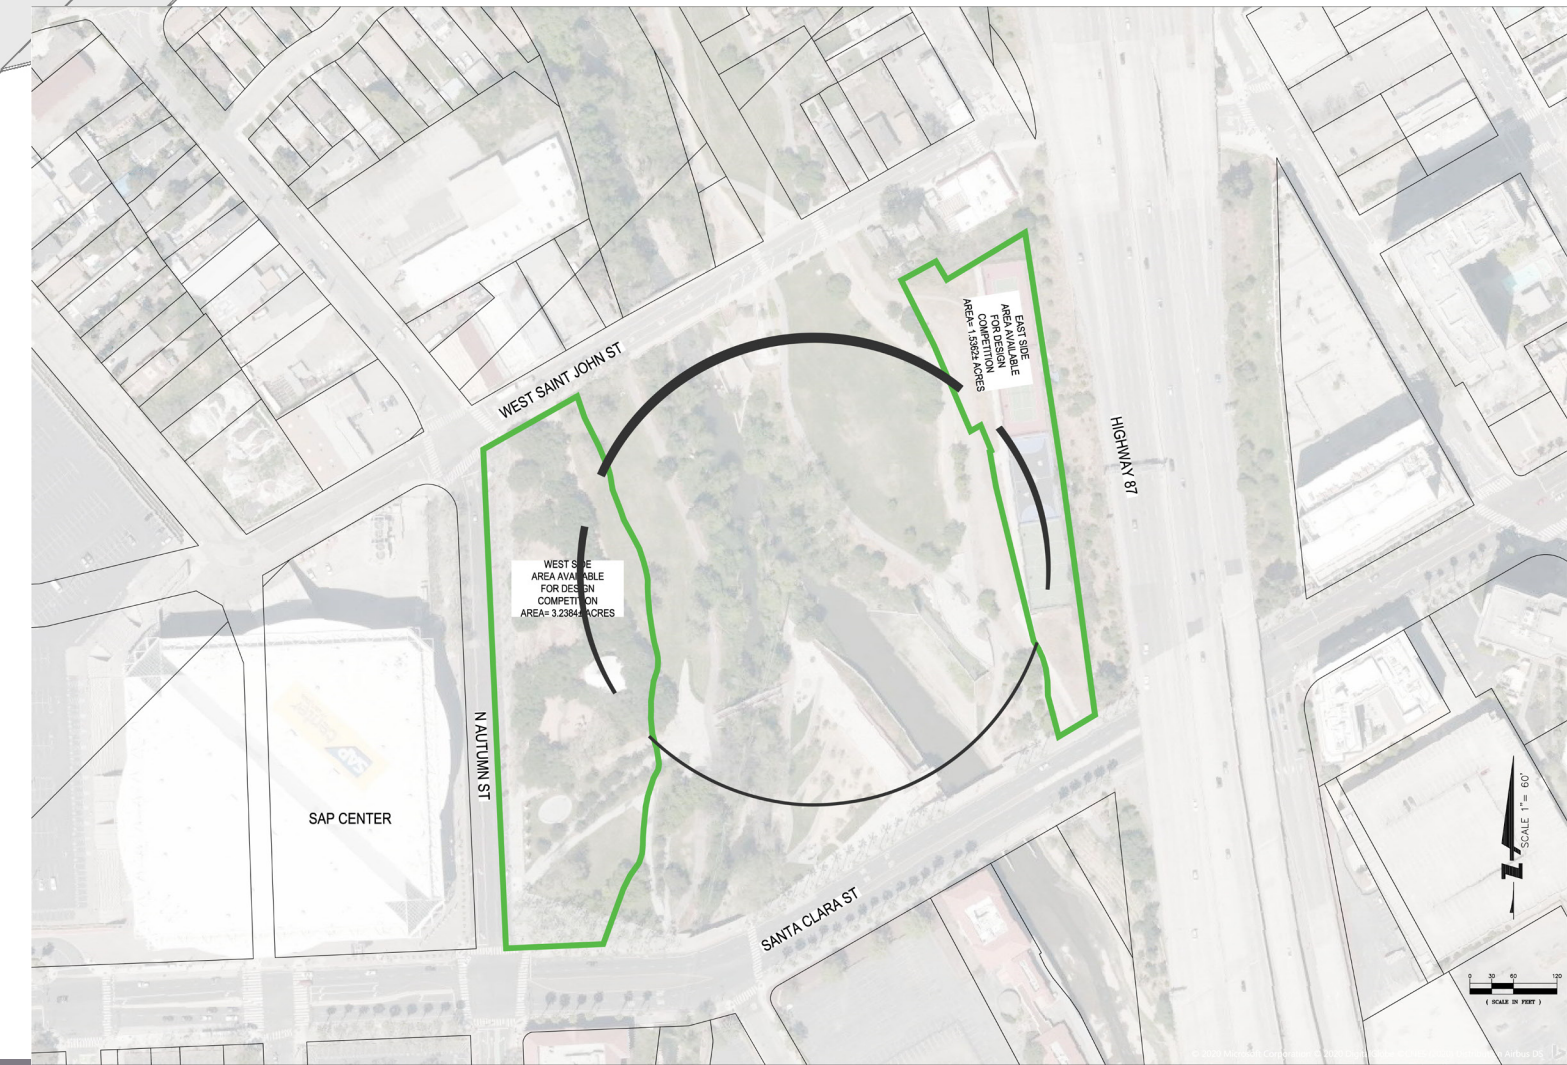

SITE MAP OF ARENA GREEN

Downtown Henge

VIEW FROM THE SAP ENTRANCE

Downtown Henge

WEST GATE IN THE EVENING

THE BRIDGE AND THE TOWER

VIEW OF THE SHADES AND THE SEATS BESIDE THE GATES