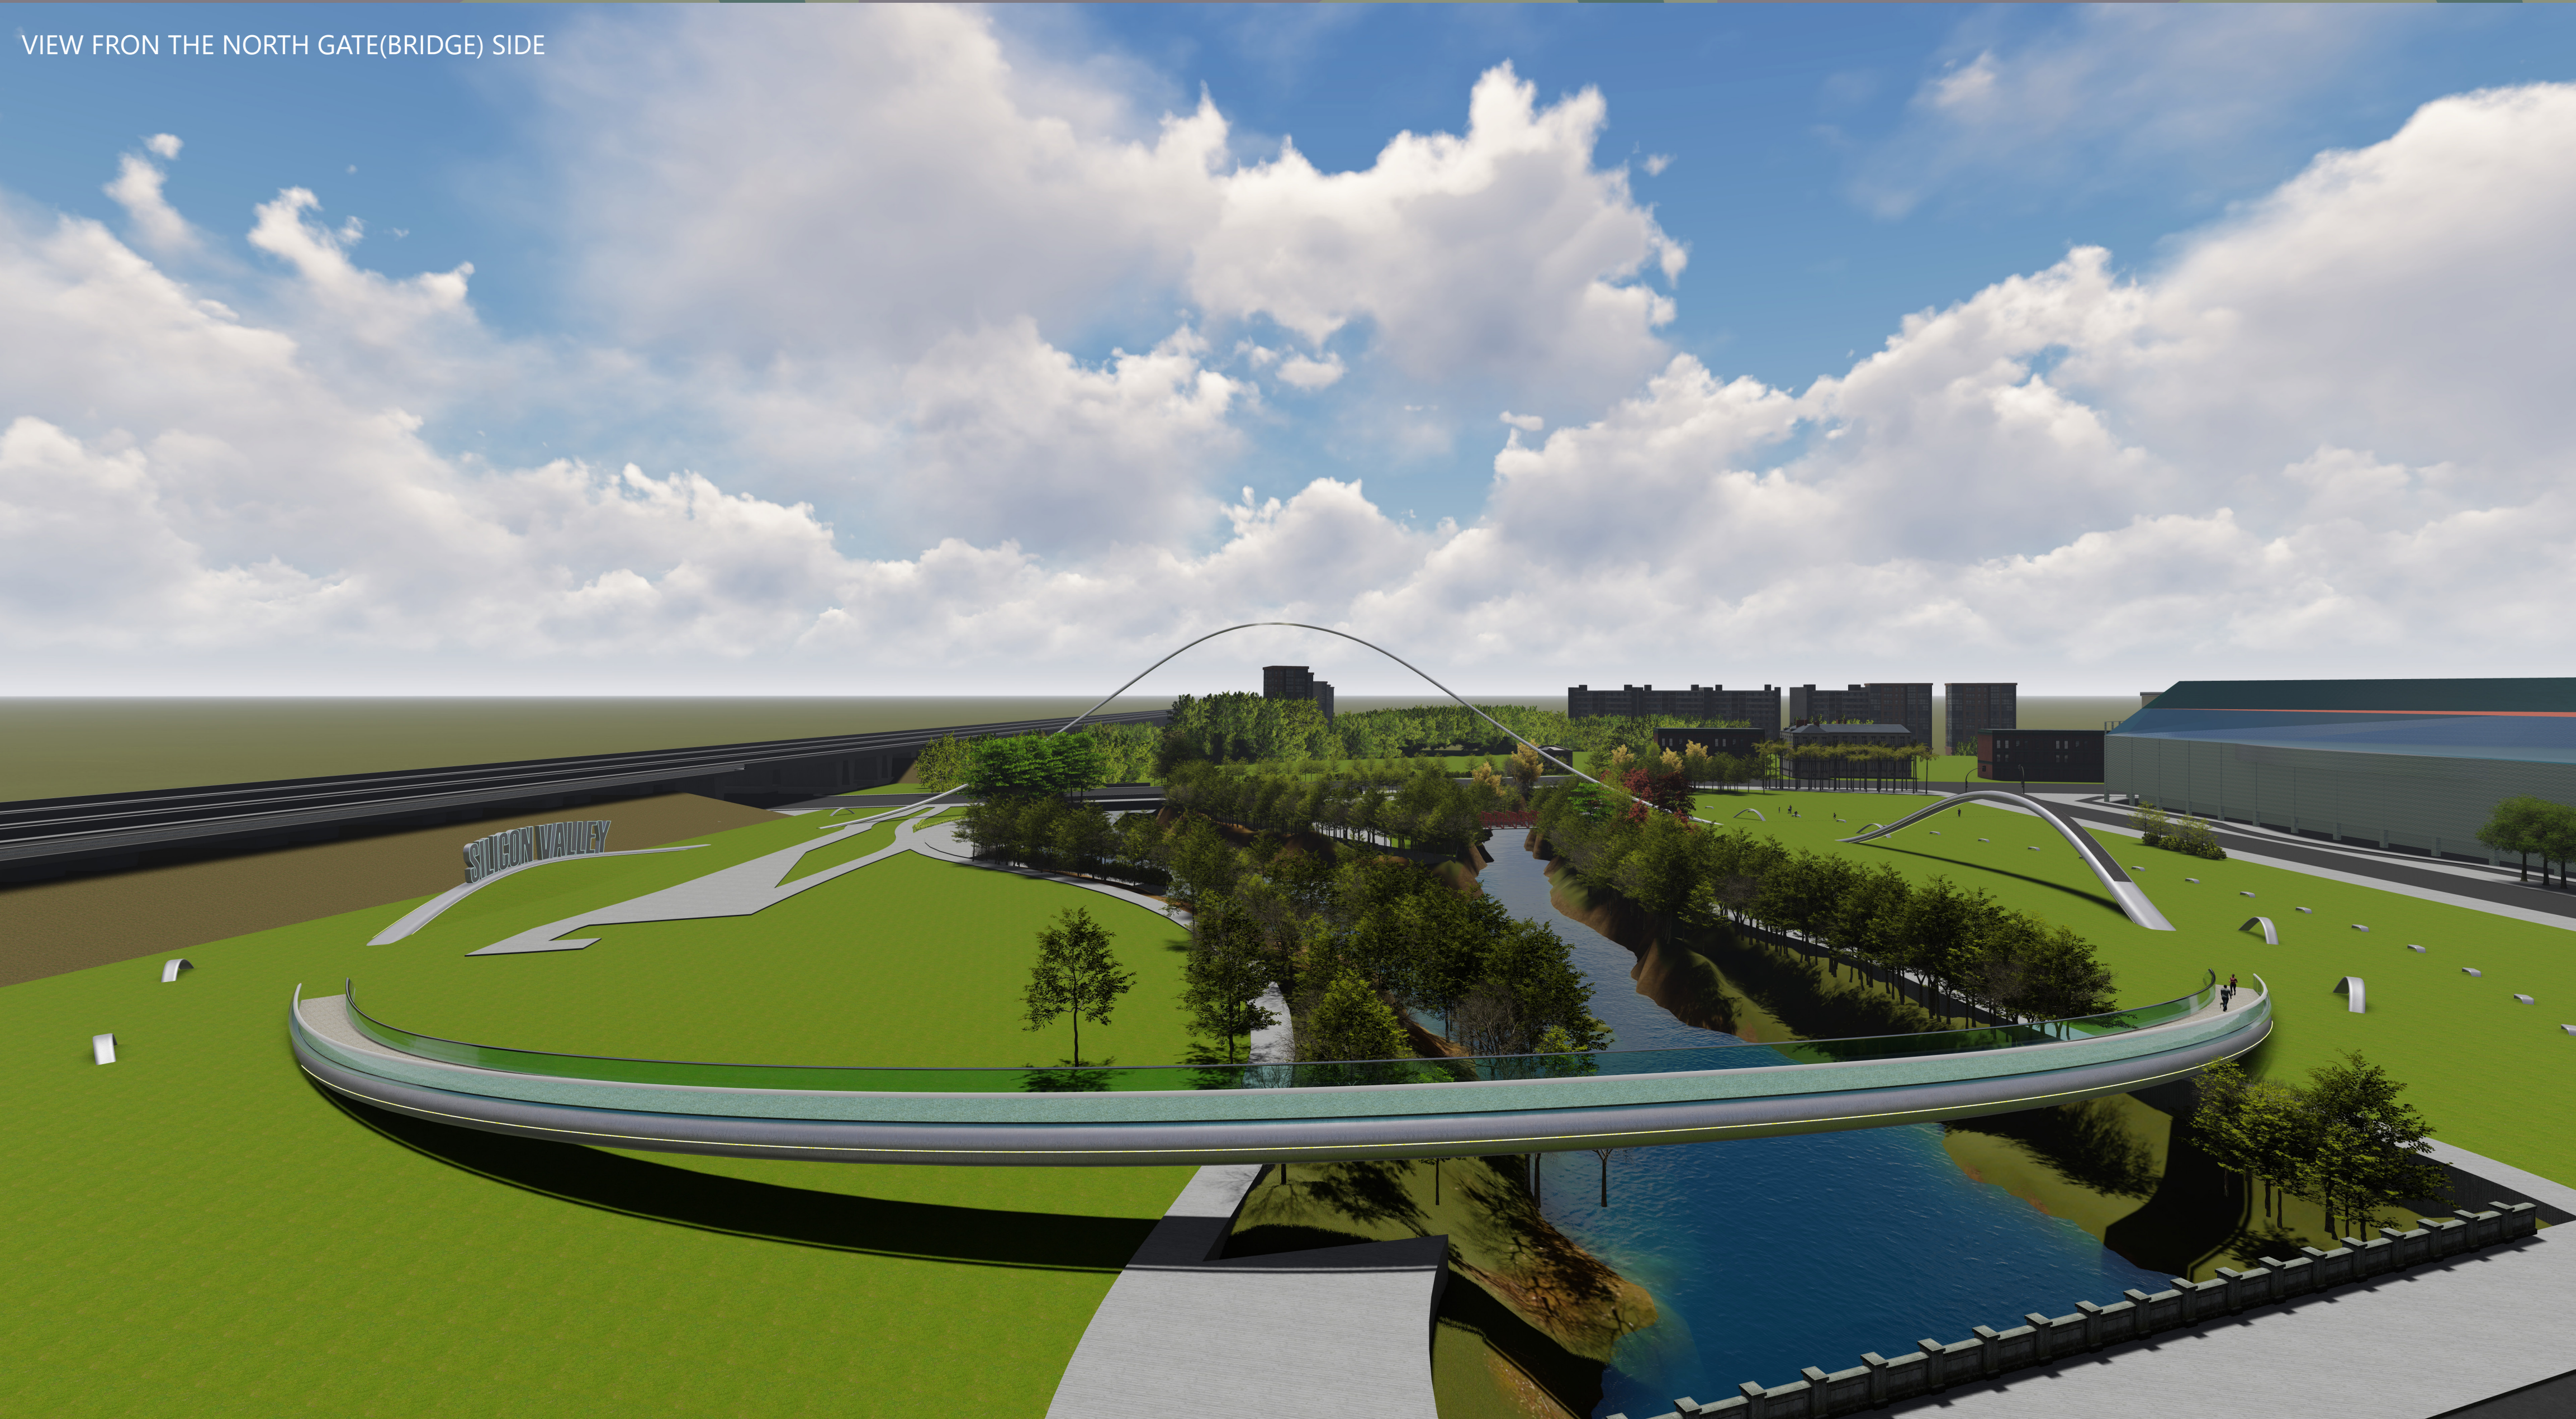

SITE MAP OF ARENA GREEN

Downtown Henge

VIEW FROM THE SAP ENTRANCE

Downtown Henge

WEST GATE IN THE EVENING

THE BRIDGE AND THE TOWER

VIEW OF THE SHADES AND THE SEATS BESIDE THE GATES