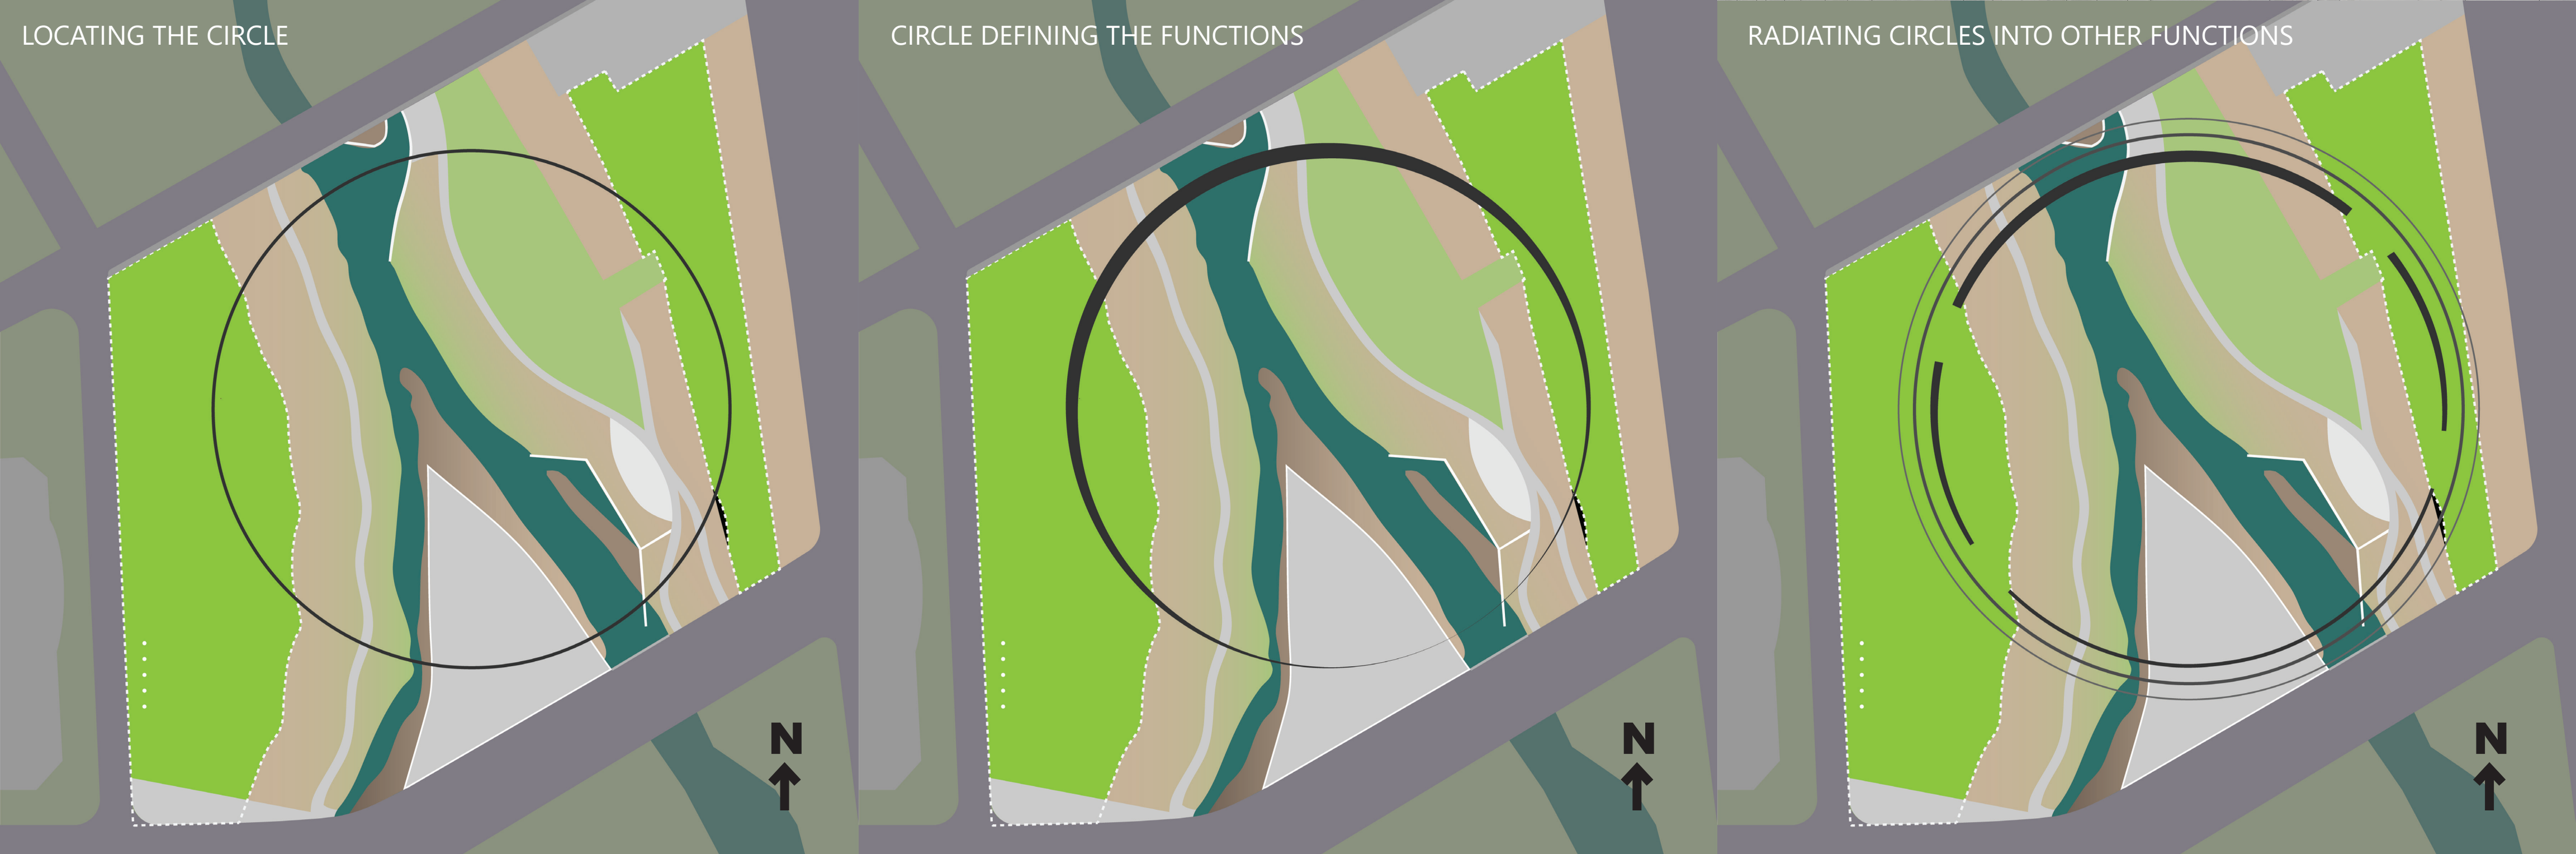

SITE MAP OF ARENA GREEN

Downtown Henge

VIEW FROM THE SAP ENTRANCE

Downtown Henge

WEST GATE IN THE EVENING

THE BRIDGE AND THE TOWER

VIEW OF THE SHADES AND THE SEATS BESIDE THE GATES