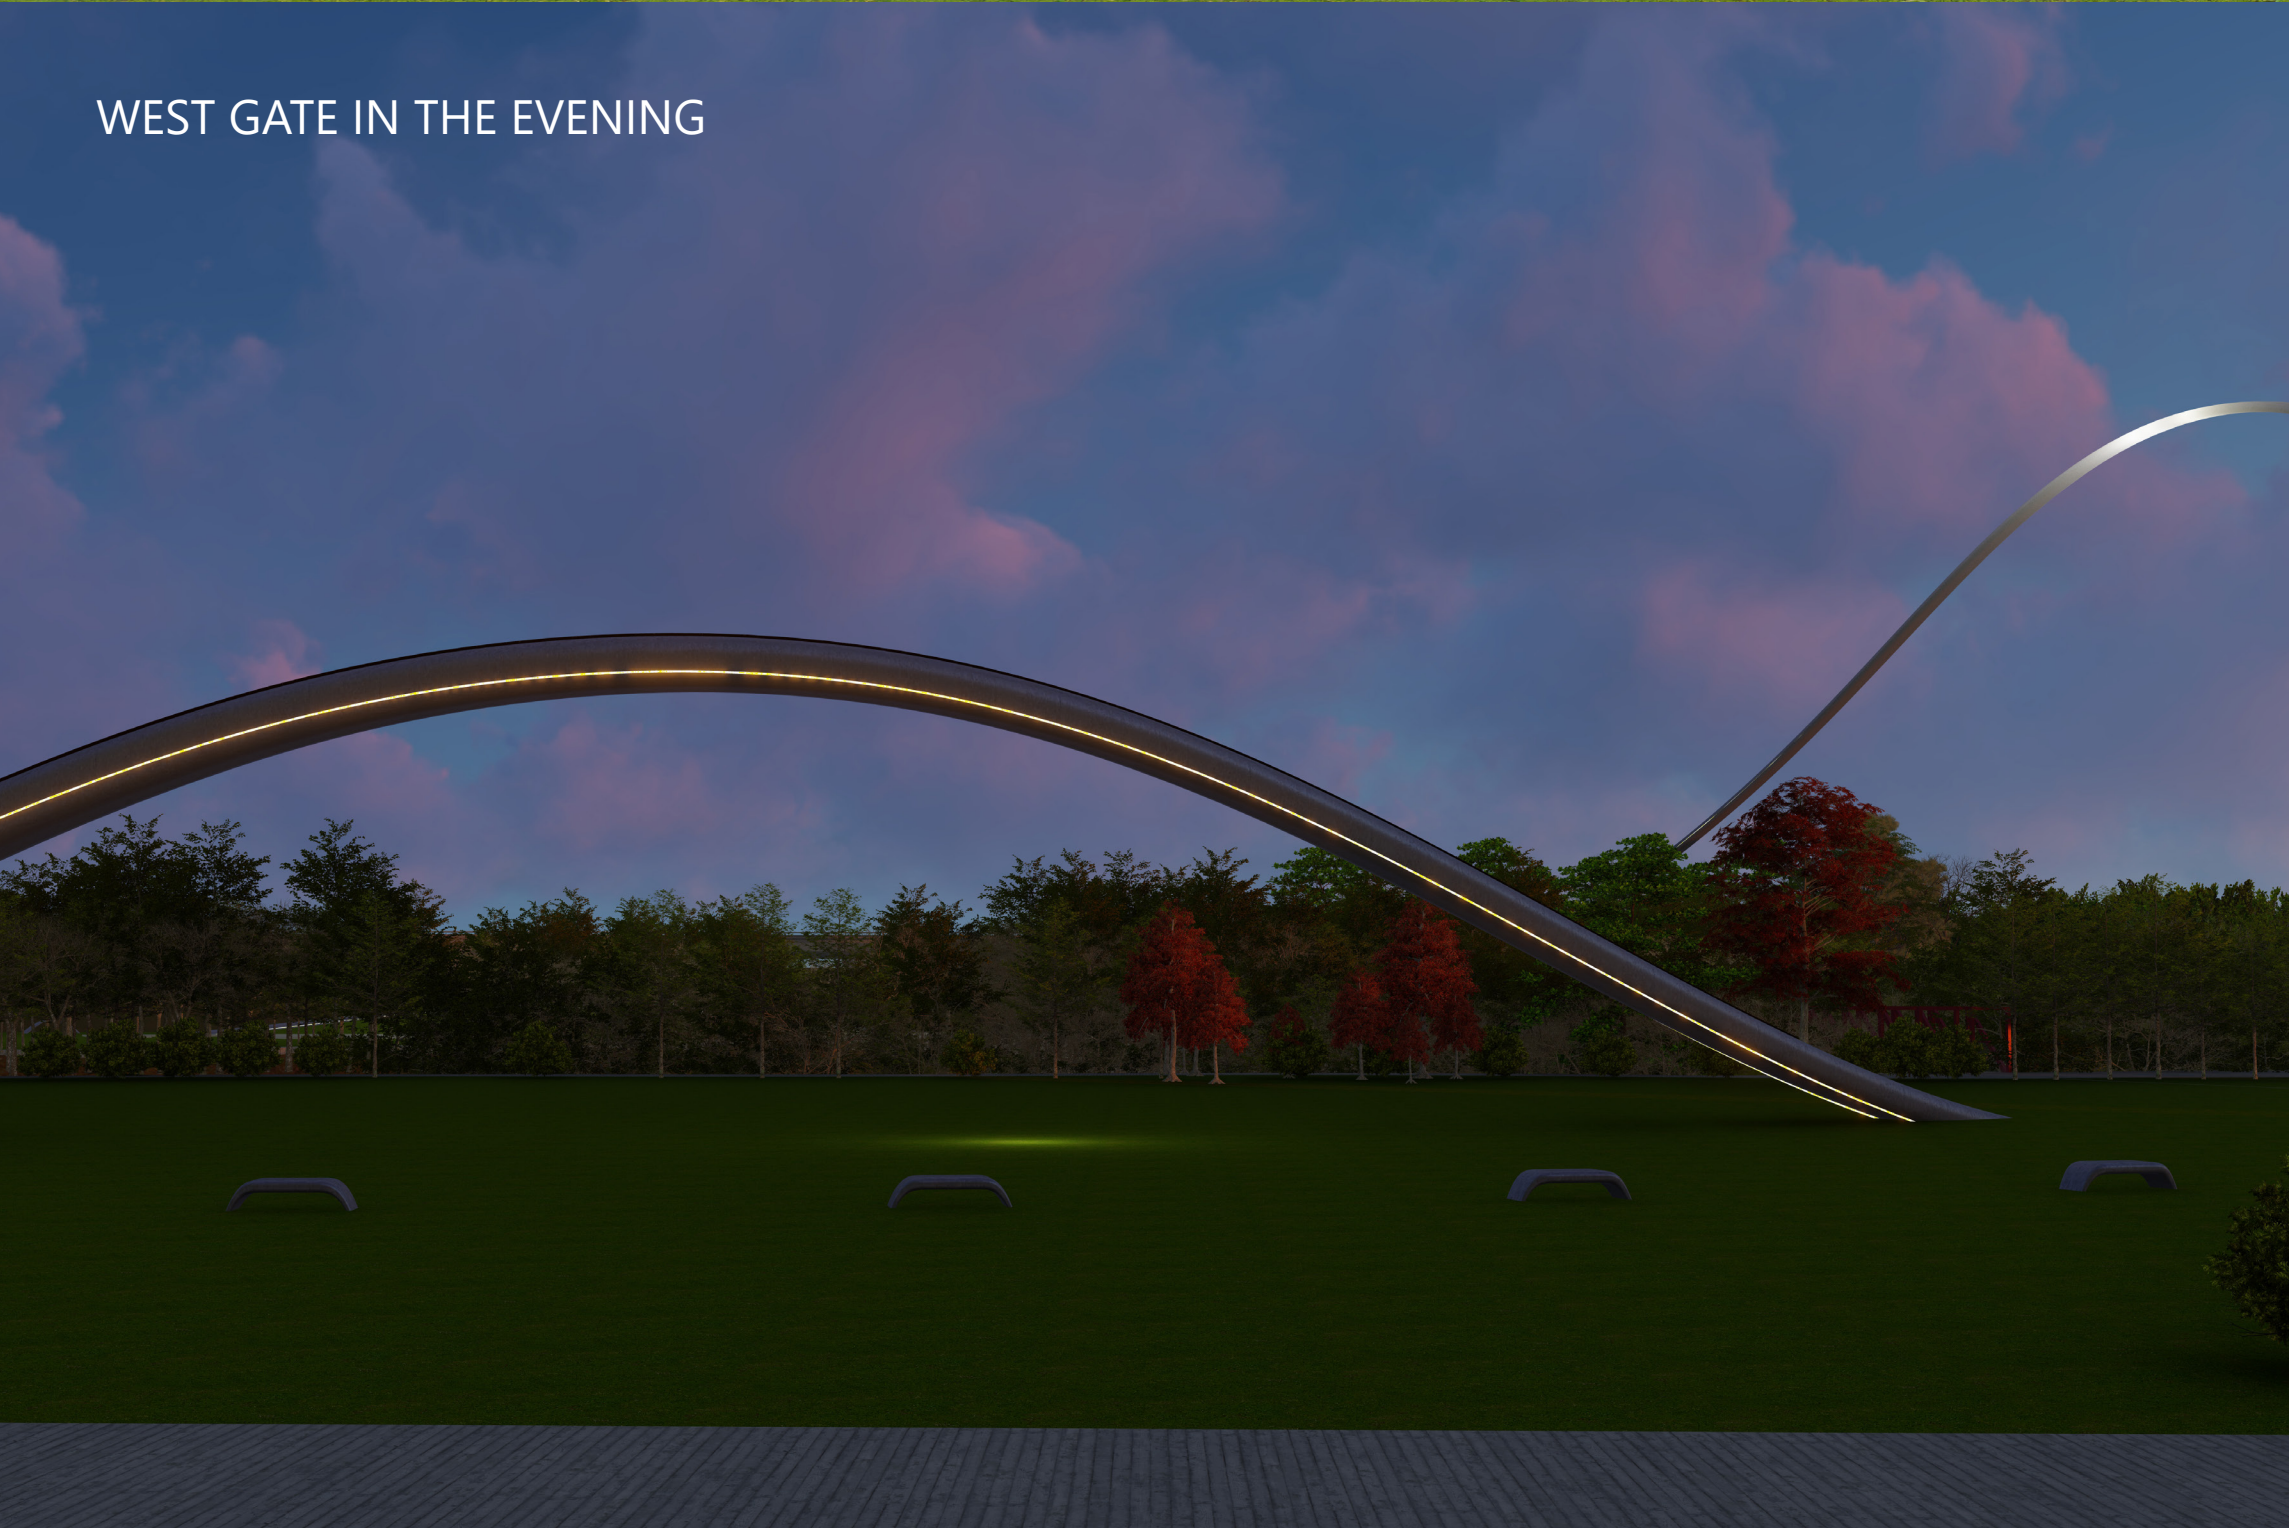

SITE MAP OF ARENA GREEN

Downtown Henge

VIEW FROM THE SAP ENTRANCE

Downtown Henge

WEST GATE IN THE EVENING

THE BRIDGE AND THE TOWER

VIEW OF THE SHADES AND THE SEATS BESIDE THE GATES