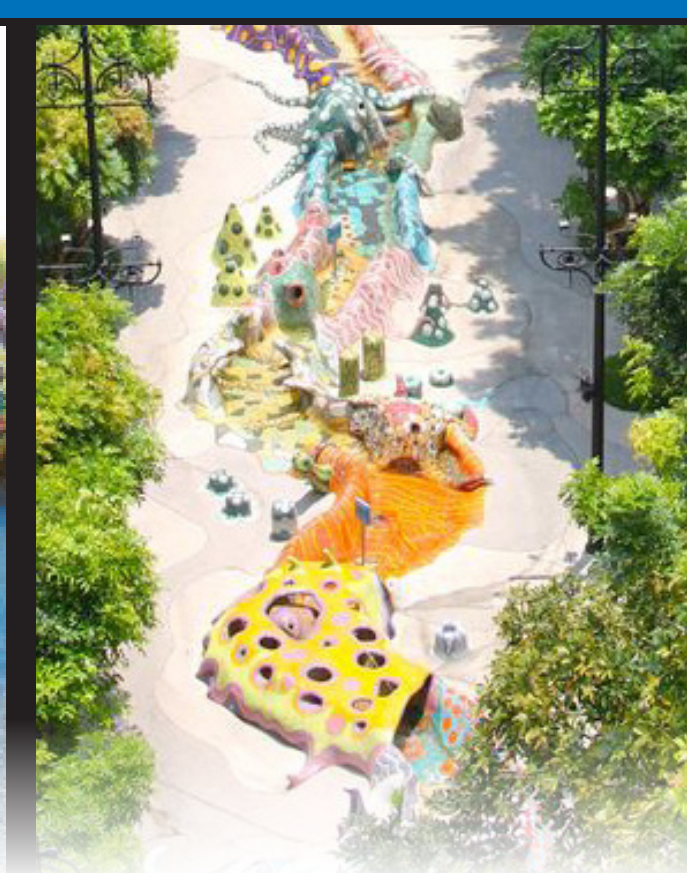

CONVERGENCE

The Convergence celebrates San Jose's innovative spirit through the five 'Rivers of Life' - Nature, Art, Technology, Culture, and Commerce. Each area of the site provides a distinctive experience that brings both excitement and relaxation. The five rivers culminate in the 200' landmark Convergence Tower. The iconic tower serves as a dynamic internally-illuminated beacon to be viewed from afar and provides stunning views. The Convergence will inspire every visitor and engage them in the experience of a lifetime. It will become the ultimate destination for Silicon Valley.

FIVE "RIVERS OF LIFE"

1. NATURE

CONVERGENCE TOWER

2. TECHNOLOGY

3. CULTURE

4. ART

CONVERGENCE

AERIAL VIEW

LANTERN PLAZA VIEW

CONVERGENCE TOWER BASE VIEW

SCULPTURE POND VIEW

EVENT PLAZA VIEW

SITE SECTION