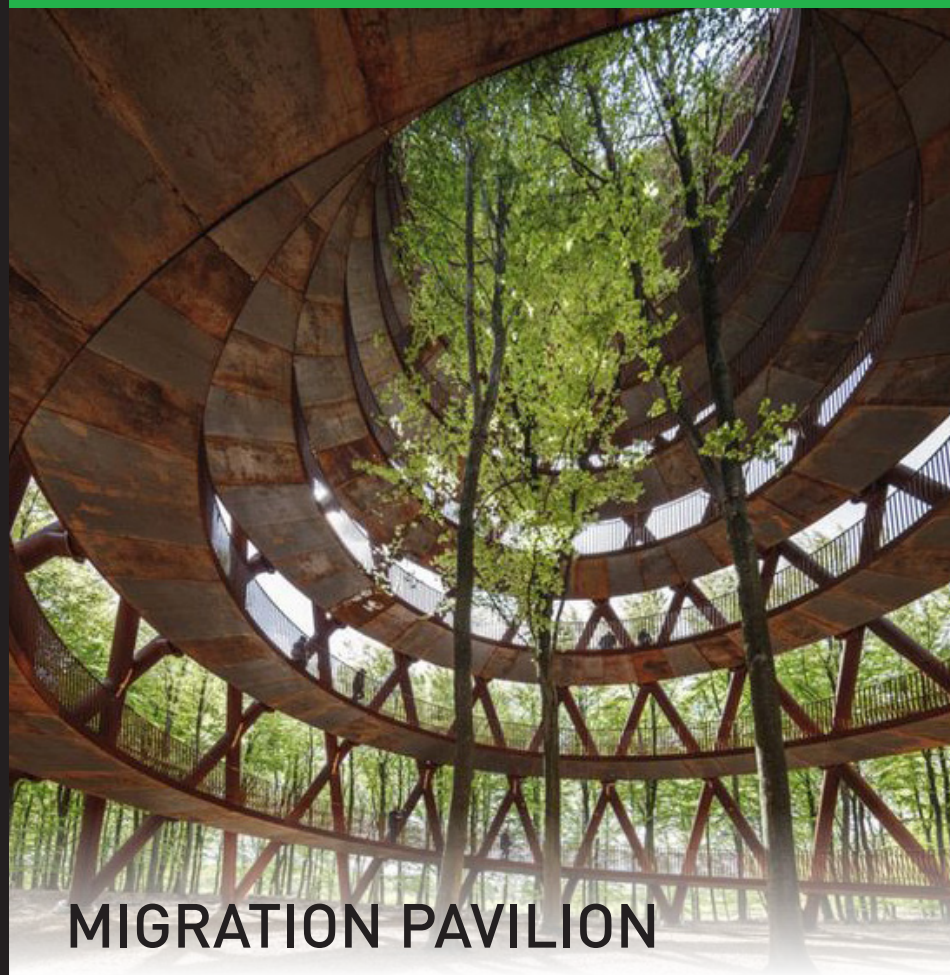

CONVERGENCE

The Convergence celebrates San Jose's innovative spirit through the five 'Rivers of Life' - Nature, Art, Technology, Culture, and Commerce. Each area of the site provides a distinctive experience that brings both excitement and relaxation. The five rivers culminate in the 200' landmark Convergence Tower. The iconic tower serves as a dynamic internally-illuminated beacon to be viewed from afar and provides stunning views. The Convergence will inspire every visitor and engage them in the experience of a lifetime. It will become the ultimate destination for Silicon Valley.

FIVE "RIVERS OF LIFE"

1. NATURE

CONVERGENCE TOWER

2. TECHNOLOGY

3. CULTURE

4. ART

CONVERGENCE

AERIAL VIEW

LANTERN PLAZA VIEW

CONVERGENCE TOWER BASE VIEW

SCULPTURE POND VIEW

EVENT PLAZA VIEW

SITE SECTION