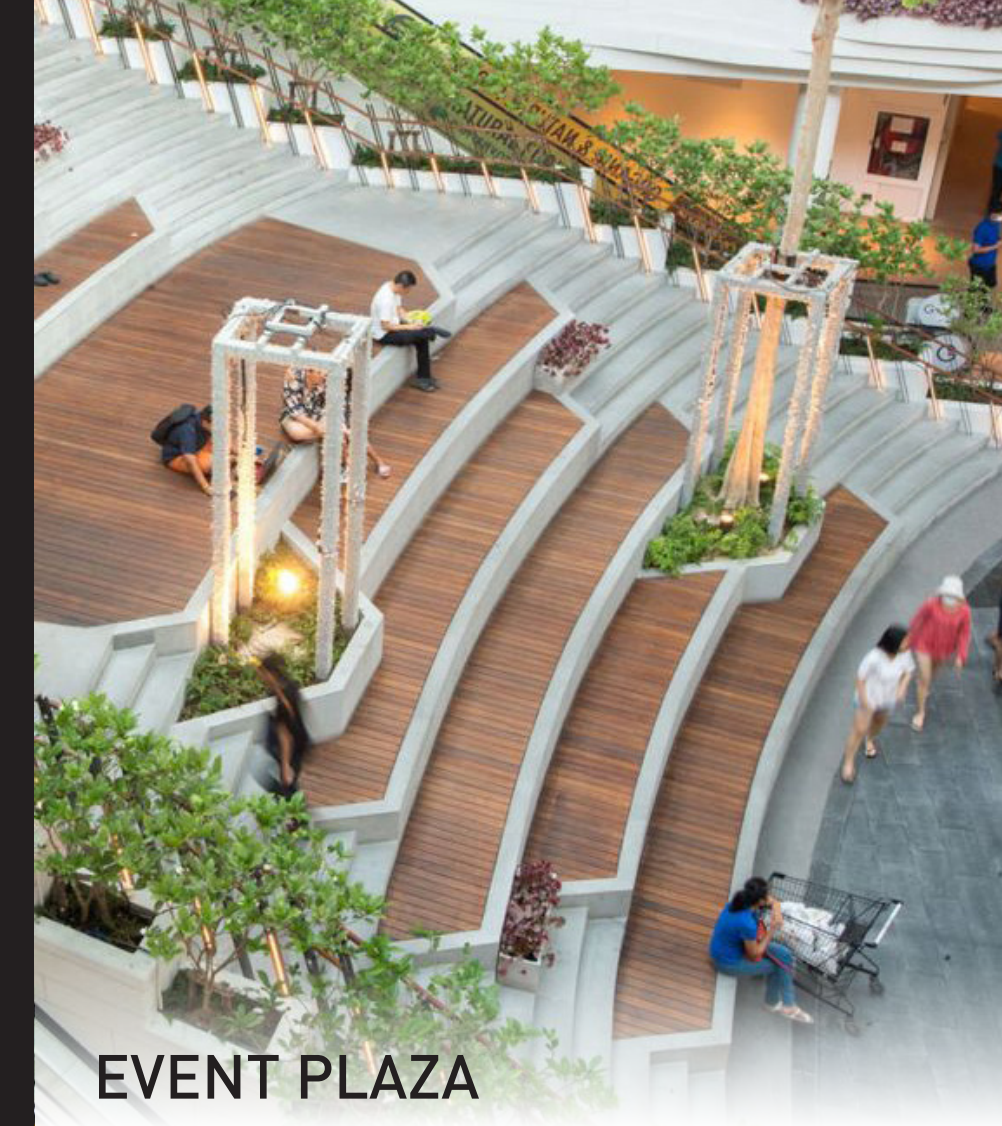

CONVERGENCE

The Convergence celebrates San Jose's innovative spirit through the five 'Rivers of Life' - Nature, Art, Technology, Culture, and Commerce. Each area of the site provides a distinctive experience that brings both excitement and relaxation. The five rivers culminate in the 200' landmark Convergence Tower. The iconic tower serves as a dynamic internally-illuminated beacon to be viewed from afar and provides stunning views. The Convergence will inspire every visitor and engage them in the experience of a lifetime. It will become the ultimate destination for Silicon Valley.

FIVE "RIVERS OF LIFE"

1. NATURE

CONVERGENCE TOWER

2. TECHNOLOGY

3. CULTURE

4. ART

CONVERGENCE

AERIAL VIEW

LANTERN PLAZA VIEW

CONVERGENCE TOWER BASE VIEW

SCULPTURE POND VIEW

EVENT PLAZA VIEW

SITE SECTION