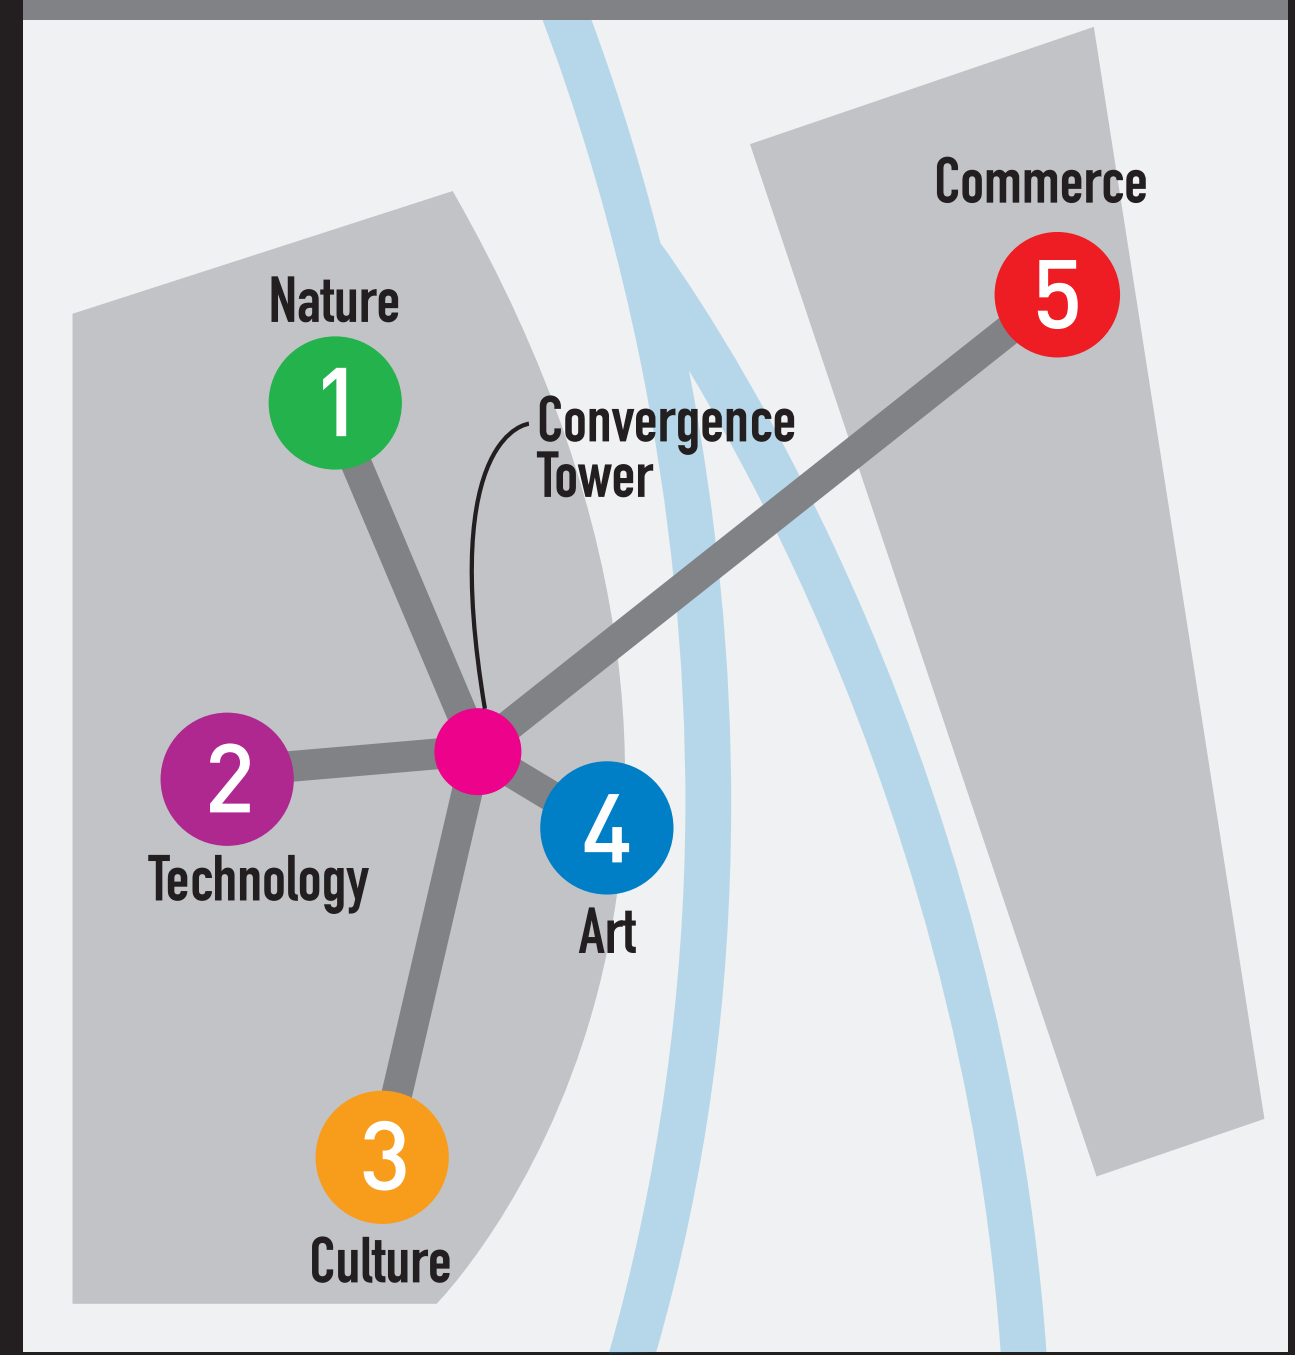

CONVERGENCE

The Convergence celebrates San Jose's innovative spirit through the five 'Rivers of Life' - Nature, Art, Technology, Culture, and Commerce. Each area of the site provides a distinctive experience that brings both excitement and relaxation. The five rivers culminate in the 200' landmark Convergence Tower. The iconic tower serves as a dynamic internally-illuminated beacon to be viewed from afar and provides stunning views. The Convergence will inspire every visitor and engage them in the experience of a lifetime. It will become the ultimate destination for Silicon Valley.

FIVE "RIVERS OF LIFE"

1. NATURE

CONVERGENCE TOWER

2. TECHNOLOGY

3. CULTURE

4. ART

CONVERGENCE

AERIAL VIEW

LANTERN PLAZA VIEW

CONVERGENCE TOWER BASE VIEW

SCULPTURE POND VIEW

EVENT PLAZA VIEW

SITE SECTION