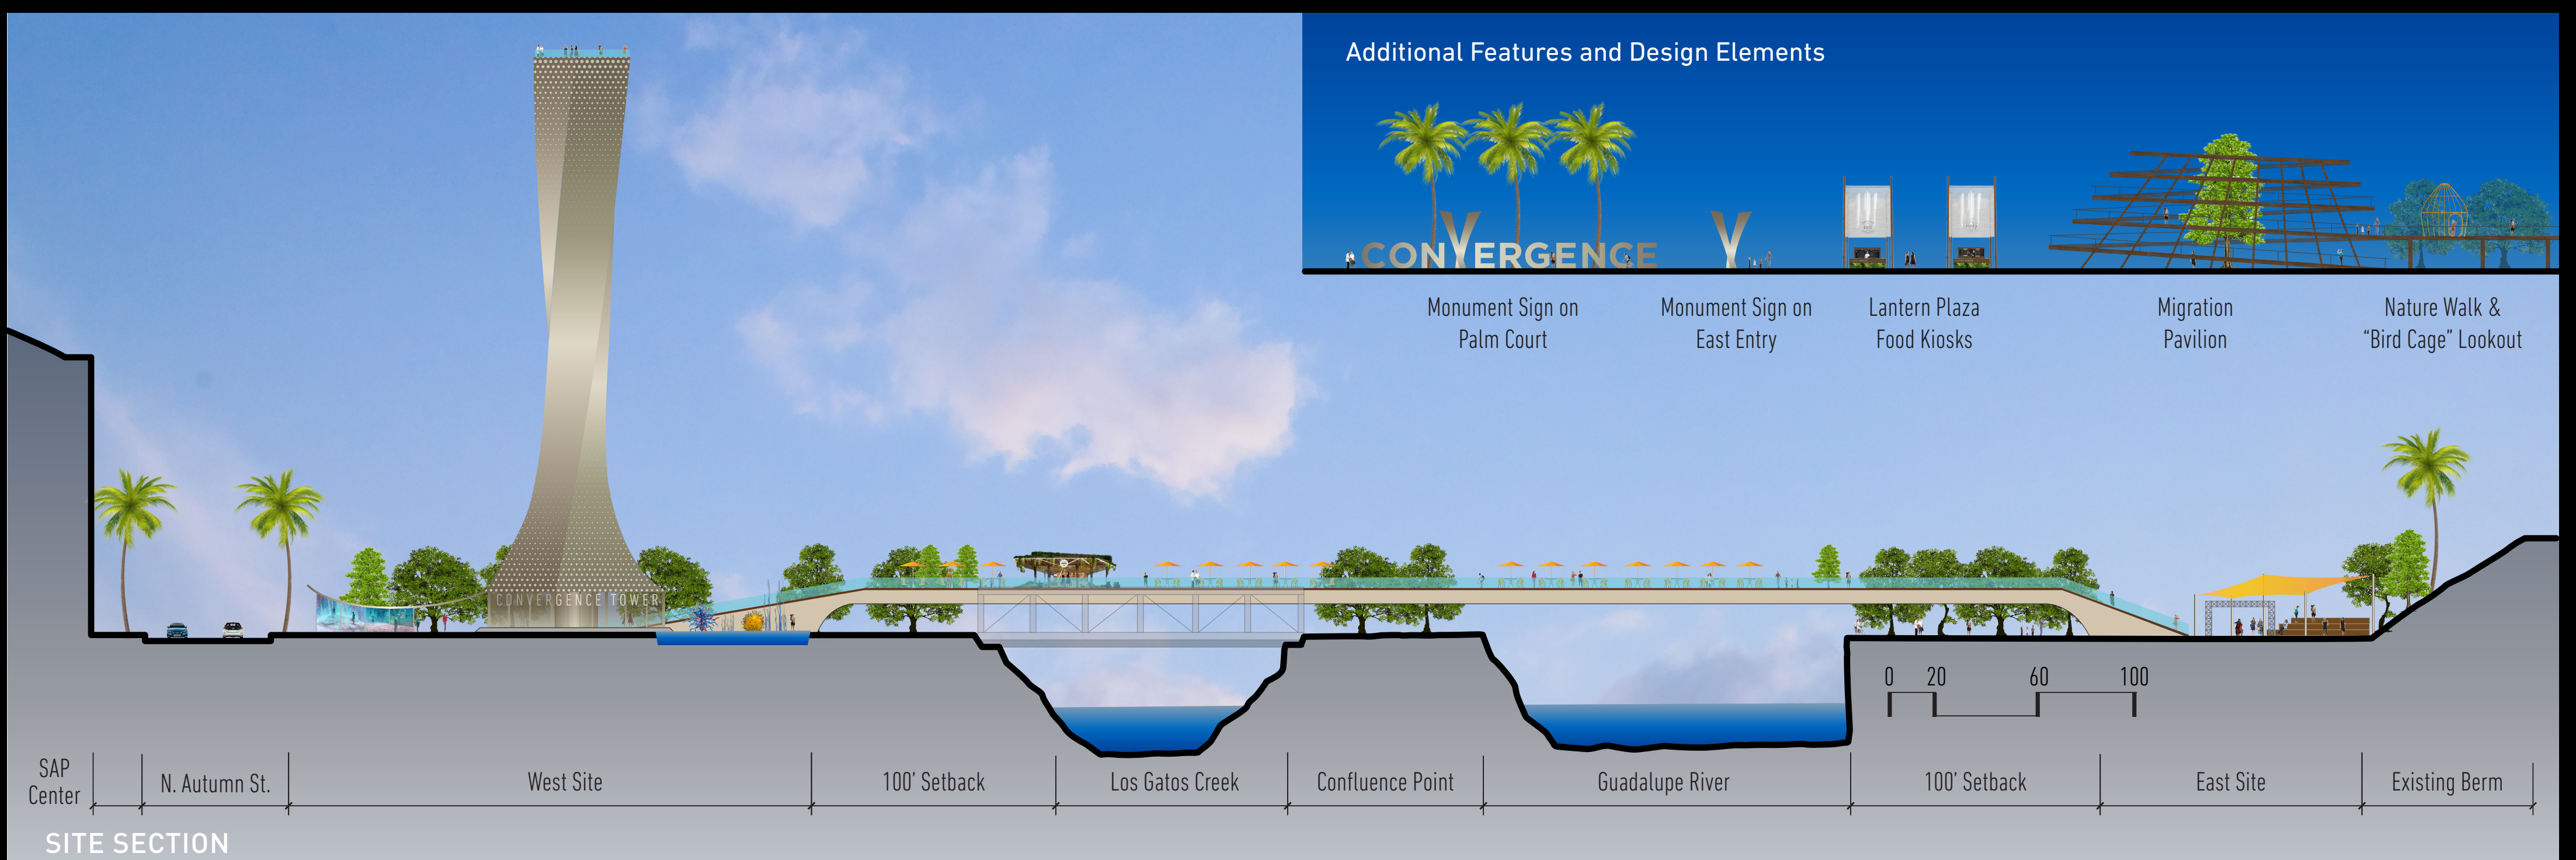

CONVERGENCE

The Convergence celebrates San Jose's innovative spirit through the five 'Rivers of Life' - Nature, Art, Technology, Culture, and Commerce. Each area of the site provides a distinctive experience that brings both excitement and relaxation. The five rivers culminate in the 200' landmark Convergence Tower. The iconic tower serves as a dynamic internally-illuminated beacon to be viewed from afar and provides stunning views. The Convergence will inspire every visitor and engage them in the experience of a lifetime. It will become the ultimate destination for Silicon Valley.

FIVE "RIVERS OF LIFE"

1. NATURE

CONVERGENCE TOWER

2. TECHNOLOGY

3. CULTURE

4. ART

CONVERGENCE

AERIAL VIEW

LANTERN PLAZA VIEW

CONVERGENCE TOWER BASE VIEW

SCULPTURE POND VIEW

EVENT PLAZA VIEW

SITE SECTION