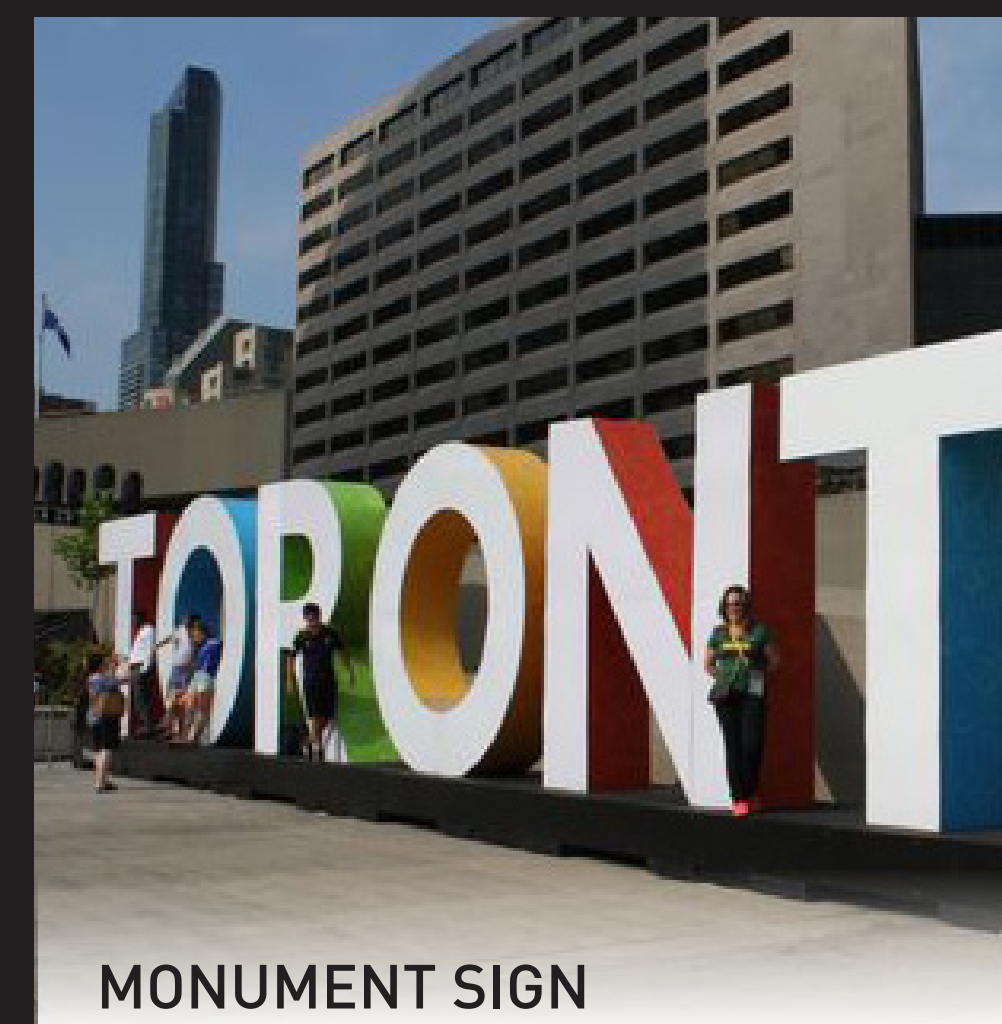

CONVERGENCE

The Convergence celebrates San Jose's innovative spirit through the five 'Rivers of Life' - Nature, Art, Technology, Culture, and Commerce. Each area of the site provides a distinctive experience that brings both excitement and relaxation. The five rivers culminate in the 200' landmark Convergence Tower. The iconic tower serves as a dynamic internally-illuminated beacon to be viewed from afar and provides stunning views. The Convergence will inspire every visitor and engage them in the experience of a lifetime. It will become the ultimate destination for Silicon Valley.

FIVE "RIVERS OF LIFE"

1. NATURE

CONVERGENCE TOWER

2. TECHNOLOGY

3. CULTURE

4. ART

CONVERGENCE

AERIAL VIEW

LANTERN PLAZA VIEW

CONVERGENCE TOWER BASE VIEW

SCULPTURE POND VIEW

EVENT PLAZA VIEW

SITE SECTION