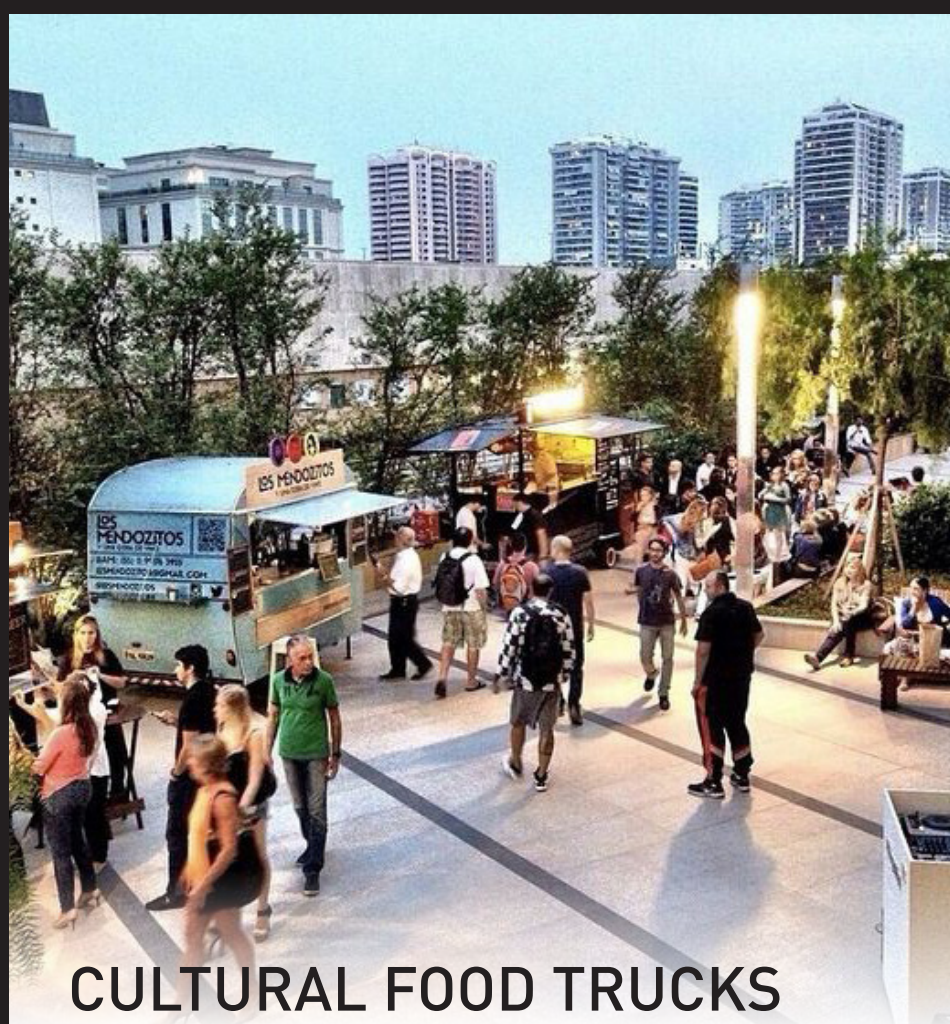

CONVERGENCE

The Convergence celebrates San Jose's innovative spirit through the five 'Rivers of Life' - Nature, Art, Technology, Culture, and Commerce. Each area of the site provides a distinctive experience that brings both excitement and relaxation. The five rivers culminate in the 200' landmark Convergence Tower. The iconic tower serves as a dynamic internally-illuminated beacon to be viewed from afar and provides stunning views. The Convergence will inspire every visitor and engage them in the experience of a lifetime. It will become the ultimate destination for Silicon Valley.

FIVE "RIVERS OF LIFE"

1. NATURE

CONVERGENCE TOWER

2. TECHNOLOGY

3. CULTURE

4. ART

CONVERGENCE

AERIAL VIEW

LANTERN PLAZA VIEW

CONVERGENCE TOWER BASE VIEW

SCULPTURE POND VIEW

EVENT PLAZA VIEW

SITE SECTION