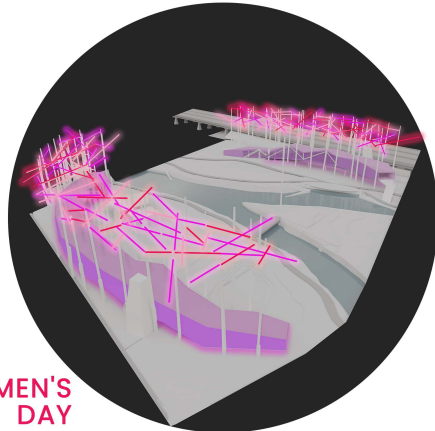

ALL ACCESS

Vertical white **COLUMNS** on both sides of the park create an open circular visual **FORUM**. These columns connect at the top section to each other by diagonal lines. They form an abstract linear cloud that contains lighting fixtures that generates an **ORIGINAL EXPERIENCE** each night.

IMAGINATION is the limit. The **INTERCONNECTED** world provides the possibility to be present from far away. The neutral all white design provides the blank canvas for the **CHROMATIC** light design that night. Anyone would be able to design a **PROGRAMMING CODE** for the **LIGHT SPECTACLE**. Each light design can be unique in which the designer can play with infinite colors, patterns, movement, decide the timing and form of the whole structure so it can be transformed. **GLOBAL COLLABORATION** is the essence of the **EXPERIENCE**.

WOMEN'S
DAY

FOURTH
OF JULY

PRIDE
MONTH

ALL ACCESS

These vertical columns also provide the support of floating **ISLANDS** enclosures high above the ground that are decibel free oasis of airplanes and cars.