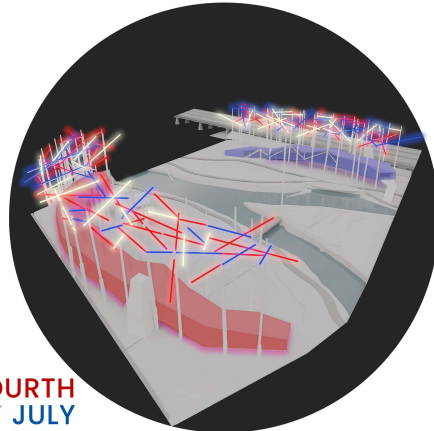

ALL ACCESS

Vertical white **COLUMNS** on both sides of the park create an open circular visual **FORUM**. These columns connect at the top section to each other by diagonal lines. They form an abstract linear cloud that contains lighting fixtures that generates an **ORIGINAL EXPERIENCE** each night.

IMAGINATION is the limit. The **INTERCONNECTED** world provides the possibility to be present from far away. The neutral all white design provides the blank canvas for the **CHROMATIC** light design that night. Anyone would be able to design a **PROGRAMMING CODE** for the **LIGHT SPECTACLE**. Each light design can be unique in which the designer can play with infinite colors, patterns, movement, decide the timing and form of the whole structure so it can be transformed. **GLOBAL COLLABORATION** is the essence of the **EXPERIENCE**.

WOMEN'S
DAY

FOURTH
OF JULY

PRIDE
MONTH

ALL ACCESS

These vertical columns also provide the support of floating **ISLANDS** enclosures high above the ground that are decibel free oasis of airplanes and cars.