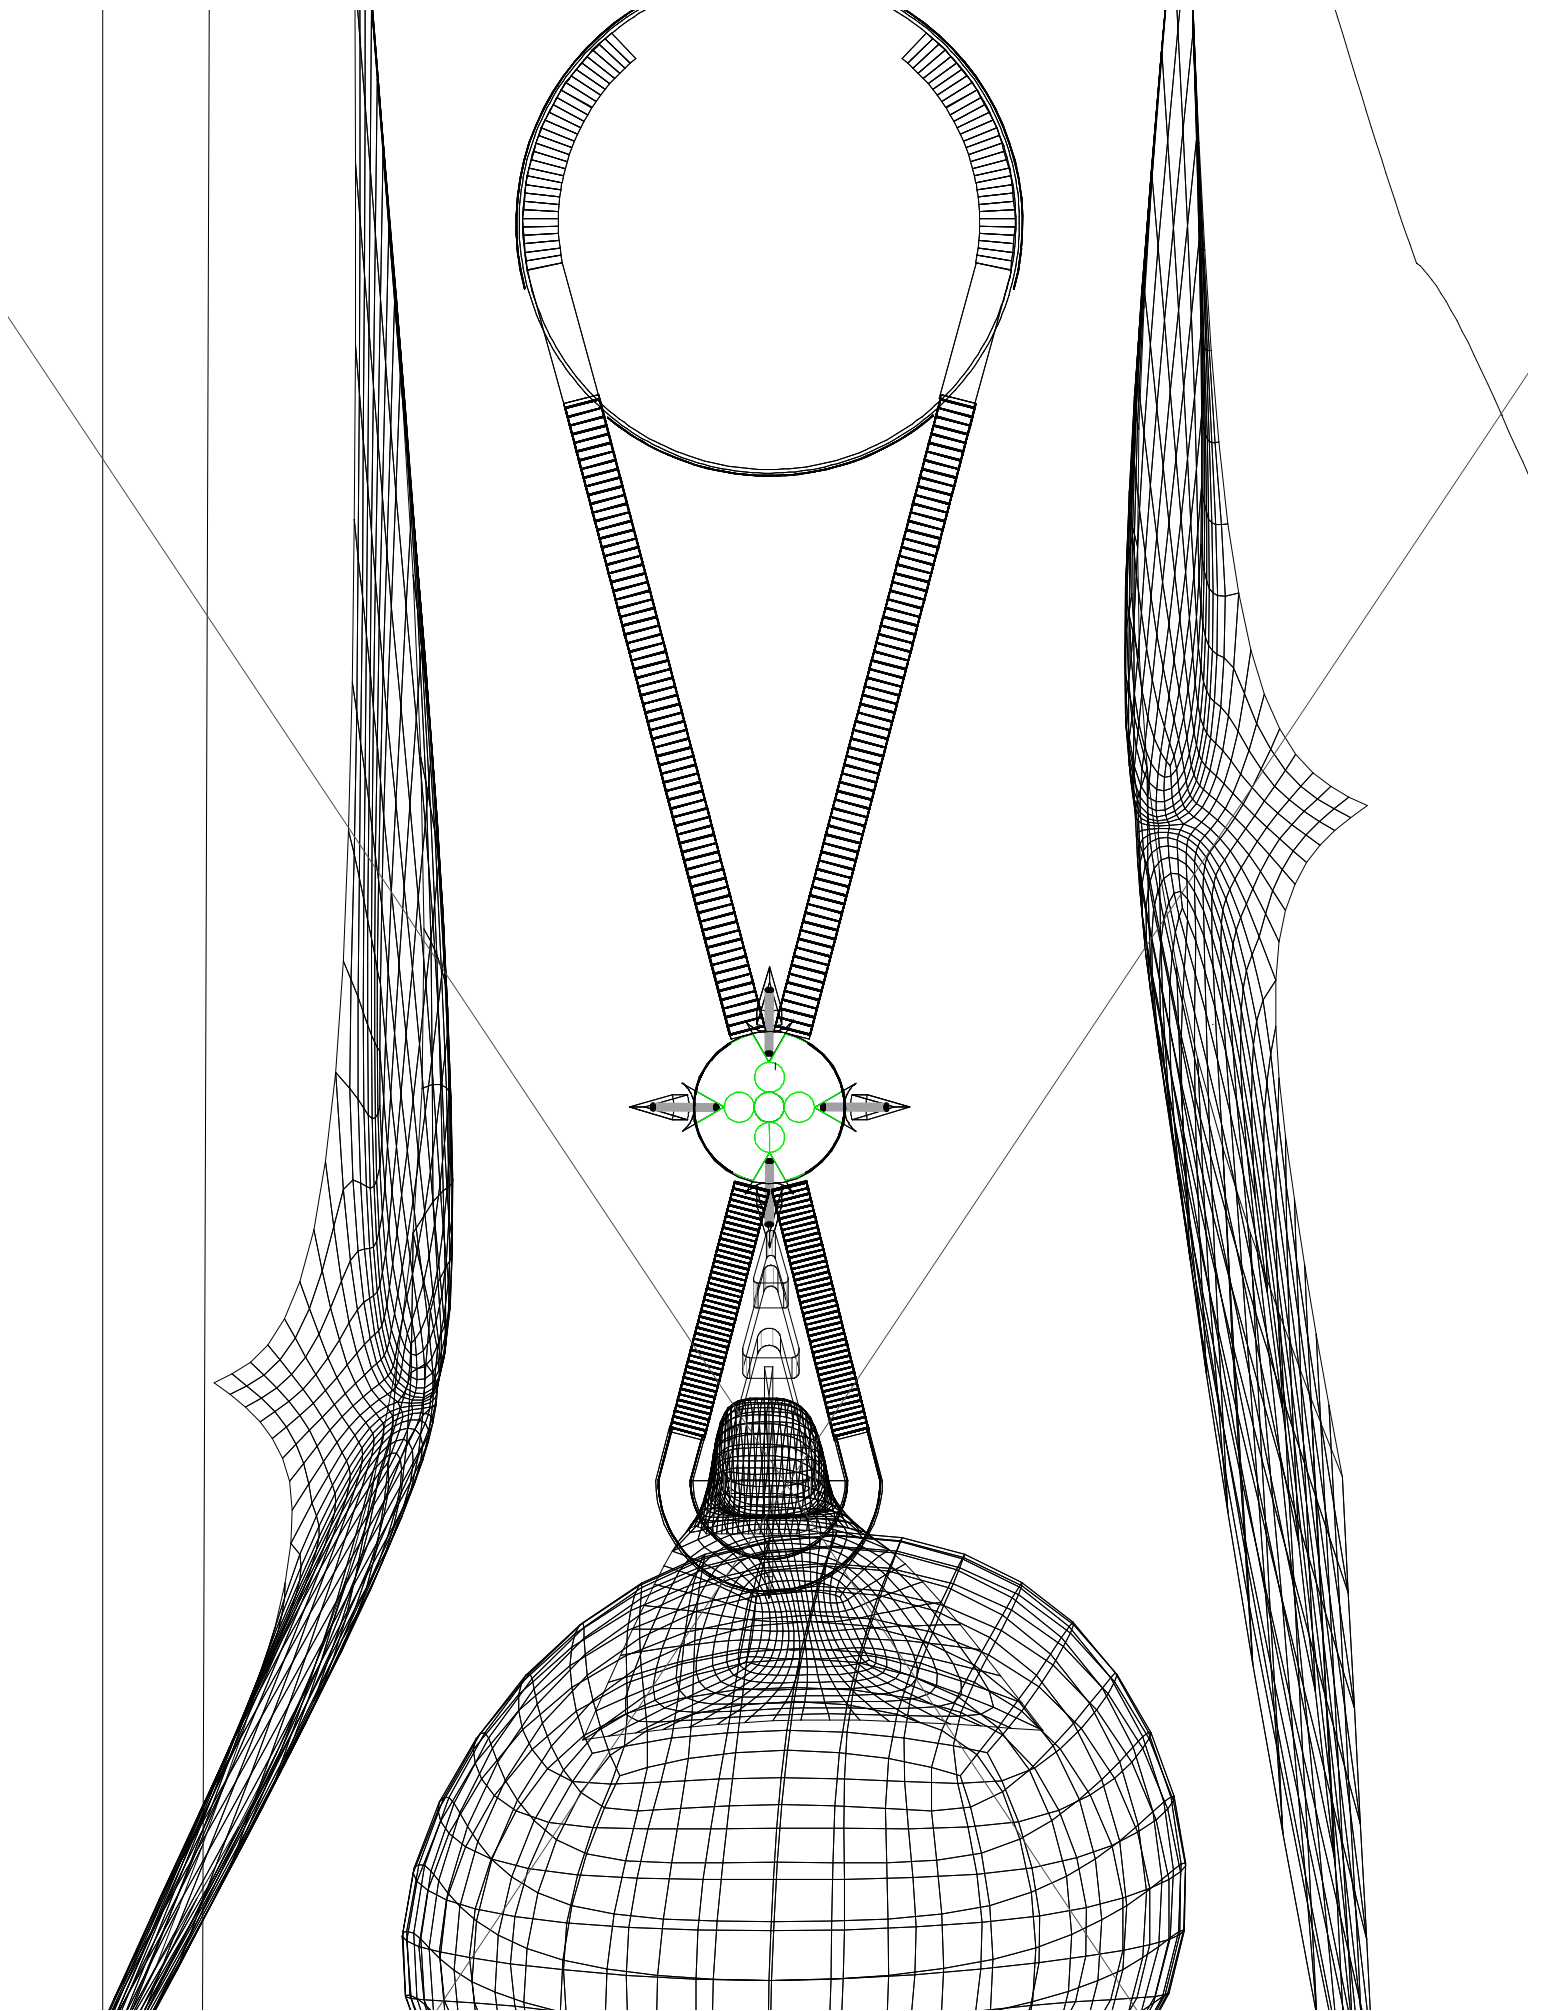

INNOVATION

API

I AND DOUBT : THE E

PlayFound

ace to Play, Picnic and Pon

INTERNAL BRAID

PROJECT SUMMARY

Innovation -
Technological +
Intellectual +
Artistic +
Scientific +
Theological +
Existential +
Sociological +
Cultural +
Legal +
Political

Births its opposite : Doubt.

Nothing's an absolute. All's in conflict with its opposite.

Together they form an eternal braid.

Fountains - nozzles braiding water hope braiding will.

Water can be success or failure, history or now, fallout or pushback.