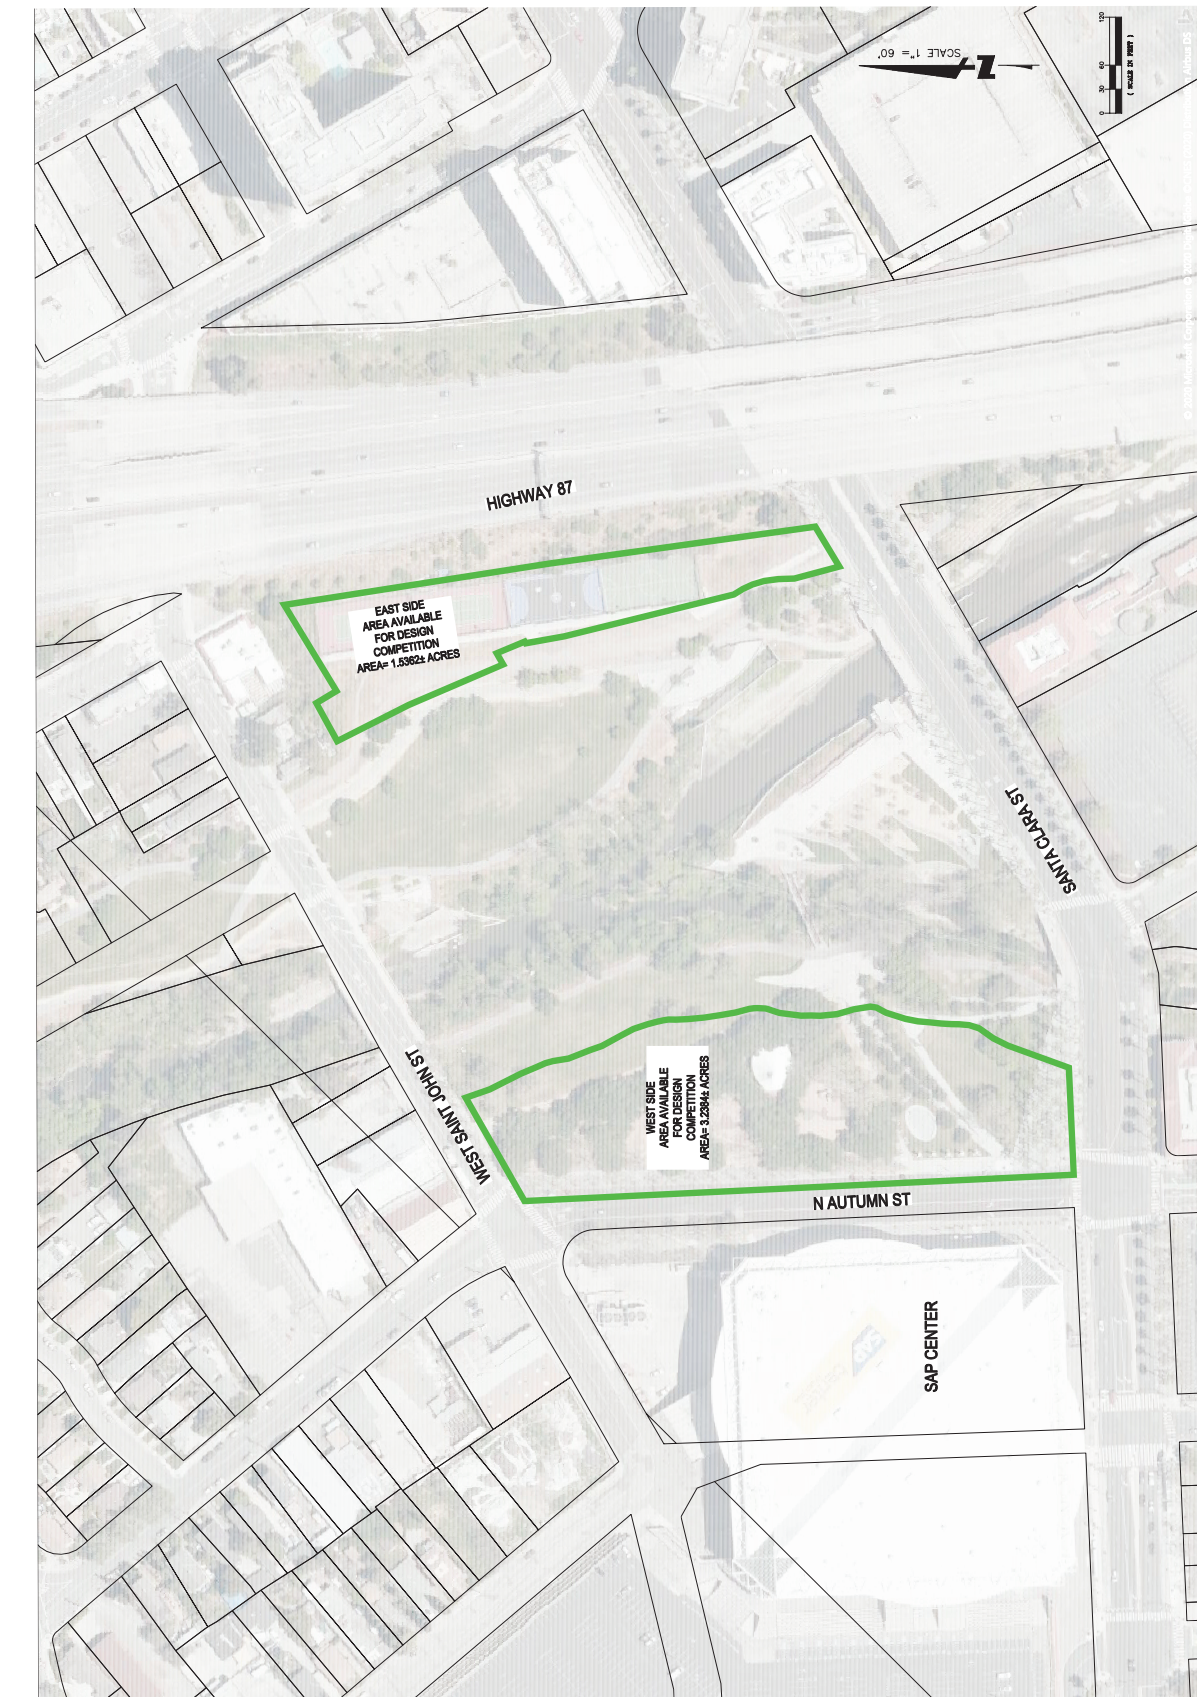

THIS SITE MAP IMAGE IS IDENTICAL TO THE SITE MAP IMAGE ON SUBMITTABLE

B	Five skaters
	Water feature
	Entrance path
	Lights
	lights
	walking path
	Benches
	Shrubs
	Bouganvilla
	Bouganvilla
	Native flowers
	Native flowers

Scale: Approximately 1"=40'

Scale: Approx. 1"=40'