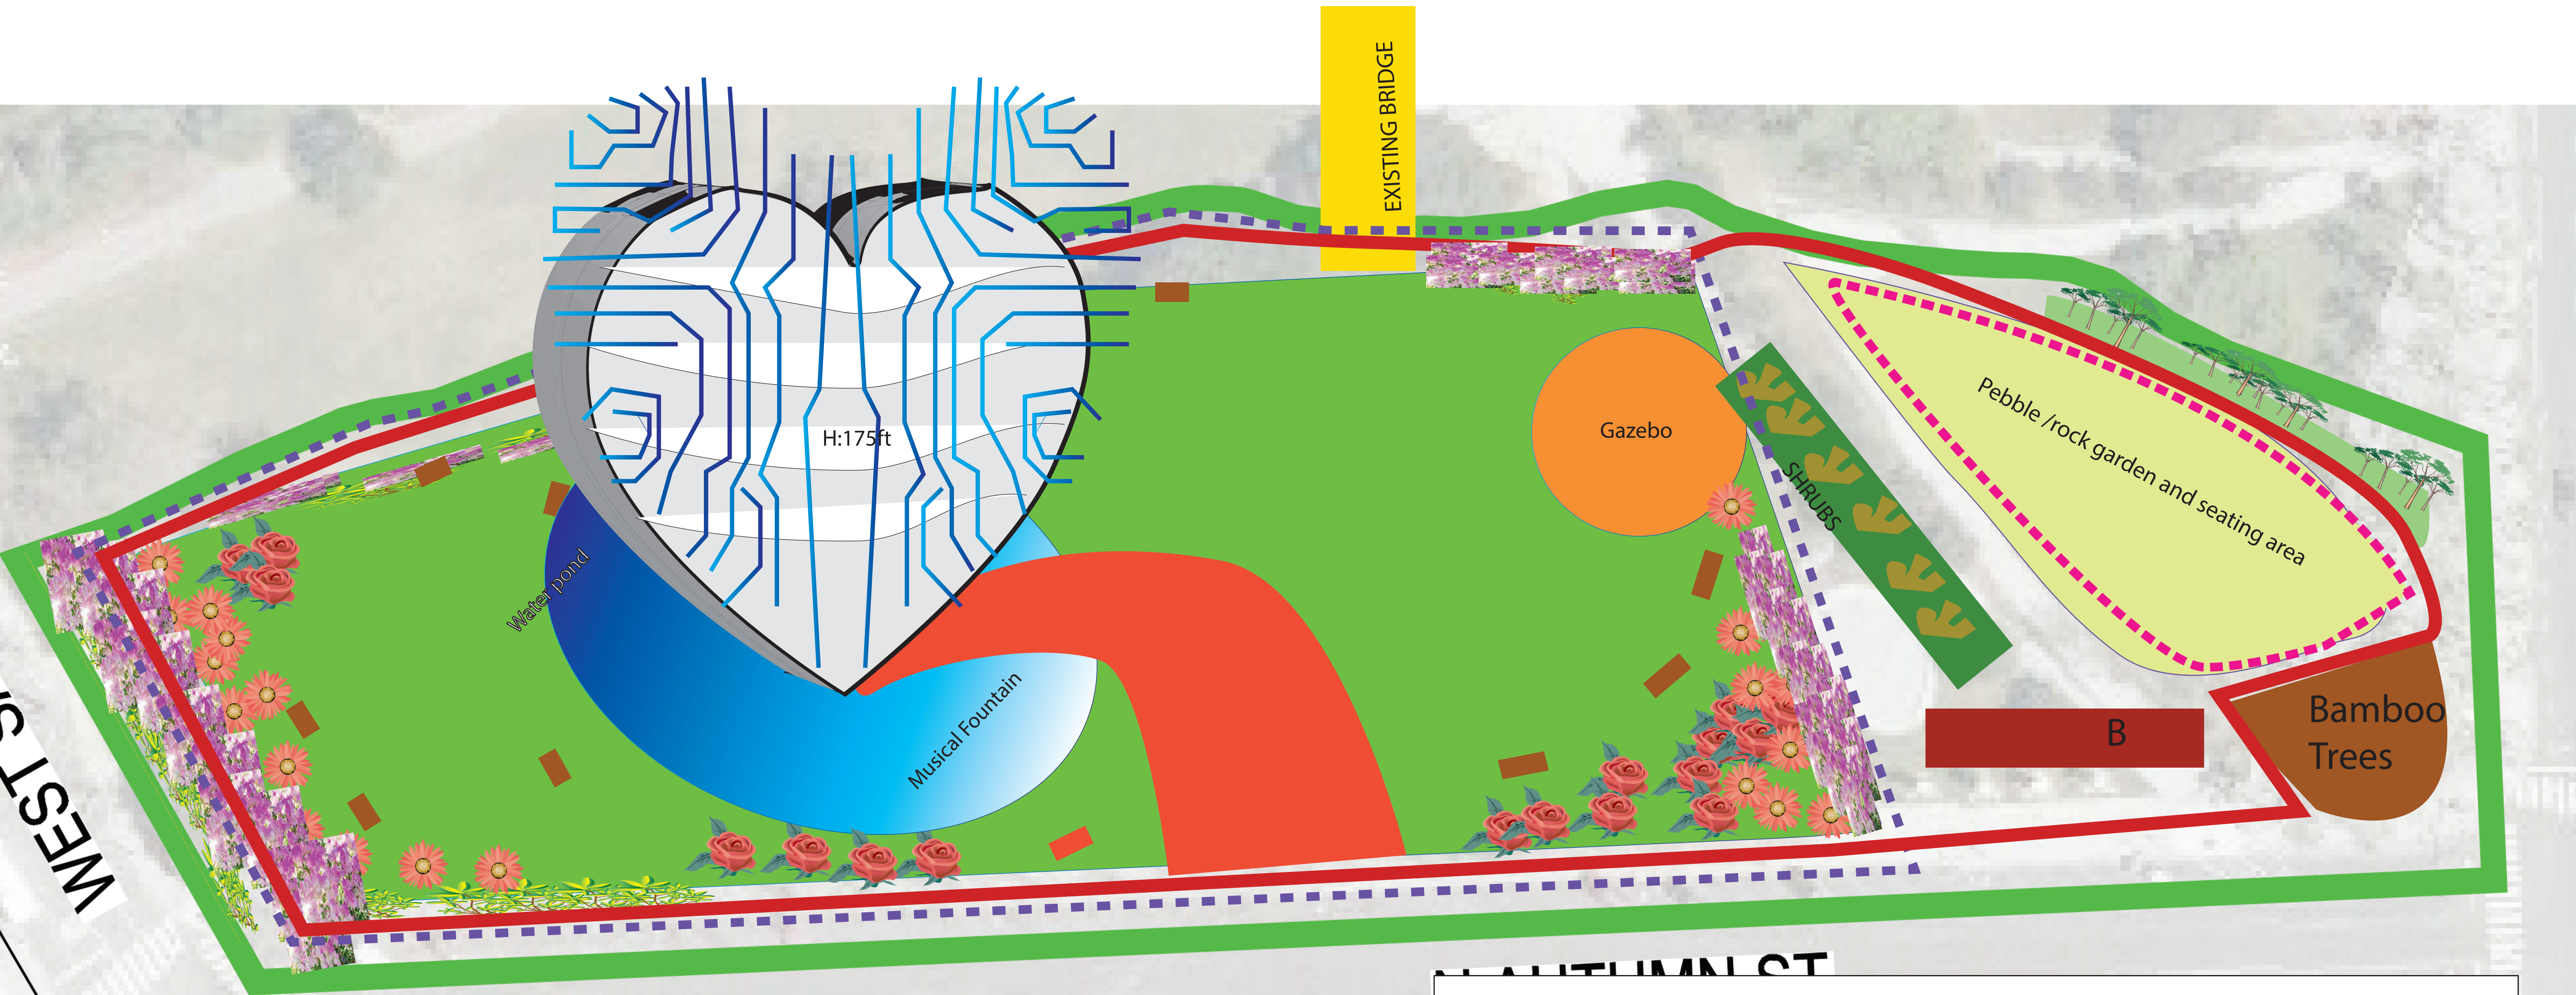

THIS SITE MAP IMAGE IS IDENTICAL TO THE SITE MAP IMAGE ON SUBMITTABLE

B	Five skaters
	Water feature
	Entrance path
	Lights
	lights
	walking path
	Benches
	Shrubs
	Bouganvilla
	Bouganvilla
	Native flowers
	Native flowers

Scale: Approximately 1"=40'

Scale: Approx. 1"=40'