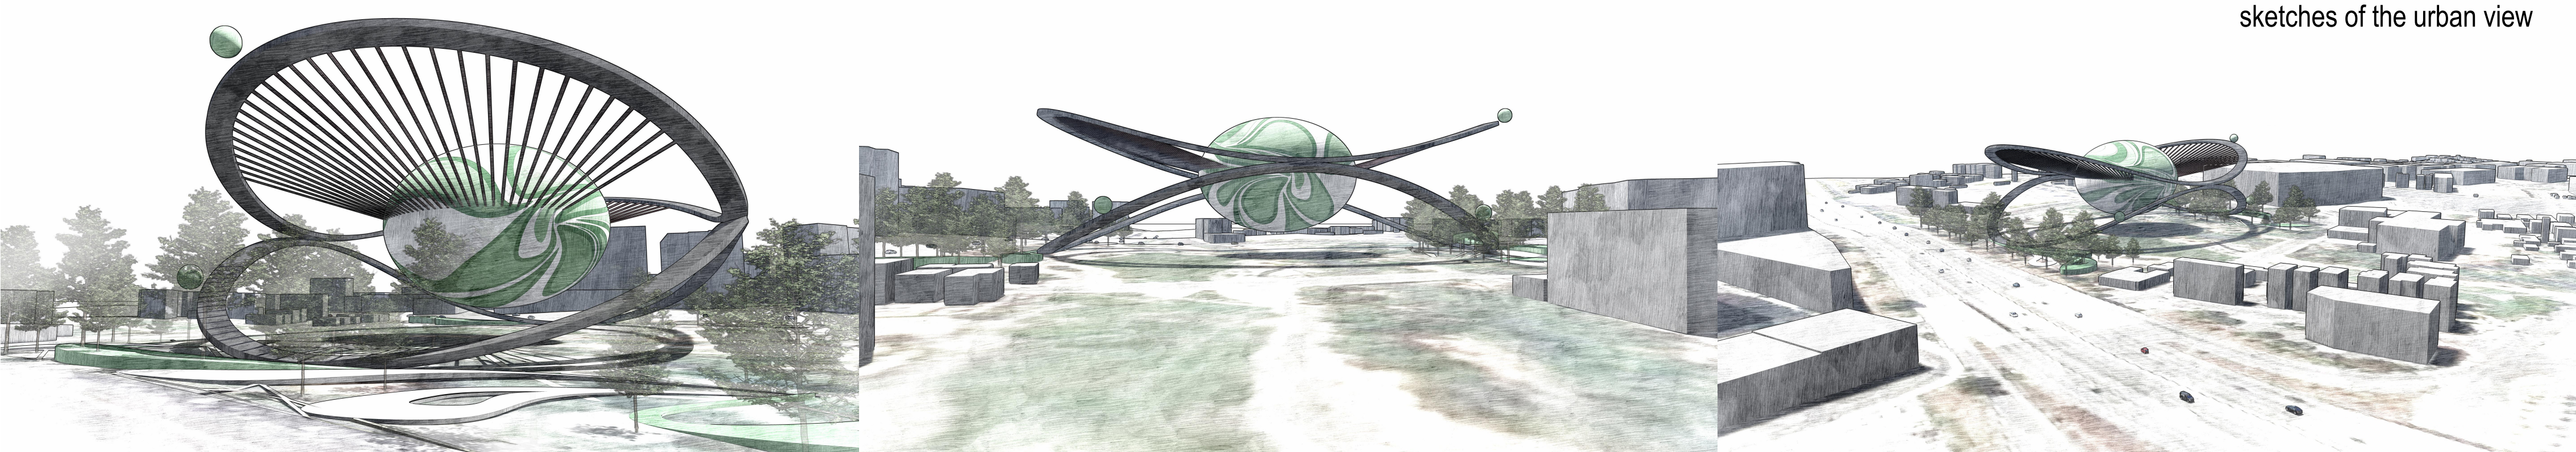

elevator sphere *like a cable car*

curved solar panels

landscape green area *open air museum*

building

energie

elevator start point

elevator start point

bioreactive facade with algae - glowing at night

biogas

high-quality product for food or pharmaceutical industry

flying sphere

photosynthesis

materials
concrete
steel
glas

idea sketch

building

elevator start point

energie

elevator start point

*open air museum
landscape green area*

sketches of the urban view

Silicon Valley

A magical landmark for a magical place

rendering

front view

sitemap

- ① sap center
- ② landscape architecture
- open air museum
- ③ landscape architecture
- open air museum
- ④ design
- museum
- flying sphere
- max height 200 feet
- ④.1 supporting structure
- ④.2 elevator sphere
- ⑤ guadalupe river
- ⑥ site activations