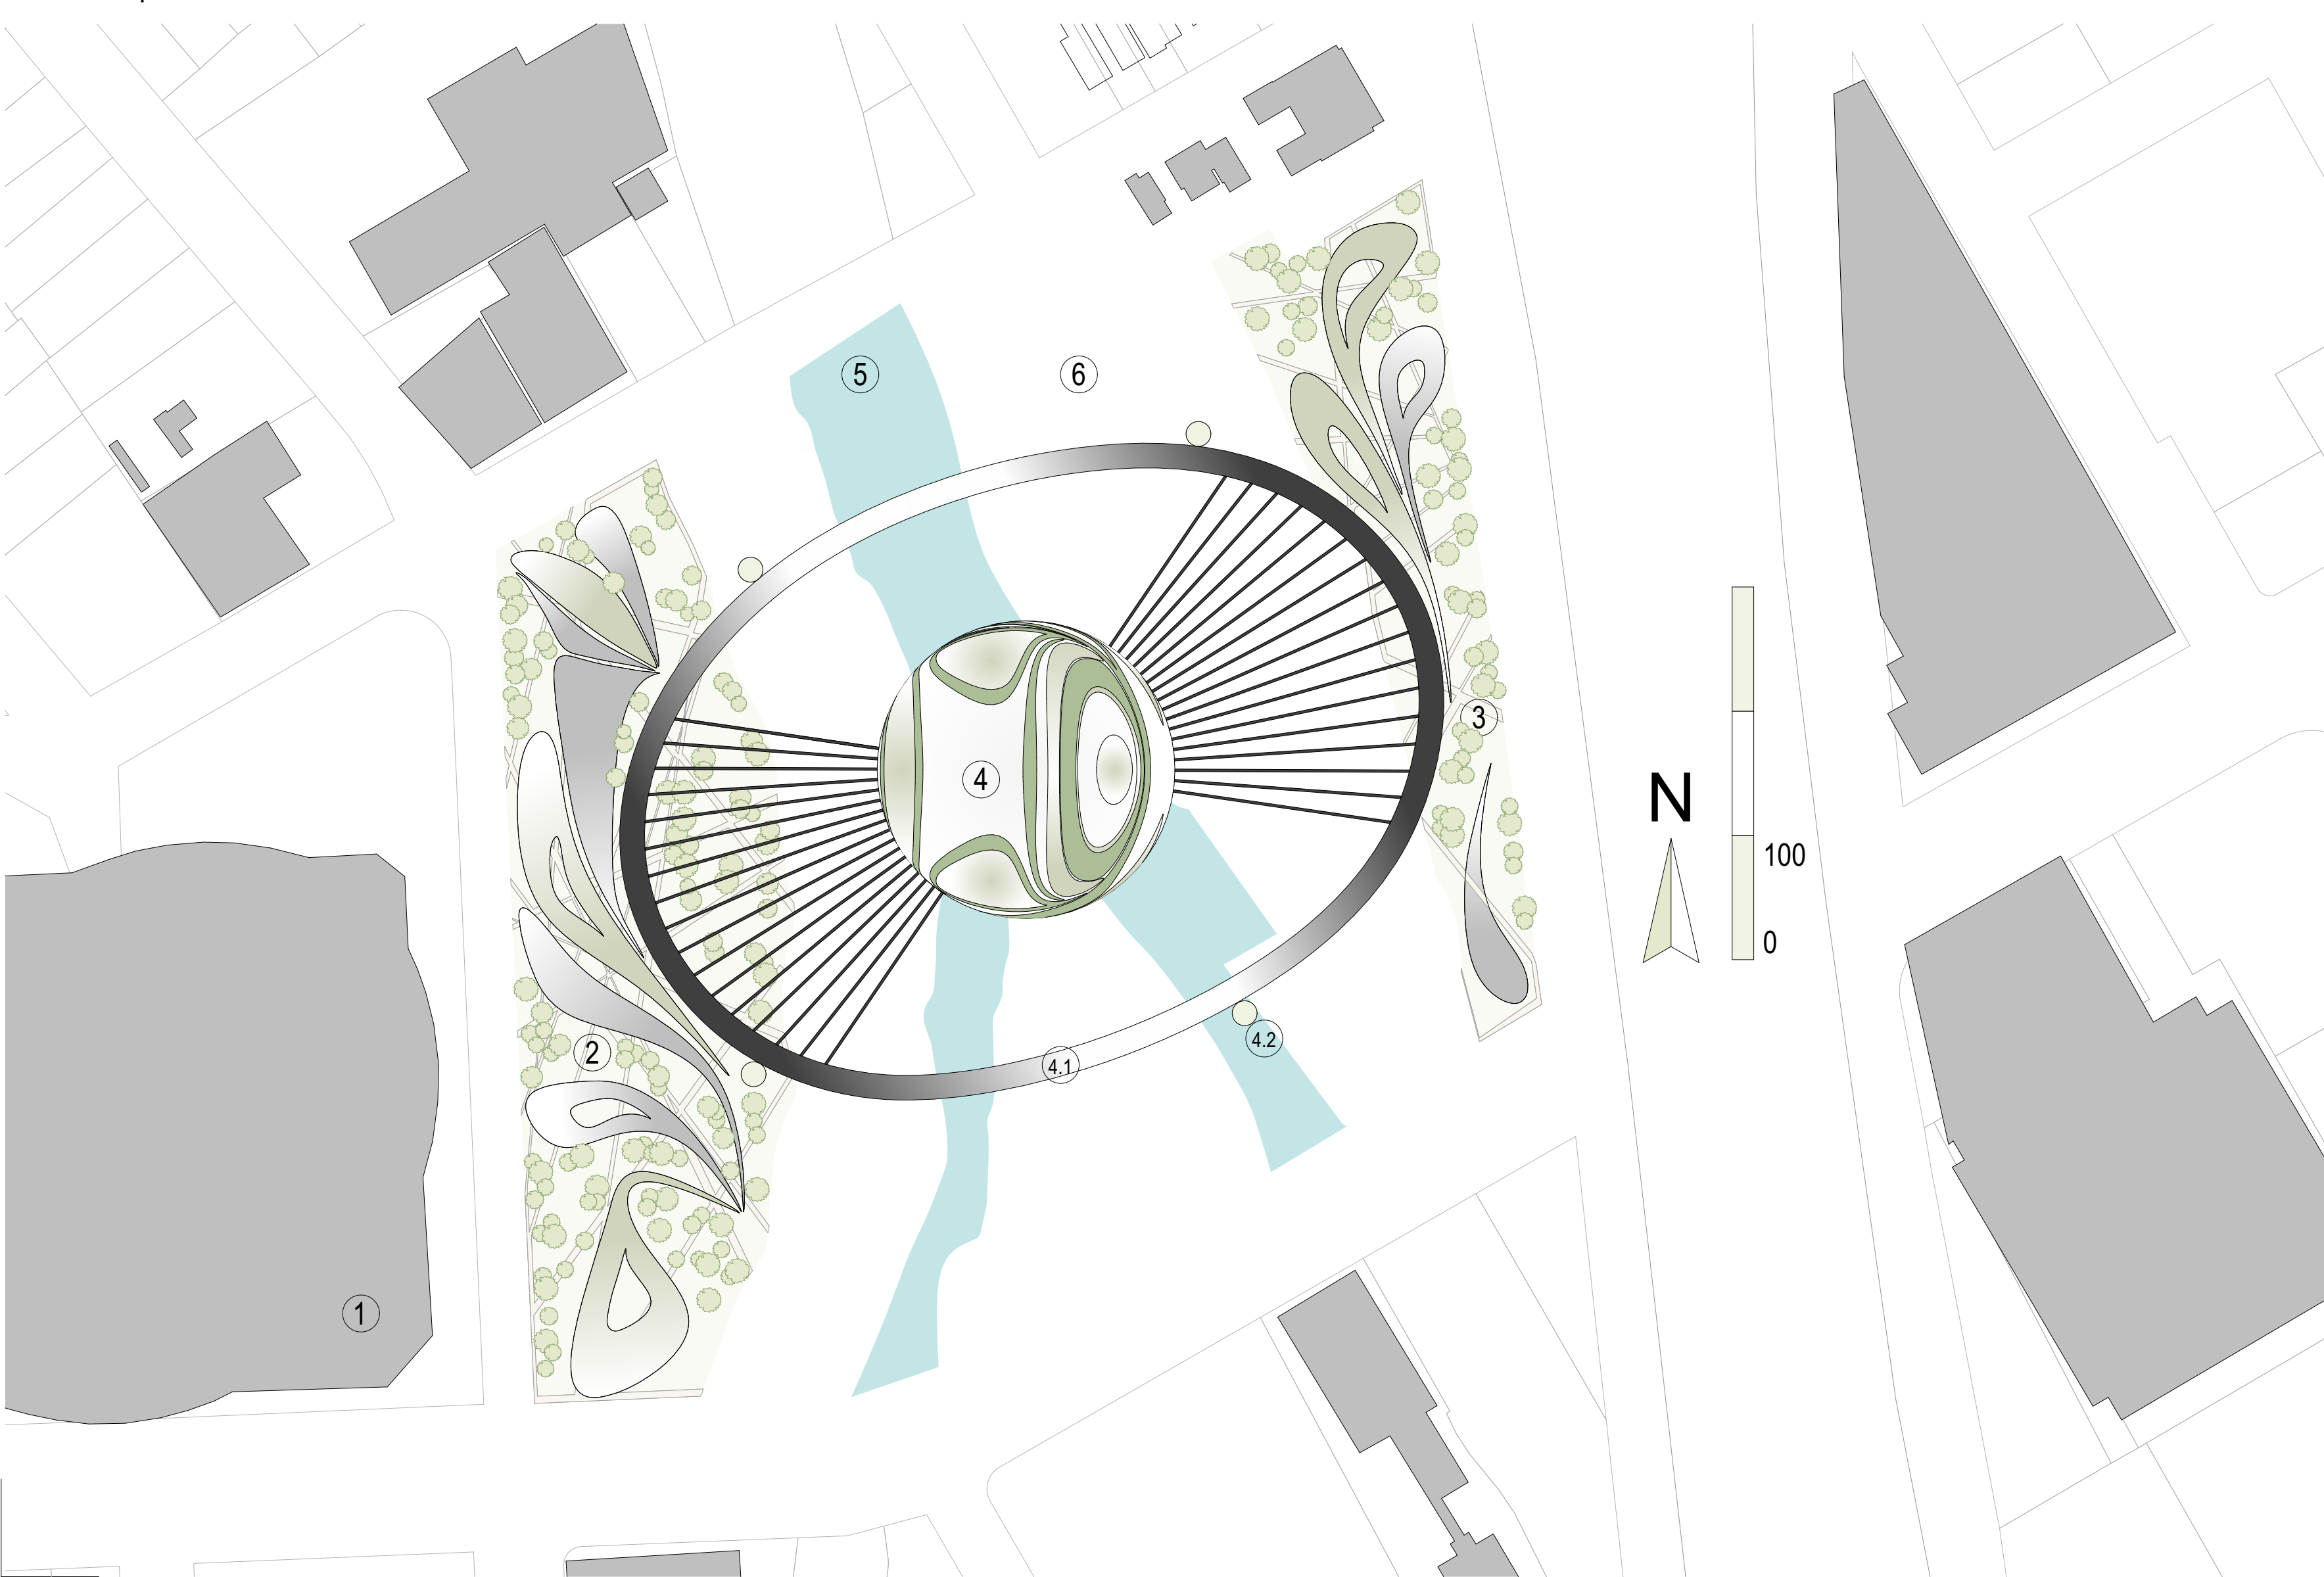

energie

elevator start point

*open air museum
landscape green area*

sketches of the urban view

Silicon Valley

A magical landmark for a magical place

rendering

front view

sitemap

- ① sap center
- ② landscape architecture
- open air museum
- ③ landscape architecture
- open air museum
- ④ design
- museum
- flying sphere
- max height 200 feet
- ④.1 supporting structure
- ④.2 elevator sphere
- ⑤ guadalupe river
- ⑥ site activations