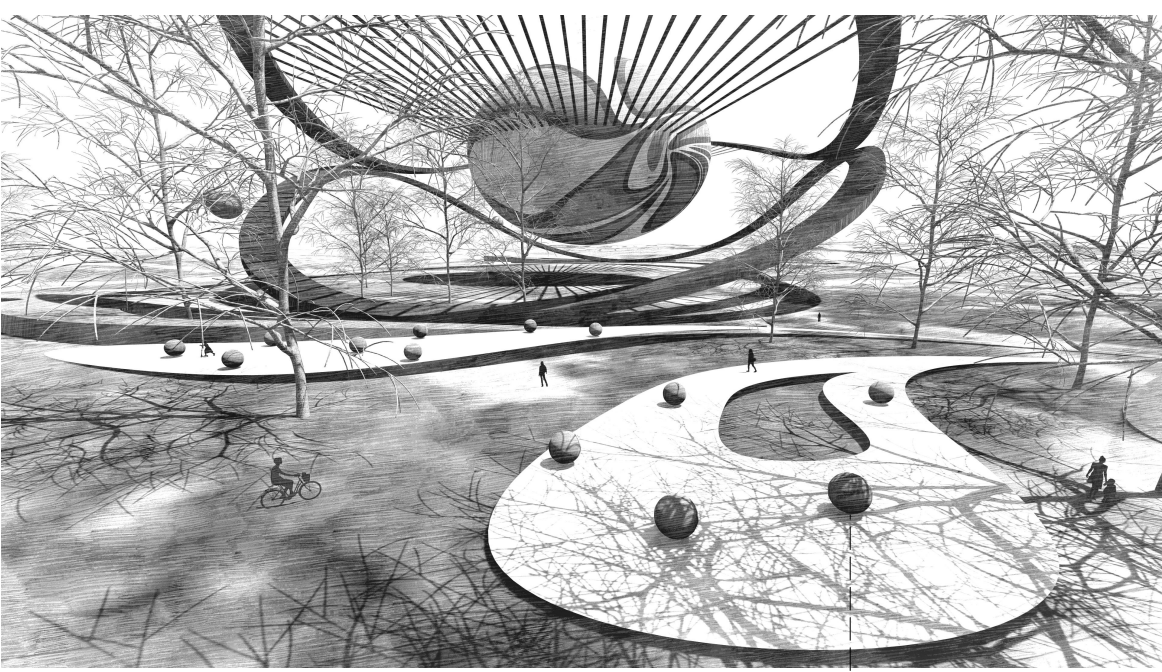

Silicon Valley

A magical landmark for a magical place

rendering

sketches of the urban view

open air museum - landscape architecture

*Tiny spheres
The spheres are representing the companies in silicon valley.
They are made of concrete or glass*

elevator sphere *like a cable car*

curved solar panels

landscape green area *open air museum*

building

energie

elevator start point

elevator start point

bioreactive facade with algae - glowing at night

energie

elevator start point

*open air museum
landscape green area*

sketches of the urban view

Silicon Valley

A magical landmark for a magical place

rendering

front view

sitemap

- ① sap center
- ② landscape architecture
- open air museum
- ③ landscape architecture
- open air museum
- ④ design
- museum
- flying sphere
- max height 200 feet
- ④.1 supporting structure
- ④.2 elevator sphere
- ⑤ guadalupe river
- ⑥ site activations