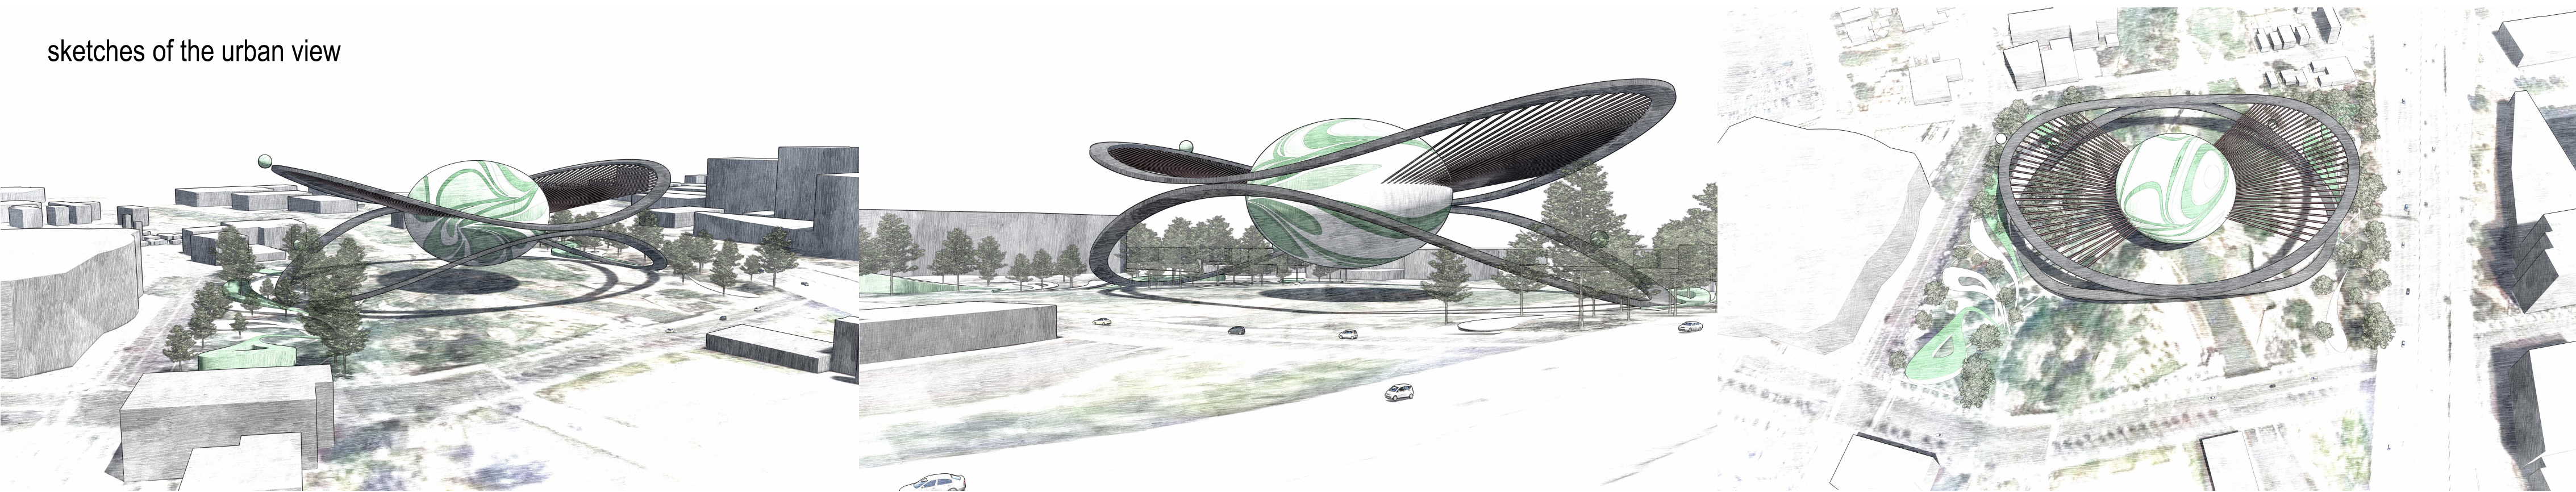

Silicon Valley

A magical landmark for a magical place

rendering

sketches of the urban view

open air museum - landscape architecture

*Tiny spheres
The spheres are representing the companies in silicon valley.
They are made of concrete or glass*

elevator sphere *like a cable car*

curved solar panels

landscape green area *open air museum*

building

energie

elevator start point

elevator start point

bioreactive facade with algae - glowing at night

energie

elevator start point

*open air museum
landscape green area*

sketches of the urban view

Silicon Valley

A magical landmark for a magical place

rendering

front view

sitemap

- ① sap center
- ② landscape architecture
- open air museum
- ③ landscape architecture
- open air museum
- ④ design
- museum
- flying sphere
- max height 200 feet
- ④.1 supporting structure
- ④.2 elevator sphere
- ⑤ guadalupe river
- ⑥ site activations