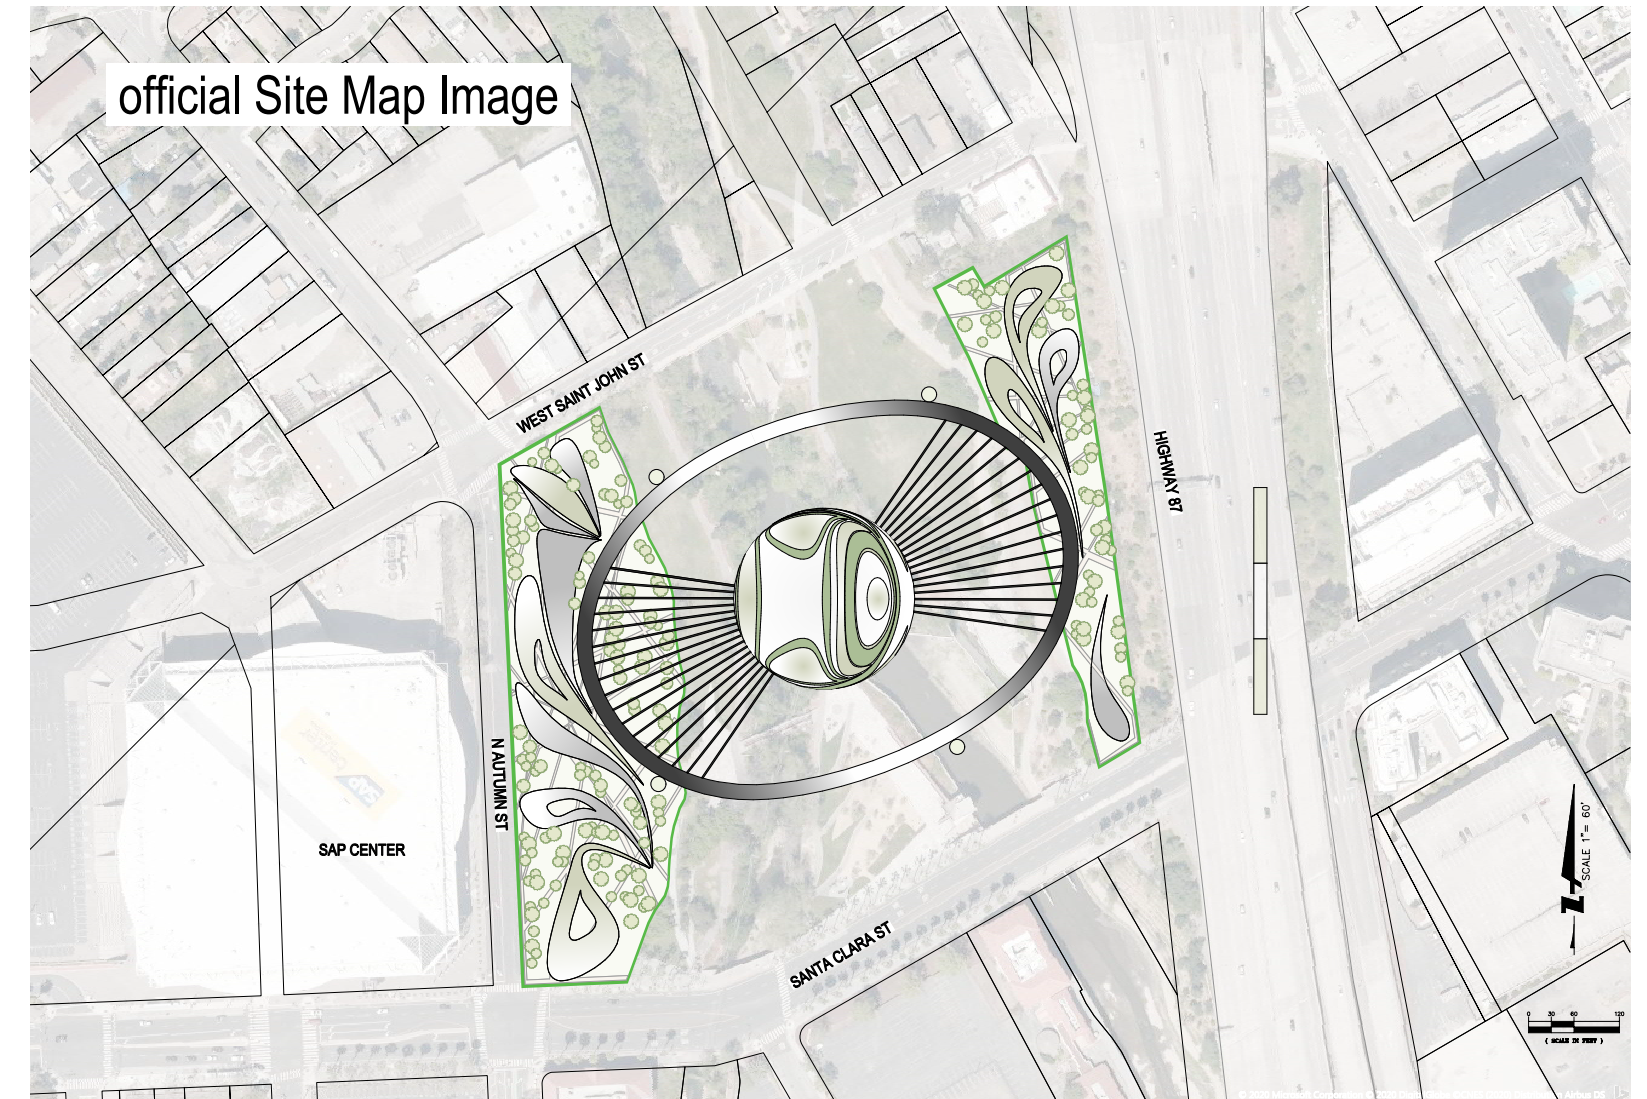

Silicon Valley

A magical landmark for a magical place

rendering

sketches of the urban view

open air museum - landscape architecture

*Tiny spheres
The spheres are representing the companies in silicon valley.
They are made of concrete or glass*

elevator sphere *like a cable car*

curved solar panels

landscape green area *open air museum*

building

energie

elevator start point

elevator start point

bioreactive facade with algae - glowing at night

energie

elevator start point

*open air museum
landscape green area*

sketches of the urban view

Silicon Valley

A magical landmark for a magical place

rendering

front view

sitemap

- ① sap center
- ② landscape architecture
- open air museum
- ③ landscape architecture
- open air museum
- ④ design
- museum
- flying sphere
- max height 200 feet
- ④.1 supporting structure
- ④.2 elevator sphere
- ⑤ guadalupe river
- ⑥ site activations