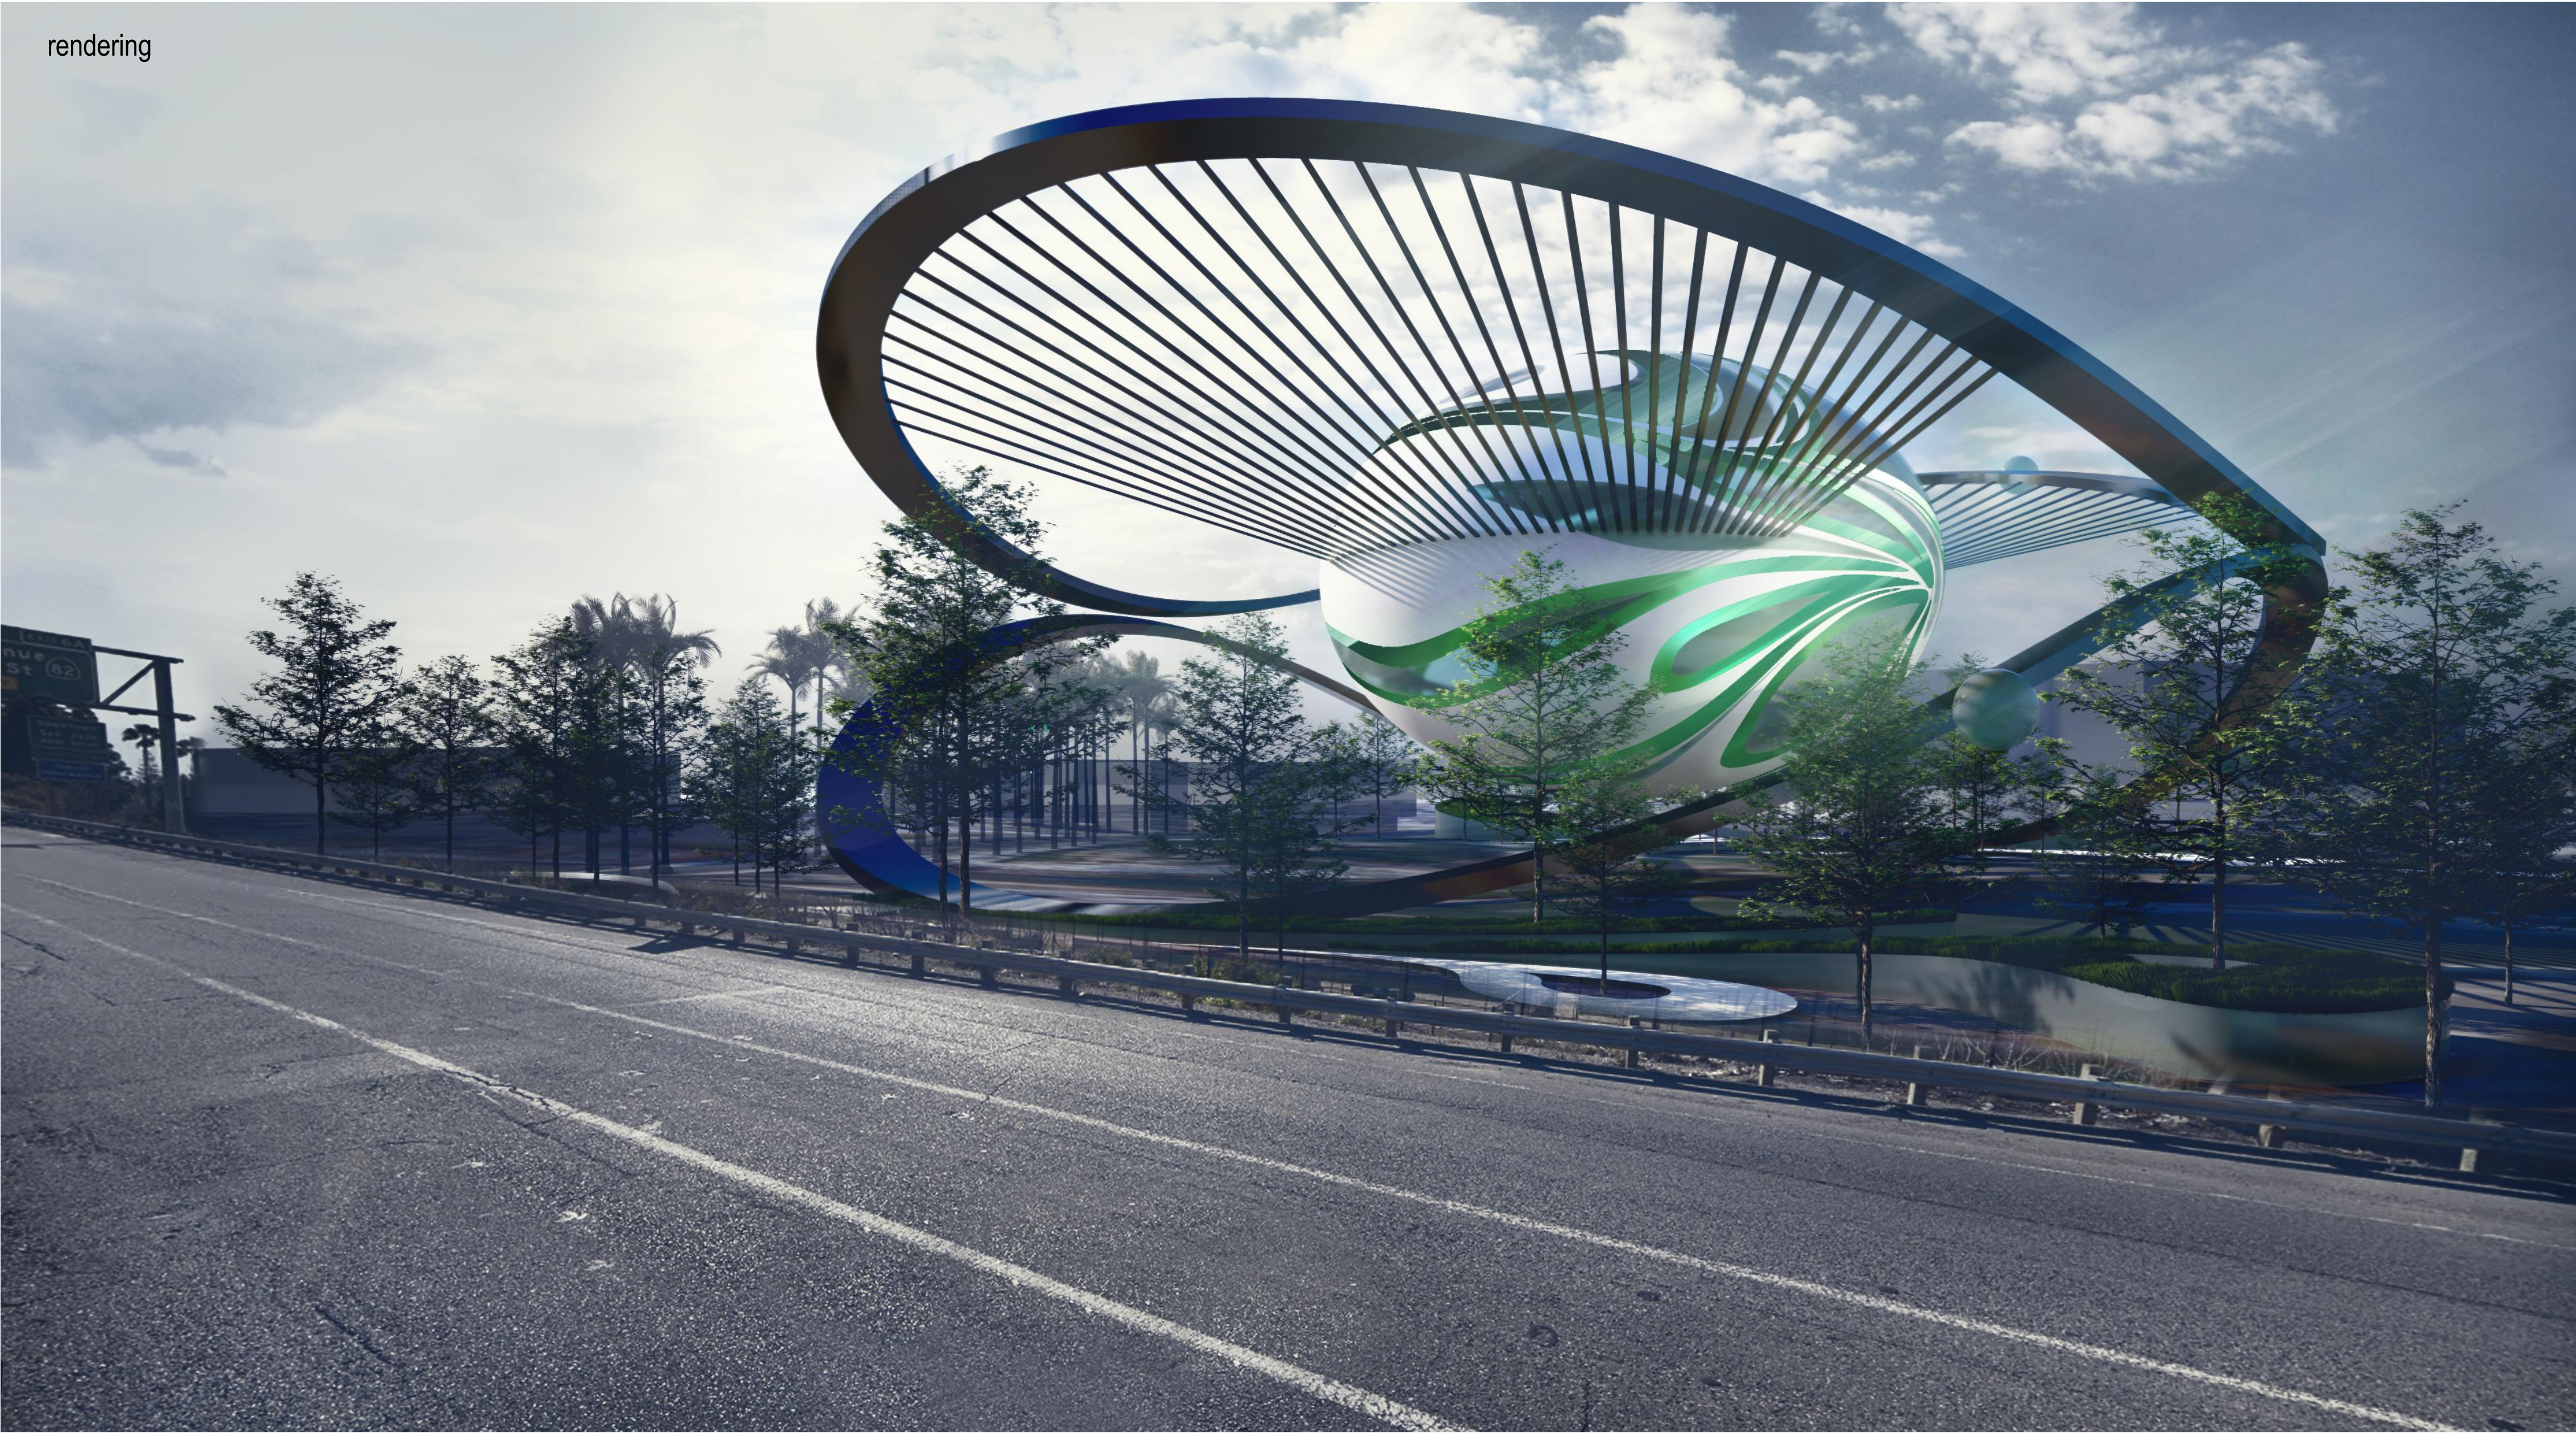

elevator sphere *like a cable car*

curved solar panels

landscape green area *open air museum*

building

energie

elevator start point

elevator start point

bioreactive facade with algae - glowing at night

energie

elevator start point

*open air museum
landscape green area*

sketches of the urban view

Silicon Valley

A magical landmark for a magical place

rendering

front view

sitemap

- ① sap center
- ② landscape architecture
- open air museum
- ③ landscape architecture
- open air museum
- ④ design
- museum
- flying sphere
- max height 200 feet
- ④.1 supporting structure
- ④.2 elevator sphere
- ⑤ guadalupe river
- ⑥ site activations