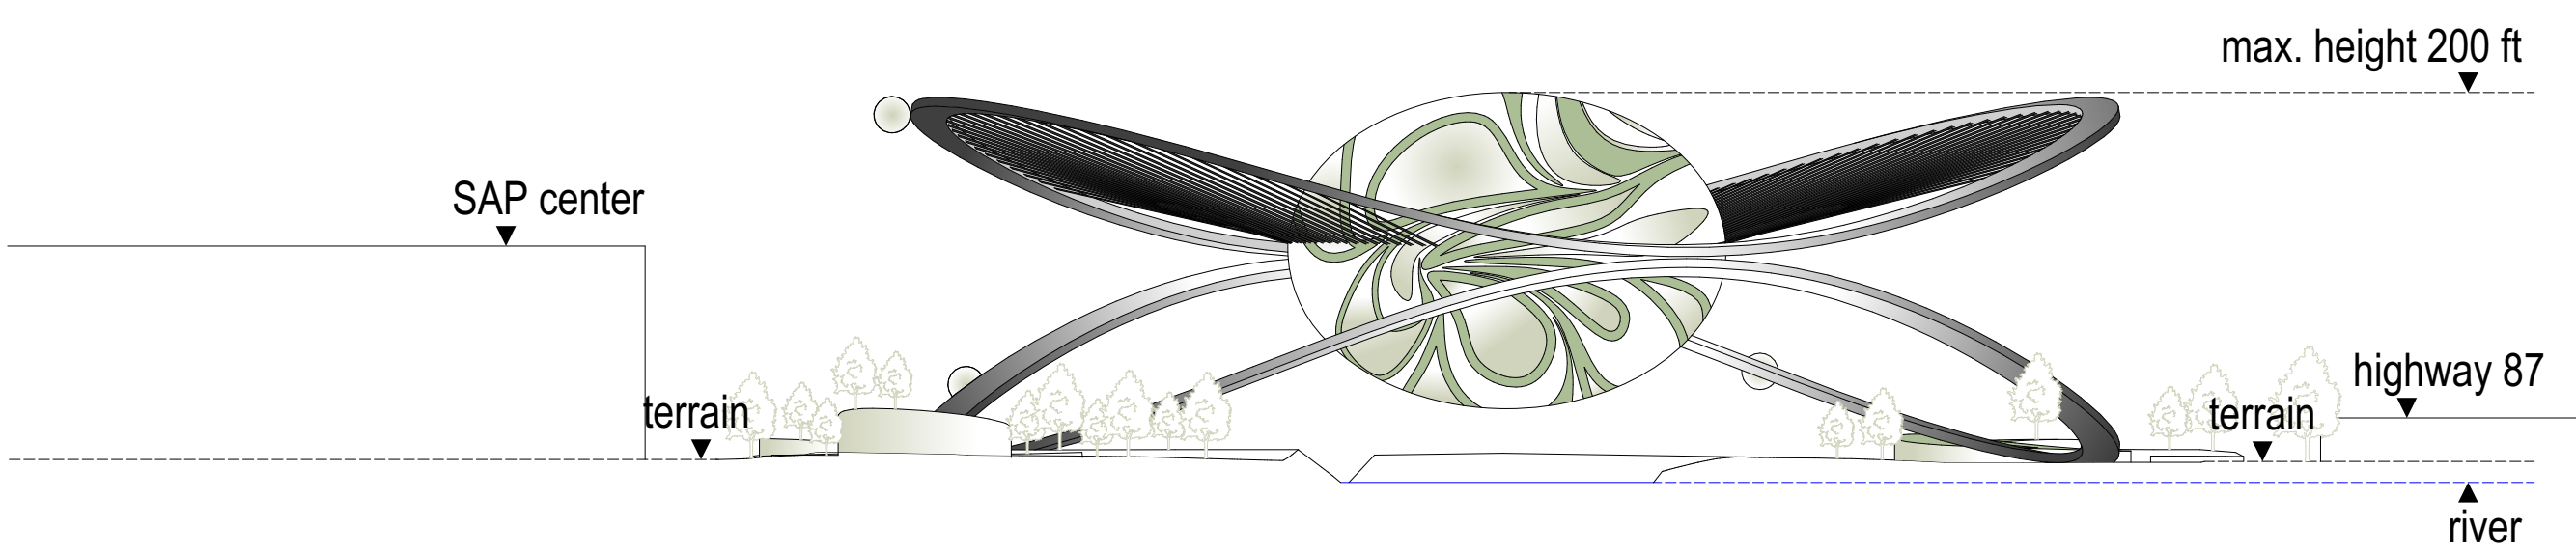

energie

elevator start point

*open air museum
landscape green area*

sketches of the urban view

Silicon Valley

A magical landmark for a magical place

rendering

front view

sitemap

- ① sap center
- ② landscape architecture
- open air museum
- ③ landscape architecture
- open air museum
- ④ design
- museum
- flying sphere
- max height 200 feet
- ④.1 supporting structure
- ④.2 elevator sphere
- ⑤ guadalupe river
- ⑥ site activations