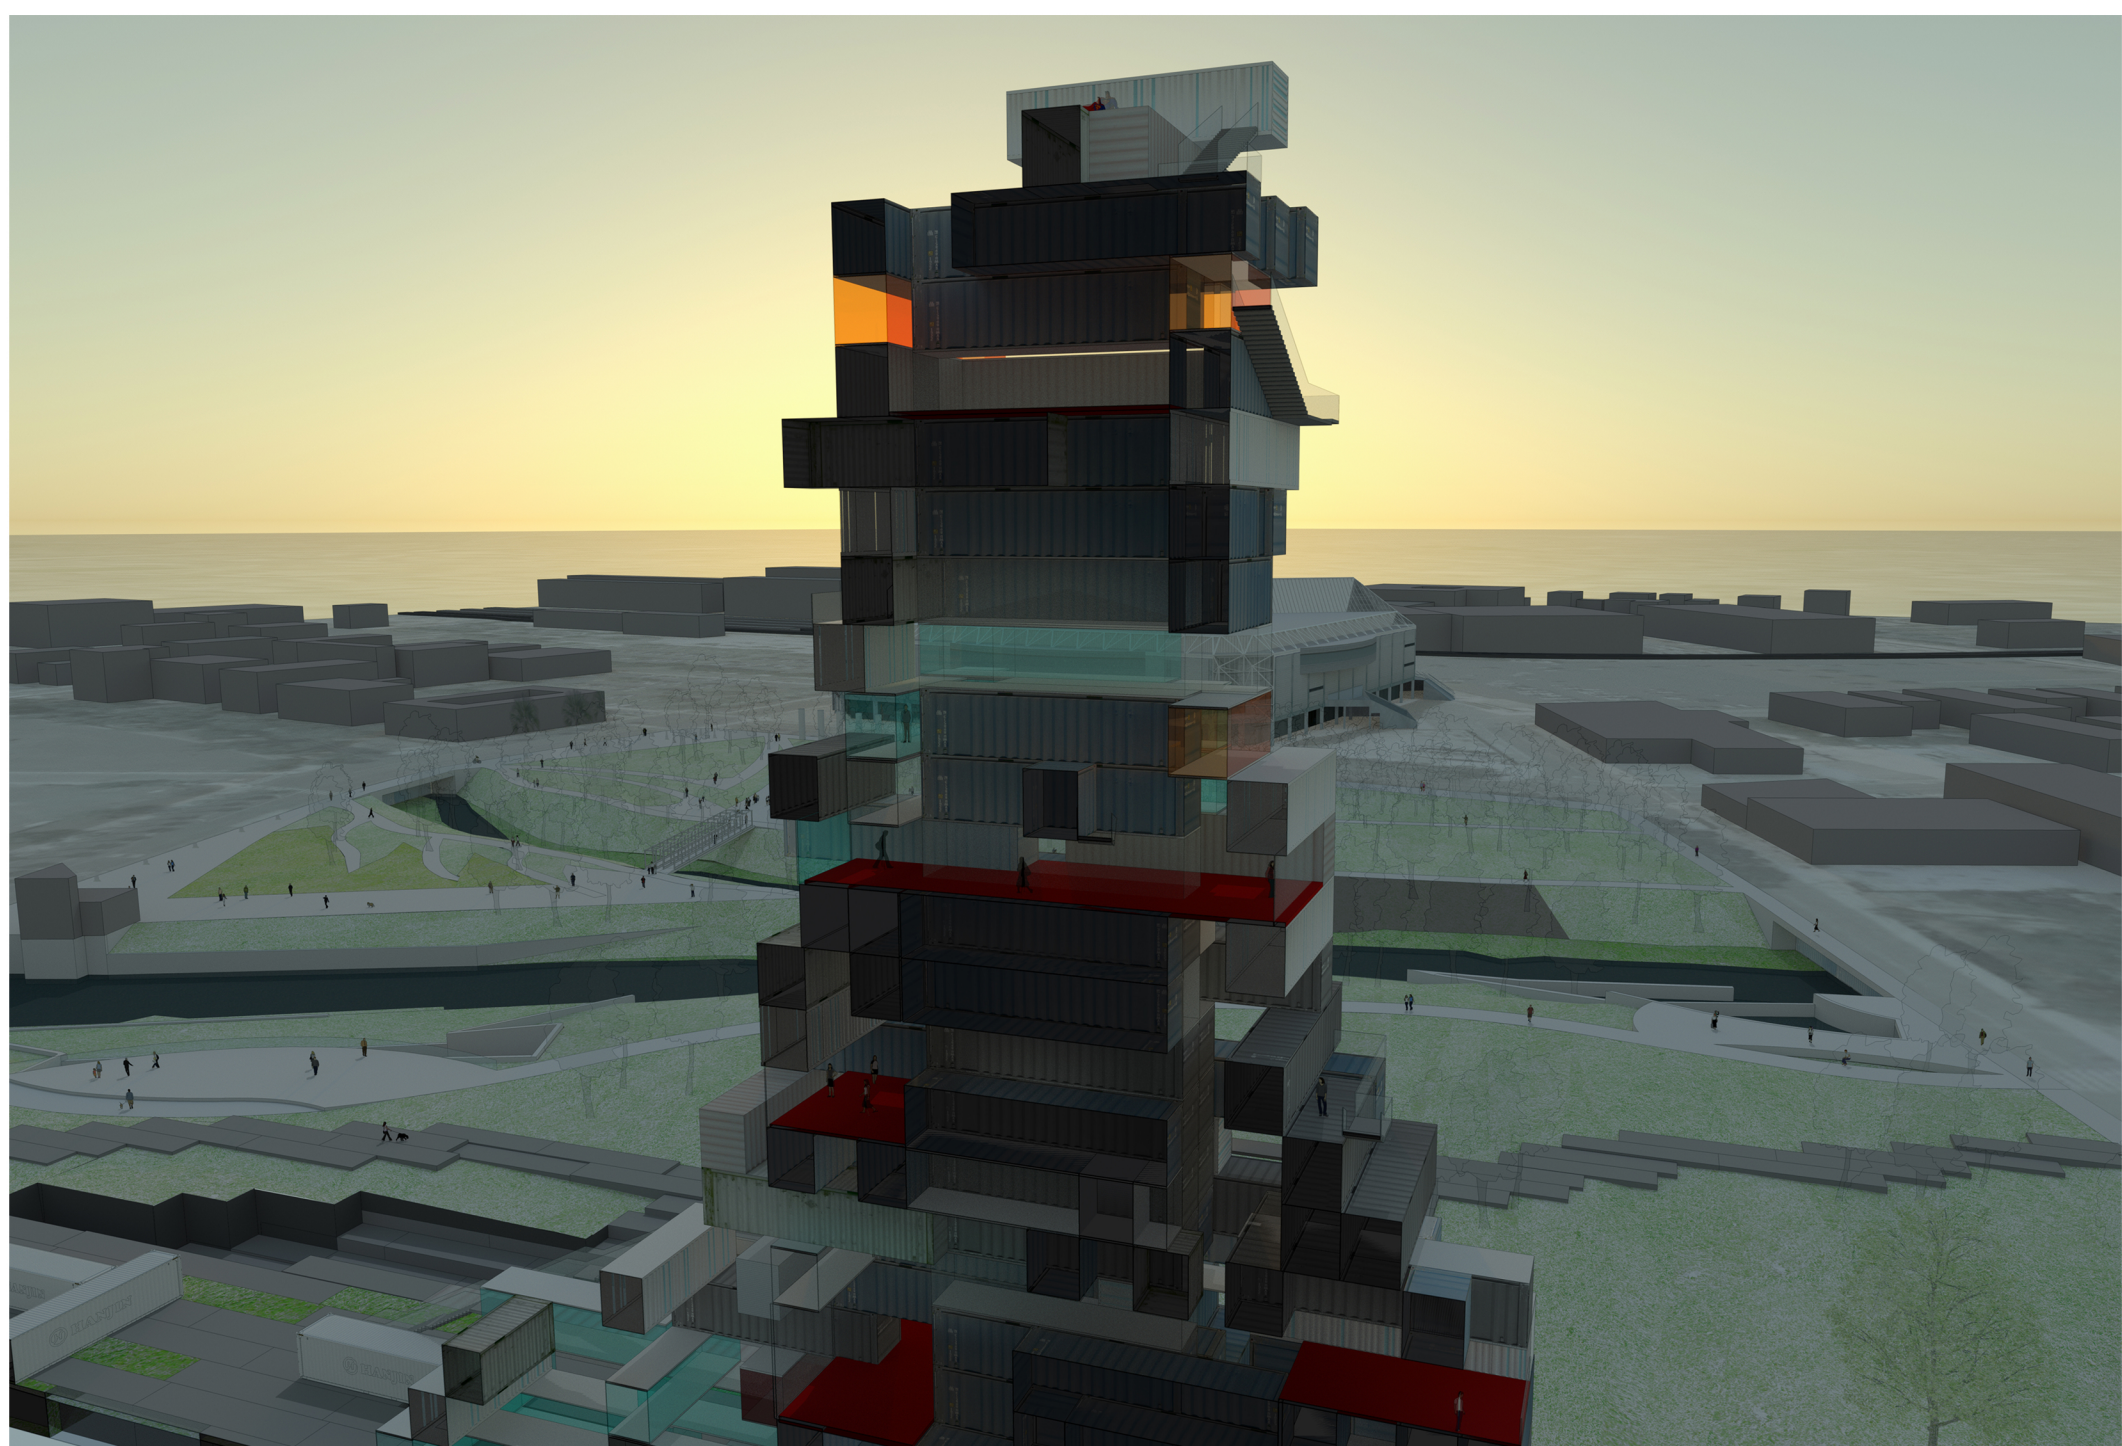

# CO - KNOWLEDGE PLATFORM

Unattainable goals can be achieved thanks to the union of ideas, strengths and enthusiasm. This has happened since the time of ancient civilizations with pyramids, religious buildings, temples and important infrastructures, works that have conveyed great meanings and objectives, dreams, peace and overcoming dark periods such as wars and diseases. A Landmark can confirm the trust of a society in itself continuing to move forward and trying to overcome any kind of crisis that humanity can cope with.

The answer to this competition is:

Create a physical "platform" of knowledge and cooperation, Co-Knowledge.

A three-dimensional square where researchers and personalities of international influence can share the most current needs. It will be an innovative space where you can interact by exchanging valuable and increasingly current information. Co-Knowledge will be a new reference for San Jose, but above all it will be a worldwide physical place of sharing.

The Landmark is simple in shape, it changes over time and is flexible to new needs. It reflects the fast transformations of the contemporary world and its "instability" and "fragility". It is composed of a set of containers taken from different parts of the world stacked one on top of the other like an irregularly shaped pyramid. The Landmark has the same meaning as a pyramid:

- the boulders of the pyramid represent that through the union of many small things great goals can be achieved.
- containers are the contemporary pyramid's boulders. What other mean is so widespread in the world? Bearer of economy and information, an object of exchange employed all over the world.