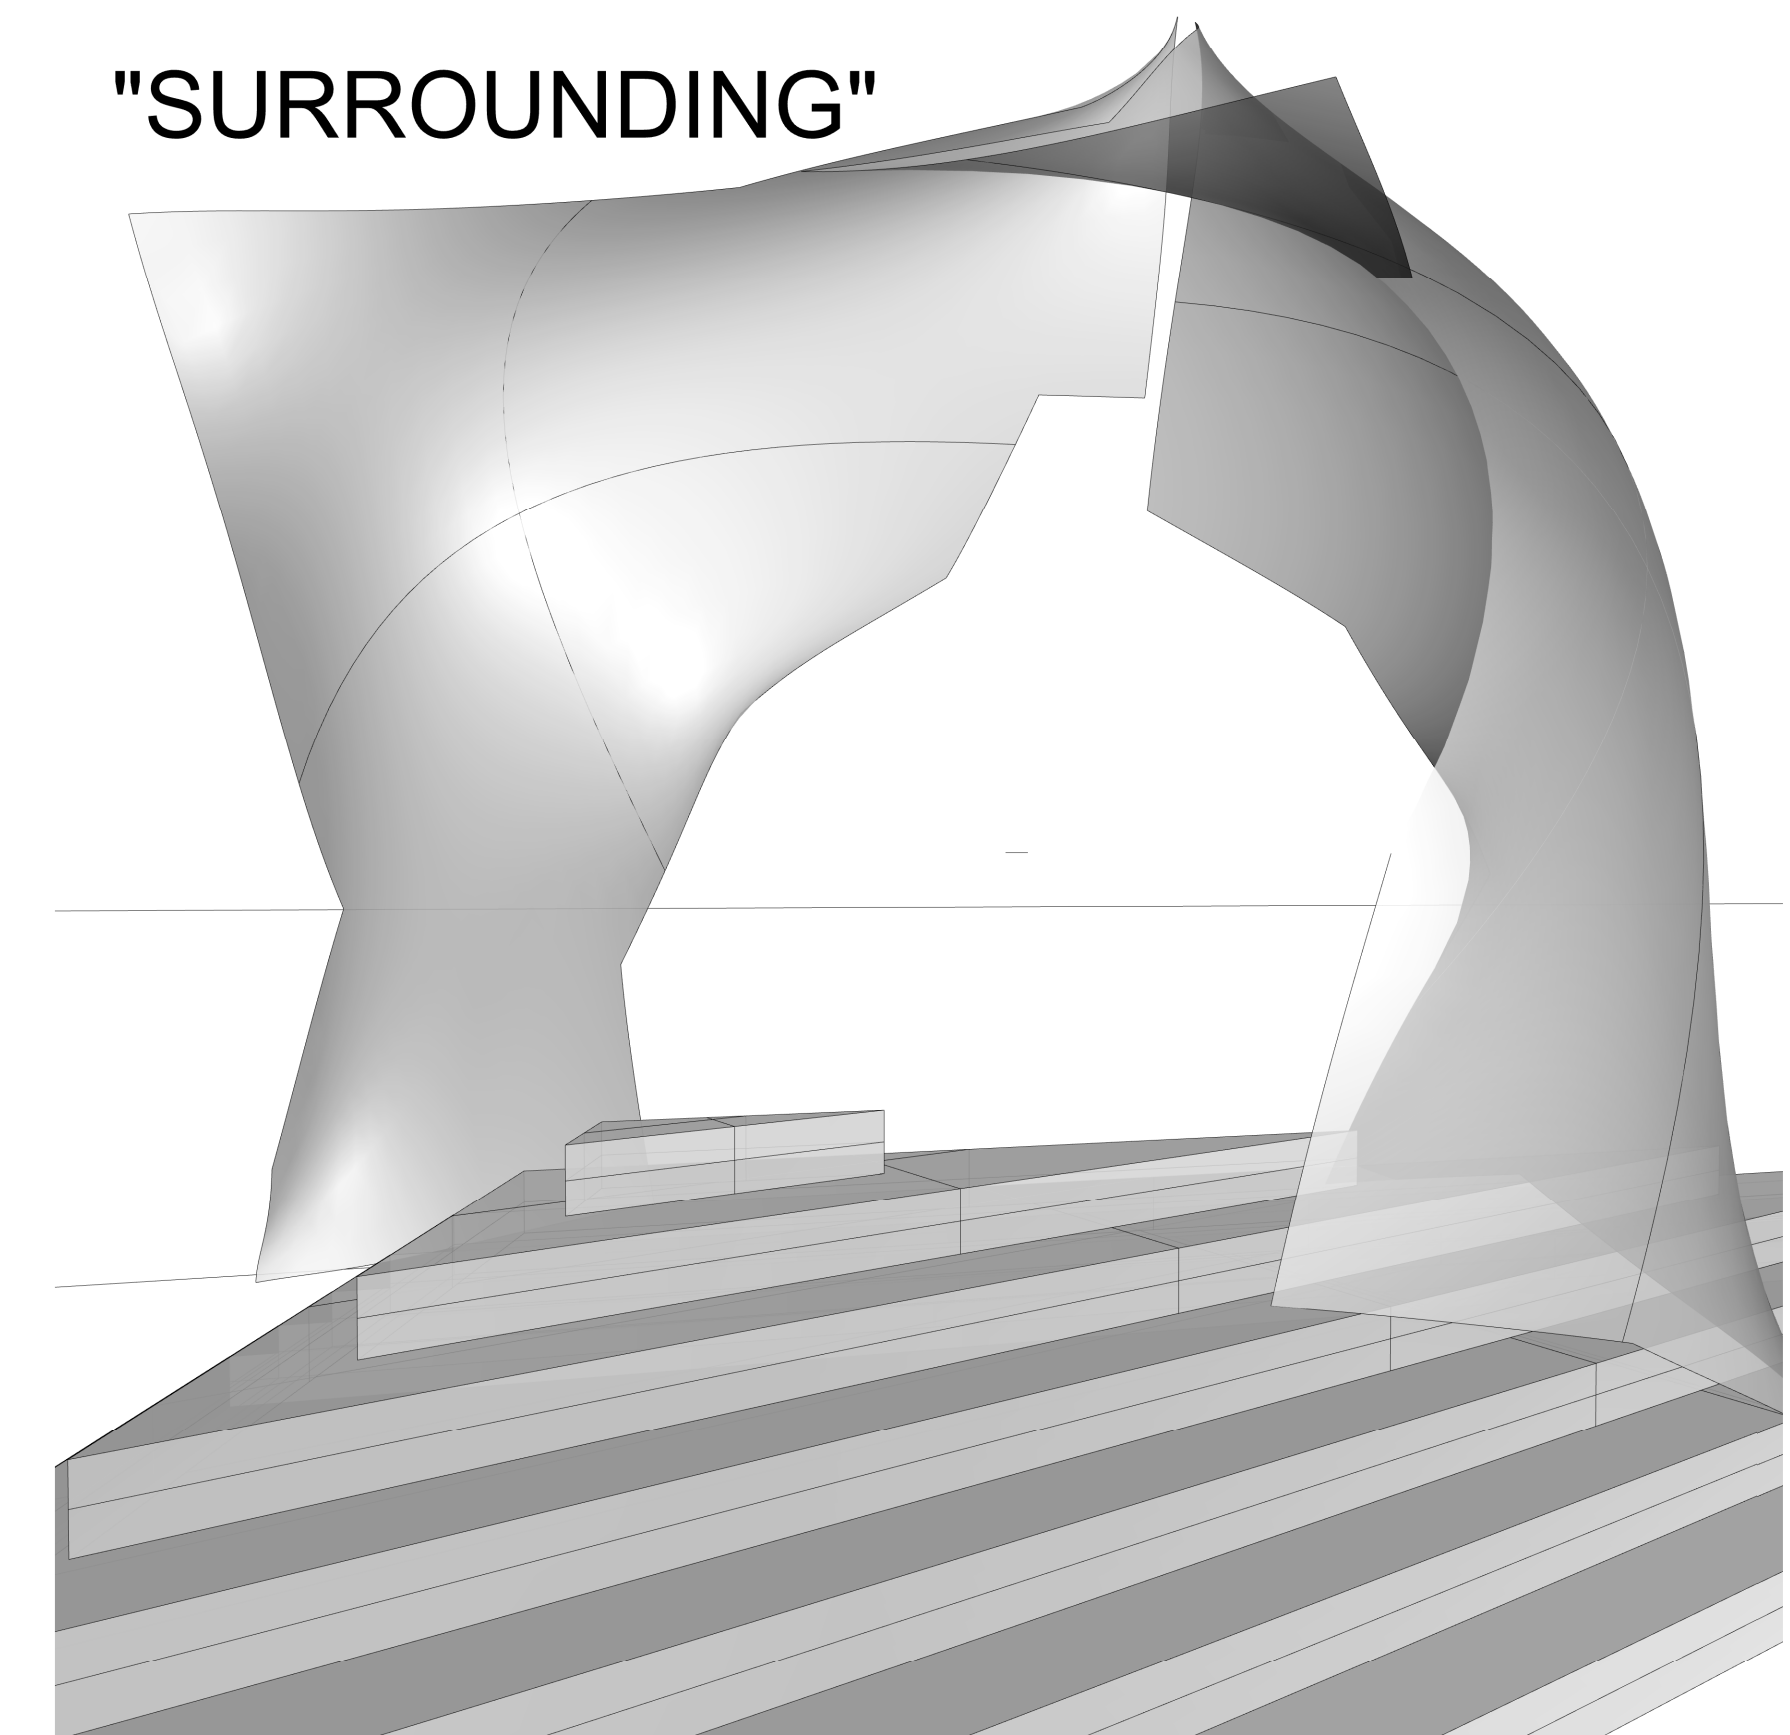

Conceptual Site Plan Studies

Bird's Eye View  
Hardware Observatory

Bird's Eye View  
Confluence

"UNFOLDING"

The panels of "UNFOLDING" will have laser cut sketches reflecting the history of the valley.

Hardware Observatory Elevation

Software & Hardware

"SURROUNDING"

Software Sanctuary

"UNFOLDING"

Hardware Observatory

Conceptual Site Plan

"SURROUNDING"

Software Sanctuary Shell

"SURROUNDING"

Software Sanctuary Shell

Hardware & Software

Confluence

The two sculptures represent the confluence of hardware and software development into a wider "river" which flows around the globe.