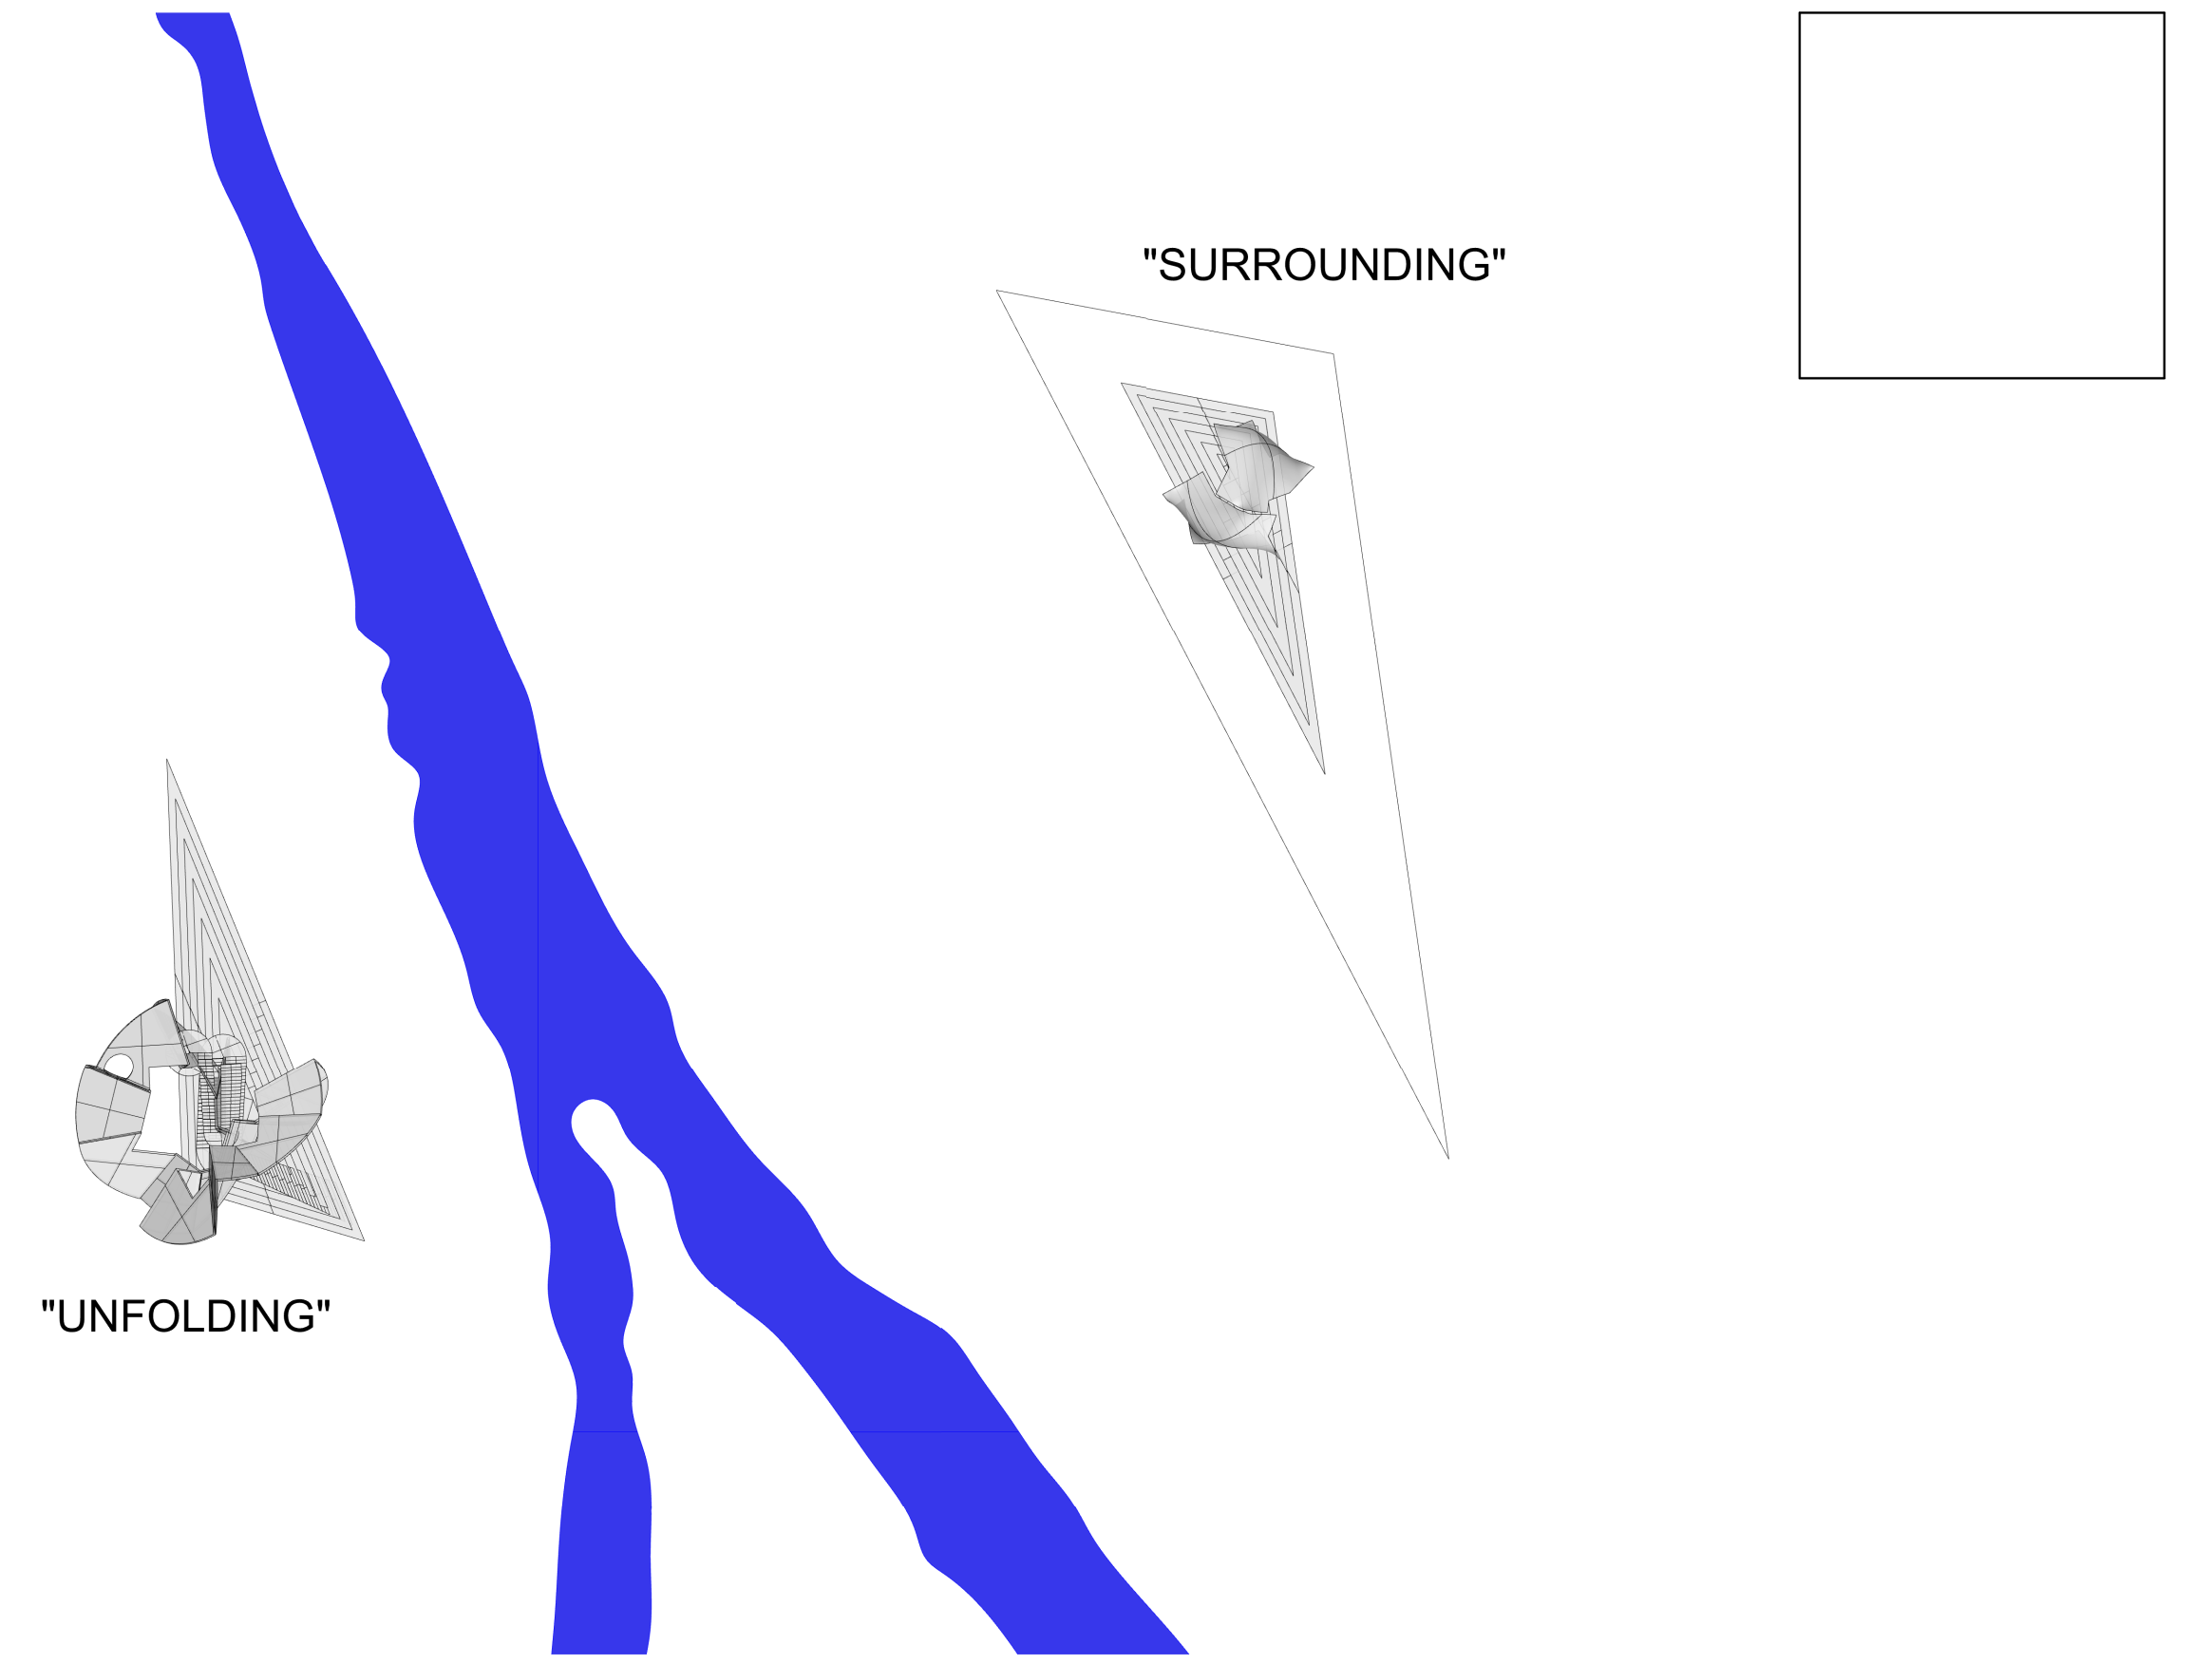

Conceptual Site Plan Studies

Bird's Eye View  
Hardware Observatory

Bird's Eye View  
Confluence

"UNFOLDING"

The panels of "UNFOLDING" will have laser cut sketches reflecting the history of the valley.

Hardware Observatory Elevation

Software & Hardware

"SURROUNDING"

Software Sanctuary

"UNFOLDING"

Hardware Observatory

Conceptual Site Plan

"SURROUNDING"

Software Sanctuary Shell

"SURROUNDING"

Software Sanctuary Shell

Hardware & Software

Confluence

The two sculptures represent the confluence of hardware and software development into a wider "river" which flows around the globe.