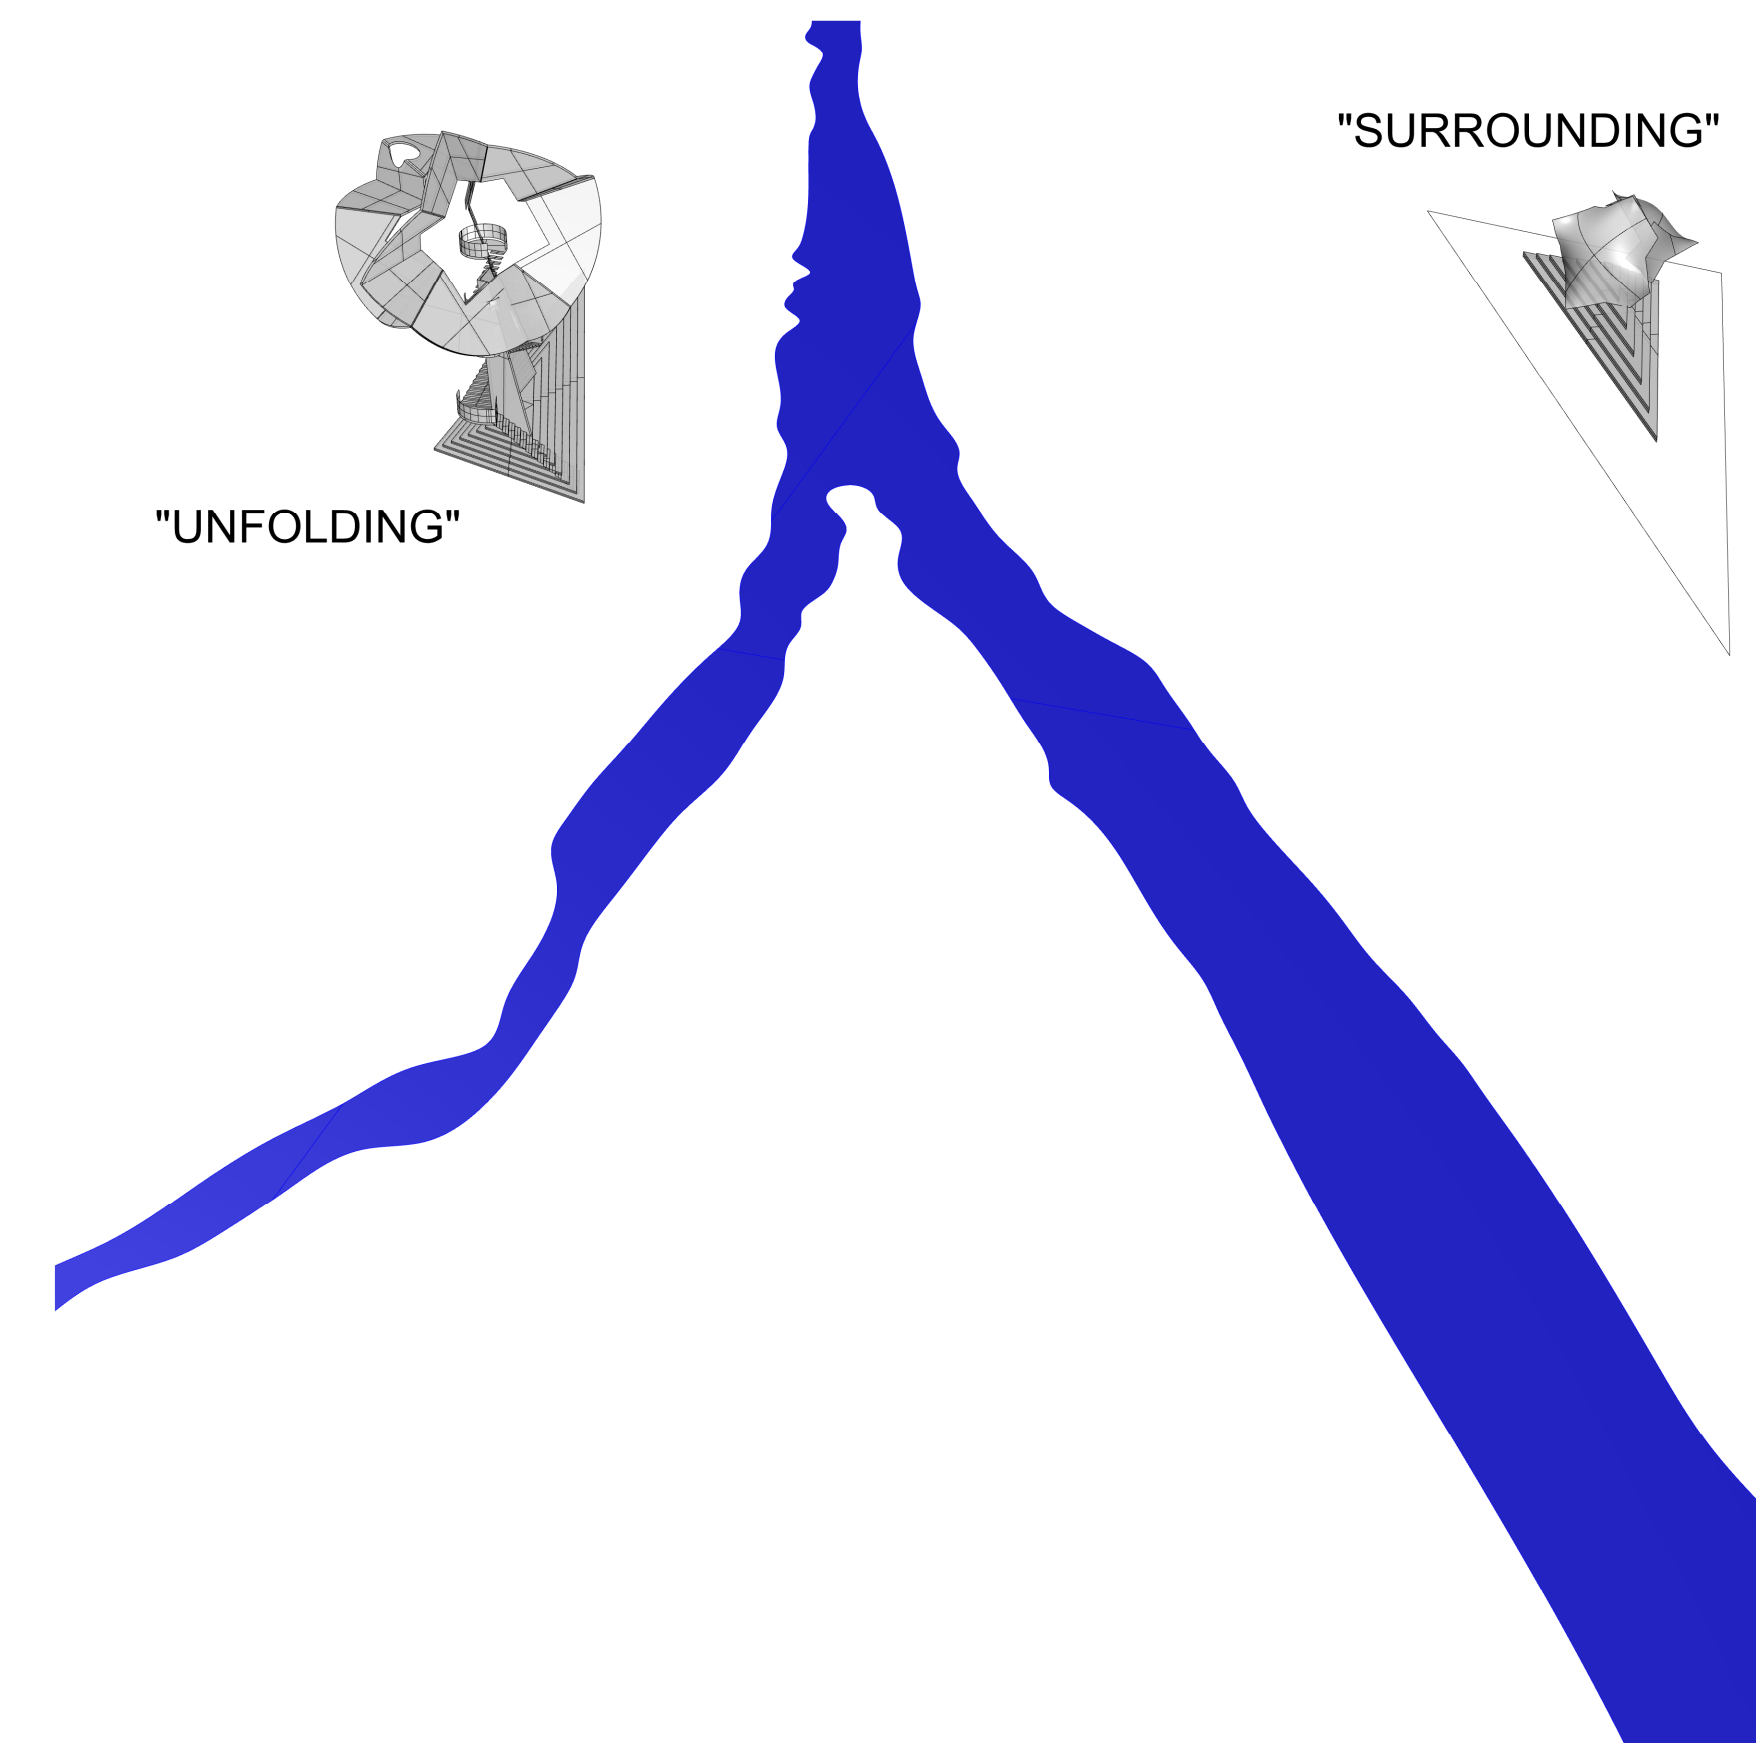

Conceptual Site Plan Studies

Bird's Eye View  
Hardware Observatory

Bird's Eye View  
Confluence

"UNFOLDING"

The panels of "UNFOLDING" will have laser cut sketches reflecting the history of the valley.

Hardware Observatory Elevation

Software & Hardware

"SURROUNDING"

Software Sanctuary

"UNFOLDING"

Hardware Observatory

Conceptual Site Plan

"SURROUNDING"

Software Sanctuary Shell

"SURROUNDING"

Software Sanctuary Shell

Hardware & Software

Confluence

The two sculptures represent the confluence of hardware and software development into a wider "river" which flows around the globe.