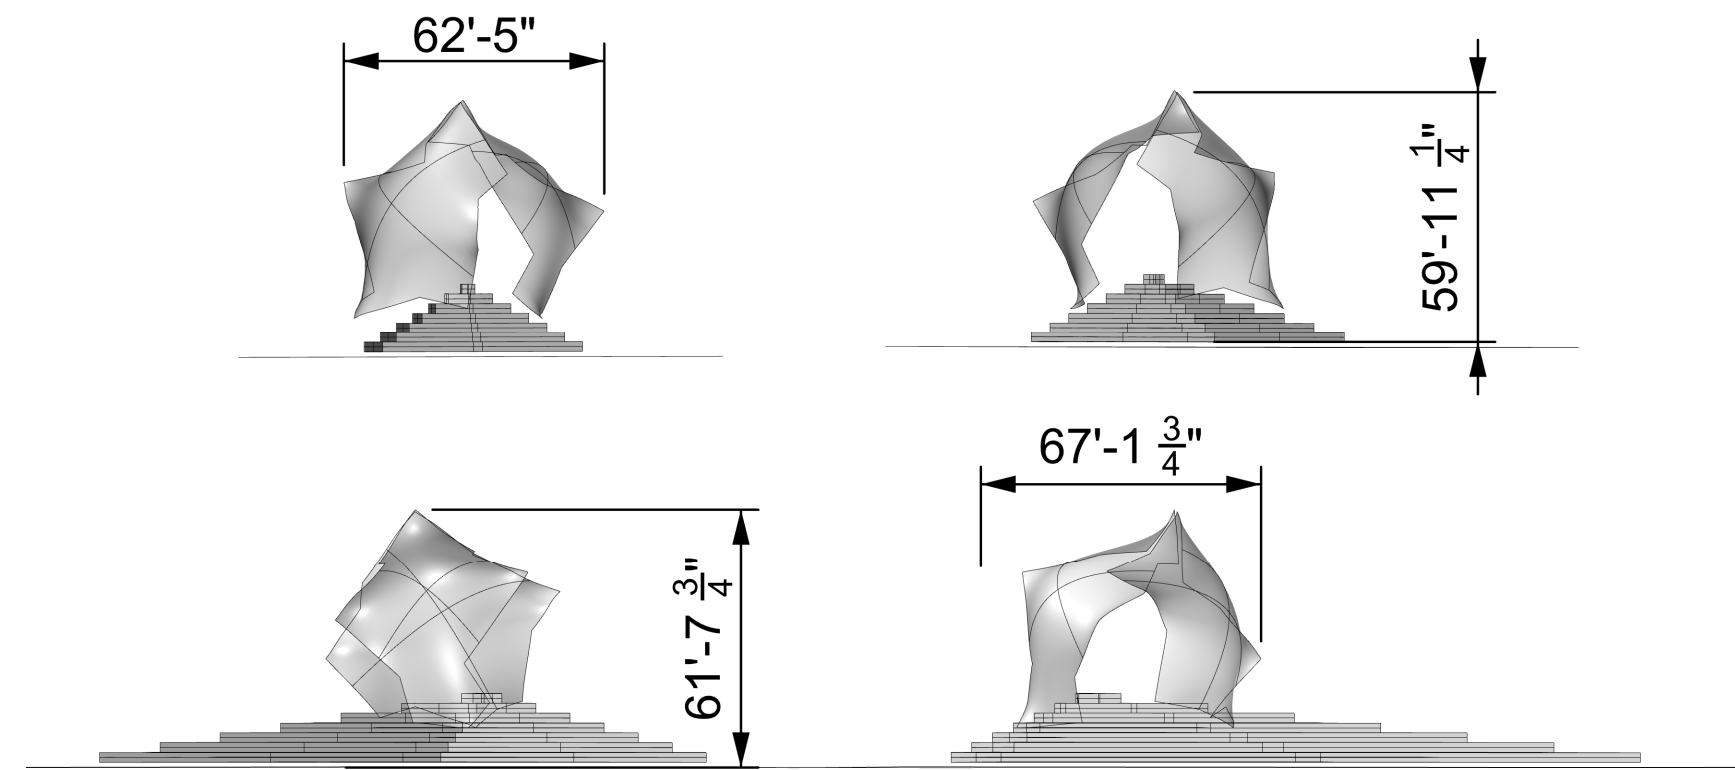

Conceptual Site Plan Studies

Bird's Eye View  
Hardware Observatory

Bird's Eye View  
Confluence

"UNFOLDING"

The panels of "UNFOLDING" will have laser cut sketches reflecting the history of the valley.

Hardware Observatory Elevation

"SURROUNDING"

Software Sanctuary Shell

Hardware & Software

Confluence

The two sculptures represent the confluence of hardware and software development into a wider "river" which flows around the globe.