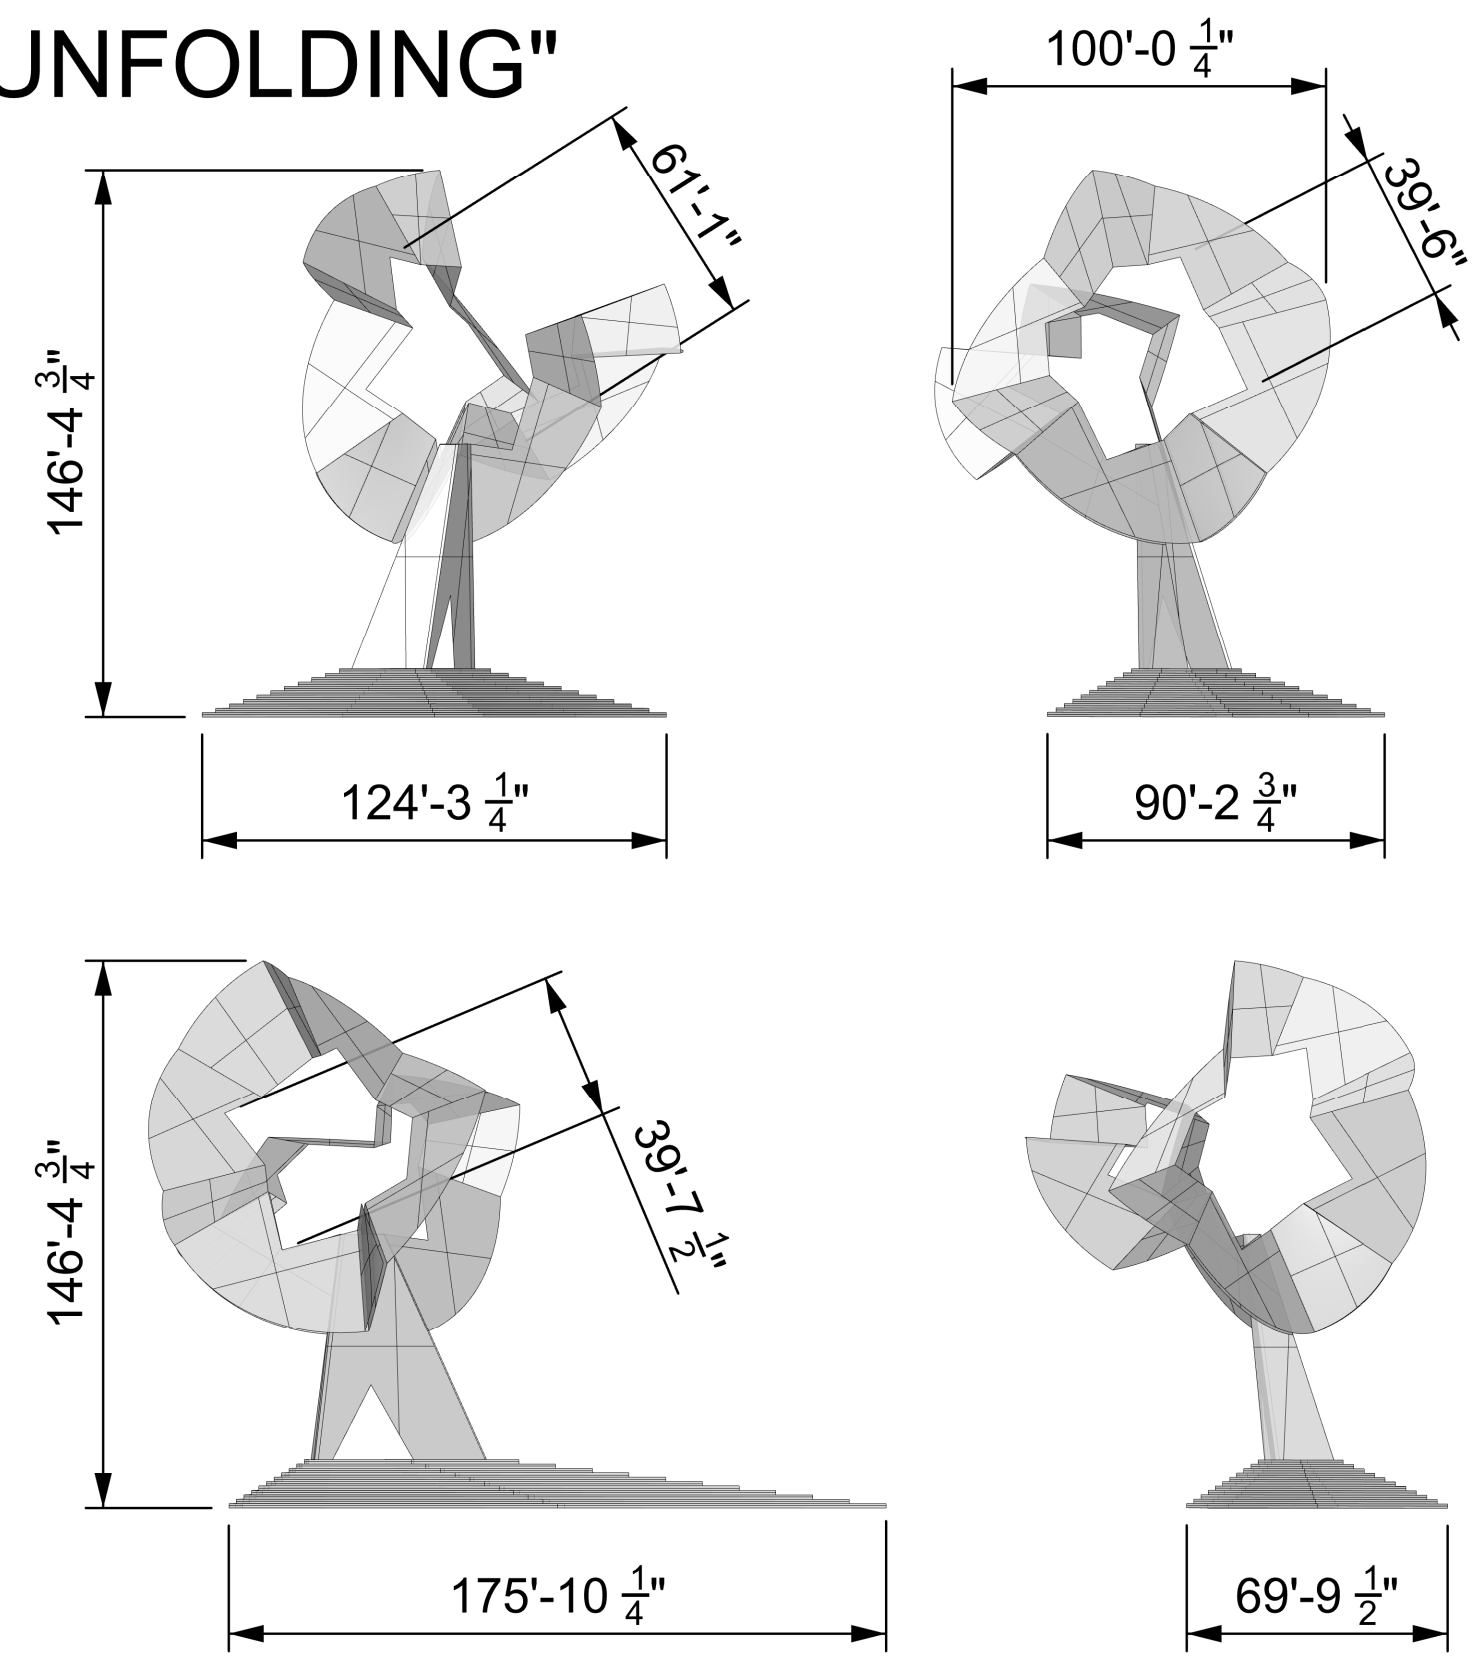

"UNFOLDING"

Hardware Observatory