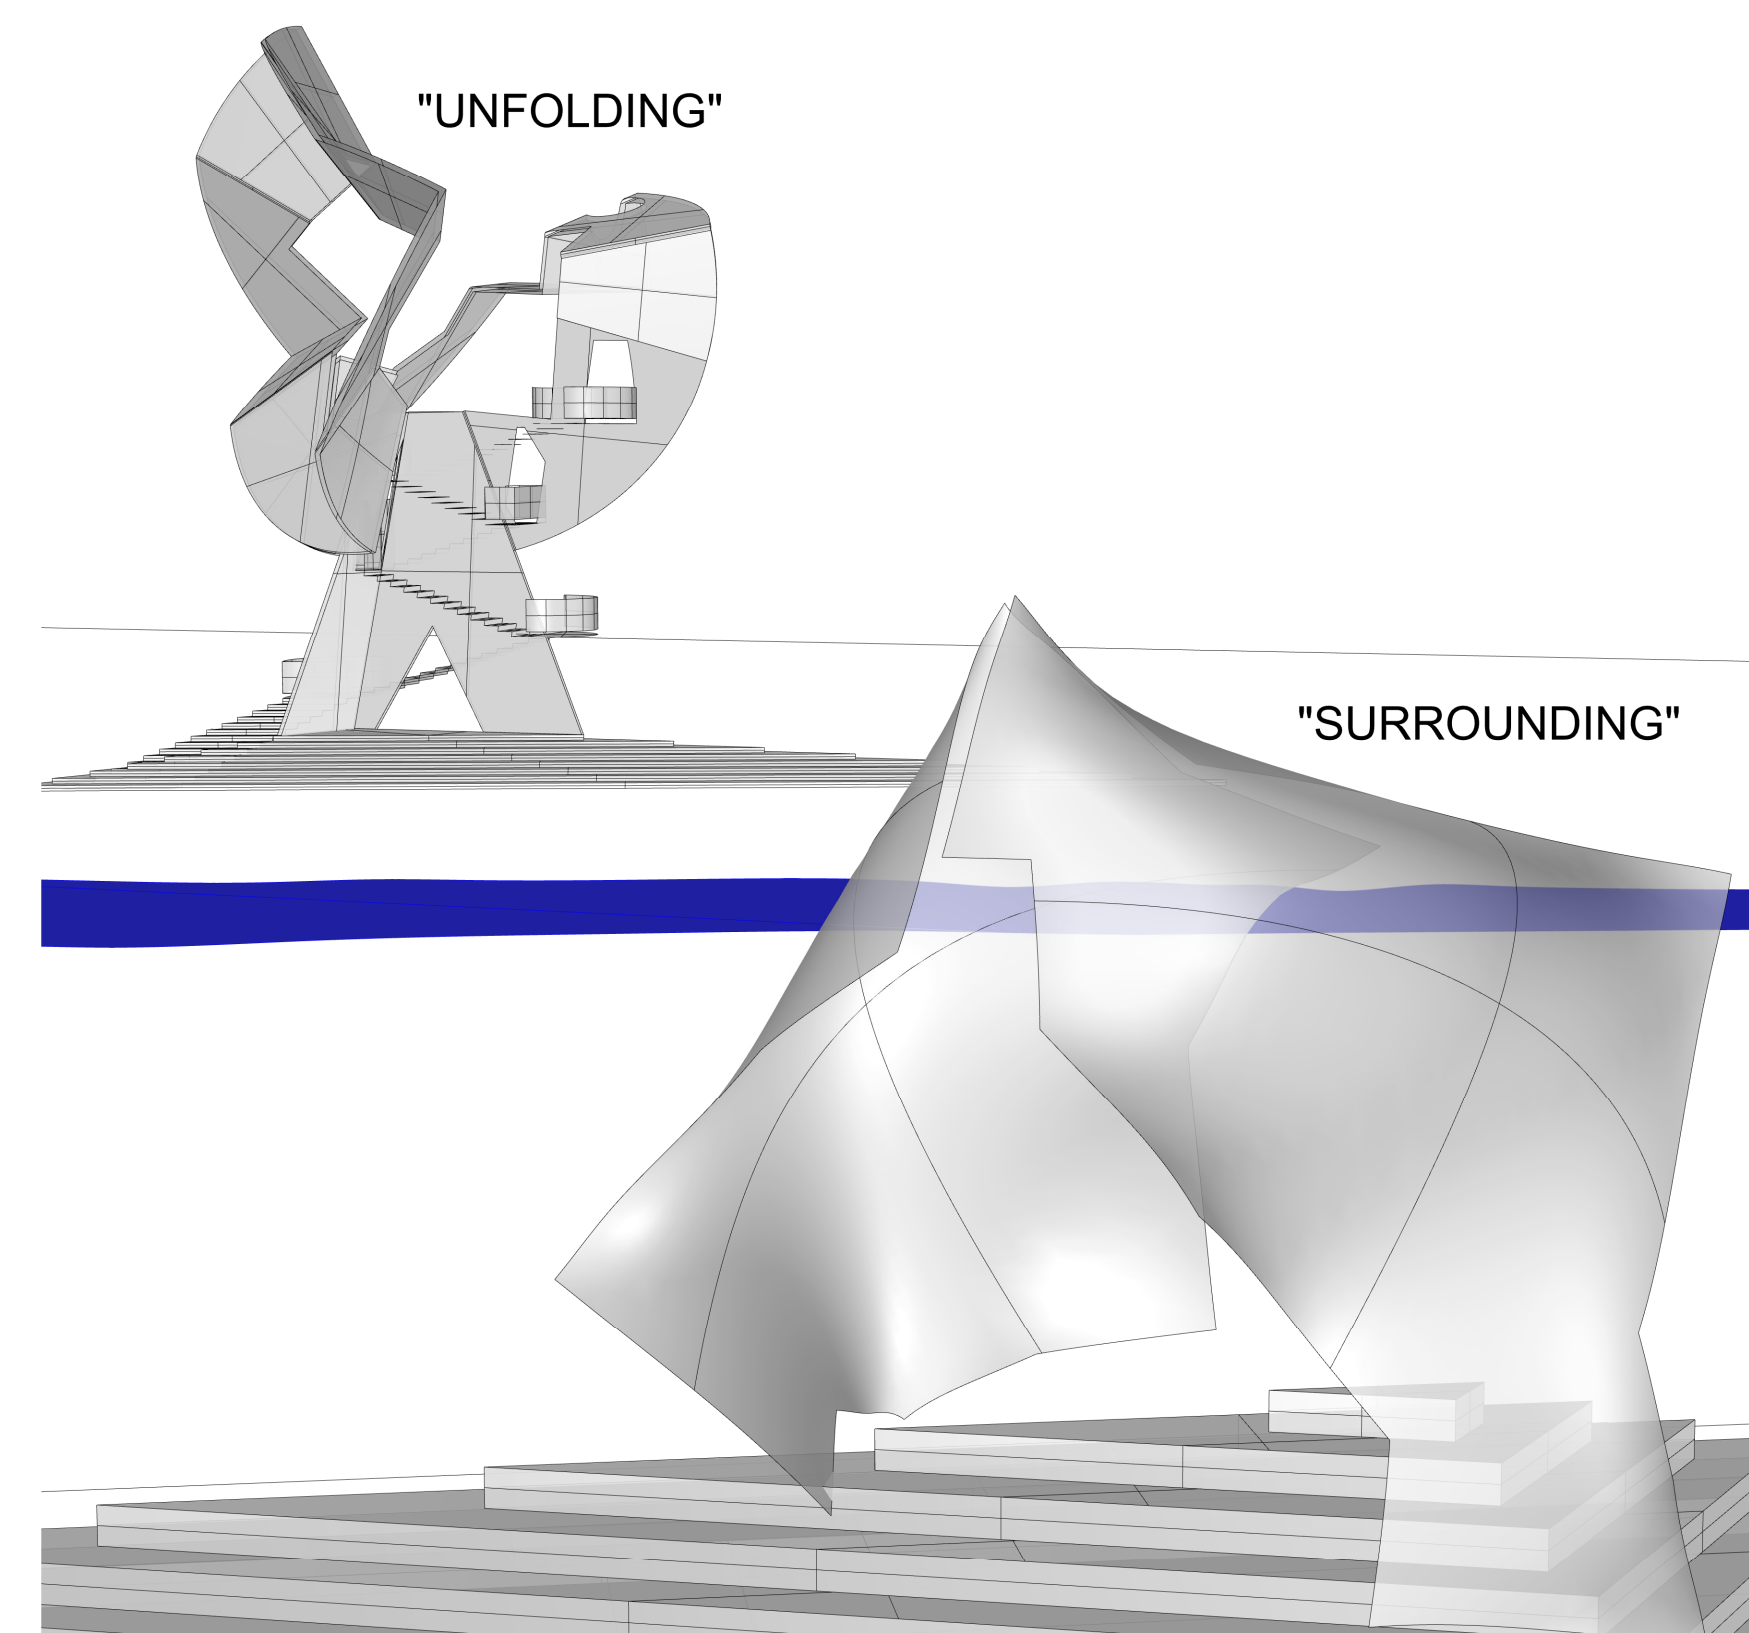

Conceptual Site Plan Studies

Bird's Eye View  
Hardware Observatory

Bird's Eye View  
Confluence

"UNFOLDING"

The panels of "UNFOLDING" will have laser cut sketches reflecting the history of the valley.

Hardware Observatory Elevation

Software & Hardware

"SURROUNDING"

Software Sanctuary

"UNFOLDING"

Hardware Observatory

Conceptual Site Plan

"SURROUNDING"

Software Sanctuary Shell

"SURROUNDING"

Software Sanctuary Shell

Hardware & Software

Confluence

The two sculptures represent the confluence of hardware and software development into a wider "river" which flows around the globe.