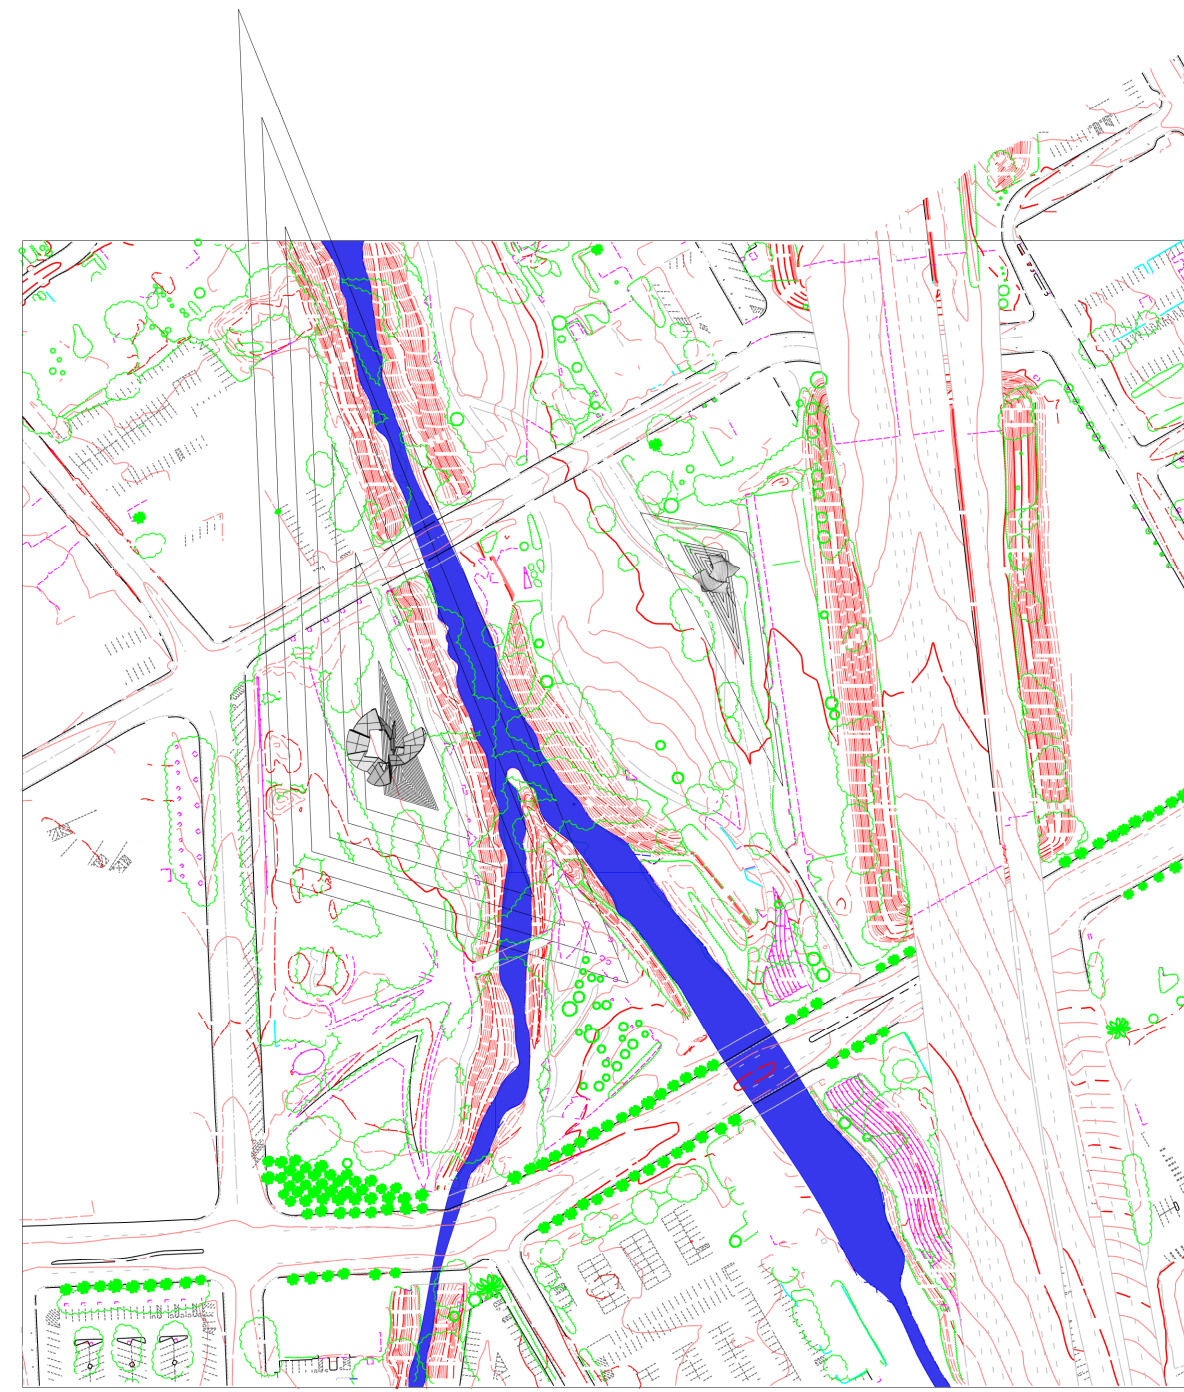

Conceptual Site Plan Studies

Bird's Eye View  
Hardware Observatory

Bird's Eye View  
Confluence

"UNFOLDING"

The panels of "UNFOLDING" will have laser cut sketches reflecting the history of the valley.

Hardware Observatory Elevation

Software & Hardware

"SURROUNDING"

Software Sanctuary

"UNFOLDING"

Hardware Observatory

Conceptual Site Plan

"SURROUNDING"

Software Sanctuary Shell

"SURROUNDING"

Software Sanctuary Shell

Hardware & Software

Confluence

The two sculptures represent the confluence of hardware and software development into a wider "river" which flows around the globe.