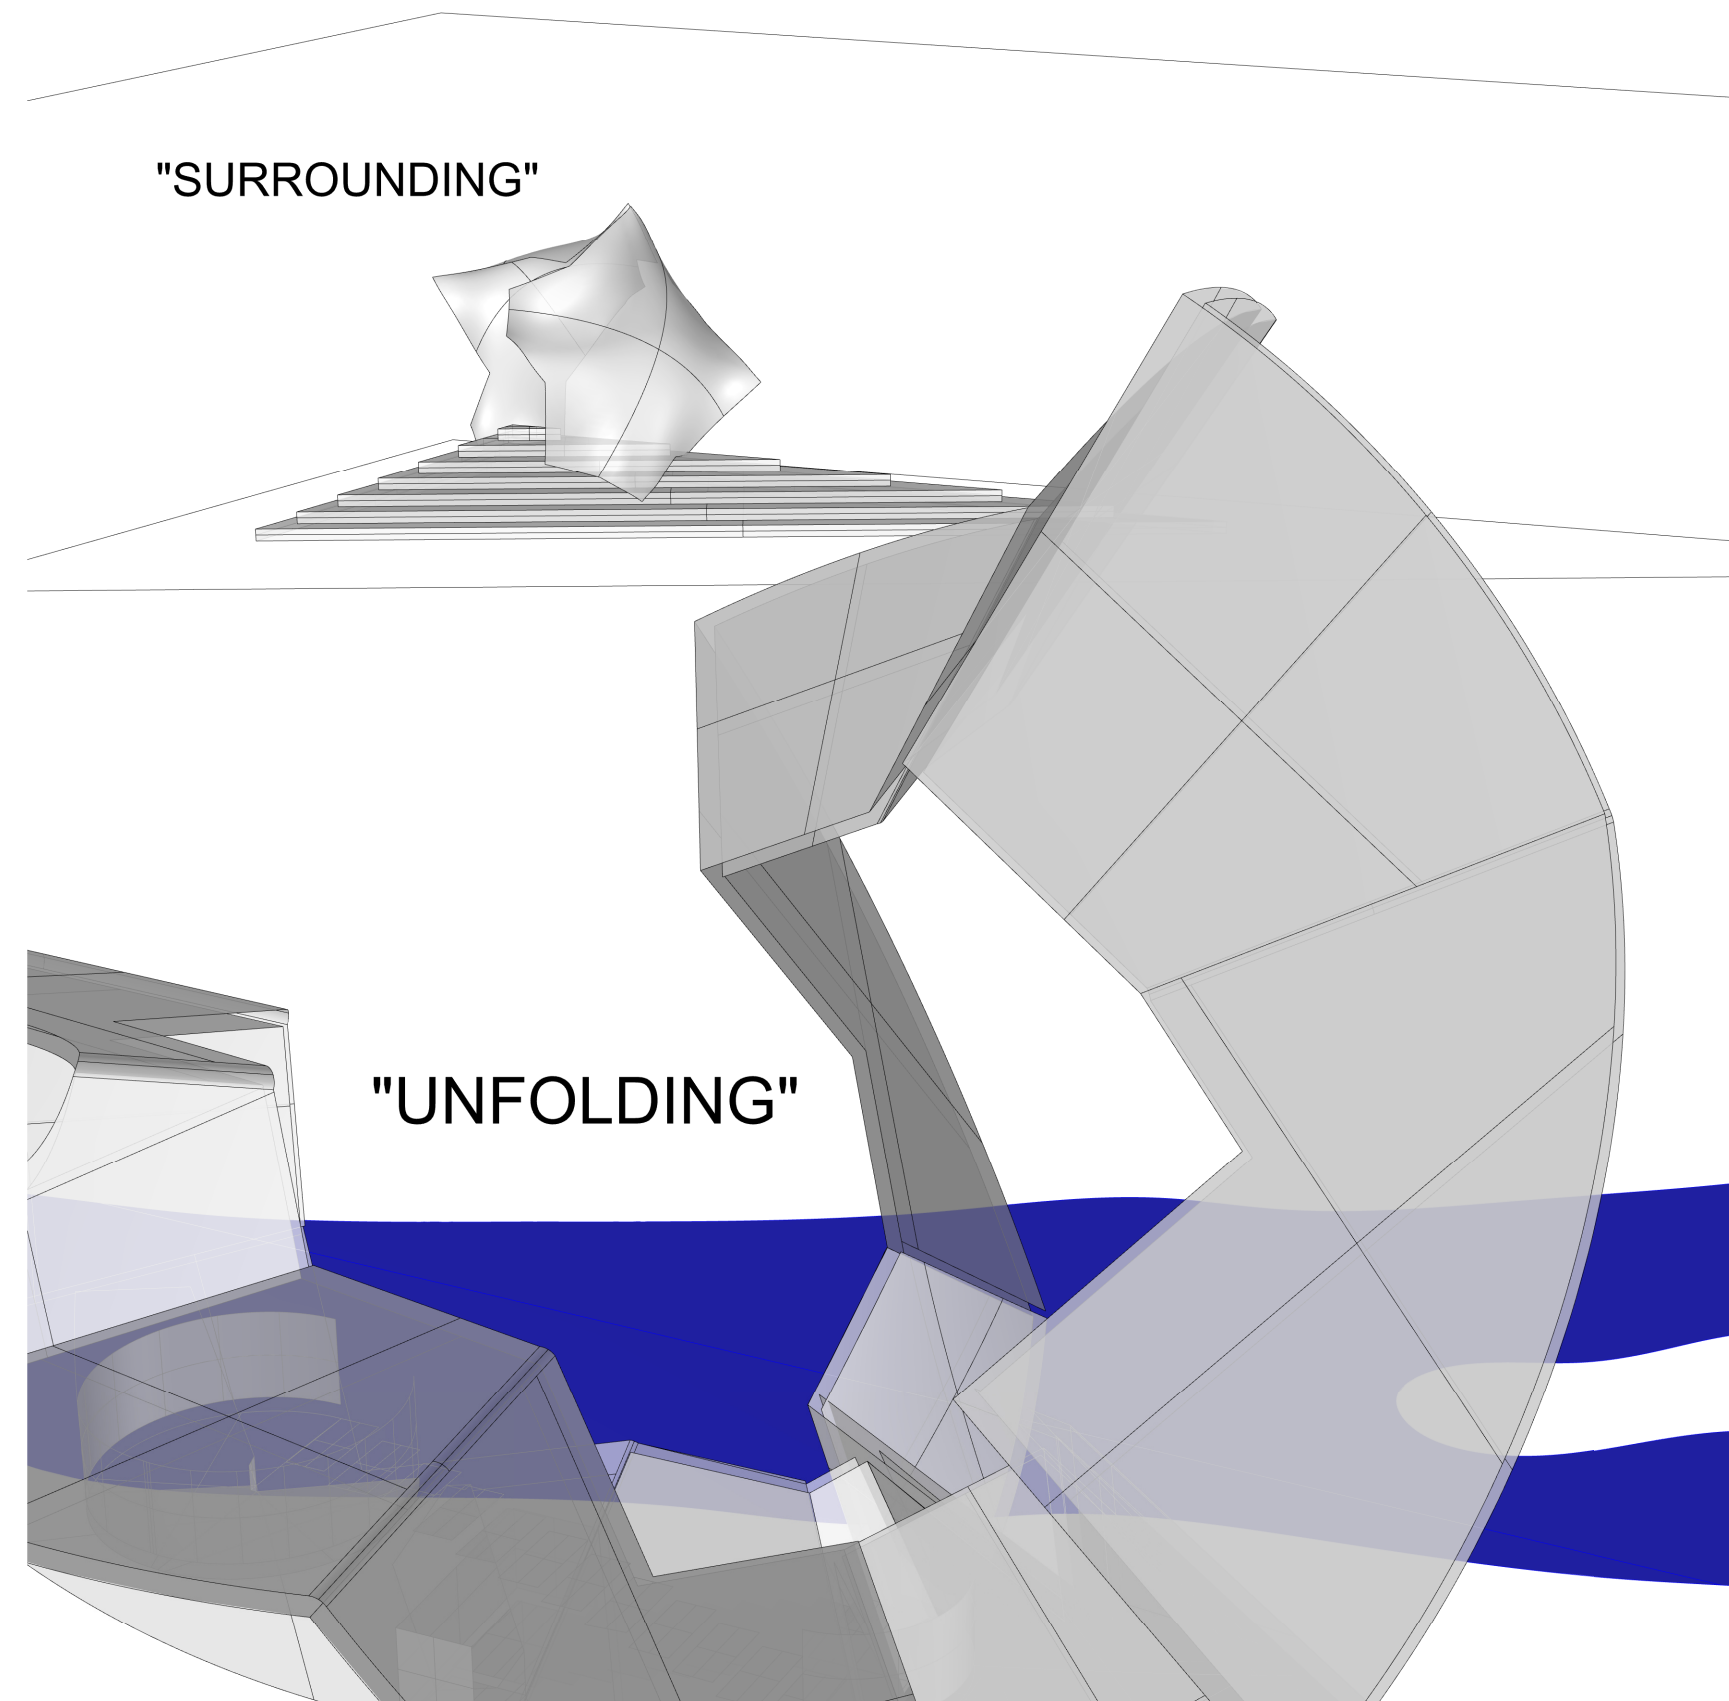

Conceptual Site Plan Studies

Bird's Eye View  
Hardware Observatory

Bird's Eye View  
Confluence

"UNFOLDING"

The panels of "UNFOLDING" will have laser cut sketches reflecting the history of the valley.

Hardware Observatory Elevation

Software & Hardware

"SURROUNDING"

Software Sanctuary

"UNFOLDING"

Hardware Observatory

Conceptual Site Plan

"SURROUNDING"

Software Sanctuary Shell

"SURROUNDING"

Software Sanctuary Shell

Hardware & Software

Confluence

The two sculptures represent the confluence of hardware and software development into a wider "river" which flows around the globe.