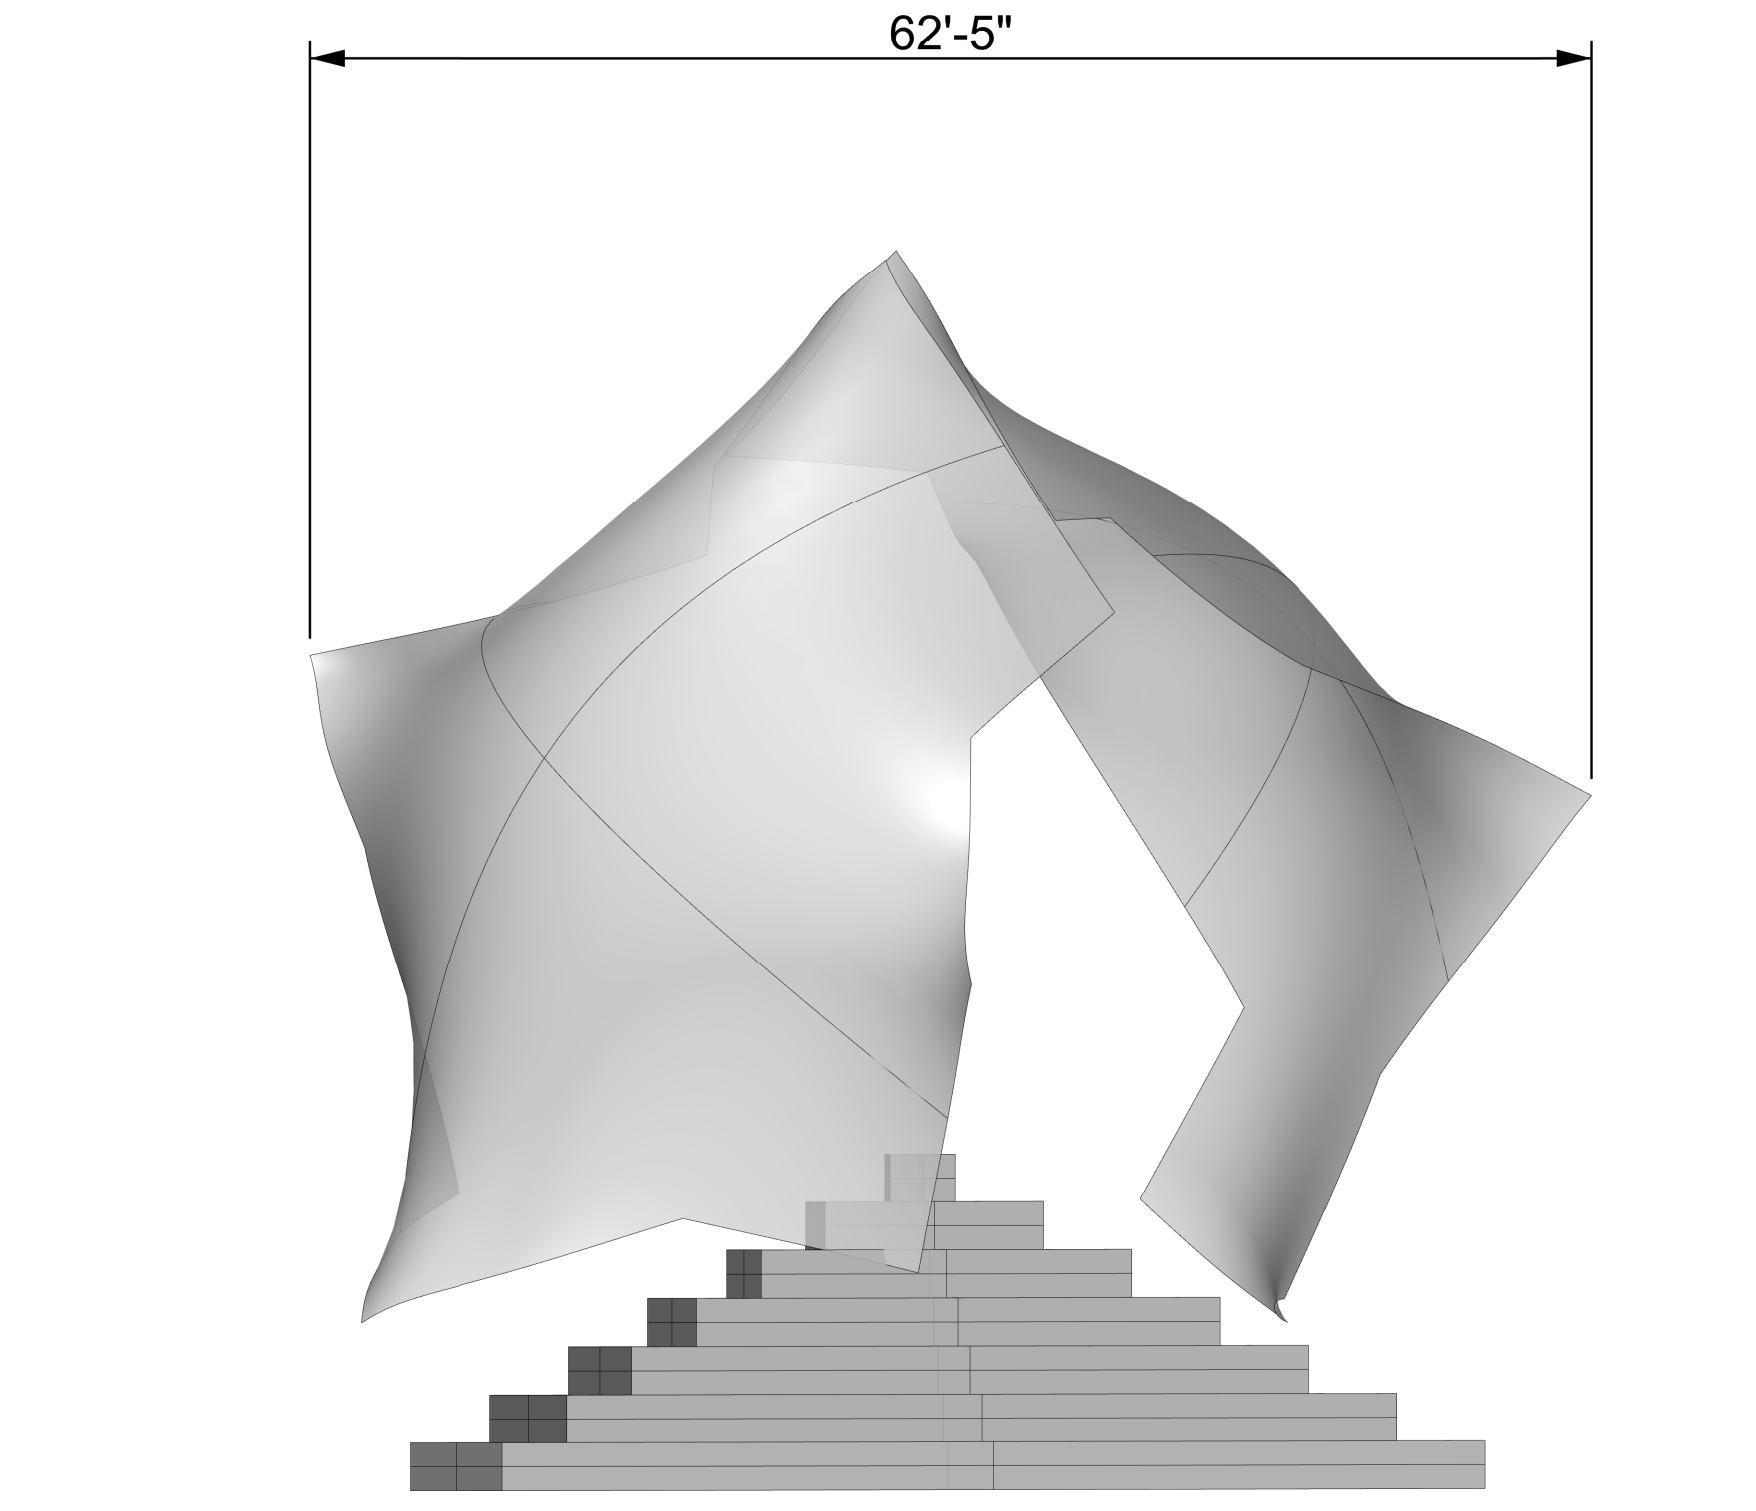

"SURROUNDING"

Software Sanctuary Shell