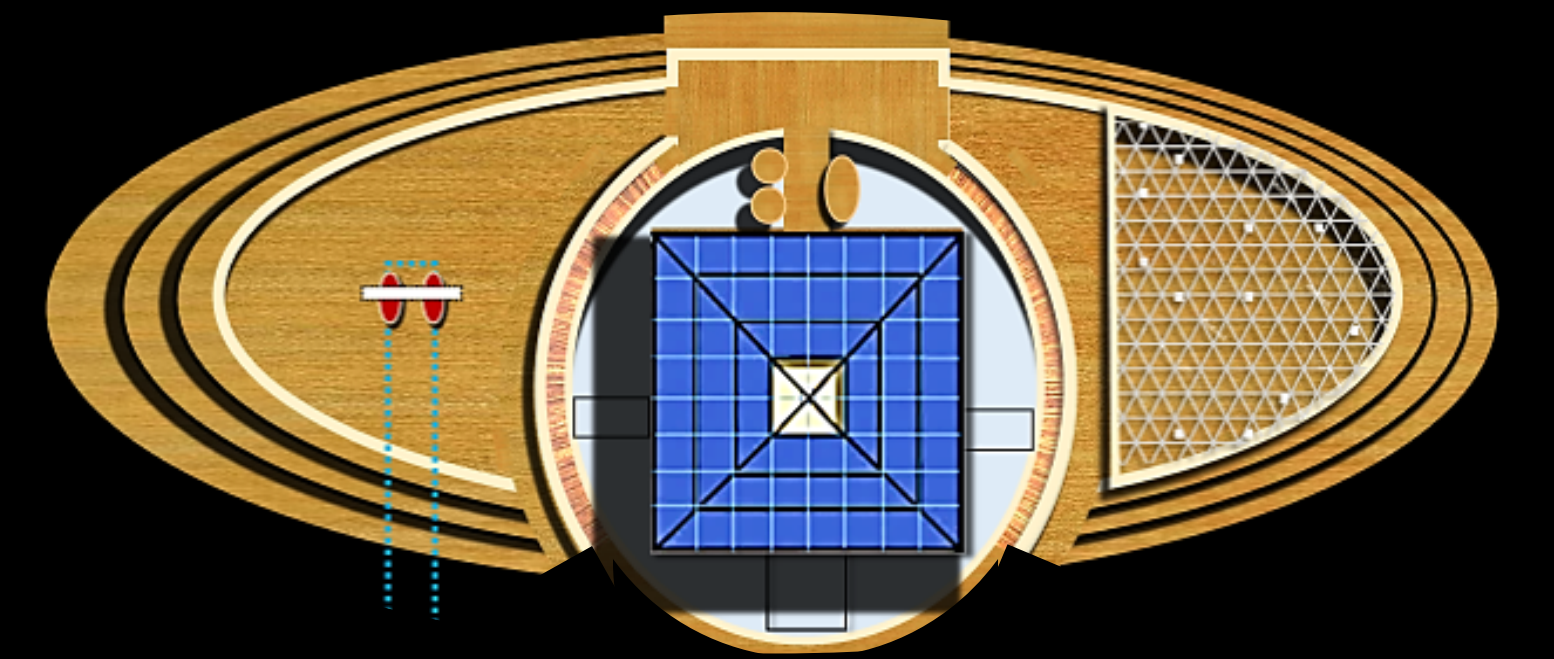

CONCEPT SKETCH OF WORLD BIOMES EXHIBIT : PLAN & SECTION

CONNECTING NATURE, PEOPLE, CITIES & TECHNOLOGY

ICONIC LANDMARK PLANS

## PROJECT SUMMARY

ICONIC LANDMARK . EAST ELEVATION . VERTICAL FARMING . GRAPHIC SCALE

ONLY ISOSCELES TRIANGLE  
DEFINING GOLDEN RATIO  
FIBONACCI HUMAN SCALE

SO AS ABOVE,  
SO AS BELOW

Our iconic Landmark is a ‘community gift’ in the form of a Tree of Life. This heuristic metaphor symbolizes humankind’s inseparable link with earth. Within the Landmark, a spiraling rotunda of innovations presents past, current, future dreams guided by artificial intelligence (AI) powered storytelling. An environmental ethos of vertical farming pods and living walls sustains California’s Chaparral ecology, while invoking in its laminated timber construction net-zero design principles. At night, color fields illuminate the two rivers and undulating earthen mounds, inspiring emotional effects of luminosity and transcendent visions:

EAST / WEST SECTION OF SITE & LANDMARK . GRAPHIC SCALE

NIGHT ILLUMINATION STUDY OF ICONIC LANDMARK

DESIGN IDEA DIAGRAM

ICON LANDMARK – SPIRALING ROTUNDA OF INNOVATION