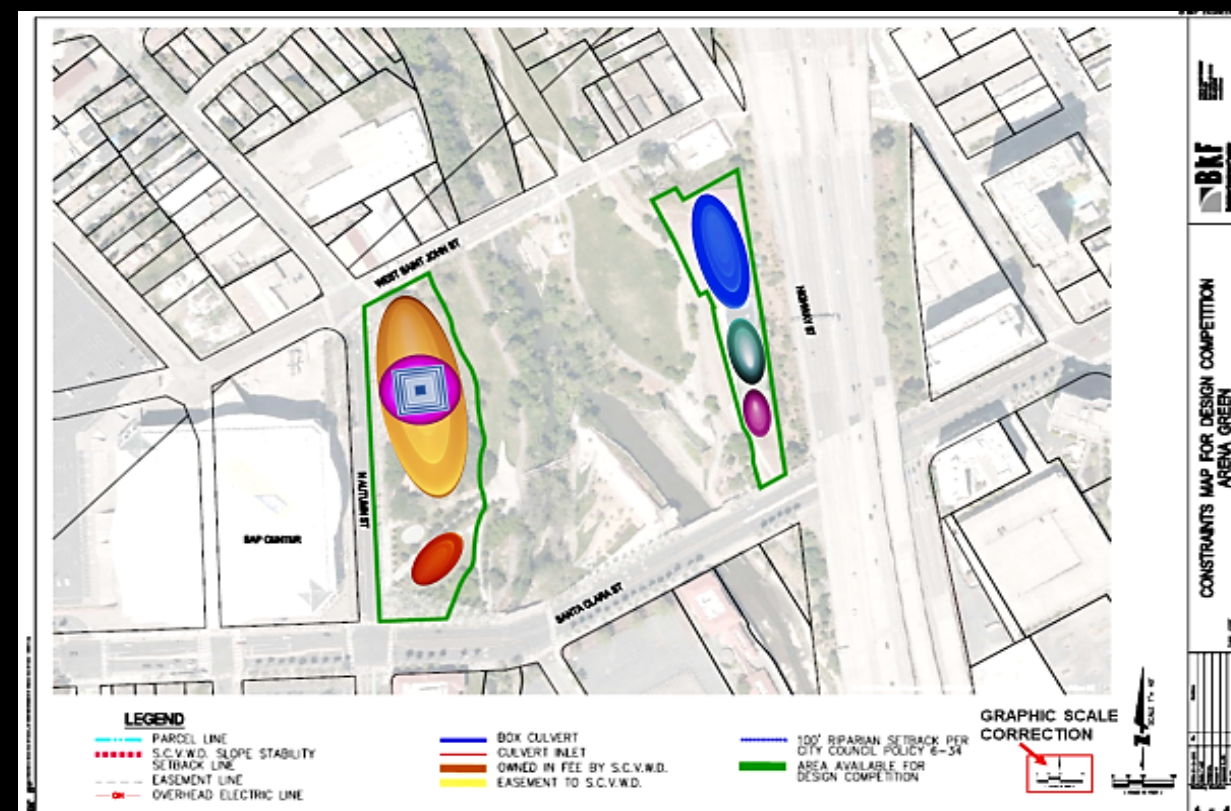

- CULTURAL MONUMENTS
- --- MONORAIL
- - - AI IMAGE PROJECTION
- SAN JOSE ICONIC LANDMARK
- FIVE CHAPARRAL BIOME MOUNDS