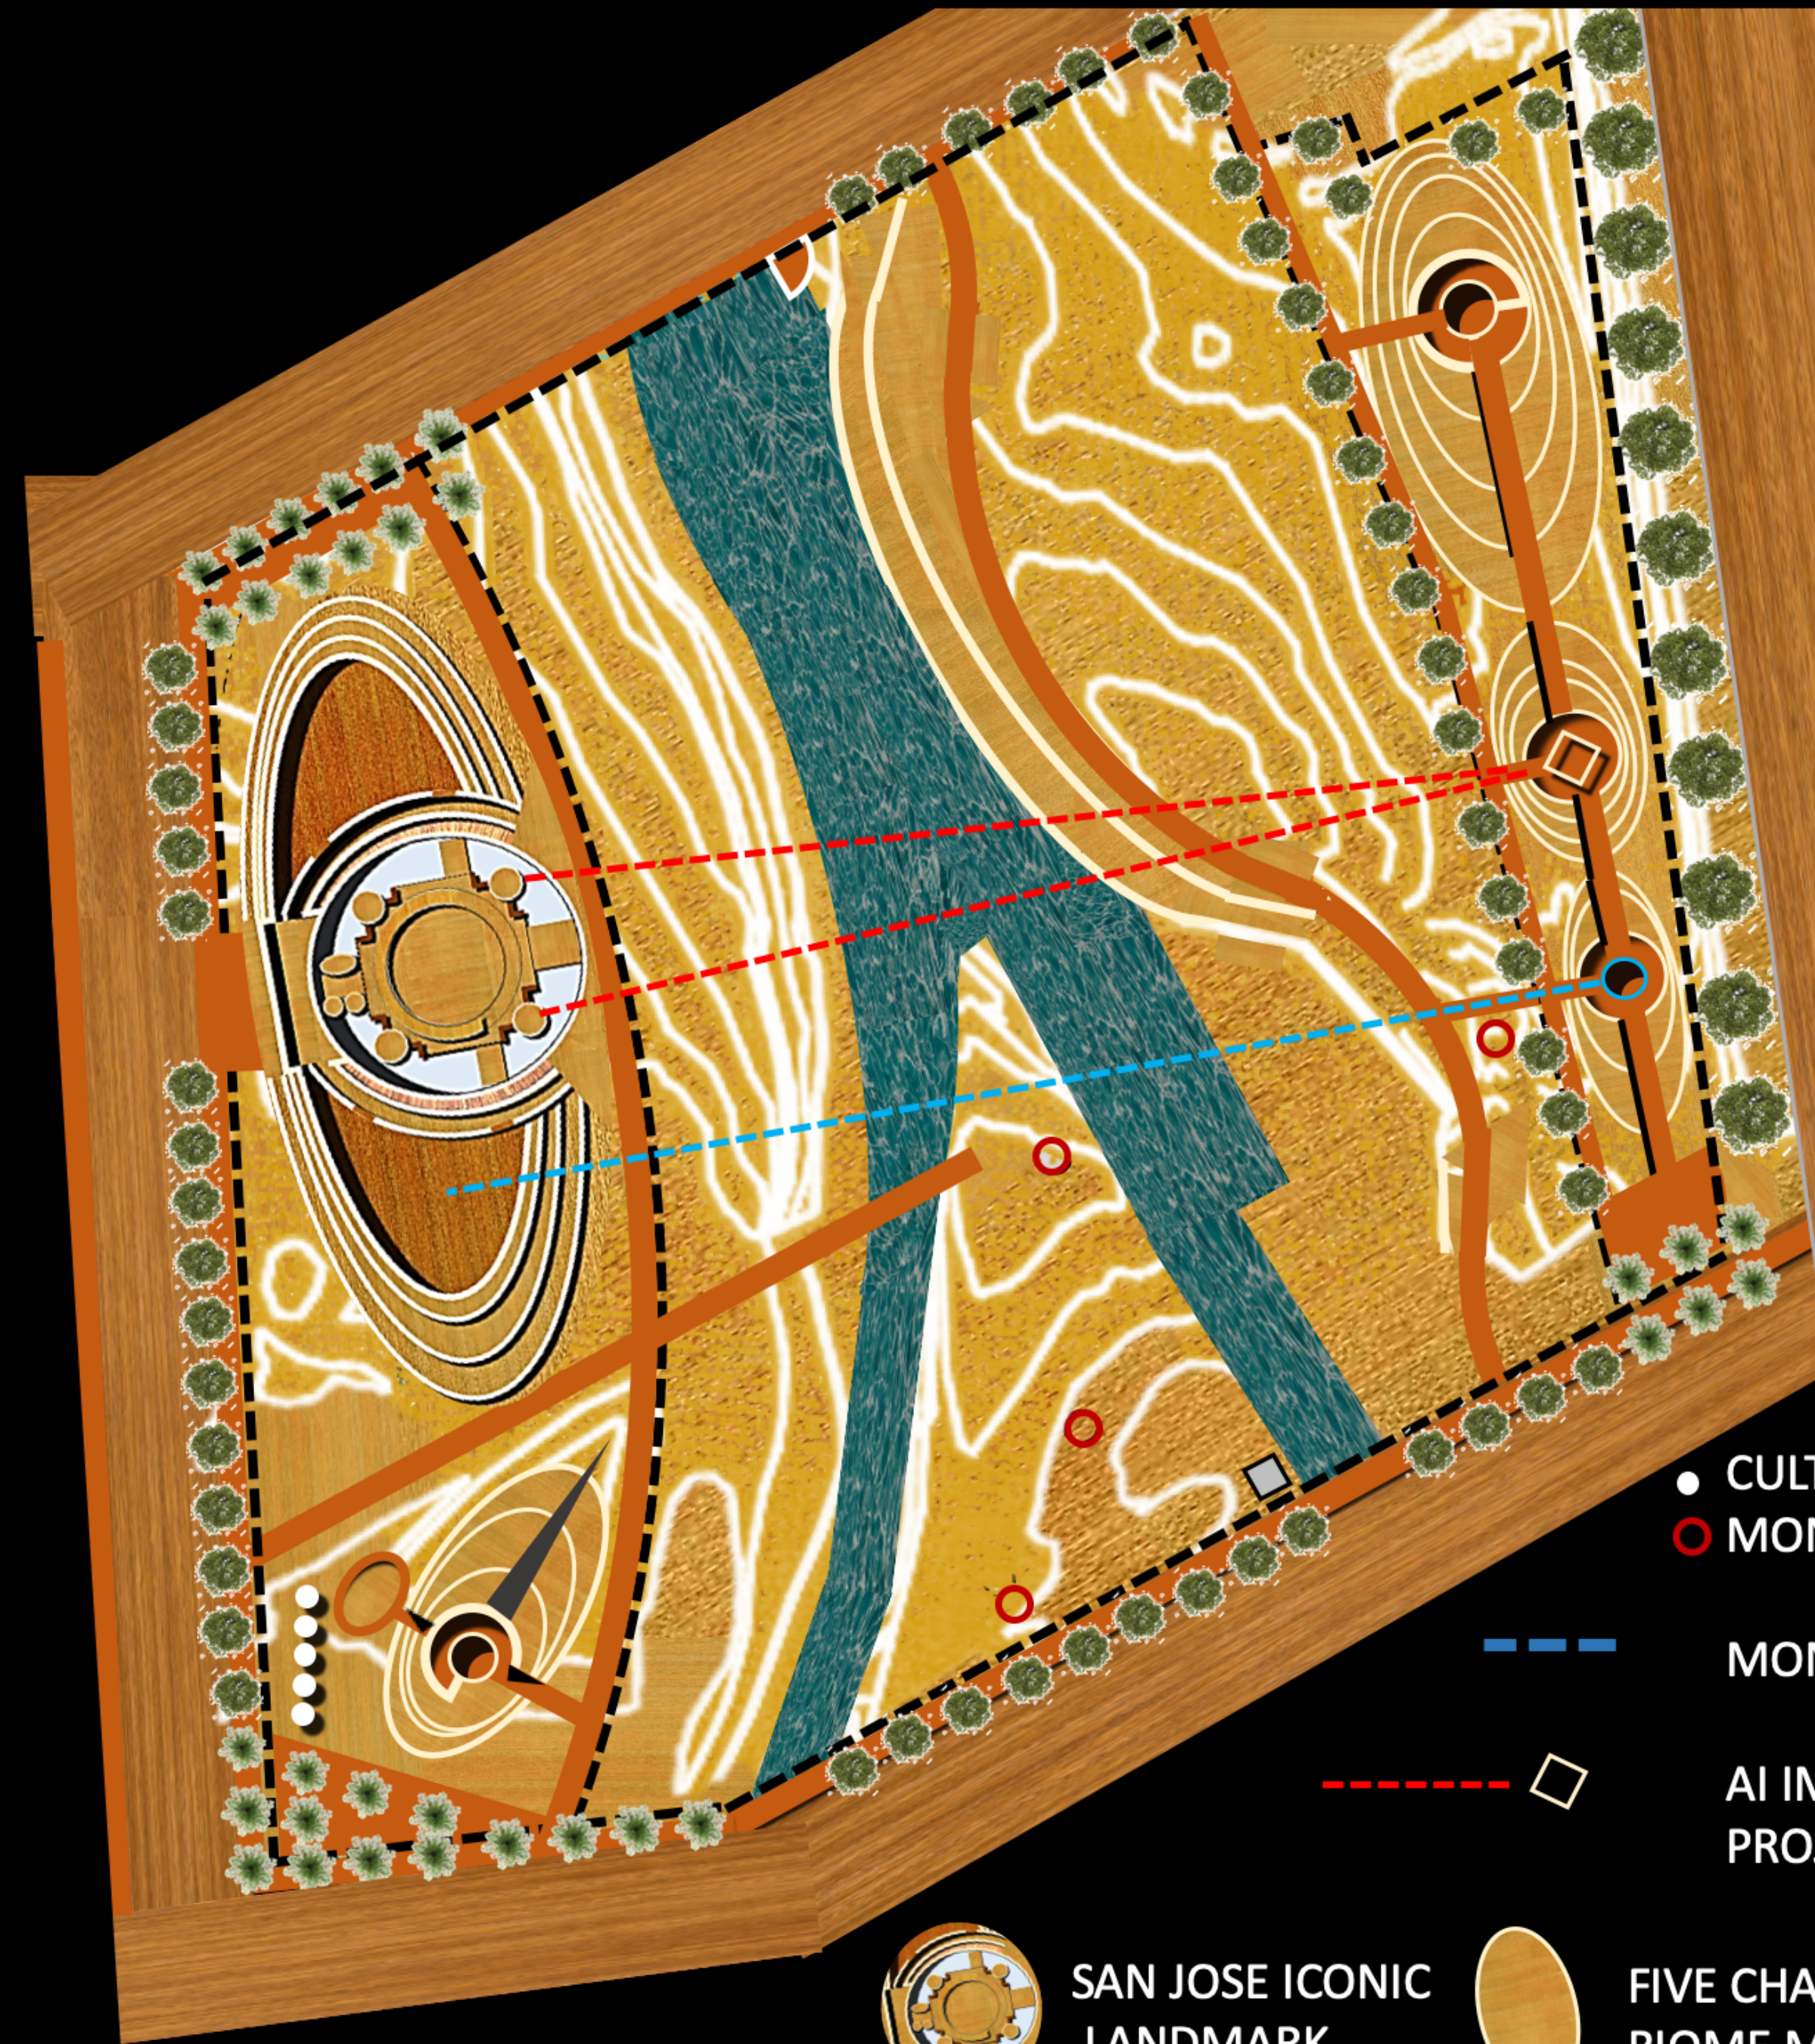

## FIVE MEDITERRANEAN WORLD BIOMES

1. California - 'Chaparral'
2. Mediterranean - 'Maquis'
3. Western Australia- 'Kwongan'
4. South Africa- 'Fynbos'
5. Chile - 'Matorral'

- CULTURAL MONUMENTS
- MONORAIL
- - - AI IMAGE PROJECTION
- SAN JOSE ICONIC LANDMARK
- FIVE CHAPARRAL BIOME MOUNDS

CONCEPT SKETCH OF WORLD BIOMES EXHIBIT : PLAN & SECTION

CONNECTING NATURE, PEOPLE, CITIES & TECHNOLOGY

ICONIC LANDMARK PLANS

## PROJECT SUMMARY

ICONIC LANDMARK . EAST ELEVATION . VERTICAL FARMING . GRAPHIC SCALE

ONLY ISOSCELES TRIANGLE  
DEFINING GOLDEN RATIO  
FIBONACCI HUMAN SCALE

SO AS ABOVE,  
SO AS BELOW

Our iconic Landmark is a ‘community gift’ in the form of a Tree of Life. This heuristic metaphor symbolizes humankind’s inseparable link with earth. Within the Landmark, a spiraling rotunda of innovations presents past, current, future dreams guided by artificial intelligence (AI) powered storytelling. An environmental ethos of vertical farming pods and living walls sustains California’s Chaparral ecology, while invoking in its laminated timber construction net-zero design principles. At night, color fields illuminate the two rivers and undulating earthen mounds, inspiring emotional effects of luminosity and transcendent visions:

EAST / WEST SECTION OF SITE & LANDMARK . GRAPHIC SCALE

NIGHT ILLUMINATION STUDY OF ICONIC LANDMARK

DESIGN IDEA DIAGRAM

ICON LANDMARK – SPIRALING ROTUNDA OF INNOVATION