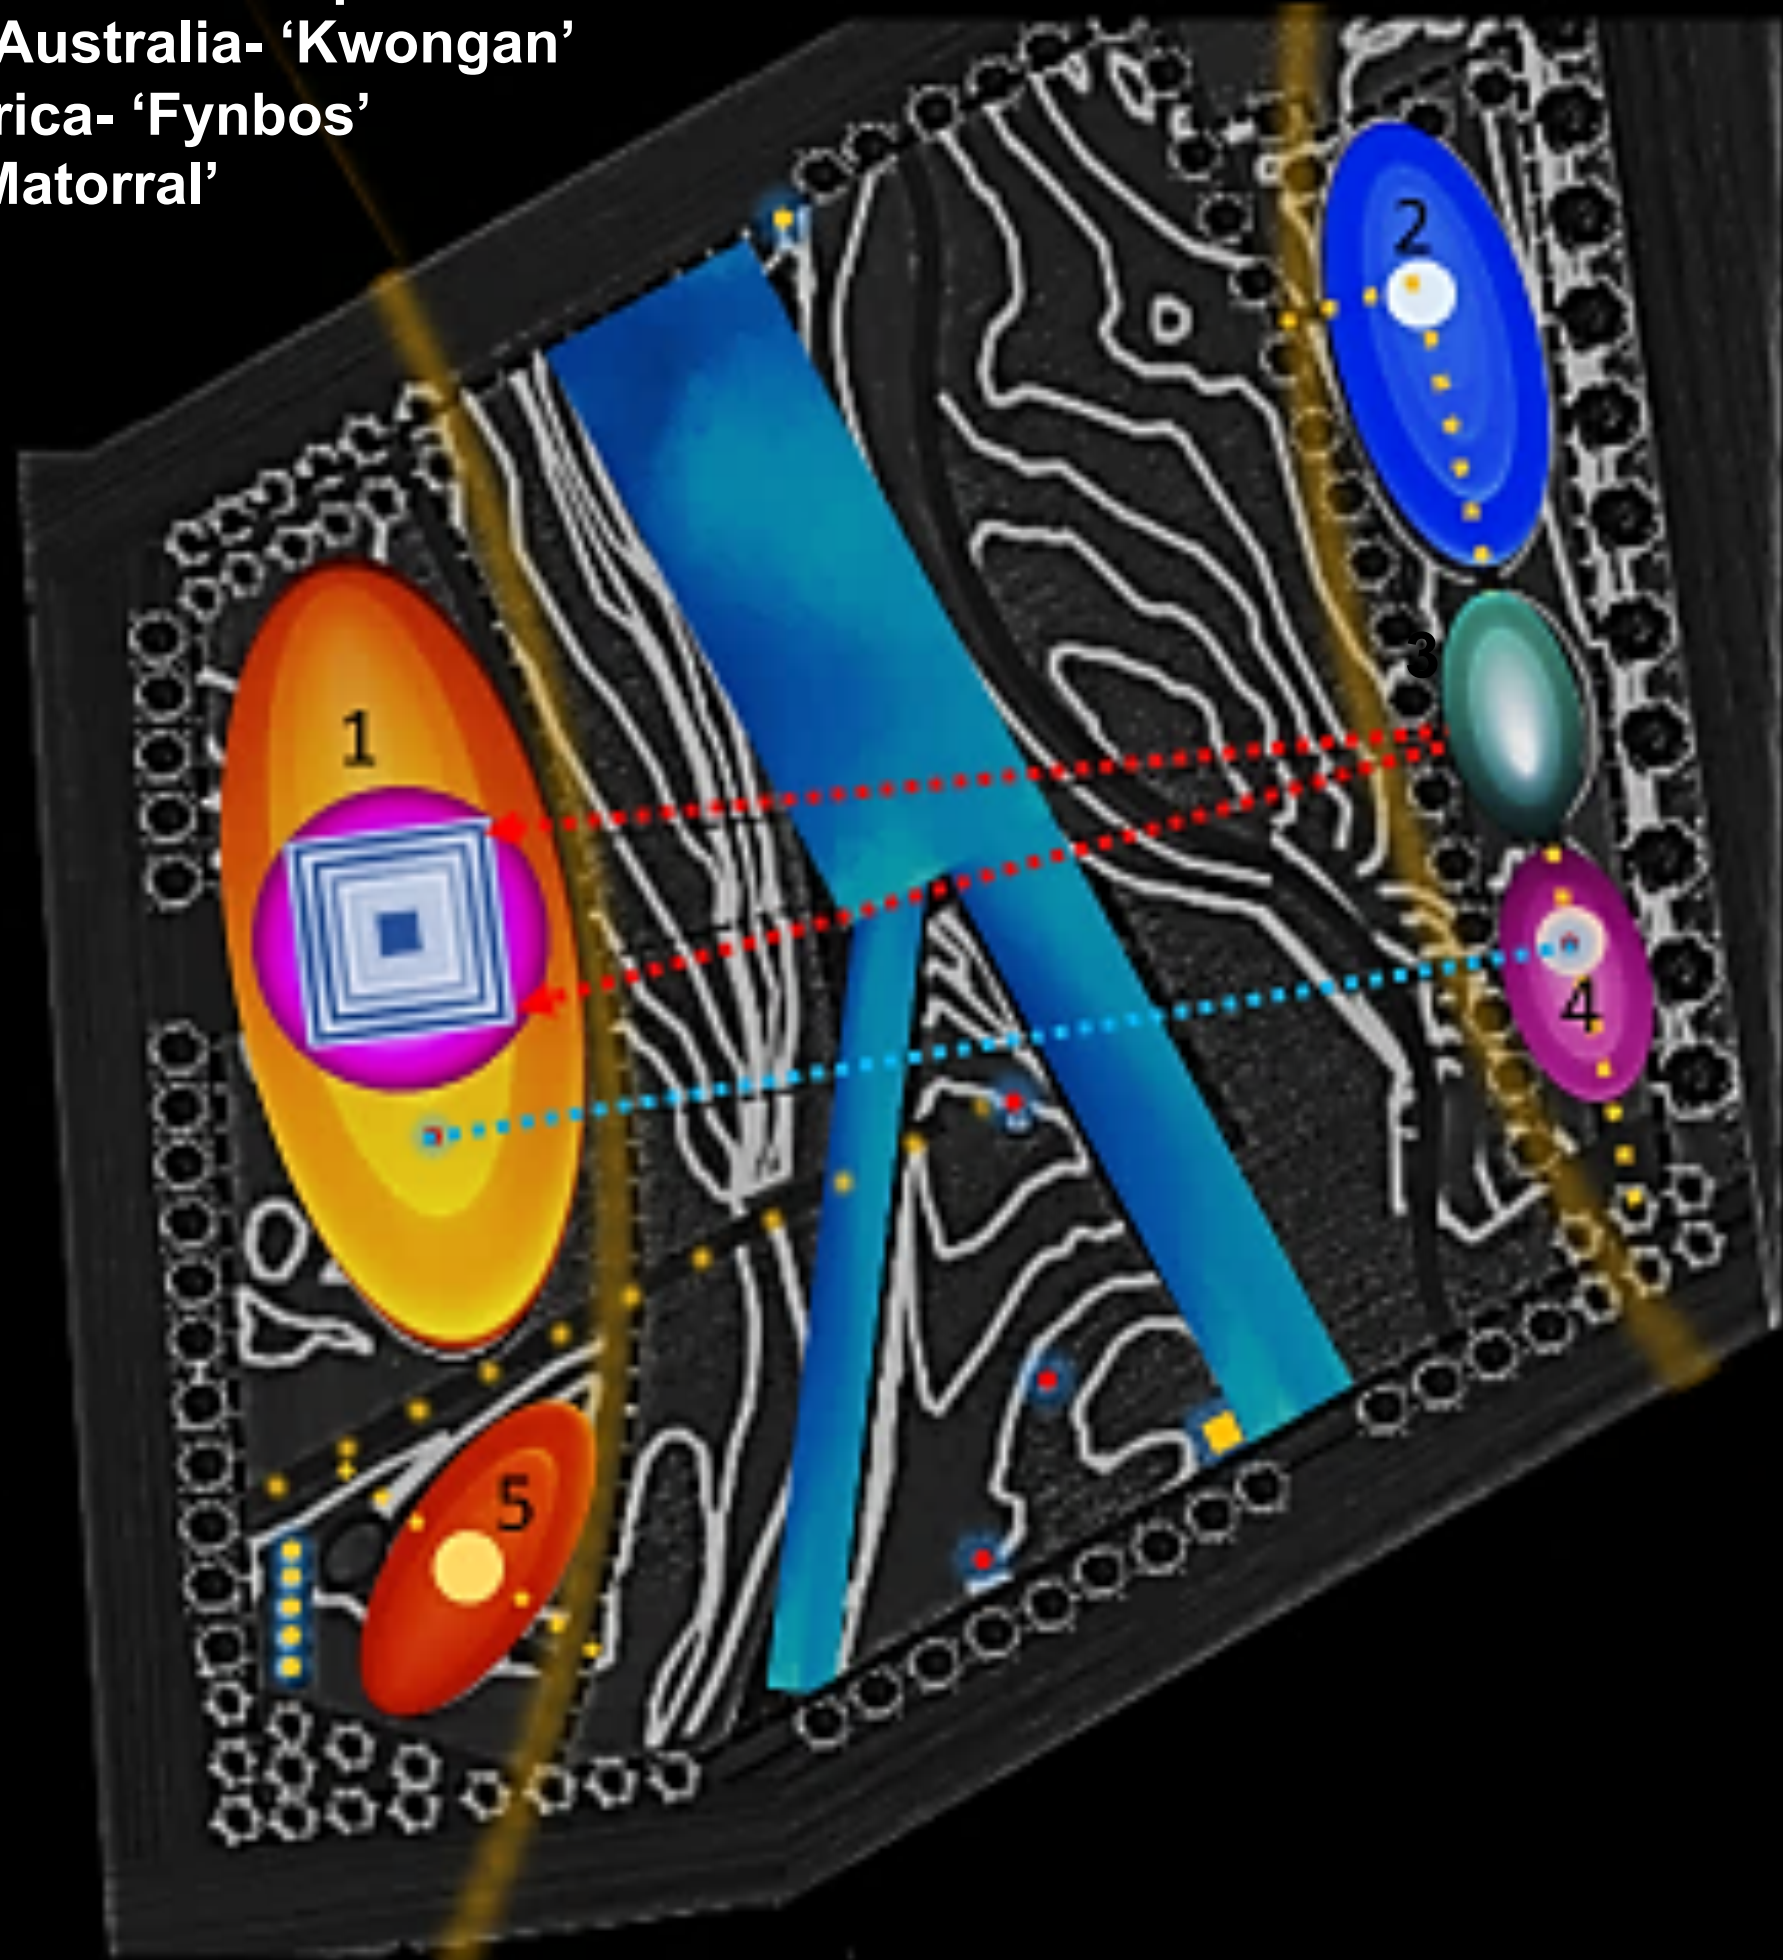

- CULTURAL MONUMENTS
- --- MONORAIL
- - - AI IMAGE PROJECTION
- SAN JOSE ICONIC LANDMARK
- FIVE CHAPARRAL BIOME MOUNDS