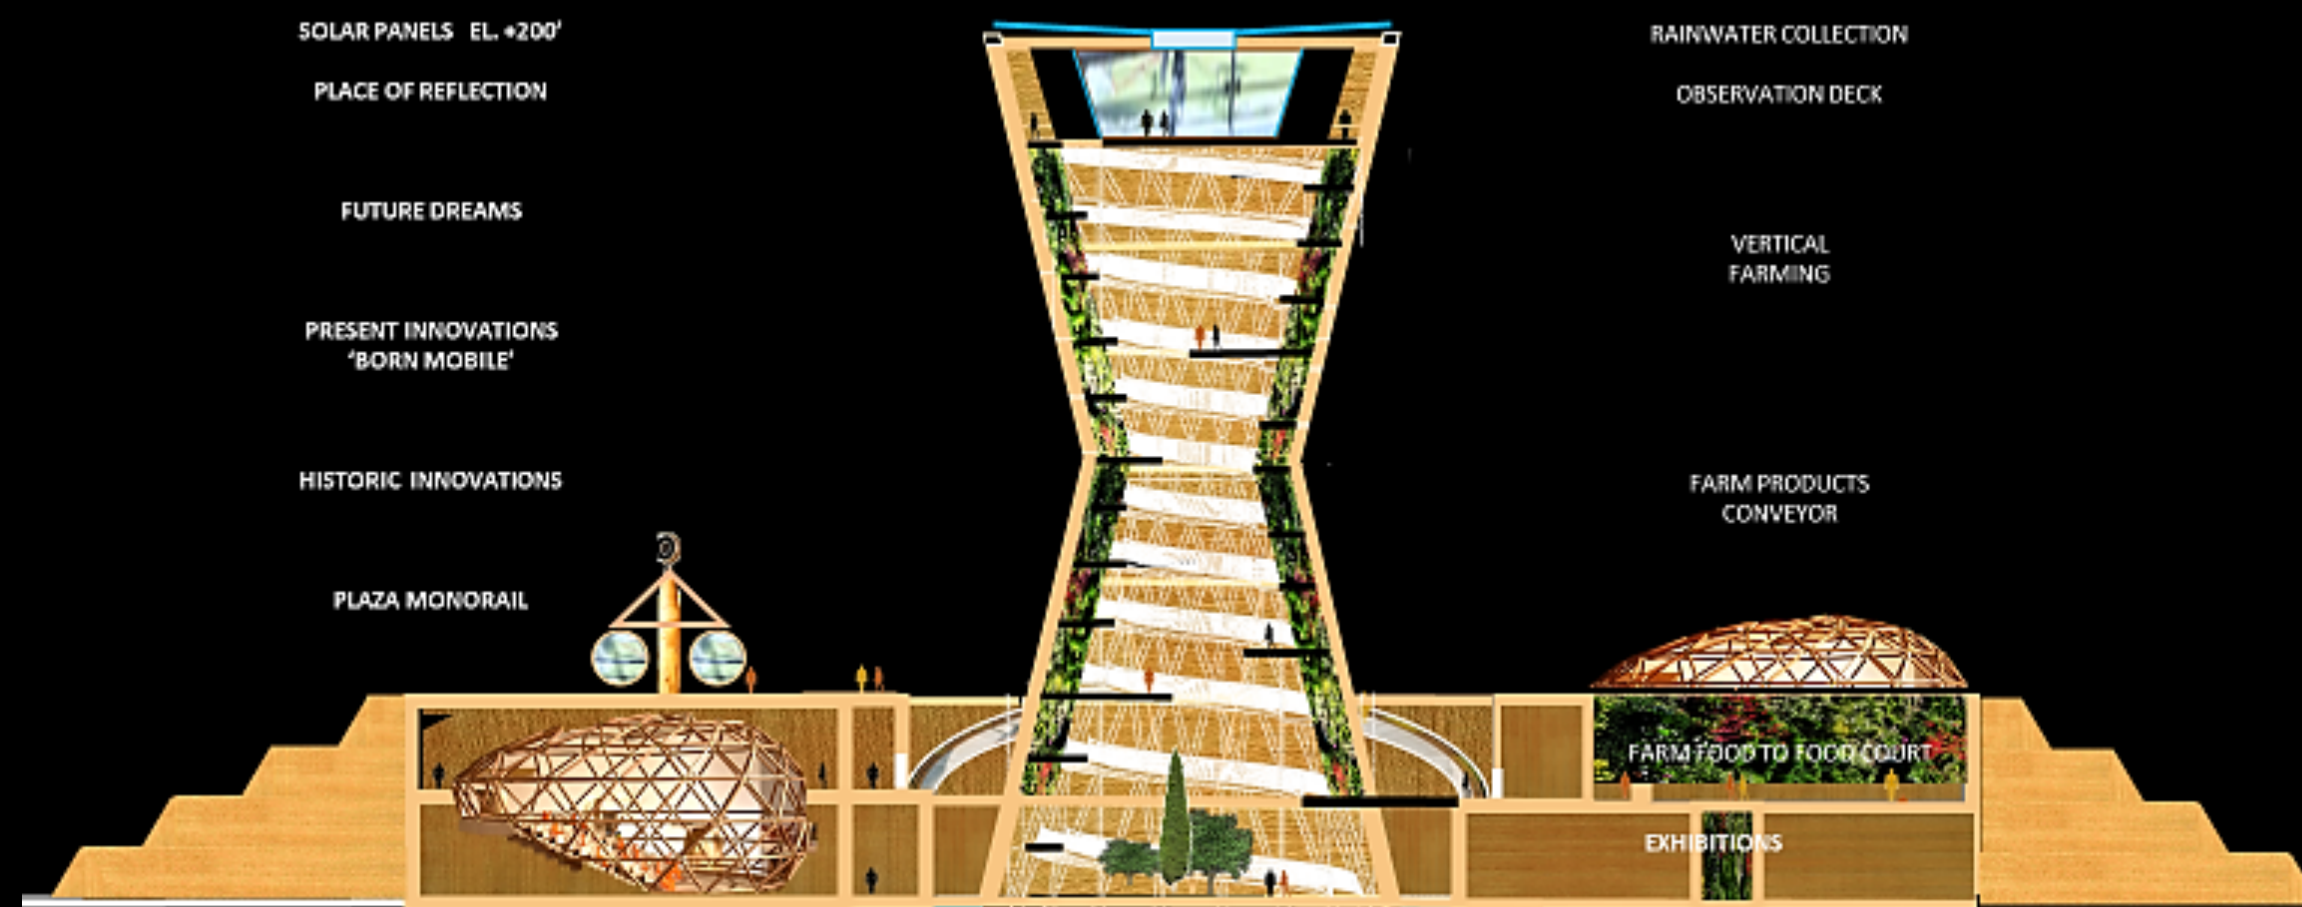

## PROJECT SUMMARY

ICONIC LANDMARK . EAST ELEVATION . VERTICAL FARMING . GRAPHIC SCALE

ONLY ISOSCELES TRIANGLE  
DEFINING GOLDEN RATIO  
FIBONACCI HUMAN SCALE

SO AS ABOVE,  
SO AS BELOW

Our iconic Landmark is a ‘community gift’ in the form of a Tree of Life. This heuristic metaphor symbolizes humankind’s inseparable link with earth. Within the Landmark, a spiraling rotunda of innovations presents past, current, future dreams guided by artificial intelligence (AI) powered storytelling. An environmental ethos of vertical farming pods and living walls sustains California’s Chaparral ecology, while invoking in its laminated timber construction net-zero design principles. At night, color fields illuminate the two rivers and undulating earthen mounds, inspiring emotional effects of luminosity and transcendent visions:

“So as Above, So as Below”: One Earth.

AUDITORIUM . PUBLIC FACILITIES . GARDEN COURTYARD LOBBY . INNOVATION SPIRAL . EXHIBITIONS . WASTE WATER RECYCLING  
NORTH / SOUTH SECTION OF LANDMARK – TIMBER CONSTRUCTION – MIXED MODE A/C – GRAPHIC SCALE

EAST / WEST SECTION OF SITE & LANDMARK . GRAPHIC SCALE

NIGHT ILLUMINATION STUDY OF ICONIC LANDMARK

DESIGN IDEA DIAGRAM

ICON LANDMARK – SPIRALING ROTUNDA OF INNOVATION