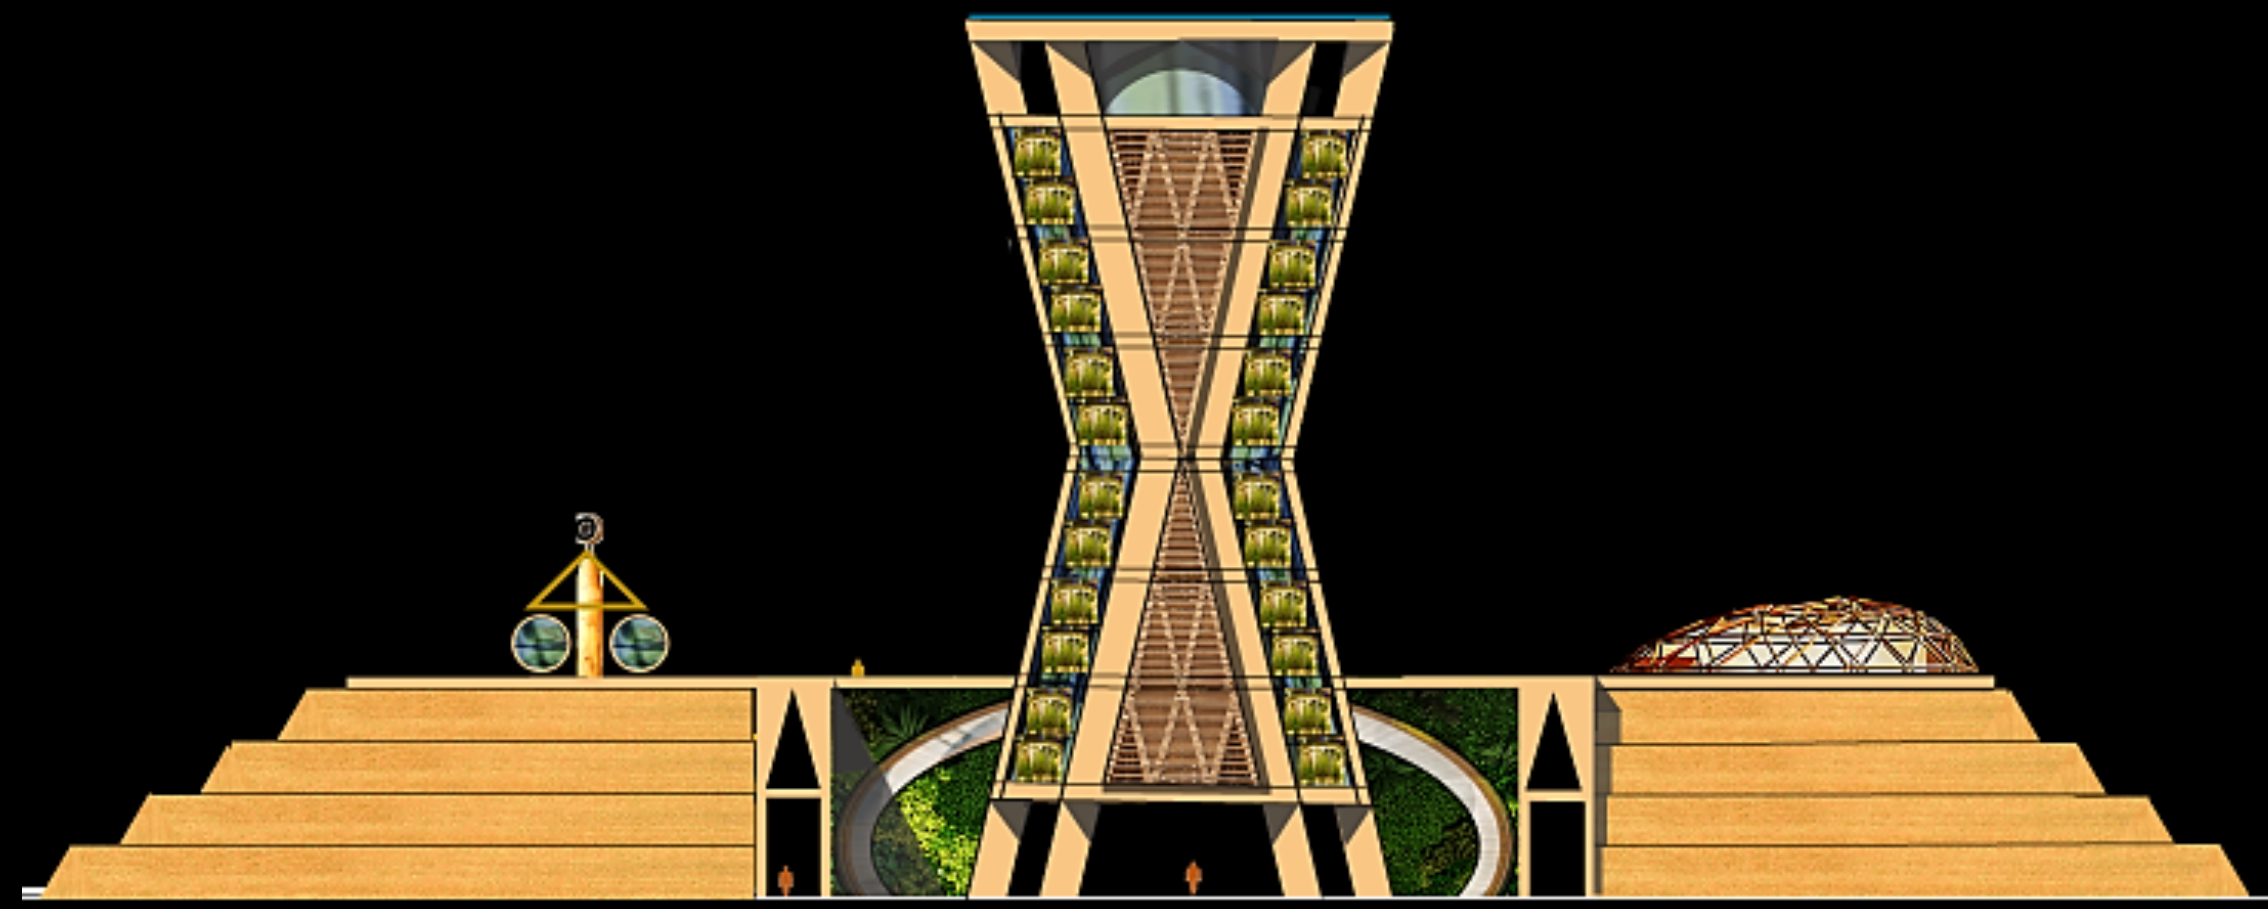

CONCEPT SKETCH OF WORLD BIOMES EXHIBIT : PLAN & SECTION

CONNECTING NATURE, PEOPLE, CITIES & TECHNOLOGY

ICONIC LANDMARK PLANS

## PROJECT SUMMARY

ICONIC LANDMARK . EAST ELEVATION . VERTICAL FARMING . GRAPHIC SCALE

ONLY ISOSCELES TRIANGLE  
DEFINING GOLDEN RATIO  
FIBONACCI HUMAN SCALE

SO AS ABOVE,  
SO AS BELOW

Our iconic Landmark is a ‘community gift’ in the form of a Tree of Life. This heuristic metaphor symbolizes humankind’s inseparable link with earth. Within the Landmark, a spiraling rotunda of innovations presents past, current, future dreams guided by artificial intelligence (AI) powered storytelling. An environmental ethos of vertical farming pods and living walls sustains California’s Chaparral ecology, while invoking in its laminated timber construction net-zero design principles. At night, color fields illuminate the two rivers and undulating earthen mounds, inspiring emotional effects of luminosity and transcendent visions:

EAST / WEST SECTION OF SITE & LANDMARK . GRAPHIC SCALE

NIGHT ILLUMINATION STUDY OF ICONIC LANDMARK

DESIGN IDEA DIAGRAM

ICON LANDMARK – SPIRALING ROTUNDA OF INNOVATION