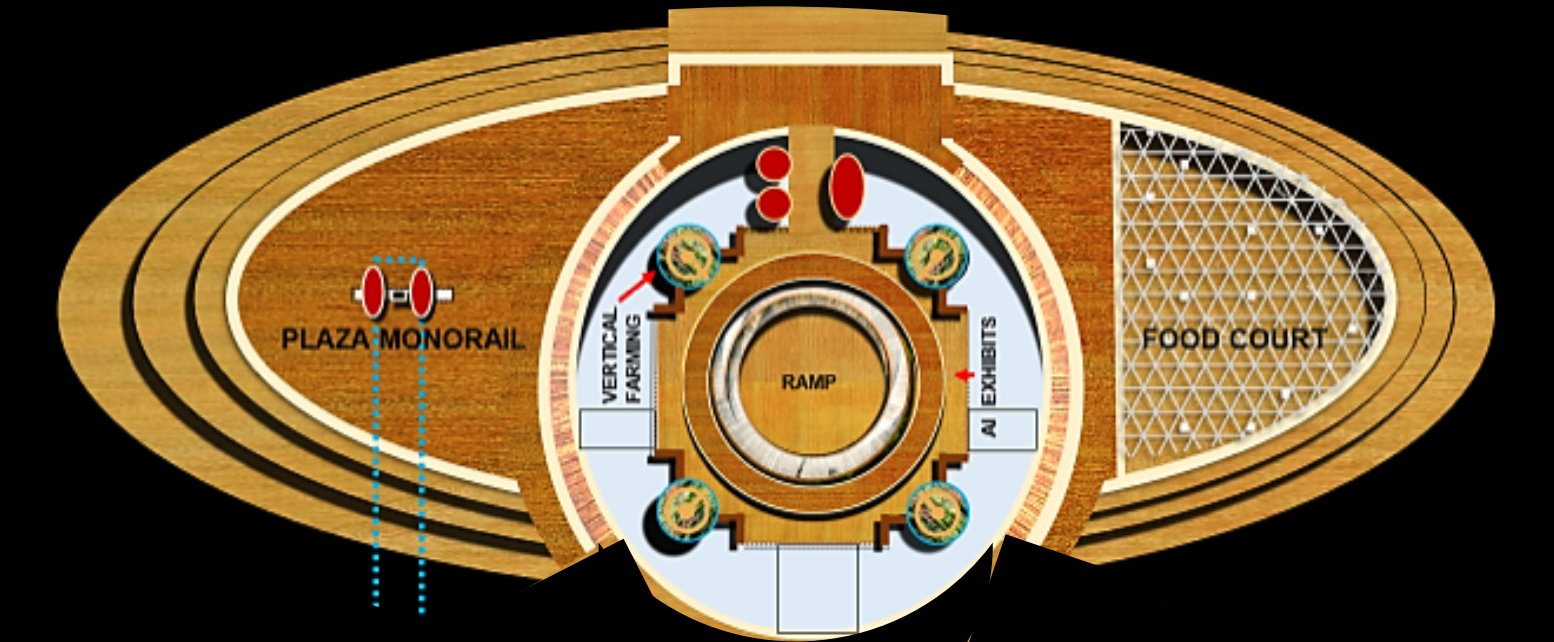

CONCEPT SKETCH OF WORLD BIOMES EXHIBIT : PLAN & SECTION

CONNECTING NATURE, PEOPLE, CITIES & TECHNOLOGY

ICONIC LANDMARK PLANS

## PROJECT SUMMARY

ICONIC LANDMARK . EAST ELEVATION . VERTICAL FARMING . GRAPHIC SCALE

ONLY ISOSCELES TRIANGLE  
DEFINING GOLDEN RATIO  
FIBONACCI HUMAN SCALE

SO AS ABOVE,  
SO AS BELOW

Our iconic Landmark is a ‘community gift’ in the form of a Tree of Life. This heuristic metaphor symbolizes humankind’s inseparable link with earth. Within the Landmark, a spiraling rotunda of innovations presents past, current, future dreams guided by artificial intelligence (AI) powered storytelling. An environmental ethos of vertical farming pods and living walls sustains California’s Chaparral ecology, while invoking in its laminated timber construction net-zero design principles. At night, color fields illuminate the two rivers and undulating earthen mounds, inspiring emotional effects of luminosity and transcendent visions:

EAST / WEST SECTION OF SITE & LANDMARK . GRAPHIC SCALE

NIGHT ILLUMINATION STUDY OF ICONIC LANDMARK

DESIGN IDEA DIAGRAM

ICON LANDMARK – SPIRALING ROTUNDA OF INNOVATION