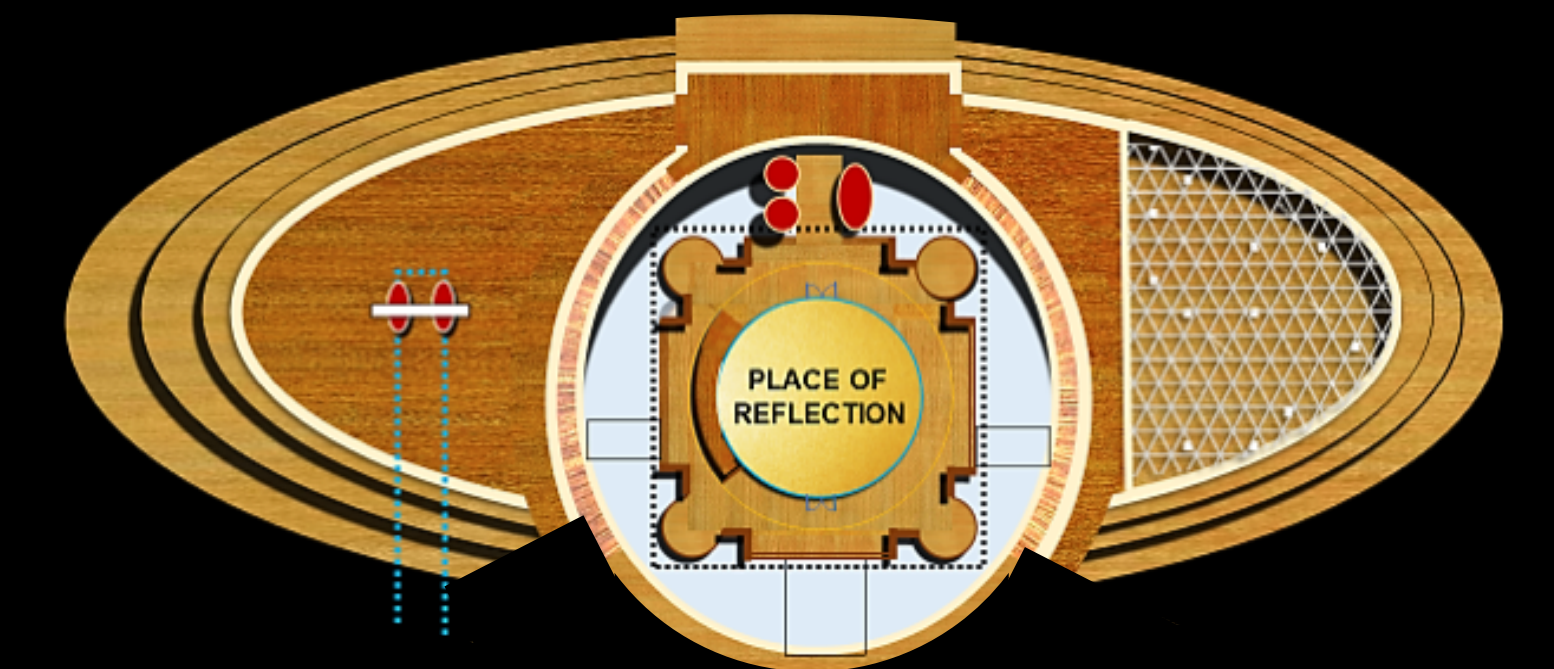

CONCEPT SKETCH OF WORLD BIOMES EXHIBIT : PLAN & SECTION

CONNECTING NATURE, PEOPLE, CITIES & TECHNOLOGY

ICONIC LANDMARK PLANS

## PROJECT SUMMARY

ICONIC LANDMARK . EAST ELEVATION . VERTICAL FARMING . GRAPHIC SCALE

ONLY ISOSCELES TRIANGLE  
DEFINING GOLDEN RATIO  
FIBONACCI HUMAN SCALE

SO AS ABOVE,  
SO AS BELOW

Our iconic Landmark is a ‘community gift’ in the form of a Tree of Life. This heuristic metaphor symbolizes humankind’s inseparable link with earth. Within the Landmark, a spiraling rotunda of innovations presents past, current, future dreams guided by artificial intelligence (AI) powered storytelling. An environmental ethos of vertical farming pods and living walls sustains California’s Chaparral ecology, while invoking in its laminated timber construction net-zero design principles. At night, color fields illuminate the two rivers and undulating earthen mounds, inspiring emotional effects of luminosity and transcendent visions:

EAST / WEST SECTION OF SITE & LANDMARK . GRAPHIC SCALE

NIGHT ILLUMINATION STUDY OF ICONIC LANDMARK

DESIGN IDEA DIAGRAM

ICON LANDMARK – SPIRALING ROTUNDA OF INNOVATION