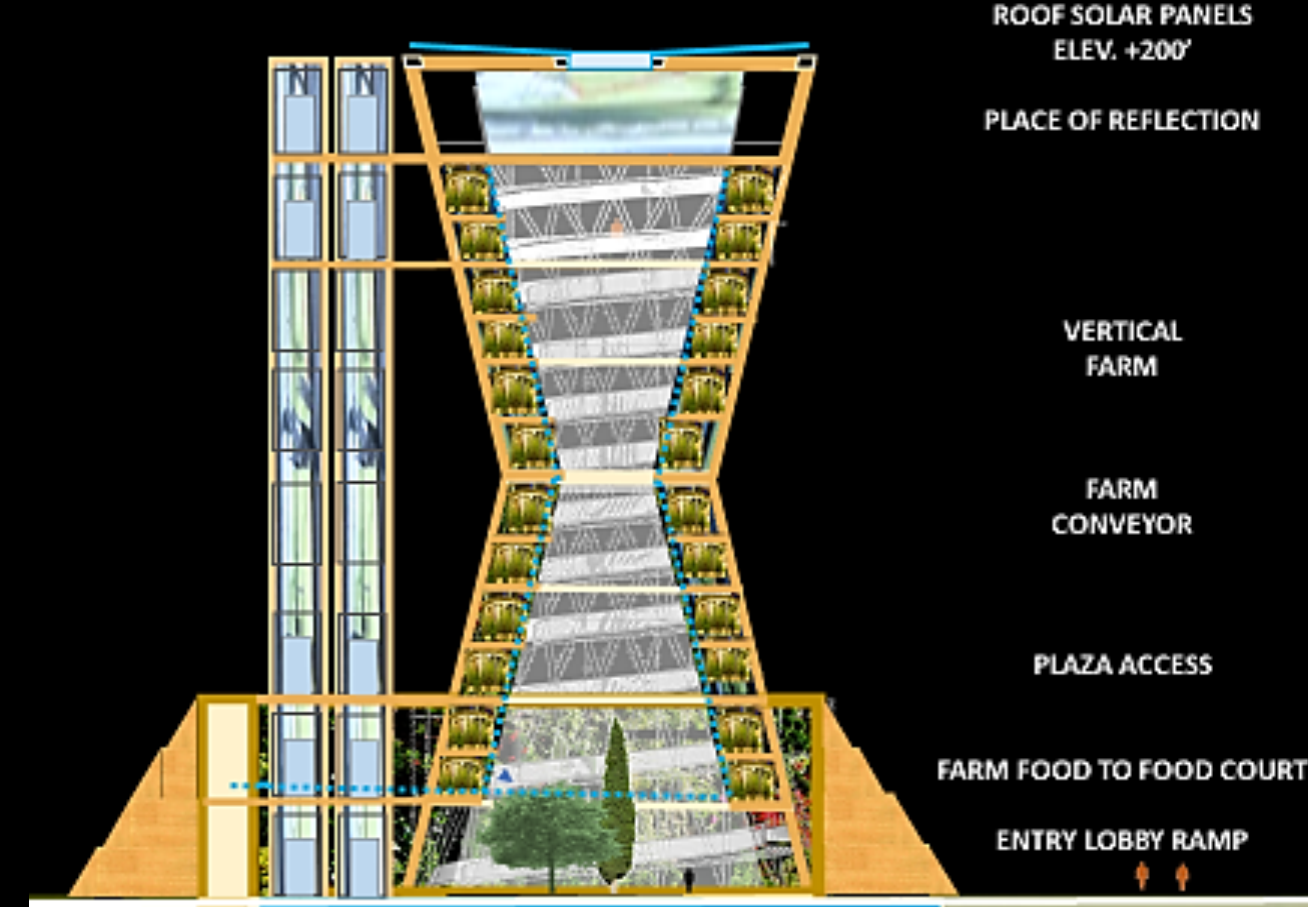

CONCEPT SKETCH OF WORLD BIOMES EXHIBIT : PLAN & SECTION

CONNECTING NATURE, PEOPLE, CITIES & TECHNOLOGY

ICONIC LANDMARK PLANS

## PROJECT SUMMARY

ICONIC LANDMARK . EAST ELEVATION . VERTICAL FARMING . GRAPHIC SCALE

ONLY ISOSCELES TRIANGLE  
DEFINING GOLDEN RATIO  
FIBONACCI HUMAN SCALE

SO AS ABOVE,  
SO AS BELOW

Our iconic Landmark is a ‘community gift’ in the form of a Tree of Life. This heuristic metaphor symbolizes humankind’s inseparable link with earth. Within the Landmark, a spiraling rotunda of innovations presents past, current, future dreams guided by artificial intelligence (AI) powered storytelling. An environmental ethos of vertical farming pods and living walls sustains California’s Chaparral ecology, while invoking in its laminated timber construction net-zero design principles. At night, color fields illuminate the two rivers and undulating earthen mounds, inspiring emotional effects of luminosity and transcendent visions:

“So as Above, So as Below”: One Earth.

AUDITORIUM . PUBLIC FACILITIES . GARDEN COURTYARD LOBBY . INNOVATION SPIRAL . EXHIBITIONS . WASTE WATER RECYCLING  
NORTH / SOUTH SECTION OF LANDMARK – TIMBER CONSTRUCTION – MIXED MODE A/C – GRAPHIC SCALE

EAST / WEST SECTION OF SITE & LANDMARK . GRAPHIC SCALE

NIGHT ILLUMINATION STUDY OF ICONIC LANDMARK

DESIGN IDEA DIAGRAM

ICON LANDMARK – SPIRALING ROTUNDA OF INNOVATION