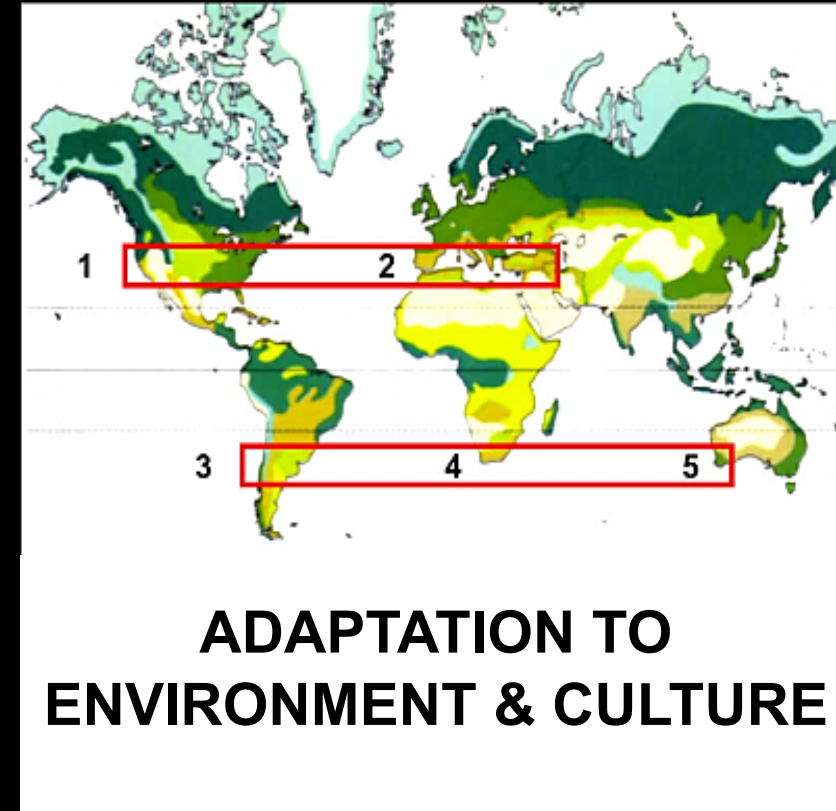

# "ONE EARTH"

## PROJECT SUMMARY

ICONIC LANDMARK . EAST ELEVATION . VERTICAL FARMING . GRAPHIC SCALE

ONLY ISOSCELES TRIANGLE  
DEFINING GOLDEN RATIO  
FIBONACCI HUMAN SCALE

SO AS ABOVE,  
SO AS BELOW

Our iconic Landmark is a ‘community gift’ in the form of a Tree of Life. This heuristic metaphor symbolizes humankind’s inseparable link with earth. Within the Landmark, a spiraling rotunda of innovations presents past, current, future dreams guided by artificial intelligence (AI) powered storytelling. An environmental ethos of vertical farming pods and living walls sustains California’s Chaparral ecology, while invoking in its laminated timber construction net-zero design principles. At night, color fields illuminate the two rivers and undulating earthen mounds, inspiring emotional effects of luminosity and transcendent visions: