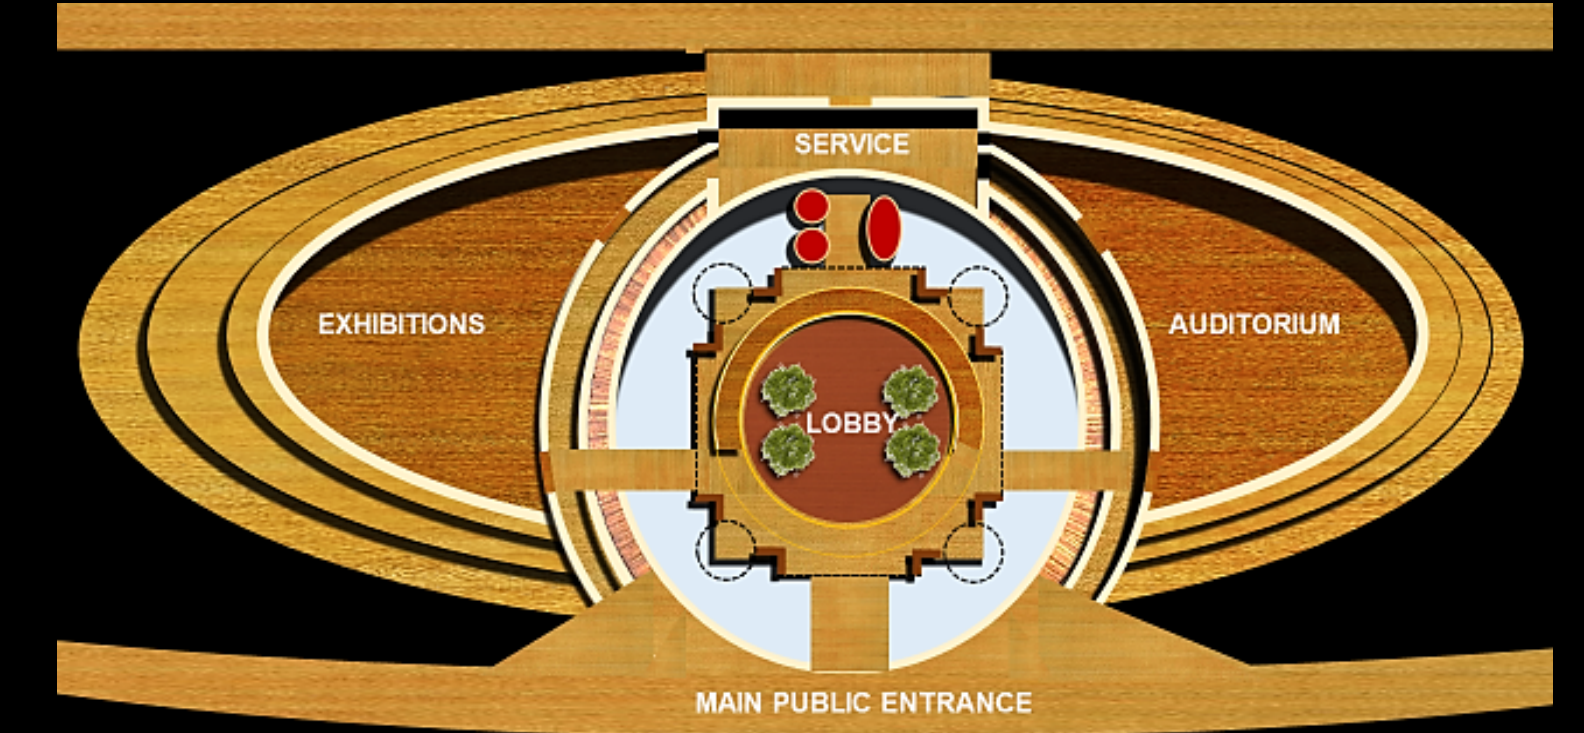

CONCEPT SKETCH OF WORLD BIOMES EXHIBIT : PLAN & SECTION

CONNECTING NATURE, PEOPLE, CITIES & TECHNOLOGY

ICONIC LANDMARK PLANS

## PROJECT SUMMARY

ICONIC LANDMARK . EAST ELEVATION . VERTICAL FARMING . GRAPHIC SCALE

ONLY ISOSCELES TRIANGLE  
DEFINING GOLDEN RATIO  
FIBONACCI HUMAN SCALE

SO AS ABOVE,  
SO AS BELOW

Our iconic Landmark is a ‘community gift’ in the form of a Tree of Life. This heuristic metaphor symbolizes humankind’s inseparable link with earth. Within the Landmark, a spiraling rotunda of innovations presents past, current, future dreams guided by artificial intelligence (AI) powered storytelling. An environmental ethos of vertical farming pods and living walls sustains California’s Chaparral ecology, while invoking in its laminated timber construction net-zero design principles. At night, color fields illuminate the two rivers and undulating earthen mounds, inspiring emotional effects of luminosity and transcendent visions:

EAST / WEST SECTION OF SITE & LANDMARK . GRAPHIC SCALE

NIGHT ILLUMINATION STUDY OF ICONIC LANDMARK

DESIGN IDEA DIAGRAM

ICON LANDMARK – SPIRALING ROTUNDA OF INNOVATION