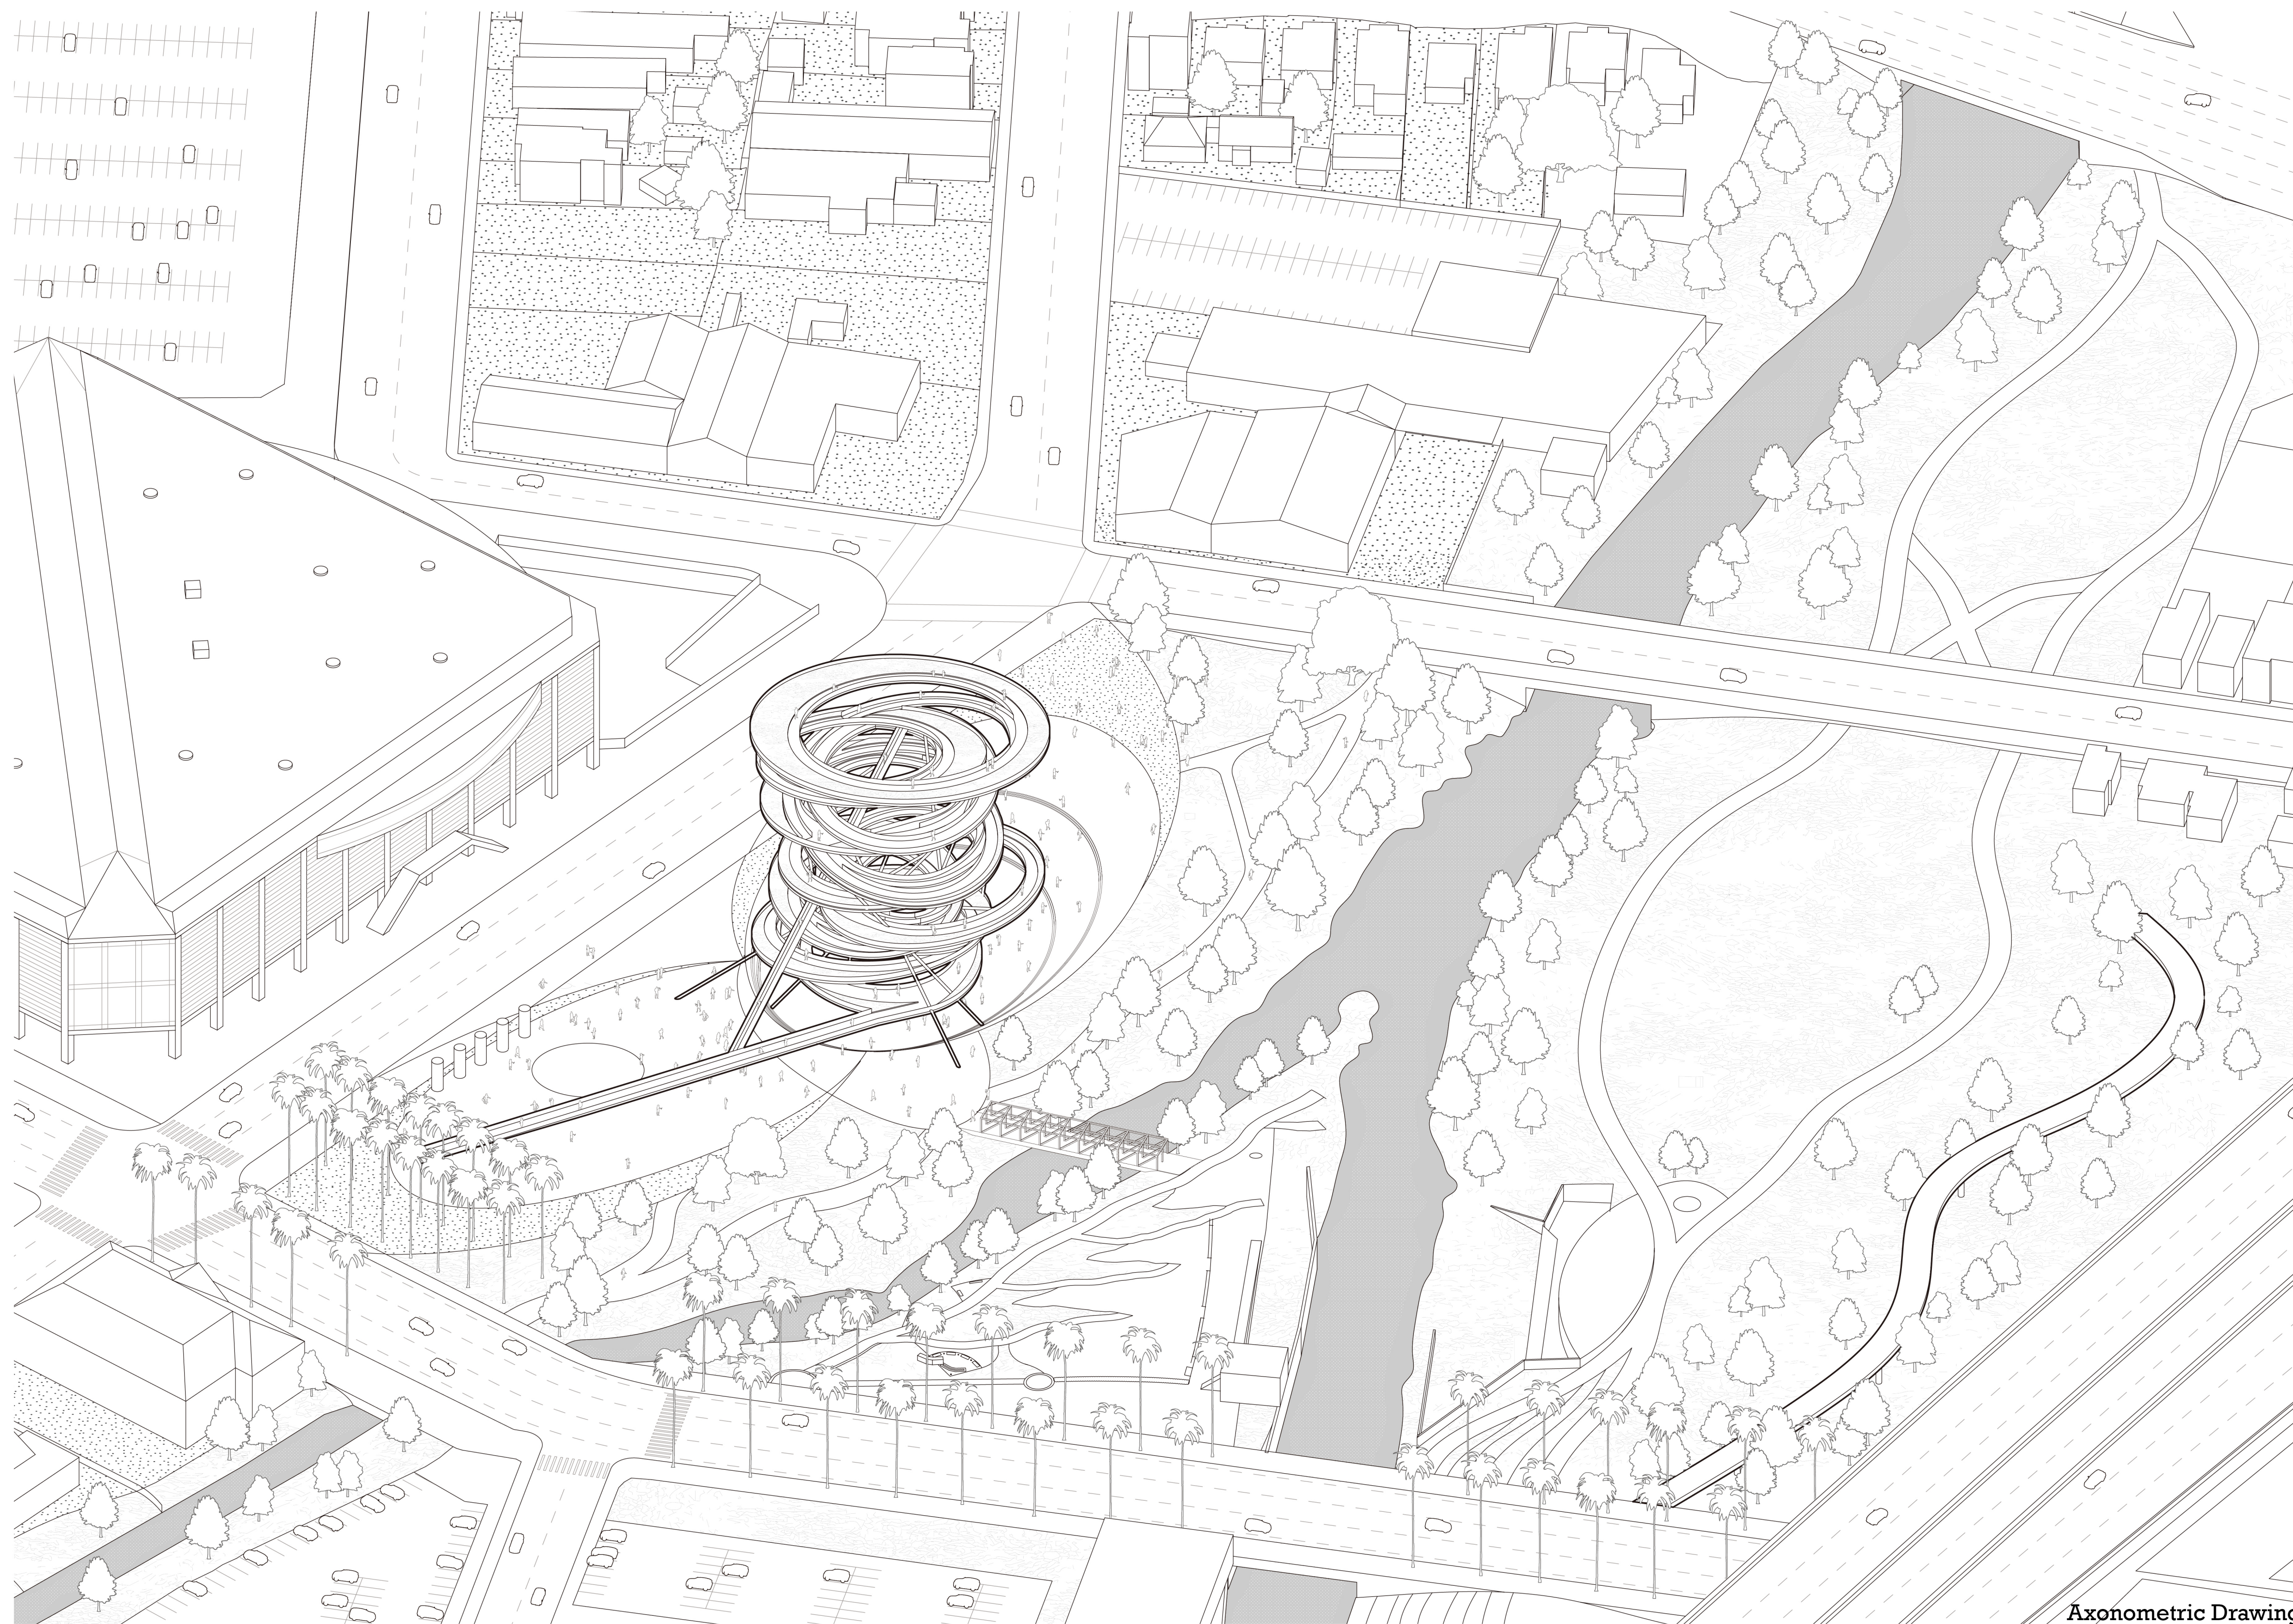

10 Rings

Urban Confluence Silicon Valley Landmark Design Competition

10 Rings is a proposal that intertwines human activities, creatures, and green space and elevates them into the sky. The new San Jose Landmark will create an engaging experience for visitors, a comfortable habitat for creatures, a suitable environment for greeneries. It will become a lighthouse at night. People can interact with it by walking on the floor, prompting changes to the appearance of the landmark through their movement. It's not only a landmark for San Jose but also a landmark of the 21st century, a manifesto to the world.

02 Public Space
We use the left side of the site as our main area for design as we consider the left side as a kind gesture following the river, having a close connection to the arena to attract people. Therefore, we create three main public 'circle' plaza area to attract people.

06 Vertical Park
The new San Jose Landmark will be a vertical green park to bring people, green space, and other creatures. Instead of being another skyscraper, the new San Jose Landmark will be a public space mixing nature, people, and landscapes.

Axonometric Drawing

Aerial View

Vertical Park

Interactive Lighting Concept Diagram

Night View