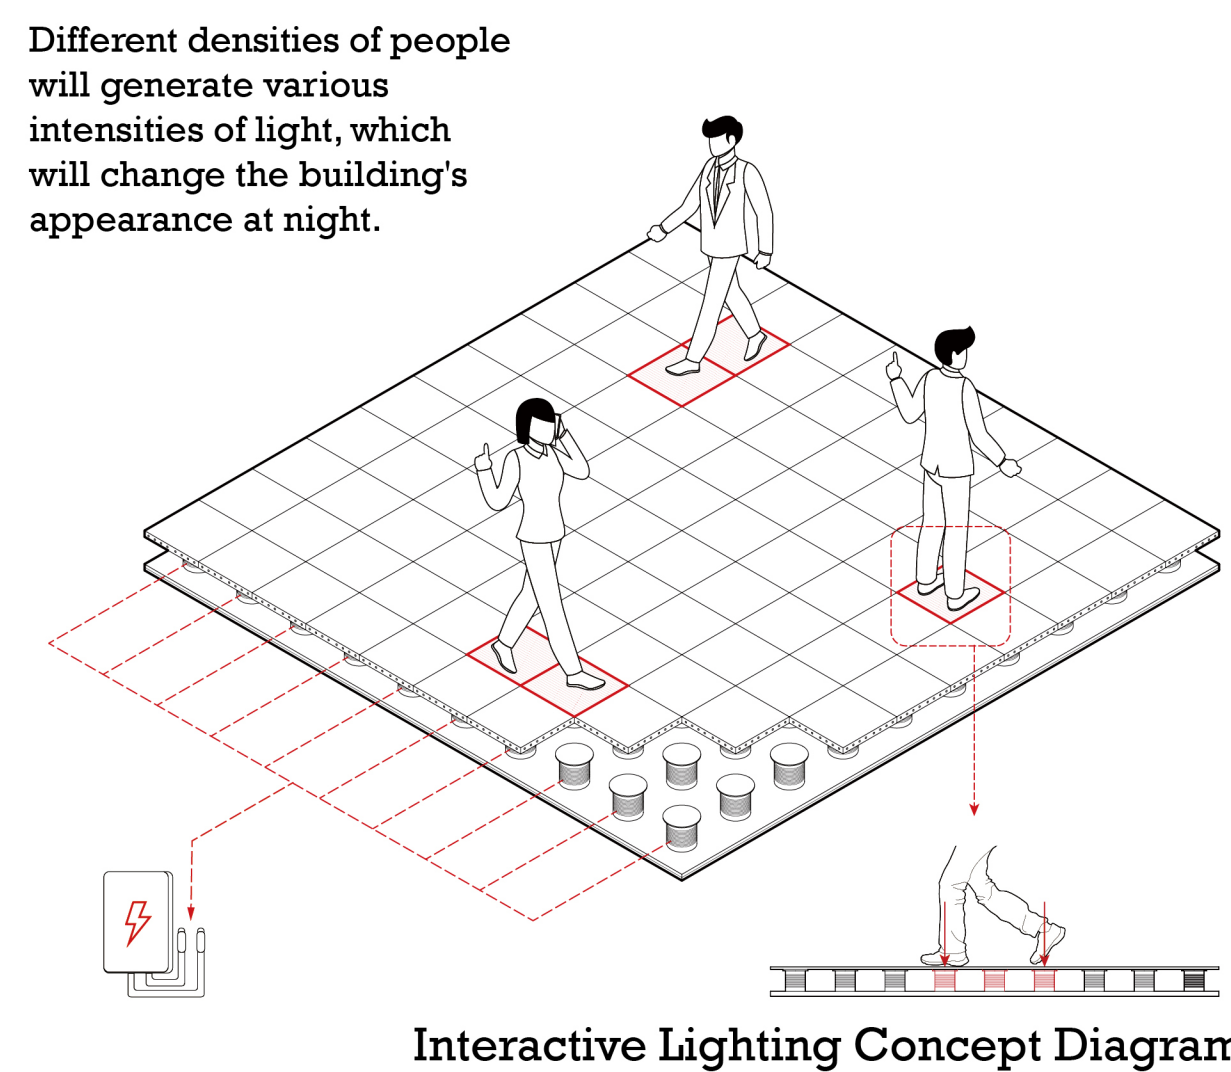

06 Vertical Park
The new San Jose Landmark will be a vertical green park to bring people, green space, and other creatures. Instead of being another skyscraper, the new San Jose Landmark will be a public space mixing nature, people, and landscapes.

Axonometric Drawing

Aerial View

Vertical Park

Interactive Lighting Concept Diagram

Night View