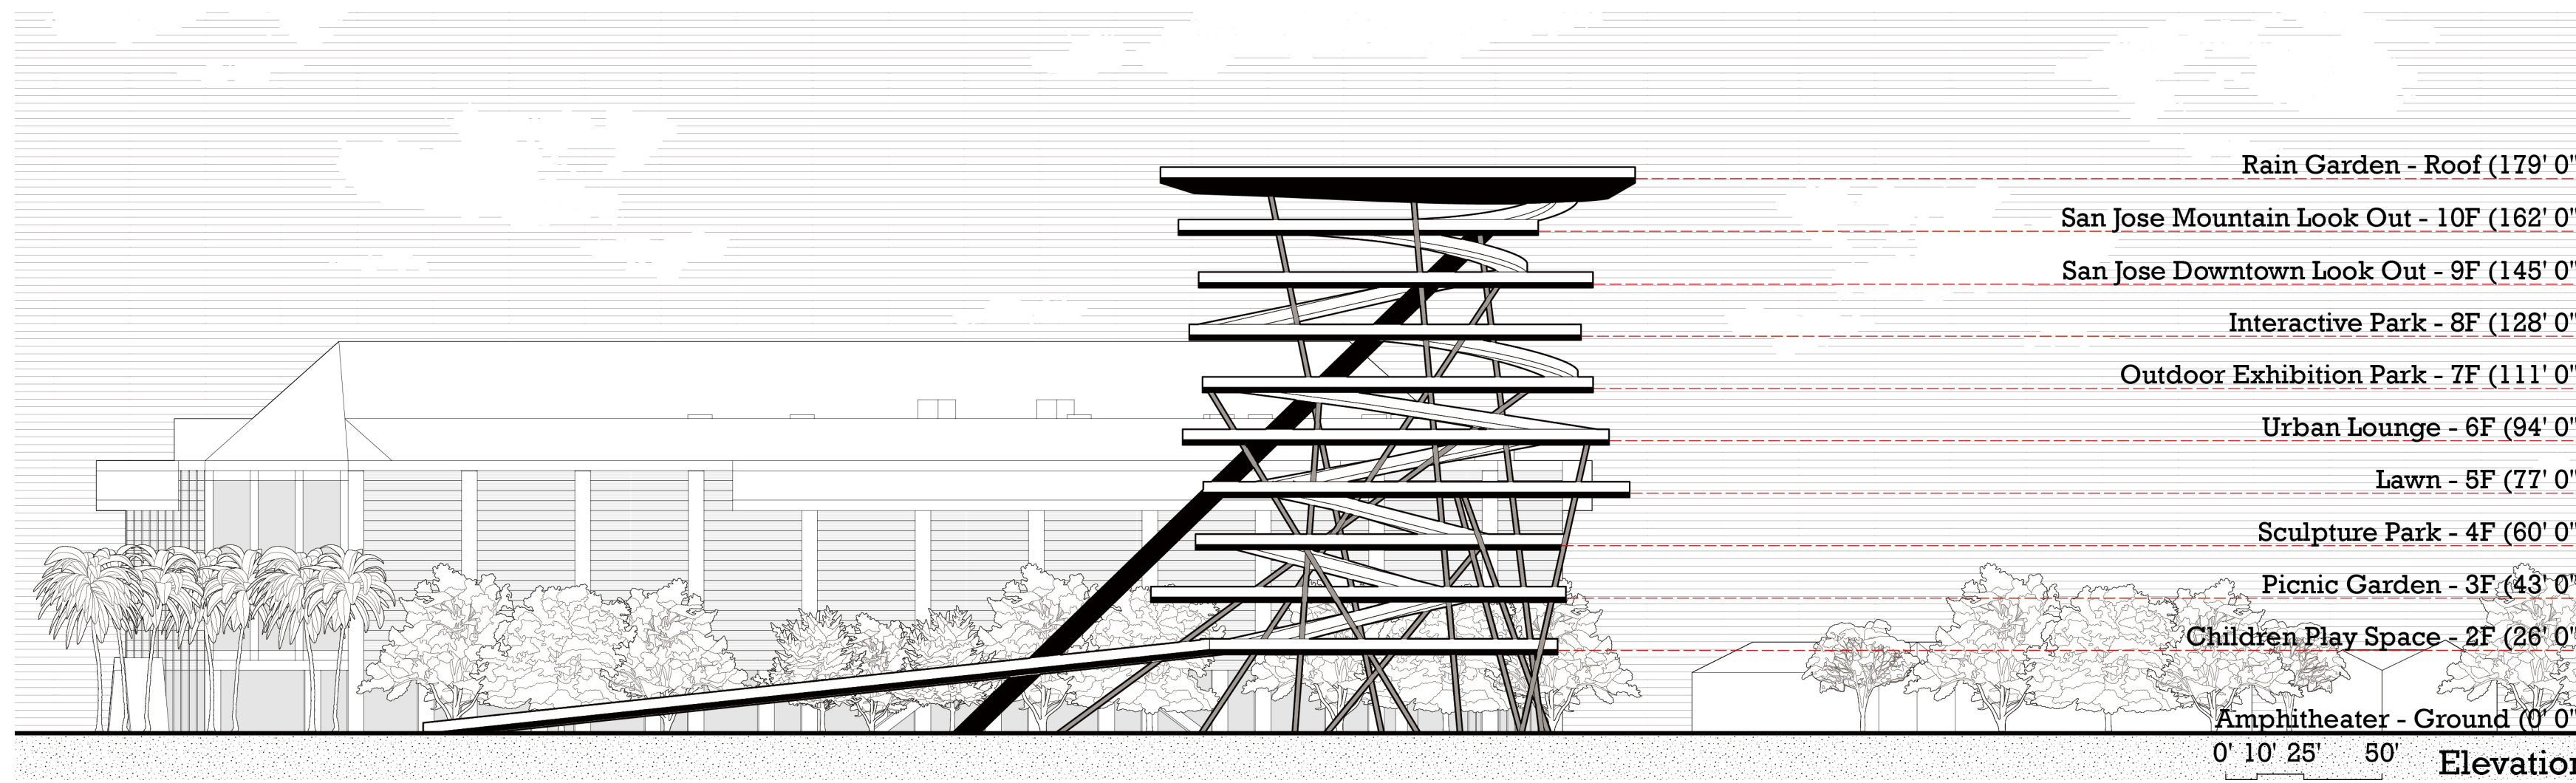

10 Rings

Urban Confluence Silicon Valley Landmark Design Competition

10 Rings is a proposal that intertwines human activities, creatures, and green space and elevates them into the sky. The new San Jose Landmark will create an engaging experience for visitors, a comfortable habitat for creatures, a suitable environment for greeneries. It will become a lighthouse at night. People can interact with it by walking on the floor, prompting changes to the appearance of the landmark through their movement. It's not only a landmark for San Jose but also a landmark of the 21st century, a manifesto to the world.

02 Public Space
We use the left side of the site as our main area for design as we consider the left side as a kind gesture following the river, having a close connection to the arena to attract people. Therefore, we create three main public 'circle' plaza area to attract people.

06 Vertical Park
The new San Jose Landmark will be a vertical green park to bring people, green space, and other creatures. Instead of being another skyscraper, the new San Jose Landmark will be a public space mixing nature, people, and landscapes.

Axonometric Drawing

Aerial View

Vertical Park

Interactive Lighting Concept Diagram

Night View