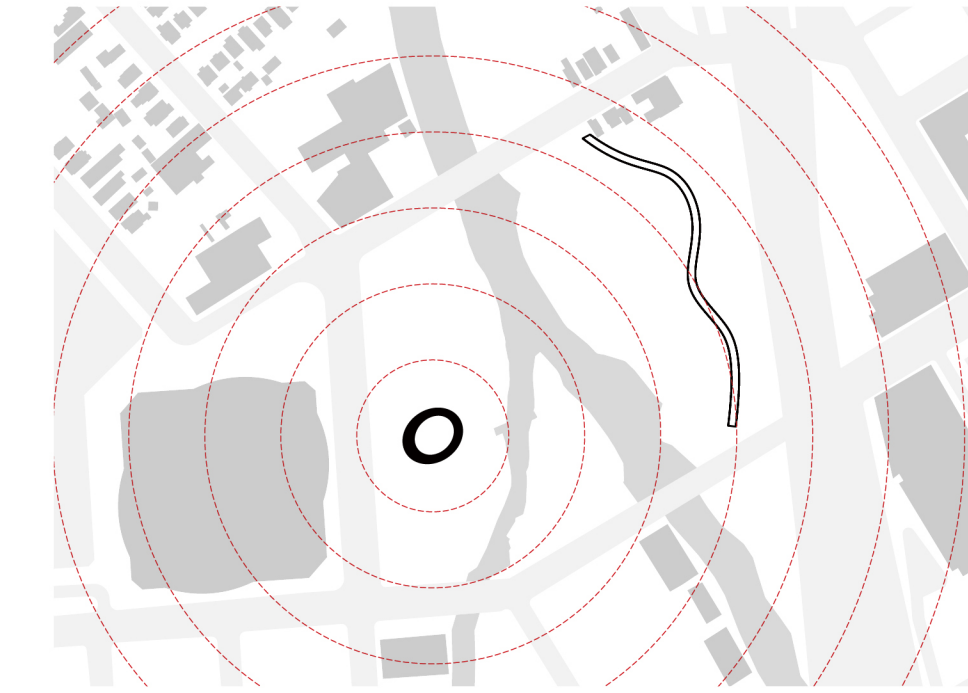

05 Site Activation
We imagine the new landmark will not only serve the Arena Green Urban Park and surrounding but also can attract a broader range of attention and people to come in like a magnet to influence the whole San Jose City.