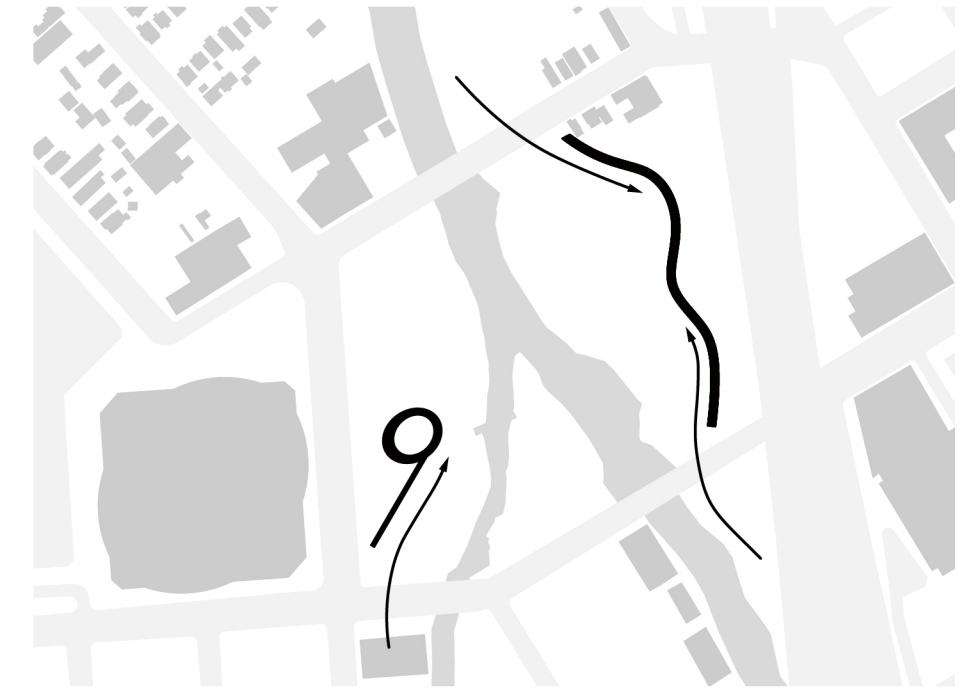

06 Vertical Park
The new San Jose Landmark will be a vertical green park to bring people, green space, and other creatures. Instead of being another skyscraper, the new San Jose Landmark will be a public space mixing nature, people, and landscapes.