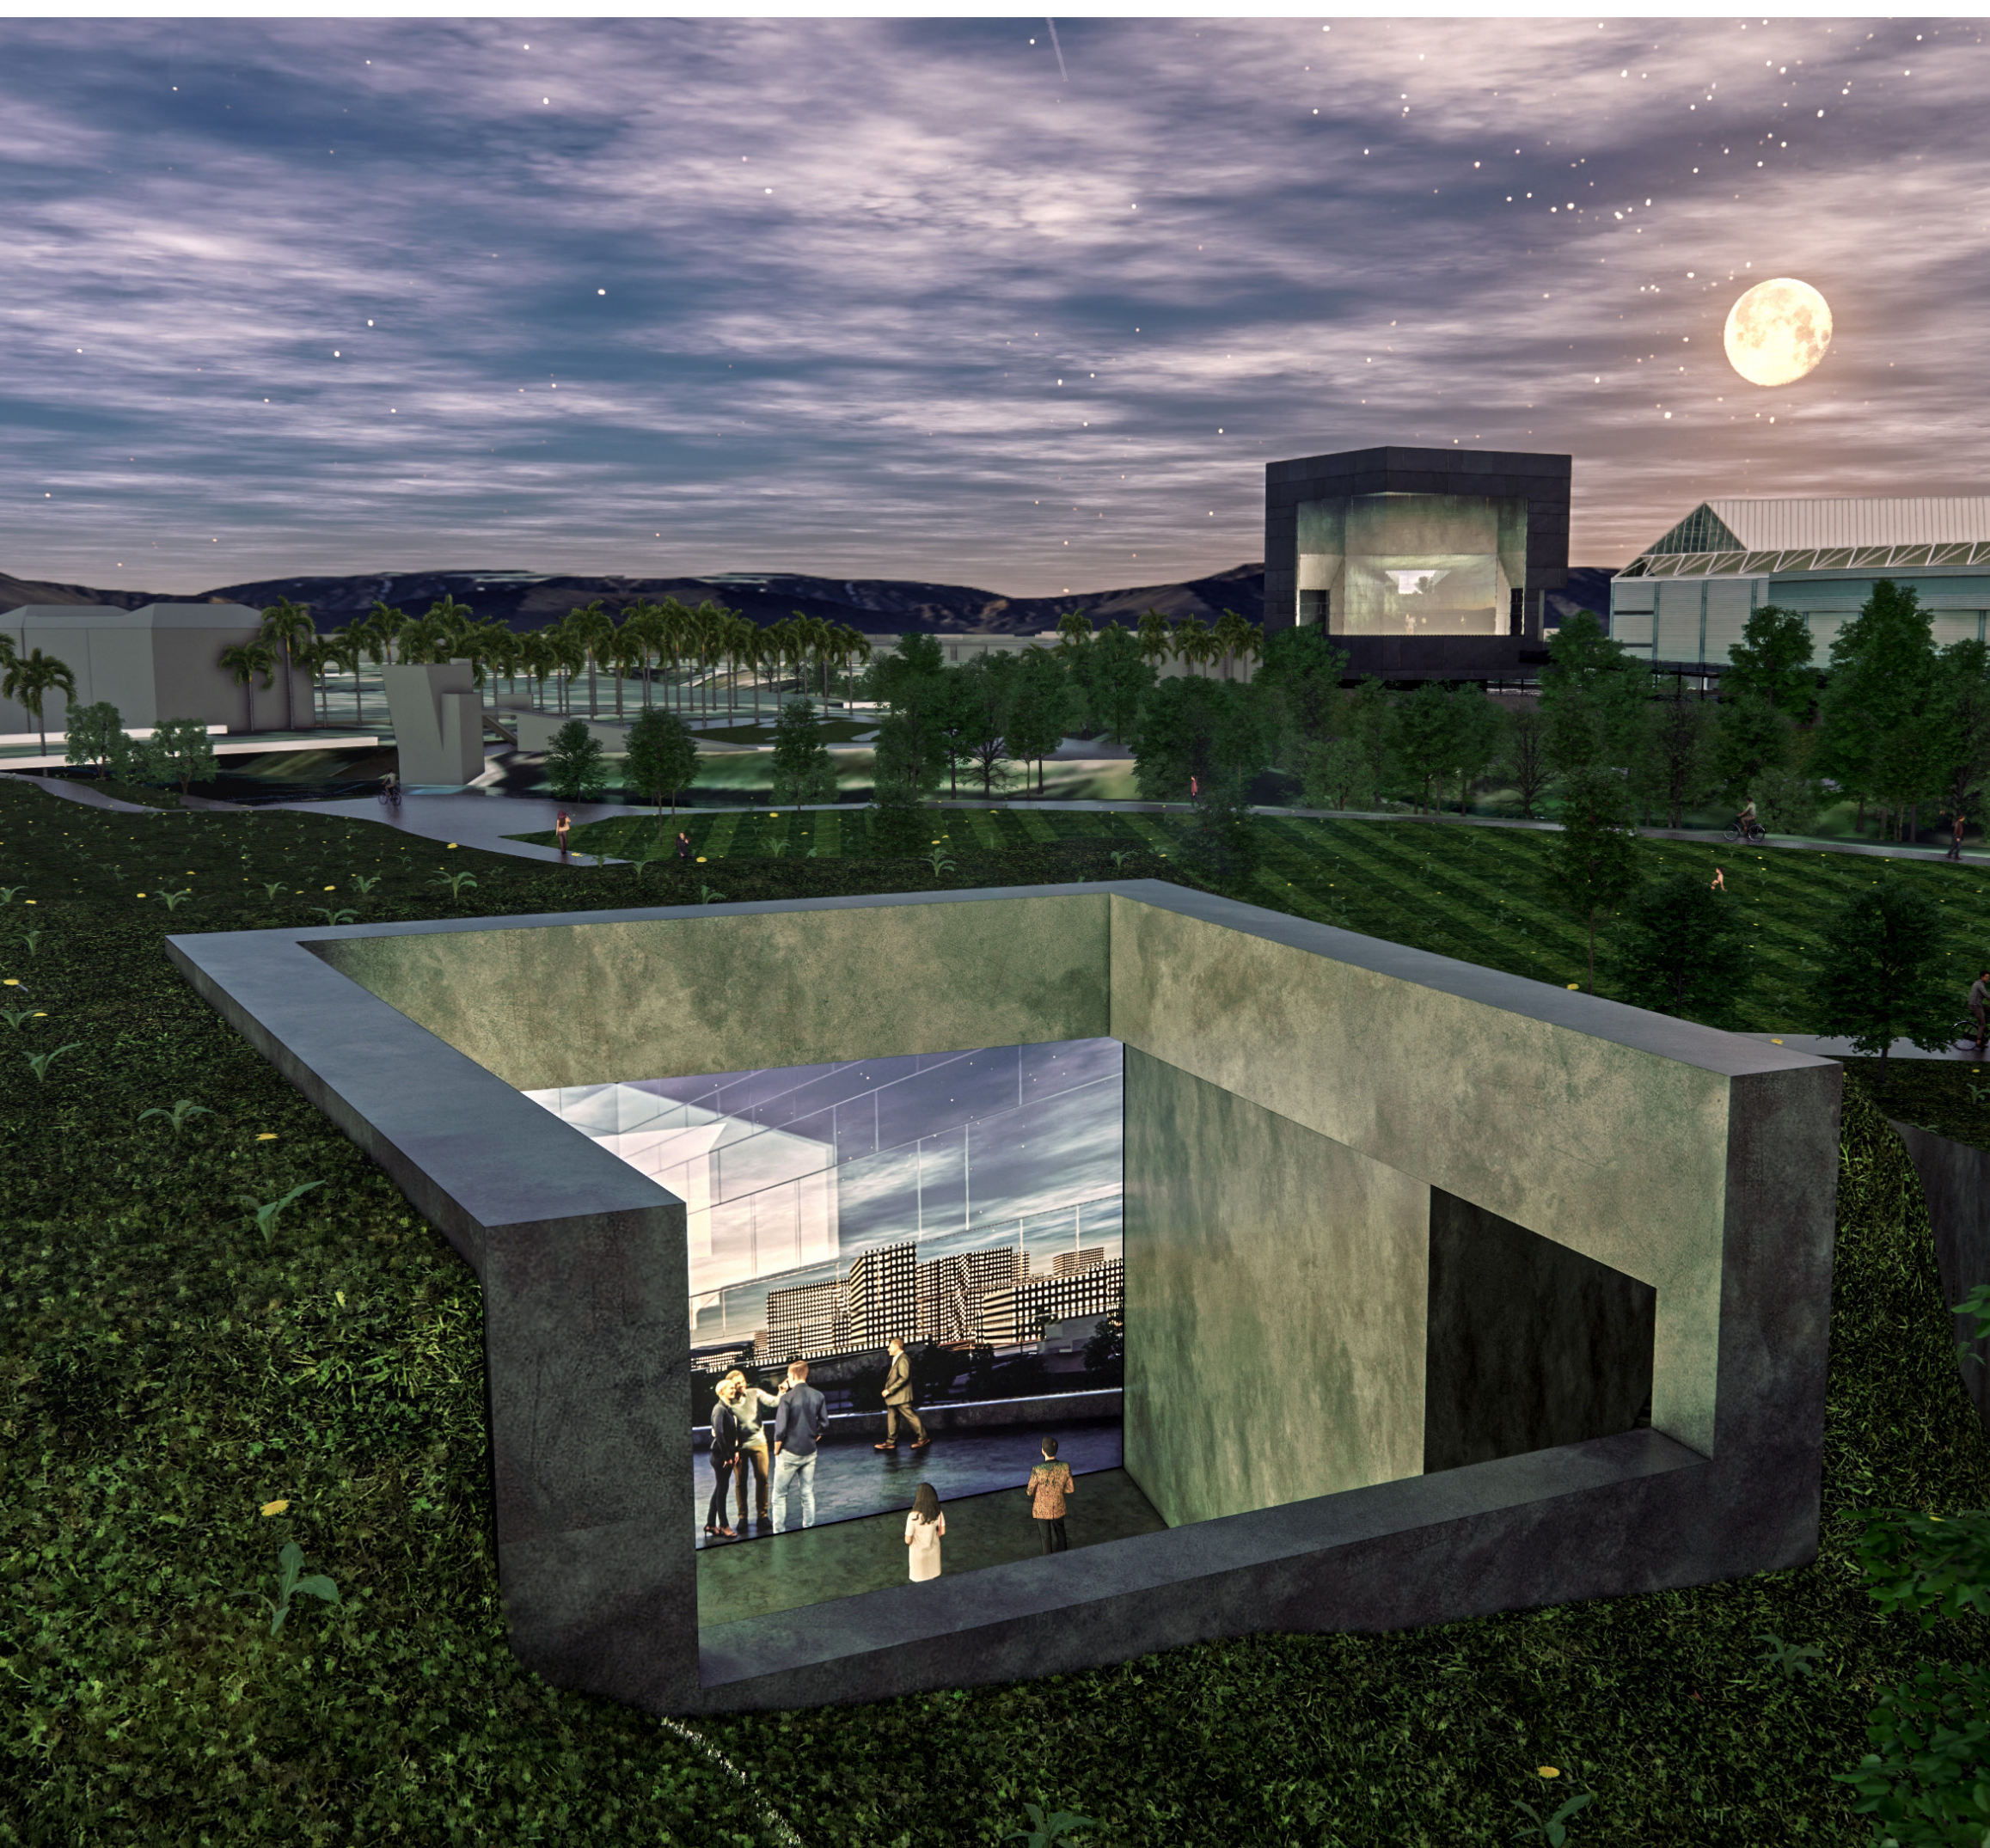

THE QUANTUM CONFLUENCE

Here stands an icon for the progressive development of humankind. This self-sustaining, experiential sculpture uses natural light and timeless materials to capture the essence of instantaneous human connection through analog means. The sculpture harnesses minimal energy from the sun, serving as a beacon of hope and representing the day when humanity is able to achieve a net-positive impact on our world—when we are able to balance technological advancement with respect for nature and each other. The Quantum Confluence invites you to experience two perspectives simultaneously through nothing more than reflection, physics, and light.

EAST

WEST