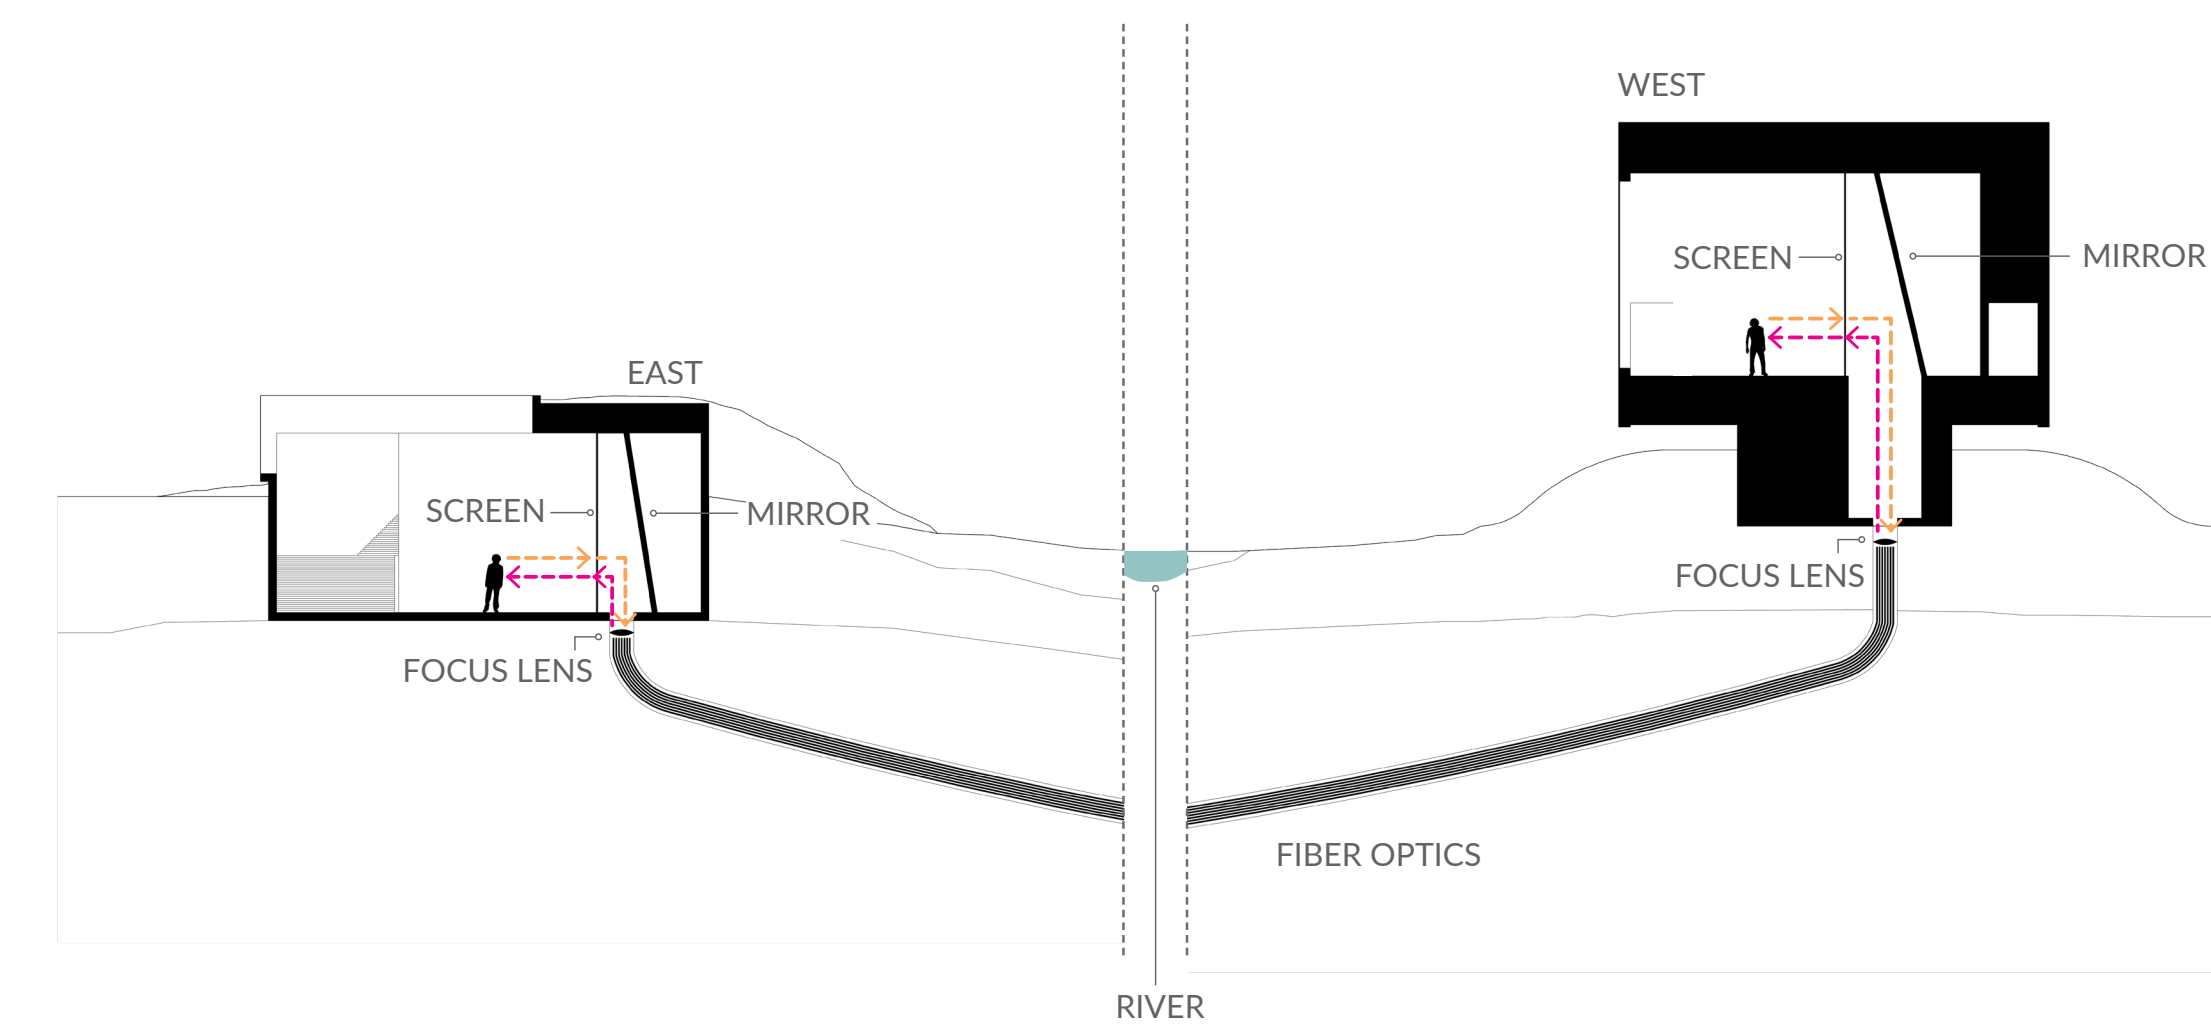

THE QUANTUM CONFLUENCE

Here stands an icon for the progressive development of humankind. This self-sustaining, experiential sculpture uses natural light and timeless materials to capture the essence of instantaneous human connection through analog means. The sculpture harnesses minimal energy from the sun, serving as a beacon of hope and representing the day when humanity is able to achieve a net-positive impact on our world—when we are able to balance technological advancement with respect for nature and each other. The Quantum Confluence invites you to experience two perspectives simultaneously through nothing more than reflection, physics, and light.

EAST

WEST