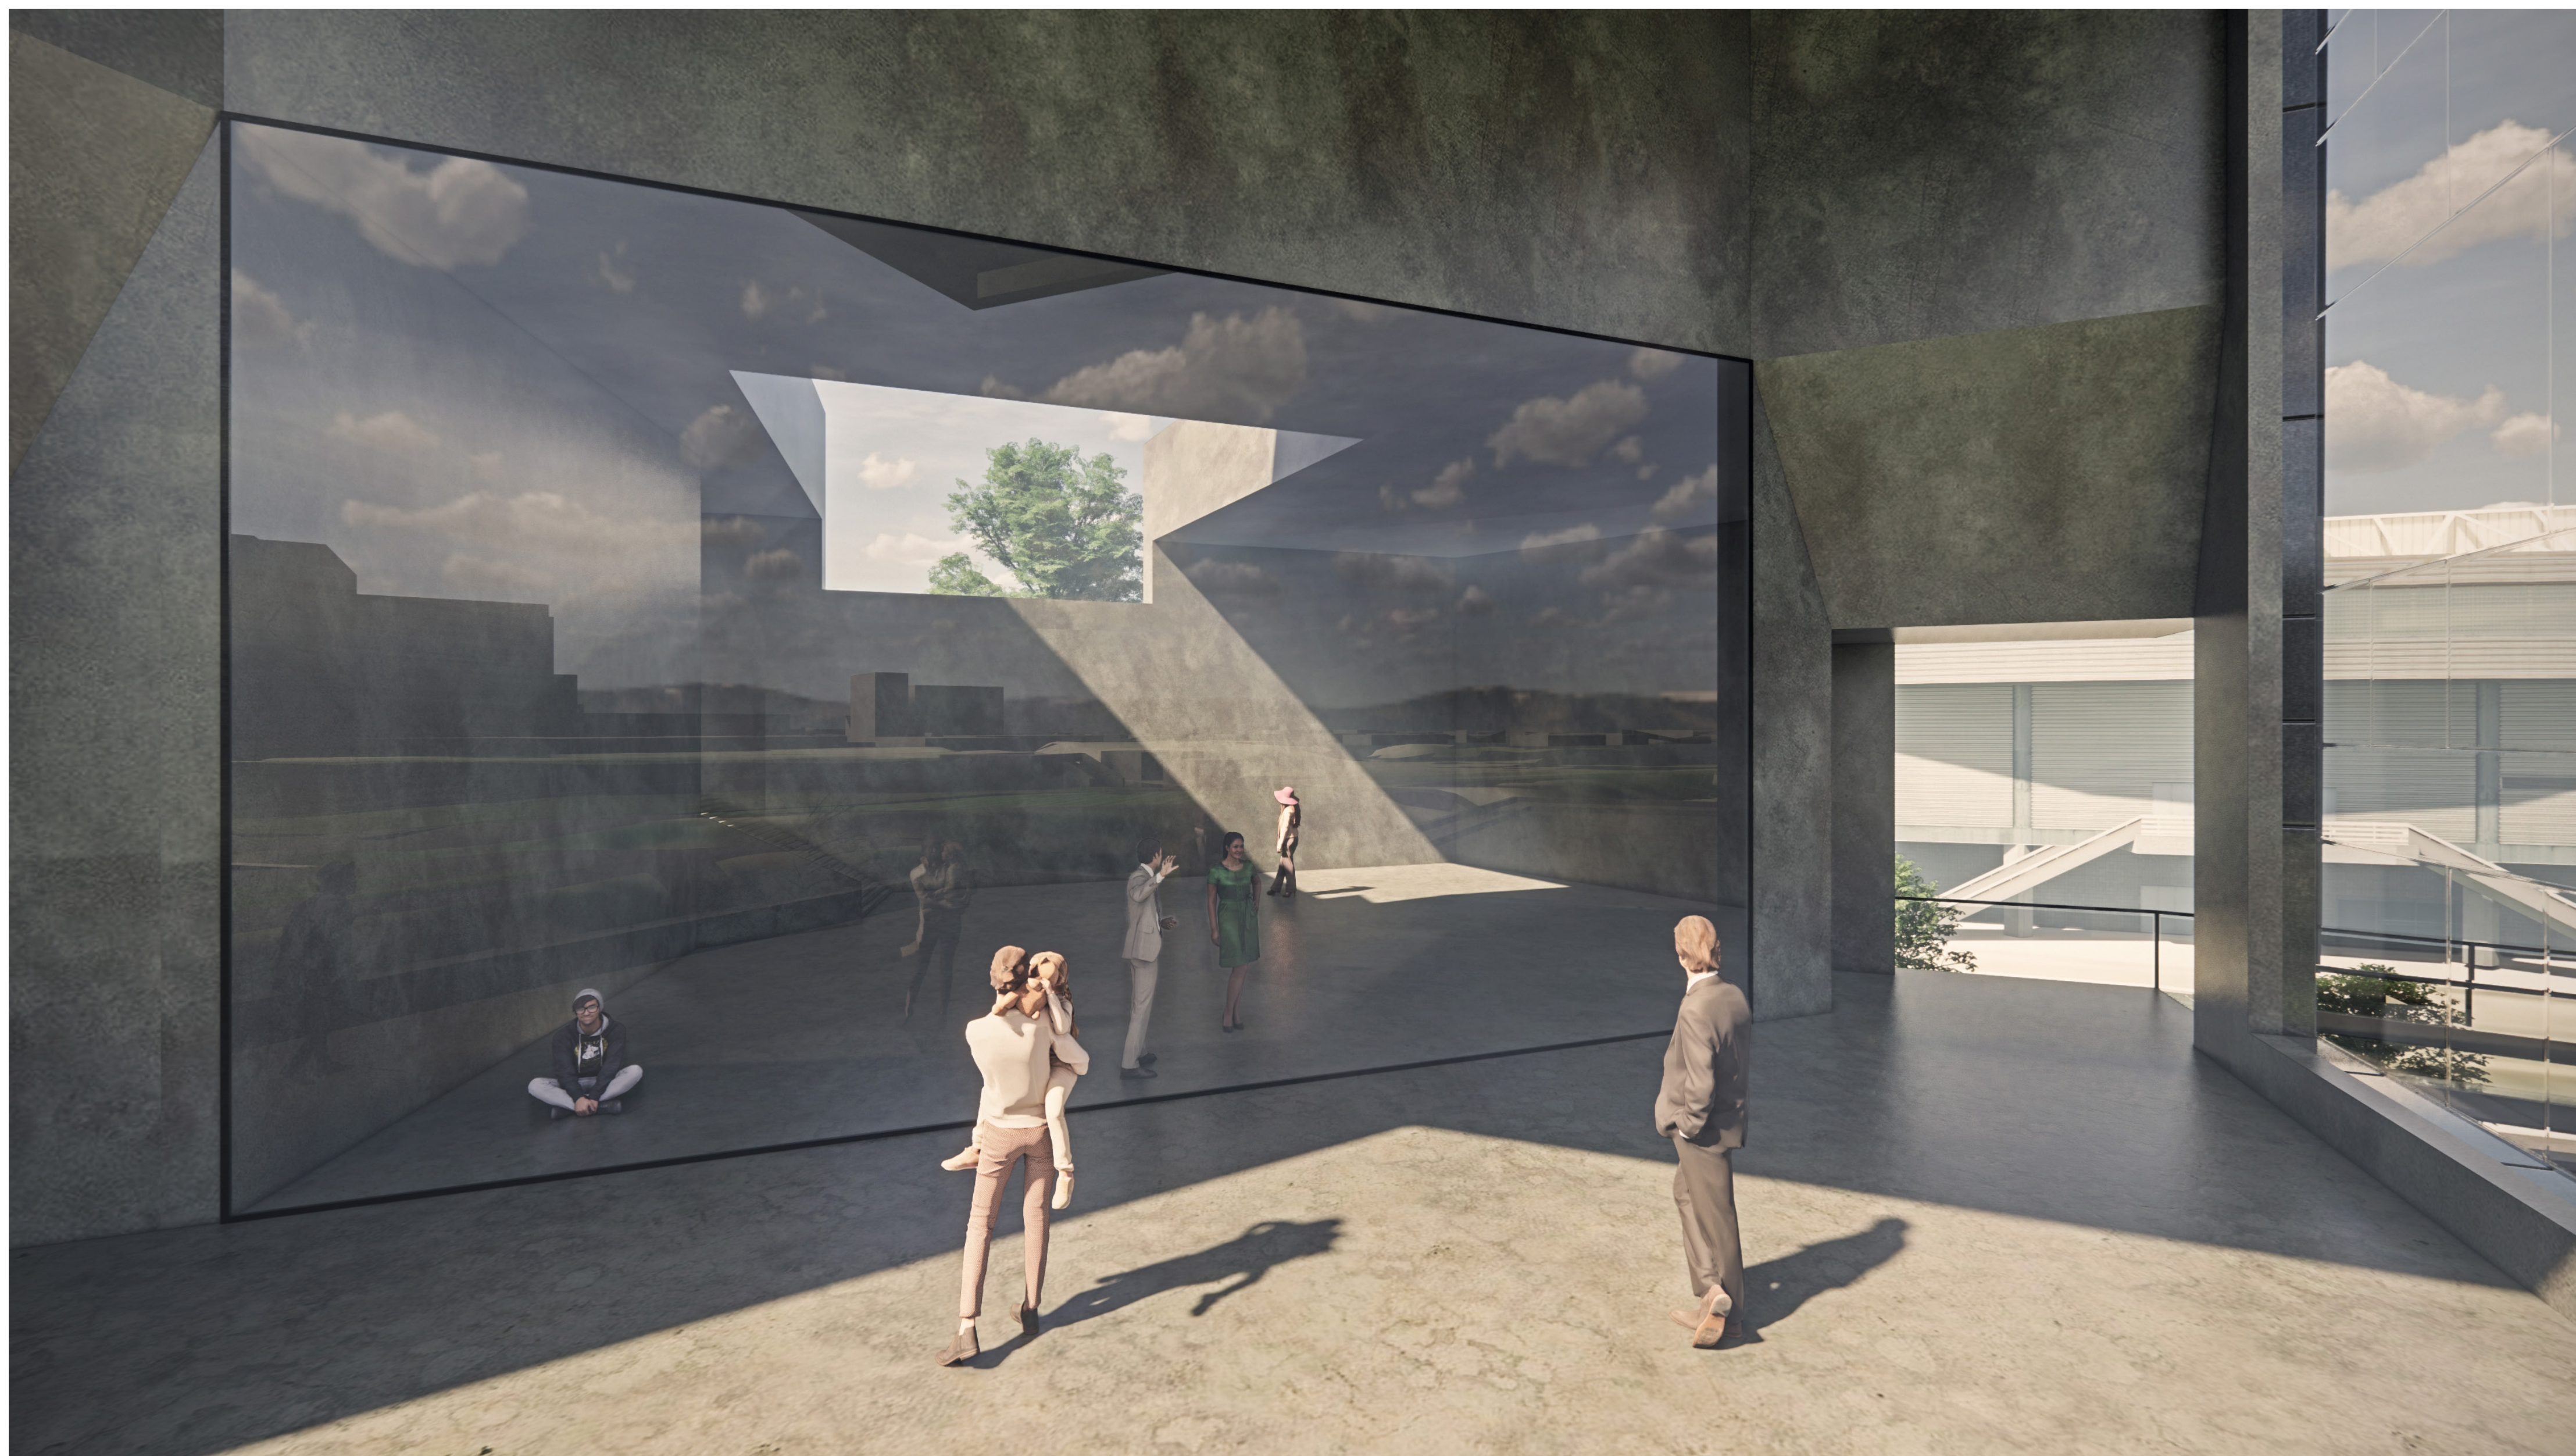

THE QUANTUM CONFLUENCE

Here stands an icon for the progressive development of humankind. This self-sustaining, experiential sculpture uses natural light and timeless materials to capture the essence of instantaneous human connection through analog means. The sculpture harnesses minimal energy from the sun, serving as a beacon of hope and representing the day when humanity is able to achieve a net-positive impact on our world—when we are able to balance technological advancement with respect for nature and each other. The Quantum Confluence invites you to experience two perspectives simultaneously through nothing more than reflection, physics, and light.

EAST

WEST