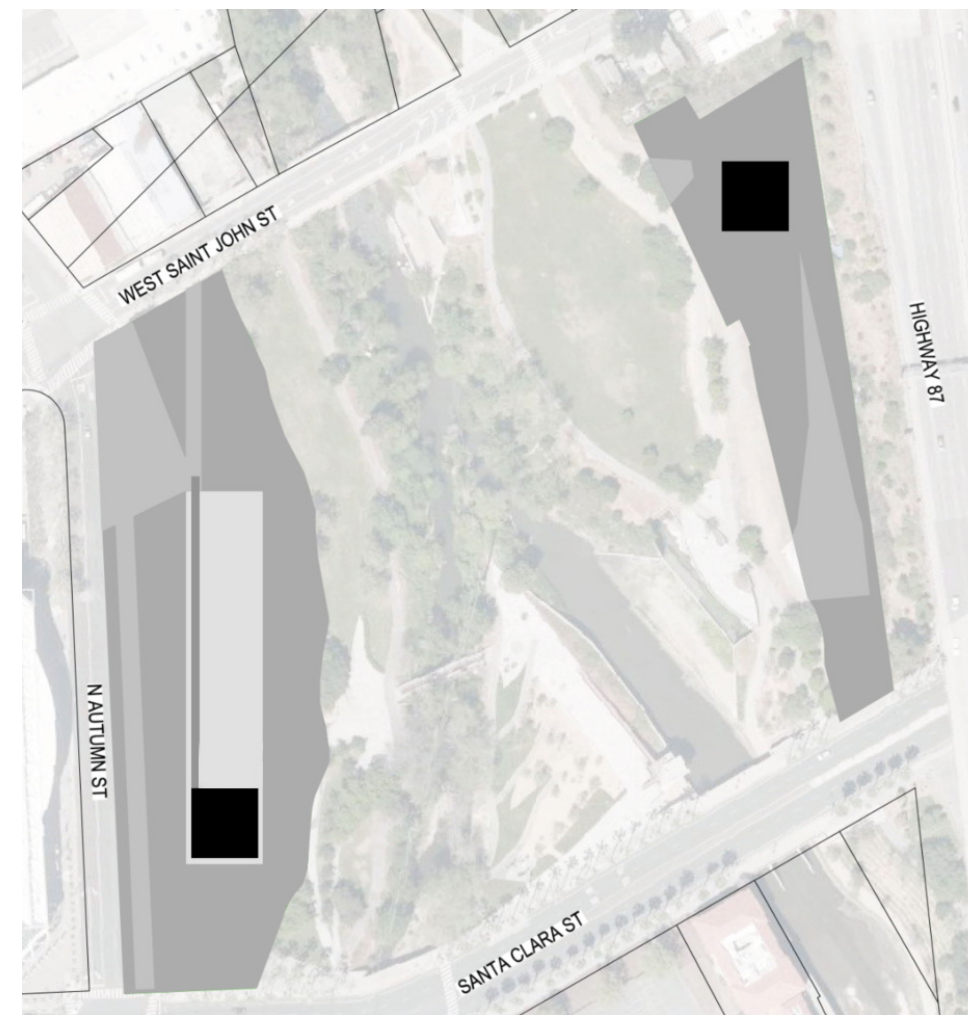

THE QUANTUM CONFLUENCE

Here stands an icon for the progressive development of humankind. This self-sustaining, experiential sculpture uses natural light and timeless materials to capture the essence of instantaneous human connection through analog means. The sculpture harnesses minimal energy from the sun, serving as a beacon of hope and representing the day when humanity is able to achieve a net-positive impact on our world—when we are able to balance technological advancement with respect for nature and each other. The Quantum Confluence invites you to experience two perspectives simultaneously through nothing more than reflection, physics, and light.

EAST

WEST