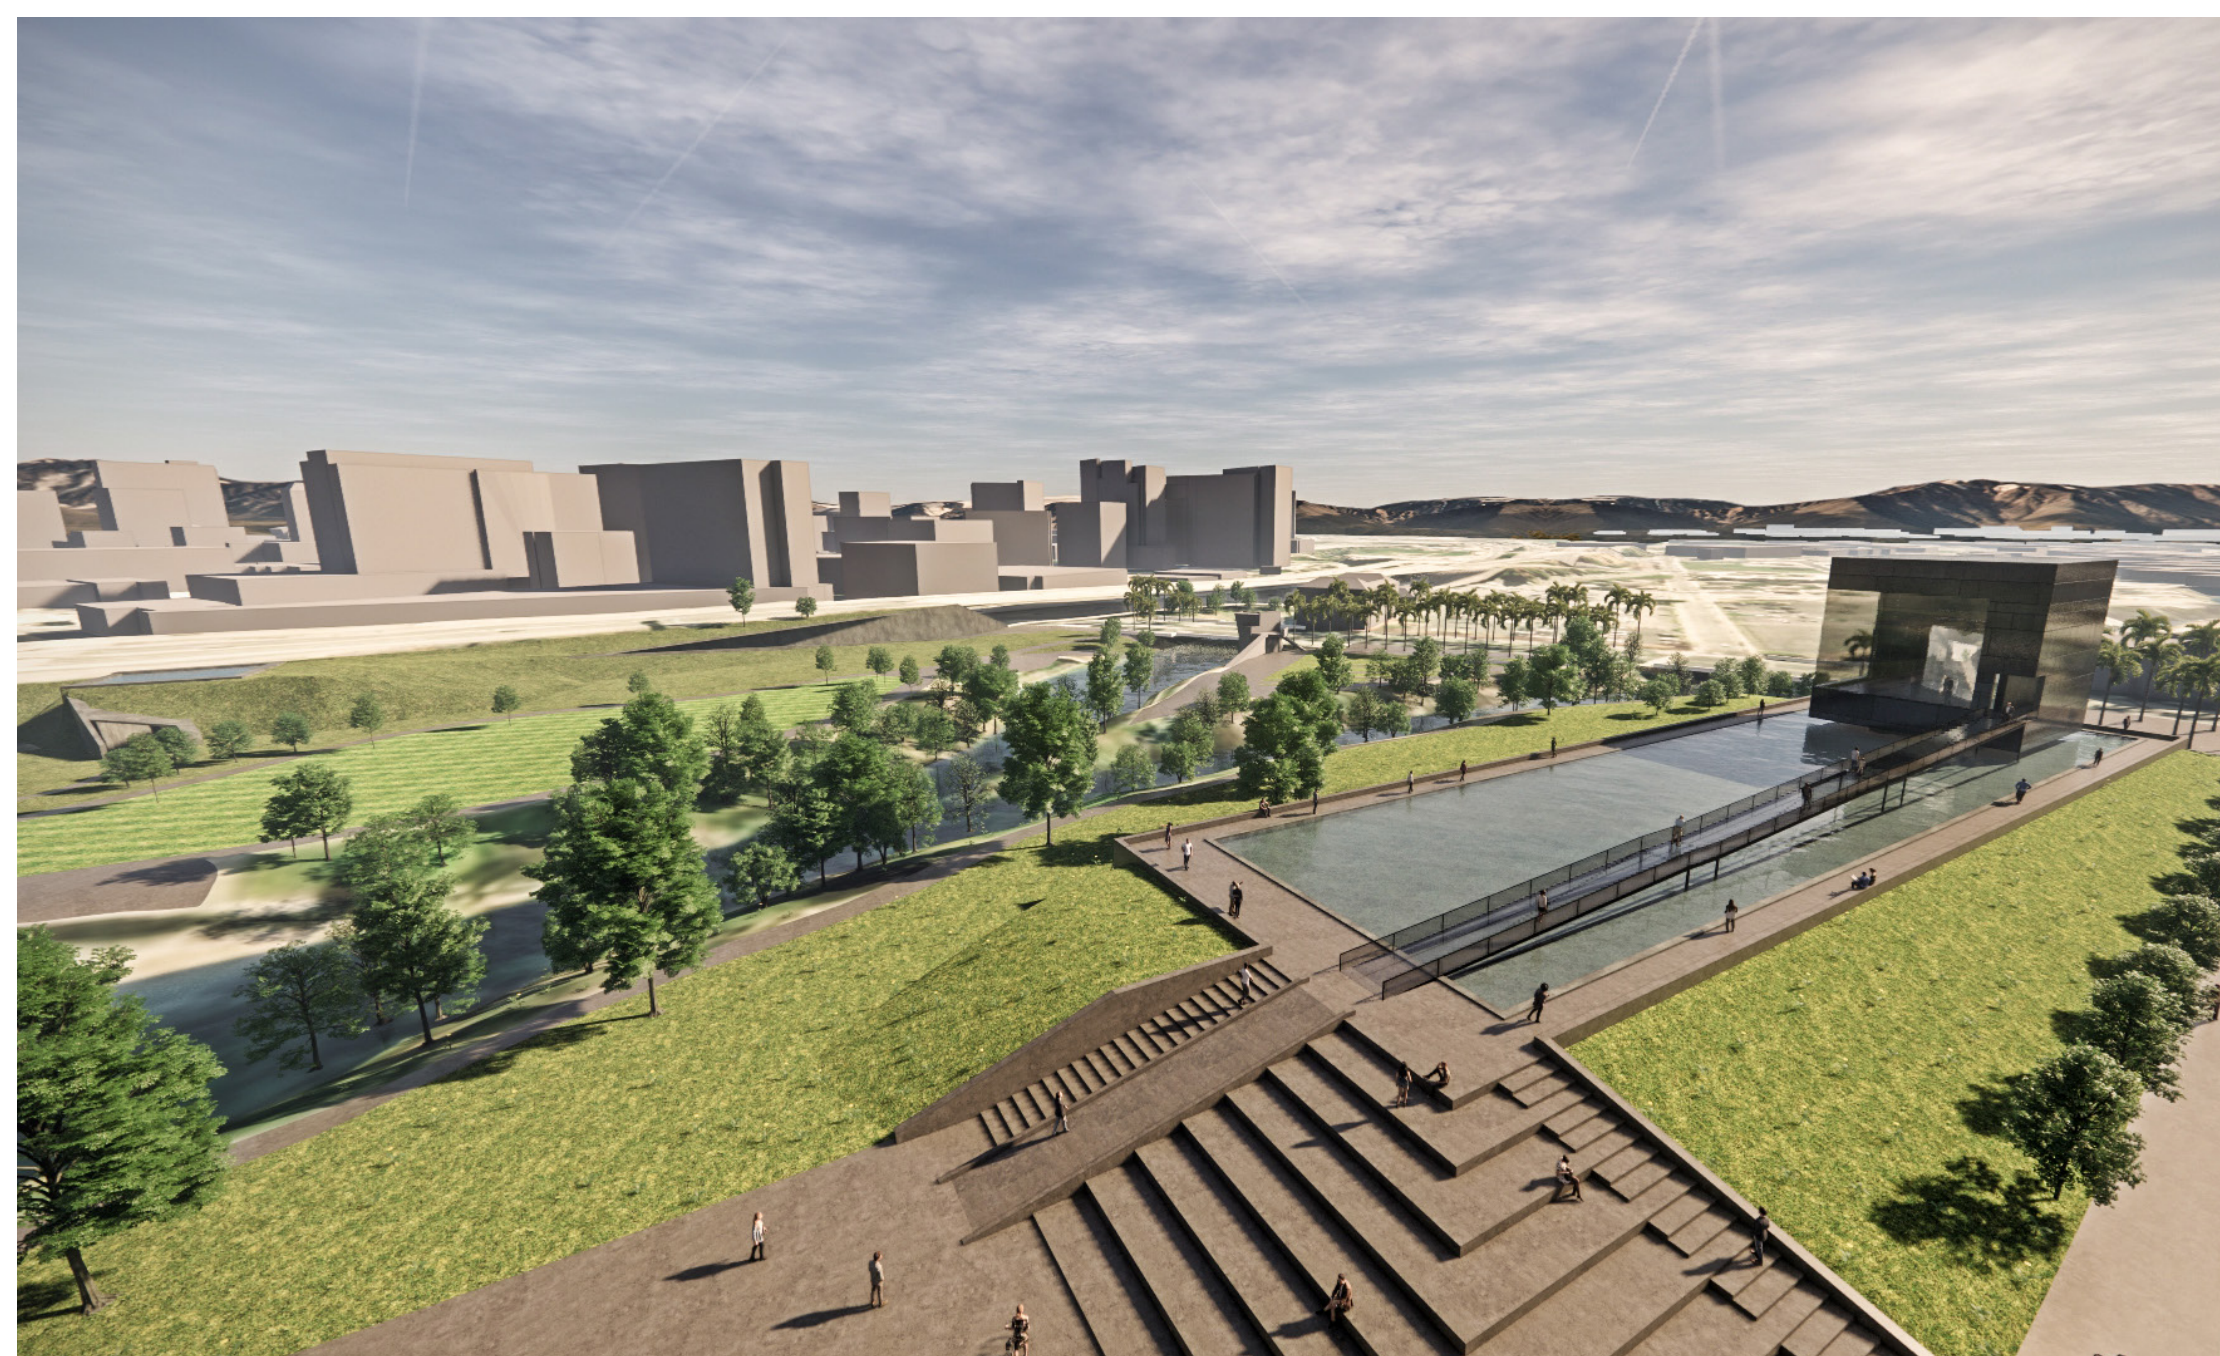

THE QUANTUM CONFLUENCE

Here stands an icon for the progressive development of humankind. This self-sustaining, experiential sculpture uses natural light and timeless materials to capture the essence of instantaneous human connection through analog means. The sculpture harnesses minimal energy from the sun, serving as a beacon of hope and representing the day when humanity is able to achieve a net-positive impact on our world—when we are able to balance technological advancement with respect for nature and each other. The Quantum Confluence invites you to experience two perspectives simultaneously through nothing more than reflection, physics, and light.

EAST

WEST