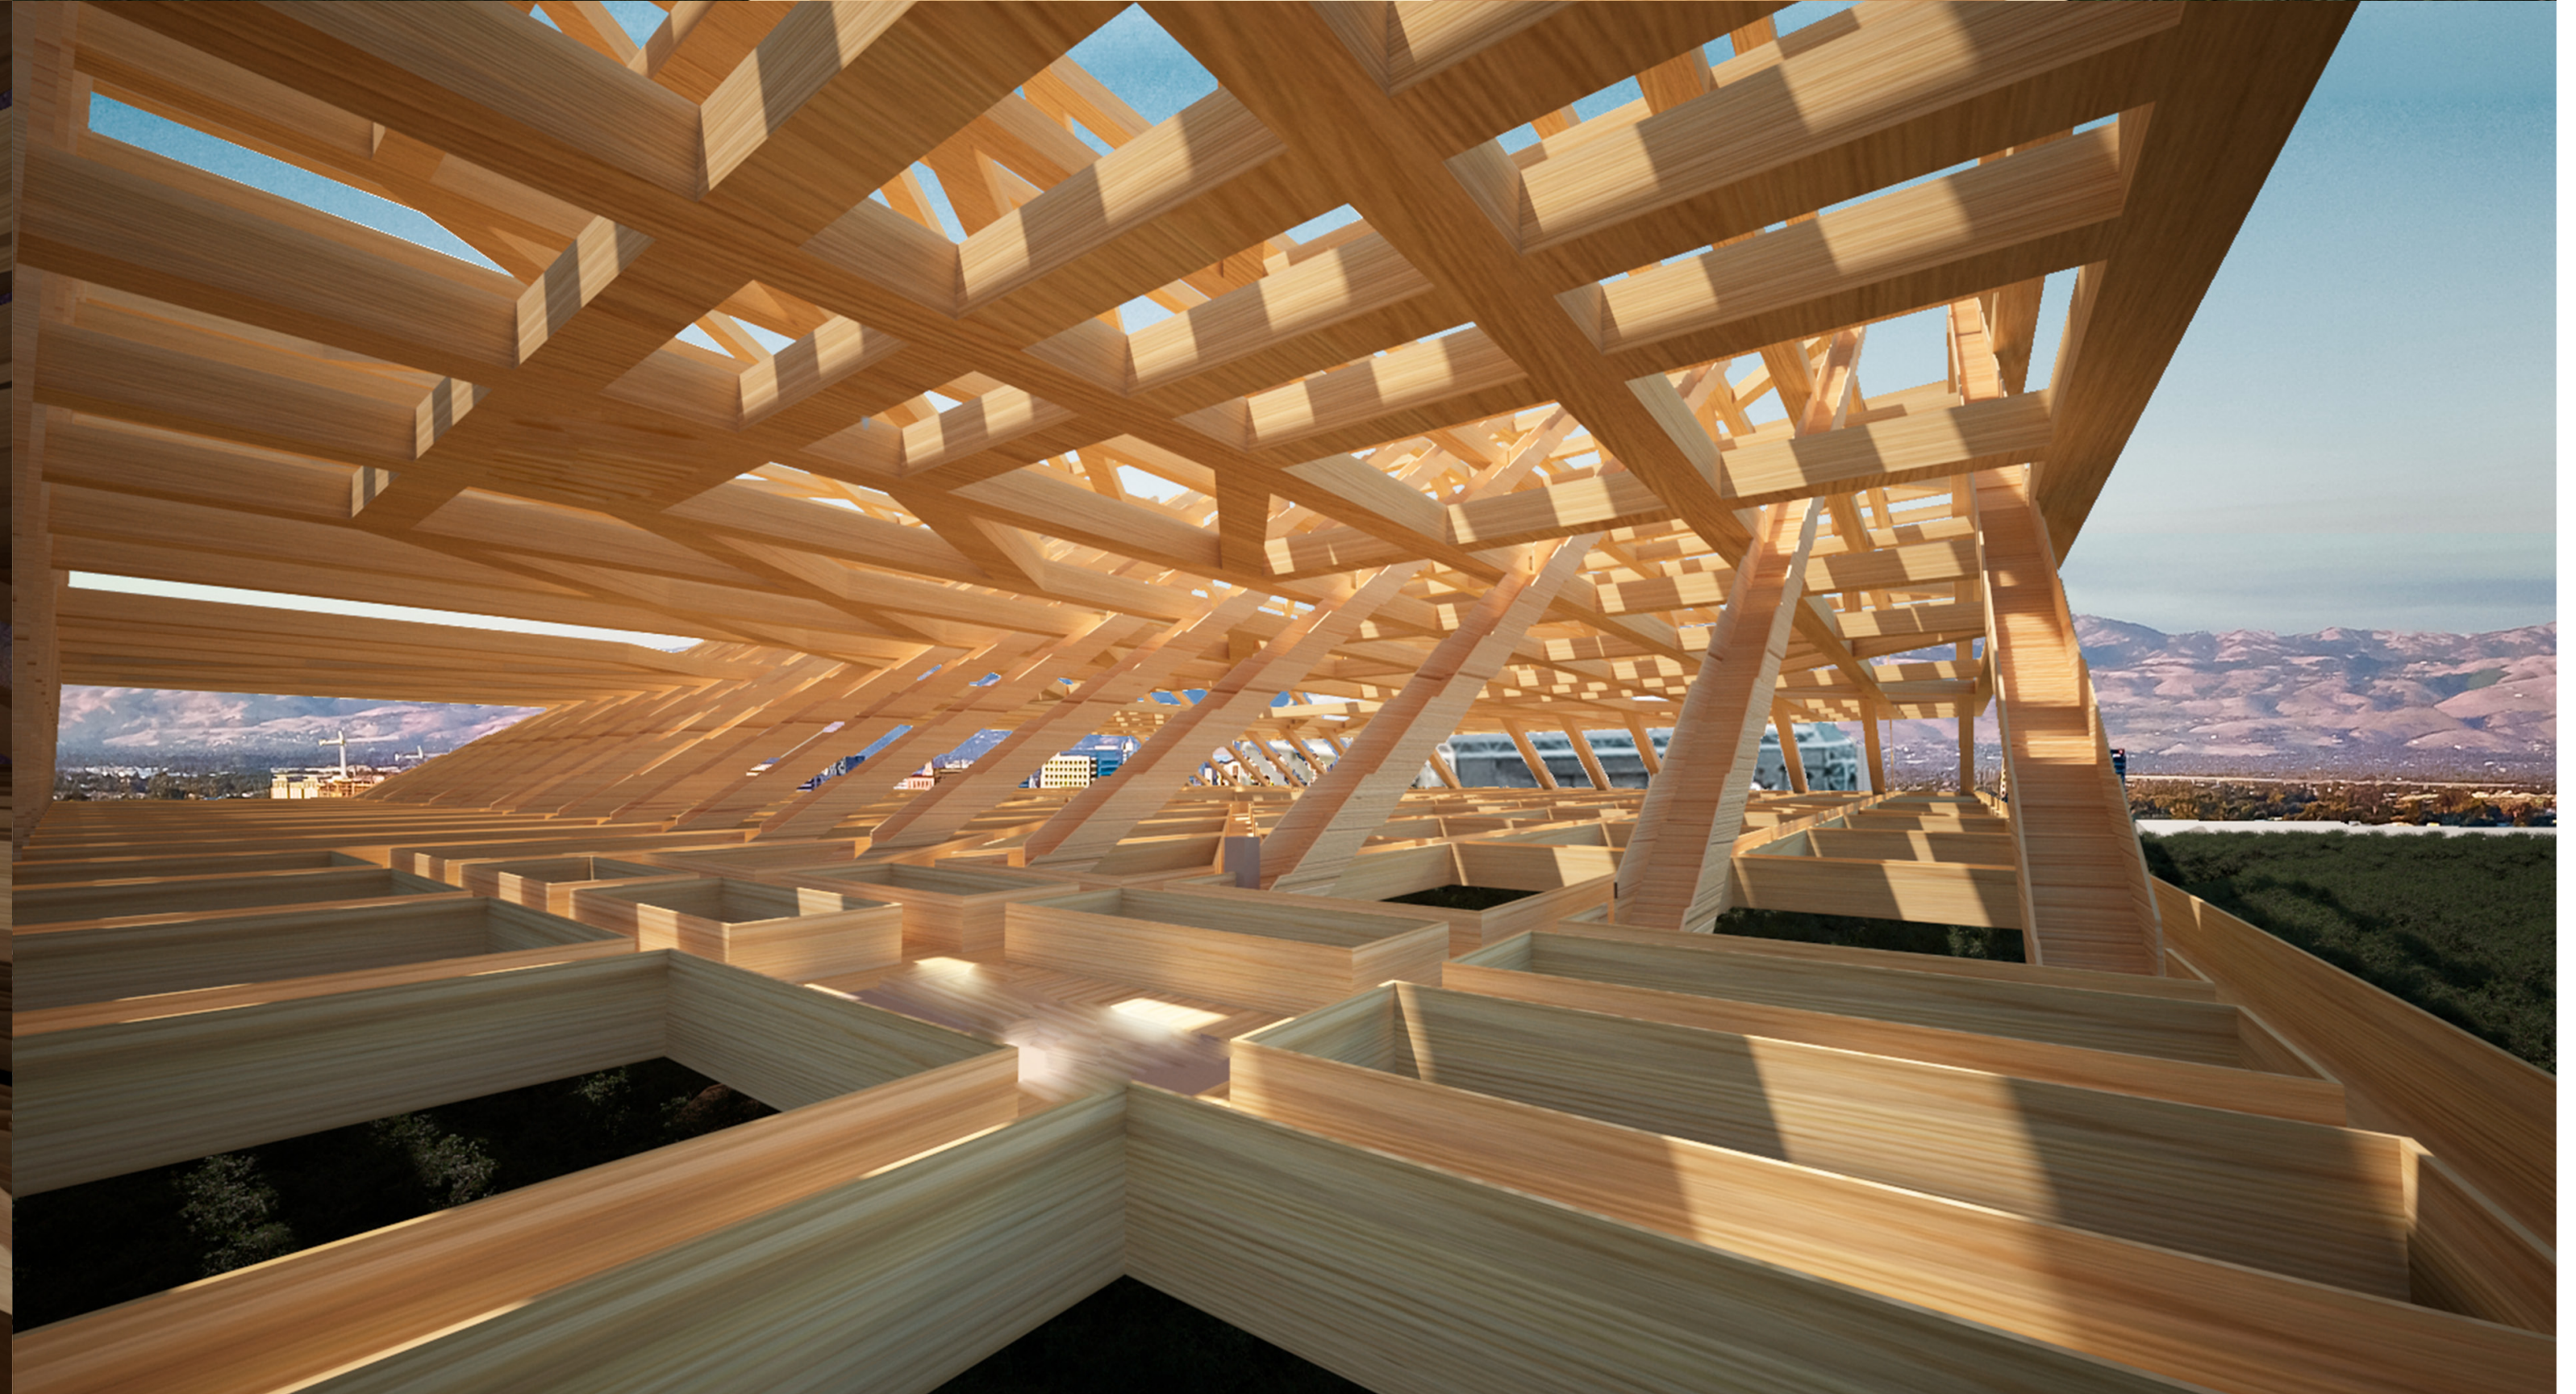

WEB

SILICON VALLEY IS THE REGION OF INNOVATION, CIRCUITS, NETWORKS, DIGITAL PLATFORMS; OF THE WEB. THIS PROJECT TAKES THIS CONCEPT TO MATERIALIZE A NEW TYPE OF ICON, A THREE-DIMENSIONAL TIMBER FRAMEWORK ON TOP OF THE CONFLUENCE PARK IN SAN JOSÉ. INSTEAD OF RELYING ON MASS, IT CREATES A LARGE YET THIN COMPLEX BRIDGE REACHING THE TWO AVAILABLE SITES, WHERE STAIRS WORK AS STRUCTURAL ELEMENTS TO FORM BIG SCALE TRUSSES. AS TECHNOLOGY EVOLVES, THE WEB WOULD BE CONSTANTLY CHANGING ITS COMPONENTS AS A QUASI XXI CENTURY 'FUN PALACE' TO BECOME THE LANDMARK OF EVOLUTION, THE ICON OF MORE WITH LESS.

WEB

SECTION
SCALE 1:96