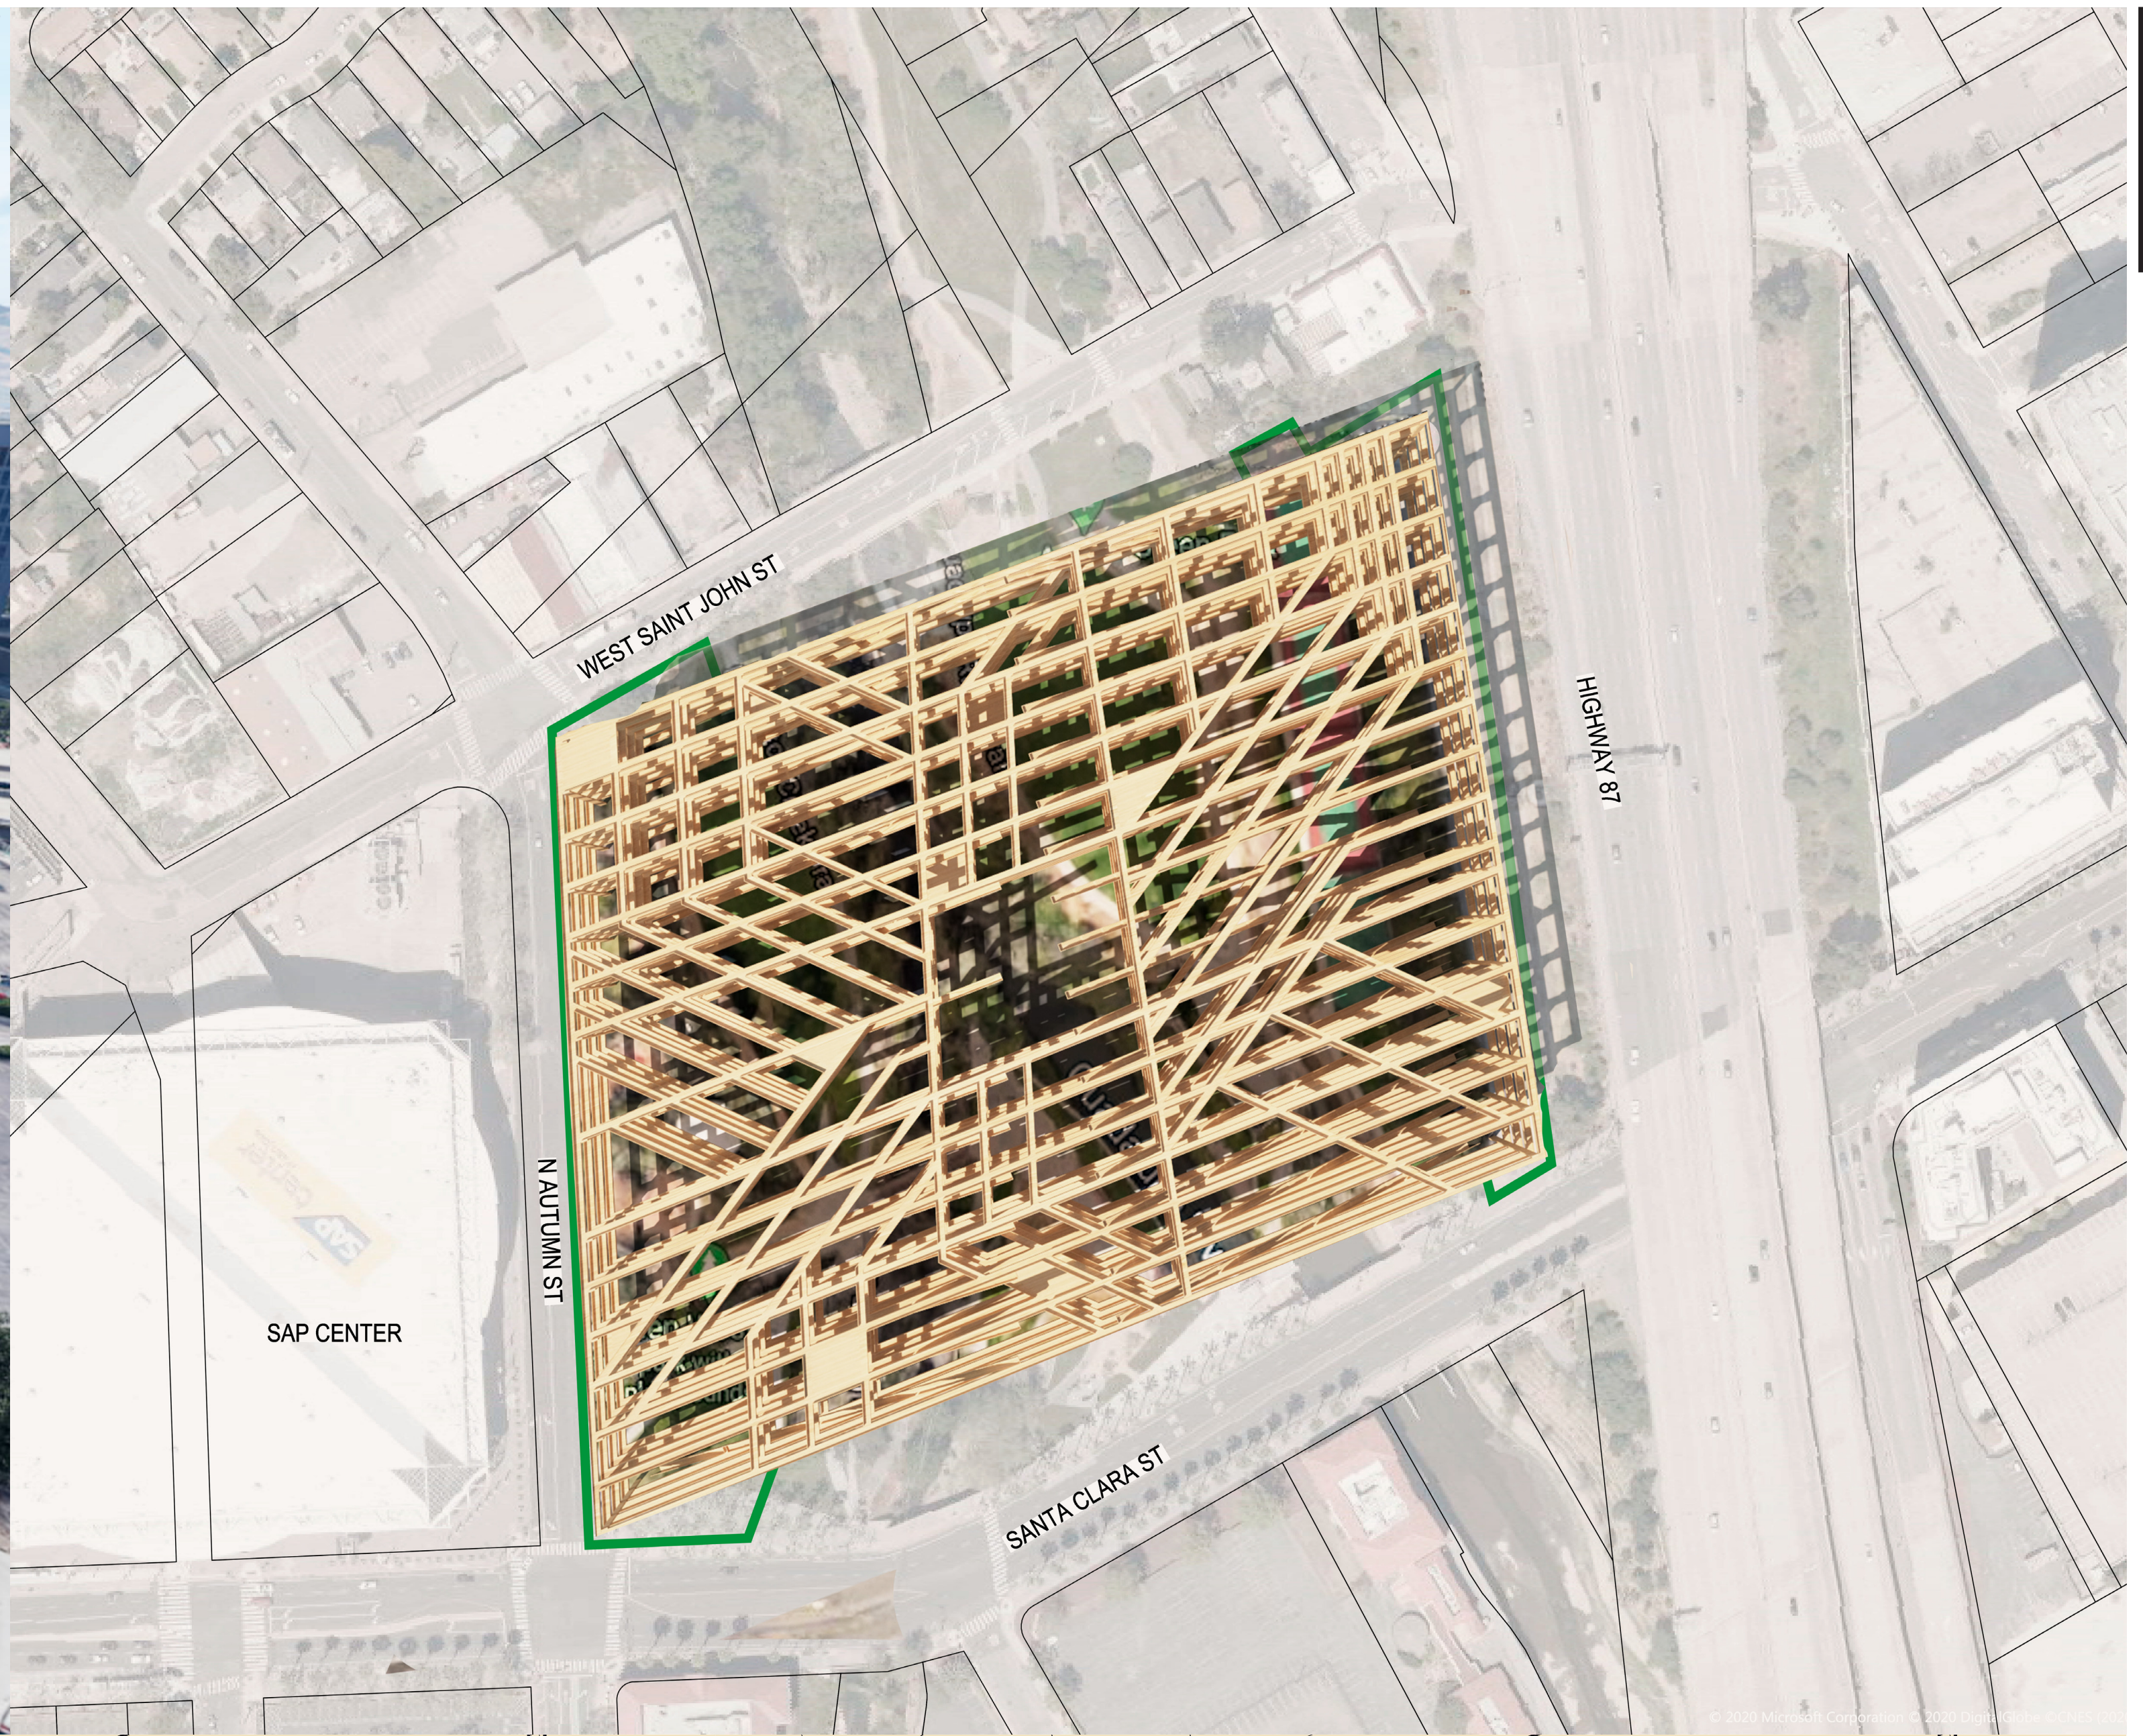

WEB

SILICON VALLEY IS THE REGION OF INNOVATION, CIRCUITS, NETWORKS, DIGITAL PLATFORMS; OF THE WEB. THIS PROJECT TAKES THIS CONCEPT TO MATERIALIZE A NEW TYPE OF ICON, A THREE-DIMENSIONAL TIMBER FRAMEWORK ON TOP OF THE CONFLUENCE PARK IN SAN JOSÉ. INSTEAD OF RELYING ON MASS, IT CREATES A LARGE YET THIN COMPLEX BRIDGE REACHING THE TWO AVAILABLE SITES, WHERE STAIRS WORK AS STRUCTURAL ELEMENTS TO FORM BIG SCALE TRUSSES. AS TECHNOLOGY EVOLVES, THE WEB WOULD BE CONSTANTLY CHANGING ITS COMPONENTS AS A QUASI XXI CENTURY 'FUN PALACE' TO BECOME THE LANDMARK OF EVOLUTION, THE ICON OF MORE WITH LESS.

WEB

SECTION
SCALE 1:96