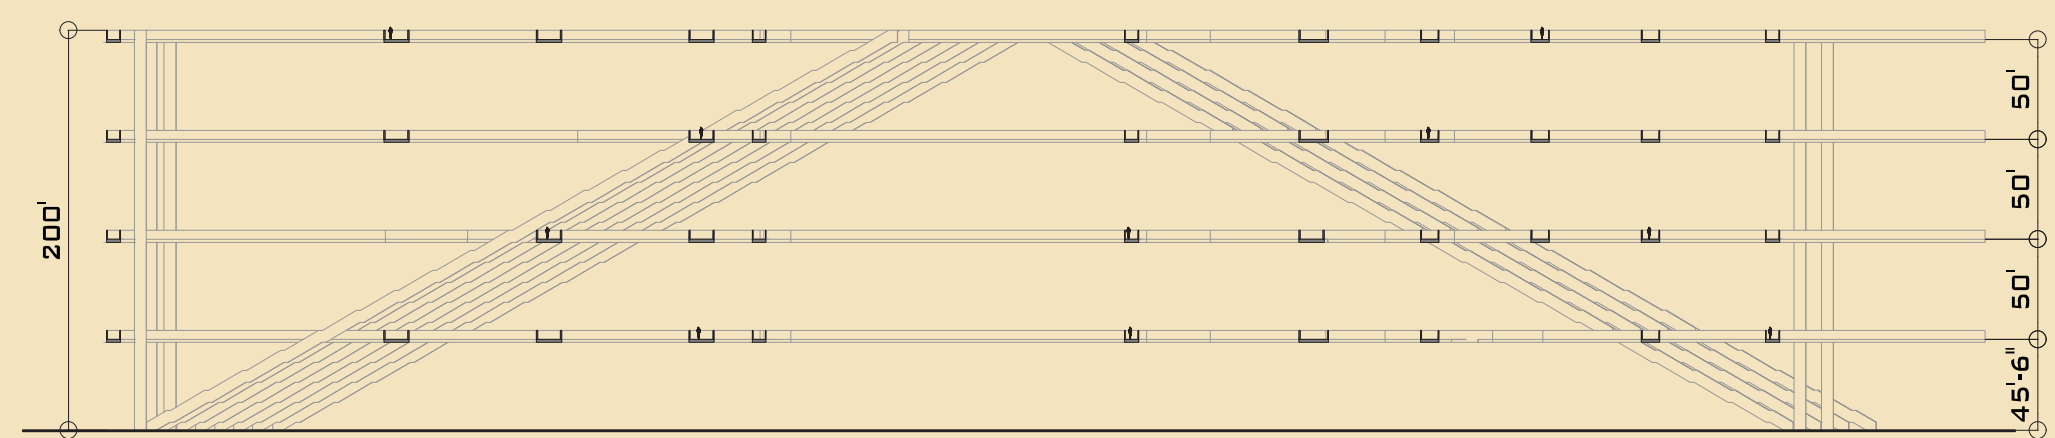

WEB

SILICON VALLEY IS THE REGION OF INNOVATION, CIRCUITS, NETWORKS, DIGITAL PLATFORMS; OF THE WEB. THIS PROJECT TAKES THIS CONCEPT TO MATERIALIZE A NEW TYPE OF ICON, A THREE-DIMENSIONAL TIMBER FRAMEWORK ON TOP OF THE CONFLUENCE PARK IN SAN JOSÉ. INSTEAD OF RELYING ON MASS, IT CREATES A LARGE YET THIN COMPLEX BRIDGE REACHING THE TWO AVAILABLE SITES, WHERE STAIRS WORK AS STRUCTURAL ELEMENTS TO FORM BIG SCALE TRUSSES. AS TECHNOLOGY EVOLVES, THE WEB WOULD BE CONSTANTLY CHANGING ITS COMPONENTS AS A QUASI XXI CENTURY 'FUN PALACE' TO BECOME THE LANDMARK OF EVOLUTION, THE ICON OF MORE WITH LESS.

WEB

SECTION
SCALE 1:96