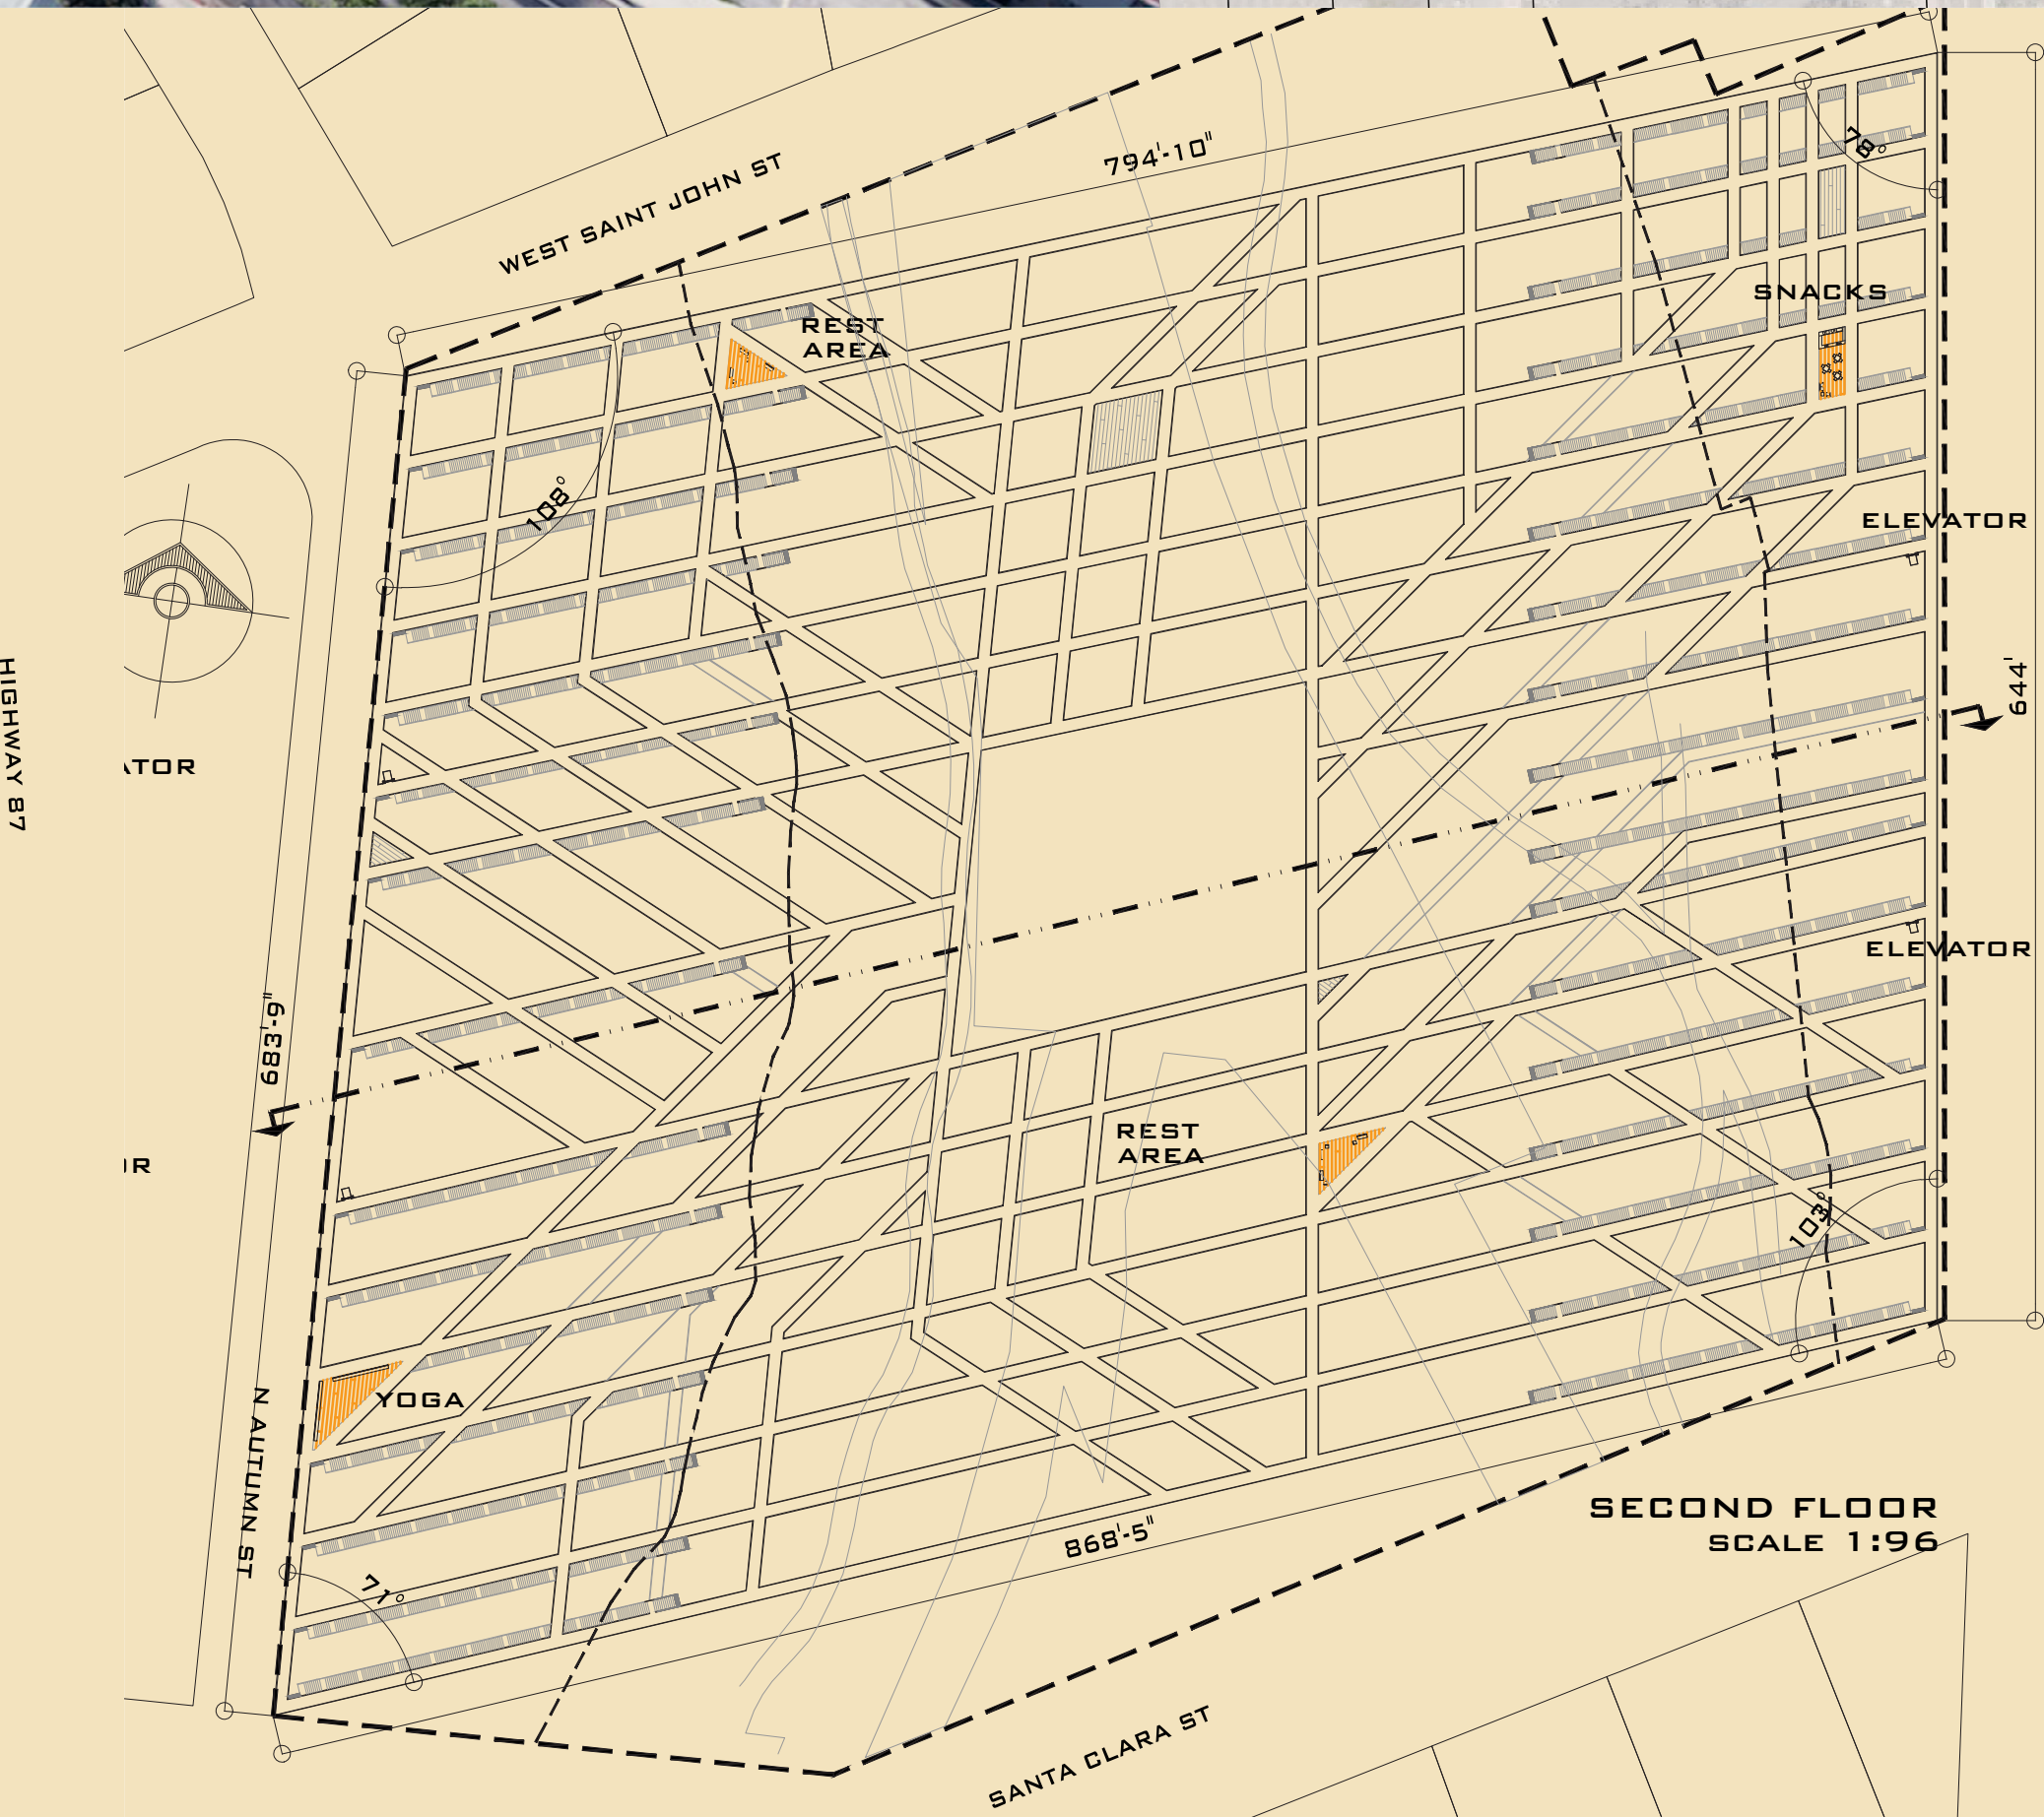

WEB

SILICON VALLEY IS THE REGION OF INNOVATION, CIRCUITS, NETWORKS, DIGITAL PLATFORMS; OF THE WEB. THIS PROJECT TAKES THIS CONCEPT TO MATERIALIZE A NEW TYPE OF ICON, A THREE-DIMENSIONAL TIMBER FRAMEWORK ON TOP OF THE CONFLUENCE PARK IN SAN JOSÉ. INSTEAD OF RELYING ON MASS, IT CREATES A LARGE YET THIN COMPLEX BRIDGE REACHING THE TWO AVAILABLE SITES, WHERE STAIRS WORK AS STRUCTURAL ELEMENTS TO FORM BIG SCALE TRUSSES. AS TECHNOLOGY EVOLVES, THE WEB WOULD BE CONSTANTLY CHANGING ITS COMPONENTS AS A QUASI XXI CENTURY 'FUN PALACE' TO BECOME THE LANDMARK OF EVOLUTION, THE ICON OF MORE WITH LESS.

WEB

SECTION
SCALE 1:96