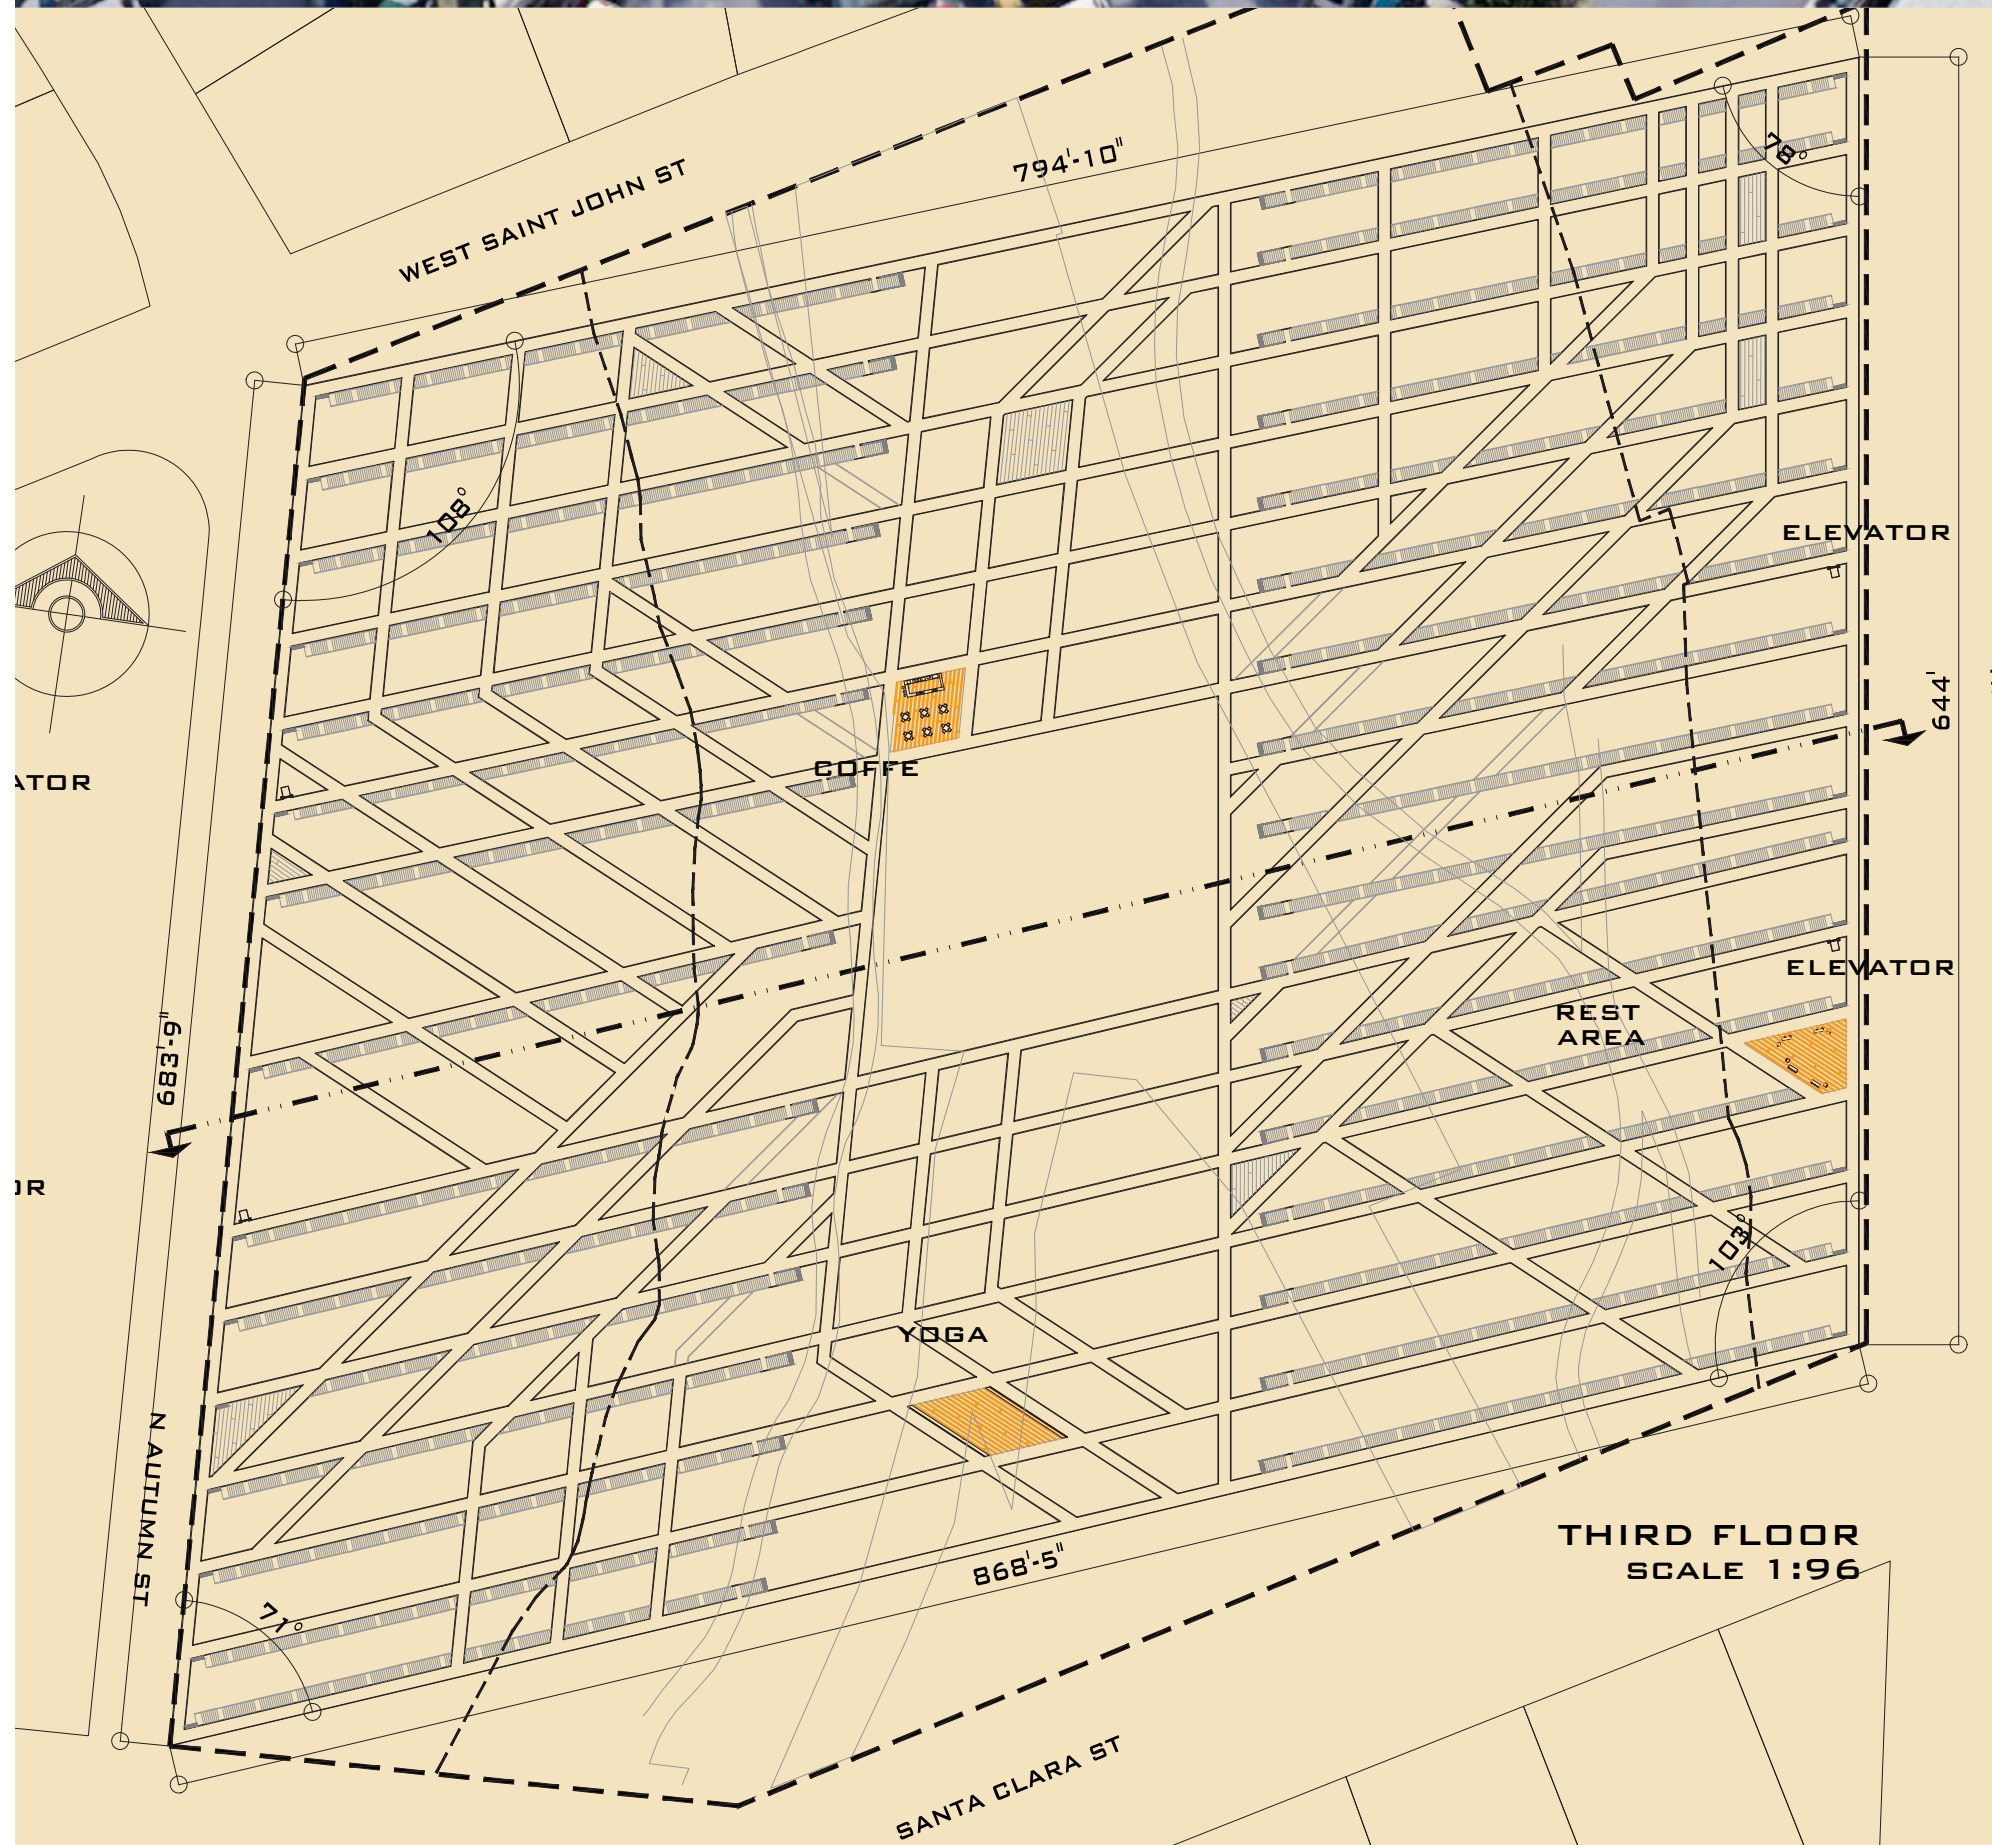

WEB

SILICON VALLEY IS THE REGION OF INNOVATION, CIRCUITS, NETWORKS, DIGITAL PLATFORMS; OF THE WEB. THIS PROJECT TAKES THIS CONCEPT TO MATERIALIZE A NEW TYPE OF ICON, A THREE-DIMENSIONAL TIMBER FRAMEWORK ON TOP OF THE CONFLUENCE PARK IN SAN JOSÉ. INSTEAD OF RELYING ON MASS, IT CREATES A LARGE YET THIN COMPLEX BRIDGE REACHING THE TWO AVAILABLE SITES, WHERE STAIRS WORK AS STRUCTURAL ELEMENTS TO FORM BIG SCALE TRUSSES. AS TECHNOLOGY EVOLVES, THE WEB WOULD BE CONSTANTLY CHANGING ITS COMPONENTS AS A QUASI XXI CENTURY 'FUN PALACE' TO BECOME THE LANDMARK OF EVOLUTION, THE ICON OF MORE WITH LESS.

WEB

SECTION
SCALE 1:96