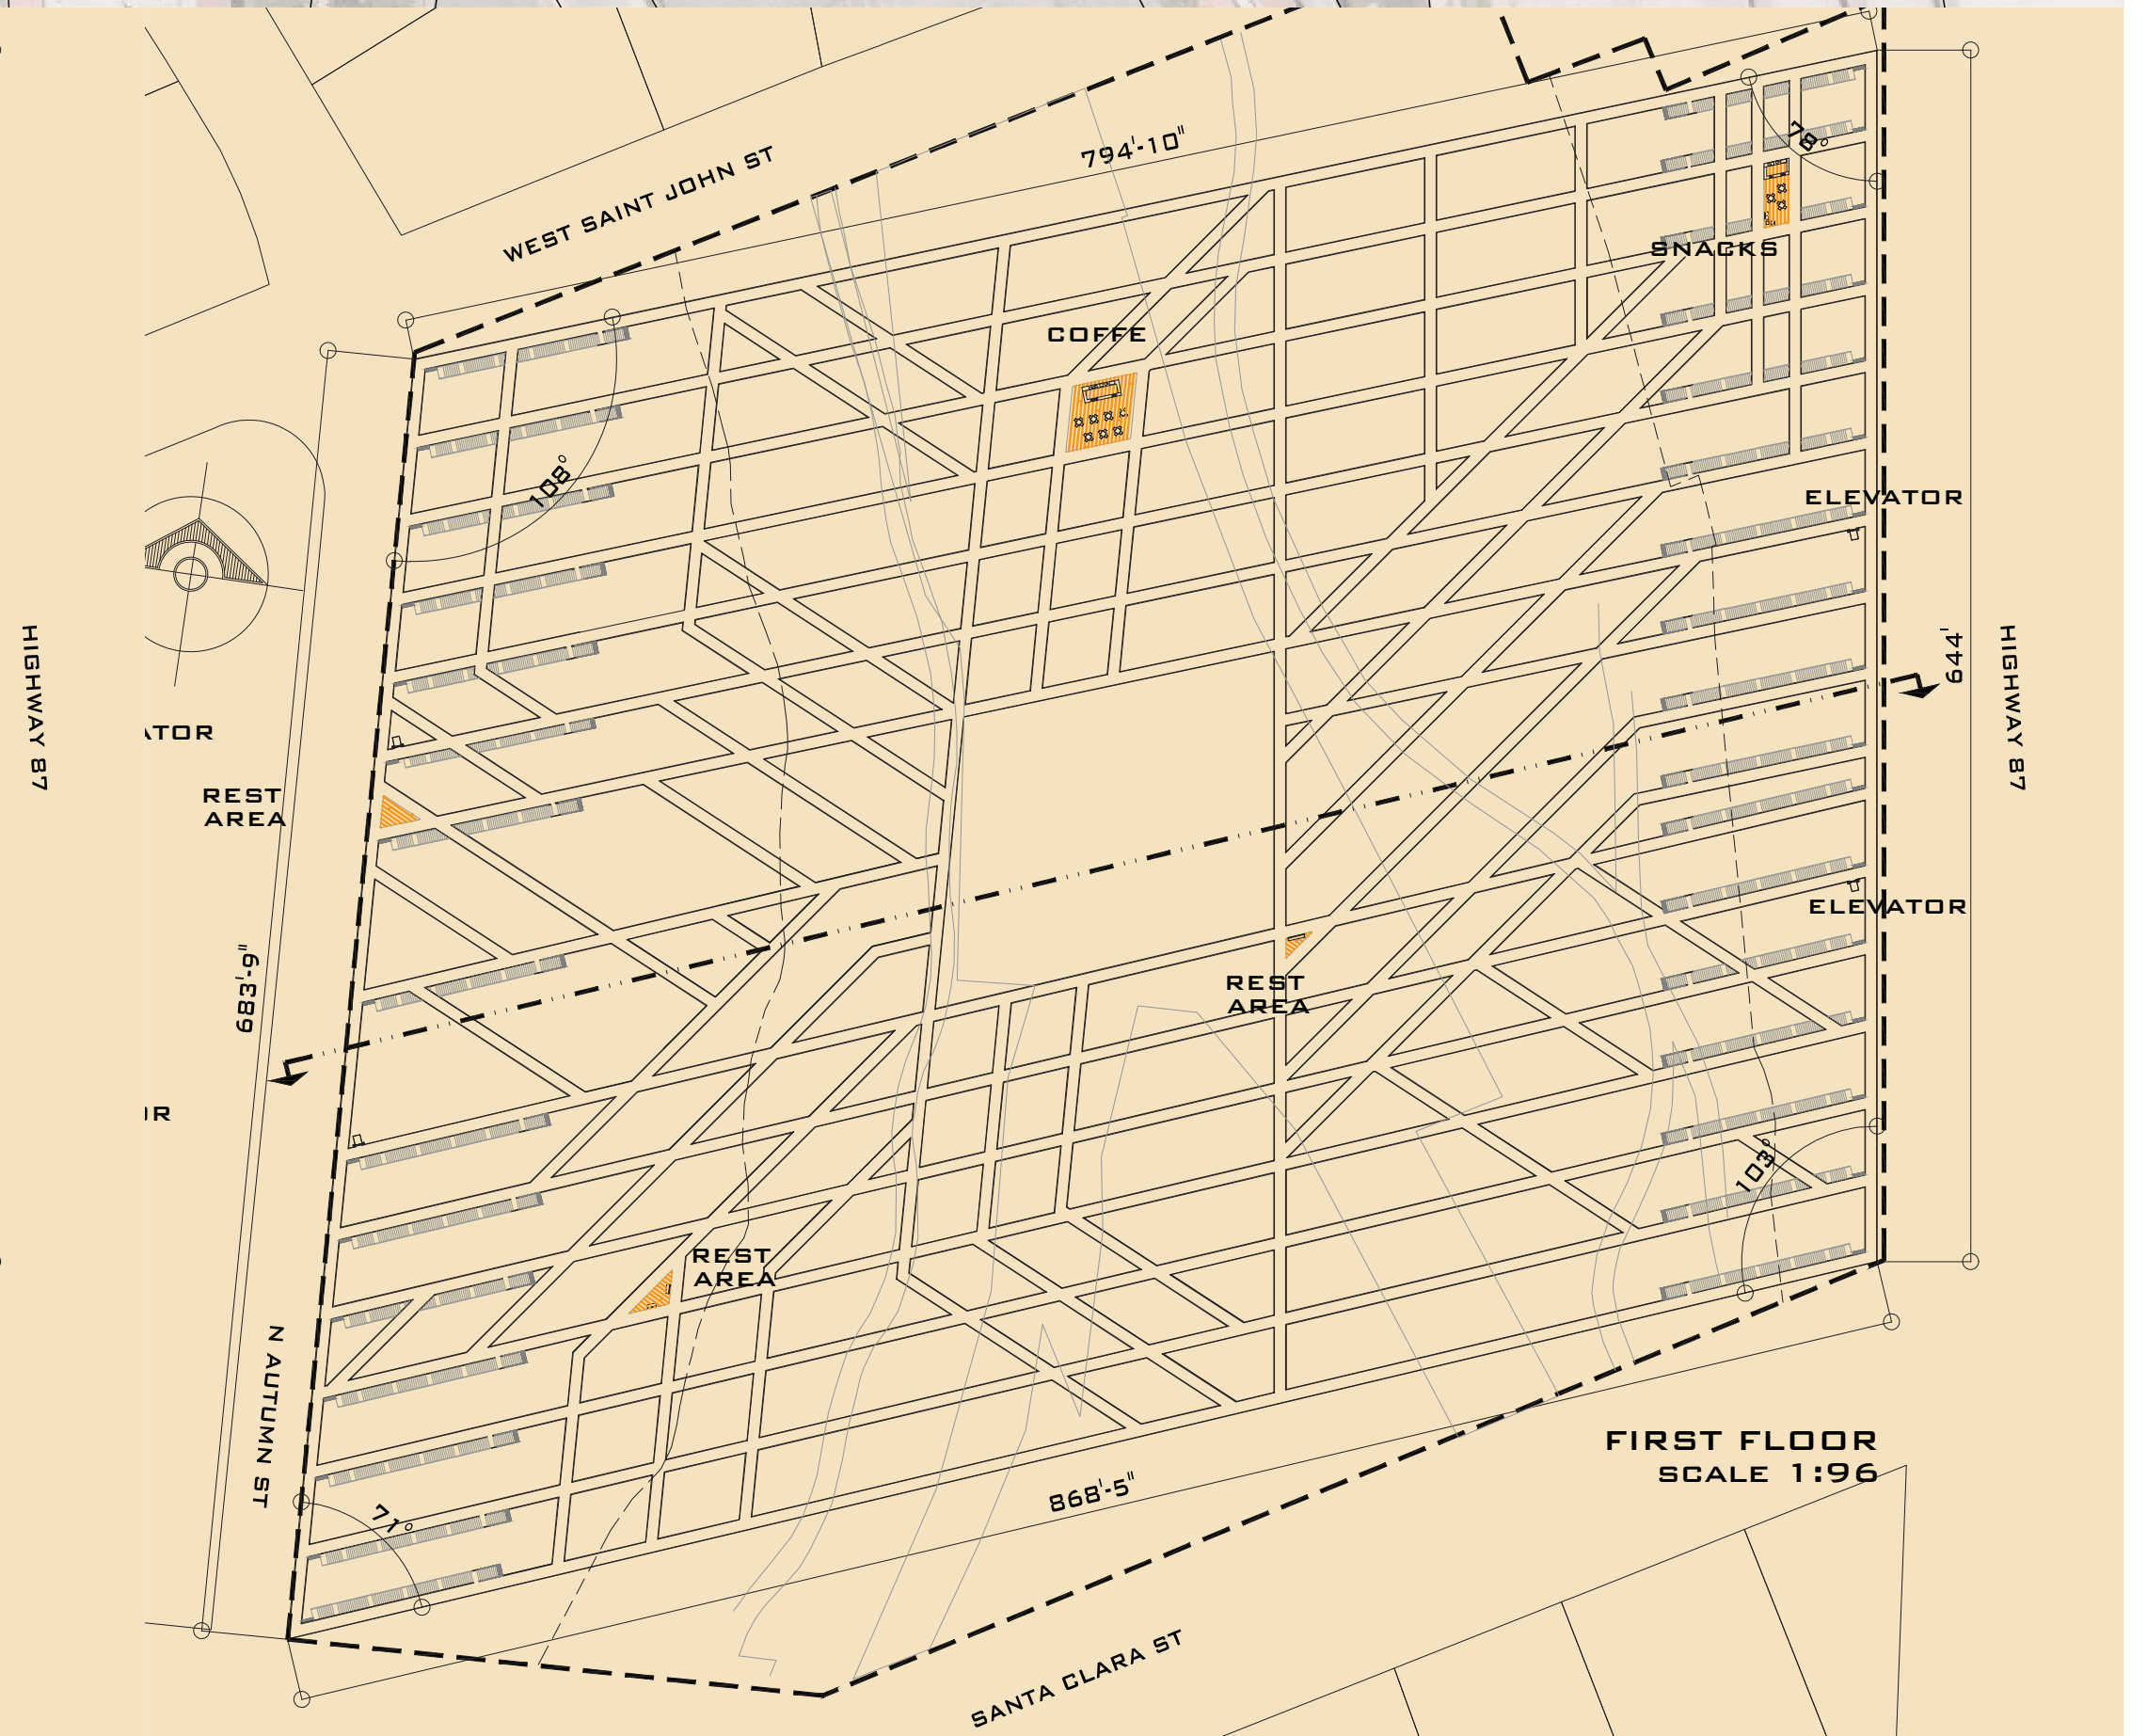

WEB

SILICON VALLEY IS THE REGION OF INNOVATION, CIRCUITS, NETWORKS, DIGITAL PLATFORMS; OF THE WEB. THIS PROJECT TAKES THIS CONCEPT TO MATERIALIZE A NEW TYPE OF ICON, A THREE-DIMENSIONAL TIMBER FRAMEWORK ON TOP OF THE CONFLUENCE PARK IN SAN JOSÉ. INSTEAD OF RELYING ON MASS, IT CREATES A LARGE YET THIN COMPLEX BRIDGE REACHING THE TWO AVAILABLE SITES, WHERE STAIRS WORK AS STRUCTURAL ELEMENTS TO FORM BIG SCALE TRUSSES. AS TECHNOLOGY EVOLVES, THE WEB WOULD BE CONSTANTLY CHANGING ITS COMPONENTS AS A QUASI XXI CENTURY 'FUN PALACE' TO BECOME THE LANDMARK OF EVOLUTION, THE ICON OF MORE WITH LESS.

WEB

SECTION
SCALE 1:96