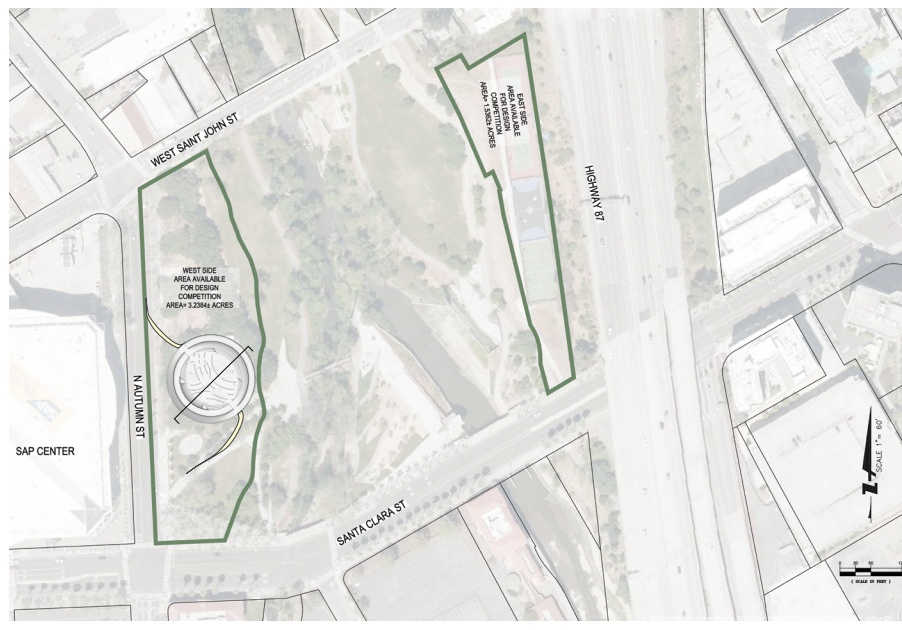

WALKING FLOW OF THOUGHTS

1. Traditional monuments that tower up to a single end

Passage of landscapes could generate a series of thoughts.

This design includes two circular structures that form a loop. The walkway can be used for walking meetings, generating an unending flow of ideas along this unending road.

The design aims to remind everyone of the success factor of Silicon Valley – the continuous flow of ideas and thoughts through discussion and exploration. It emphasizes humbleness and exploration more than celebrating the ego of an individual. Unlike most traditional landmarks, that towers up and converges at a single end, this design cuts into the ground and creates a loop. With no specific start or end of the pathway, the design creates a non-directional flow for people to wander and explore.

2. A loop that creates a non-directional flow

3. Isometric view

4. Submerge into the ground

5. Ripple pattern as converging walkways

Accessibility:

The circular structure is also connected to them by two new pathways – one linked to the main entrance of Arena Green (next to the SAP) and the other to the main road at the periphery of the park.

A WALK FOR IDEAS

Plan View

With the roads not pointing to a particular direction, you may wander freely, converge with others

VEGETATION ALONG THE RIPPLE PATTERN ON THE FLOOR
to form disoriented lines for people to wander