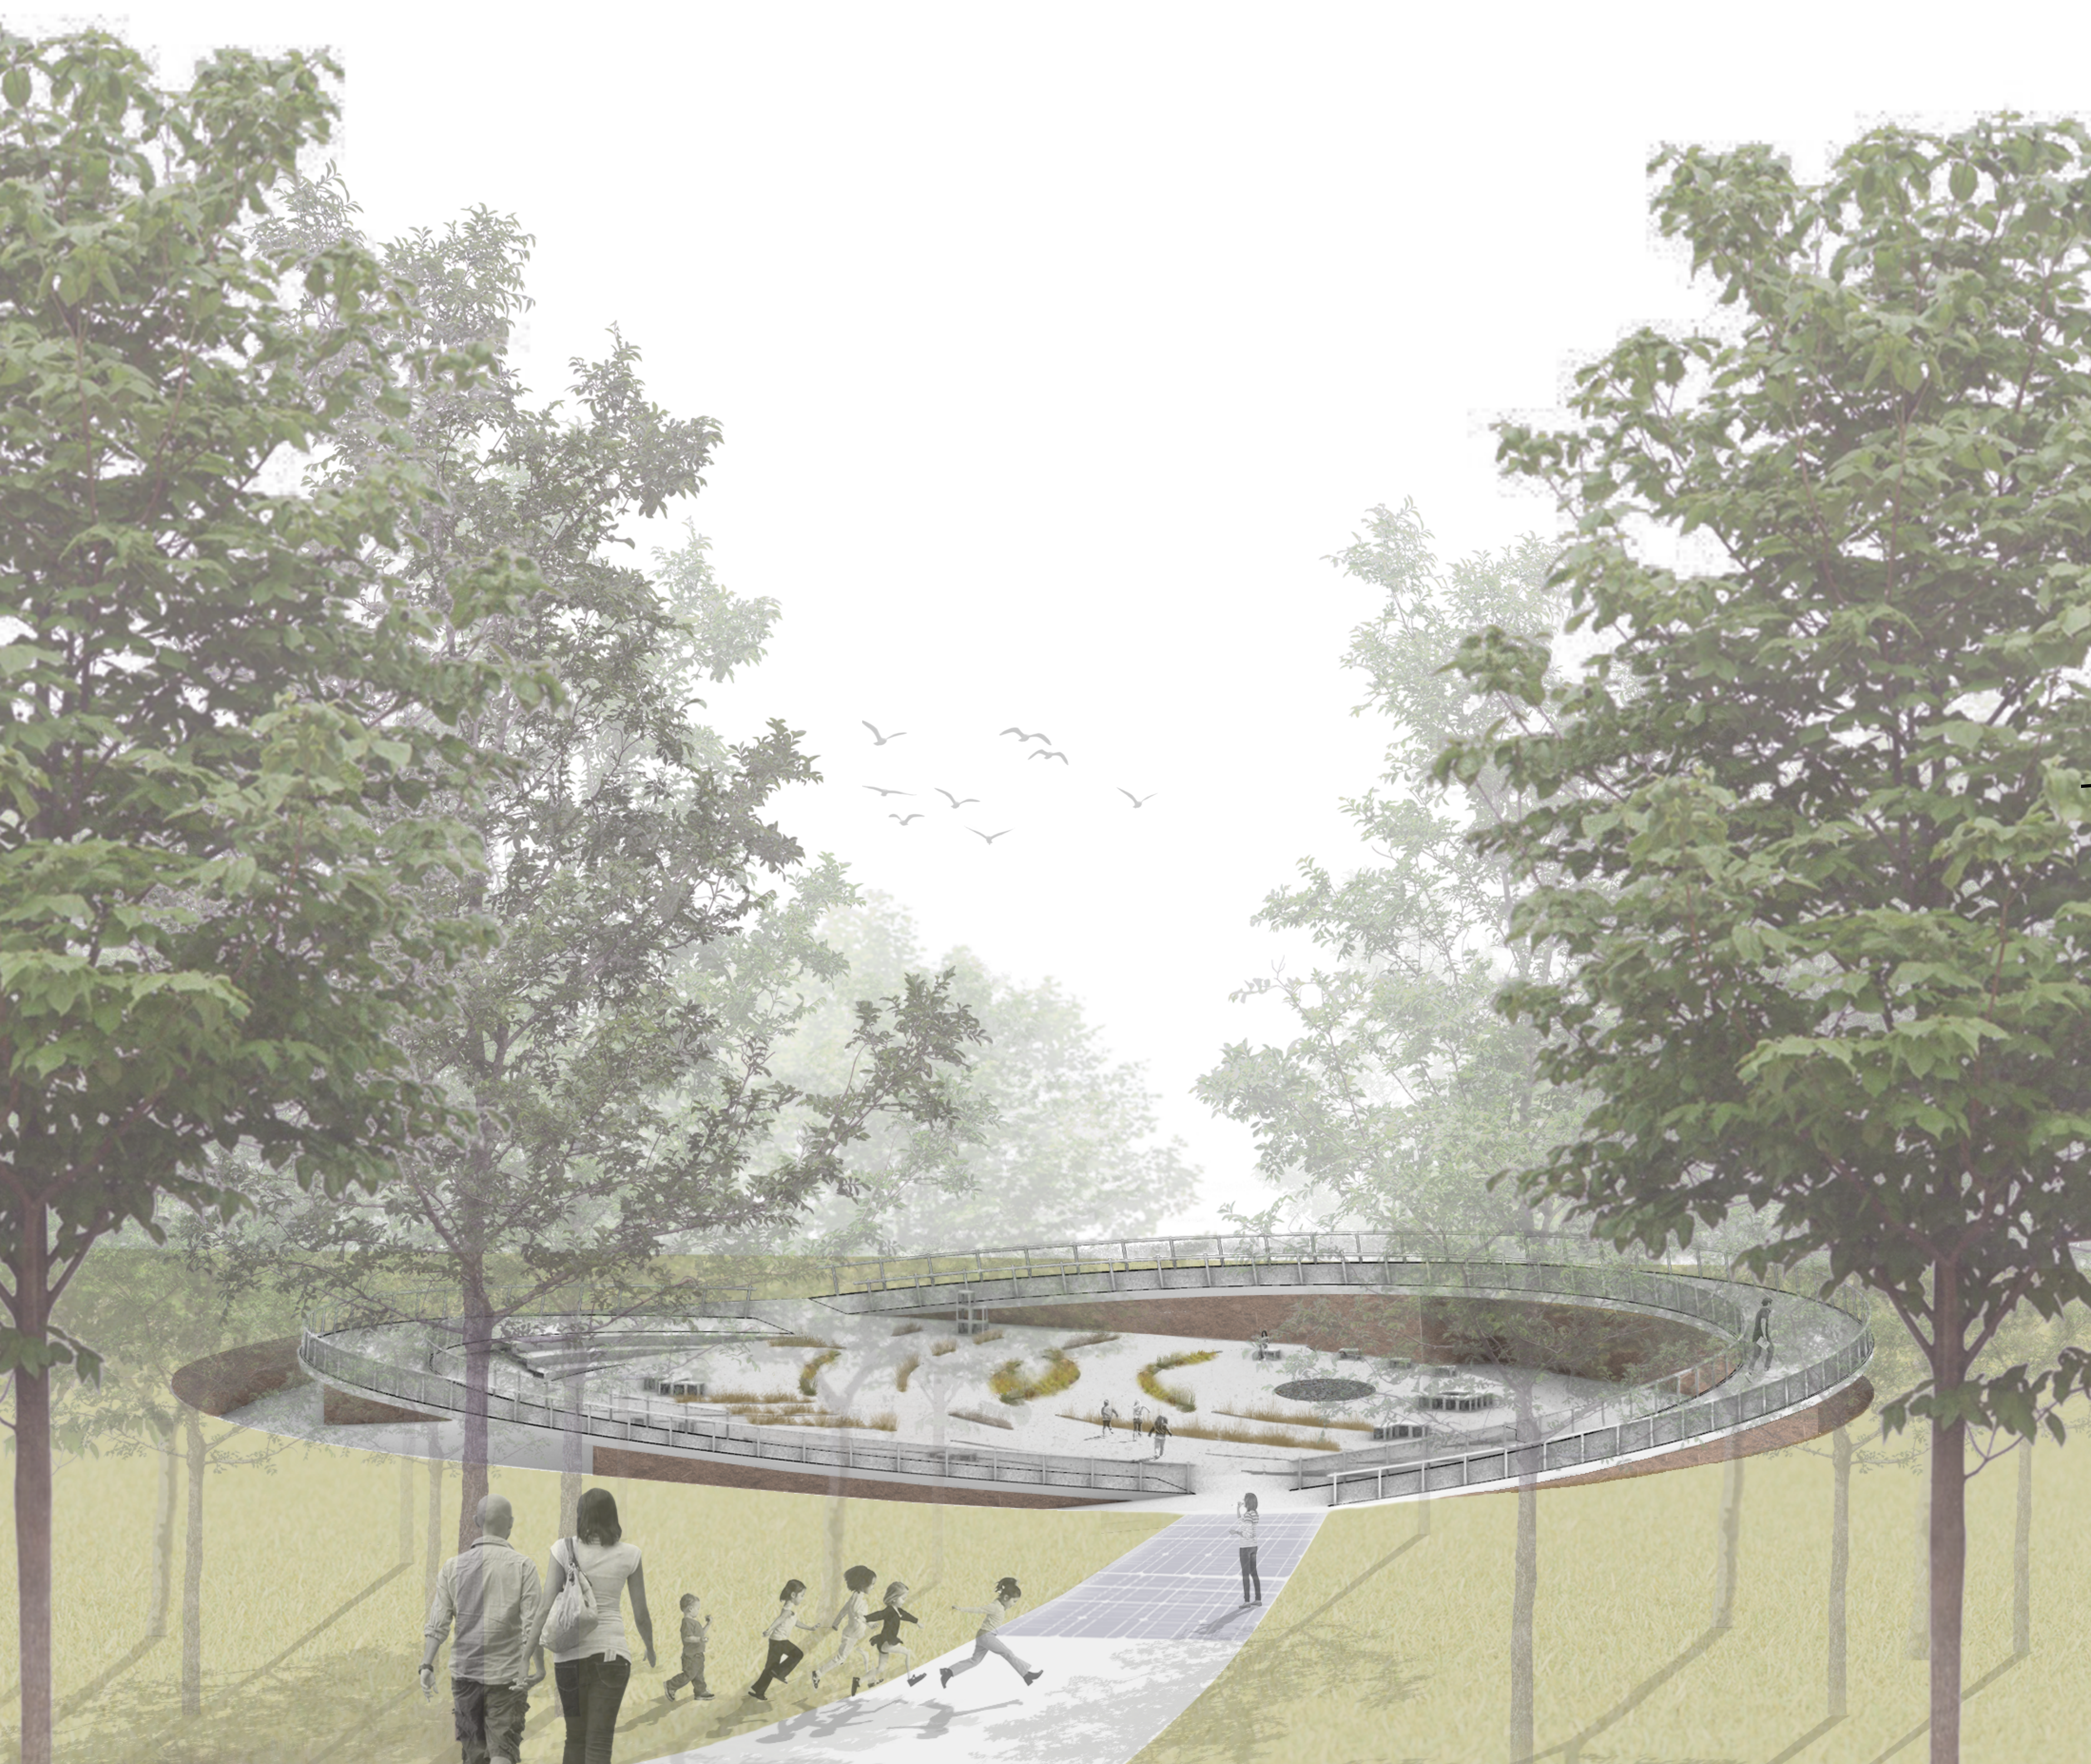

WALKING FLOW OF THOUGHTS

1. Traditional monuments that tower up to a single end

Passage of landscapes could generate a series of thoughts.

This design includes two circular structures that form a loop. The walkway can be used for walking meetings, generating an unending flow of ideas along this unending road.

The design aims to remind everyone of the success factor of Silicon Valley – the continuous flow of ideas and thoughts through discussion and exploration. It emphasizes humbleness and exploration more than celebrating the ego of an individual. Unlike most traditional landmarks, that towers up and converges at a single end, this design cuts into the ground and creates a loop. With no specific start or end of the pathway, the design creates a non-directional flow for people to wander and explore.

2. A loop that creates a non-directional flow

3. Isometric view

4. Submerge into the ground

5. Ripple pattern as converging walkways

Accessibility:

The circular structure is also connected to them by two new pathways – one linked to the main entrance of Arena Green (next to the SAP) and the other to the main road at the periphery of the park.

Lighting:

At night, gentle lighting mimics the flow of water. It creates an immersive walking experience and resonates with the theme of the design. Light is emitted from the bottom of the wall such that it is less disturbing to the habitat. Energy for the interactive lighting will be supplied by solar panels paved on the new paths.