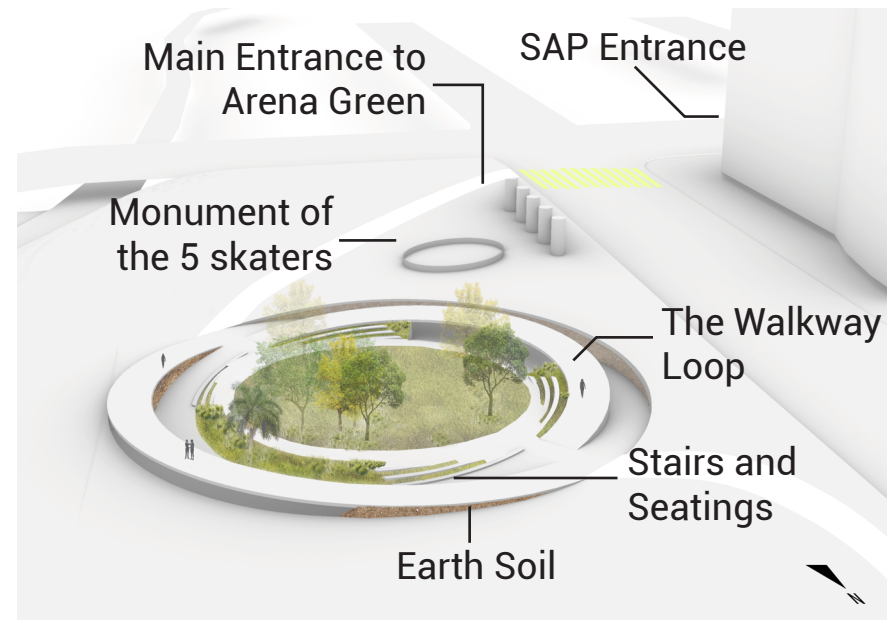

The design aims to remind everyone of the success factor of Silicon Valley – the continuous flow of ideas and thoughts through discussion and exploration. It emphasizes humbleness and exploration more than celebrating the ego of an individual. Unlike most traditional landmarks, that towers up and converges at a single end, this design cuts into the ground and creates a loop. With no specific start or end of the pathway, the design creates a non-directional flow for people to wander and explore.

2. A loop that creates a non-directional flow

3. Isometric view

4. Submerge into the ground

5. Ripple pattern as converging walkways

Accessibility:

The circular structure is also connected to them by two new pathways – one linked to the main entrance of Arena Green (next to the SAP) and the other to the main road at the periphery of the park.

Lighting:

At night, gentle lighting mimics the flow of water. It creates an immersive walking experience and resonates with the theme of the design. Light is emitted from the bottom of the wall such that it is less disturbing to the habitat. Energy for the interactive lighting will be supplied by solar panels paved on the new paths.

A WALK FOR IDEAS

Plan View

With the roads not pointing to a particular direction, you may wander freely, converge with others

VEGETATION ALONG THE RIPPLE PATTERN ON THE FLOOR
to form disoriented lines for people to wander