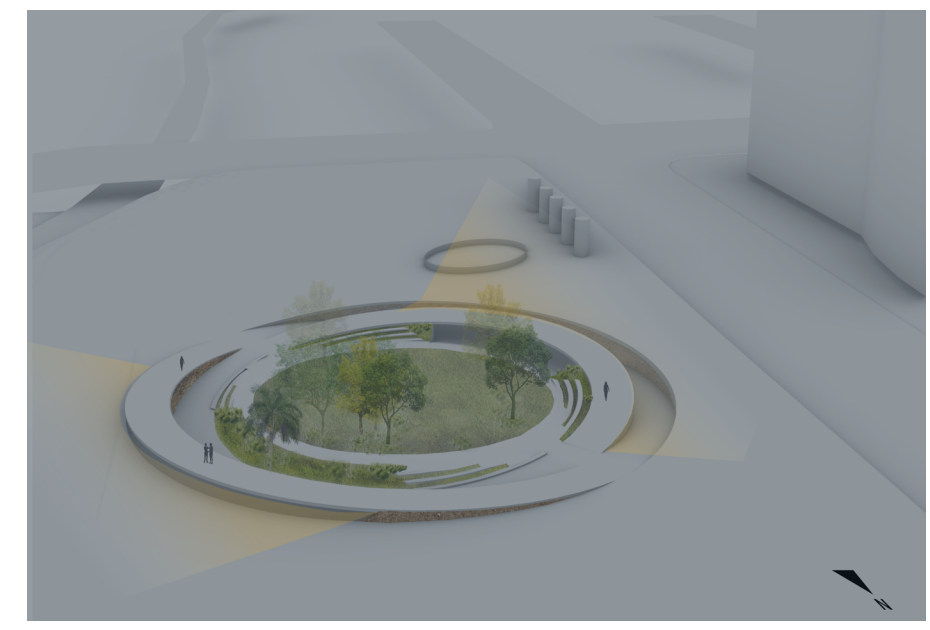

WALKING FLOW OF THOUGHTS

1. Traditional monuments that tower up to a single end

Passage of landscapes could generate a series of thoughts.

This design includes two circular structures that form a loop. The walkway can be used for walking meetings, generating an unending flow of ideas along this unending road.

The design aims to remind everyone of the success factor of Silicon Valley – the continuous flow of ideas and thoughts through discussion and exploration. It emphasizes humbleness and exploration more than celebrating the ego of an individual. Unlike most traditional landmarks, that towers up and converges at a single end, this design cuts into the ground and creates a loop. With no specific start or end of the pathway, the design creates a non-directional flow for people to wander and explore.

2. A loop that creates a non-directional flow

3. Isometric view

4. Submerge into the ground

5. Ripple pattern as converging walkways

Accessibility:

The circular structure is also connected to them by two new pathways – one linked to the main entrance of Arena Green (next to the SAP) and the other to the main road at the periphery of the park.

Lighting:

At night, gentle lighting mimics the flow of water. It creates an immersive walking experience and resonates with the theme of the design. Light is emitted from the bottom of the wall such that it is less disturbing to the habitat. Energy for the interactive lighting will be supplied by solar panels paved on the new paths.