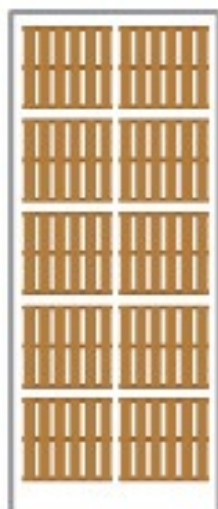

How Many Pallets Can You Fit In a 53-Foot Long, 102-Inch Wide, Dry Van Trailer?

Pallet Size (LxW)	Straight	Turned	Pinwheeled
48x48	26	26	26
48x40	26	30	28
45x48	28	26	26
42x42	30	30	30
40x48	30	26	28
36x36	34	34	34
44x44	28	28	28
48x36	26	34	30
48x20	65	62	-

Straight

Turned

Pinwheeled

Distributing Weight