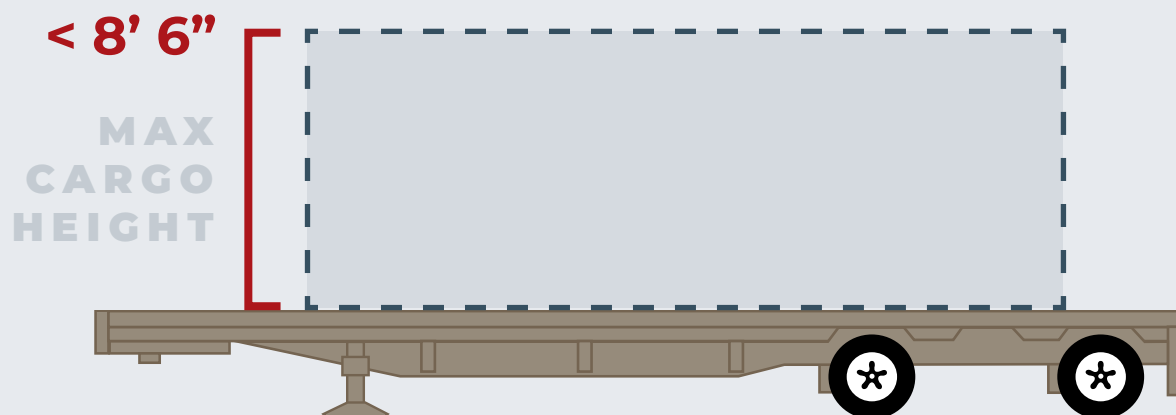

Max Cargo Height Guide

STRAIGHT FRAME FLATBEDS

DROP DECKS, STEP DECKS & SINGLE DROP

DOUBLE DROP & LOWBOY

[REQUEST A QUOTE](#) OR CALL 800 MEET ATS

For high-level reference only.

Specific trailer, safety, routing and permitting requirements must be determined on a case-by-case basis.