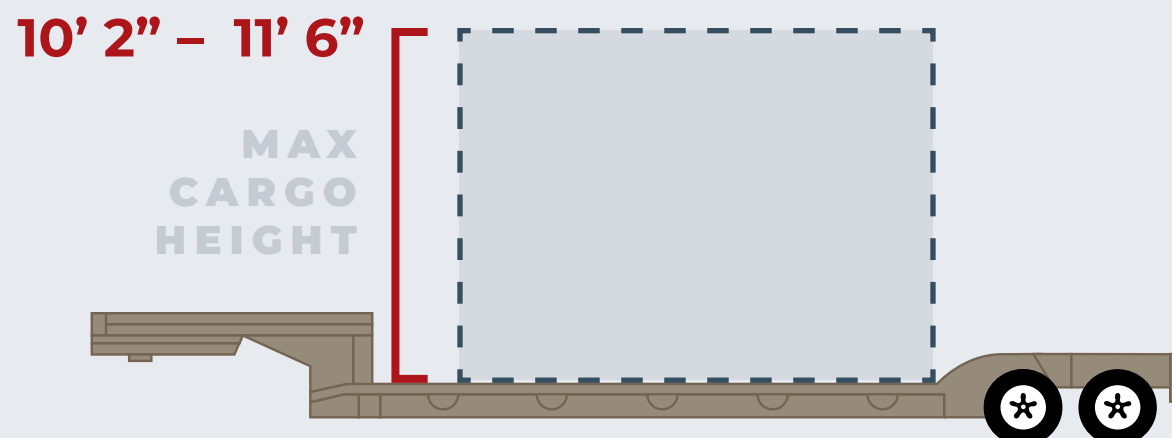

Max Cargo Height Guide

STRAIGHT FRAME FLATBEDS

DROP DECKS, STEP DECKS & SINGLE DROP

DOUBLE DROP & LOWBOY

[REQUEST A QUOTE](#) OR CALL 800 MEET ATS

For high-level reference only.

Specific trailer, safety, routing and permitting requirements must be determined on a case-by-case basis.