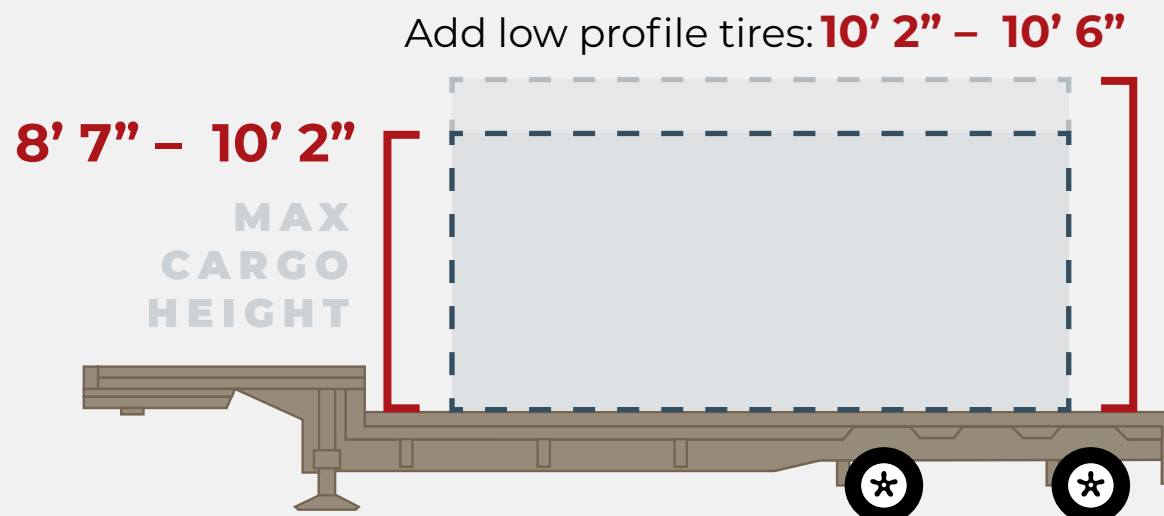

Max Cargo Height Guide

STRAIGHT FRAME FLATBEDS

DROP DECKS, STEP DECKS & SINGLE DROP

DOUBLE DROP & LOWBOY

[REQUEST A QUOTE](#) OR CALL 800 MEET ATS

For high-level reference only.

Specific trailer, safety, routing and permitting requirements must be determined on a case-by-case basis.