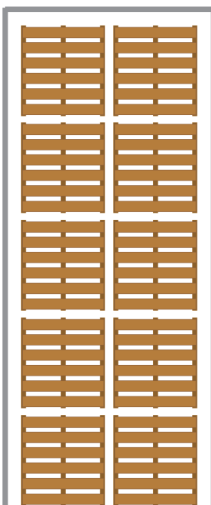

Load Your Pallets With Confidence

Getting the most from your supply chain often comes down to whether you have all the tools needed to succeed. This pallet-loading guide is one such tool.

Keep it close by to reference in your journey toward becoming the supplier that always delivers.

How Many Pallets Can You Fit In a 53-Foot Long, 108-Inch Wide, Dry Van Trailer?

Pallet Size (LxW)	Straight	Turned	Pinwheeled
48x48	26	26	26
48x40	26	30	28
45x48	28	26	26
42x42	30	30	30
40x48	30	26	28
36x36	34	34	34
44x44	28	28	28
48x36	26	34	30
48x20	65	62	-

Straight

Turned

Pinwheeled

Distributing Weight