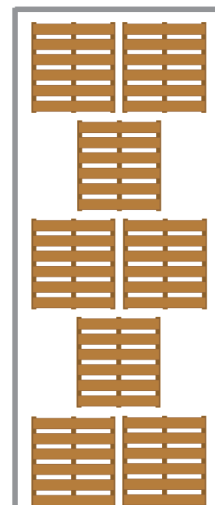

How Many Pallets Can You Fit In a 53-Foot Long, 108-Inch Wide, Dry Van Trailer?

Pallet Size (LxW)	Straight	Turned	Pinwheeled
48x48	26	26	26
48x40	26	30	28
45x48	28	26	26
42x42	30	30	30
40x48	30	26	28
36x36	34	34	34
44x44	28	28	28
48x36	26	34	30
48x20	65	62	-

Straight

Turned

Pinwheeled

Distributing Weight