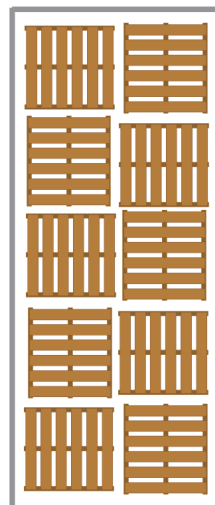

How Many Pallets Can You Fit In a 53-Foot Long, 108-Inch Wide, Dry Van Trailer?

Pallet Size (LxW)	Straight	Turned	Pinwheeled
48x48	26	26	26
48x40	26	30	28
45x48	28	26	26
42x42	30	30	30
40x48	30	26	28
36x36	34	34	34
44x44	28	28	28
48x36	26	34	30
48x20	65	62	-

Straight

Turned

Pinwheeled

Distributing Weight