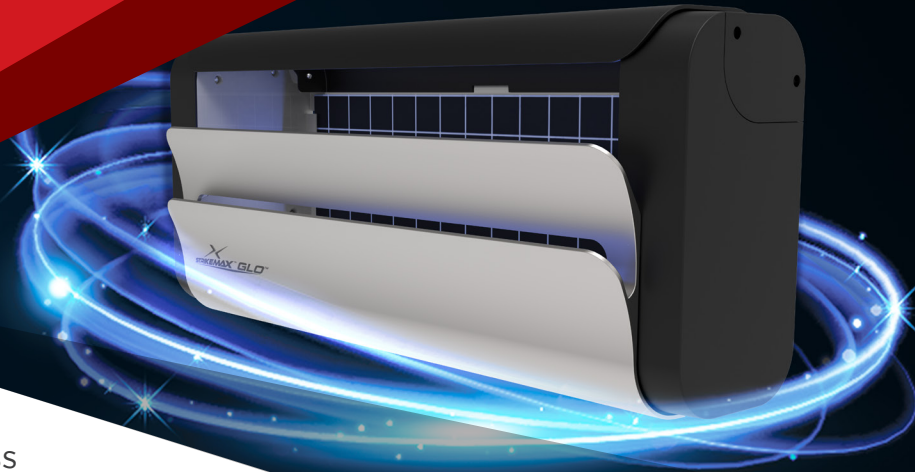

STRIKEMAX™ GLO™

LED INSECT LIGHT TRAP

STRIKE MAX GLO™ is a best in class LED Insect Light Trap designed for front of house and back of house locations. With a discreet, adaptable design, STRIKE MAX GLO blends in well with a full range of indoor settings. The exterior utilizes a powerful 11W LED bulb to attract pests. The glue board serves to capture insect fragments, preventing contamination.

Optimized for Higher Catch Rate

3 Year Lamp Life

Up to 67% in Energy Savings

LED Reduces Carbon Footprint by 62%

Unique Lamp Technology

390ft² Room Coverage

Adjustable from 300-750 Lux

22"W x 9"H x 6"D

Comparison of Top ILT's in the Market

Efficacy Testing: The Half Life Test

Strike Max Glo was evaluated against the top ILT products in the market. Through a standardized test, measuring the time it takes for the ILT products to capture 50% of the insects in a room, Strike Max Glo proved to be the fastest of all units tested.