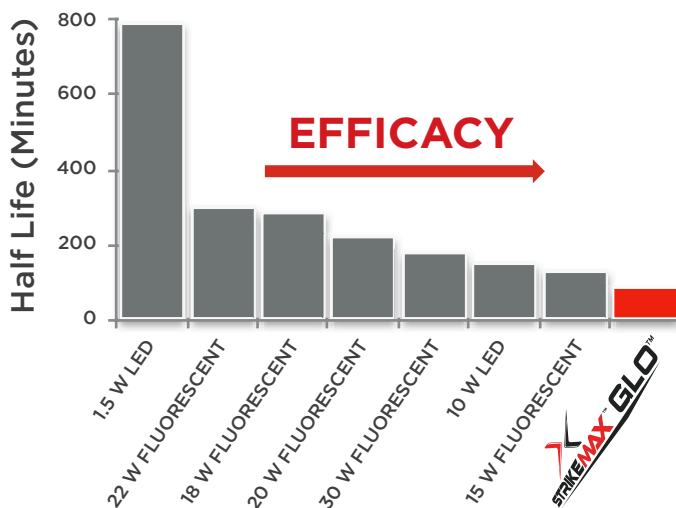

STRIKEMAX™ GLO™

LED INSECT LIGHT TRAP

STRIKE MAX GLO™ is a best in class LED Insect Light Trap designed for front of house and back of house locations. With a discreet, adaptable design, STRIKE MAX GLO blends in well with a full range of indoor settings. The exterior utilizes a powerful 11W LED bulb to attract pests. The glue board serves to capture insect fragments, preventing contamination.

Optimized for Higher Catch Rate

3 Year Lamp Life

Up to 67% in Energy Savings

LED Reduces Carbon Footprint by 62%

Unique Lamp Technology

390ft² Room Coverage

Adjustable from 300-750 Lux

22"W x 9"H x 6"D

Comparison of Top ILT's in the Market

Efficacy Testing: The Half Life Test

Strike Max Glo was evaluated against the top ILT products in the market. Through a standardized test, measuring the time it takes for the ILT products to capture 50% of the insects in a room, Strike Max Glo proved to be the fastest of all units tested.