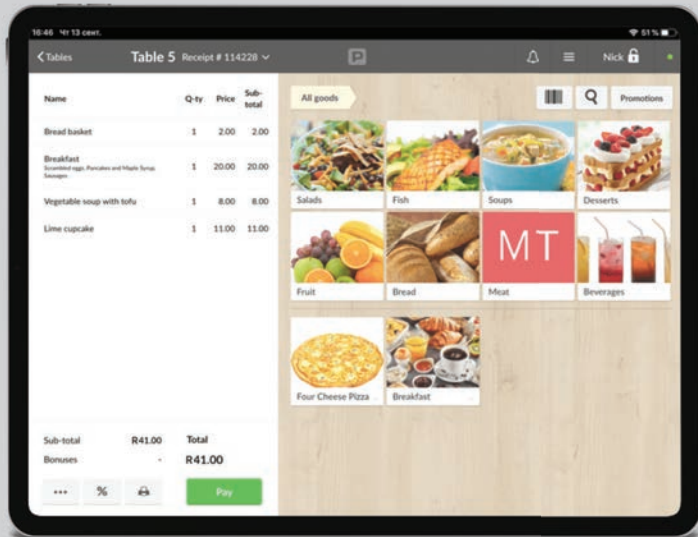

Poster

Intelligent.
Innovative.
Integrated.

In partnership with

 **iKhokha**

What is Poster ?

It's a cloud-based point of sale system that gives you the freedom to run your business from wherever you are.

Fully integrated with iKhokha card machines, this easy-to-use point of sale tool enables you to:

Manage Stocks

Manage Suppliers

Integrate all payments into one system

Save on costs with an affordable monthly rate

Poster Boss App

Get real-time sales reports anytime, anywhere!

Download the free Poster Boss app and view; sales, profits, stock levels, receipts, average order values and more on your smartphone.

Available on both

With the Poster Boss app, you can:

Manage your business remotely

Get a summarised daily sales report

Analyse sales data by date range

View detailed statistics per product category

Poster Features

Build your menu

Moving from an existing POS system or starting from scratch, filling in the menu is quick & easy.

Real-time inventory

View ingredients & product inventory in real-time. Set low stock thresholds and get automatic alerts.