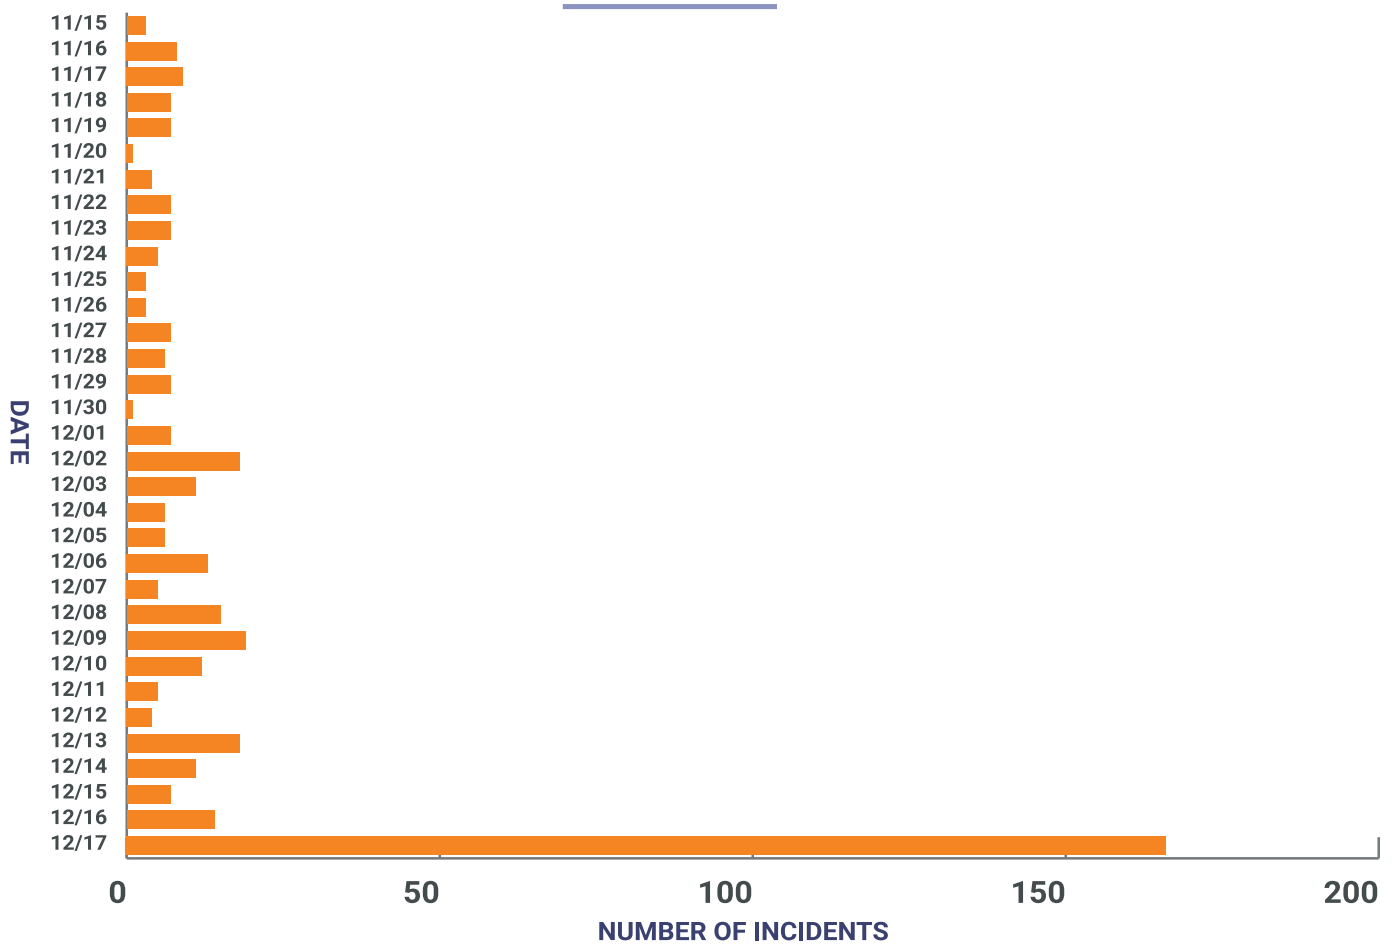

## Overnight Incidents Flagged for School Shooting Terms by Day

## Overnight Incidents Flagged for School Shooting Terms by Hour