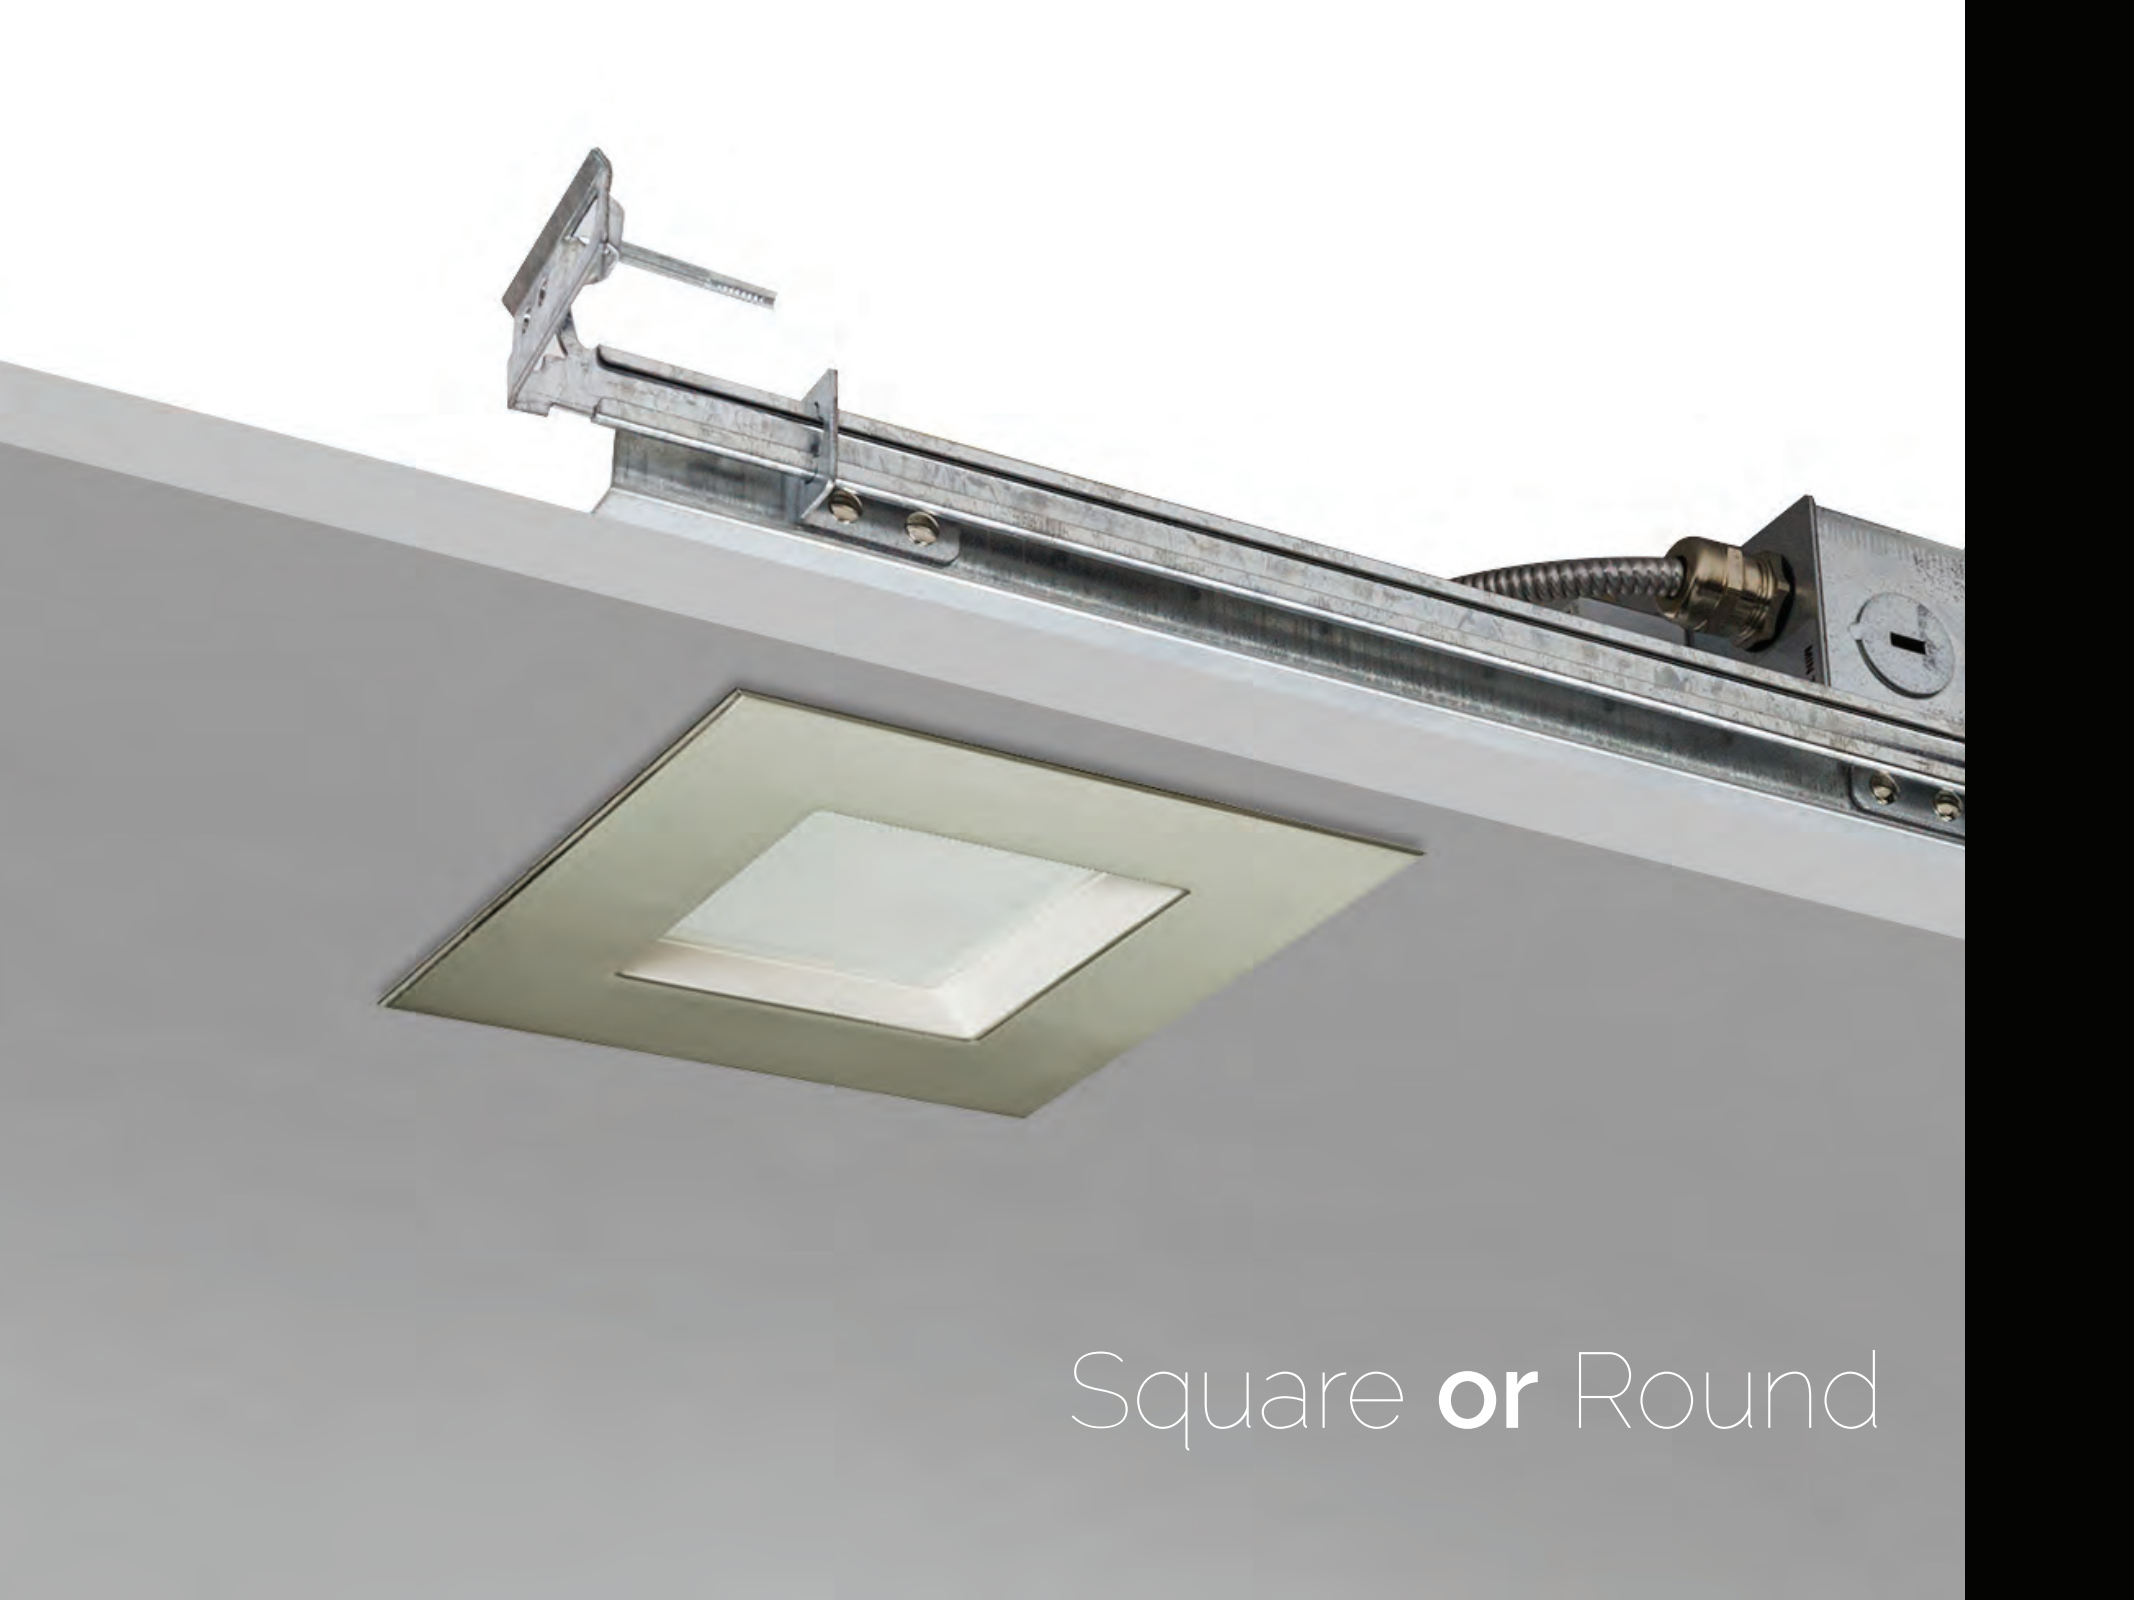

MKS

a d v a n c e d L E D™

Lighting
the future
today

Downlights

New Construction

Up to **2000lm**

Low Profile

Trim Options

Square **or** Round

Easy assembly

ADAPTORS:

M-TYPE

H-TYPE

J-TYPE