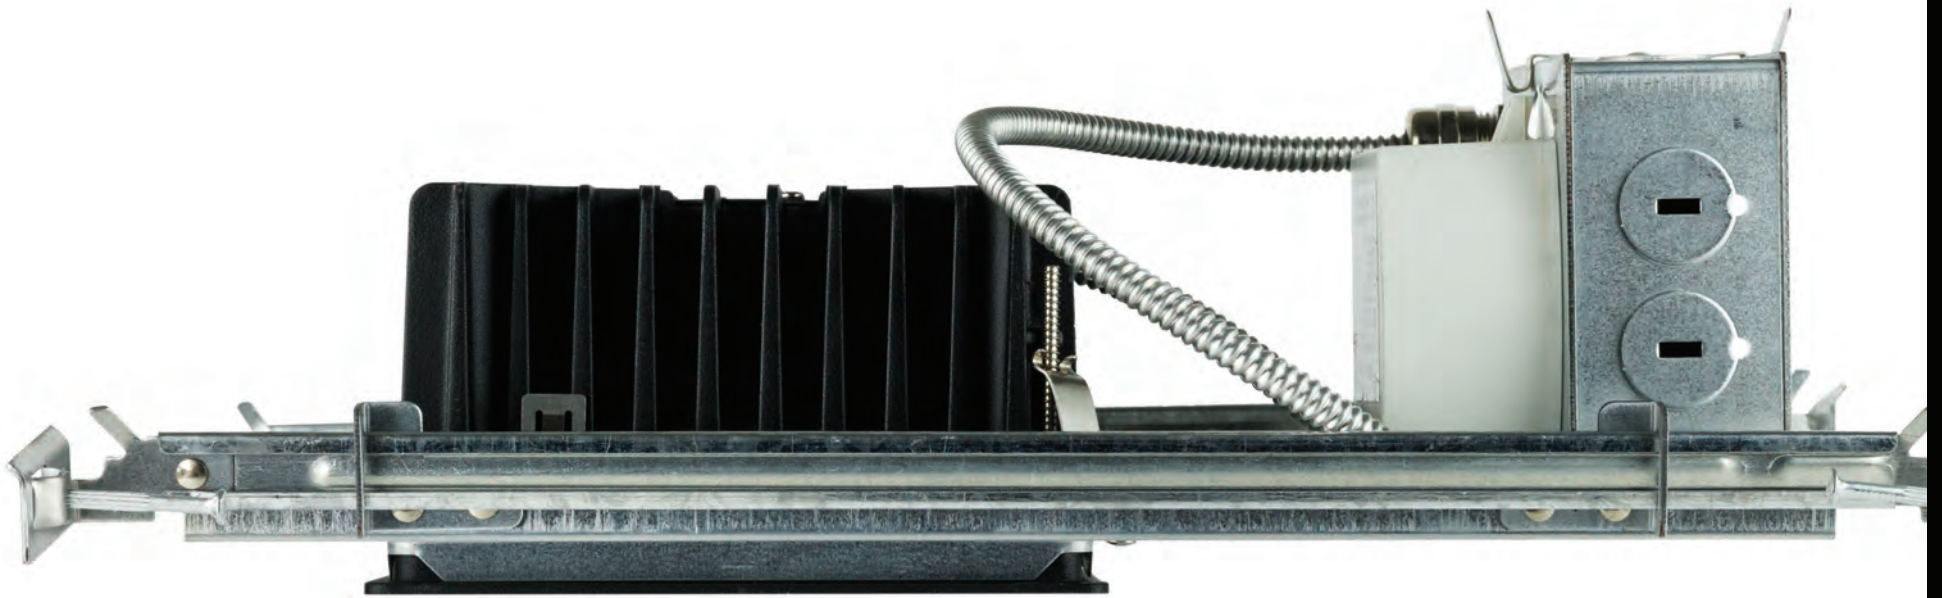

MKS

a d v a n c e d L E D™

Lighting
the future
today

Downlights

New Construction

Up to **2000lm**

Low Profile

Trim Options

Square **or** Round

Easy assembly

ADAPTORS:

M-TYPE

H-TYPE

J-TYPE