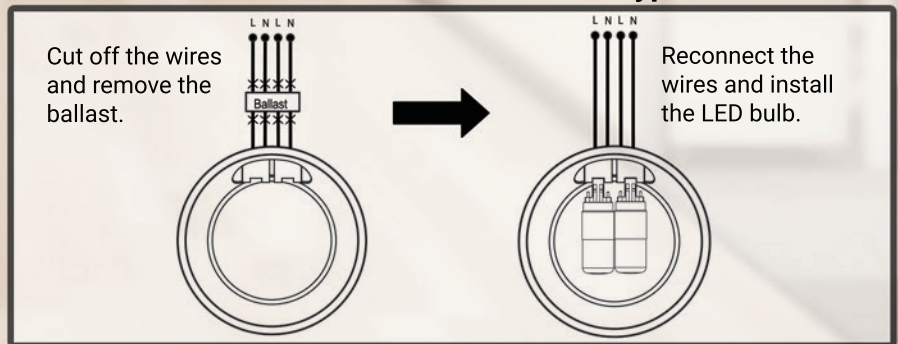

## 7 Watts Bypass Required

85425-SU | 700 Lumens | 3000K

85426-SU | 700 Lumens | 4000K

\*Simple Bypass Required

G23 2-Pin Base

**sunlite**  
WWW.SUNLITE.COM

718.768.7000  
Toll - Free  
800.605.BULB

718.768.0970