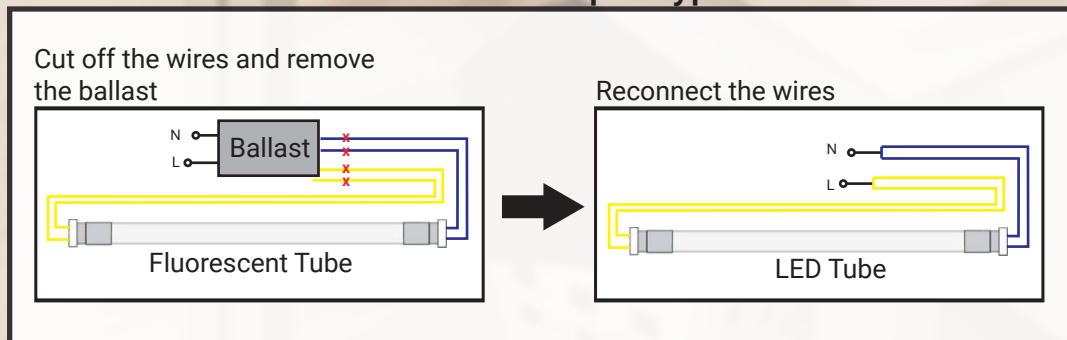

#### Simple Bypass Installation Guide

**sunlite**  
WWW.SUNLITE.COM

718.768.7000  
Toll - Free  
800.605.BULB

718.768.0970

NYC Warehouse  
744 Clinton Street  
Brooklyn, NY 11231

Florida Warehouse  
3698 1/2 NW 16th. Bay C  
Lauderhill, FL 33311