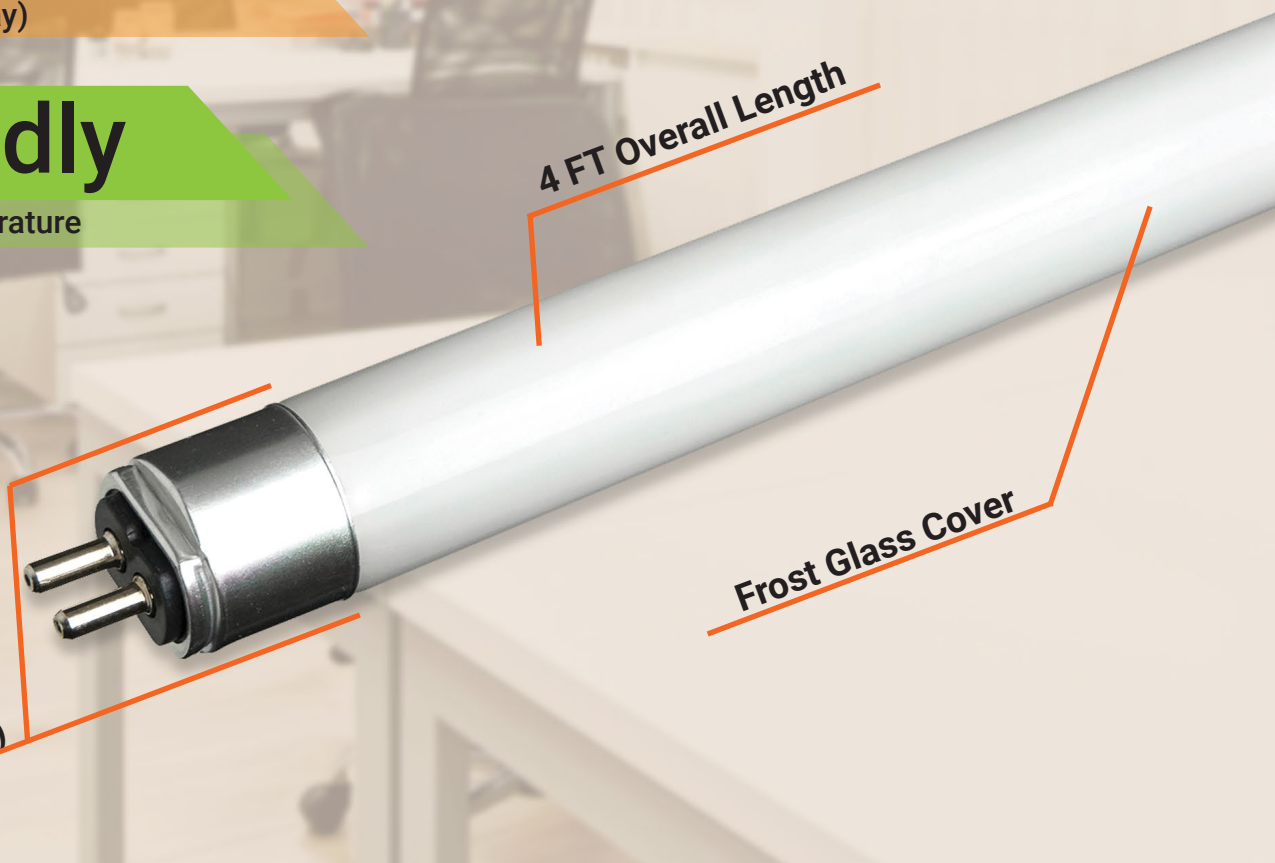

Bypass Dual End LED T5 Tube

Fluorescent Replacement For Your Garage, Office, or Warehouse

GO Green & Save Money on Your Electricity Bill

13 Watt / 1600 Lumens

123 Lumens Per Watt

50,000 Hours

45.7 Years (based on 3hr/day)

Eco-Friendly

No Mercury and Low Temperature

Available

88486-SU | 3500K **Neutral White**

88487-SU | 4000K **Cool White**

88488-SU | 5000K **Super White**