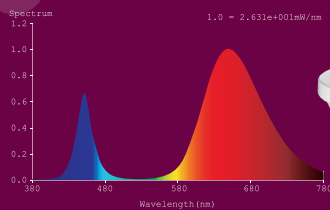

4' LED Shop Light

Spectral Distribution

PAR38

BR30

A19

T8

Type	Item#	Description	Watt	Hours	Base	PPF umol/s
Shop Light	88196-SU	LFX/PGL/SHOP/4FT/48W	48	35,000	Integrated LED	25.622
A19	88197-SU	A19/LED/PGL/9W	9	15,000	Med (E26)	11.318
BR30	88198-SU	BR30/LED/PGL/10W	10	25,000	Med (E26)	8.631
PAR38	88199-SU	PAR38/LED/PGL/16.5W	16.5	25,000	Med (E26)	13.622
T8	88194-SU	T8/LED/PGL/4'/MV/18W/BYPASS	18	25,000	Med Bi-Pin (G13)	26.75