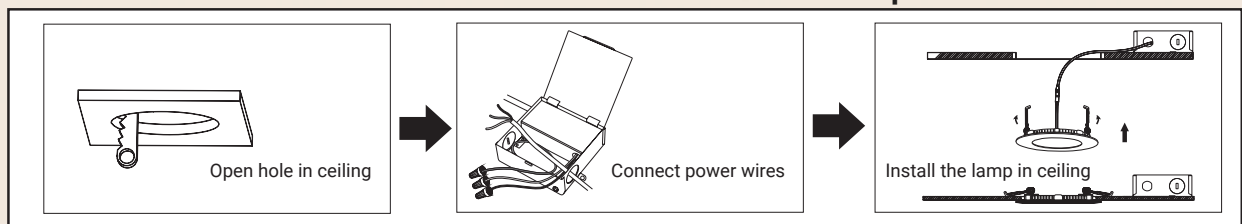

Simple Installation Guide

sunlite
WWW.SUNLITE.COM

718.768.7000
Toll - Free
800.605.BULB

718.768.0970

NYC Warehouse
744 Clinton Street
Brooklyn, NY 11231

Florida Warehouse
3698 1/2 NW 16th. Bay C
Lauderhill, FL 33311

Specifications may change without notice. We are not responsible for any typographical errors.