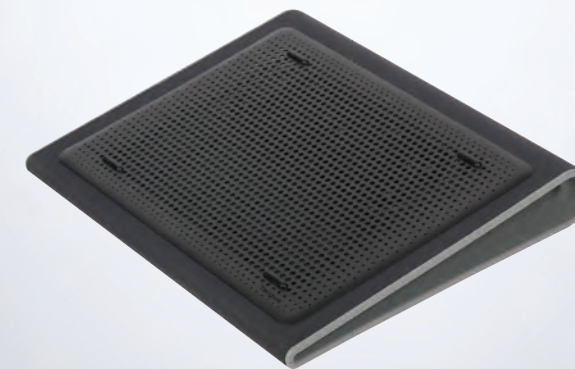

B580 Bluetooth® Mouse
AMB580TT | \$21.99

Spy Guard Webcam Cover – 3 Pack
AWH012US | \$9.99

Universal Monitor Stand
PA235U | \$47.99

KB55 Multi-Platform Bluetooth® Keyboard
AKB55TT | \$19.99

4Vu Privacy Screen for 24" Widescreen (16:9)
ASF24W9USZ | \$97.99

17" Dual Fan Lap Chill Mat™
AWE55US | \$39.99

THE COUCH

Comfort and mobility are key. Keep your laptop cool while lounging on the couch. And don't forget the convenient wireless mouse to easily navigate, point, and click.