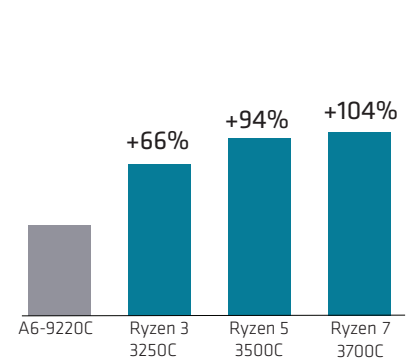

Productivity Performance
PCMark Writing (Up to)