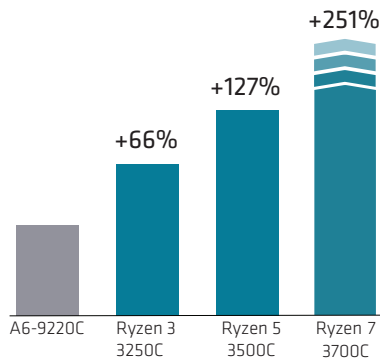

Graphic Performance
3Dmark Slingshot (Up to)